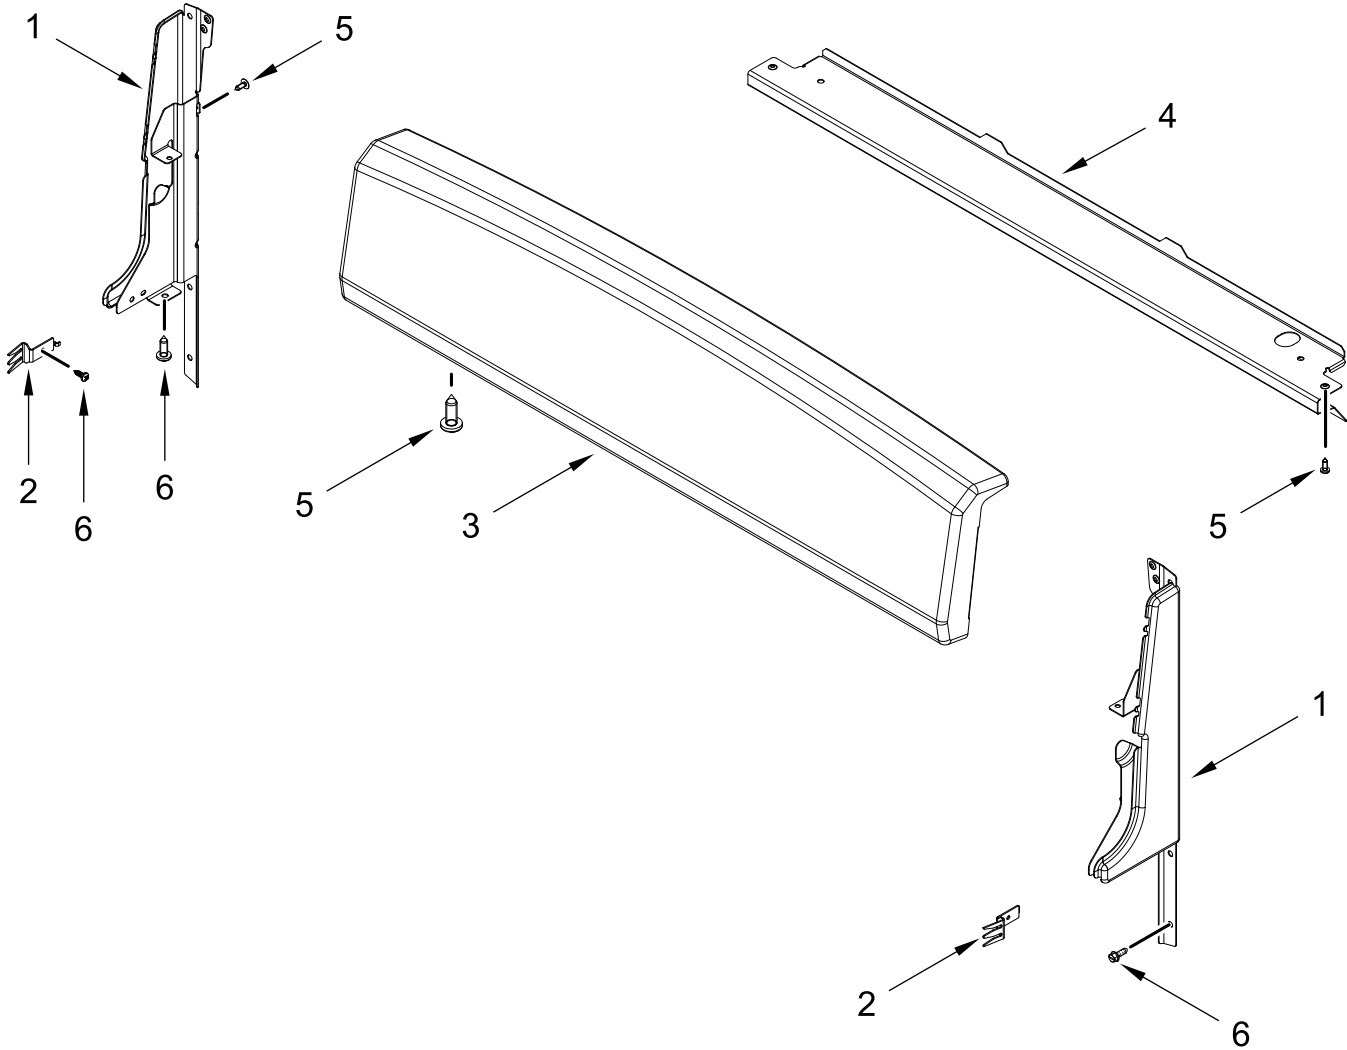

AMANA®

GAS RANGE

MODELS:

AGR4203MNS0 (Stainless)

COOKTOP PARTS

COOKTOP PARTS

<u>Illus. No.</u>	<u>Part No.</u>	<u>Description</u>	<u>Illus. No.</u>	<u>Part No.</u>	<u>Description</u>	<u>Illus. No.</u>	<u>Part No.</u>	<u>Description</u>
1		Literature Parts	8	98014544	Wire, Ground	19		Burner Cap, Auxiliary
	W11508839	Instructions, Installation	9	98013389	Bumper, Cooktop		W10169985	Black (Right Rear)
	W11508817	Guide, Use and Care	10	98006726	Screw (Black)			
	98007130	Tips, Safe Cooking (English)		98005658	Screw (Stainless)	20	W10515453	Assembly, Burner (6K) (Right Rear)
	W11565447	Sheet, Tech Cooktop	11		Cap, Burner			
2				98017461	Black (Left Front, Left Rear, & Right Front)	21	3400701	Screw
	W10818512	Black	12	8534079	Screw, Ground	22	98006633	Screw
3		Panel, Manifold	13	W10636224	Burner, Standard (Left Front, Left Rear, & Right Front)			FOLLOWING PARTS NOT ILLUSTRATED
	W11578458	Black					W10914402	Harness, Main
4		Knob, Burner					98005896	Clip, Wire
	W11558936	Black	14	98007225	Screw		3391018	Tie, Cable
5		Knob, Oven	15	W10613666	Bracket, Anti-Tip		98015022	Bushing, Snap
	W10615601	Black	16	7101P485-60	Screw, Anti-Tip Kit		W11492747	Insulation, Manifold
6		Grate, Burner	17	98005663	Screw			
	W10578251	Black	18	W10636339	Thermostat			
7	98004722	Clip, Cooktop						

BACKGUARD PARTS

BACKGUARD PARTS

<u>Illus.</u> <u>No.</u>	<u>Part No.</u>	<u>Description</u>	<u>Illus.</u> <u>No.</u>	<u>Part No.</u>	<u>Description</u>	<u>Illus.</u> <u>No.</u>	<u>Part No.</u>	<u>Description</u>
1		Endcap (Left Hand)	2	W10535815	Bracket, Rear	5	98008545	Screw (Black)
	W10873109	Black	3		Backguard	6	W10493726	Screw
		Endcap (Right Hand)		W11647489	Stainless			
	W10873107	Black	4	W10535746	Bracket, Console Mount			