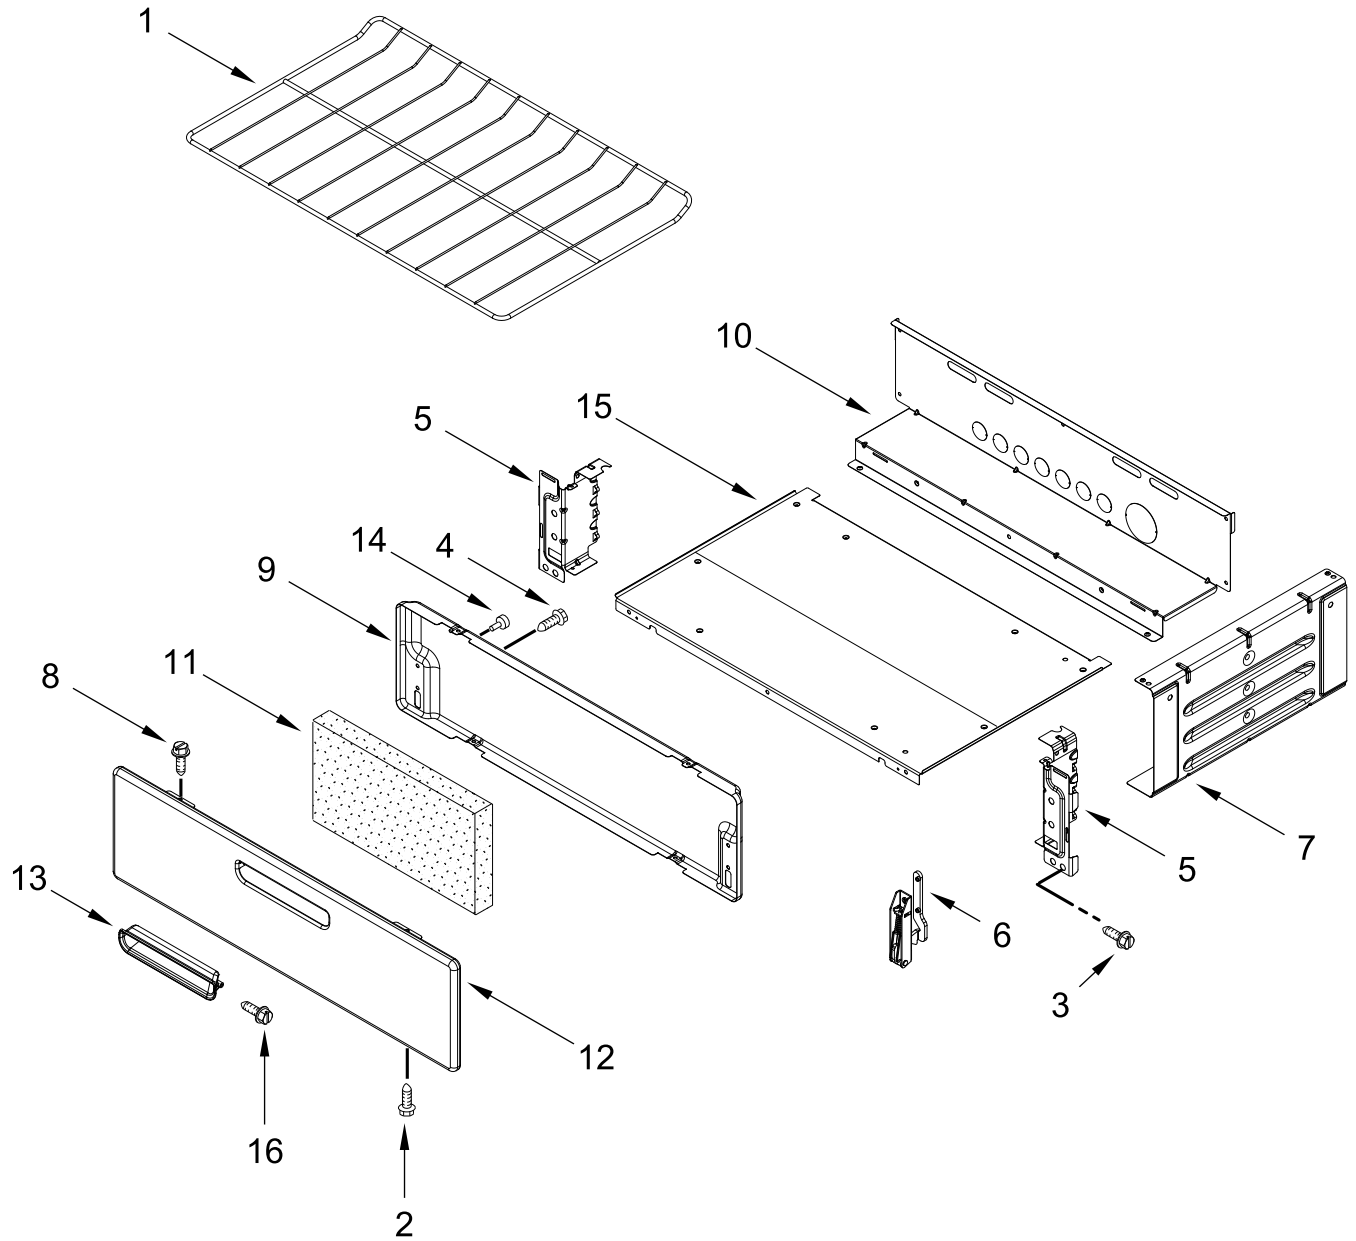

OVEN AND BROILER PARTS

OVEN AND BROILER PARTS

<u>Illus. No.</u>	<u>Part No.</u>	<u>Description</u>	<u>Illus. No.</u>	<u>Part No.</u>	<u>Description</u>	<u>Illus. No.</u>	<u>Part No.</u>	<u>Description</u>
1	W10550642	Rack, Oven	8	98006726	Screw (Black)	13		Handle, Broiler Door
2	W10119413	Screw	9	W10446851	Liner, Broiler Drawer		W11176979	Handle Broiler Door- Universal Silver
3	98008545	Screw (Black)	10	W10682676	Back Cover, Broiler			
4	W10155121	Screw	11	W10216478	Insulation, Broiler Door	14	98004052	Bumper, Door
5	W10624273	Cover, Broiler Left	12		Panel, Broiler Door	15	W11620318	Baffle, Base
	W10624275	Cover, Broiler Right		W11451944	Stainless	16	98004993	Screw
6	W10647966	Hinge						
7	W10605426	Panel, Side