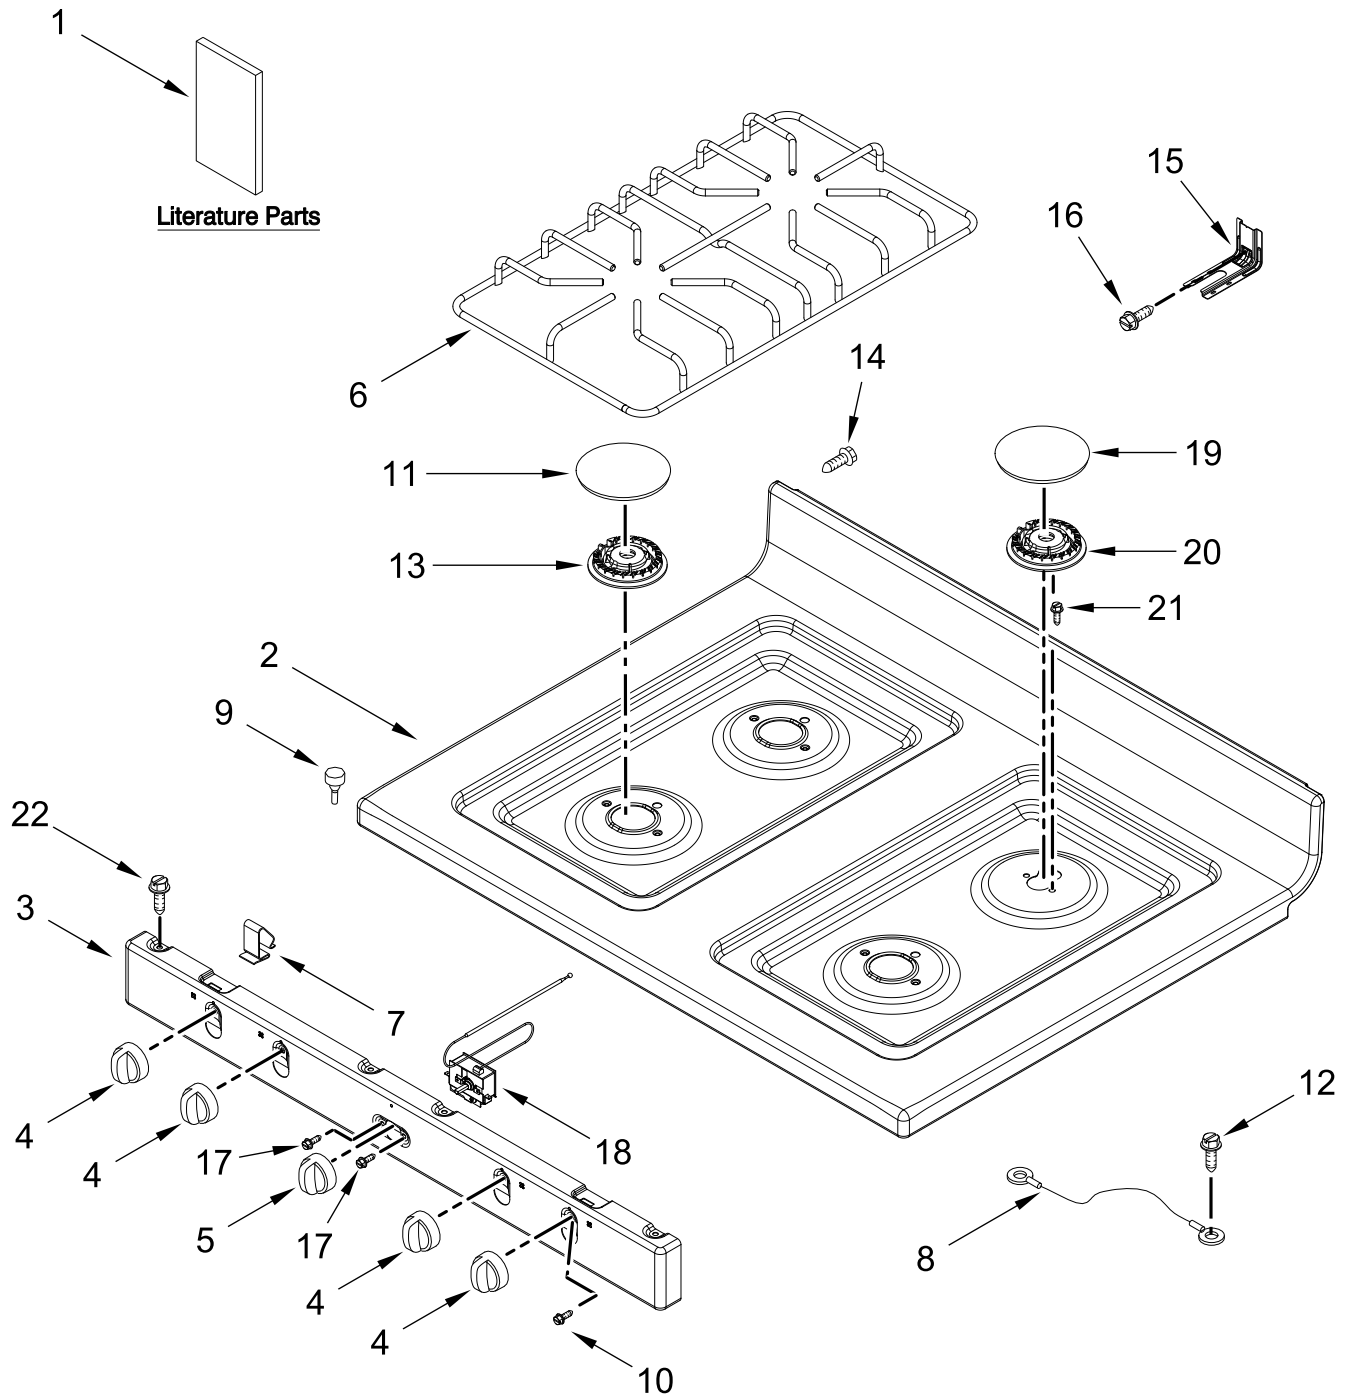

AMANA®

GAS RANGE

MODELS:

AGR4203MNS0 (Stainless)

COOKTOP PARTS

COOKTOP PARTS

<u>Illus. No.</u>	<u>Part No.</u>	<u>Description</u>	<u>Illus. No.</u>	<u>Part No.</u>	<u>Description</u>	<u>Illus. No.</u>	<u>Part No.</u>	<u>Description</u>
1		Literature Parts	8	98014544	Wire, Ground	19		Burner Cap, Auxiliary
	W11508839	Instructions, Installation	9	98013389	Bumper, Cooktop		W10169985	Black (Right Rear)
	W11508817	Guide, Use and Care	10	98006726	Screw (Black)			
	98007130	Tips, Safe Cooking (English)		98005658	Screw (Stainless)	20	W10515453	Assembly, Burner (6K) (Right Rear)
	W11565447	Sheet, Tech Cooktop	11		Cap, Burner			
2				98017461	Black (Left Front, Left Rear, & Right Front)	21	3400701	Screw
	W10818512	Black	12	8534079	Screw, Ground	22	98006633	Screw
3		Panel, Manifold	13	W10636224	Burner, Standard (Left Front, Left Rear, & Right Front)			FOLLOWING PARTS NOT ILLUSTRATED
	W11578458	Black					W10914402	Harness, Main
4		Knob, Burner					98005896	Clip, Wire
	W11558936	Black	14	98007225	Screw		3391018	Tie, Cable
5		Knob, Oven	15	W10613666	Bracket, Anti-Tip		98015022	Bushing, Snap
	W10615601	Black	16	7101P485-60	Screw, Anti-Tip Kit		W11492747	Insulation, Manifold
6		Grate, Burner	17	98005663	Screw			
	W10578251	Black	18	W10636339	Thermostat			
7	98004722	Clip, Cooktop						