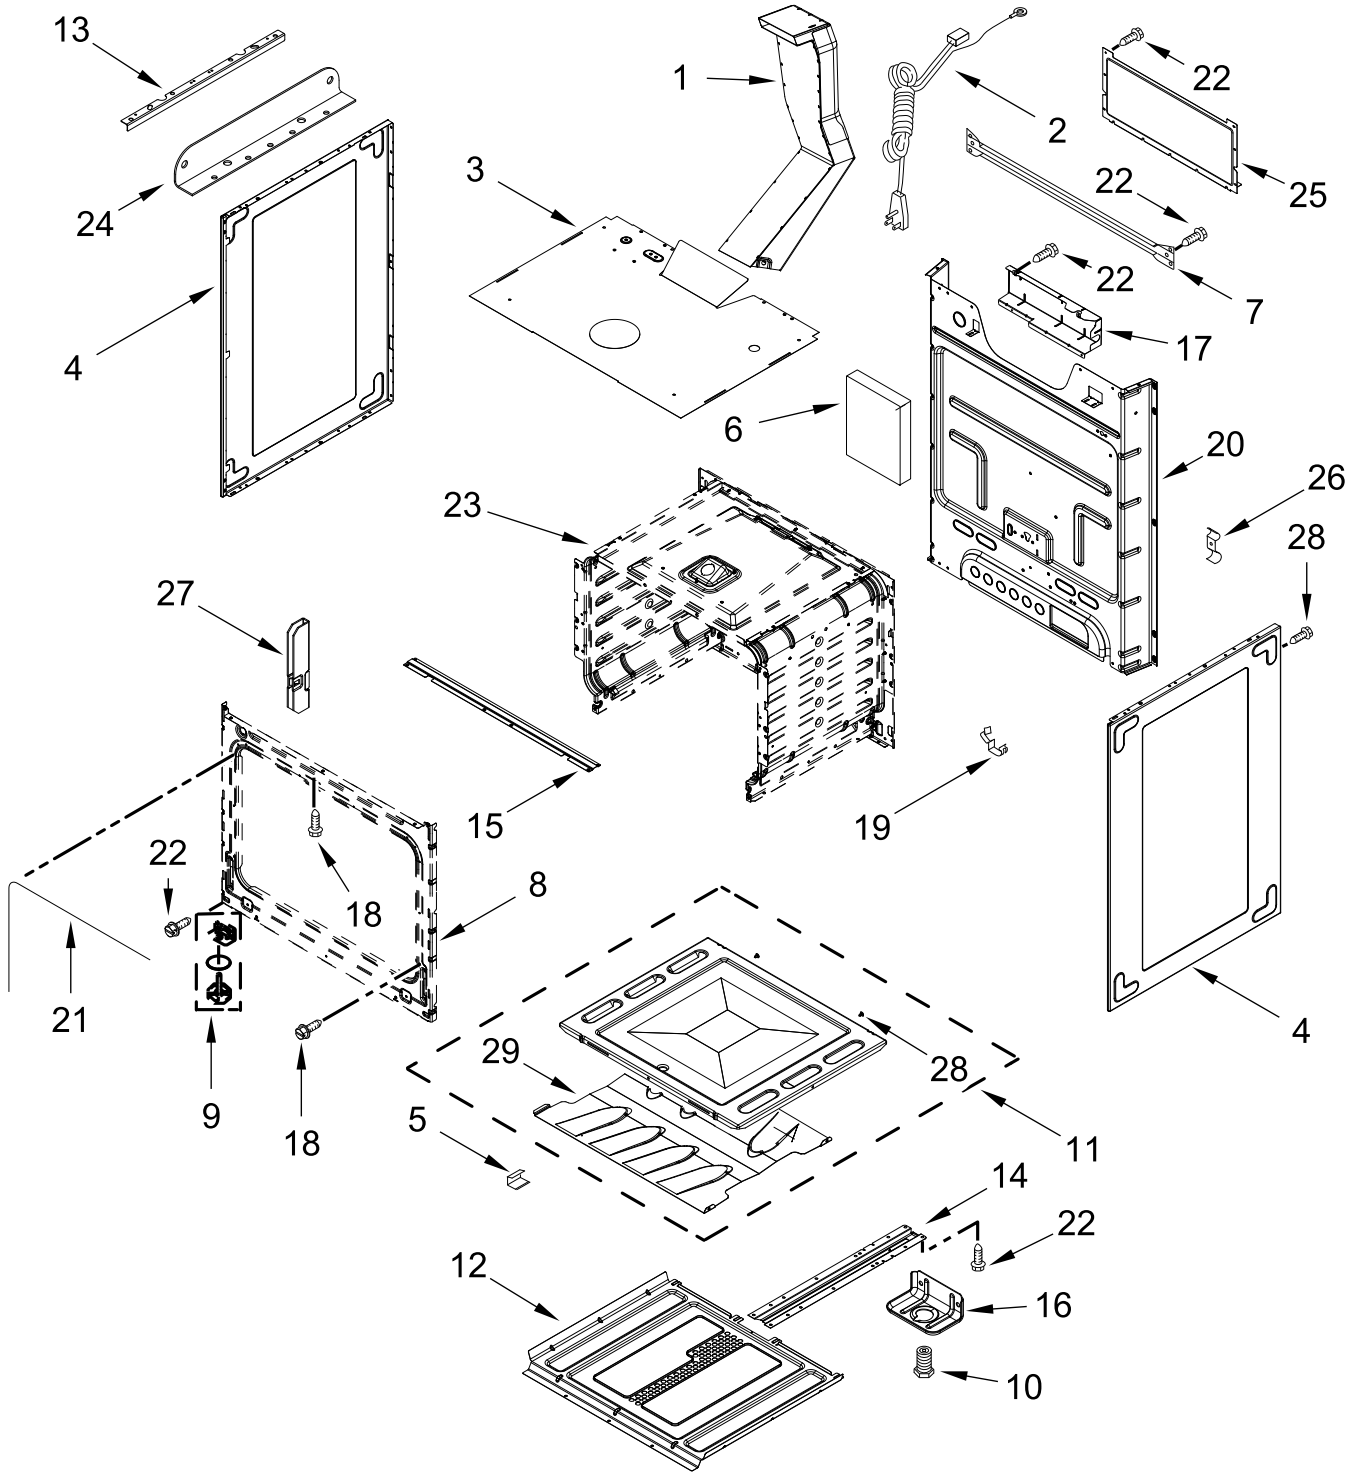

CHASSIS PARTS

CHASSIS PARTS

<u>Illus. No.</u>	<u>Part No.</u>	<u>Description</u>	<u>Illus. No.</u>	<u>Part No.</u>	<u>Description</u>	<u>Illus. No.</u>	<u>Part No.</u>	<u>Description</u>
1	W10675411	Box, Flue	12	W10670197	Deflector, Oven	26	W11510655	Clip, Tubing
2	W10640762	Cord, Power	13	W10577312	Support, Side Panel	27	W10327222	Counter Support-Hinge
3	W10164110	Shield, Insulation	14	W10520269	Rail, Base	28	98006726	Screw (Black)
4		Panel, Side	15	W10545322	Bracket, Manifold	29	W11579393	Spread, Flame (Bake)
	W10666212	Black (Left)	16	W11172758	Bracket, Foot			FOLLOWING PARTS NOT ILLUSTRATED
	W10666211	Black (Right)	17	W10549293	Safety Valve, Rear Cover			
5	98005502	Clip, Oven Botton	18	98008545	Screw (Black)		W11492324	Insulation, Wrap
6	W10902689	Counterweight	19	98005642	Clip, Therm Bulb		W11048974	Insulation, Back
7	98015363	Support, Rear	20	W10554678	Back, Main		W10613818	Insulation, Upper
8		Frame, Front (Not Serviced)	21	W10535778	Seal, Oven		98004294	Wire Tie, Insulation
9	W10650383	Foot Leveling Assembly	22	W10493726	Screw			
10	W10058460	Foot, Leveling (Rear)	23		Liner, Oven (Not Serviced)			
11	W11568988	Assembly, Oven Bottom	24	W10532560	Side Panel, Support			
			25	W11492823	Cover