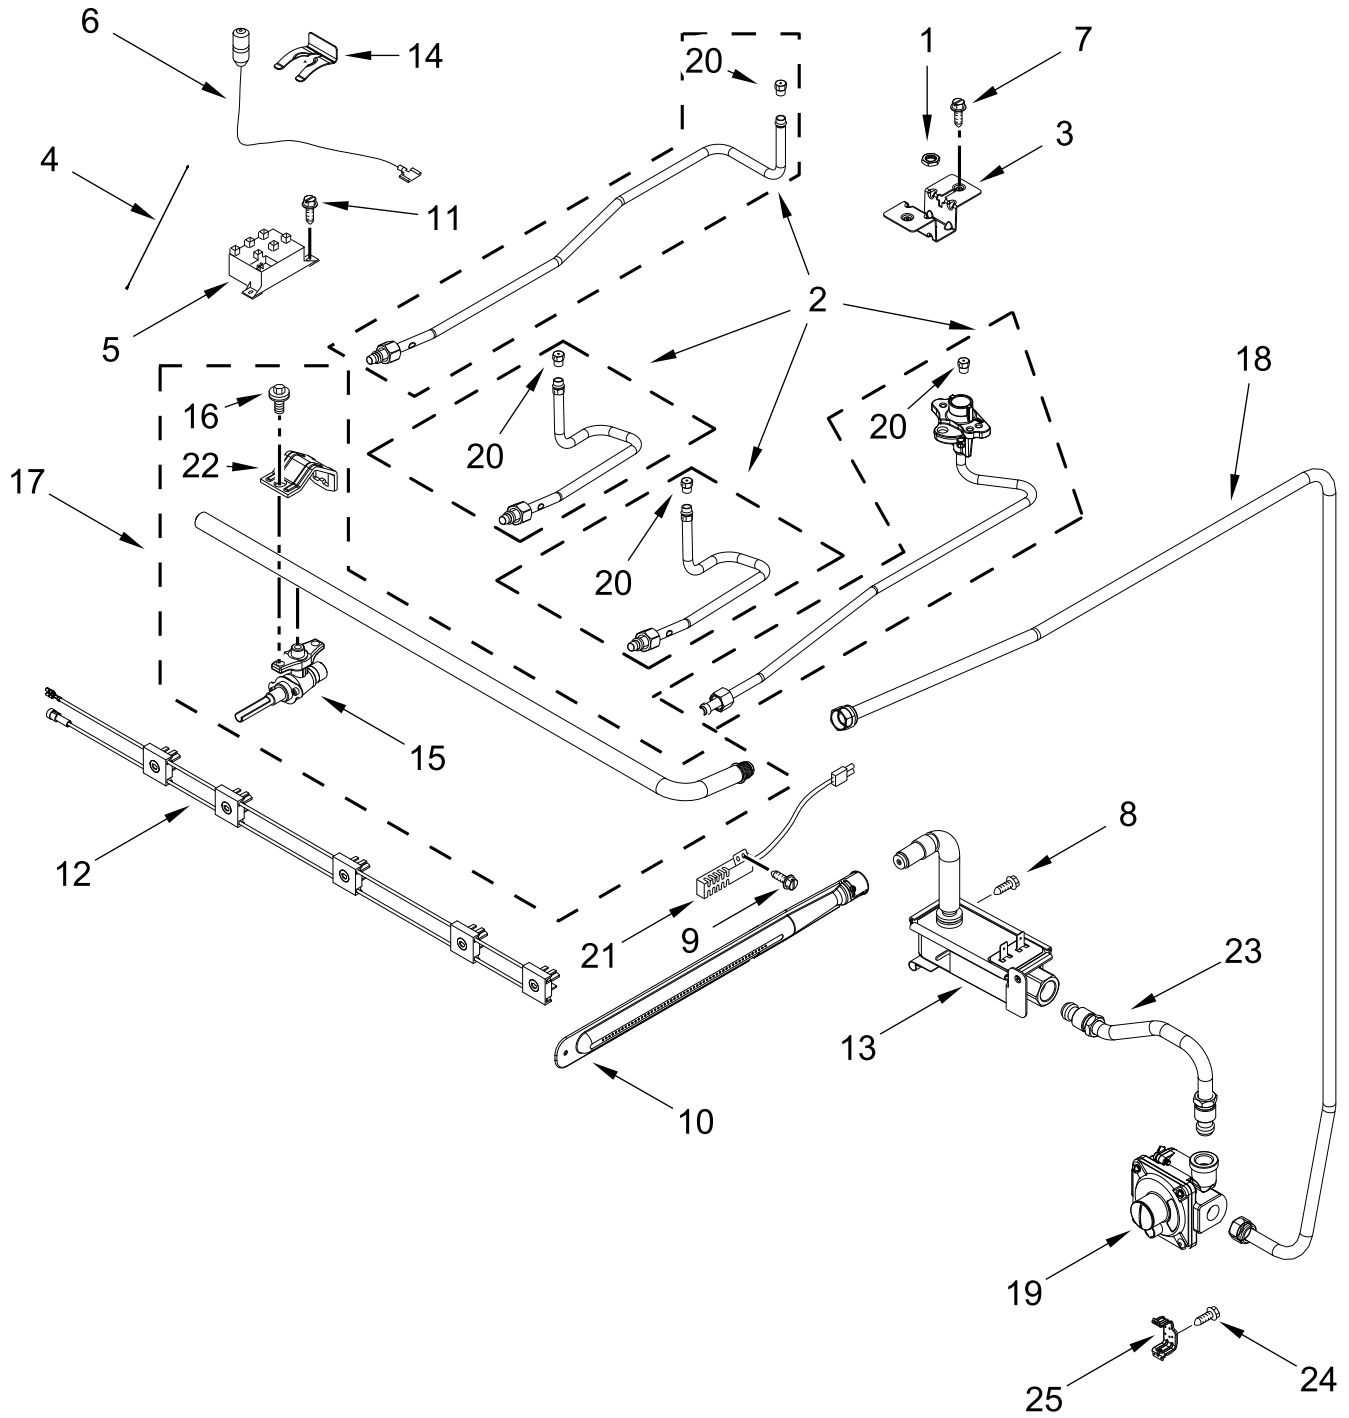

MANIFOLD PARTS