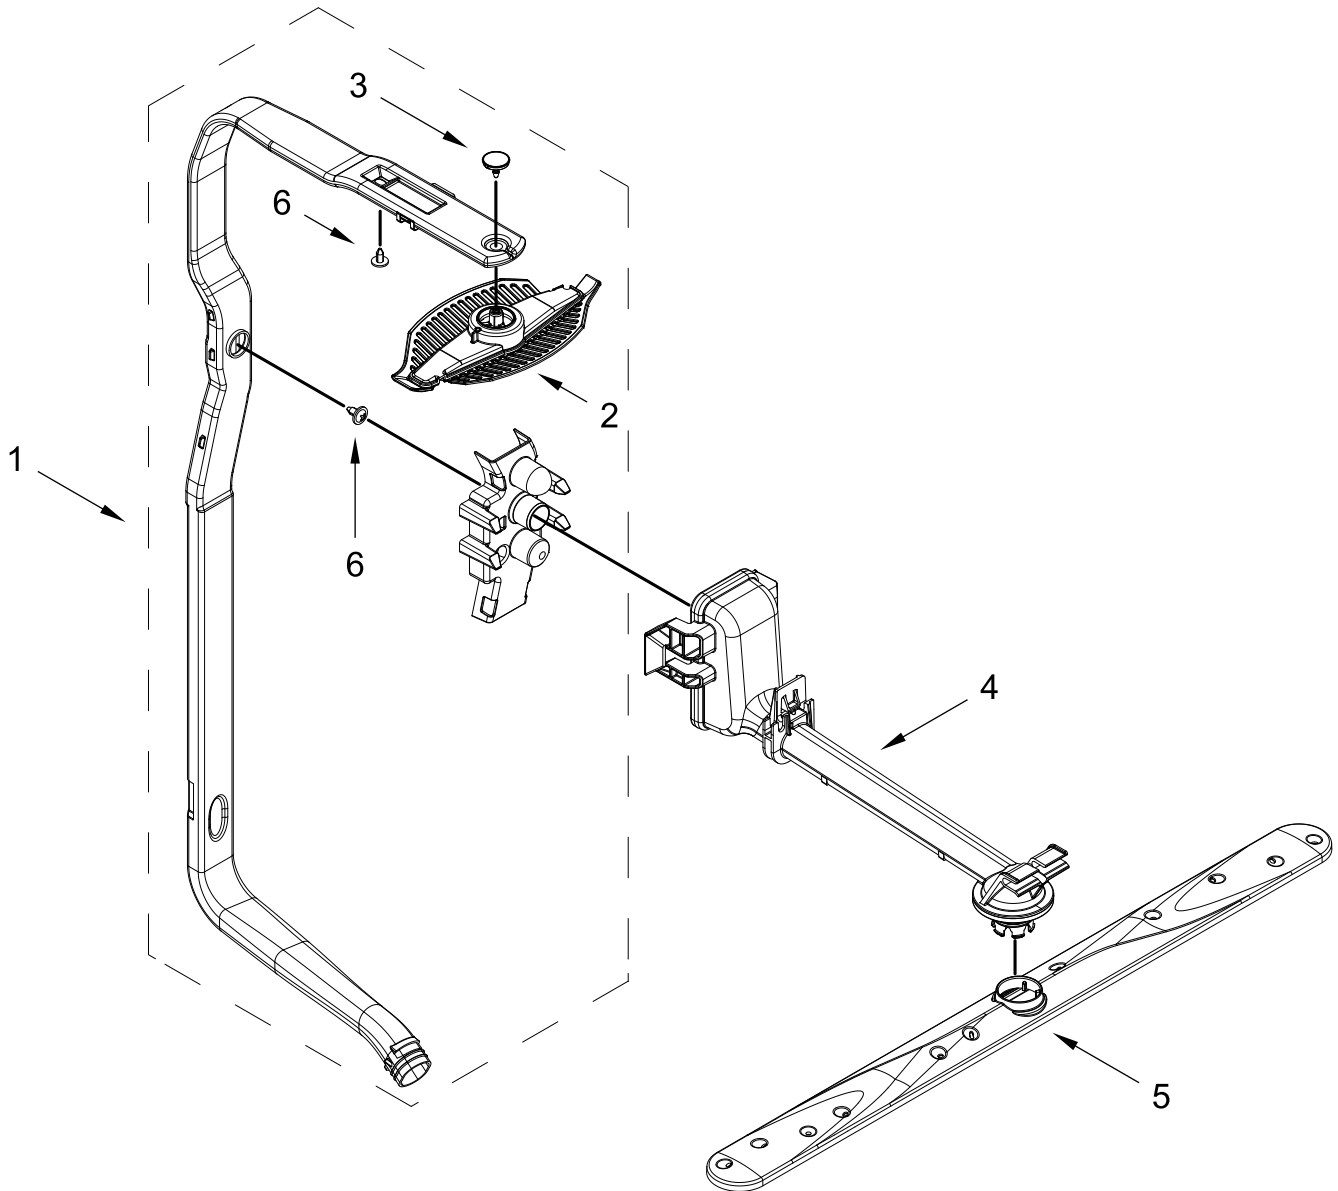

PUMP, WASHARM AND MOTOR PARTS

<u>Illus.</u> <u>No.</u>	<u>Part No.</u>	<u>Description</u>	<u>Illus.</u> <u>No.</u>	<u>Part No.</u>	<u>Description</u>	<u>Illus.</u> <u>No.</u>	<u>Part No.</u>	<u>Description</u>
1	W10455271	Cover, Outlet	8	W10724439	Pump, Drain	16	W10445975	Hose Assembly (Includes 2 Clamps)
2	W10455268	Sump With Seal (Also Order Items 12 & 16)	9	8269144	Hose, Drain	17	W10491331	Sprayarm
3	W10463906	Screen	10	370445	Clamp, Hose	18	W10910428	Motor, Diverter
4	W10348407	Screw	11	W11525024	Sensor, Temperature	19	9741232	Screw
5	W11525550	Sump & Motor Assembly	12	W11182008	Grommet	20	W10476221	Disc, Diverter
6	W10372113	Tab, Sump	13	8269146	Clamp, Hose			
7	W10789806	Filter Cup Assembly	14	W10195086	Motor, Isolator			
			15	W11521436	Motor (Also Order Items 12 & 16)			

UPPER WASH AND RINSE PARTS