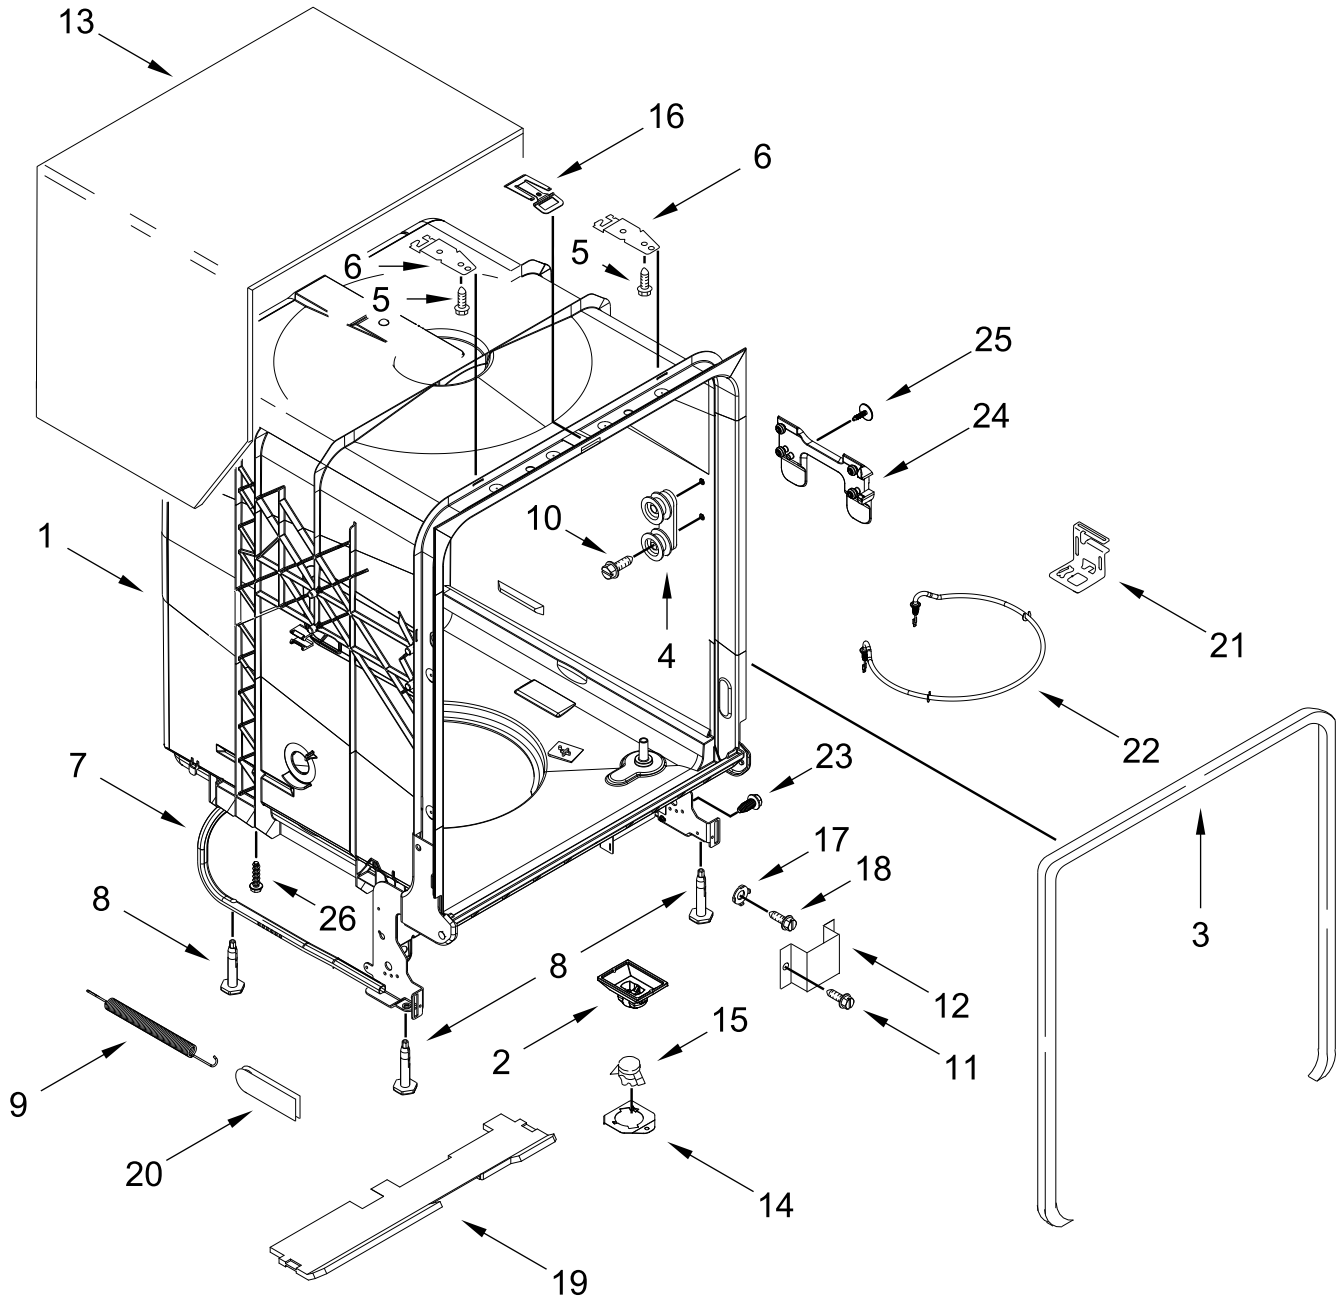

TUB AND FRAME PARTS

TUB AND FRAME PARTS

<u>Illus.</u> <u>No.</u>	<u>Part No.</u>	<u>Description</u>	<u>Illus.</u> <u>No.</u>	<u>Part No.</u>	<u>Description</u>	<u>Illus.</u> <u>No.</u>	<u>Part No.</u>	<u>Description</u>
1	W11502321	Tub Assembly	15	3371618	Thermostat	23	W10277003	Screw
2	W11656602	Shield, Thermostat	16	W10544004	Strike, Latch	24		Tub Mount, Third Level Rack
3	W11425053	Seal, Tub	17	3378128	Washer, Pronged Cup		W11504623	Left Hand
4	W10341745	Screw	18	3400014	Screw, Grounding		W11504624	Right Hand
5	W11296374	Screw	19	W10819539	Sound Insulation, Bottom	25	W11364953	Screw
6	8269145	Bracket, Undercounter	20	8268990	Bushing, Door Spring	26	489470	Screw
7	W11623675	Support, Bottom	21	W10732961	Bracket, Heater Support			
8	W10619352	Leveler, Leg	22	W10441445	Heater Element Assembly			
9	W10337934	Spring, Door Balance			(Includes Heater Washer & Nut)			
10	W10902242	Wheel Assembly						
11	3400892	Screw						
12	8268991	Cover, Terminal Box						
13	W10866979	Shield, Tub Sound						
14	W11525335	Clip, Thermostat			NOTE: If heater element is removed, it must be replaced.