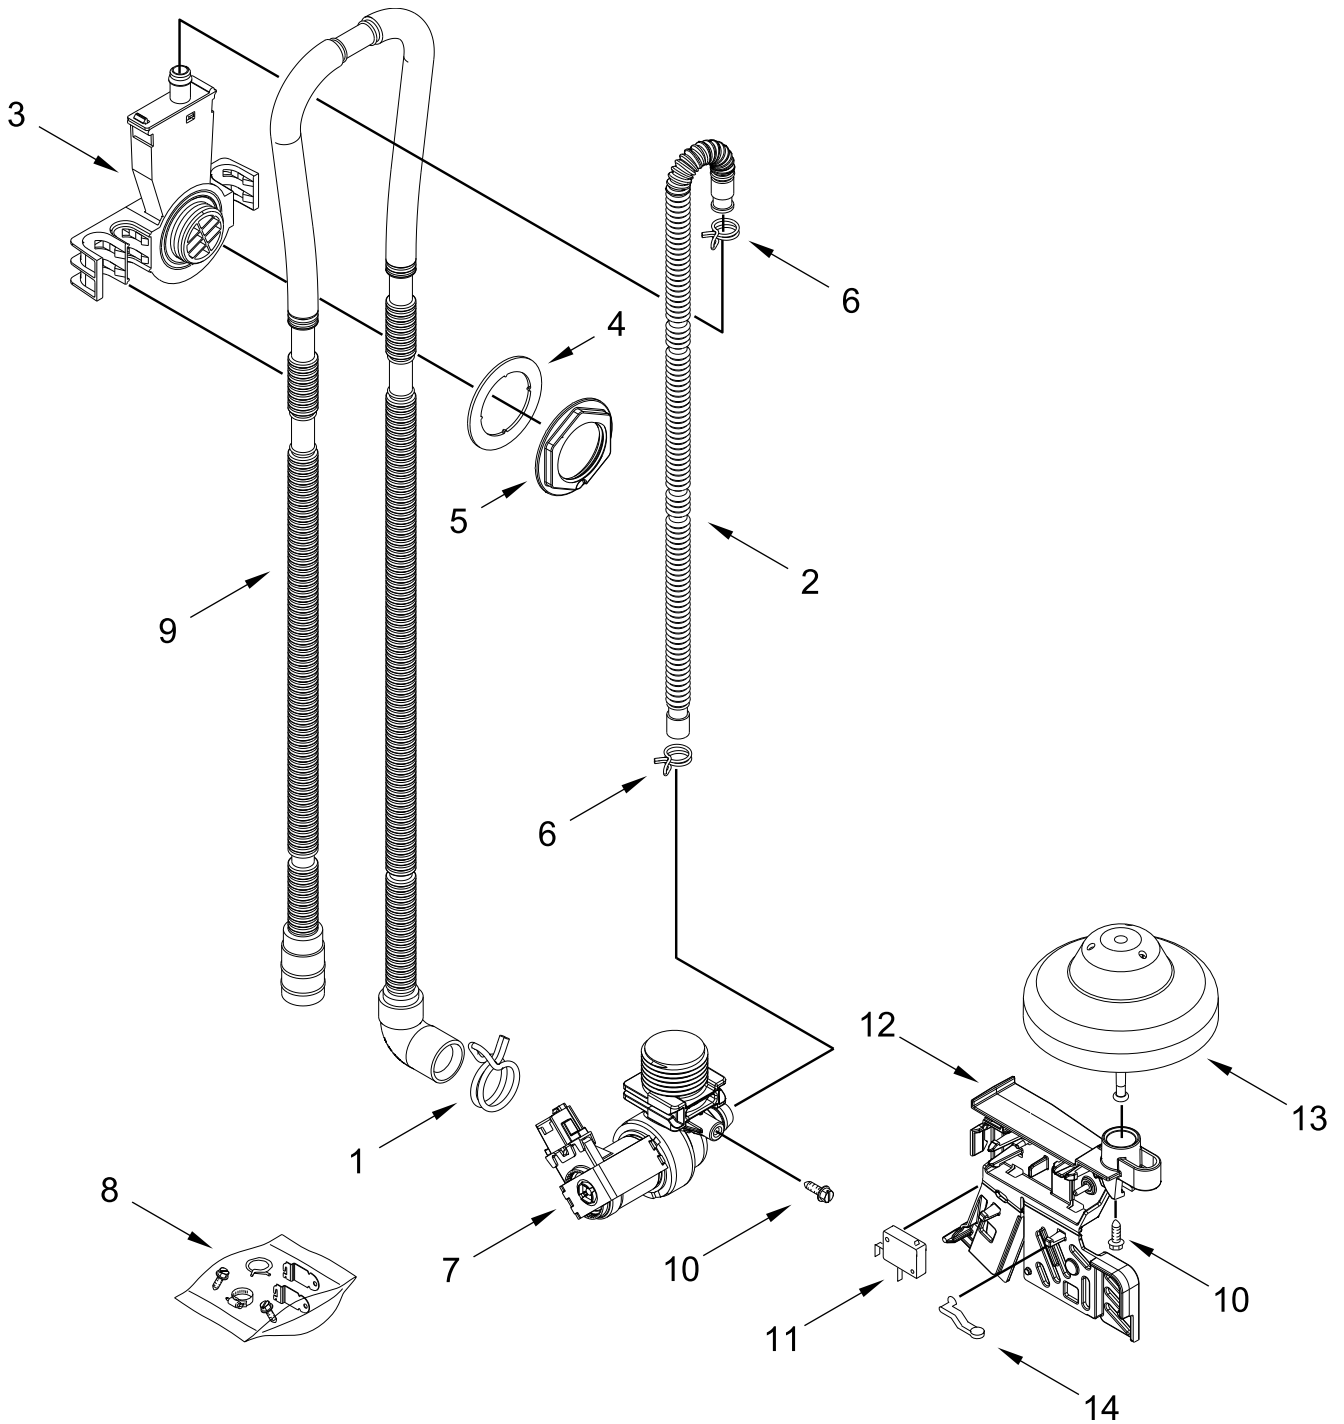

FILL, DRAIN AND OVERFILL PARTS

FILL, DRAIN AND OVERFILL PARTS

<u>Illus.</u> <u>No.</u>	<u>Part No.</u>	<u>Description</u>	<u>Illus.</u> <u>No.</u>	<u>Part No.</u>	<u>Description</u>	<u>Illus.</u> <u>No.</u>	<u>Part No.</u>	<u>Description</u>
1	370445	Clamp, Hose	6	371505	Clamp, Hose	10	304231	Screw
2	W10769066	Inlet Hose	7	W11669945	Fill Valve Assembly	11	W10195039	Switch, Overfill Control
3	W10195536	Inlet, Water (Also Order Item 4)	8	W10786175	Miscellaneous Parts Bag (Contains 2 Screws, 2 Clamps, & 2 Brackets)	12	W10316267	Standpipe, Overfill
4	8531323	Gasket				13	W10346525	Float & Retainer Assembly
5	W10508676	Nut, Inlet (Also Order Item 4)	9	W10545278	Drain loop with check valve assembly	14	W10195037	Lever, Overfill Switch