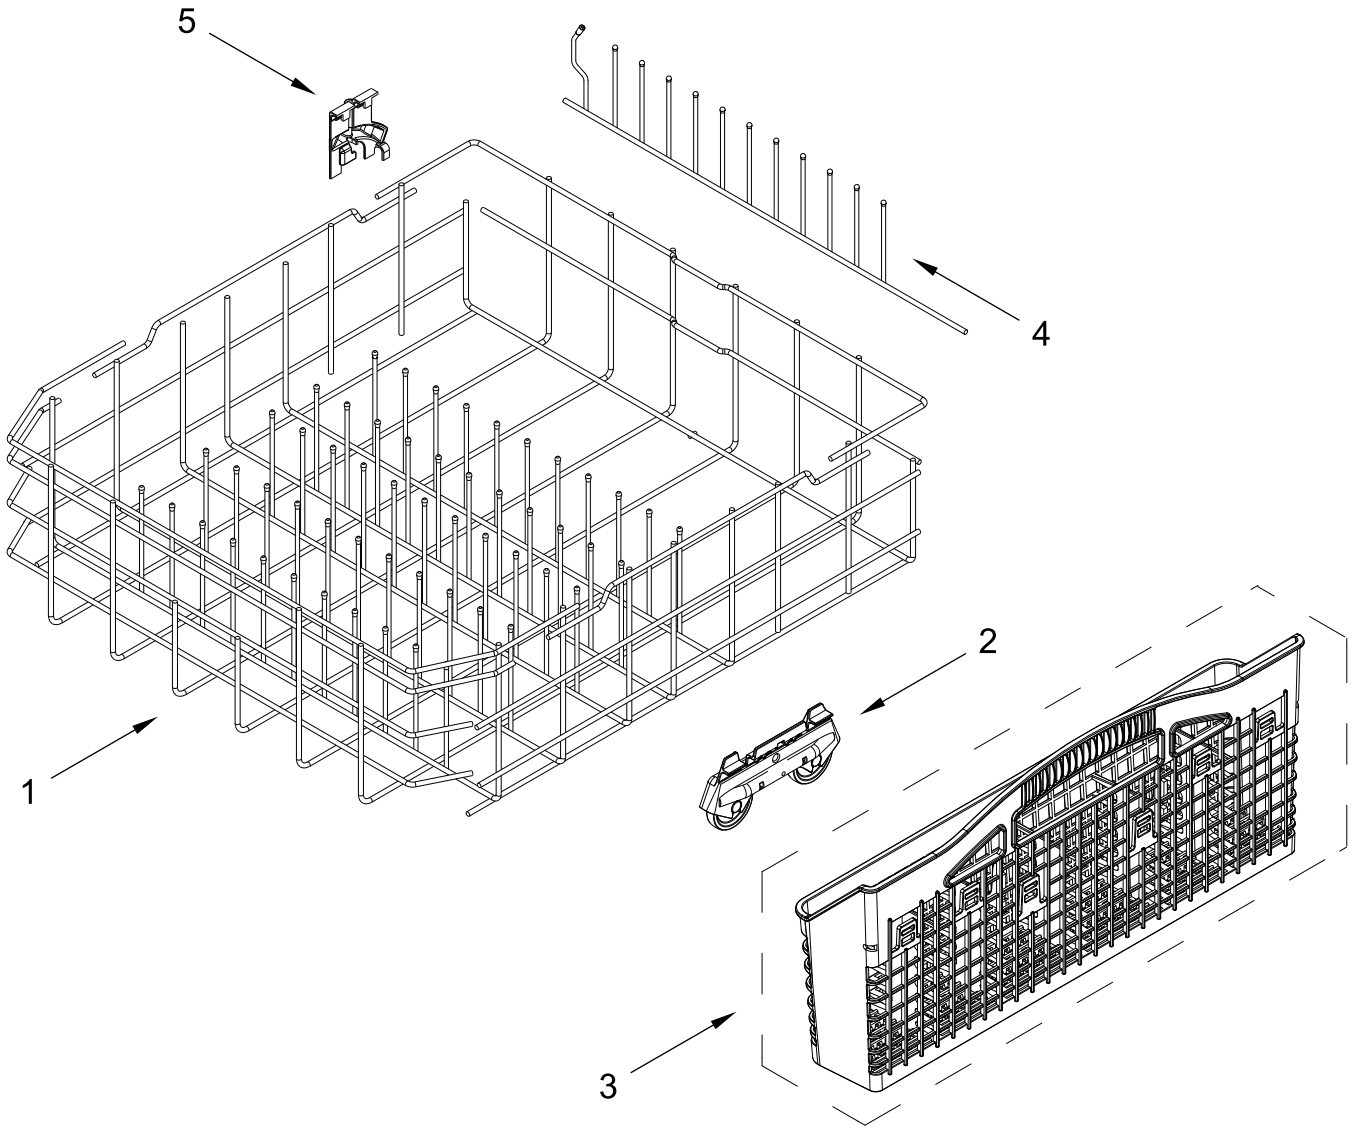

LOWER RACK PARTS

LOWER RACK PARTS

<u>Illus.</u> <u>No.</u>	<u>Part No.</u>	<u>Description</u>	<u>Illus.</u> <u>No.</u>	<u>Part No.</u>	<u>Description</u>	<u>Illus.</u> <u>No.</u>	<u>Part No.</u>	<u>Description</u>
1	W10525646	Dishrack, Lower	3	W10179397	Silverware Basket Assembly	4	W10056272	Tine Row, Fold Down
2	W10082868	Wheel & Transport Assembly				5	W10078215	Retainer, Tine Row Combo