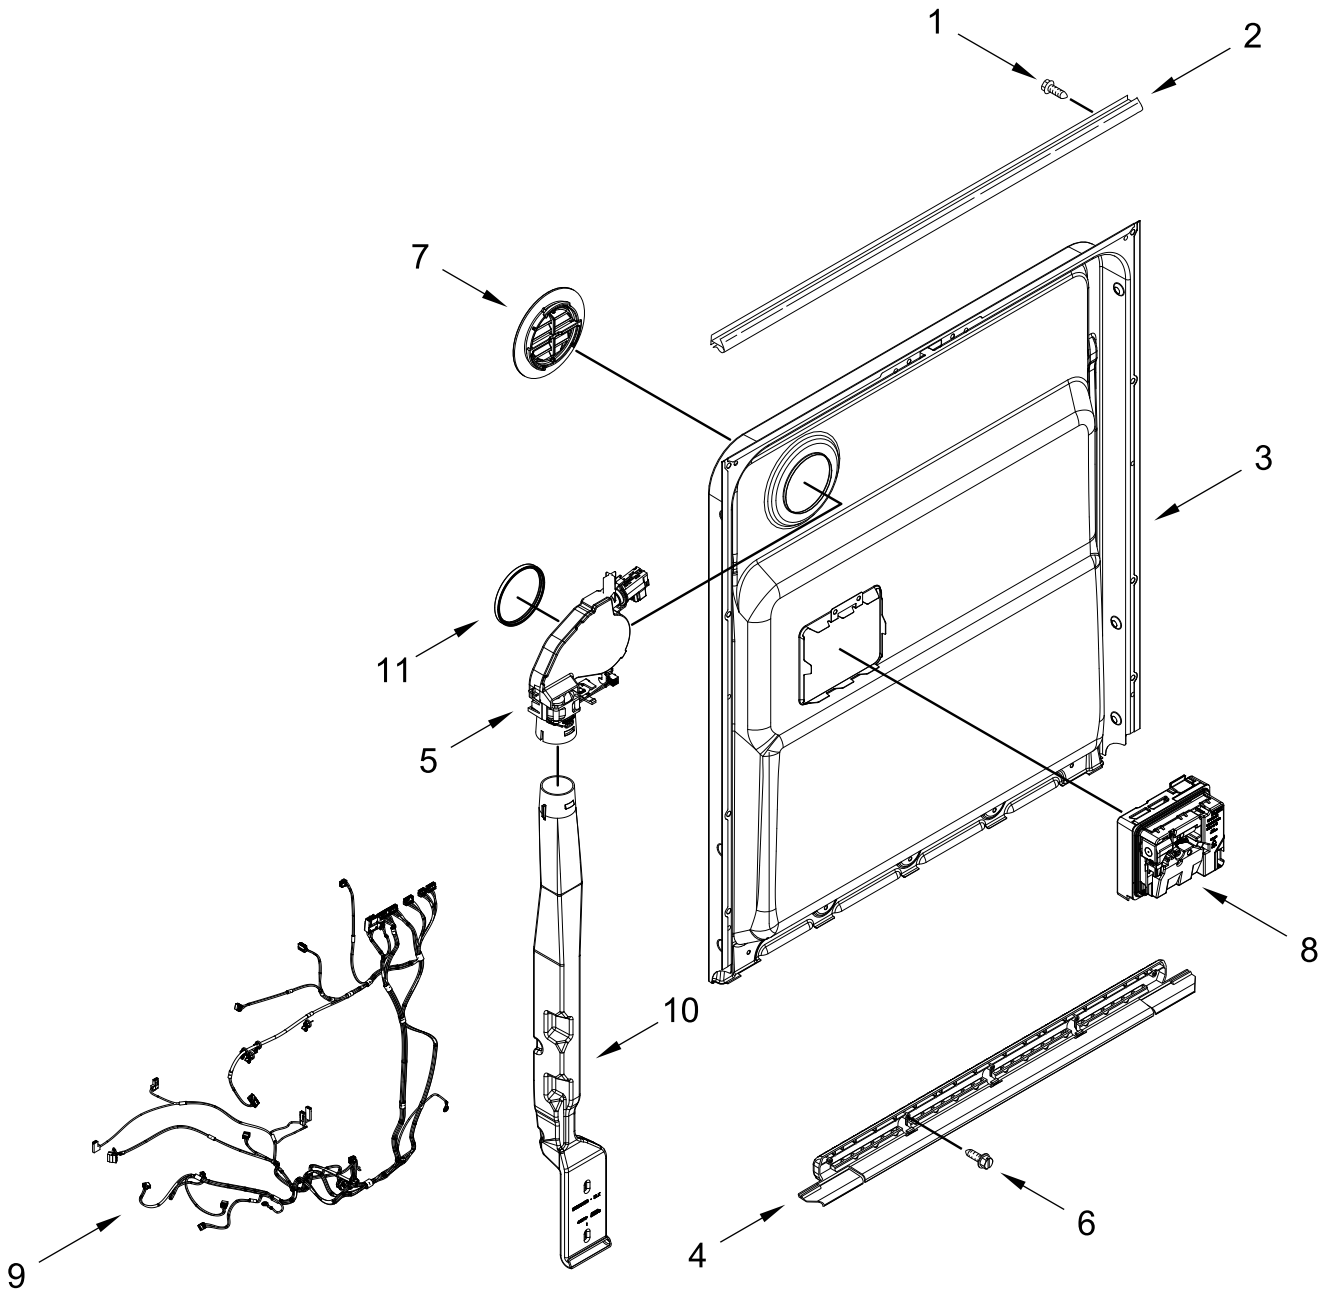

INNER DOOR PARTS

INNER DOOR PARTS

<u>Illus.</u> <u>No.</u>	<u>Part No.</u>	<u>Description</u>	<u>Illus.</u> <u>No.</u>	<u>Part No.</u>	<u>Description</u>	<u>Illus.</u> <u>No.</u>	<u>Part No.</u>	<u>Description</u>
1	W10348409	Screw	5	W11648151	Vent Assembly w/ Fan	9	W11595231	Wiring Harness
2	W11050927	Seal, Console/Door	6	W11476843	Screw	10	W11510780	Duct, Vent
3	W11631034	Inner Door Assembly	7	W11531479	Deflector, Vent	11	W11184028	Gasket, Vent
4	W10920683	Door Bottom, Seal	8	W10620296	Dispenser Assembly