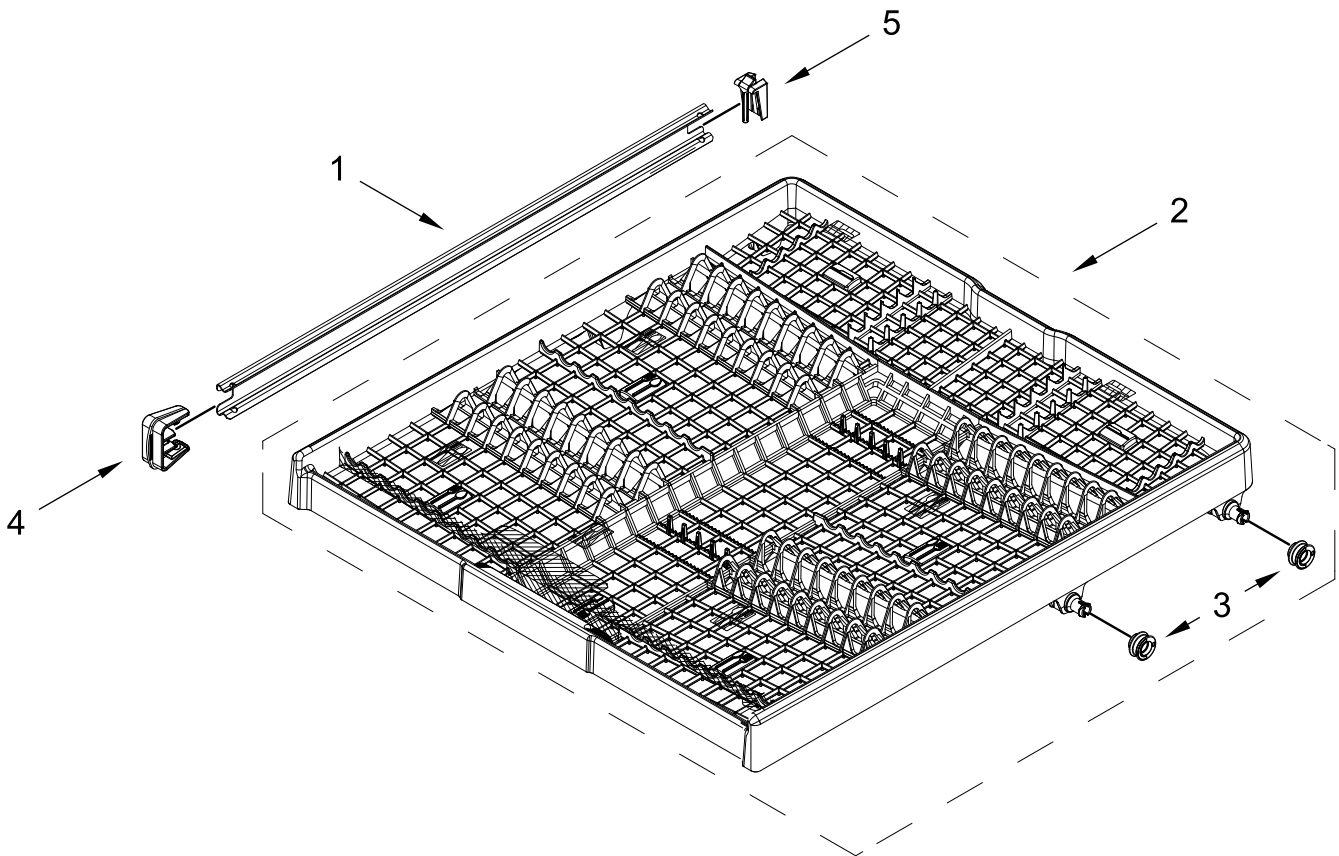

THIRD LEVEL RACK AND TRACK PARTS

THIRD LEVEL RACK AND TRACK PARTS

<u>Illus.</u> <u>No.</u>	<u>Part No.</u>	<u>Description</u>	<u>Illus.</u> <u>No.</u>	<u>Part No.</u>	<u>Description</u>	<u>Illus.</u> <u>No.</u>	<u>Part No.</u>	<u>Description</u>
1	W11441109	Track, Dishrack	3	W11048219	Wheel	4	W11084874	Track Stop, Front
2	W11507404	Rack, Third Level				5	W11084872	Track Stop, Rear