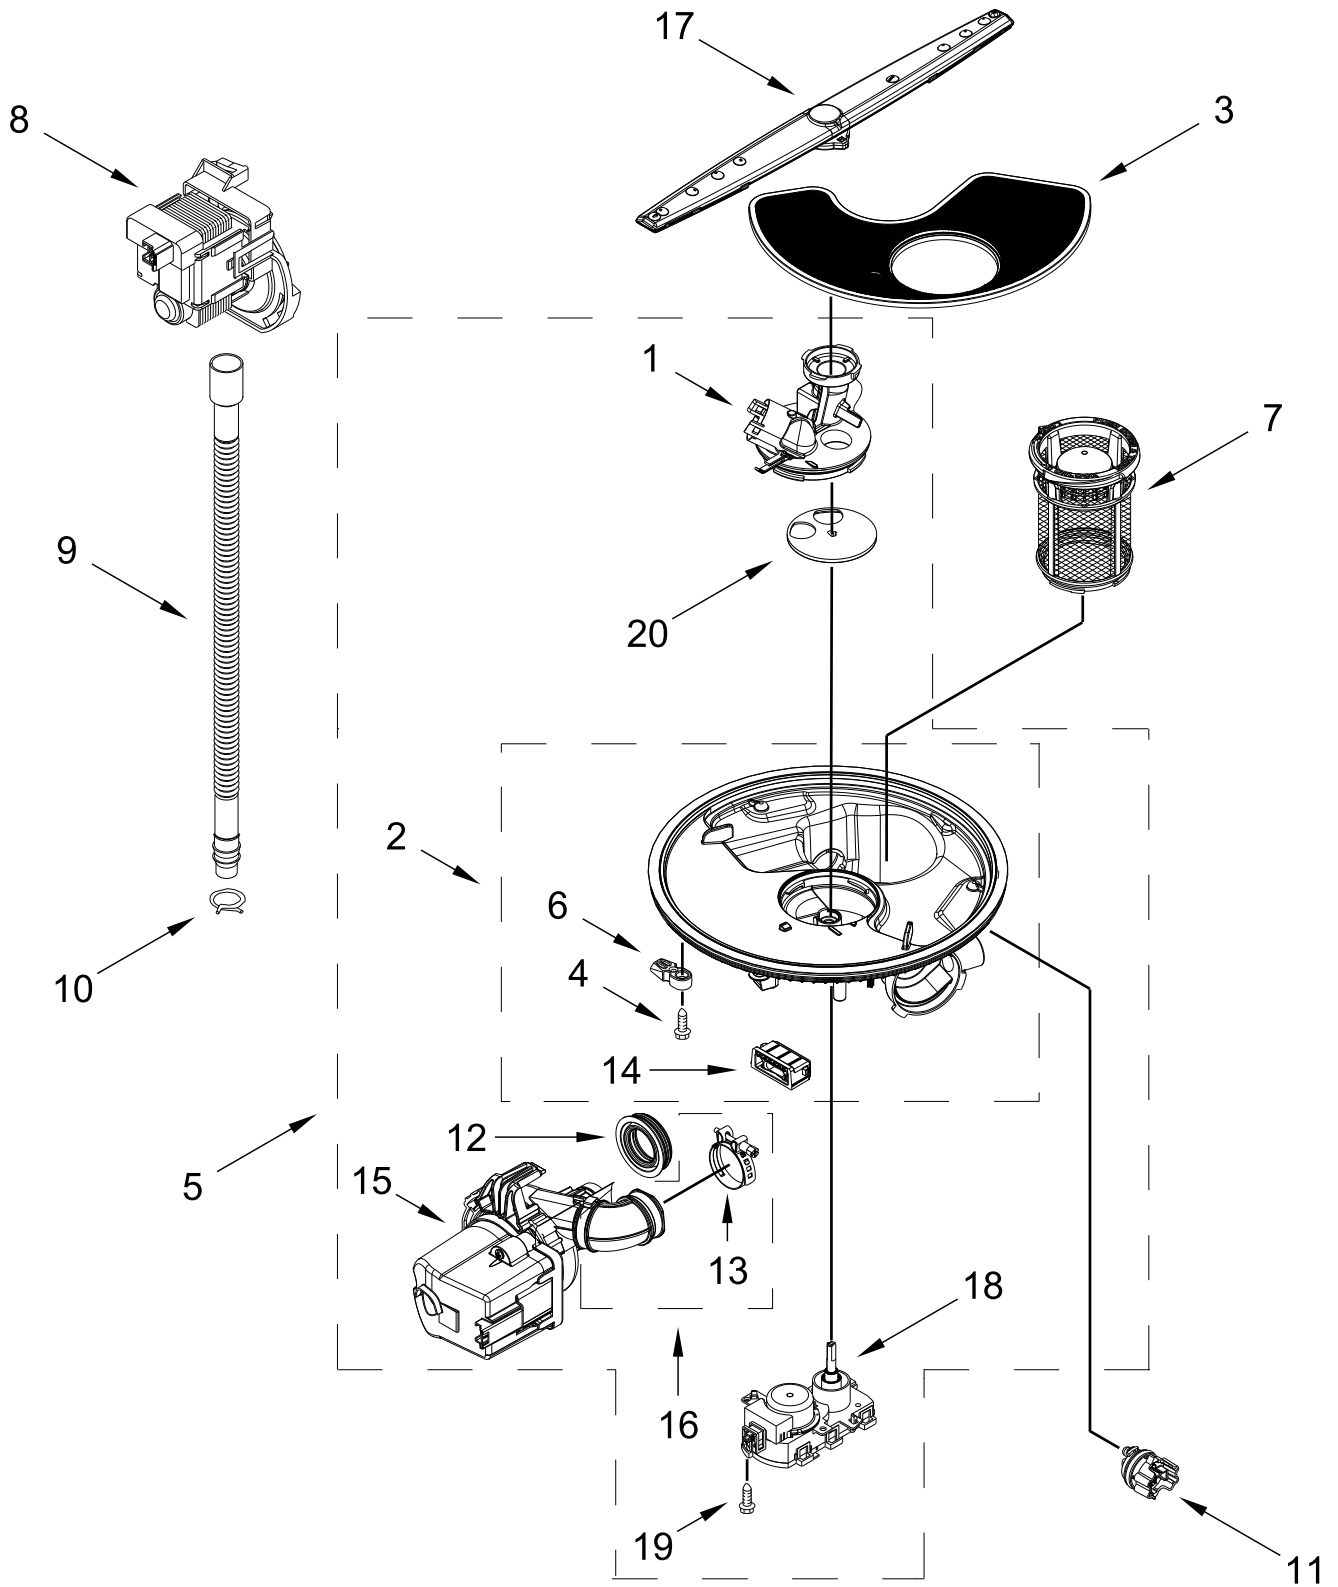

PUMP, WASHARM AND MOTOR PARTS

PUMP, WASHARM AND MOTOR PARTS

<u>Illus.</u> <u>No.</u>	<u>Part No.</u>	<u>Description</u>	<u>Illus.</u> <u>No.</u>	<u>Part No.</u>	<u>Description</u>	<u>Illus.</u> <u>No.</u>	<u>Part No.</u>	<u>Description</u>
1	W10455271	Cover, Outlet	8	W10724439	Pump, Drain	16	W10445975	Hose Assembly (Includes 2 Clamps)
2	W10455268	Sump With Seal (Also Order Items 12 & 16)	9	8269144	Hose, Drain	17	W10491331	Sprayarm
3	W10463906	Screen	10	370445	Clamp, Hose	18	W10910428	Motor, Diverter
4	W10348407	Screw	11	W11525024	Sensor, Temperature	19	9741232	Screw
5	W11525550	Sump & Motor Assembly	12	W11182008	Grommet	20	W10476221	Disc, Diverter
6	W10372113	Tab, Sump	13	8269146	Clamp, Hose			
7	W10789806	Filter Cup Assembly	14	W10195086	Motor, Isolator			
			15	W11521436	Motor (Also Order Items 12 & 16)