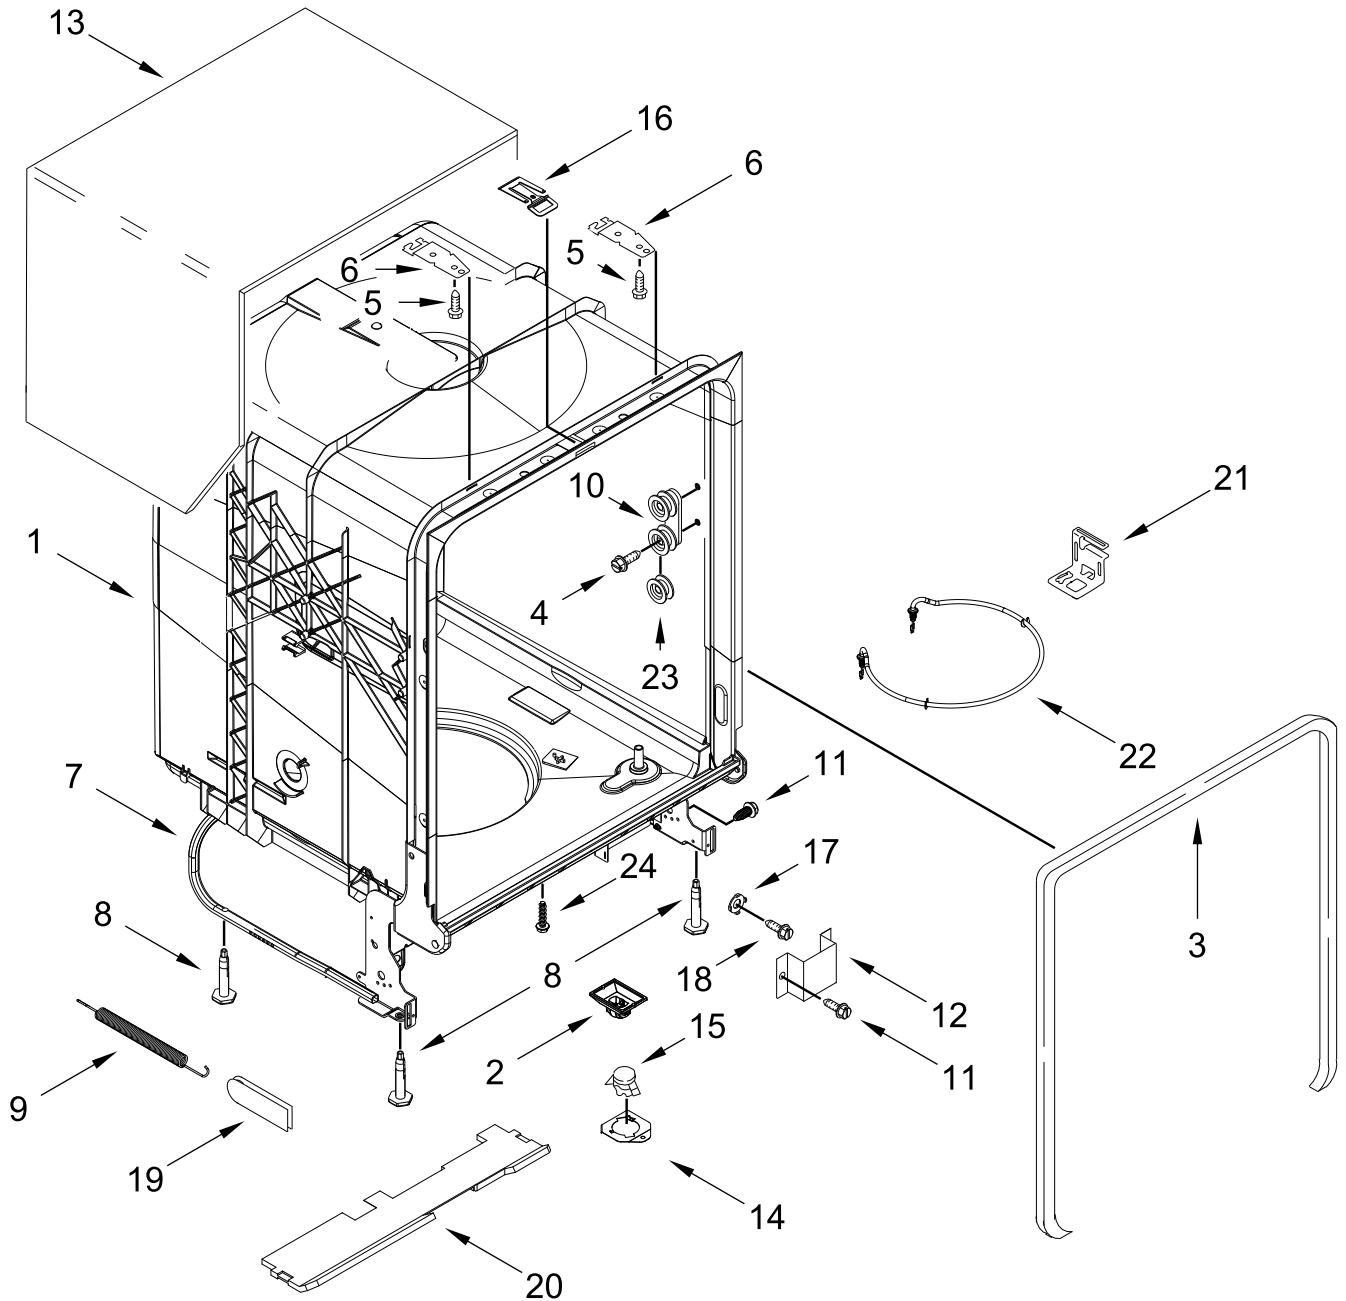

TUB AND FRAME PARTS

TUB AND FRAME PARTS

<u>Illus. No.</u>	<u>Part No.</u>	<u>Description</u>	<u>Illus. No.</u>	<u>Part No.</u>	<u>Description</u>	<u>Illus. No.</u>	<u>Part No.</u>	<u>Description</u>
1	W11467711	Tub Assembly (Includes Heater Assembly)	11	W10277003	Screw	21	W10732961	Bracket, Heater Support
2	W11656602	Shield, Thermostat	12	8268991	Cover, Terminal Box	22	W10441445	Heater Element Assembly
3	W11425053	Seal, Tub	13	W10866979	Shield, Tub Sound			(Includes Heater Washer & Nut)
4	W10341745	Screw	14	W11525335	Clip, Thermostat			
5	3367670	Screw	15	3371618	Thermostat			
6	8269145	Bracket, Undercounter	16	W10544004	Strike, Latch			NOTE: If heater element is removed, it must be replaced.
7	W11623675	Support, Bottom	17	3378128	Washer, Pronged Cup			
8	W10619352	Leveler, Leg	18	3400014	Screw, Grounding	23	8270018	Wheel
9	W10337934	Spring, Door Balance	19	8268990	Bushing, Door Spring	24	3400892	Screw
10	8575897	Wheel Assembly	20	W10819539	Sound Insulation, Bottom