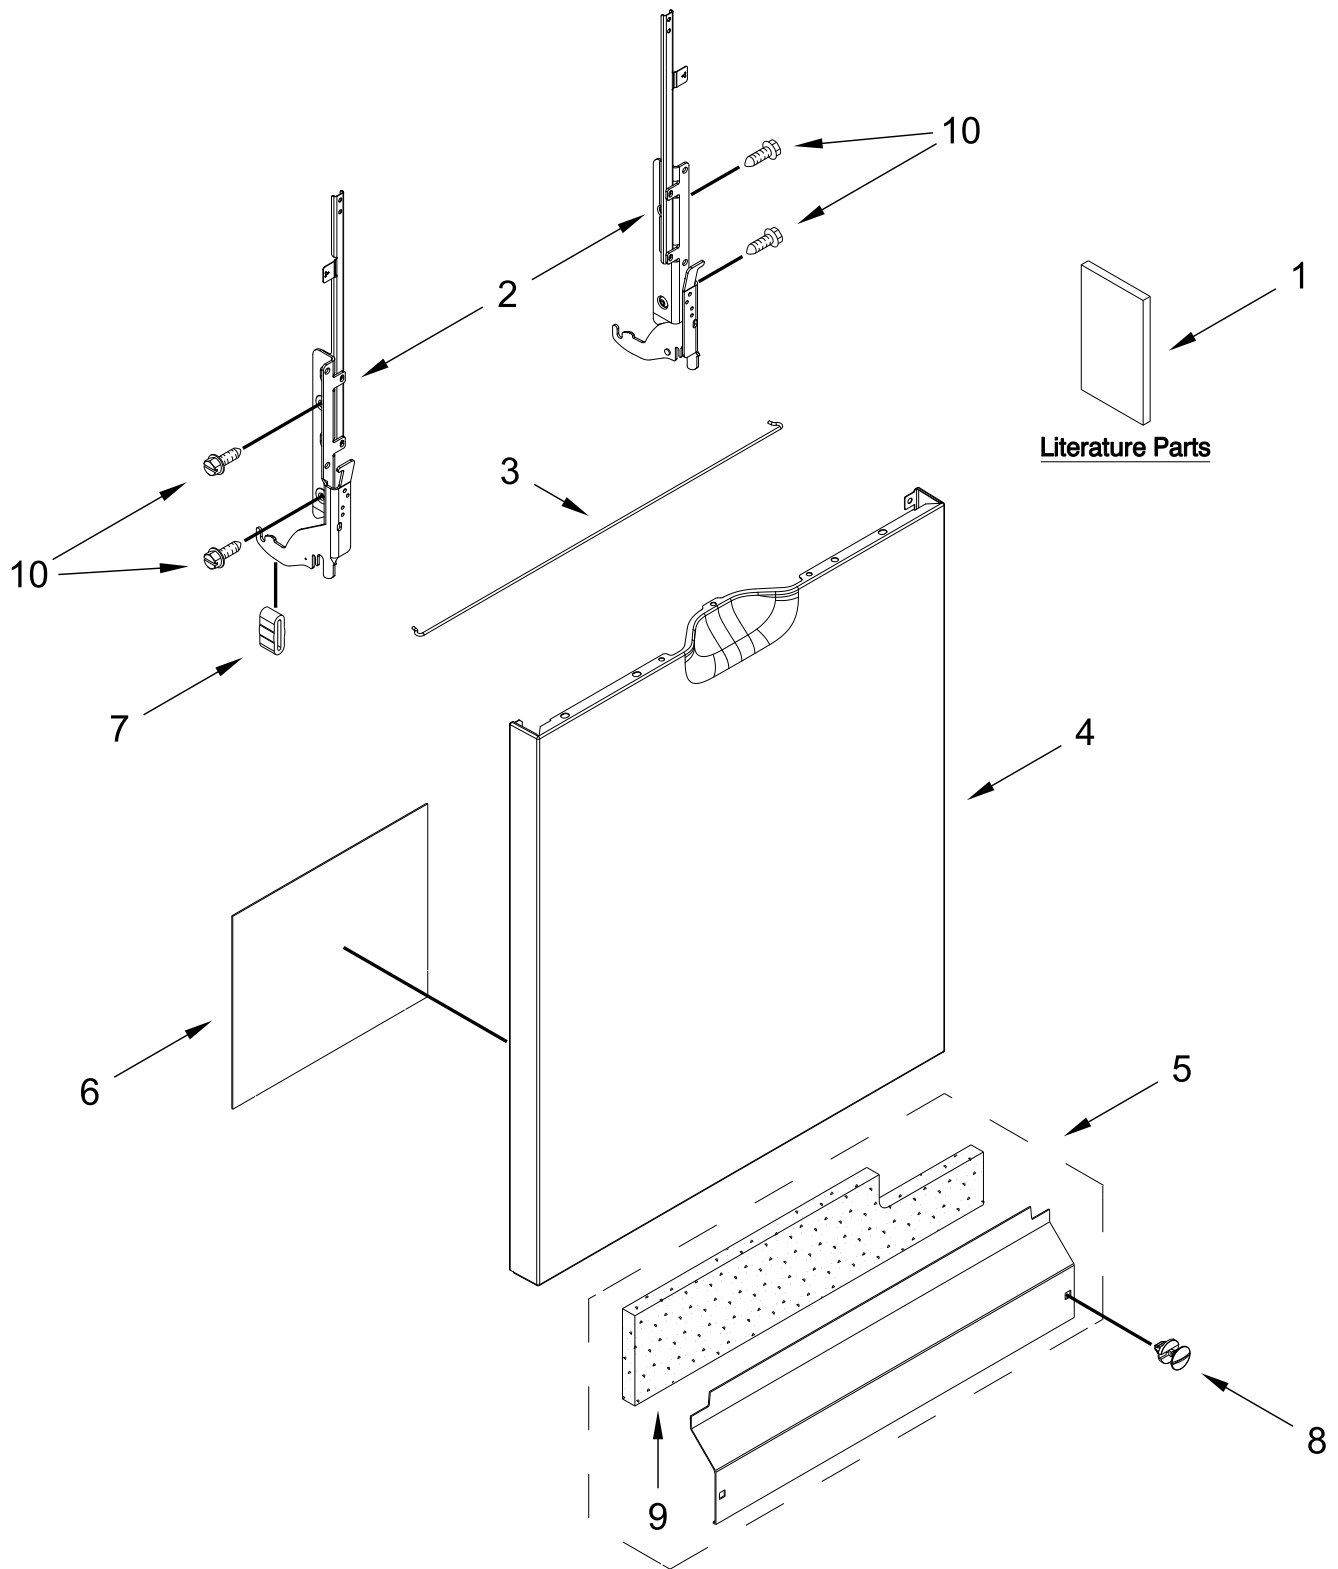

Dishwasher

MODELS:

WDF341PAPB2 (Black)
WDF341PAPW2 (White)
WDF341PAPT2 (Biscuit)
WDF341PAPM2 (Stainless)

DOOR AND PANEL PARTS

DOOR AND PANEL PARTS

<u>Illus. No.</u>	<u>Part No.</u>	<u>Description</u>	<u>Illus. No.</u>	<u>Part No.</u>	<u>Description</u>	<u>Illus. No.</u>	<u>Part No.</u>	<u>Description</u>
1		Literature Parts	4		Panel Front	6	W10315897	Insulation, Front Panel
	W11655293	Energy Guide		W11546165	Black	7	8268961	Sleeve, Friction
	W11532445	Owners Manual		W11546166	White	8		Fastener
	W11532444	Tech Sheet		W11546172	Biscuit		W10503548	Black
2		Arm, Hinge		W11546173	Stainless		W10503549	White
	W11546151	Left Hand	5		Access Panel		W10503550	Biscuit
	W11546150	Right Hand		W10799402	Black	9	W10519755	Insulation, Toe Panel
3	W10803537	Stiffener, Door		W10799403	White	10	489470	Screw
				W10799404	Biscuit			

CONTROL PANEL AND LATCH PARTS

CONTROL PANEL AND LATCH PARTS

<u>Illus. No.</u>	<u>Part No.</u>	<u>Description</u>	<u>Illus. No.</u>	<u>Part No.</u>	<u>Description</u>	<u>Illus. No.</u>	<u>Part No.</u>	<u>Description</u>
1		Console Assembly (Includes Insert)	2	W10825638	Box, Connector	7	W11665215	Control, Electronic
	W11546167	Black	3	W11549367	Handle, Upper	8	W10825369	Brace, Connector
	W11546168	White	4	W10574864	Latch Assembly (Includes Switch)	9	W11549368	Light Pipe w/ integrated button tree
	W11546169	Biscuit	5	W10711884	Screw			
	W11546171	Stainless	6	W10348408	Screw			

INNER DOOR PARTS

INNER DOOR PARTS

<u>Illus.</u> <u>No.</u>	<u>Part No.</u>	<u>Description</u>	<u>Illus.</u> <u>No.</u>	<u>Part No.</u>	<u>Description</u>	<u>Illus.</u> <u>No.</u>	<u>Part No.</u>	<u>Description</u>
1	W10348409	Screw	5	W10329609	Vent Assembly (Also Order Item 4)	9	W10274923	Seal, Console/Door
2	W11467680	Inner Door (Also Order Item 4)	6	W10428217	Dispenser, Assembly	10	W10462232	Bracket, Dispenser
3	W10482094	Cover, Dispenser	7	W11595228	Wiring Harness	11	W10524922	Cap, Rinse Aid
4	8269259	Gasket, Vent	8	W10177098	Screw	12	W10334900	Bezel, Vent