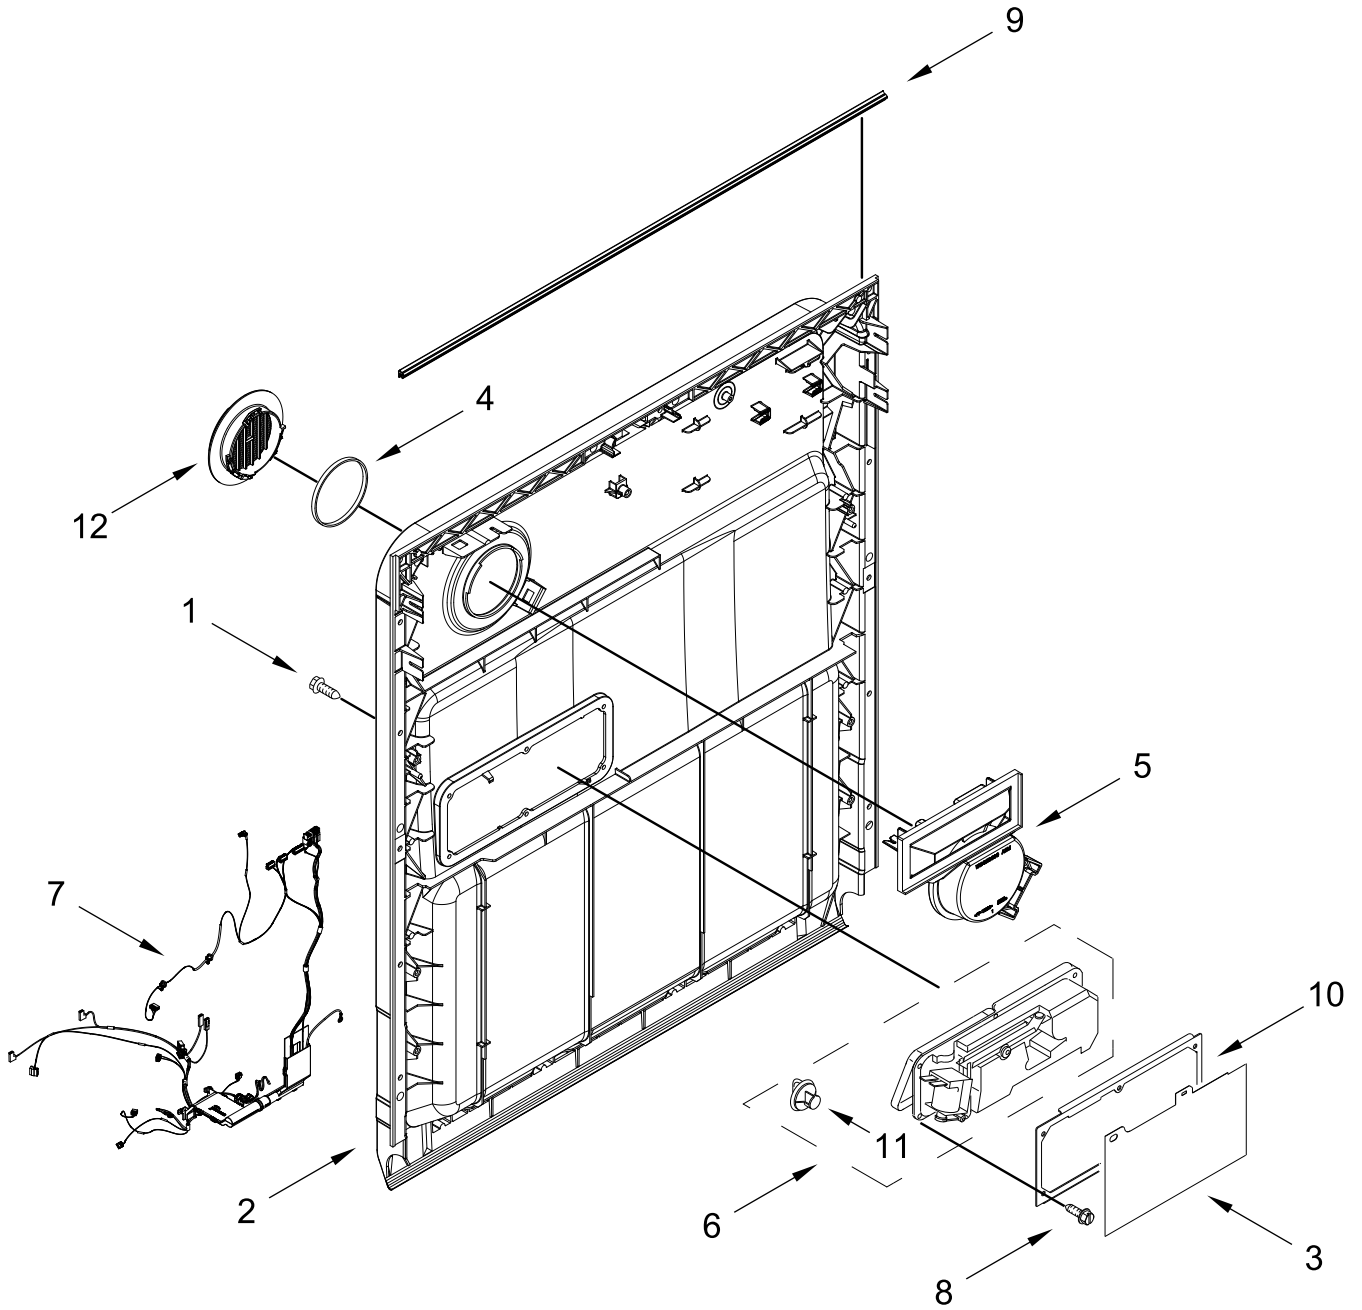

Dishwasher

MODELS:

WDF341PAPB2 (Black)
WDF341PAPW2 (White)
WDF341PAPT2 (Biscuit)
WDF341PAPM2 (Stainless)

DOOR AND PANEL PARTS

DOOR AND PANEL PARTS

<u>Illus. No.</u>	<u>Part No.</u>	<u>Description</u>	<u>Illus. No.</u>	<u>Part No.</u>	<u>Description</u>	<u>Illus. No.</u>	<u>Part No.</u>	<u>Description</u>
1		Literature Parts	4		Panel Front	6	W10315897	Insulation, Front Panel
	W11655293	Energy Guide		W11546165	Black	7	8268961	Sleeve, Friction
	W11532445	Owners Manual		W11546166	White	8		Fastener
	W11532444	Tech Sheet		W11546172	Biscuit		W10503548	Black
2		Arm, Hinge		W11546173	Stainless		W10503549	White
	W11546151	Left Hand	5		Access Panel		W10503550	Biscuit
	W11546150	Right Hand		W10799402	Black	9	W10519755	Insulation, Toe Panel
3	W10803537	Stiffener, Door		W10799403	White	10	489470	Screw
				W10799404	Biscuit			

CONTROL PANEL AND LATCH PARTS

CONTROL PANEL AND LATCH PARTS

<u>Illus. No.</u>	<u>Part No.</u>	<u>Description</u>	<u>Illus. No.</u>	<u>Part No.</u>	<u>Description</u>	<u>Illus. No.</u>	<u>Part No.</u>	<u>Description</u>
1		Console Assembly (Includes Insert)	2	W10825638	Box, Connector	7	W11665215	Control, Electronic
	W11546167	Black	3	W11549367	Handle, Upper	8	W10825369	Brace, Connector
	W11546168	White	4	W10574864	Latch Assembly (Includes Switch)	9	W11549368	Light Pipe w/ integrated button tree
	W11546169	Biscuit	5	W10711884	Screw			
	W11546171	Stainless	6	W10348408	Screw			

INNER DOOR PARTS

INNER DOOR PARTS

<u>Illus.</u> <u>No.</u>	<u>Part No.</u>	<u>Description</u>	<u>Illus.</u> <u>No.</u>	<u>Part No.</u>	<u>Description</u>	<u>Illus.</u> <u>No.</u>	<u>Part No.</u>	<u>Description</u>
1	W10348409	Screw	5	W10329609	Vent Assembly (Also Order Item 4)	9	W10274923	Seal, Console/Door
2	W11467680	Inner Door (Also Order Item 4)	6	W10428217	Dispenser, Assembly	10	W10462232	Bracket, Dispenser
3	W10482094	Cover, Dispenser	7	W11595228	Wiring Harness	11	W10524922	Cap, Rinse Aid
4	8269259	Gasket, Vent	8	W10177098	Screw	12	W10334900	Bezel, Vent