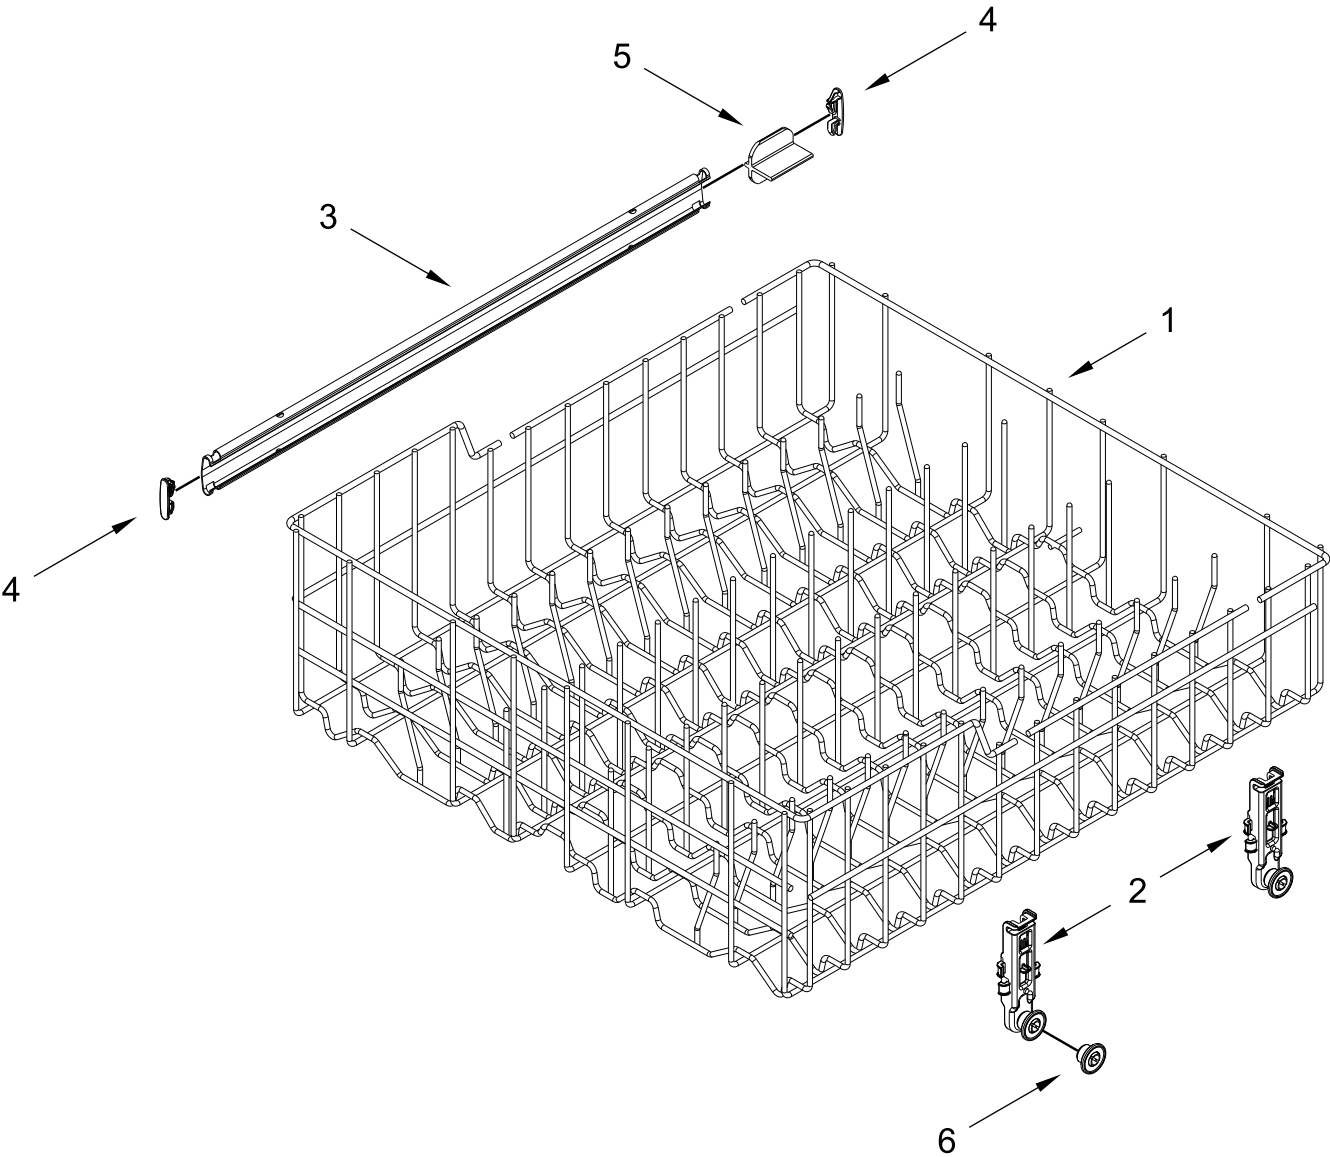

UPPER RACK AND TRACK PARTS

UPPER RACK AND TRACK PARTS

<u>Illus.</u> <u>No.</u>	<u>Part No.</u>	<u>Description</u>	<u>Illus.</u> <u>No.</u>	<u>Part No.</u>	<u>Description</u>	<u>Illus.</u> <u>No.</u>	<u>Part No.</u>	<u>Description</u>
1	W10826745	Dishrack, Upper	3	3385089	Track, Dishrack	5	W10306228	Track, Spacer
2	W10845760	Mount, Wheel Assembly	4	8565925	Stop, Track (Non-Removable)	6	3379676	Wheel