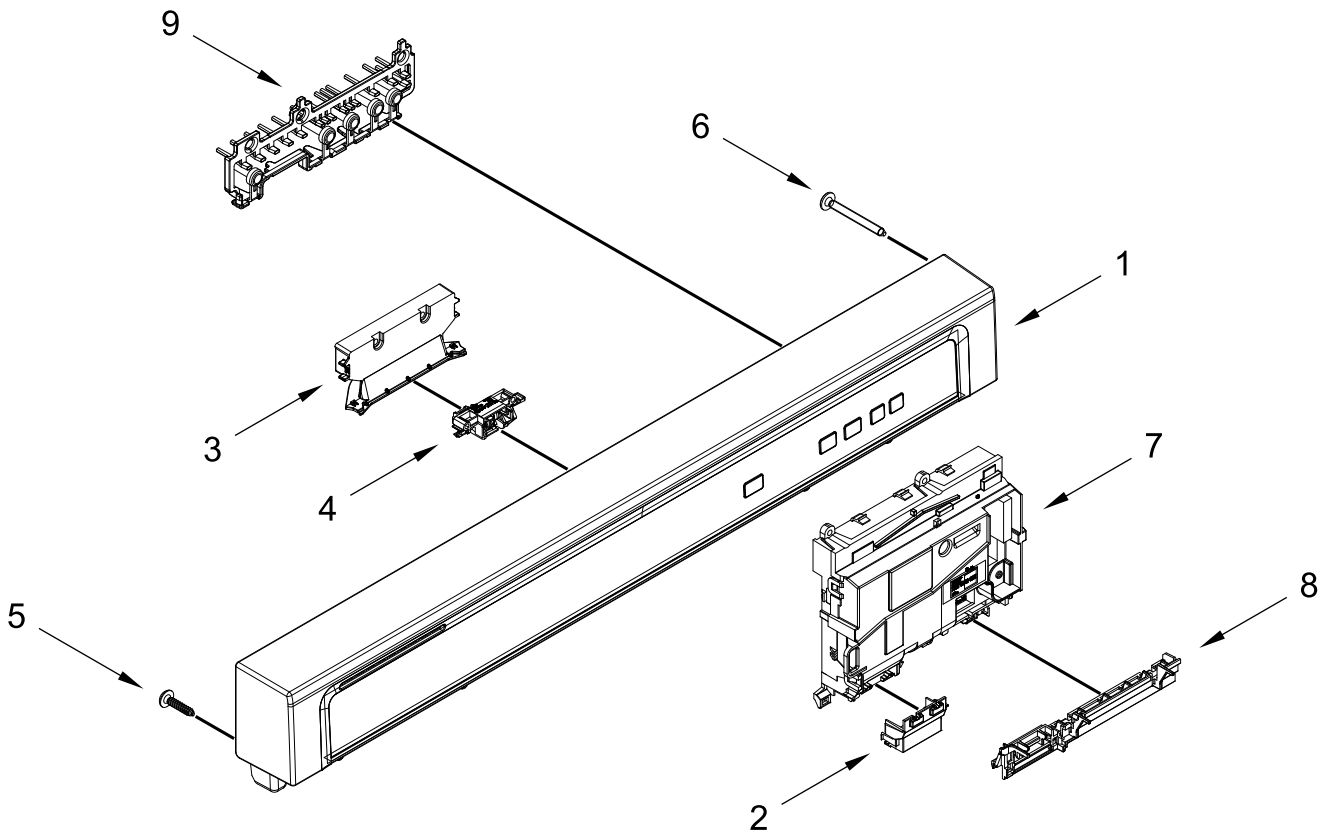

Dishwasher

MODELS:

WDF341PAPB2 (Black)
WDF341PAPW2 (White)
WDF341PAPT2 (Biscuit)
WDF341PAPM2 (Stainless)

DOOR AND PANEL PARTS

DOOR AND PANEL PARTS

<u>Illus. No.</u>	<u>Part No.</u>	<u>Description</u>	<u>Illus. No.</u>	<u>Part No.</u>	<u>Description</u>	<u>Illus. No.</u>	<u>Part No.</u>	<u>Description</u>
1		Literature Parts	4		Panel Front	6	W10315897	Insulation, Front Panel
	W11655293	Energy Guide		W11546165	Black	7	8268961	Sleeve, Friction
	W11532445	Owners Manual		W11546166	White	8		Fastener
	W11532444	Tech Sheet		W11546172	Biscuit		W10503548	Black
2		Arm, Hinge		W11546173	Stainless		W10503549	White
	W11546151	Left Hand	5		Access Panel		W10503550	Biscuit
	W11546150	Right Hand		W10799402	Black	9	W10519755	Insulation, Toe Panel
3	W10803537	Stiffener, Door		W10799403	White	10	489470	Screw
				W10799404	Biscuit			

CONTROL PANEL AND LATCH PARTS

CONTROL PANEL AND LATCH PARTS

<u>Illus. No.</u>	<u>Part No.</u>	<u>Description</u>	<u>Illus. No.</u>	<u>Part No.</u>	<u>Description</u>	<u>Illus. No.</u>	<u>Part No.</u>	<u>Description</u>
1		Console Assembly (Includes Insert)	2	W10825638	Box, Connector	7	W11665215	Control, Electronic
	W11546167	Black	3	W11549367	Handle, Upper	8	W10825369	Brace, Connector
	W11546168	White	4	W10574864	Latch Assembly (Includes Switch)	9	W11549368	Light Pipe w/ integrated button tree
	W11546169	Biscuit	5	W10711884	Screw			
	W11546171	Stainless	6	W10348408	Screw			

INNER DOOR PARTS

INNER DOOR PARTS

<u>Illus.</u> <u>No.</u>	<u>Part No.</u>	<u>Description</u>	<u>Illus.</u> <u>No.</u>	<u>Part No.</u>	<u>Description</u>	<u>Illus.</u> <u>No.</u>	<u>Part No.</u>	<u>Description</u>
1	W10348409	Screw	5	W10329609	Vent Assembly (Also Order Item 4)	9	W10274923	Seal, Console/Door
2	W11467680	Inner Door (Also Order Item 4)	6	W10428217	Dispenser, Assembly	10	W10462232	Bracket, Dispenser
3	W10482094	Cover, Dispenser	7	W11595228	Wiring Harness	11	W10524922	Cap, Rinse Aid
4	8269259	Gasket, Vent	8	W10177098	Screw	12	W10334900	Bezel, Vent