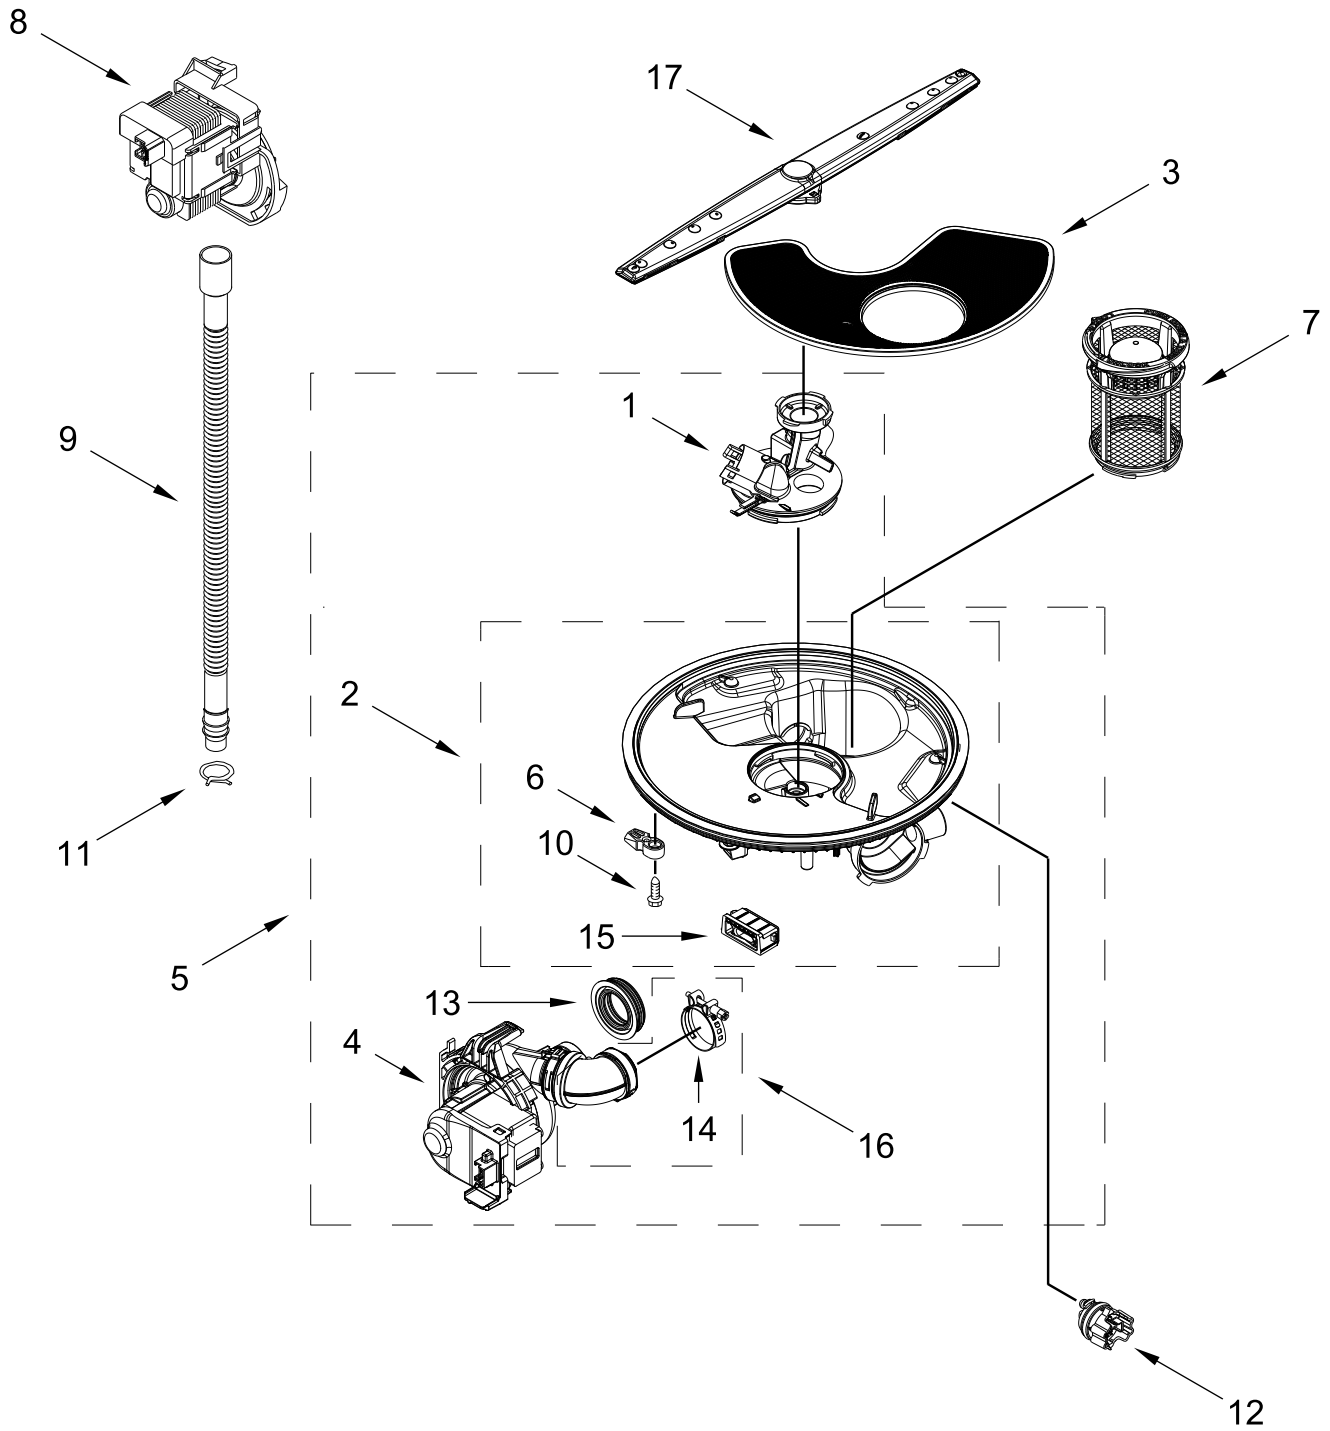

PUMP, WASHARM AND MOTOR PARTS

PUMP, WASHARM AND MOTOR PARTS

<u>Illus.</u> <u>No.</u>	<u>Part No.</u>	<u>Description</u>	<u>Illus.</u> <u>No.</u>	<u>Part No.</u>	<u>Description</u>	<u>Illus.</u> <u>No.</u>	<u>Part No.</u>	<u>Description</u>
1	W10455271	Cover, Outlet	6	W10372113	Tab, Sump	15	W10195086	Motor, Isolator
2	W10482462	Sump With Seal (Also Order Items 13 & 16)	7	W10789806	Filter Cup Assembly	16	W10445975	Hose Assembly (Includes 2 Clamps)
3	W10463906	Screen	8	W10724439	Pump, Drain	17	W10491331	Sprayarm
4	W11521435	Motor (Also Order Items 13 & 16)	9	8269144	Hose, Drain			
5	W11525546	Sump & Motor Assembly	10	W10348407	Screw			
			11	370445	Clamp, Hose			
			12	W11525024	Sensor, Temperature			
			13	W11182008	Grommet			
			14	W10169167	Clamp, Hose