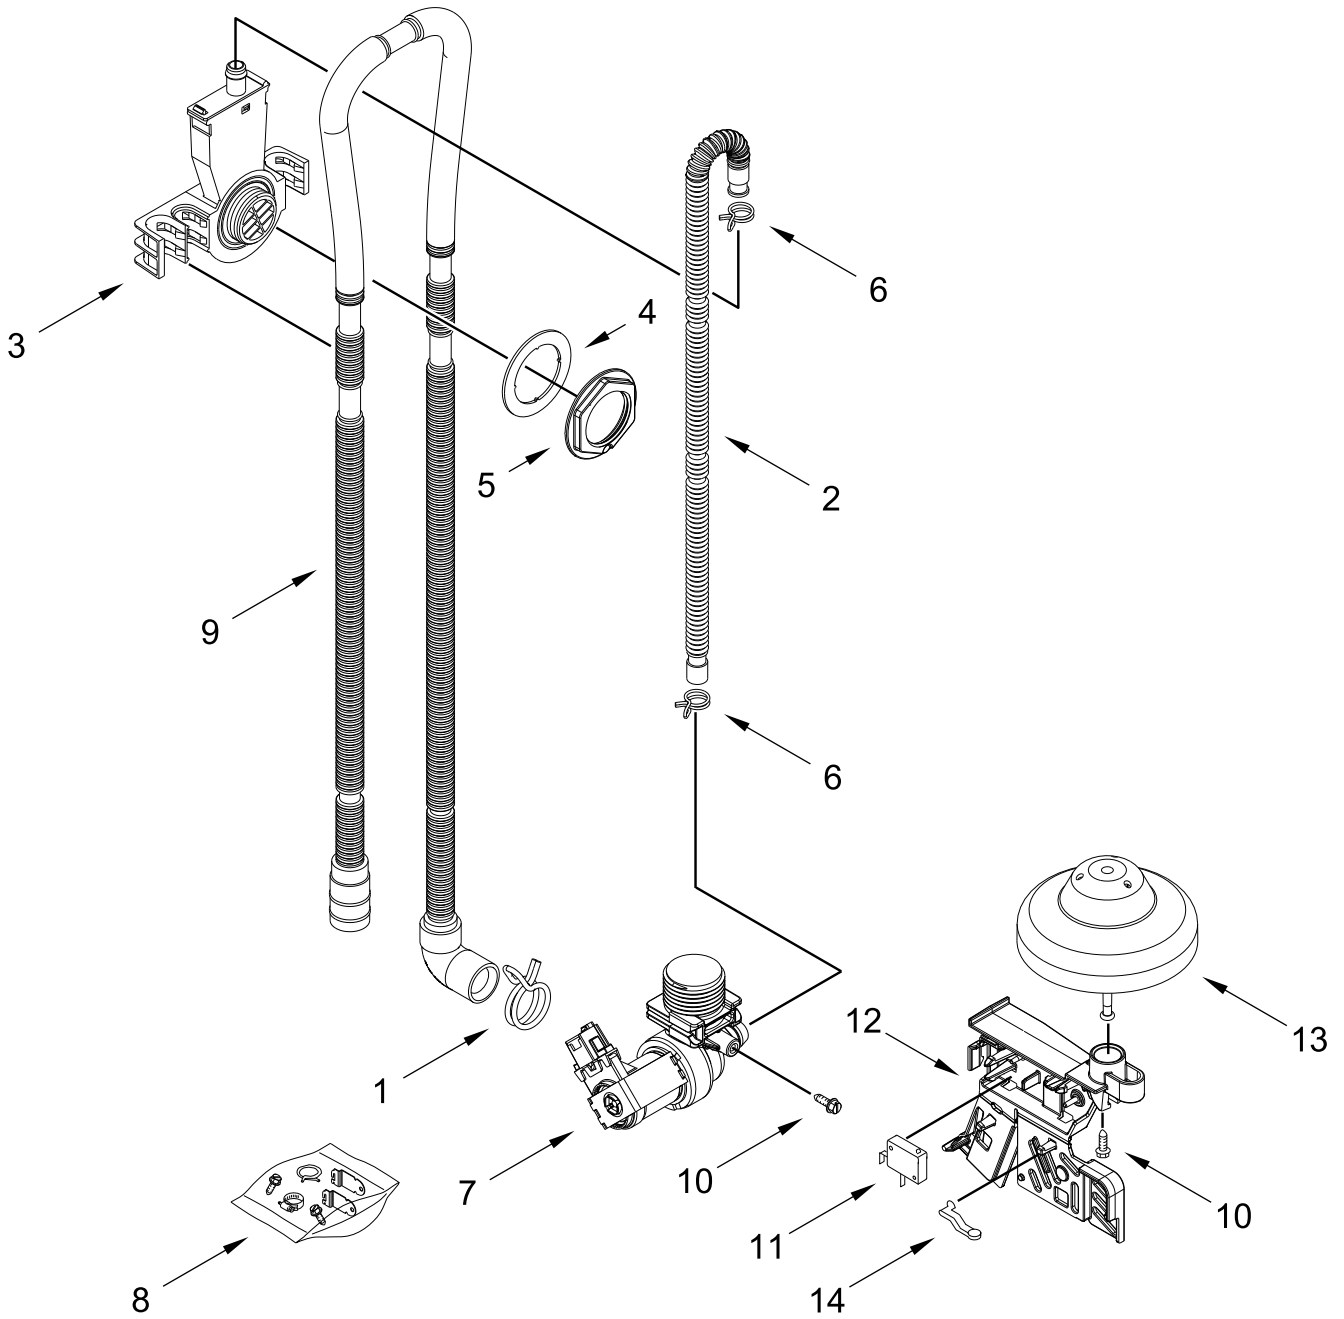

FILL, DRAIN AND OVERFILL PARTS

FILL, DRAIN AND OVERFILL PARTS

<u>Illus.</u> <u>No.</u>	<u>Part No.</u>	<u>Description</u>	<u>Illus.</u> <u>No.</u>	<u>Part No.</u>	<u>Description</u>	<u>Illus.</u> <u>No.</u>	<u>Part No.</u>	<u>Description</u>
1	370445	Clamp, Hose	6	371505	Clamp, Hose	10	304231	Screw
2	W10769066	Inlet Hose	7	W11669944	Fill Valve Assembly	11	W10195039	Switch, Overfill Control
3	W10195536	Inlet, Water (Also Order Item 4)	8	W10292152	Miscellaneous Parts Bag (Contains 2 Screws, 2 Clamps, & 2 Brackets)	12	W10316267	Standpipe, Overfill
4	8531323	Gasket				13	W10346525	Float & Retainer Assembly
5	W10508676	Nut, Inlet (Also Order Item 4)	9	W10545278	Drain loop with check valve assembly	14	W10195037	Lever, Overfill Switch