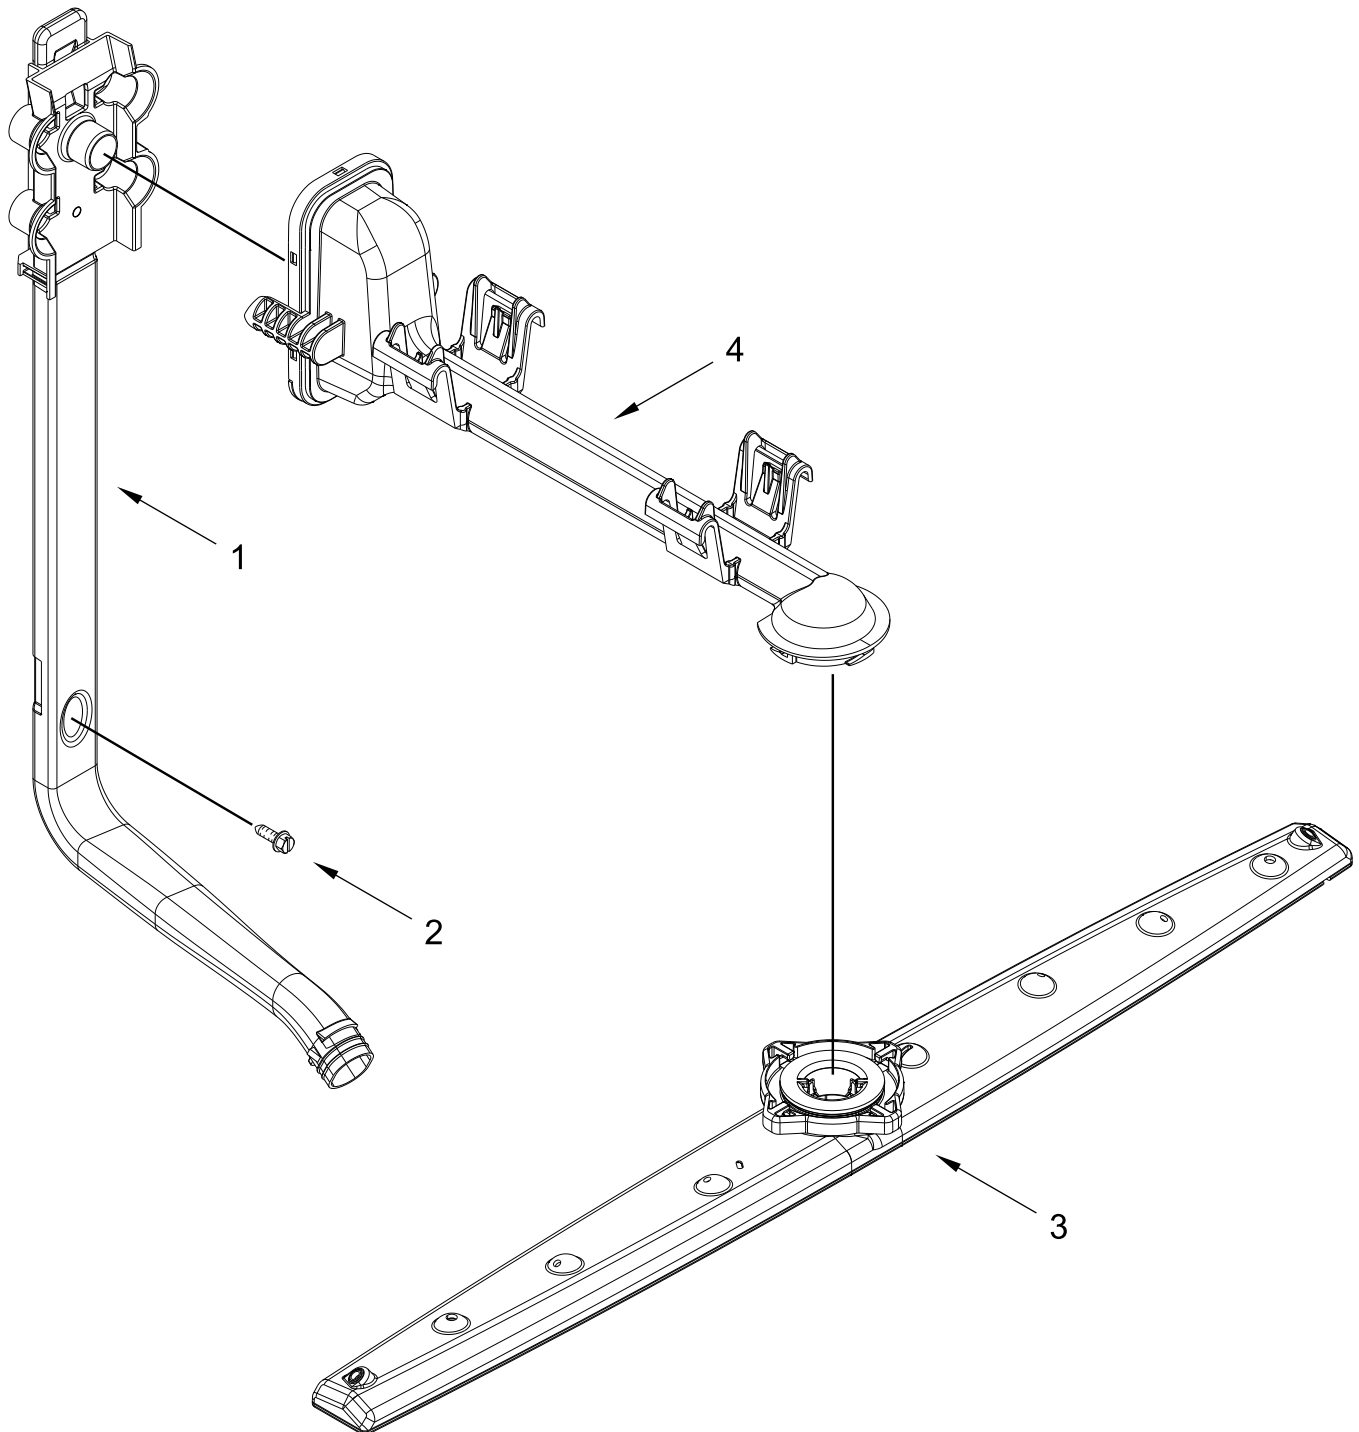

UPPER WASH AND RINSE PARTS

UPPER WASH AND RINSE PARTS

<u>Illus.</u> <u>No.</u>	<u>Part No.</u>	<u>Description</u>	<u>Illus.</u> <u>No.</u>	<u>Part No.</u>	<u>Description</u>
1	W11462355	Feed Tube Assembly	3	W10498900	Sprayarm
2	W10165274	Screw	4	W10340681	Manifold