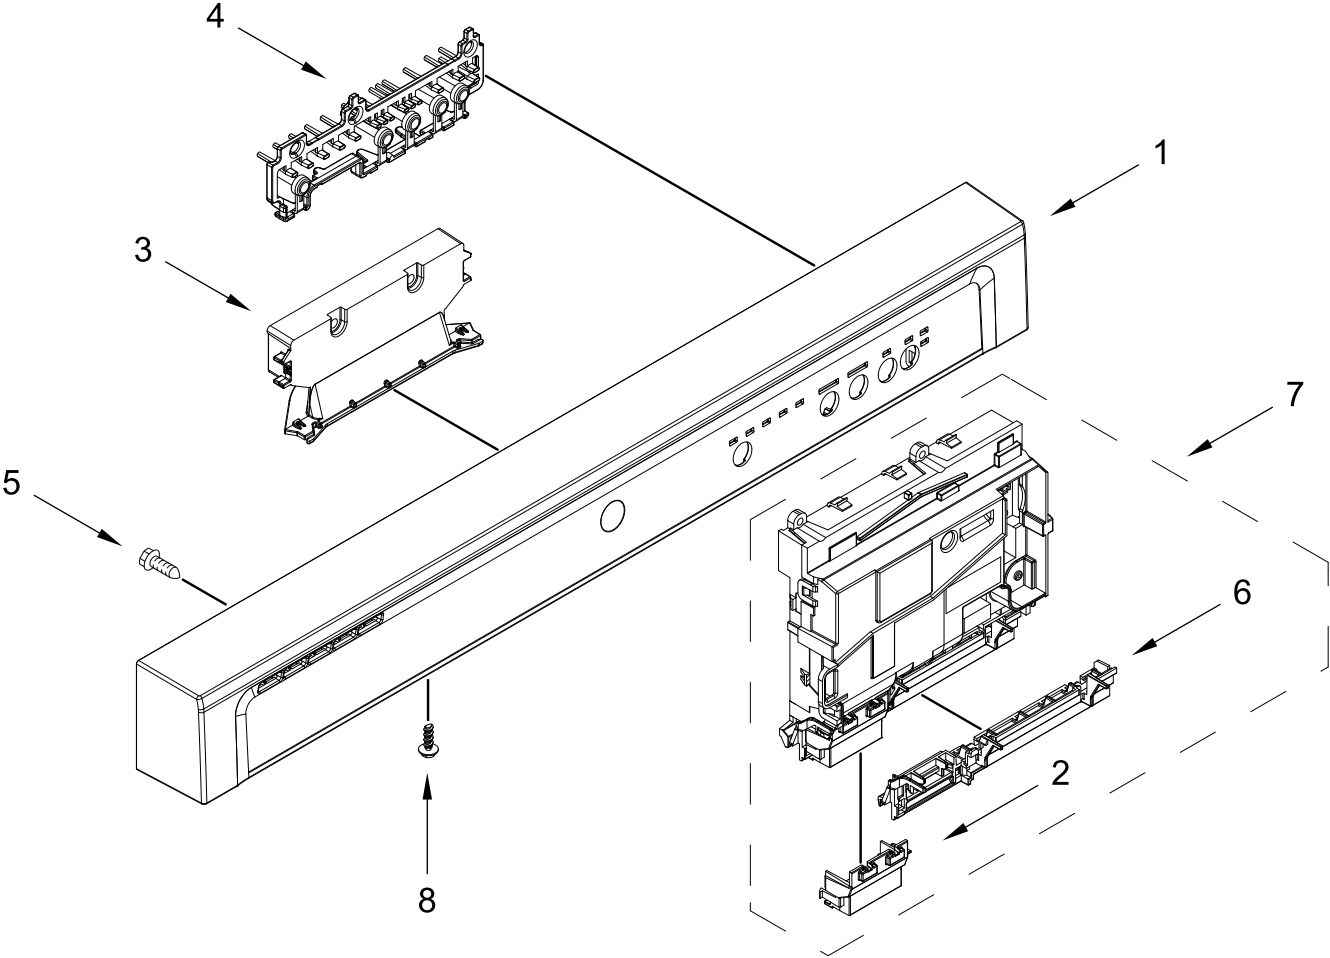

Dishwasher

MODELS:

WDF332PAMB0 (Black)
WDF332PAMW0 (White)
WDF332PAMS0 (Stainless)

DOOR AND PANEL PARTS

DOOR AND PANEL PARTS

<u>Illus. No.</u>	<u>Part No.</u>	<u>Description</u>	<u>Illus. No.</u>	<u>Part No.</u>	<u>Description</u>	<u>Illus. No.</u>	<u>Part No.</u>	<u>Description</u>
1		Literature Parts	4		Panel Front	6		Fastener
	W11650685	Energy Guide		W11546165	Black		W10503548	Black
	W11532445	Owners Manual		W11546166	White		W10503549	White
	W11532444	Tech Sheet		W11546173	Stainless	7	8268961	Sleeve, Friction
2		Arm, Hinge	5		Access Panel	8	489470	Screw
	W11546151	Left Hand		W10441006	Black	9	W10073520	Insulation, Door
	W11546150	Right Hand		W10441007	White			
3	W10803537	Stiffener, Door						

CONTROL PANEL AND LATCH PARTS

CONTROL PANEL AND LATCH PARTS

<u>Illus.</u> <u>No.</u>	<u>Part No.</u>	<u>Description</u>	<u>Illus.</u> <u>No.</u>	<u>Part No.</u>	<u>Description</u>	<u>Illus.</u> <u>No.</u>	<u>Part No.</u>	<u>Description</u>
1		Console Assembly	3	W11549367	Handle, Upper	6	W10825369	Brace, Connector
	W11565671	Black	4	W11549368	Light Pipe w/ integrated button tree	7	W11665217	Control, Electronic
	W11565672	White				8	3400061	Screw
2	W10825638	Box, Connector	5	W10711884	Screw			

INNER DOOR PARTS

INNER DOOR PARTS

<u>Illus.</u> <u>No.</u>	<u>Part No.</u>	<u>Description</u>	<u>Illus.</u> <u>No.</u>	<u>Part No.</u>	<u>Description</u>	<u>Illus.</u> <u>No.</u>	<u>Part No.</u>	<u>Description</u>
1	W10348409	Screw	5	W10329609	Vent Assembly (Includes Item 4)	10	W10462232	Bracket, Dispenser
2	W11467680	Inner Door (Also Order Item 4)	6	W10428217	Dispenser, Assembly	11	W10524922	Cap, Rinse Aid
3	W10482094	Cover, Dispenser	7	W11595229	Wiring Harness	12	W10334900	Bezel, Vent
4	8269259	Gasket, Vent	8	W10177098	Screw	13	W10574864	Latch Assembly (Includes Switch)
			9	W10274923	Seal, Console/Door	14	W10348408	Screw