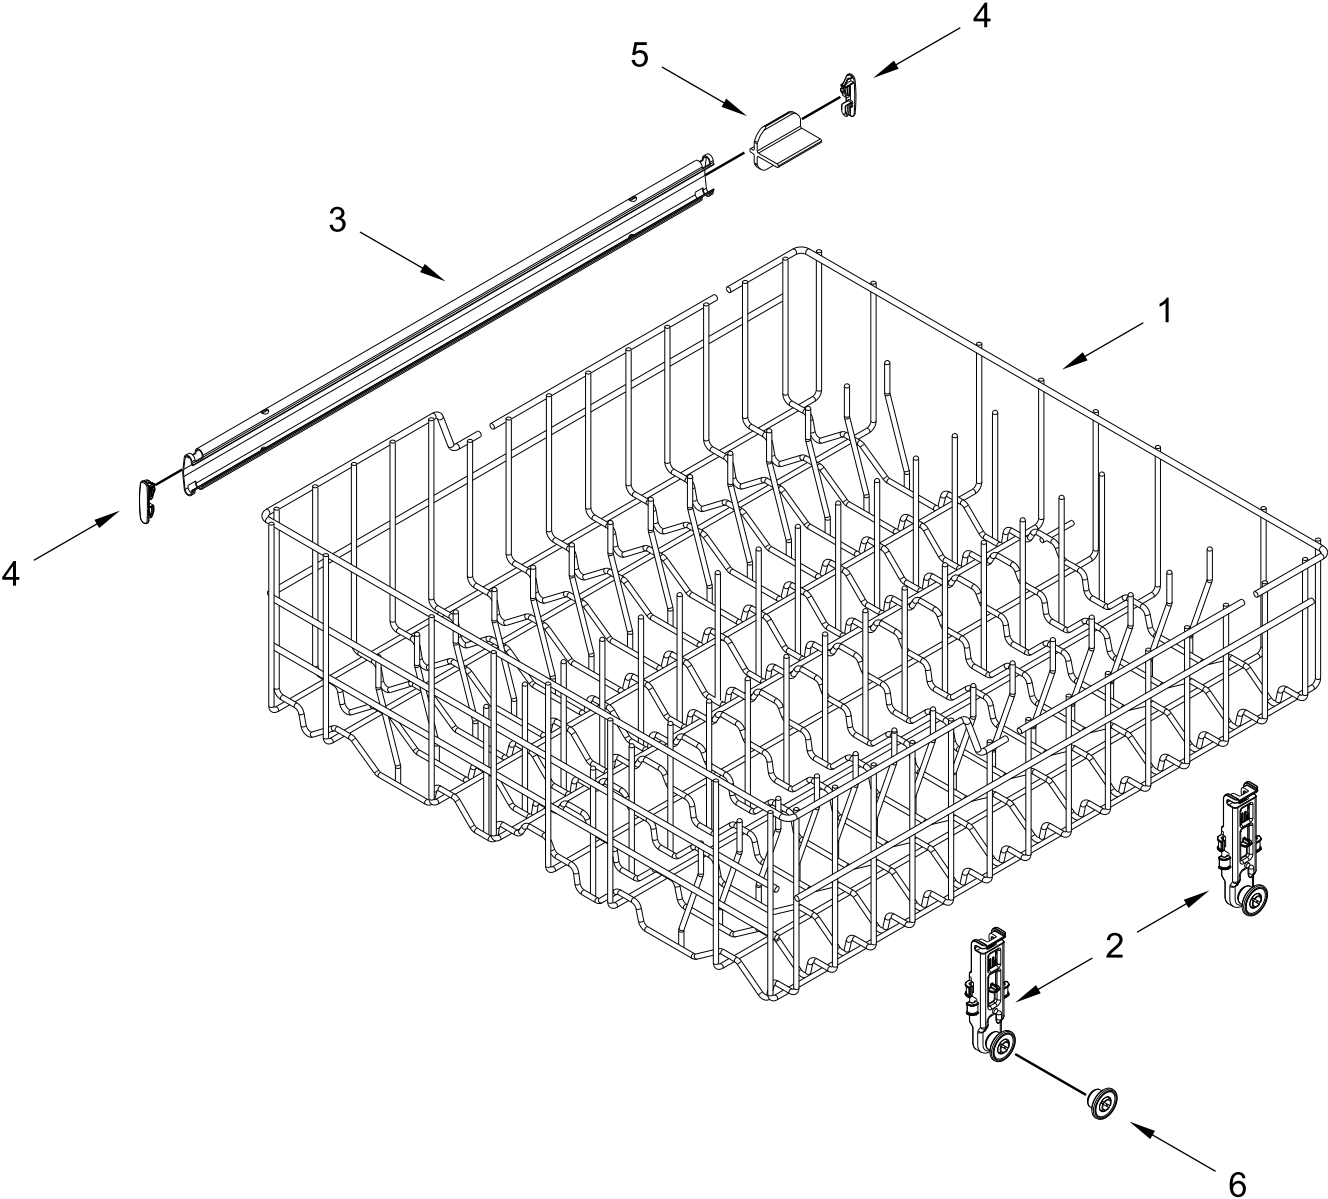

UPPER RACK AND TRACK PARTS

UPPER RACK AND TRACK PARTS

<u>Illus.</u> <u>No.</u>	<u>Part No.</u>	<u>Description</u>	<u>Illus.</u> <u>No.</u>	<u>Part No.</u>	<u>Description</u>	<u>Illus.</u> <u>No.</u>	<u>Part No.</u>	<u>Description</u>
1	W10826745	Dishrack, Upper	3	3385089	Track, Dishrack	5	W10306228	Track, Spacer
2	W10845760	Mount, Wheel Assembly	4	8565925	Stop, Track (Non-Removable)	6	3379676	Wheel