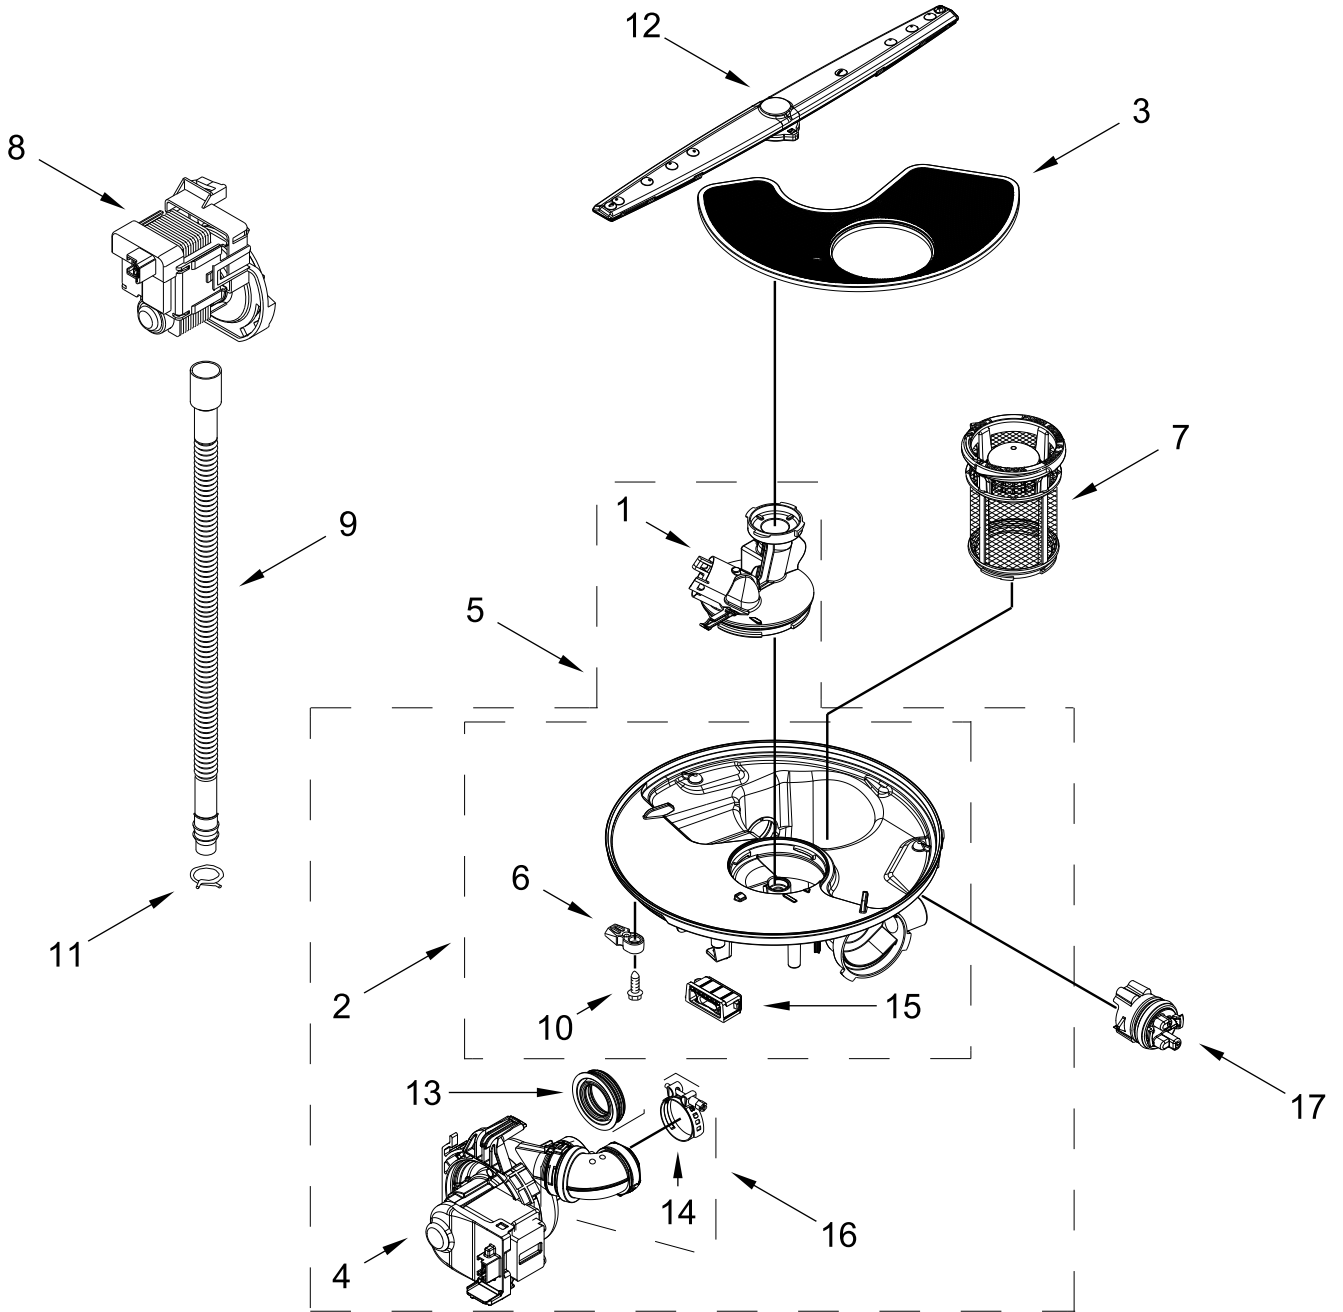

PUMP, WASHARM AND MOTOR PARTS

PUMP, WASHARM AND MOTOR PARTS

<u>Illus.</u> <u>No.</u>	<u>Part No.</u>	<u>Description</u>	<u>Illus.</u> <u>No.</u>	<u>Part No.</u>	<u>Description</u>	<u>Illus.</u> <u>No.</u>	<u>Part No.</u>	<u>Description</u>
1	W10455271	Cover, Outlet	6	W10372113	Tab, Sump	15	W10195086	Motor, Isolator
2	W10482462	Sump With Seal (Also Order Items 13 & 16)	7	W10789806	Filter Cup Assembly	16	W10445975	Hose Assembly (Includes 2 Clamps)
3	W10463906	Screen	8	W10724439	Pump, Drain	17	W11525024	Sensor, Temperature
4	W11521438	Motor (Also Order Items 13 & 16)	9	8269144	Hose, Drain			
5	W11525187	Sump & Motor Assembly	10	W10348407	Screw			
			11	370445	Clamp, Hose			
			12	W10491331	Sprayarm			
			13	W11182008	Grommet			
			14	W10169167	Clamp, Hose