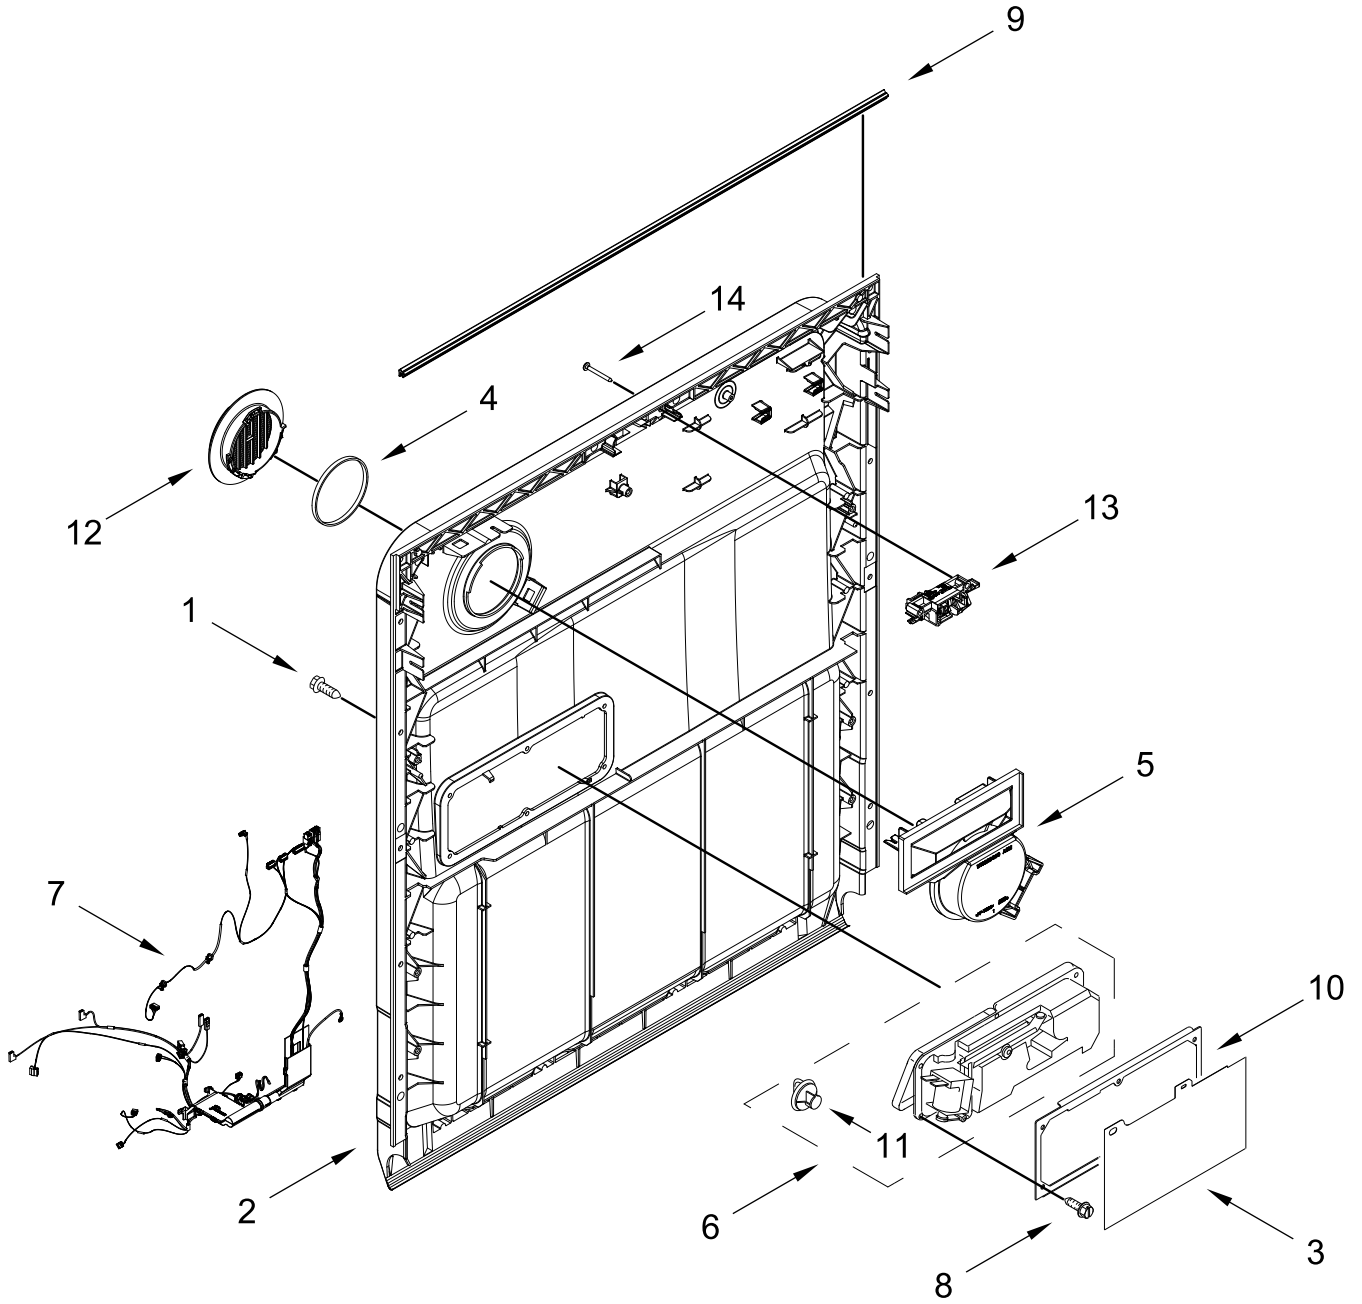

Dishwasher

MODELS:

WDF332PAMB0 (Black)
WDF332PAMW0 (White)
WDF332PAMS0 (Stainless)

DOOR AND PANEL PARTS

DOOR AND PANEL PARTS

<u>Illus. No.</u>	<u>Part No.</u>	<u>Description</u>	<u>Illus. No.</u>	<u>Part No.</u>	<u>Description</u>	<u>Illus. No.</u>	<u>Part No.</u>	<u>Description</u>
1		Literature Parts	4		Panel Front	6		Fastener
	W11650685	Energy Guide		W11546165	Black		W10503548	Black
	W11532445	Owners Manual		W11546166	White		W10503549	White
	W11532444	Tech Sheet		W11546173	Stainless	7	8268961	Sleeve, Friction
2		Arm, Hinge	5		Access Panel	8	489470	Screw
	W11546151	Left Hand		W10441006	Black	9	W10073520	Insulation, Door
	W11546150	Right Hand		W10441007	White			
3	W10803537	Stiffener, Door						

CONTROL PANEL AND LATCH PARTS

CONTROL PANEL AND LATCH PARTS

<u>Illus.</u> <u>No.</u>	<u>Part No.</u>	<u>Description</u>	<u>Illus.</u> <u>No.</u>	<u>Part No.</u>	<u>Description</u>	<u>Illus.</u> <u>No.</u>	<u>Part No.</u>	<u>Description</u>
1		Console Assembly	3	W11549367	Handle, Upper	6	W10825369	Brace, Connector
	W11565671	Black	4	W11549368	Light Pipe w/ integrated button tree	7	W11665217	Control, Electronic
	W11565672	White				8	3400061	Screw
2	W10825638	Box, Connector	5	W10711884	Screw			

INNER DOOR PARTS

INNER DOOR PARTS

<u>Illus.</u> <u>No.</u>	<u>Part No.</u>	<u>Description</u>	<u>Illus.</u> <u>No.</u>	<u>Part No.</u>	<u>Description</u>	<u>Illus.</u> <u>No.</u>	<u>Part No.</u>	<u>Description</u>
1	W10348409	Screw	5	W10329609	Vent Assembly (Includes Item 4)	10	W10462232	Bracket, Dispenser
2	W11467680	Inner Door (Also Order Item 4)	6	W10428217	Dispenser, Assembly	11	W10524922	Cap, Rinse Aid
3	W10482094	Cover, Dispenser	7	W11595229	Wiring Harness	12	W10334900	Bezel, Vent
4	8269259	Gasket, Vent	8	W10177098	Screw	13	W10574864	Latch Assembly (Includes Switch)
			9	W10274923	Seal, Console/Door	14	W10348408	Screw