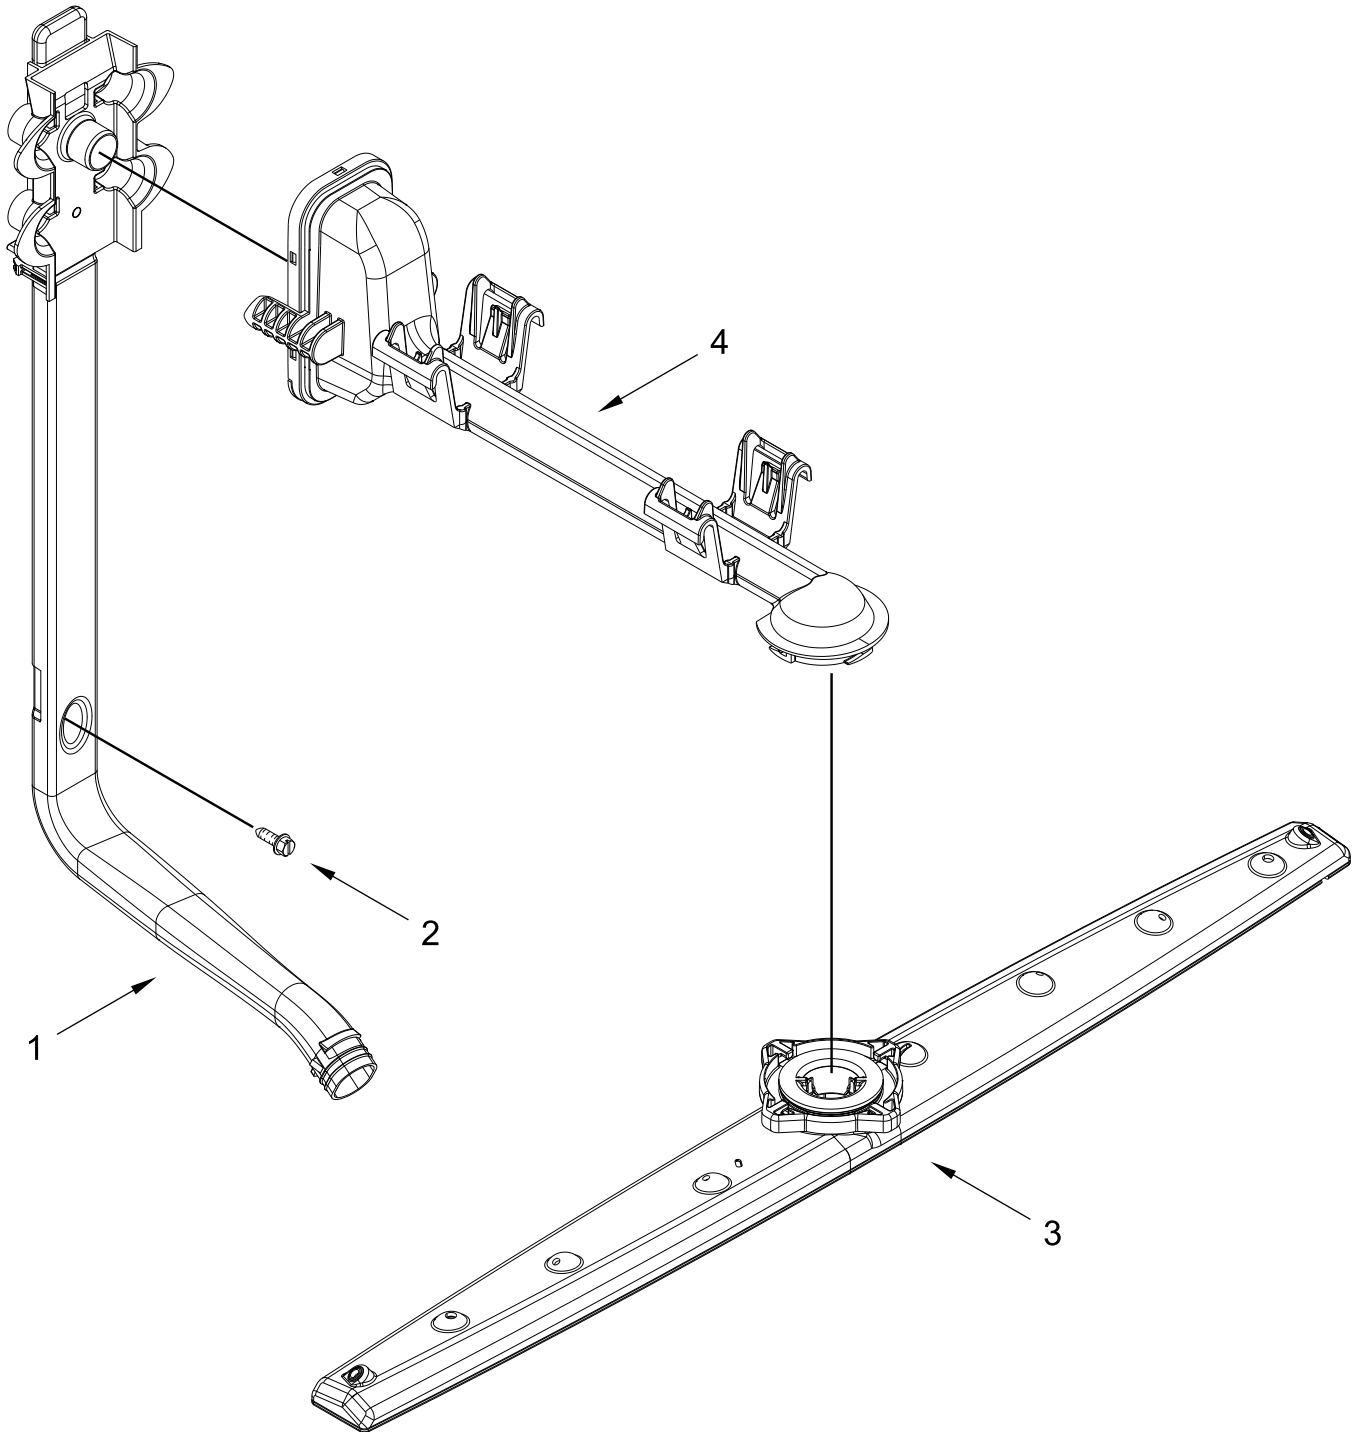

UPPER WASH AND RINSE PARTS

UPPER WASH AND RINSE PARTS

<u>Illus.</u> <u>No.</u>	<u>Part No.</u>	<u>Description</u>	<u>Illus.</u> <u>No.</u>	<u>Part No.</u>	<u>Description</u>
1	W11462355	Feed Tube Assembly	3	W10498900	Sprayarm
2	W10165274	Screw	4	W10340681	Manifold