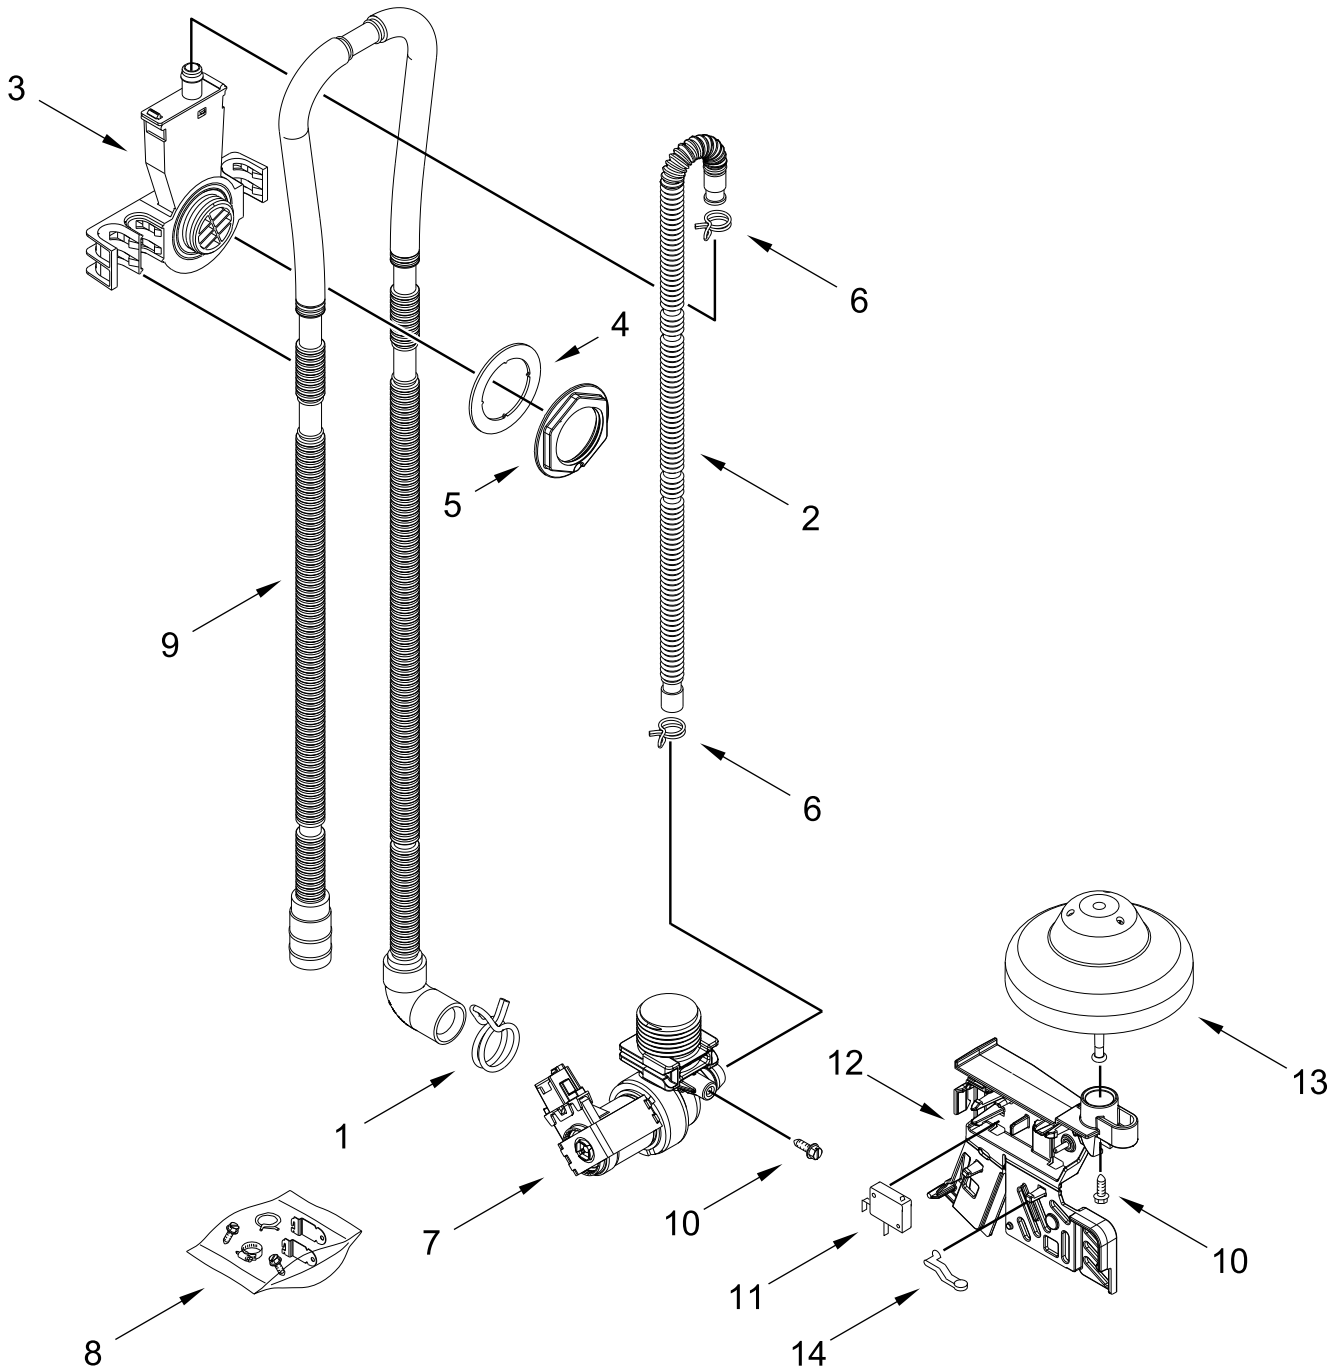

FILL, DRAIN AND OVERFILL PARTS

FILL, DRAIN AND OVERFILL PARTS

<u>Illus.</u> <u>No.</u>	<u>Part No.</u>	<u>Description</u>	<u>Illus.</u> <u>No.</u>	<u>Part No.</u>	<u>Description</u>	<u>Illus.</u> <u>No.</u>	<u>Part No.</u>	<u>Description</u>
1	370445	Clamp, Hose	6	371505	Clamp, Hose	10	304231	Screw
2	W10769066	Inlet Hose	7	W11669944	Fill Valve Assembly	11	W10195039	Switch, Overfill Control
3	W10195536	Inlet, Water (Also Order Item 4)	8	W10292152	Miscellaneous Parts Bag (Contains 2 Screws, 2 Clamps, & 2 Brackets)	12	W10316267	Standpipe, Overfill
4	8531323	Gasket				13	W10346525	Float & Retainer Assembly
5	W10508676	Nut, Inlet (Also Order Item 4)	9	W10545278	Drain loop with check valve assembly	14	W10195037	Lever, Overfill Switch