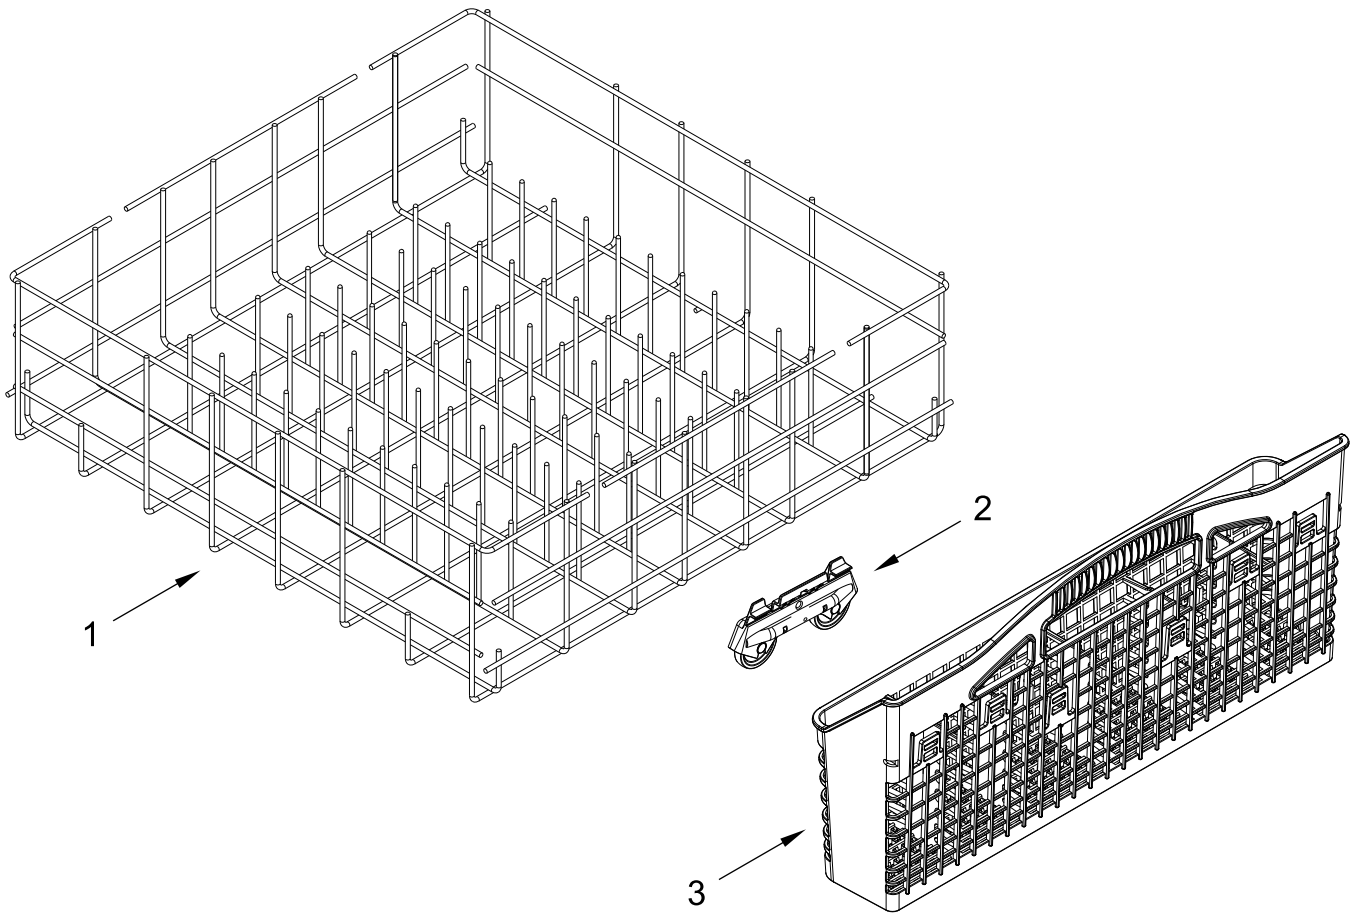

LOWER RACK PARTS

LOWER RACK PARTS

<u>Illus.</u> <u>No.</u>	<u>Part No.</u>	<u>Description</u>
1	8561705	Dishrack, Lower
2	8268645	Wheel & Transport Assembly
3	8562045	Basket, Silverware (Assembly)