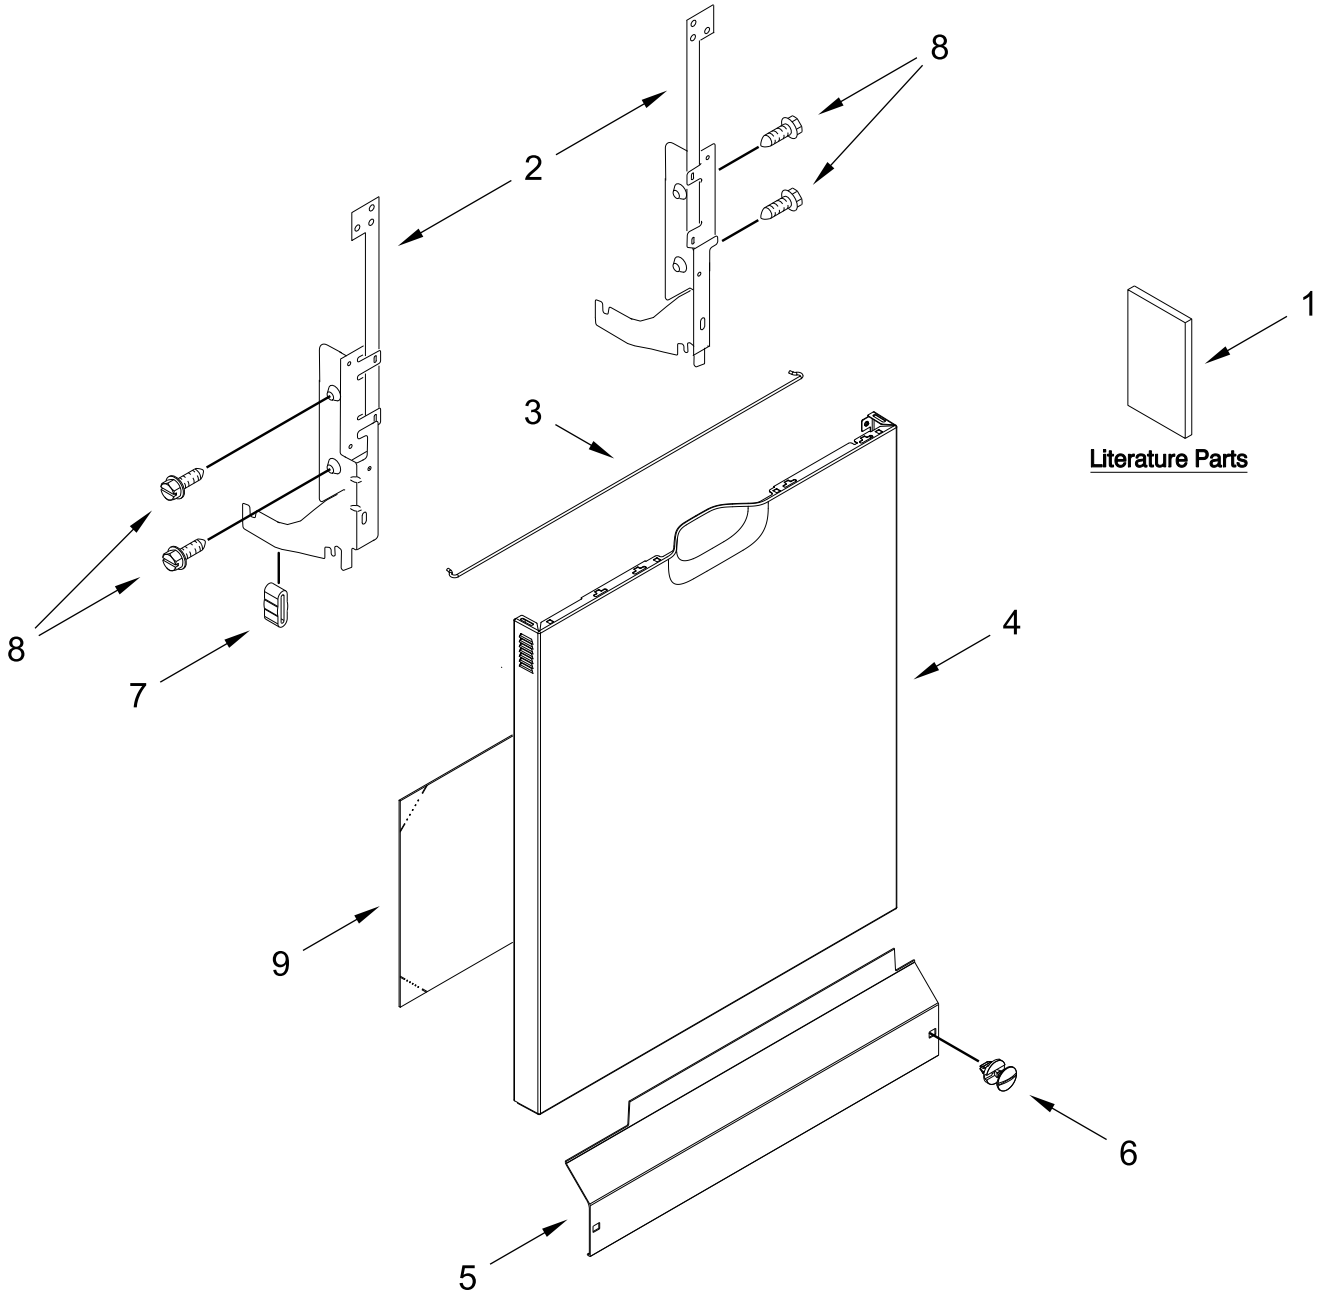

Dishwasher

MODELS:

WDF332PAMB0 (Black)
WDF332PAMW0 (White)
WDF332PAMS0 (Stainless)

DOOR AND PANEL PARTS

DOOR AND PANEL PARTS

<u>Illus. No.</u>	<u>Part No.</u>	<u>Description</u>	<u>Illus. No.</u>	<u>Part No.</u>	<u>Description</u>	<u>Illus. No.</u>	<u>Part No.</u>	<u>Description</u>
1		Literature Parts	4		Panel Front	6		Fastener
	W11650685	Energy Guide		W11546165	Black		W10503548	Black
	W11532445	Owners Manual		W11546166	White		W10503549	White
	W11532444	Tech Sheet		W11546173	Stainless	7	8268961	Sleeve, Friction
2		Arm, Hinge	5		Access Panel	8	489470	Screw
	W11546151	Left Hand		W10441006	Black	9	W10073520	Insulation, Door
	W11546150	Right Hand		W10441007	White			
3	W10803537	Stiffener, Door						

CONTROL PANEL AND LATCH PARTS

CONTROL PANEL AND LATCH PARTS

<u>Illus.</u> <u>No.</u>	<u>Part No.</u>	<u>Description</u>	<u>Illus.</u> <u>No.</u>	<u>Part No.</u>	<u>Description</u>	<u>Illus.</u> <u>No.</u>	<u>Part No.</u>	<u>Description</u>
1		Console Assembly	3	W11549367	Handle, Upper	6	W10825369	Brace, Connector
	W11565671	Black	4	W11549368	Light Pipe w/ integrated button tree	7	W11665217	Control, Electronic
	W11565672	White				8	3400061	Screw
2	W10825638	Box, Connector	5	W10711884	Screw			

INNER DOOR PARTS

INNER DOOR PARTS

<u>Illus.</u> <u>No.</u>	<u>Part No.</u>	<u>Description</u>	<u>Illus.</u> <u>No.</u>	<u>Part No.</u>	<u>Description</u>	<u>Illus.</u> <u>No.</u>	<u>Part No.</u>	<u>Description</u>
1	W10348409	Screw	5	W10329609	Vent Assembly (Includes Item 4)	10	W10462232	Bracket, Dispenser
2	W11467680	Inner Door (Also Order Item 4)	6	W10428217	Dispenser, Assembly	11	W10524922	Cap, Rinse Aid
3	W10482094	Cover, Dispenser	7	W11595229	Wiring Harness	12	W10334900	Bezel, Vent
4	8269259	Gasket, Vent	8	W10177098	Screw	13	W10574864	Latch Assembly (Includes Switch)
			9	W10274923	Seal, Console/Door	14	W10348408	Screw