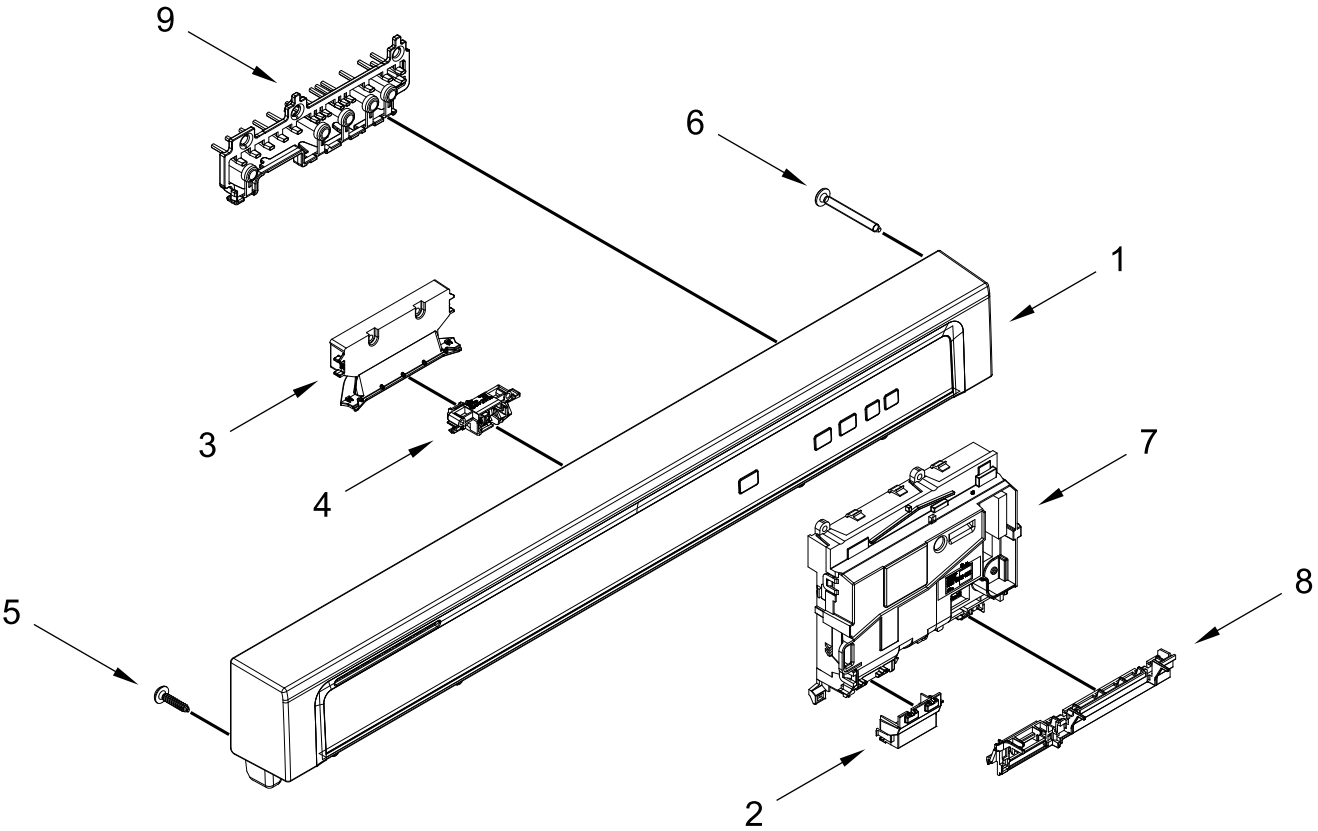

Dishwasher

MODELS:

WDF341PAPB1 (Black)
WDF341PAPW1 (White)
WDF341PAPT1 (Biscuit)
WDF341PAPM1 (Stainless)

DOOR AND PANEL PARTS

DOOR AND PANEL PARTS

<u>Illus.</u> <u>No.</u>	<u>Part No.</u>	<u>Description</u>	<u>Illus.</u> <u>No.</u>	<u>Part No.</u>	<u>Description</u>	<u>Illus.</u> <u>No.</u>	<u>Part No.</u>	<u>Description</u>
1		Literature Parts	4		Panel Front	6	W10315897	Insulation, Front Panel
	W11655293	Energy Guide		W11546165	Black	7	8268961	Sleeve, Friction
	W11532445	Owners Manual		W11546166	White	8		Fastener
	W11532444	Tech Sheet		W11546172	Biscuit		W10503548	Black
2		Arm, Hinge		W11546173	Stainless		W10503549	White
	W11546151	Left Hand	5		Access Panel		W10503550	Biscuit
	W11546150	Right Hand		W10799402	Black	9	W10519755	Insulation, Toe Panel
3	W10803537	Stiffener, Door		W10799403	White	10	489470	Screw
				W10799404	Biscuit			

CONTROL PANEL AND LATCH PARTS

CONTROL PANEL AND LATCH PARTS

<u>Illus. No.</u>	<u>Part No.</u>	<u>Description</u>	<u>Illus. No.</u>	<u>Part No.</u>	<u>Description</u>	<u>Illus. No.</u>	<u>Part No.</u>	<u>Description</u>
1		Console Assembly (Includes Insert)	2	W10825638	Box, Connector	7	W11665215	Control, Electronic
	W11546167	Black	3	W11549367	Handle, Upper	8	W10825369	Brace, Connector
	W11546168	White	4	W10574864	Latch Assembly (Includes Switch)	9	W11549368	Light Pipe w/ integrated button tree
	W11546169	Biscuit	5	W10711884	Screw			
	W11546171	Stainless	6	W10348408	Screw			

INNER DOOR PARTS

INNER DOOR PARTS

<u>Illus.</u> <u>No.</u>	<u>Part No.</u>	<u>Description</u>	<u>Illus.</u> <u>No.</u>	<u>Part No.</u>	<u>Description</u>	<u>Illus.</u> <u>No.</u>	<u>Part No.</u>	<u>Description</u>
1	W10348409	Screw	5	W10329609	Vent Assembly (Also Order Item 4)	9	W10274923	Seal, Console/Door
2	W11467680	Inner Door (Also Order Item 4)	6	W10428217	Dispenser, Assembly	10	W10462232	Bracket, Dispenser
3	W10482094	Cover, Dispenser	7	W11595228	Wiring Harness	11	W10524922	Cap, Rinse Aid
4	8269259	Gasket, Vent	8	W10177098	Screw	12	W10334900	Bezel, Vent