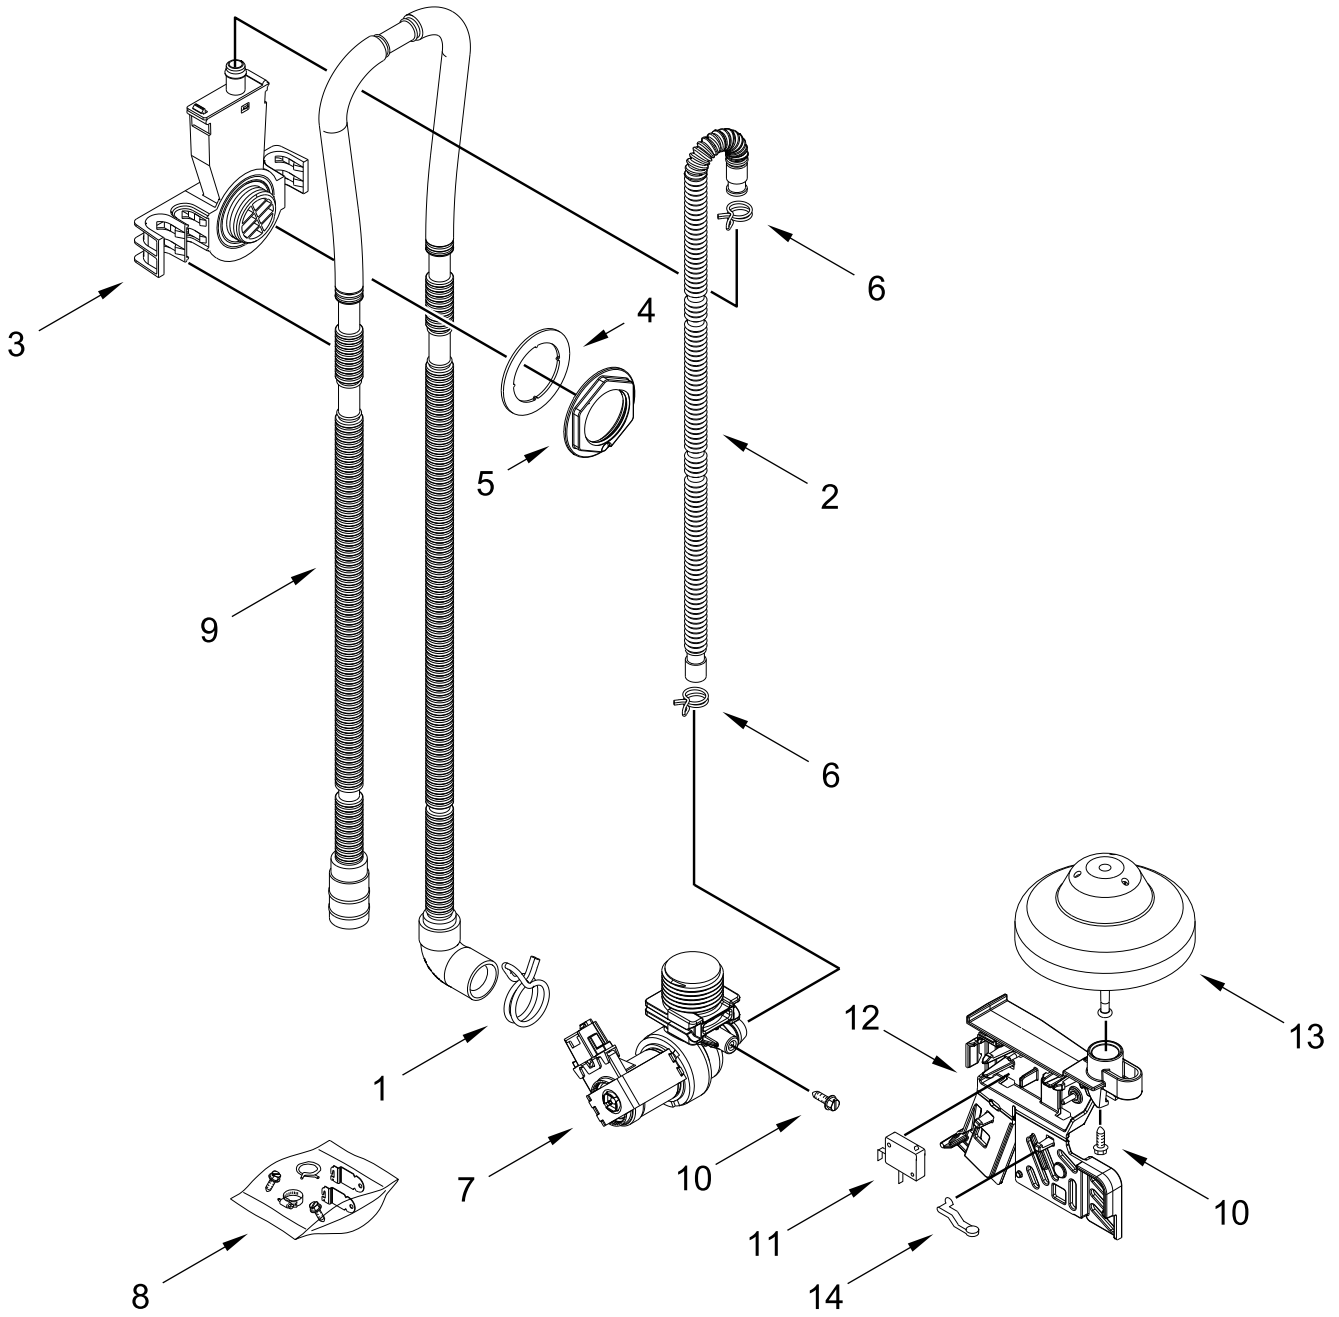

FILL, DRAIN AND OVERFILL PARTS

FILL, DRAIN AND OVERFILL PARTS

<u>Illus.</u> <u>No.</u>	<u>Part No.</u>	<u>Description</u>	<u>Illus.</u> <u>No.</u>	<u>Part No.</u>	<u>Description</u>	<u>Illus.</u> <u>No.</u>	<u>Part No.</u>	<u>Description</u>
1	370445	Clamp, Hose	6	371505	Clamp, Hose	10	304231	Screw
2	W10769066	Inlet Hose	7	W11669944	Fill Valve Assembly	11	W10195039	Switch, Overfill Control
3	W10195536	Inlet, Water (Also Order Item 4)	8	W10292152	Miscellaneous Parts Bag (Contains 2 Screws, 2 Clamps, & 2 Brackets)	12	W10316267	Standpipe, Overfill
4	8531323	Gasket				13	W10346525	Float & Retainer Assembly
5	W10508676	Nut, Inlet (Also Order Item 4)	9	W10545278	Drain loop with check valve assembly	14	W10195037	Lever, Overfill Switch