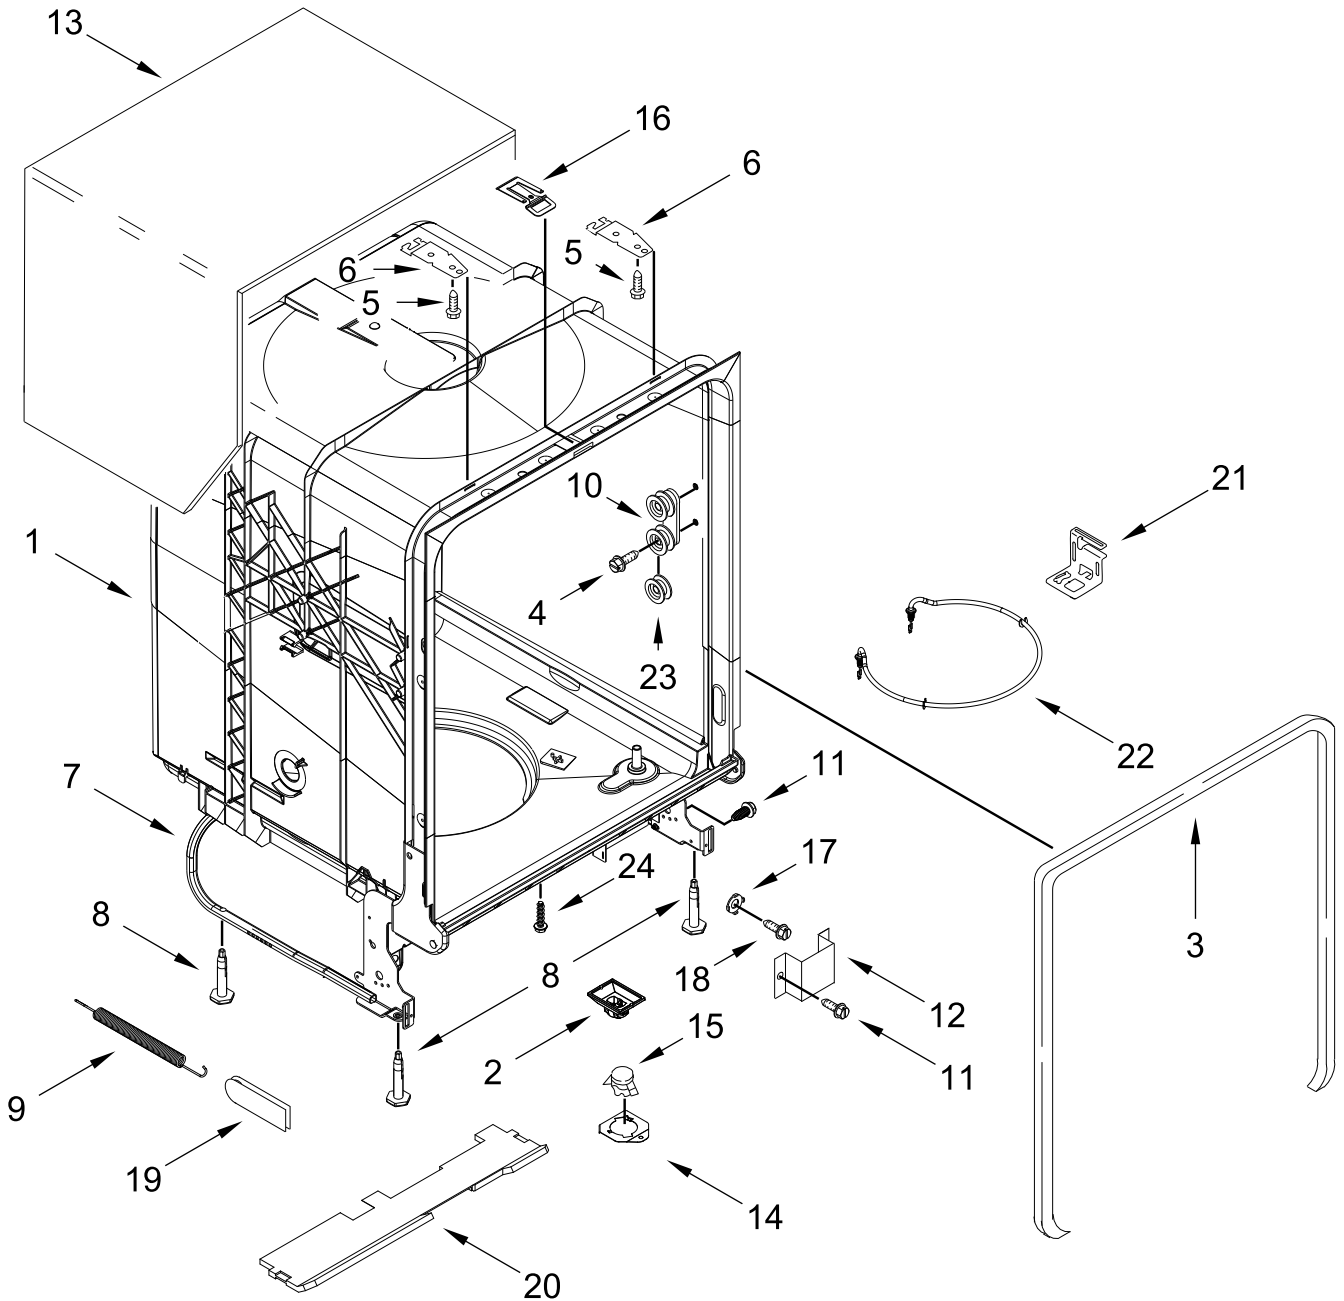

TUB AND FRAME PARTS

TUB AND FRAME PARTS

<u>Illus.</u> <u>No.</u>	<u>Part No.</u>	<u>Description</u>	<u>Illus.</u> <u>No.</u>	<u>Part No.</u>	<u>Description</u>	<u>Illus.</u> <u>No.</u>	<u>Part No.</u>	<u>Description</u>
1	W11467711	Tub Assembly (Includes Heater Assembly)	11	W10277003	Screw	21	W10732961	Bracket, Heater Support
2	W11656602	Shield, Thermostat	12	8268991	Cover, Terminal Box	22	W10441445	Heater Element Assembly
3	W11425053	Seal, Tub	13	W10866979	Shield, Tub Sound			(Includes Heater Washer & Nut)
4	W10341745	Screw	14	W11525335	Clip, Thermostat			
5	W11296374	Screw	15	3371618	Thermostat			
6	8269145	Bracket, Undercounter	16	W10544004	Strike, Latch			
7	W11623675	Support, Bottom	17	3378128	Washer, Pronged Cup			NOTE: If heater element is removed, it must be replaced.
8	W10619352	Leveler, Leg	18	3400014	Screw, Grounding	23	8270018	Wheel
9	W10337934	Spring, Door Balance	19	8268990	Bushing, Door Spring	24	3400892	Screw
10	8575897	Wheel Assembly	20	W10819539	Sound Insulation, Bottom