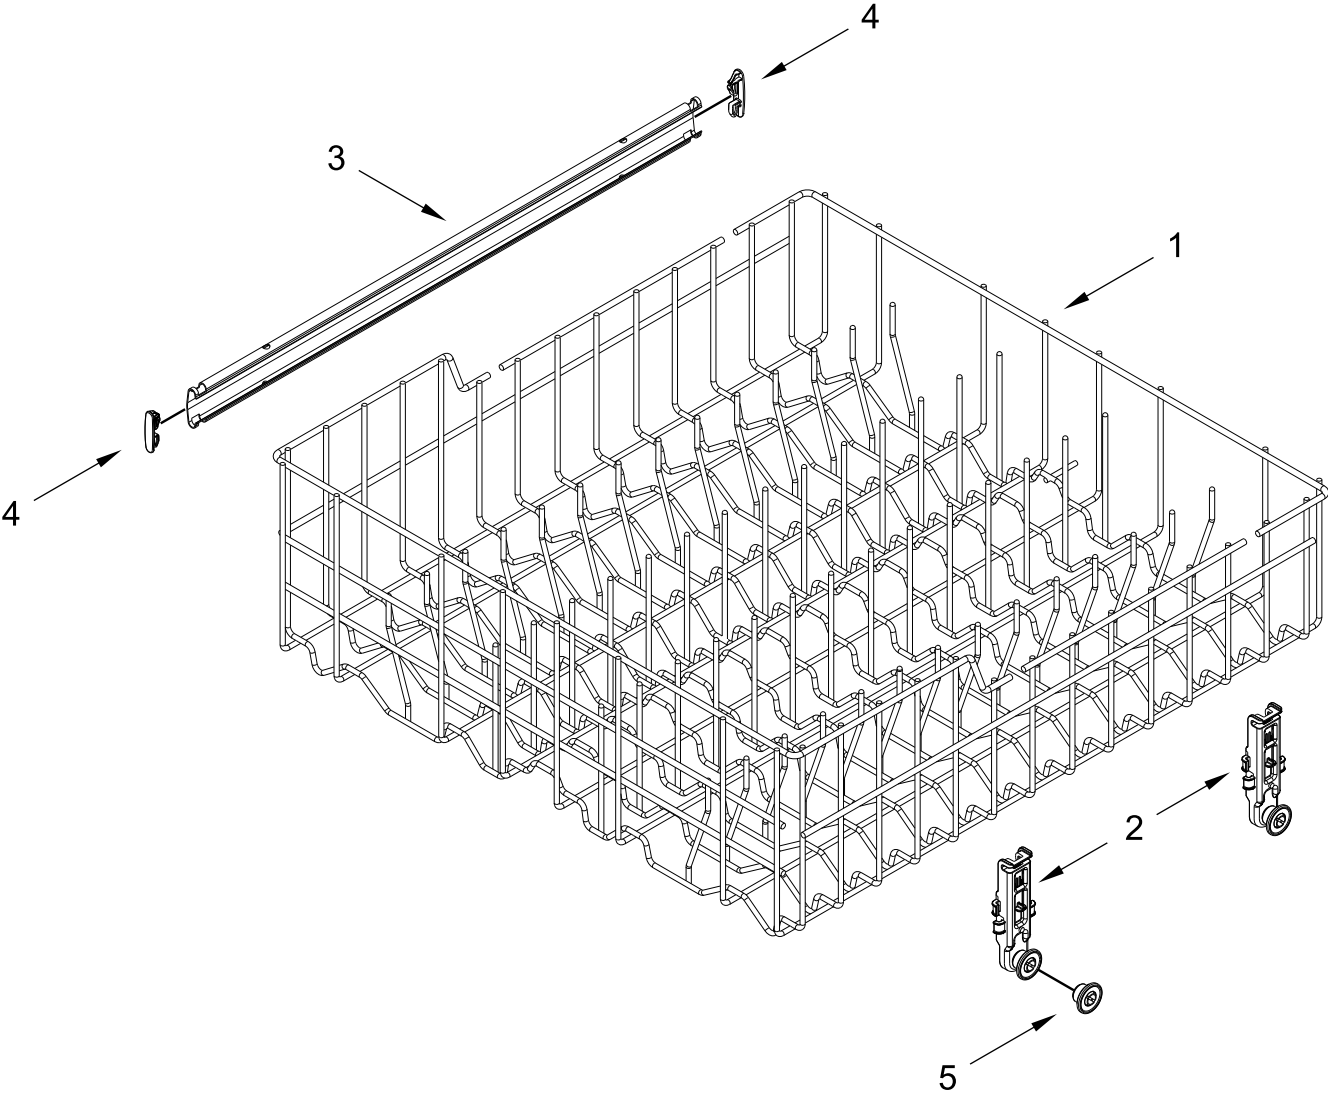

UPPER RACK AND TRACK PARTS

UPPER RACK AND TRACK PARTS

<u>Illus.</u> <u>No.</u>	<u>Part No.</u>	<u>Description</u>	<u>Illus.</u> <u>No.</u>	<u>Part No.</u>	<u>Description</u>	<u>Illus.</u> <u>No.</u>	<u>Part No.</u>	<u>Description</u>
1	8539214	Dishrack, Upper	3	3385089	Track, Dishrack	4	8565925	Stop, Track (Non-Removable)
2	8268655	Mount, Wheel Stationary				5	3385088	Wheel Items