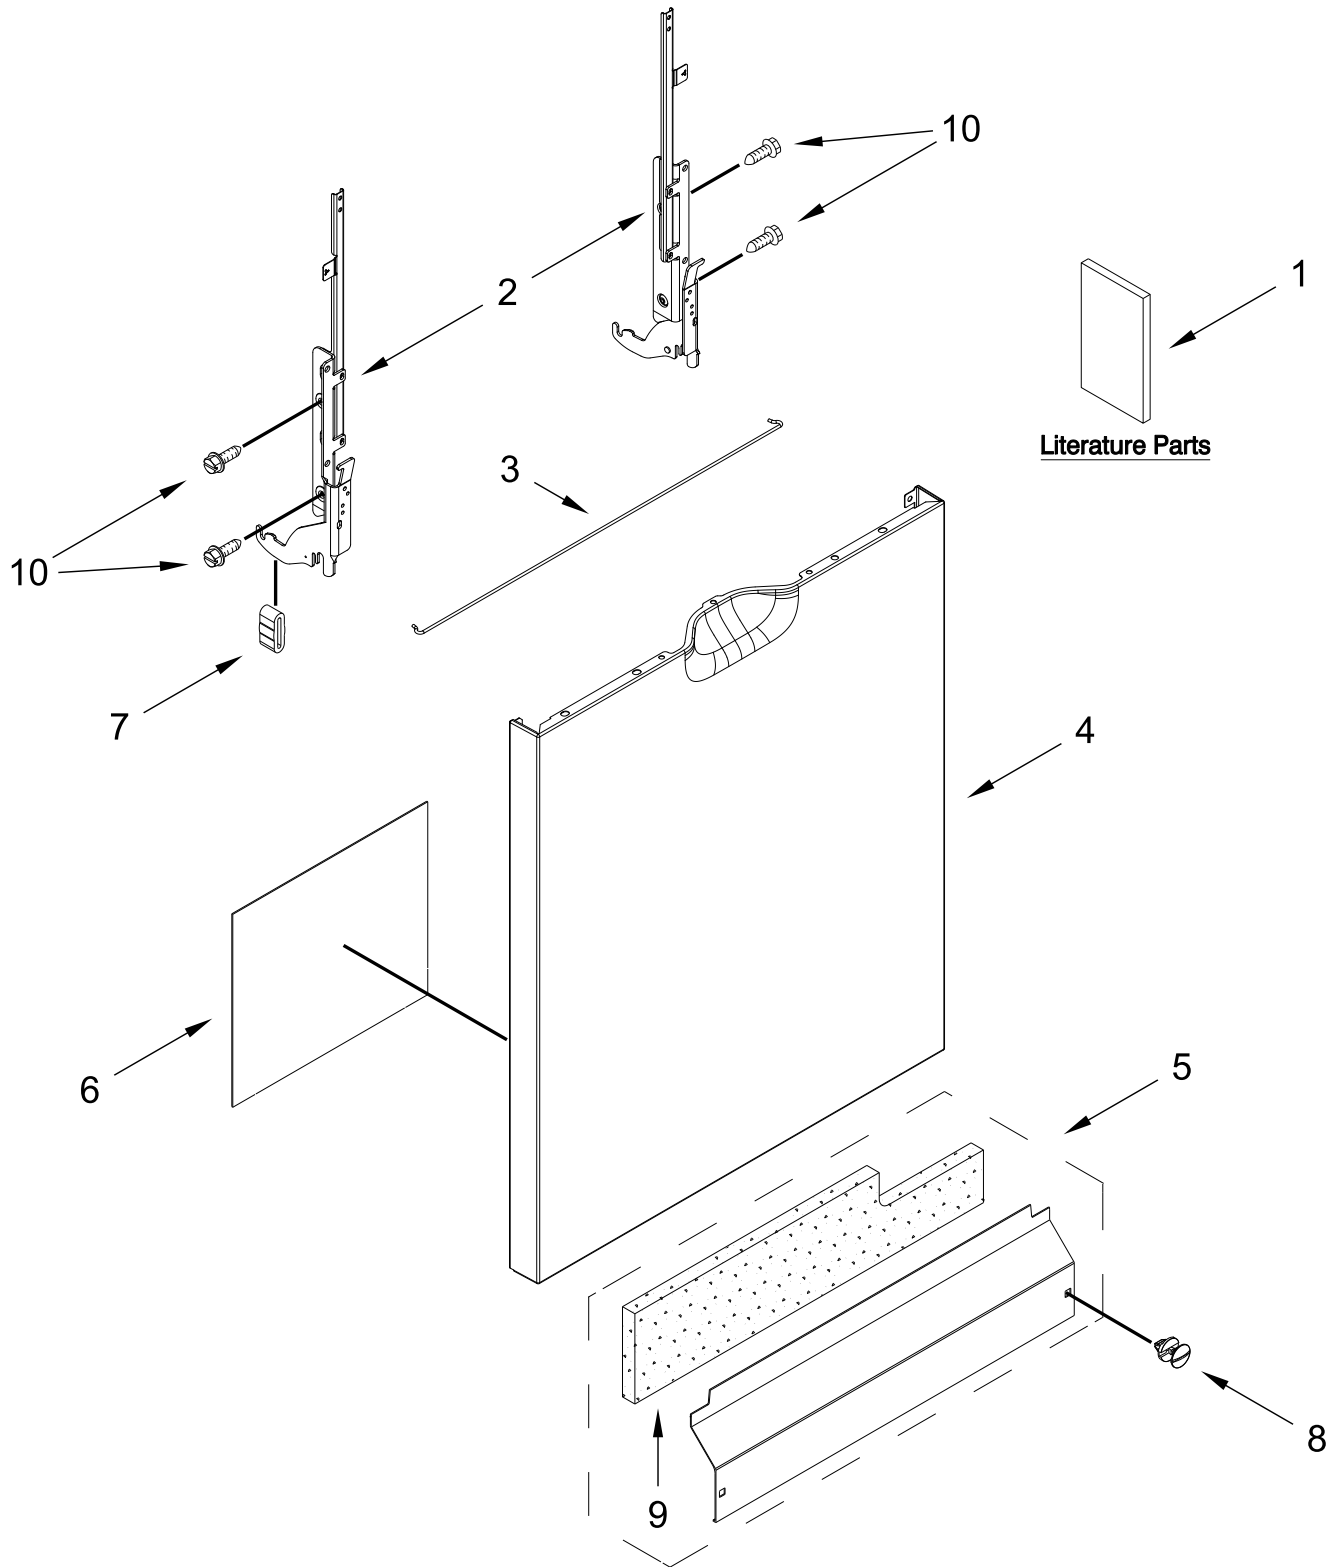

Dishwasher

MODELS:

WDF341PAPB1 (Black)
WDF341PAPW1 (White)
WDF341PAPT1 (Biscuit)
WDF341PAPM1 (Stainless)

DOOR AND PANEL PARTS

DOOR AND PANEL PARTS

<u>Illus.</u> <u>No.</u>	<u>Part No.</u>	<u>Description</u>	<u>Illus.</u> <u>No.</u>	<u>Part No.</u>	<u>Description</u>	<u>Illus.</u> <u>No.</u>	<u>Part No.</u>	<u>Description</u>
1		Literature Parts	4		Panel Front	6	W10315897	Insulation, Front Panel
	W11655293	Energy Guide		W11546165	Black	7	8268961	Sleeve, Friction
	W11532445	Owners Manual		W11546166	White	8		Fastener
	W11532444	Tech Sheet		W11546172	Biscuit		W10503548	Black
2		Arm, Hinge		W11546173	Stainless		W10503549	White
	W11546151	Left Hand	5		Access Panel		W10503550	Biscuit
	W11546150	Right Hand		W10799402	Black	9	W10519755	Insulation, Toe Panel
3	W10803537	Stiffener, Door		W10799403	White	10	489470	Screw
				W10799404	Biscuit			

CONTROL PANEL AND LATCH PARTS

CONTROL PANEL AND LATCH PARTS

<u>Illus. No.</u>	<u>Part No.</u>	<u>Description</u>	<u>Illus. No.</u>	<u>Part No.</u>	<u>Description</u>	<u>Illus. No.</u>	<u>Part No.</u>	<u>Description</u>
1		Console Assembly (Includes Insert)	2	W10825638	Box, Connector	7	W11665215	Control, Electronic
	W11546167	Black	3	W11549367	Handle, Upper	8	W10825369	Brace, Connector
	W11546168	White	4	W10574864	Latch Assembly (Includes Switch)	9	W11549368	Light Pipe w/ integrated button tree
	W11546169	Biscuit	5	W10711884	Screw			
	W11546171	Stainless	6	W10348408	Screw			

INNER DOOR PARTS

INNER DOOR PARTS

<u>Illus.</u> <u>No.</u>	<u>Part No.</u>	<u>Description</u>	<u>Illus.</u> <u>No.</u>	<u>Part No.</u>	<u>Description</u>	<u>Illus.</u> <u>No.</u>	<u>Part No.</u>	<u>Description</u>
1	W10348409	Screw	5	W10329609	Vent Assembly (Also Order Item 4)	9	W10274923	Seal, Console/Door
2	W11467680	Inner Door (Also Order Item 4)	6	W10428217	Dispenser, Assembly	10	W10462232	Bracket, Dispenser
3	W10482094	Cover, Dispenser	7	W11595228	Wiring Harness	11	W10524922	Cap, Rinse Aid
4	8269259	Gasket, Vent	8	W10177098	Screw	12	W10334900	Bezel, Vent