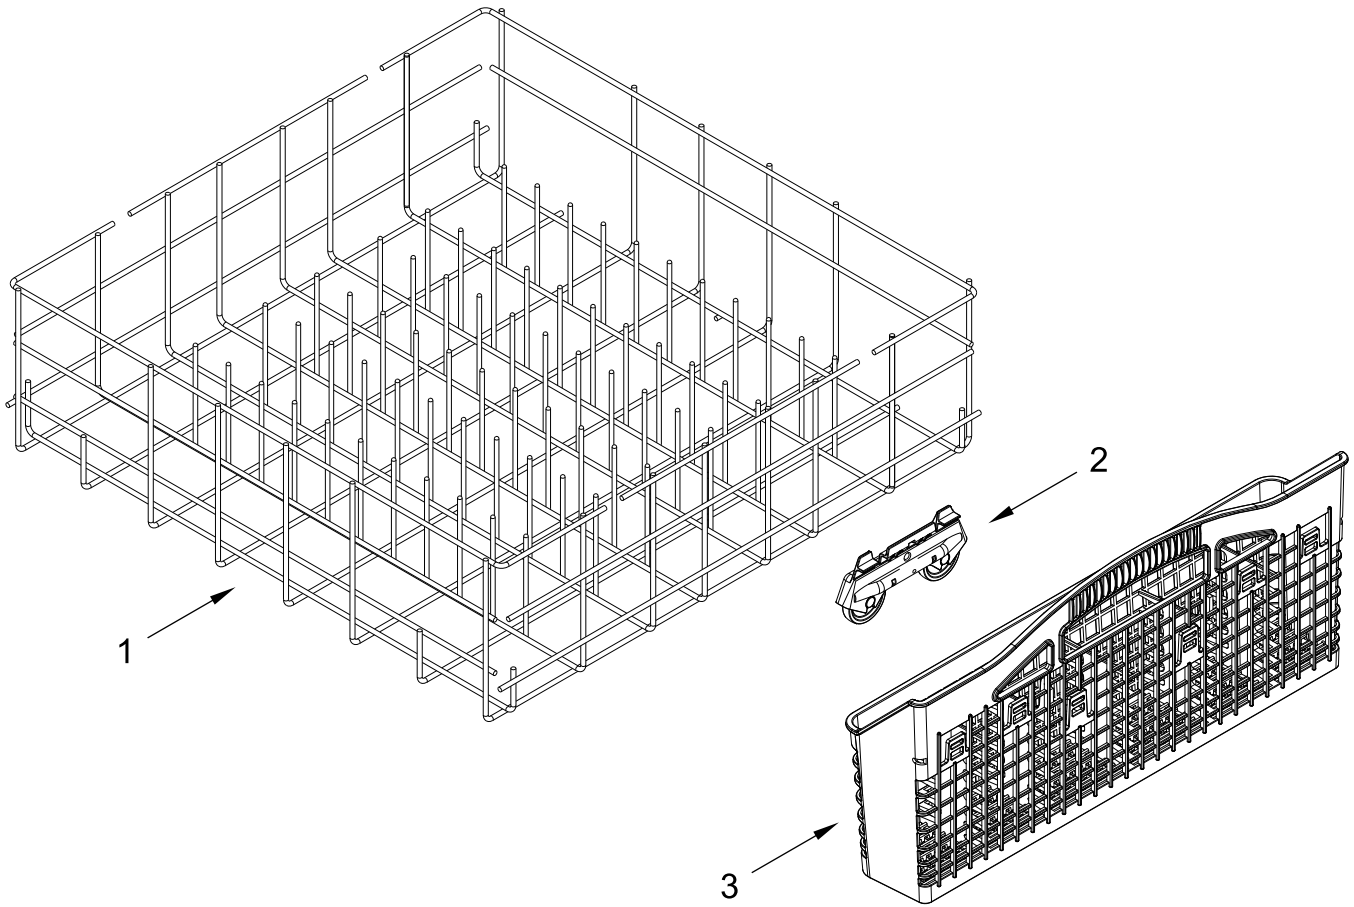

LOWER RACK PARTS

LOWER RACK PARTS

<u>Illus.</u> <u>No.</u>	<u>Part No.</u>	<u>Description</u>
1	8561705	Dishrack, Lower
2	8268645	Wheel & Transport Assembly
3	8562045	Basket, Silverware (Assembly)