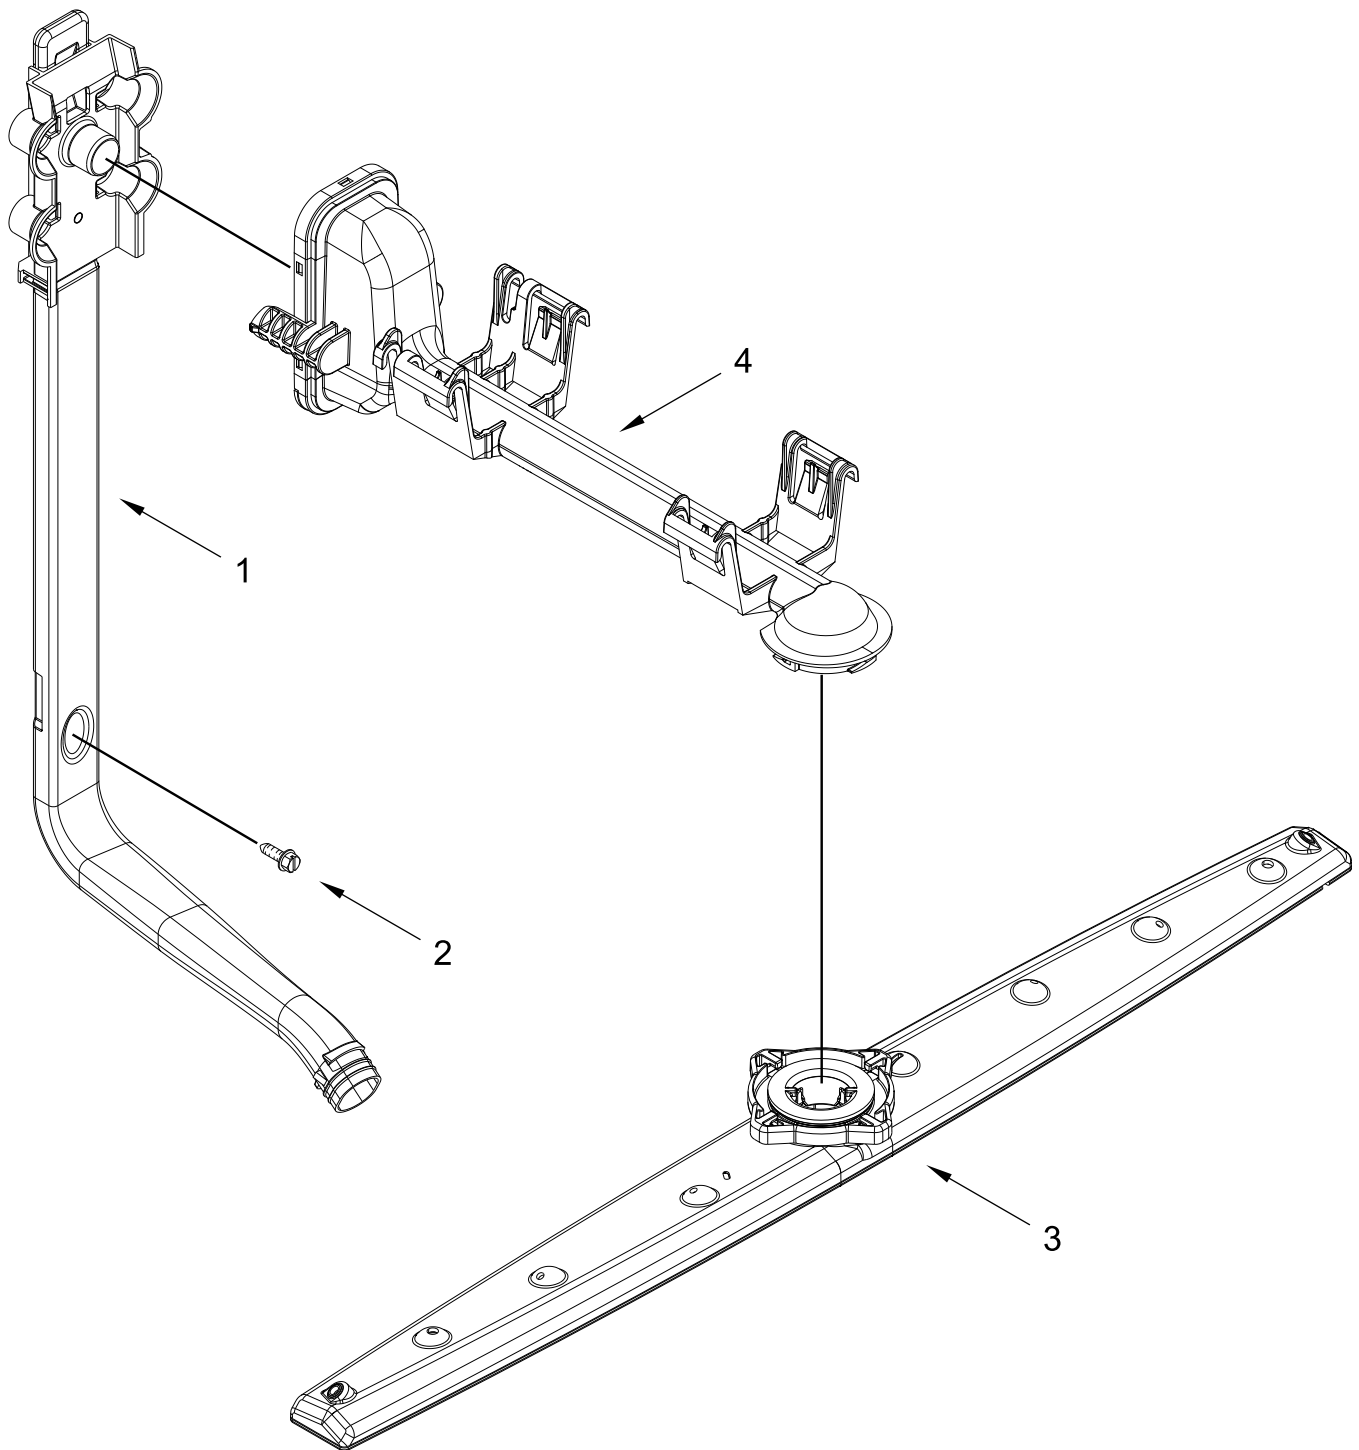

UPPER WASH AND RINSE PARTS

UPPER WASH AND RINSE PARTS

<u>Illus.</u> <u>No.</u>	<u>Part No.</u>	<u>Description</u>	<u>Illus.</u> <u>No.</u>	<u>Part No.</u>	<u>Description</u>
1	W11462355	Feed Tube Assembly	3	W10498900	Sprayarm
2	W10165274	Screw	4	W10340594	Manifold