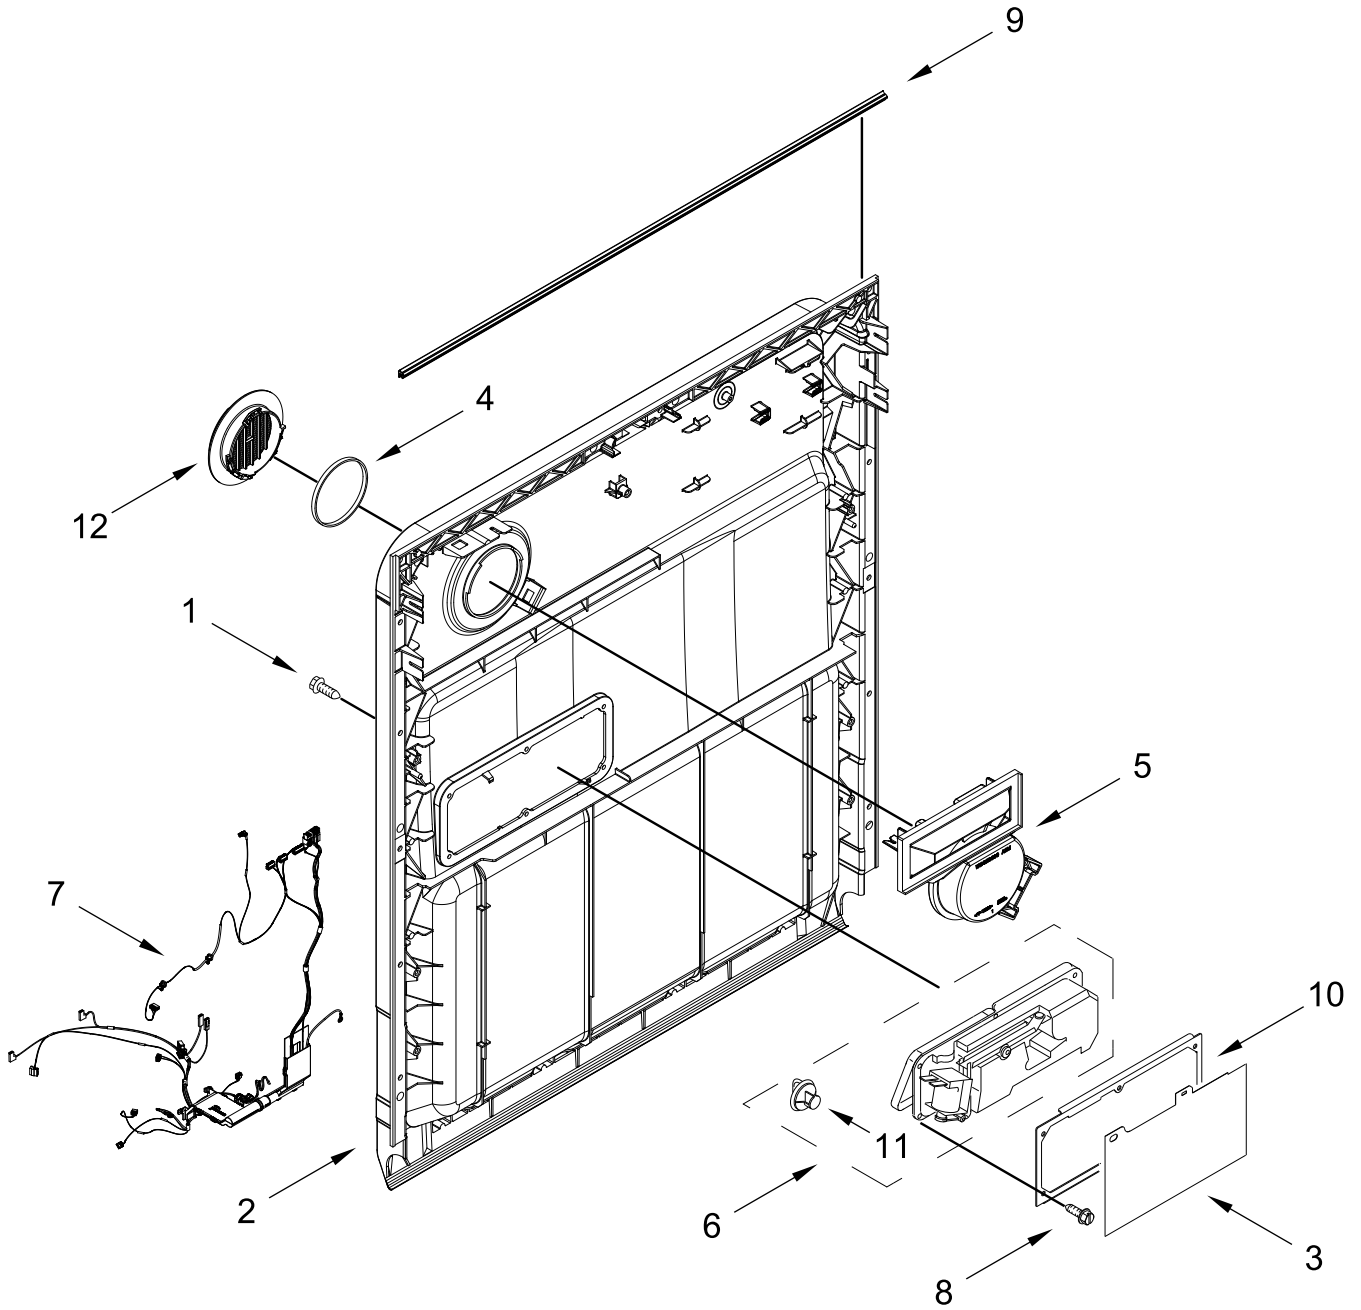

Dishwasher

MODELS:

WDF341PAPB1 (Black)
WDF341PAPW1 (White)
WDF341PAPT1 (Biscuit)
WDF341PAPM1 (Stainless)

DOOR AND PANEL PARTS

DOOR AND PANEL PARTS

<u>Illus.</u> <u>No.</u>	<u>Part No.</u>	<u>Description</u>	<u>Illus.</u> <u>No.</u>	<u>Part No.</u>	<u>Description</u>	<u>Illus.</u> <u>No.</u>	<u>Part No.</u>	<u>Description</u>
1		Literature Parts	4		Panel Front	6	W10315897	Insulation, Front Panel
	W11655293	Energy Guide		W11546165	Black	7	8268961	Sleeve, Friction
	W11532445	Owners Manual		W11546166	White	8		Fastener
	W11532444	Tech Sheet		W11546172	Biscuit		W10503548	Black
2		Arm, Hinge		W11546173	Stainless		W10503549	White
	W11546151	Left Hand	5		Access Panel		W10503550	Biscuit
	W11546150	Right Hand		W10799402	Black	9	W10519755	Insulation, Toe Panel
3	W10803537	Stiffener, Door		W10799403	White	10	489470	Screw
				W10799404	Biscuit			

CONTROL PANEL AND LATCH PARTS

CONTROL PANEL AND LATCH PARTS

<u>Illus. No.</u>	<u>Part No.</u>	<u>Description</u>	<u>Illus. No.</u>	<u>Part No.</u>	<u>Description</u>	<u>Illus. No.</u>	<u>Part No.</u>	<u>Description</u>
1		Console Assembly (Includes Insert)	2	W10825638	Box, Connector	7	W11665215	Control, Electronic
	W11546167	Black	3	W11549367	Handle, Upper	8	W10825369	Brace, Connector
	W11546168	White	4	W10574864	Latch Assembly (Includes Switch)	9	W11549368	Light Pipe w/ integrated button tree
	W11546169	Biscuit	5	W10711884	Screw			
	W11546171	Stainless	6	W10348408	Screw			

INNER DOOR PARTS

INNER DOOR PARTS

<u>Illus.</u> <u>No.</u>	<u>Part No.</u>	<u>Description</u>	<u>Illus.</u> <u>No.</u>	<u>Part No.</u>	<u>Description</u>	<u>Illus.</u> <u>No.</u>	<u>Part No.</u>	<u>Description</u>
1	W10348409	Screw	5	W10329609	Vent Assembly (Also Order Item 4)	9	W10274923	Seal, Console/Door
2	W11467680	Inner Door (Also Order Item 4)	6	W10428217	Dispenser, Assembly	10	W10462232	Bracket, Dispenser
3	W10482094	Cover, Dispenser	7	W11595228	Wiring Harness	11	W10524922	Cap, Rinse Aid
4	8269259	Gasket, Vent	8	W10177098	Screw	12	W10334900	Bezel, Vent