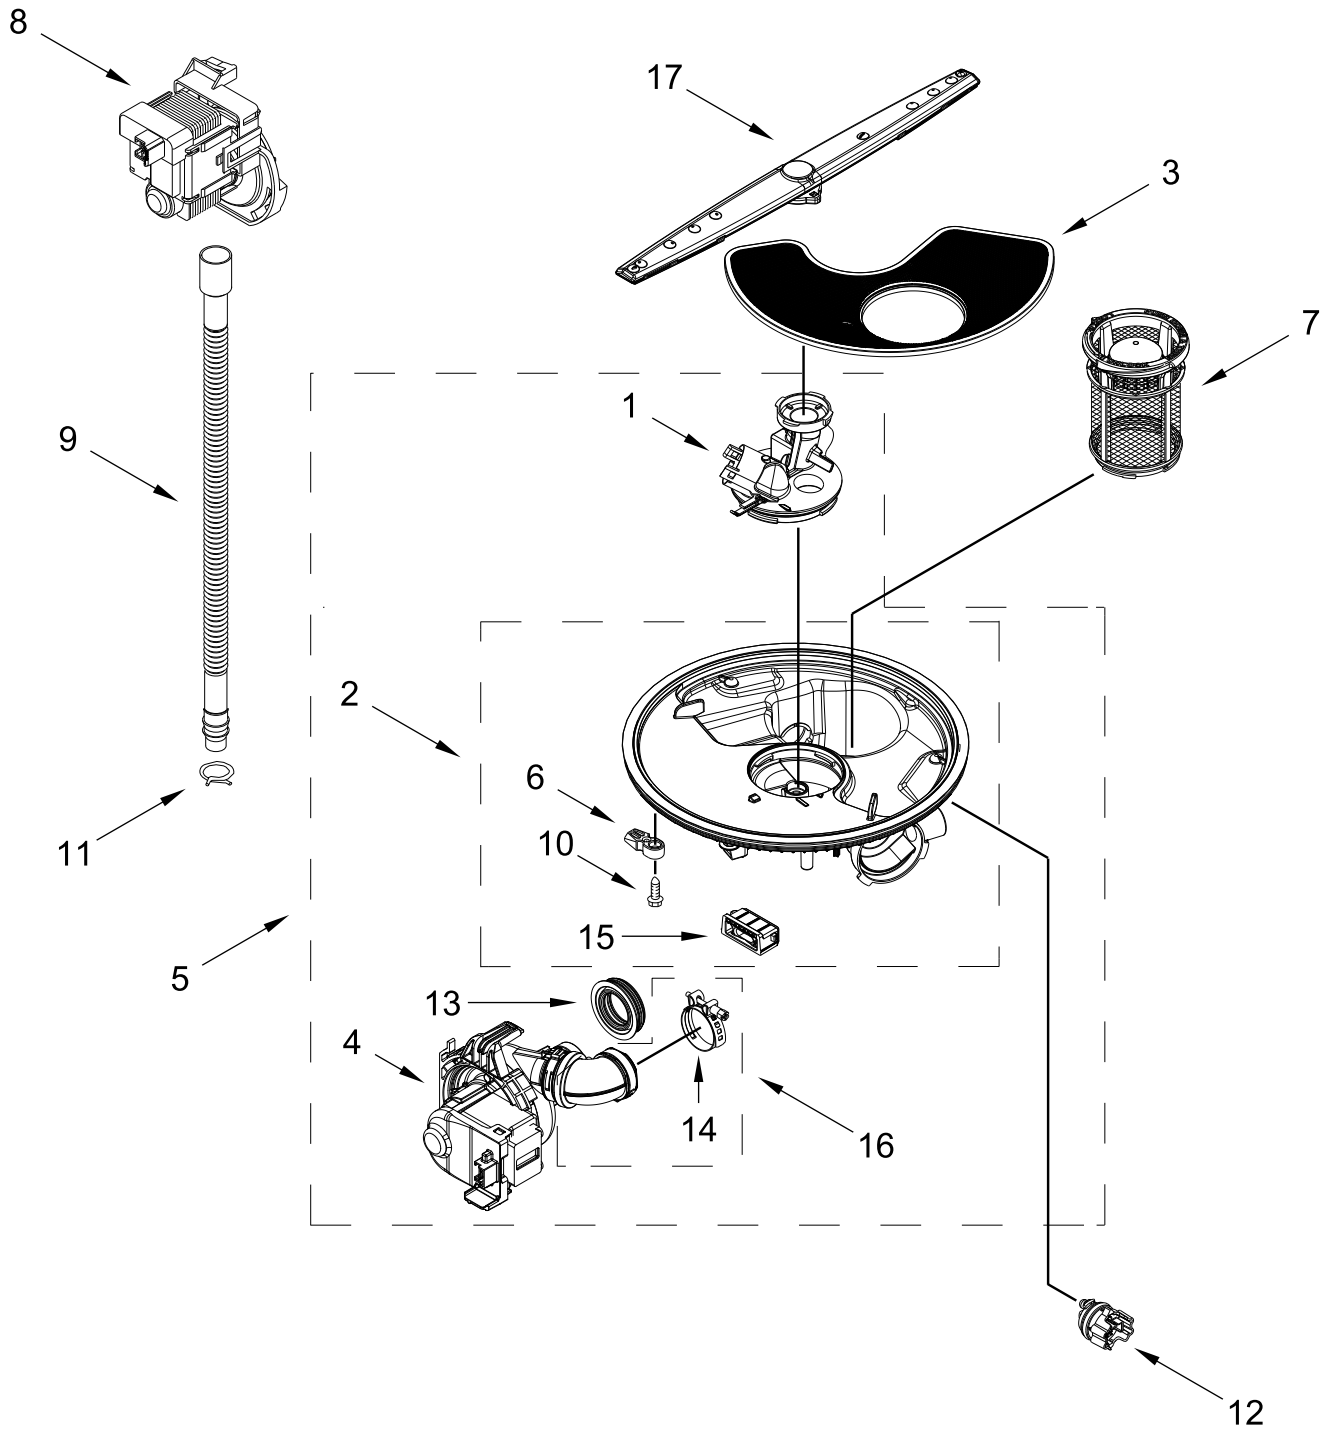

PUMP, WASHARM AND MOTOR PARTS

PUMP, WASHARM AND MOTOR PARTS

<u>Illus.</u> <u>No.</u>	<u>Part No.</u>	<u>Description</u>	<u>Illus.</u> <u>No.</u>	<u>Part No.</u>	<u>Description</u>	<u>Illus.</u> <u>No.</u>	<u>Part No.</u>	<u>Description</u>
1	W10455271	Cover, Outlet	6	W10372113	Tab, Sump	15	W10195086	Motor, Isolator
2	W10482462	Sump With Seal (Also Order Items 13 & 16)	7	W10789806	Filter Cup Assembly	16	W10445975	Hose Assembly (Includes 2 Clamps)
3	W10463906	Screen	8	W10724439	Pump, Drain	17	W10491331	Sprayarm
4	W11521435	Motor (Also Order Items 13 & 16)	9	8269144	Hose, Drain			
5	W11525546	Sump & Motor Assembly	10	W10348407	Screw			
			11	370445	Clamp, Hose			
			12	W11525024	Sensor, Temperature			
			13	W11182008	Grommet			
			14	W10169167	Clamp, Hose