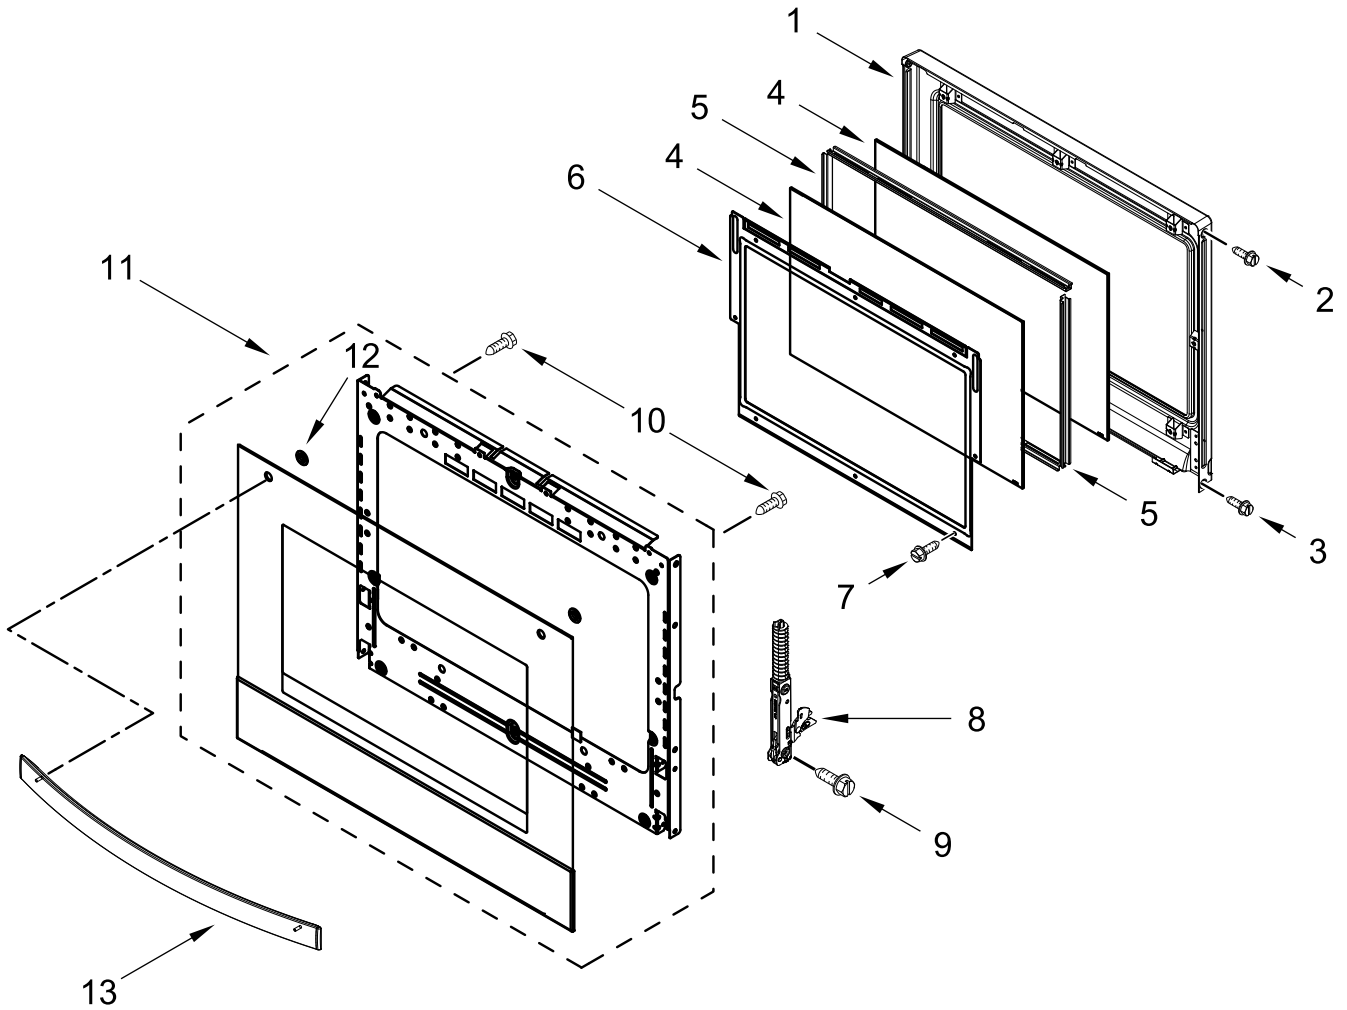

UPPER OVEN DOOR PARTS

UPPER OVEN DOOR PARTS

<u>Illus.</u> <u>No.</u>	<u>Part No.</u>	<u>Description</u>	<u>Illus.</u> <u>No.</u>	<u>Part No.</u>	<u>Description</u>	<u>Illus.</u> <u>No.</u>	<u>Part No.</u>	<u>Description</u>
1	W11302587	Liner Assembly	8	W11633416	Hinge, Door (Left)	13		Handle Assembly
2	7101P375-60	Screw		W11633417	Hinge, Door (Right)		W11532517	Stainless
3	W11290045	Screw	9	3196183	Screw		W11548014	Black Stainless
4	W10618107	Glass, Inner	10	W11317731	Screw (Black)			
5	W11302730	Spacer, Air Divider	11		Door Assembly			
6	W11174095	Retainer, Air Divider Glass		W11499218	Stainless			
				W11634524	Black Stainless			
7	7101P426-60	Screw	12	W10319024	Washer, Door