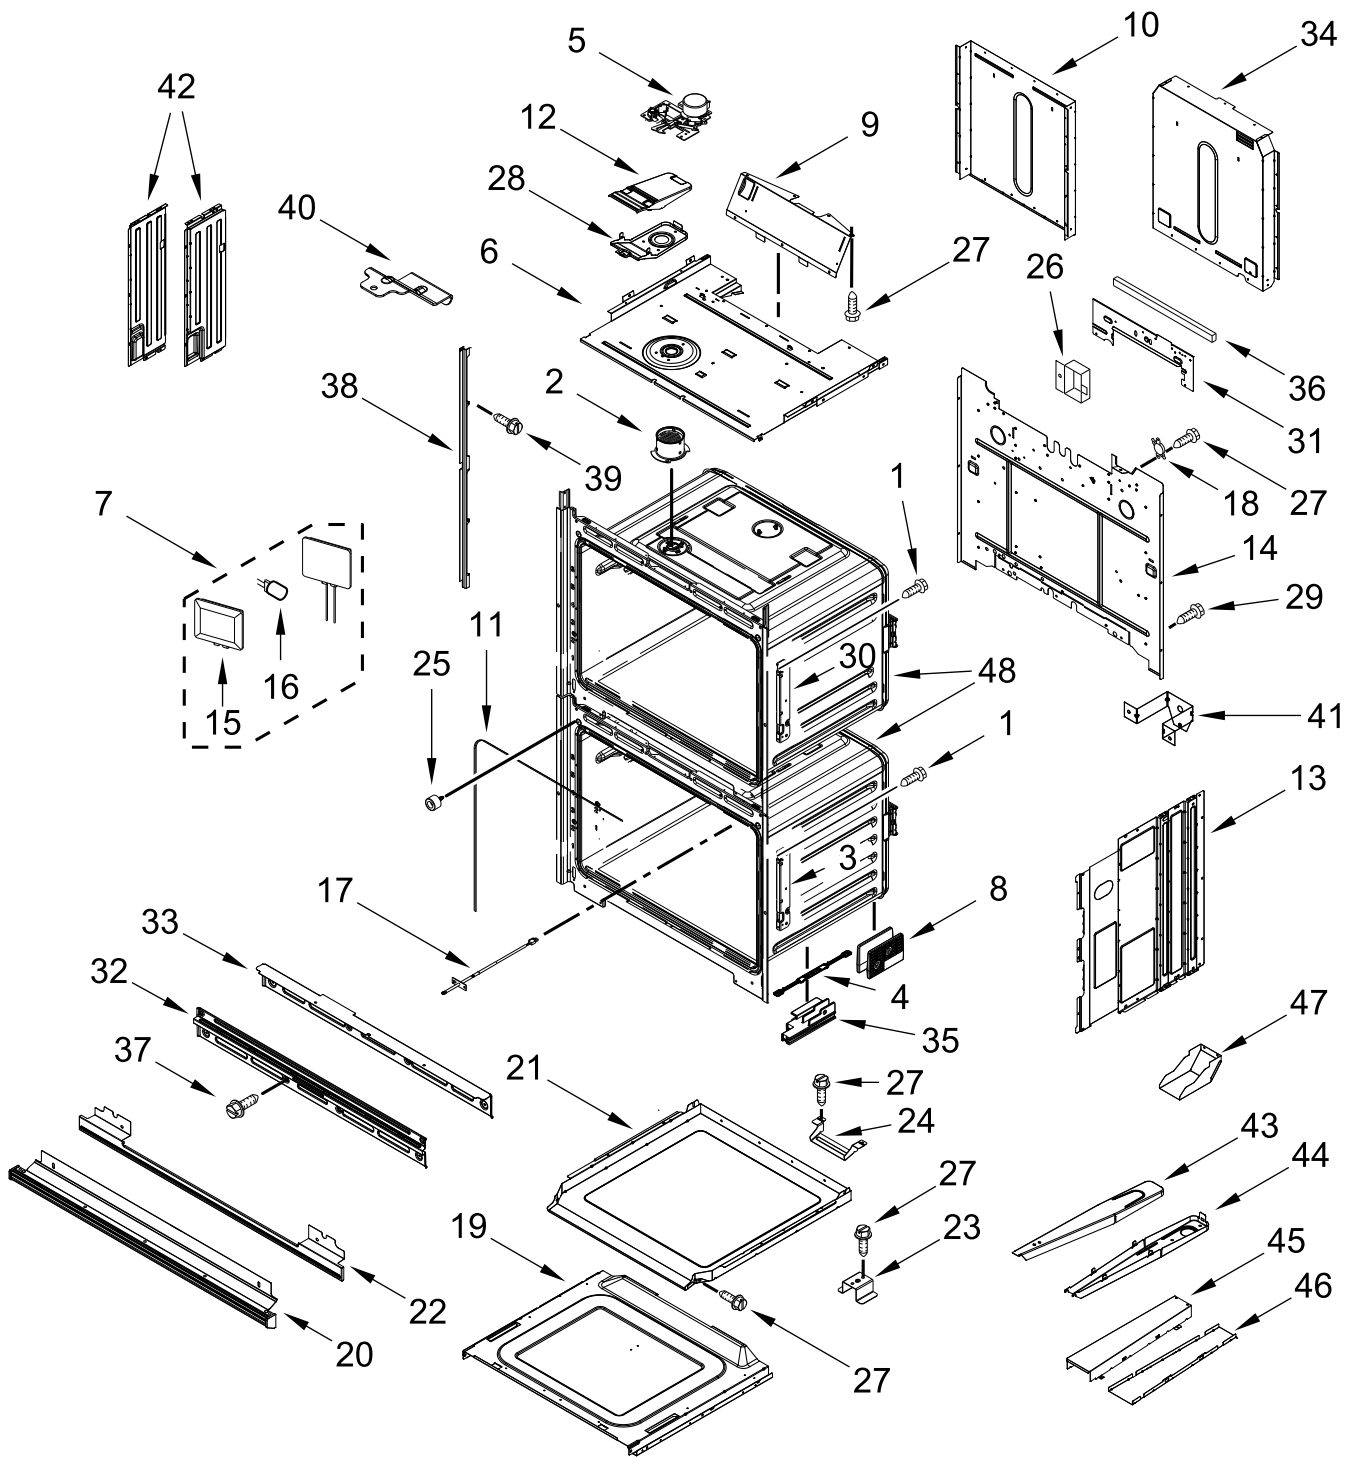

OVEN PARTS

OVEN PARTS

<u>Illus. No.</u>	<u>Part No.</u>	<u>Description</u>	<u>Illus. No.</u>	<u>Part No.</u>	<u>Description</u>	<u>Illus. No.</u>	<u>Part No.</u>	<u>Description</u>
1	W10254050	Screw	21	W11244446	Duct, Bottom Chassis	40	W11342780	Bracket, Top Front
2	W11085298	Tube, Vent	22		Trim, Bottom Vent	41	W11344645	Hat Bracket, Vent
3	W11239070	Receiver, Hinge (Left)		W11560859	Black	42	W11167419	Cover, Suction (Left)
	W11239072	Receiver, Hinge (Right)	23	W11135135	Support, Air Channel		W11186675	Cover, Suction (Right)
		(Lower)	24	W11390667	Spacer, Chassis Bottom Duct	43	W11256421	Cover, Top Back Exhaust
4	W11558603	Spacer, Base	25	W11166315	Bumper and Screw	44	W11256420	Base, Top Back Exhaust
5	W11132456	Latch, Motorized	26	8285593	Cover, Connector	45	W11256431	Cover, Lower Back Exhaust
6	W11168071	Top, Chassis	27	7101P426-60	Screw	46	W11256430	Base, Lower Back Exhaust
7	W11205574	Assembly, Oven Light	28	W11256423	Base, Vent Exhaust	47	W11256432	Deflector, Lower Back Exhaust
8	W11245118	Foot, Base	29	W10142292	Screw	48		Liner, Oven (Not Serviceable)
9	W10904163	Deflector, Blower	30	W11100732	Receiver, Hinge (Upper)			FOLLOWING PARTS NOT ILLUSTRATED
10	W11134657	Duct, Lower Chassis Back	31	W11186652	Bracket, U-Shape	W11188284		Insulation, Wrap
11	W11608108	Gasket	32	W11235482	Vent, Center 30"	W11234758		Insulation, Cavity
12	W11256424	Cover, Vent Exhaust	33	W11334857	Vent, Top 30 IN			
13	W11165274	Side, Chassis	34	W11165250	Duct, Chassis Back (Upper)			
14	W11223327	Back, Chassis						
15	W10472386	Lens, Light	35	W11245114	Foot, Chassis (Left)			
16	W10472384	Bulb, Light		W11245116	Foot, Chassis (Right)			
17	W11346074	Probe, Sensor	36	W11211345	Foam, U-Bracket			
18	4449751	Thermostat (TOD)	37	W11249635	Screw			
19	W11135103	Base, Chassis	38	W11235460	Cover, Side trim (Left)			
20		Assembly, Bottom Vent		W11235461	Cover, Side Trim (Right)			
	W11467754	Stainless	39	W11404000	Screw			
	W11467336	Black