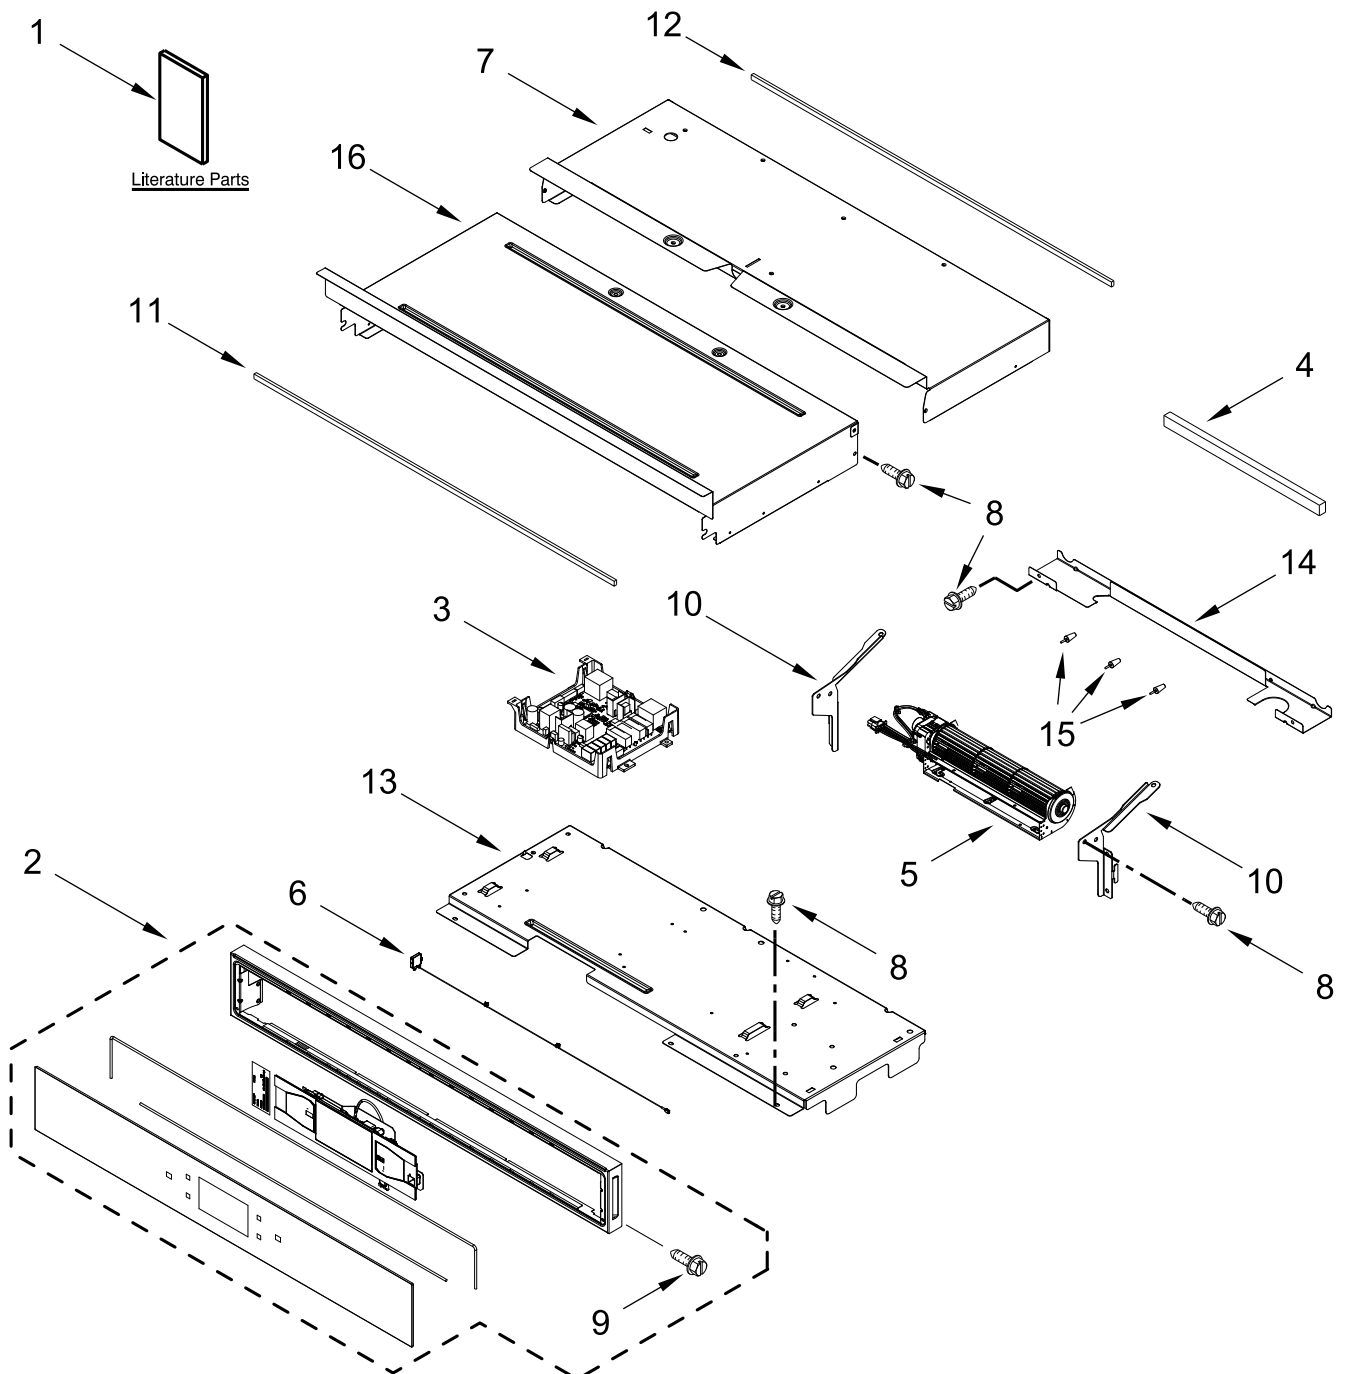

ELECTRIC WALL OVEN

MODELS:

WOED7030PZ01 (Stainless)

WOED7030PV01 (Black Stainless)

CONTROL PANEL PARTS

CONTROL PANEL PARTS

<u>Illus. No.</u>	<u>Part No.</u>	<u>Description</u>	<u>Illus. No.</u>	<u>Part No.</u>	<u>Description</u>	<u>Illus. No.</u>	<u>Part No.</u>	<u>Description</u>
1		Literature Parts	5	W11397930	Blower	16	W11244445	Cover, 30 IN Chassis Top Front
	W11656312	Owner's Manual	6	W11409842	Antenna			
	W11553919	Quick Start Guide	7	W11223325	Cover, 30 IN Chassis Top Back			FOLLOWING PARTS NOT ILLUSTRATED
	W11623567	Tech Sheet	8	7101P426-60	Screw	W11621911		Harness, Main
2		Assembly, Control Panel (Includes Overlay)	9	W11339492	Screw (Black)	W11264646		Harness, Door Latch
	W11639720	Stainless	10	W10655463	Bracket, Blower (Left)	W10562910		Harness, EOL
	W11639824	Black Stainless		W10655462	Bracket, Blower (Right)	W11233570		Harness, Console
3	W11253186	Appliance Manager, Copernicus (With Power Supply)	11	W11162063	Gasket, Rubber	4448664		Clamp, Conduit
	W11253182	Appliance Manager, Copernicus (Without Power Supply)	12	W10728475	Gasket, Rubber	W10655464		Bracket, Harness
			13	W11179509	Tray, Electronic	313438		Clip, Harness
			14	W11166802	Divider, Chassis Back	4450800		Screw, Grounding
4	4451758	Block, Foam	15	W10351295	Bumper	W10487999		Clip, Harness
						W11394923		Bag, Hardware