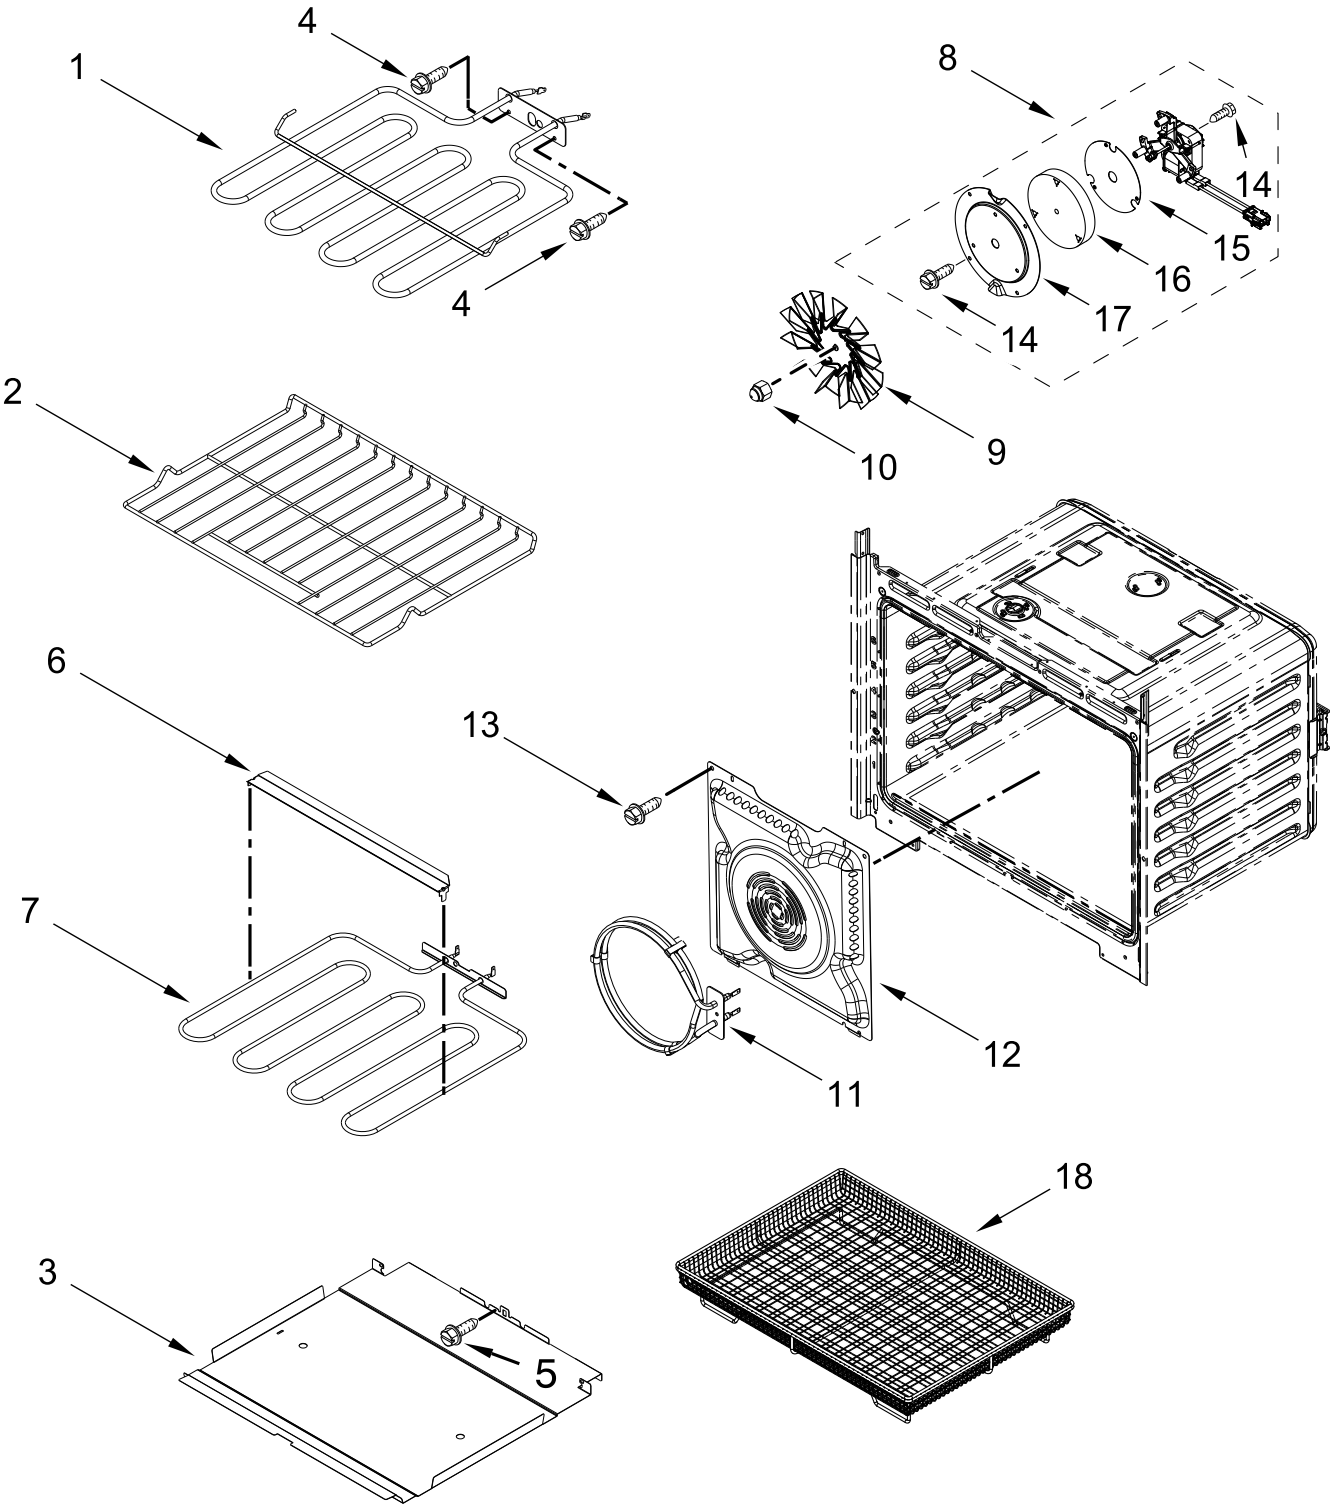

UPPER OVEN DOOR PARTS

UPPER OVEN DOOR PARTS

<u>Illus.</u> <u>No.</u>	<u>Part No.</u>	<u>Description</u>	<u>Illus.</u> <u>No.</u>	<u>Part No.</u>	<u>Description</u>	<u>Illus.</u> <u>No.</u>	<u>Part No.</u>	<u>Description</u>
1	W11302587	Liner Assembly	8	W11633416	Hinge, Door (Left)	13		Handle Assembly
2	7101P375-60	Screw		W11633417	Hinge, Door (Right)		W11532517	Stainless
3	W11290045	Screw	9	3196183	Screw		W11548014	Black Stainless
4	W10618107	Glass, Inner	10	W11317731	Screw (Black)			
5	W11302730	Spacer, Air Divider	11		Door Assembly			
6	W11174095	Retainer, Air Divider Glass		W11499218	Stainless			
				W11634524	Black Stainless			
7	7101P426-60	Screw	12	W10319024	Washer, Door			

INTERNAL OVEN PARTS

INTERNAL OVEN PARTS

<u>Illus.</u> <u>No.</u>	<u>Part No.</u>	<u>Description</u>	<u>Illus.</u> <u>No.</u>	<u>Part No.</u>	<u>Description</u>	<u>Illus.</u> <u>No.</u>	<u>Part No.</u>	<u>Description</u>
1	W11238160	Element, Broil	8	W11398058	Convect Motor Assembly	15	W11251715	Plate, Convect Motor
2	W11122597	Rack, Oven	9	W11425715	Blade, Fan	16	W11251716	Insulation, Convect Motor
3	W10318198	Tray, Hidden Bake	10	W11433702	Nut, Acorn (LH)	17	W11398057	Cover, Convect Plate
4	7101P434-60	Screw	11	W10260248	Ring, Element	18	W11480738	Air Fry Basket Assembly
5	7101P426-60	Screw	12	W10359278	Baffle, Convection			
6	W10282957	Crossbar, Hidden Bake Tray	13	W10906658	Screw			
7	W11292248	Element, Bake	14	W10720084	Screw			