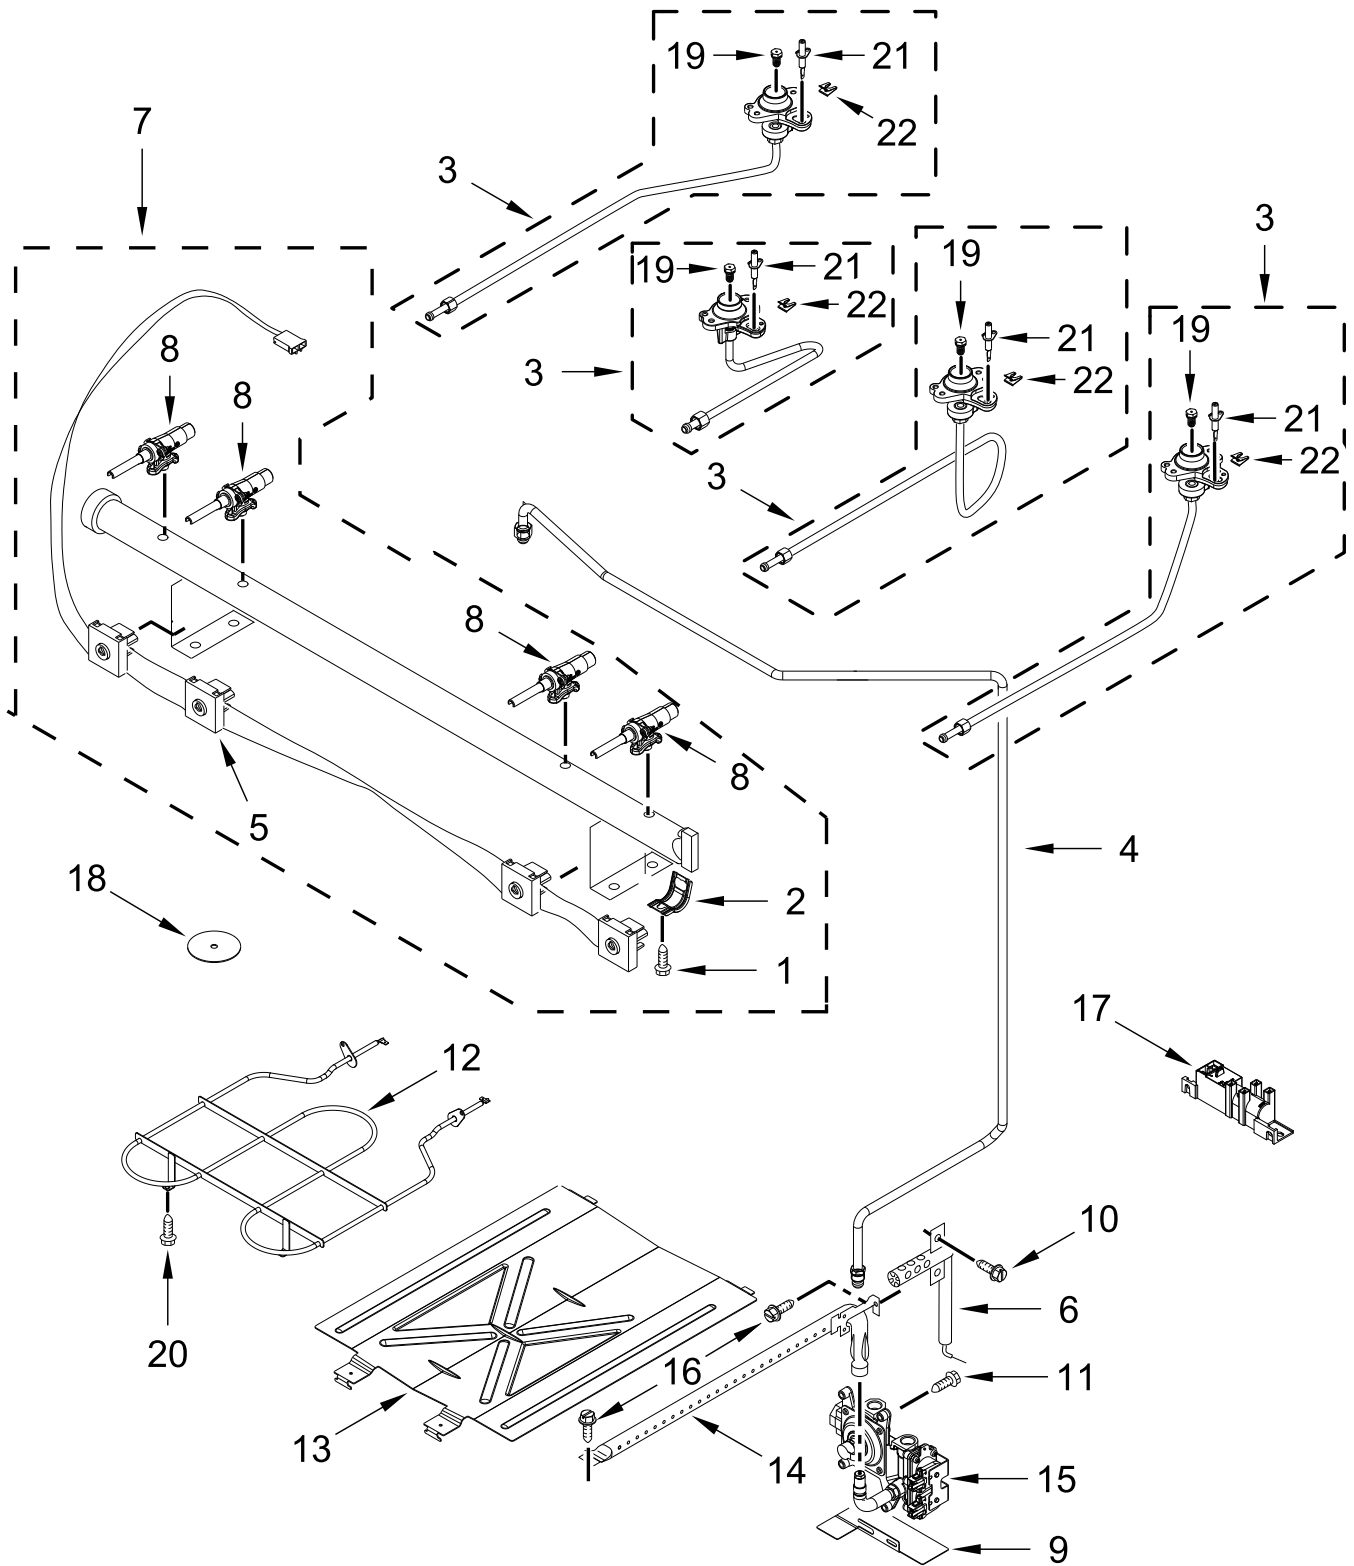

MANIFOLD PARTS