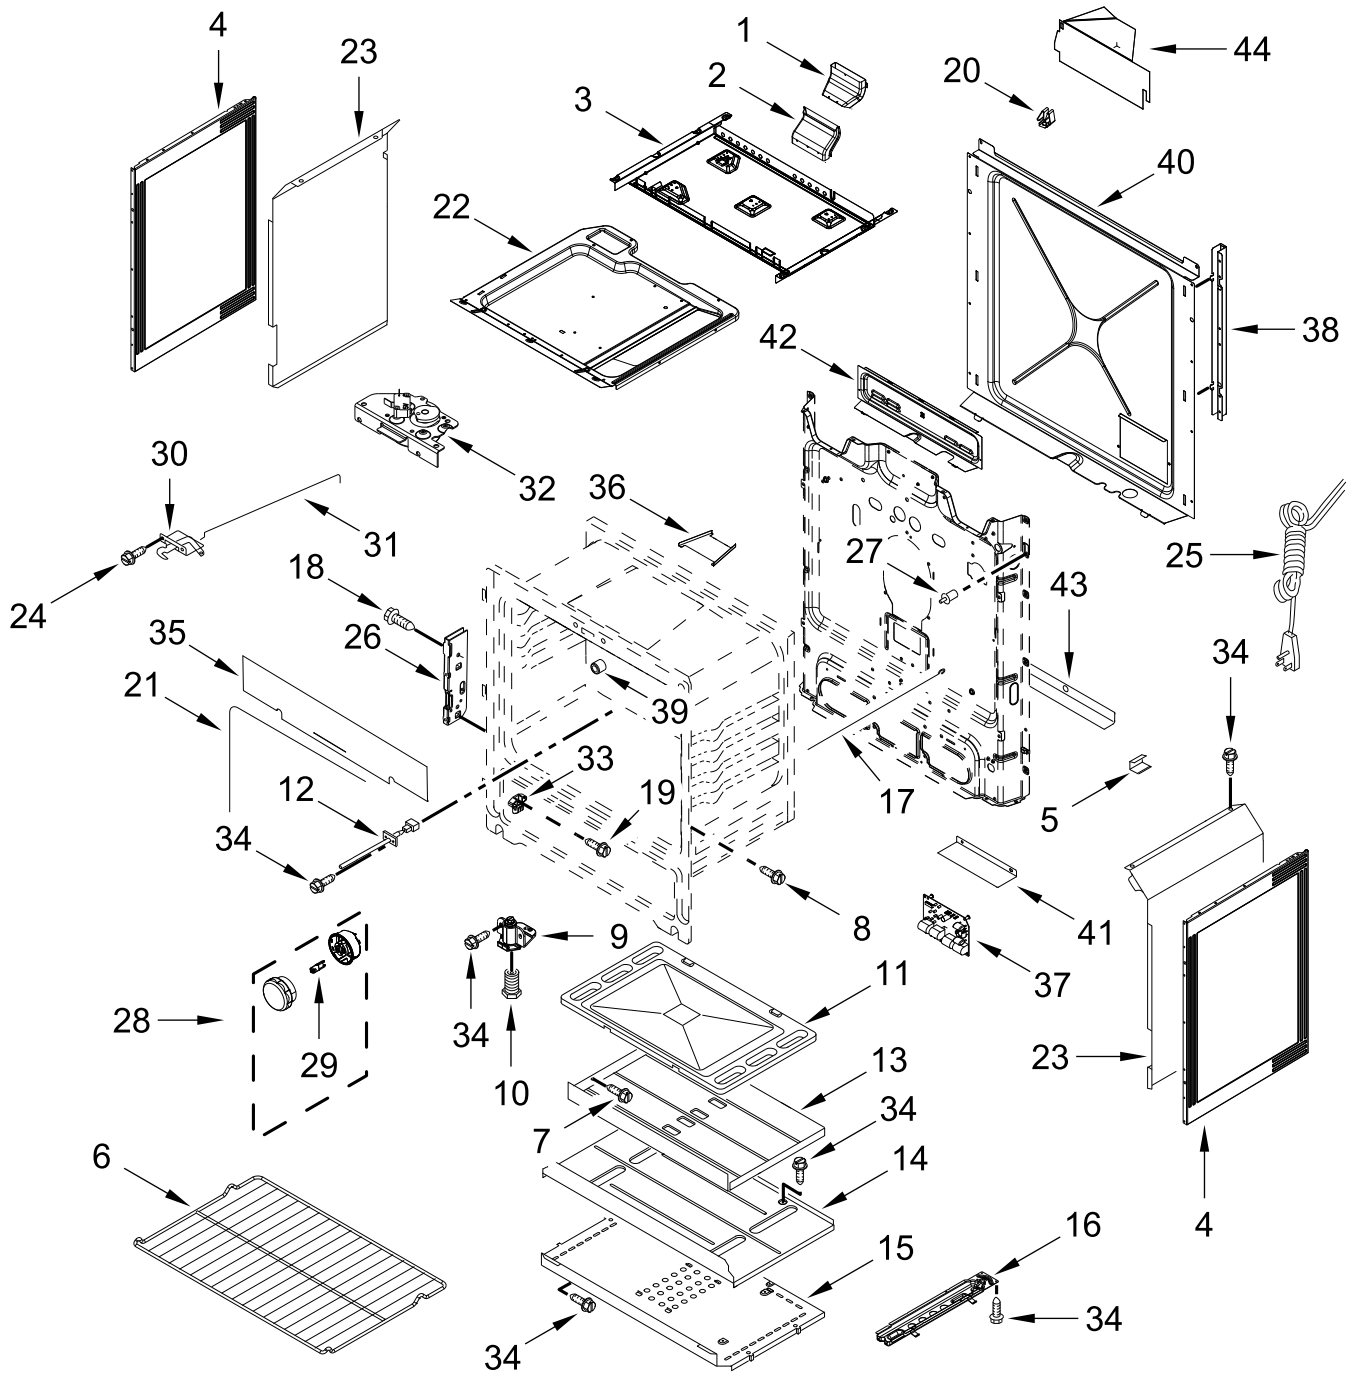

CHASSIS PARTS

CHASSIS PARTS

<u>Illus. No.</u>	<u>Part No.</u>	<u>Description</u>	<u>Illus. No.</u>	<u>Part No.</u>	<u>Description</u>	<u>Illus. No.</u>	<u>Part No.</u>	<u>Description</u>
1	W10814257	Adapter, Flue Assembly	17	9757239	Rod, Door Switch	32	W10107820	Rear Door Latch Assembly
2	W10614920	Assembly, Flue	18	W10031780	Screw	33	W10674705	Glide, Drawer Front
3	W10558276	Burner, Box Gas	19	W10379120	Screw	34	3196178	Screw
4		Panel, Side	20	W10866583	Clip-Panel, Ratcheting	35	W10848443	Chassis, Upper Insulation
	W10162245	Black	21	W11491751	Seal, Door	36	W10853400	Baffle, Upper Chassis
5	W10137382	Clip, Panel	22	W10814301	Chassis, Support Upper	37	W10818365	Module, Spark
6	W11173792	Rack, Oven	23	W11379353	Retainer, Insulation (Left)	38	W10162241	Channel, Rear
7	3196169	Screw		W11379943	Retainer, Insulation (Right)	39	9758701	Spacer, Door
8	W10067840	Screw	24	3196560	Screw	40	W11379354	Cover, Back
9	W10341186	Front Foot Assembly	25	W10910642	Cord, Power	41	W11206138	Guard, Splash
10	W10058460	Foot, Leveling	26	W10289077	Receiver, Hinge	42	W10818356	Wire, Cover
11	3195097	Bottom, Oven	27	W11511828	Switch, Door	43	W10435470	Brace, Main Back
12	W10586204	Sensor	28	W11634772	Light Assembly	44	W10818358	Shield, Wire
13	8053967	Baffle, Burner Oven	29	W10571723	Bulb, Halogen 40 Watts			FOLLOWING PARTS NOT ILLUSTRATED
14	8053969	Shield, Heat	30	9761013	Front Door Latch Assembly		W10818362	Insulation, Wrap
15	8053968	Shield, Lower	31	W10078370	Rod, Push Latch		W10815344	Insulation, Back
16	W10390008	Base Rail Assembly (Left)					3196896	Clip, Wire
	W10390007	Base Rail Assembly (Right)