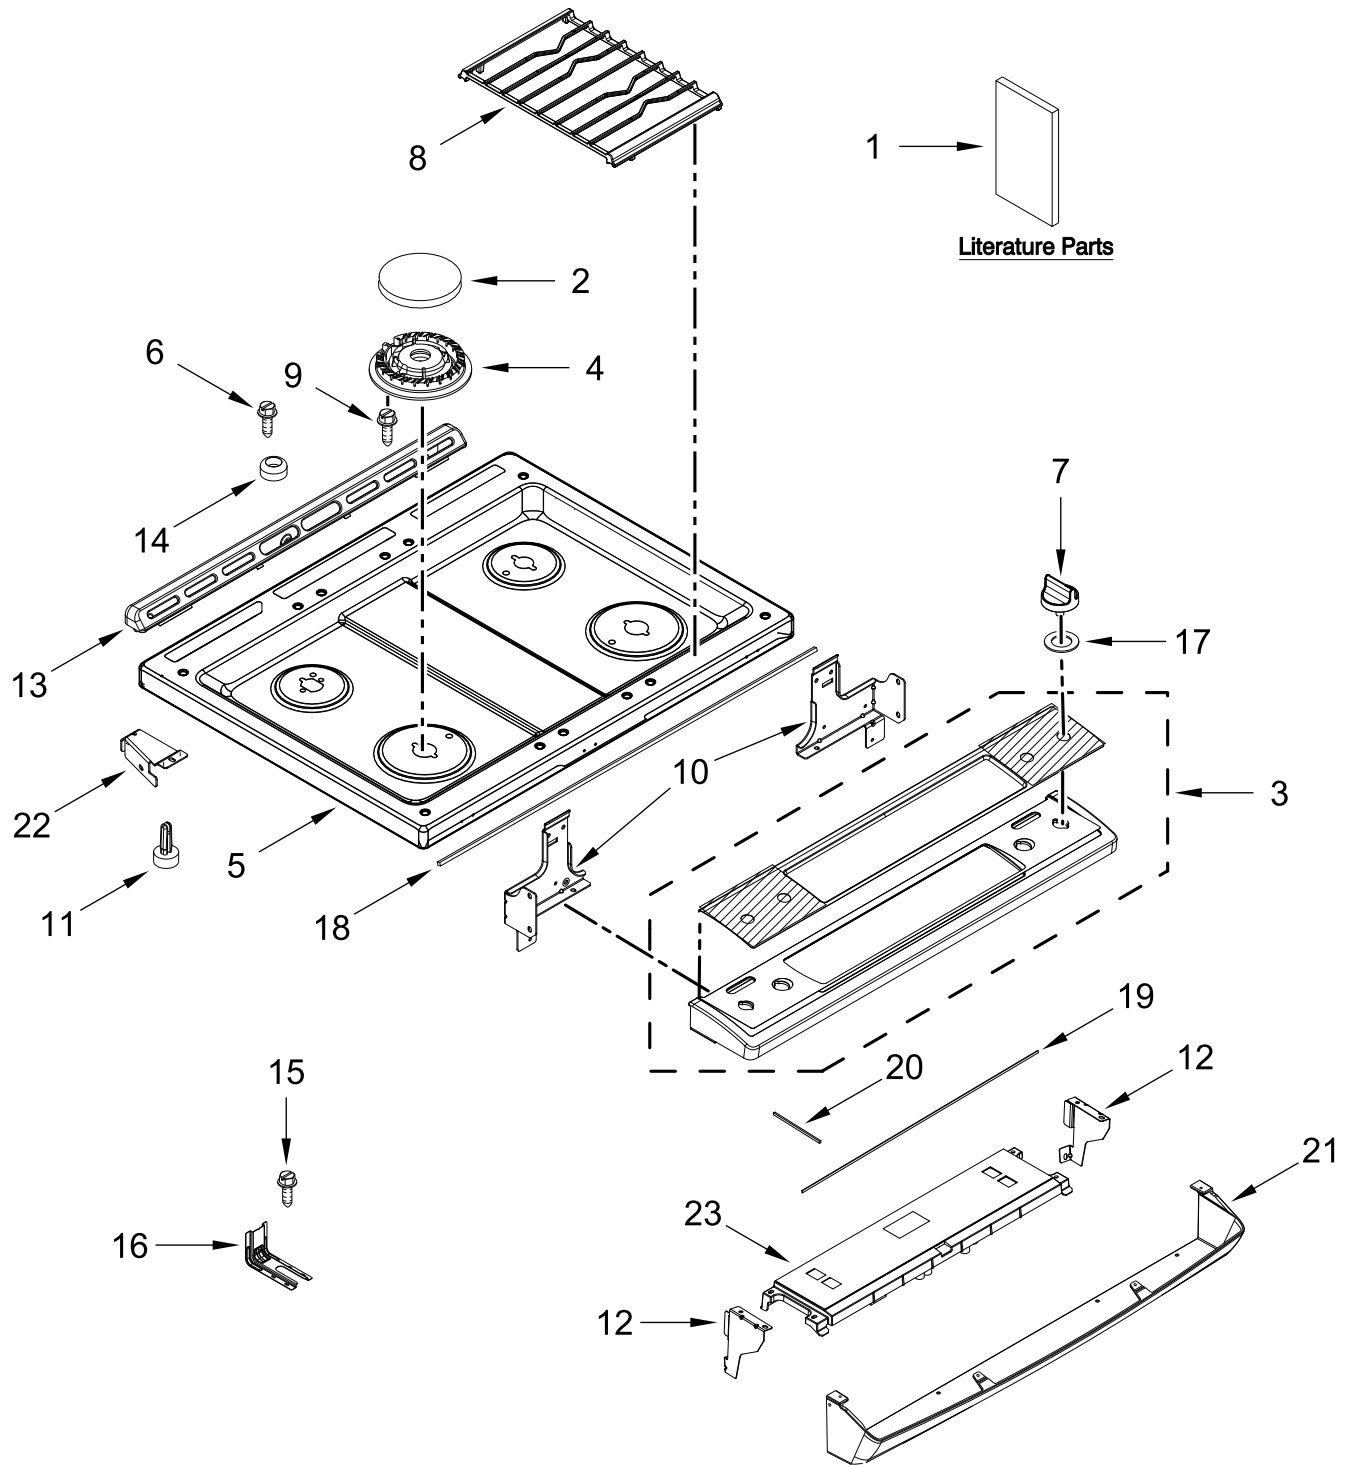

GAS RANGE

MODELS:

WEG515S0LS4 (Stainless)

COOKTOP PARTS

COOKTOP PARTS

<u>Illus. No.</u>	<u>Part No.</u>	<u>Description</u>	<u>Illus. No.</u>	<u>Part No.</u>	<u>Description</u>	<u>Illus. No.</u>	<u>Part No.</u>	<u>Description</u>
1		Literature Parts	8		Kit, Grate (Set of 2)	18	W10612719	Gasket, Console and Cooktop
	W11426595	Owners Manual		W11241651	Black	19	W10689101	Gasket, Console
	W11428054	Quick Start Guide	9	3196173	Screw	20	W10689102	Gasket, Console Short
	W11324925	Sheet, Tech	10	W10814303	Support, Cooktop (Left)	21		Console, Lower Panel
	W11508880	Diagram, Wiring		W10814304	Support, Cooktop (Right)		W10816943	Black
2		Burner Cap Kit (Set of 4)		W10814305	Bracket, Console (Center)	22	W10162253	Brace, Corner (Left)
	W10825883	Black					W10162252	Brace, Corner (Right)
3		Assembly, Console	11	8016P022-60	Glide, Main Top	23	W11520693	Electronic, Control (LCX)
	W11512200	Stainless	12	W10547960	Bracket, Console (Left)			FOLLOWING PARTS NOT ILLUSTRATED
4	W10732322	Spreader, Flame (Left Front and Right Front)		W10547961	Bracket, Console (Right)		W11458865	Harness, Main
	W10732319	Spreader, Flame (Left Rear)	13		Trim, Vent		W11450462	Harness, Bake and Broil
	W10732320	Spreader, Flame (Right Rear)		W10577781	Black		W11466697	Harness, Console
5		Cooktop	14	W10854253	Bumper		313438	Clip, Harness
	W11341045	Black	15	7101P485-60	Screw, Anti-Tip Kit		3196520	Clip, Wire
6	3196169	Screw	16	W11379947	Bracket, Anti-Tip		W10580229	Wire, Ground
7		Knob	17		Bushing		7111P017-60	Clamp, Wire
	W11513755	Stainless		W10739036	Black			