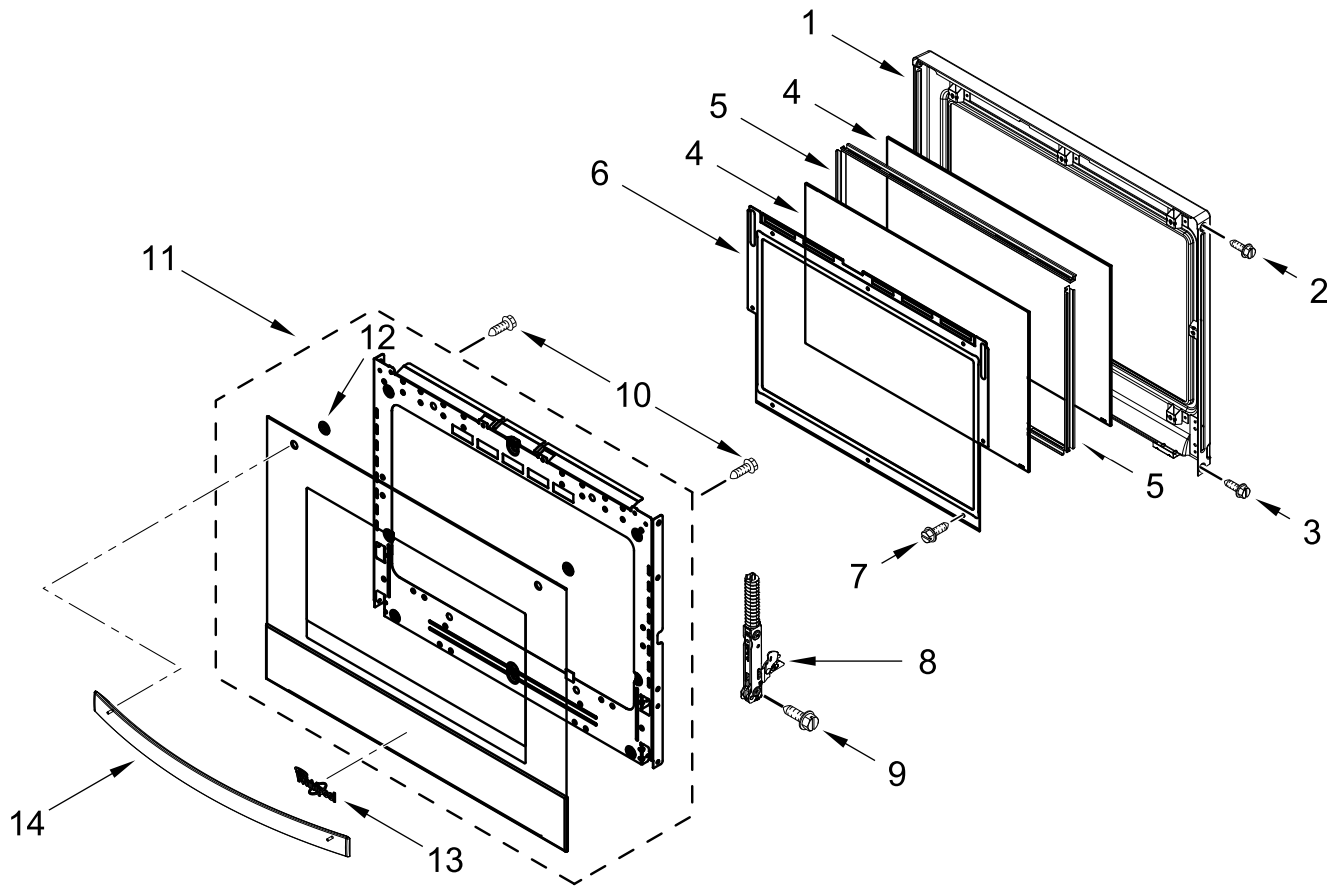

OVEN DOOR PARTS

OVEN DOOR PARTS

<u>Illus.</u> <u>No.</u>	<u>Part No.</u>	<u>Description</u>	<u>Illus.</u> <u>No.</u>	<u>Part No.</u>	<u>Description</u>	<u>Illus.</u> <u>No.</u>	<u>Part No.</u>	<u>Description</u>
1	W11302587	Liner Assembly	8	W11394143	Hinge, Door (Left)	12	W10319024	Washer, Door
2	7101P375-60	Screw		W11394144	Hinge, Door (Right)	13	W10884775	Badge
3	W11290045	Screw	9	3196183	Screw	14		Handle, Door
4	W10618107	Glass, Inner	10	W11317731	Screw (Black)		W11532518	Black
5	W11302730	Spacer, Air Divider	11		Door Assembly		W11660149	White
6	W11174095	Retainer, Air Divider Glass		W11499217	Black		W11532517	Stainless
7	7101P426-60	Screw		W11499219	White			
				W11499218	Stainless