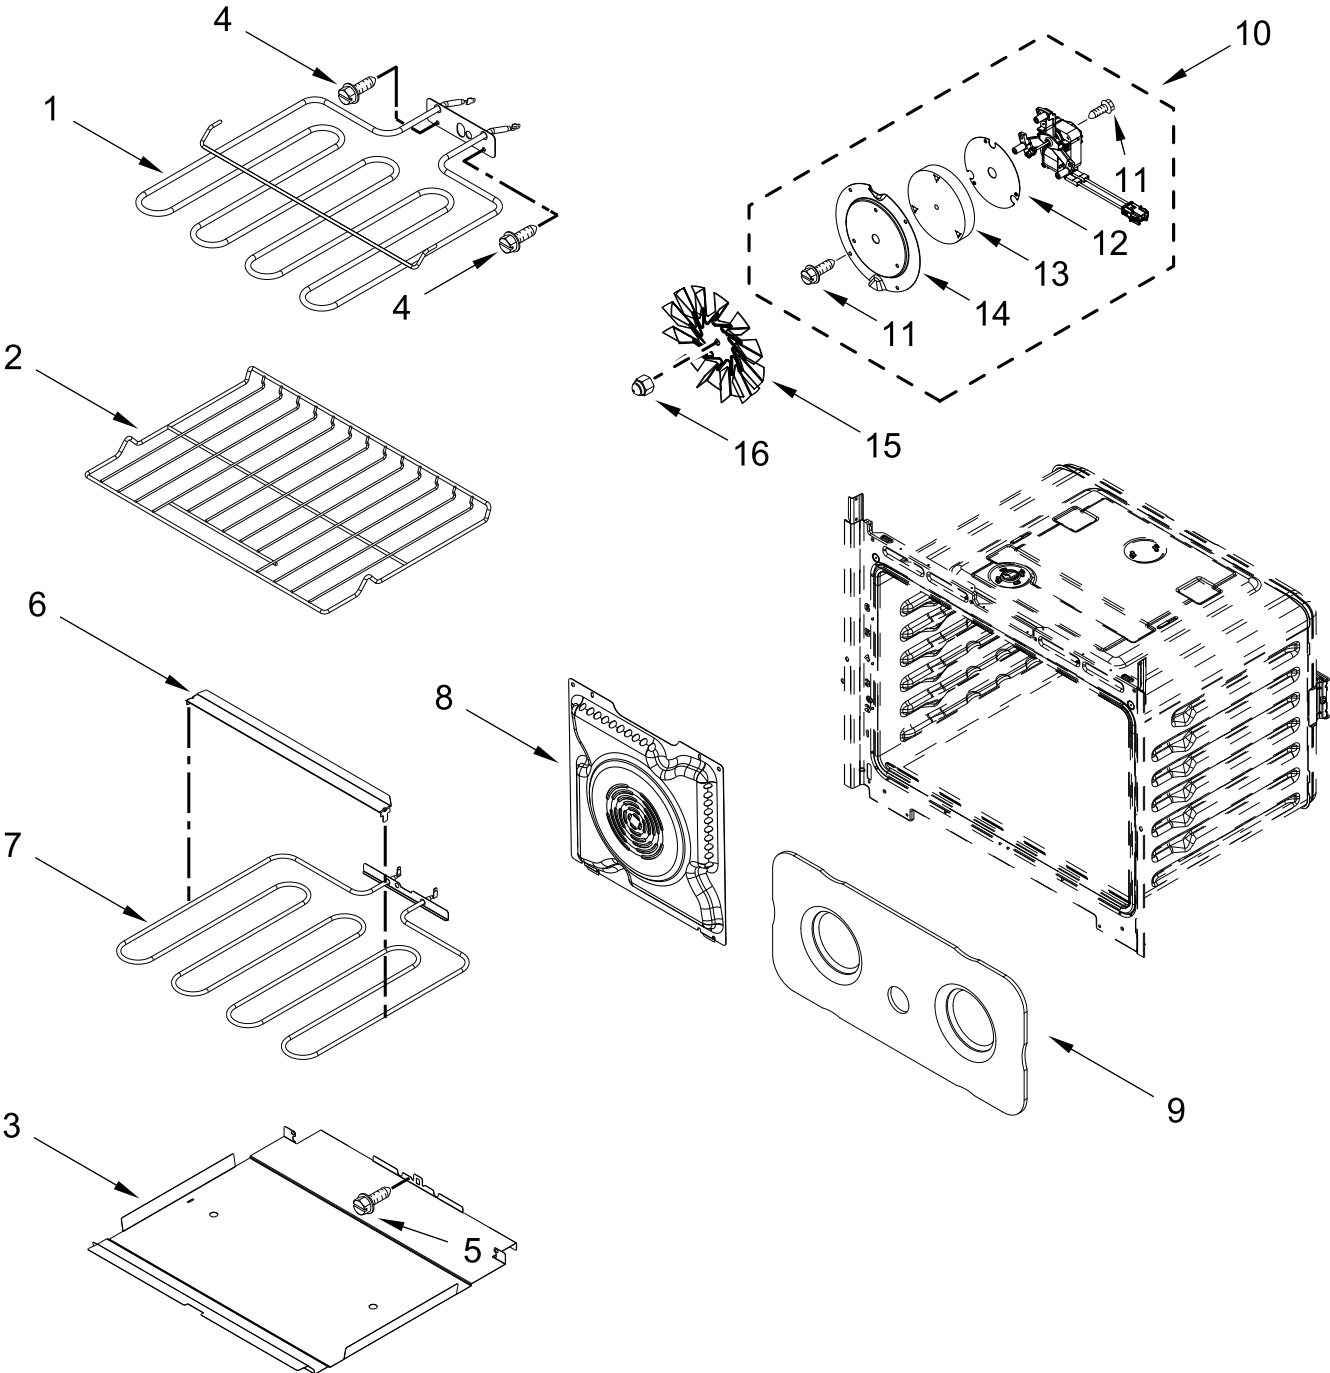

INTERNAL OVEN PARTS

INTERNAL OVEN PARTS

<u>Illus.</u> <u>No.</u>	<u>Part No.</u>	<u>Description</u>	<u>Illus.</u> <u>No.</u>	<u>Part No.</u>	<u>Description</u>	<u>Illus.</u> <u>No.</u>	<u>Part No.</u>	<u>Description</u>
1	W11238160	Element, Broil	8	W10359278	Baffle, Convection	14	W11398057	Cover, Convect Plate
2	W11122597	Rack, Oven	9	W11489860	Plate, Ring Element	15	W11425715	Blade, Fan
3	W10318198	Tray, Hidden Bake	10	W11398058	Convect Motor Assembly	16	W11433702	Nut, Acorn (LH)
4	7101P434-60	Screw	11	W10720084	Screw			
5	7101P426-60	Screw	12	W11251715	Plate, Convect Motor			
6	W10282957	Crossbar, Hidden Bake Tray	13	W11251716	Insulation, Convect Motor			
7	W11292248	Element, Bake