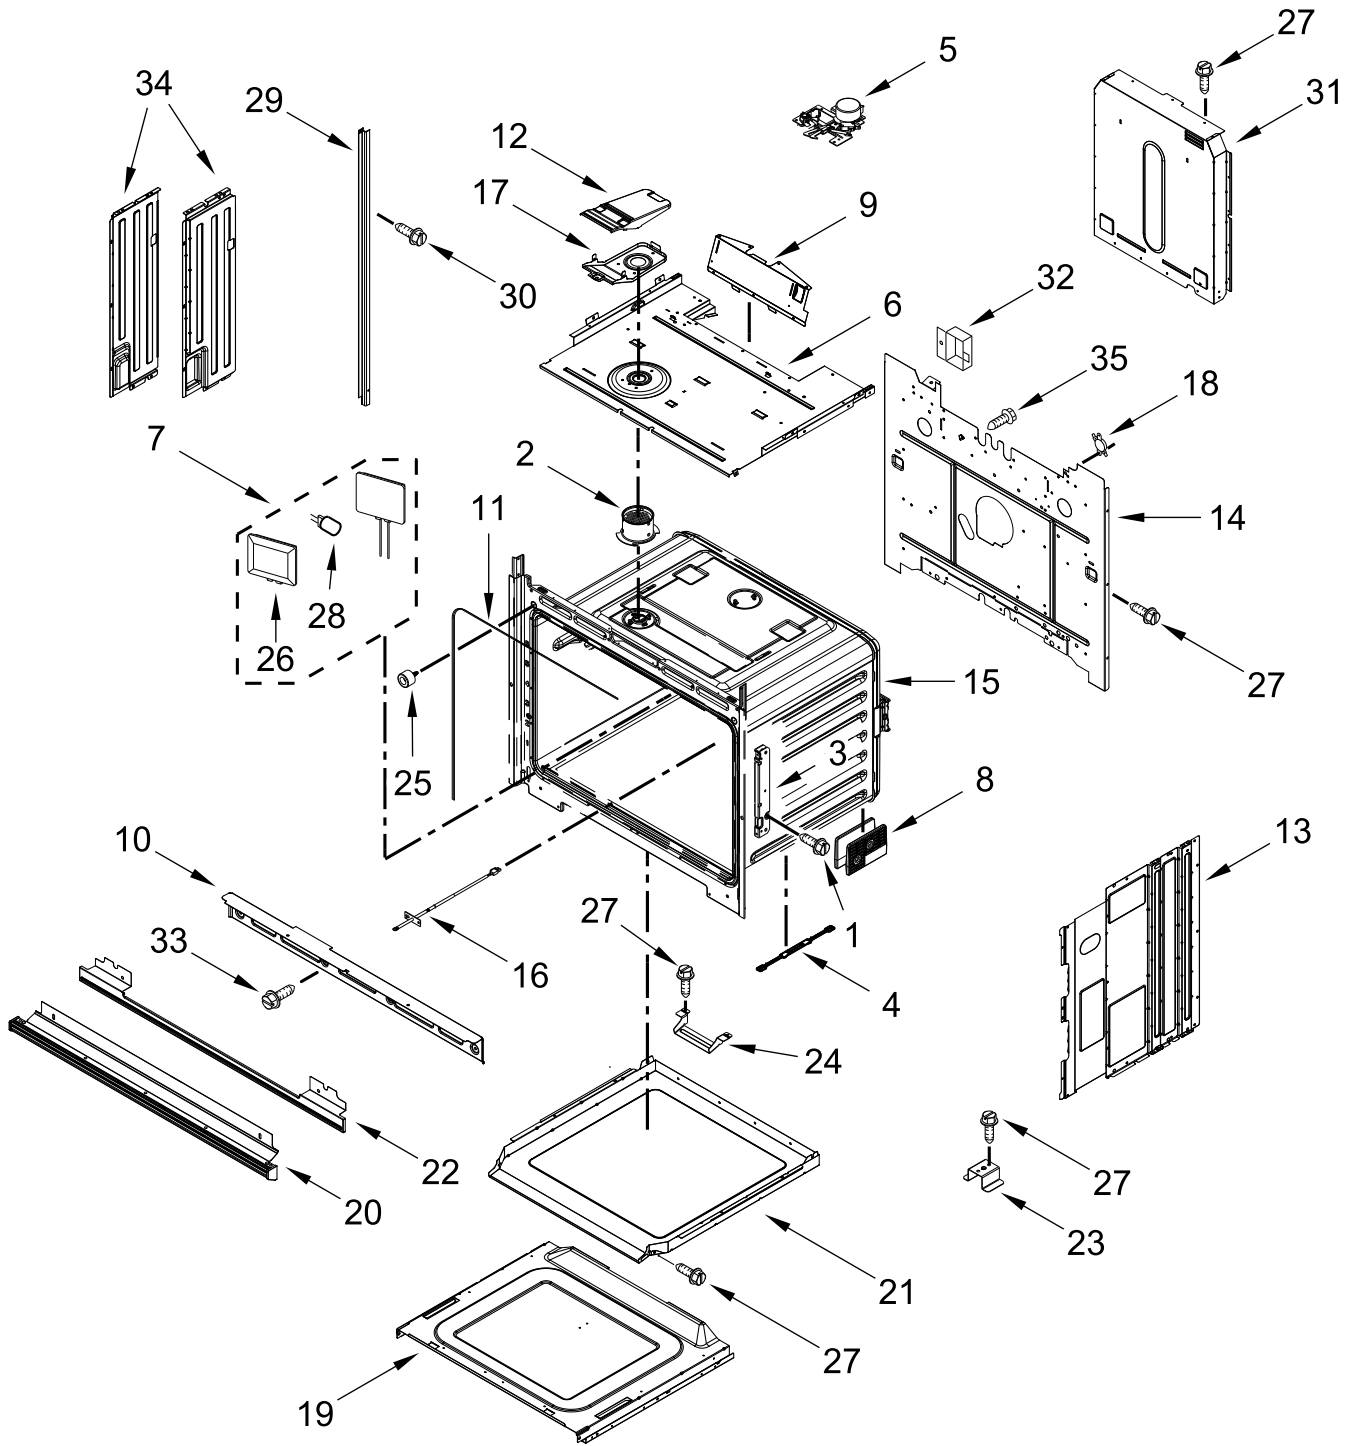

OVEN PARTS

OVEN PARTS

<u>Illus. No.</u>	<u>Part No.</u>	<u>Description</u>	<u>Illus. No.</u>	<u>Part No.</u>	<u>Description</u>	<u>Illus. No.</u>	<u>Part No.</u>	<u>Description</u>
1	W10254050	Screw	17	W11256423	Base, Vent Exhaust	27	7101P426-60	Screw
2	W11085298	Tube, Vent	18	4449751	Thermostat (TOD)	28	W10472384	Bulb, Light
3	W11100732	Receiver, Hinge	19	W11135103	Base, Chassis	29		Cover, Side Trim
4	W11558603	Spacer, Base	20		Assembly, Bottom Vent		W11235463	Black (Left)
5	W11132456	Latch, Motorized					W11235462	Black (Right)
6	W11168071	Top, Chassis		W11467336	Black (Used in Black and White Models)	30	W11404000	Screw
7	W11205574	Assembly, Oven Light				31	W11165250	Duct, Chassis Back
8	W11245118	Foot, Base				32	8285593	Cover, Connector
9	W10904163	Deflector, Blower		W11467754	Stainless	33	W11249635	Screw
10	W11334857	Vent, Top 30 IN	21	W11244446	Duct, Bottom Chassis	34	W11167419	Cover, Suction (Left)
11	W11608108	Gasket	22		Trim, Bottom Vent		W11186675	Cover, Suction (Right)
12	W11256424	Cover, Vent Exhaust		W11560859	Black	35	W10142292	Screw
13	W11165274	Side, Chassis	23	W11135135	Support, Air Channel			FOLLOWING PARTS NOT ILLUSTRATED
14	W11223327	Back, Chassis	24	W11390667	Spacer, Chassis Bottom Duct		W11188284	Insulation, Wrap
15		Liner, Oven (Not Serviceable)	25	W11166315	Bumper and Screw		W11234758	Insulation, Cavity
16	W11346074	Probe, Sensor	26	W10472386	Lens, Light