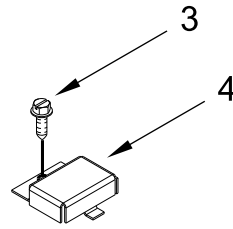

TOP VENTING PARTS

TOP VENTING PARTS

<u>Illus.</u> <u>No.</u>	<u>Part No.</u>	<u>Description</u>	<u>Illus.</u> <u>No.</u>	<u>Part No.</u>	<u>Description</u>	<u>Illus.</u> <u>No.</u>	<u>Part No.</u>	<u>Description</u>
1	W11627410	Siderail, Combo (Left)	5	7101P633-60	Screw (Black)	8	W11171909	Side, Combo Chassis (Left)
2	W11627411	Siderail, Combo (Right)	6	W10283022	Support, Crossbar		W11171919	Side, Combo Chassis (Right)
3	7101P426-60	Screw	7	W11171004	Cover, Combo Chassis Back Duct	9	W10283024	Side, Bracket
4	8285593	Cover, Connector