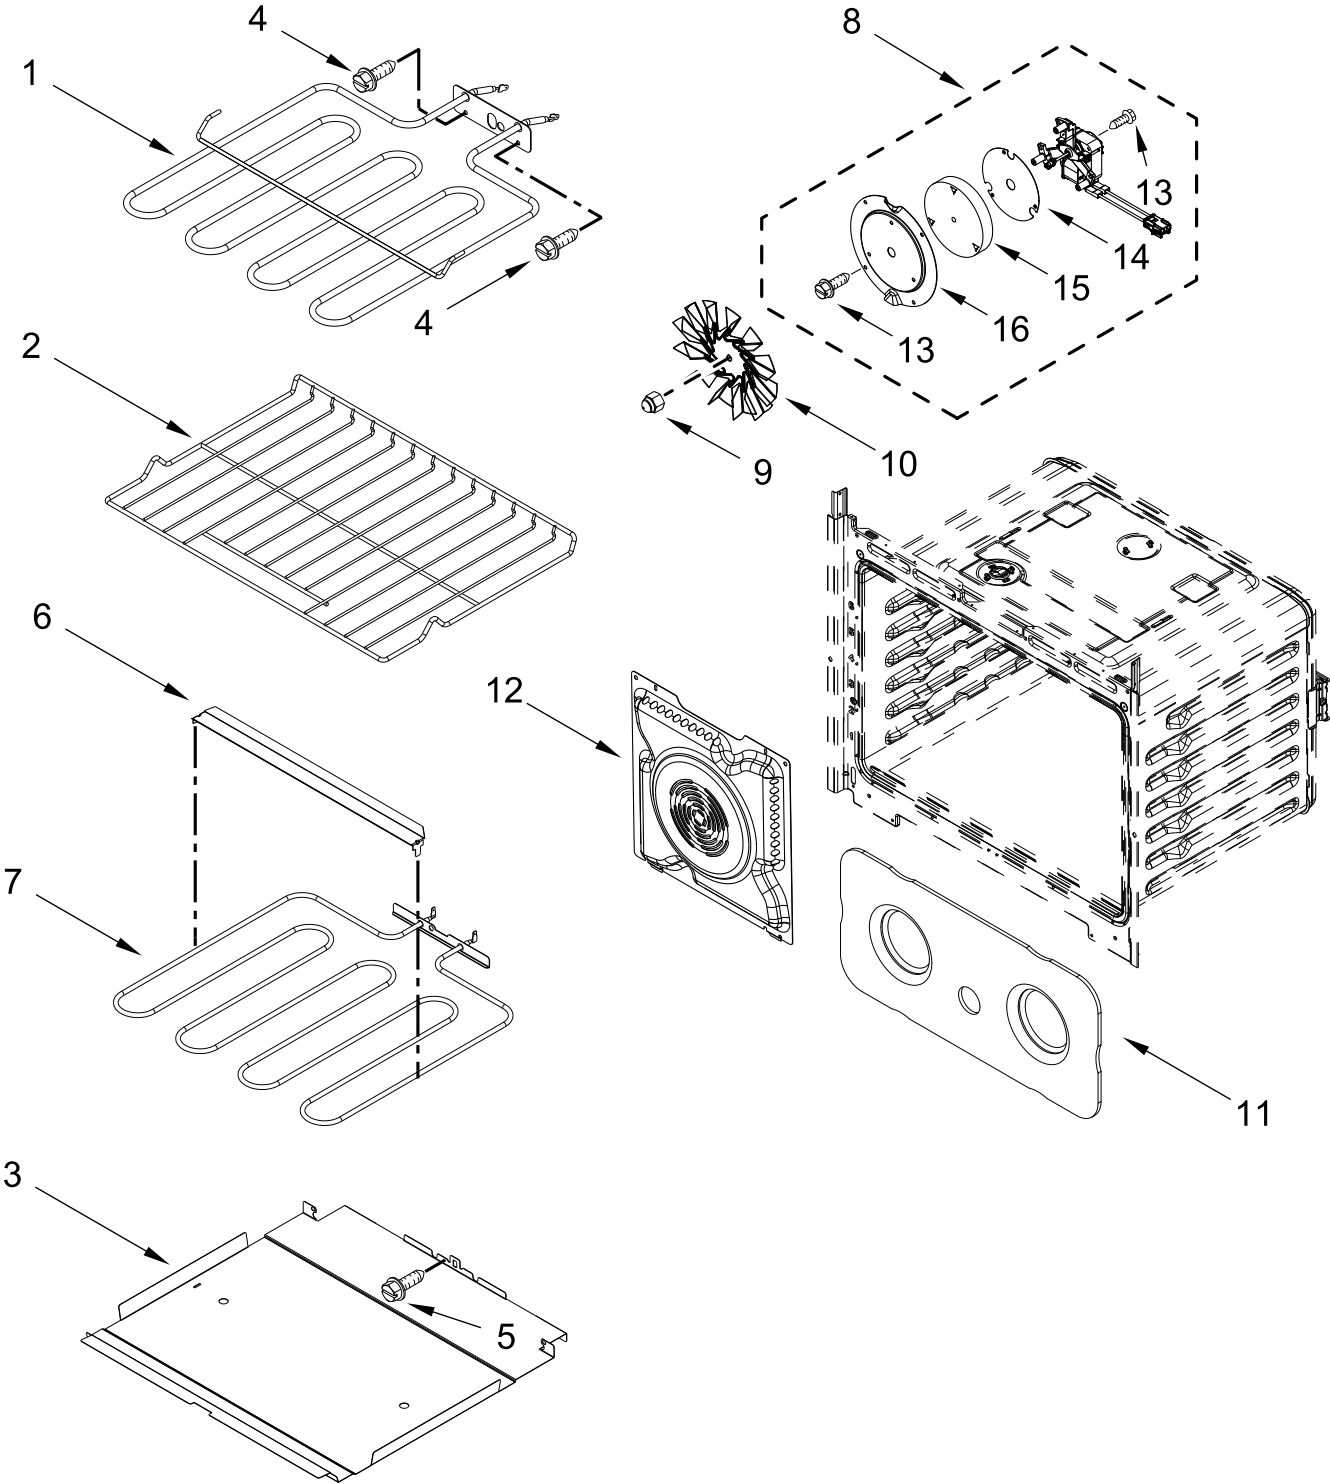

INTERNAL OVEN PARTS

INTERNAL OVEN PARTS

<u>Illus.</u> <u>No.</u>	<u>Part No.</u>	<u>Description</u>	<u>Illus.</u> <u>No.</u>	<u>Part No.</u>	<u>Description</u>	<u>Illus.</u> <u>No.</u>	<u>Part No.</u>	<u>Description</u>
1	W11238160	Element, Broil	8	W11398058	Convect Motor Assembly	15	W11251716	Insulation, Convect Motor
2	W11122597	Rack, Oven	9	W11433702	Nut, Acorn (LH)	16	W11398057	Cover, Convect Plate
3	W10318198	Tray, Hidden Bake	10	W11425715	Blade, Fan			
4	7101P434-60	Screw	11	W11489860	Plate, Ring Element			
5	7101P426-60	Screw	12	W10359278	Baffle, Convection			
6	W10282957	Crossbar, Hidden Bake Tray	13	W10720084	Screw			
7	W11292248	Element, Bake	14	W11251715	Plate, Convect Motor