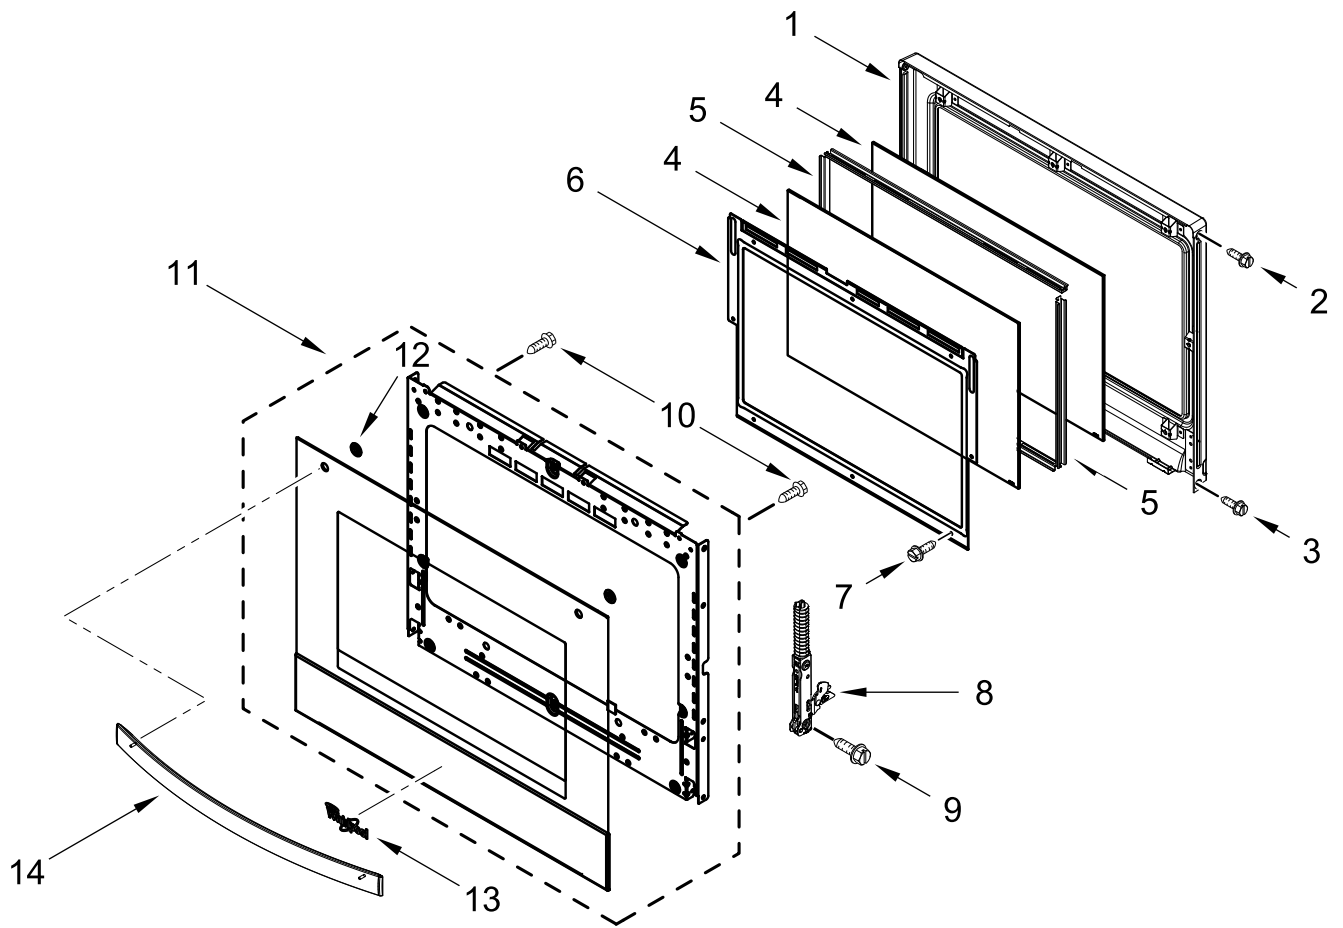

OVEN DOOR PARTS

OVEN DOOR PARTS

<u>Illus.</u> <u>No.</u>	<u>Part No.</u>	<u>Description</u>	<u>Illus.</u> <u>No.</u>	<u>Part No.</u>	<u>Description</u>	<u>Illus.</u> <u>No.</u>	<u>Part No.</u>	<u>Description</u>
1	W11302587	Liner Assembly	9	3196183	Screw	14		Handle, Door
2	7101P375-60	Screw	10	W11317731	Screw (Black)		W11532518	Black
3	W11290045	Screw	11		Outer Door Assembly		W11660149	White
4	W10618107	Glass, Inner		W11499217	Black		W11532517	Stainless
5	W11302730	Spacer, Air Divider		W11499219	White			
6	W11174095	Retainer, Air Divider Glass		W11499218	Stainless			
7	7101P426-60	Screw	12	W10319024	Washer, Door			
8	W11394143	Hinge, Door (Left)	13	W10884775	Badge			
	W11394144	Hinge, Door (Right)