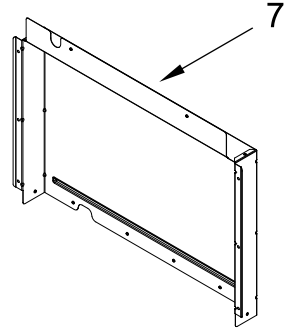

TOP VENTING PARTS

TOP VENTING PARTS

<u>Illus.</u> <u>No.</u>	<u>Part No.</u>	<u>Description</u>	<u>Illus.</u> <u>No.</u>	<u>Part No.</u>	<u>Description</u>	<u>Illus.</u> <u>No.</u>	<u>Part No.</u>	<u>Description</u>
1	W11627410	Siderail, Combo (Left)	5	7101P633-60	Screw (Black)	8	W11171909	Side, Combo Chassis (Left)
2	W11627411	Siderail, Combo (Right)	6	W10283022	Support, Crossbar		W11171919	Side, Combo Chassis (Right)
3	7101P426-60	Screw	7	W11171004	Cover, Combo Chassis Back Duct	9	W10283024	Side, Bracket
4	8285593	Cover, Connector