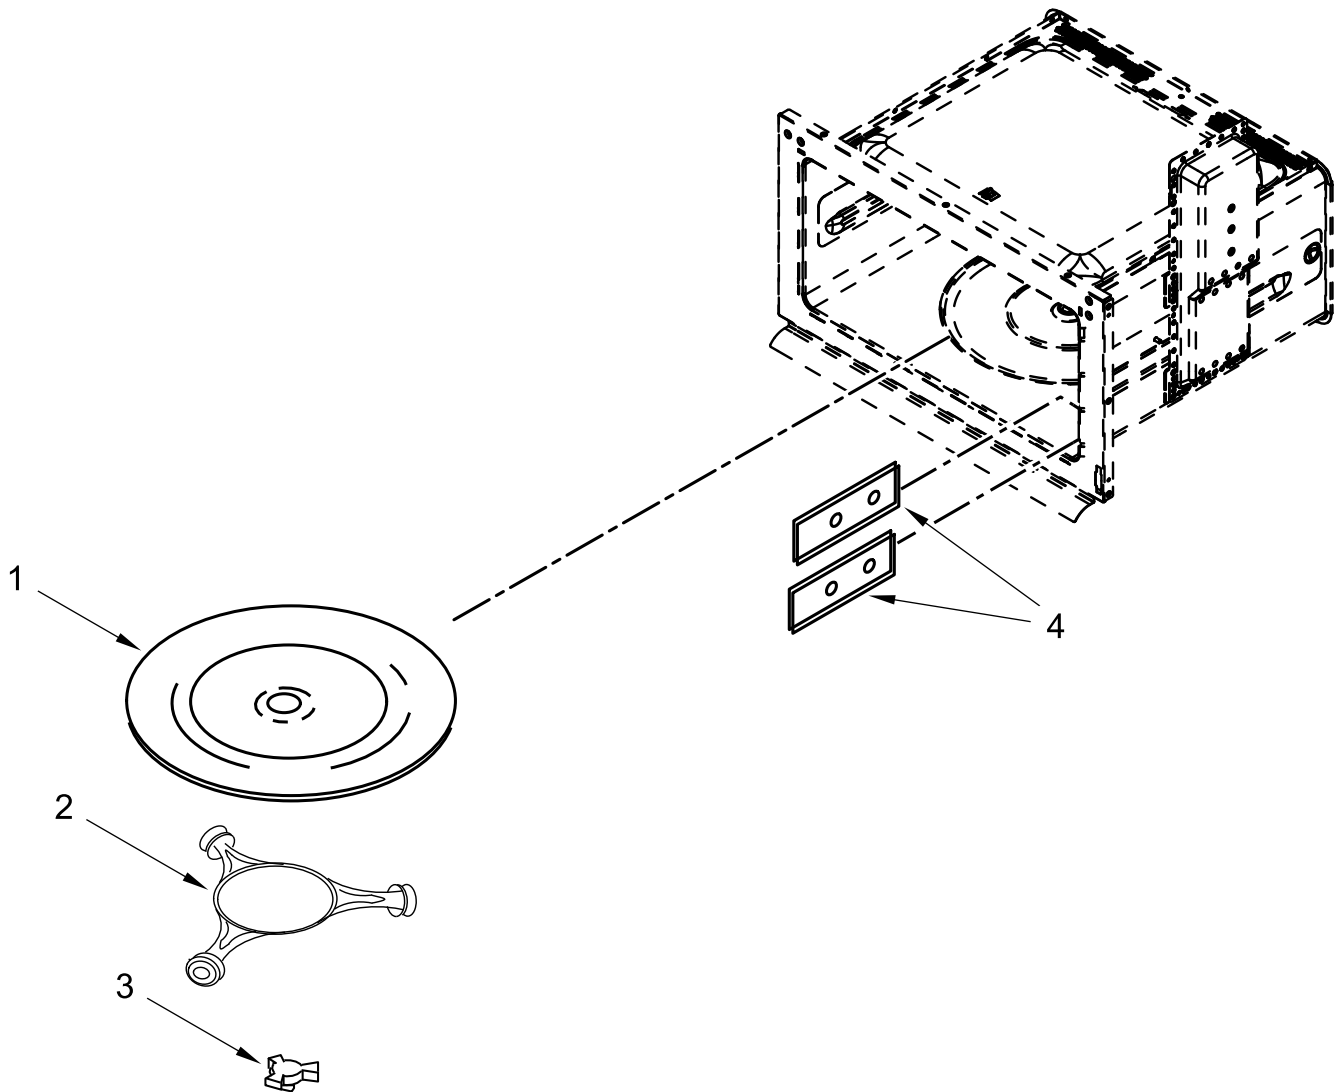

INTERNAL MICROWAVE PARTS

INTERNAL MICROWAVE PARTS

<u>Illus.</u> <u>No.</u>	<u>Part No.</u>	<u>Description</u>	<u>Illus.</u> <u>No.</u>	<u>Part No.</u>	<u>Description</u>
1	W11340342	Turntable, Glass	3	W10545578	Drive, Turntable
2	W10367316	Ring, Turntable	4	461967451001	Plate, Cover