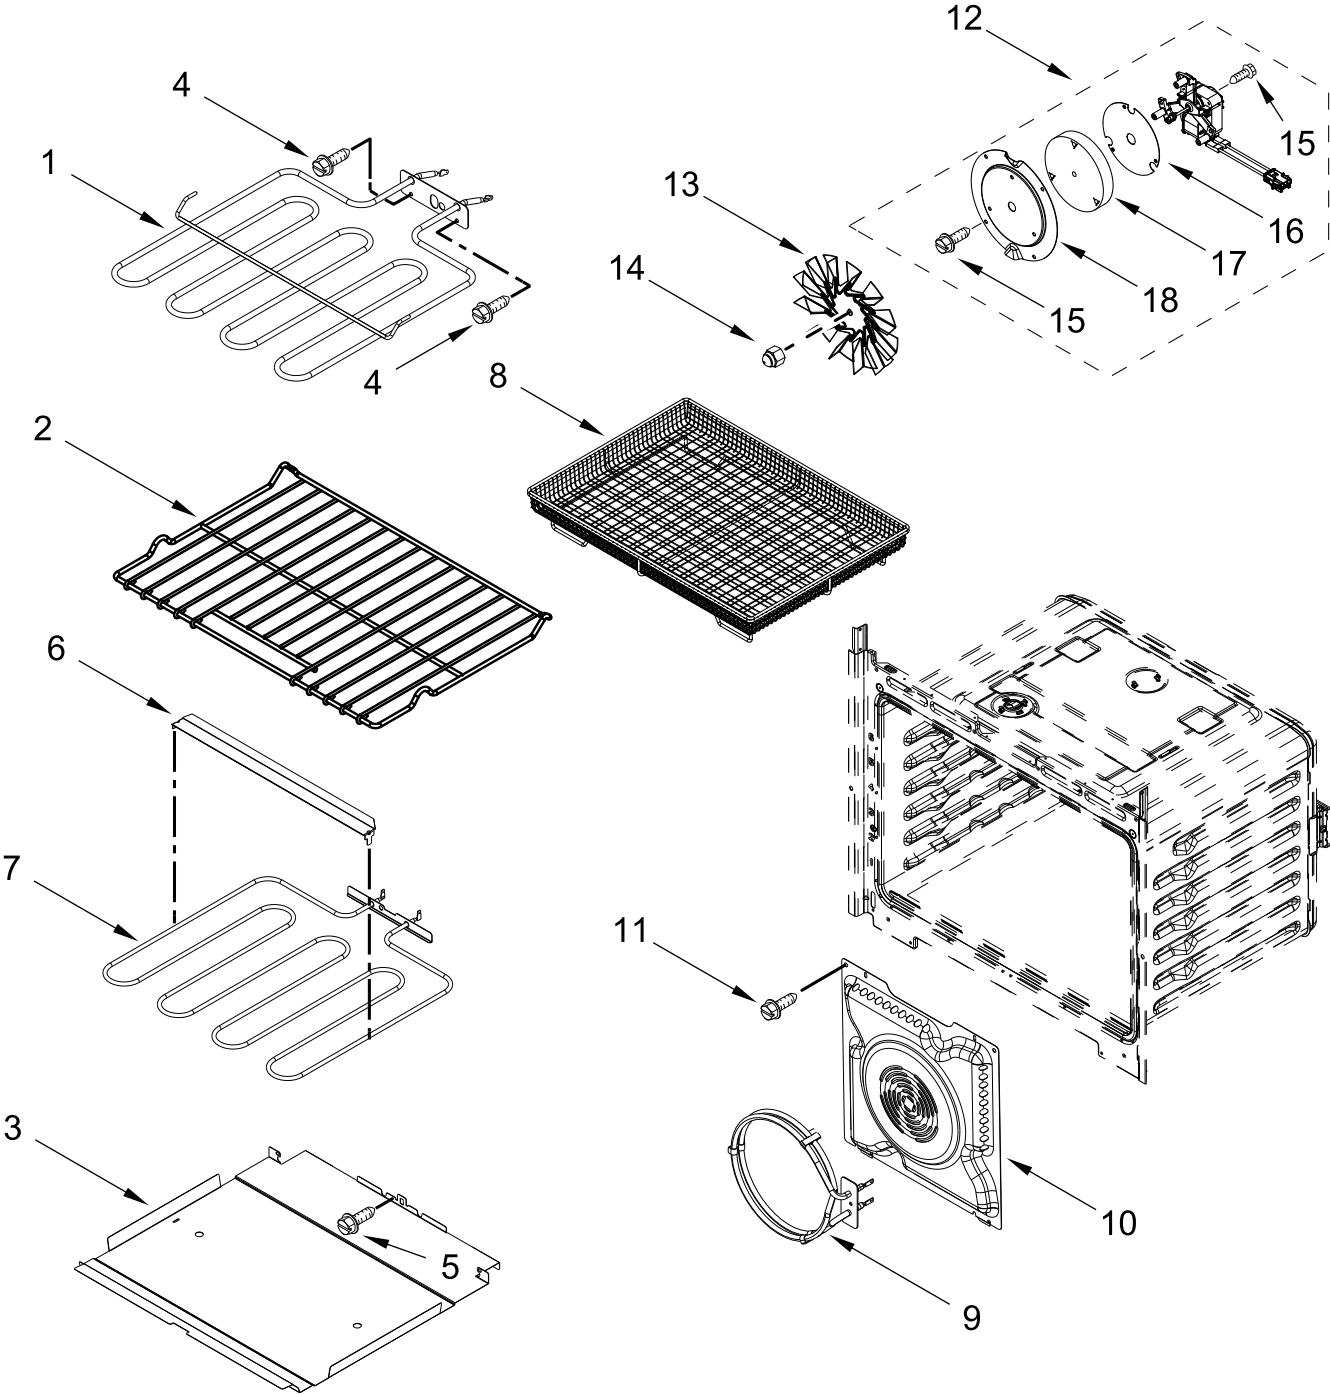

INTERNAL OVEN PARTS

INTERNAL OVEN PARTS

<u>Illus.</u> <u>No.</u>	<u>Part No.</u>	<u>Description</u>	<u>Illus.</u> <u>No.</u>	<u>Part No.</u>	<u>Description</u>	<u>Illus.</u> <u>No.</u>	<u>Part No.</u>	<u>Description</u>
1	W11238160	Element, Broil	8	W11480738	Air Fry Basket Assembly	14	W11433702	Nut, Acorn (LH)
2	W10554526	Rack, Oven				15	W10720084	Screw
3	W10318198	Tray, Hidden Bake	9	W10260248	Ring, Element	16	W11251715	Plate, Convect Motor
4	7101P434-60	Screw	10	W10359278	Baffle, Convection	17	W11251716	Insulation, Convect Motor
5	7101P426-60	Screw	11	W10906658	Screw	18	W11398057	Cover, Convect Plate
6	W10282957	Crossbar, Hidden Bake Tray	12	W11398058	Convect Motor Assembly			
7	W11292248	Element, Bake	13	W11425715	Blade, Fan