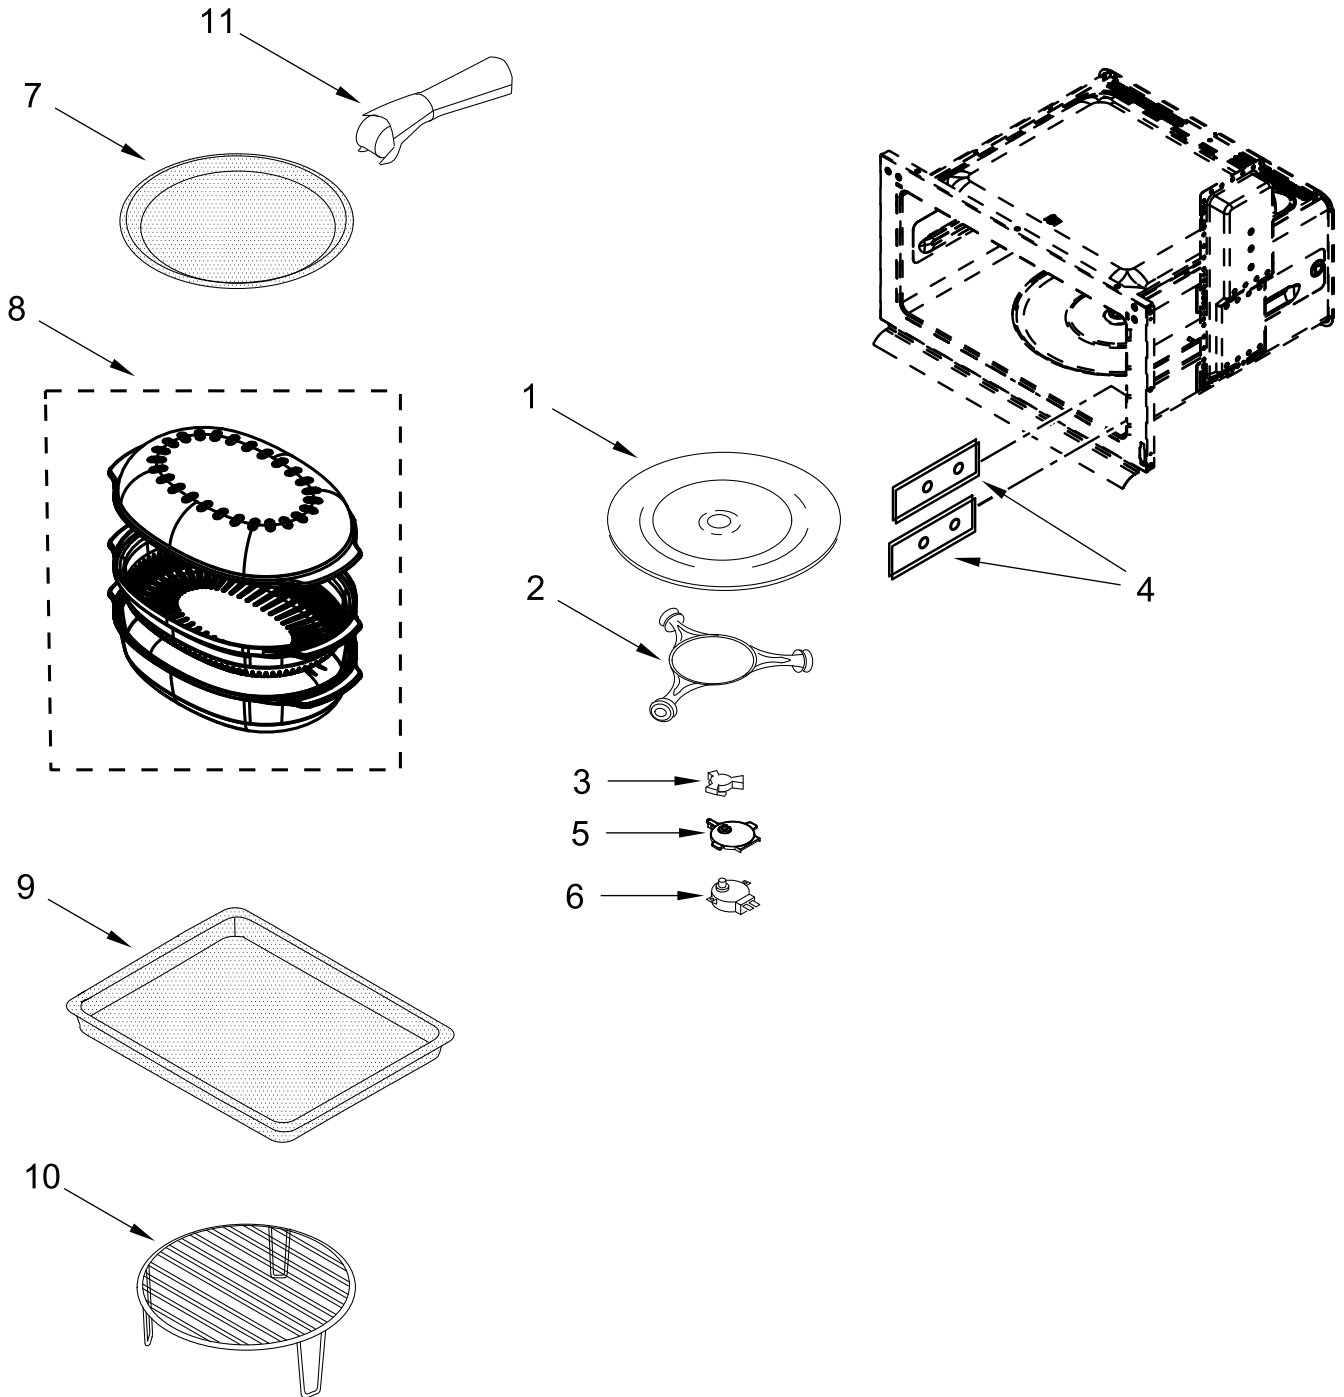

INTERNAL MICROWAVE PARTS

INTERNAL MICROWAVE PARTS

<u>Illus.</u> <u>No.</u>	<u>Part No.</u>	<u>Description</u>	<u>Illus.</u> <u>No.</u>	<u>Part No.</u>	<u>Description</u>	<u>Illus.</u> <u>No.</u>	<u>Part No.</u>	<u>Description</u>
1	W11340342	Turntable, Glass	5	461967753742	Adapter, Turntable Motor	7	W10120480	Plate, Crisp
2	W10367316	Ring, Turntable				8	8205262RB	Steamer, Microwave
3	W10545578	Drive, Turntable	6	461967848971	Motor, Turntable	9	W10120486	Plate, Baking
4	461967451001	Plate, Cover			FOLLOWING ACCESSORIES NOT INCLUDED	10	W10120483	Rack
						11	W10120481	Handle, Pan