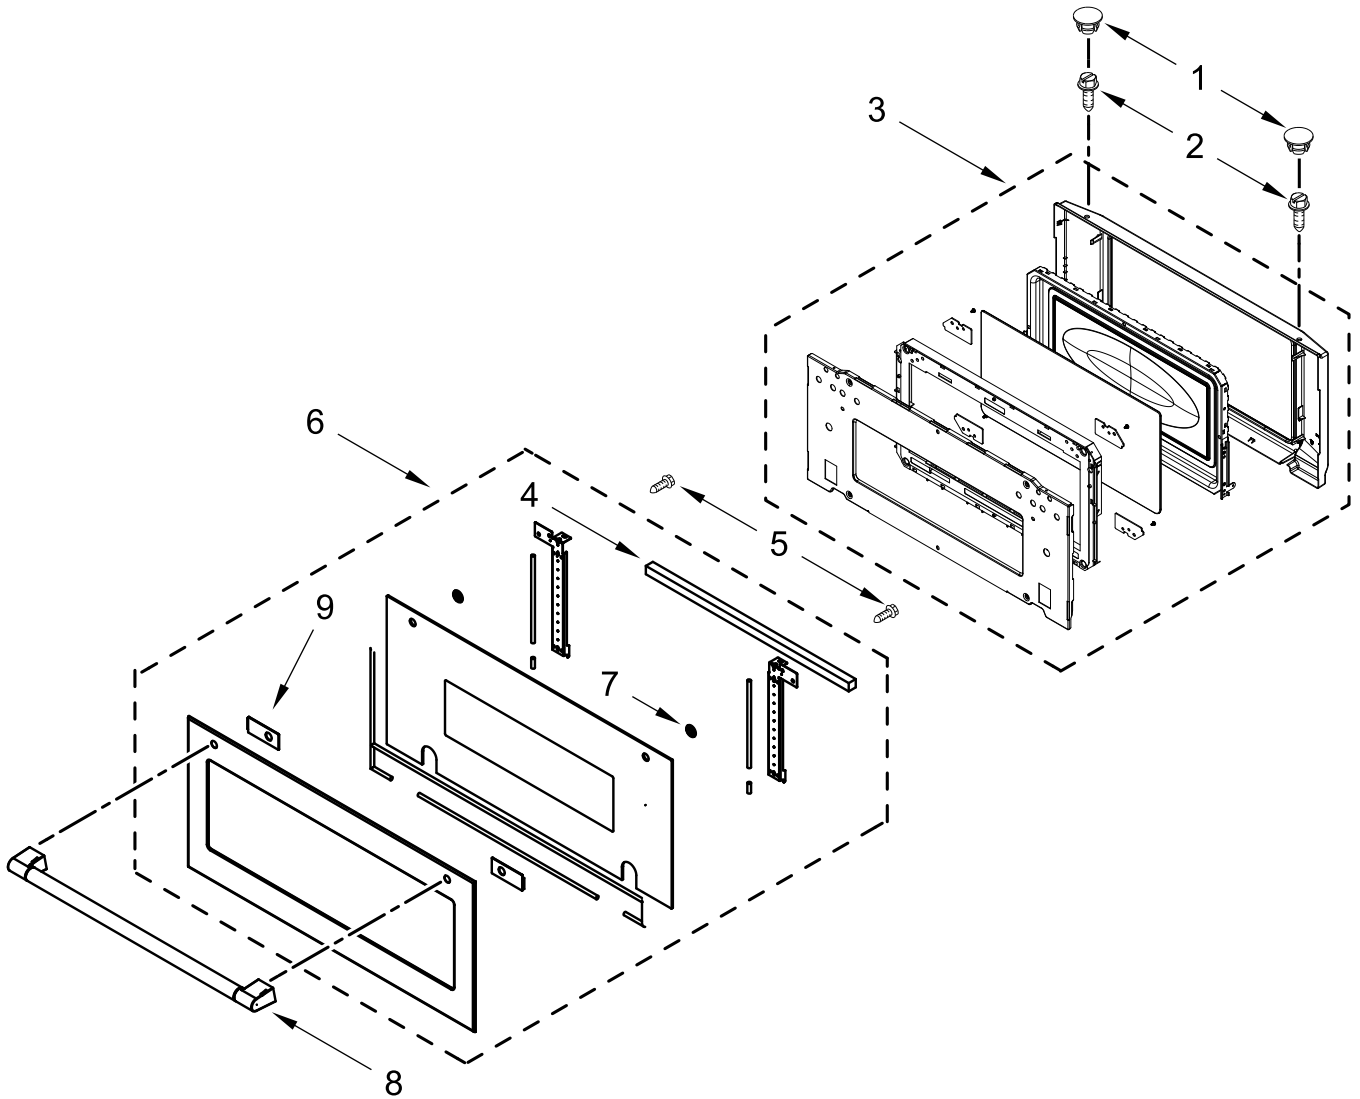

MICROWAVE DOOR PARTS

MICROWAVE DOOR PARTS

<u>Illus.</u> <u>No.</u>	<u>Part No.</u>	<u>Description</u>	<u>Illus.</u> <u>No.</u>	<u>Part No.</u>	<u>Description</u>	<u>Illus.</u> <u>No.</u>	<u>Part No.</u>	<u>Description</u>
1	8304588BL	Cap, Screw	6		Door Assembly	8		Handle Assembly
2	7101P338-60	Screw		W11474393	Stainless		W11495825	Stainless
3	W11639555	Inner Door Assembly	7	W10319024	Washer, Door	9	W10650497	Spacer, Handle
4	W10359769	Foam, Door Handle						
5	W11317731	Screw (Black)