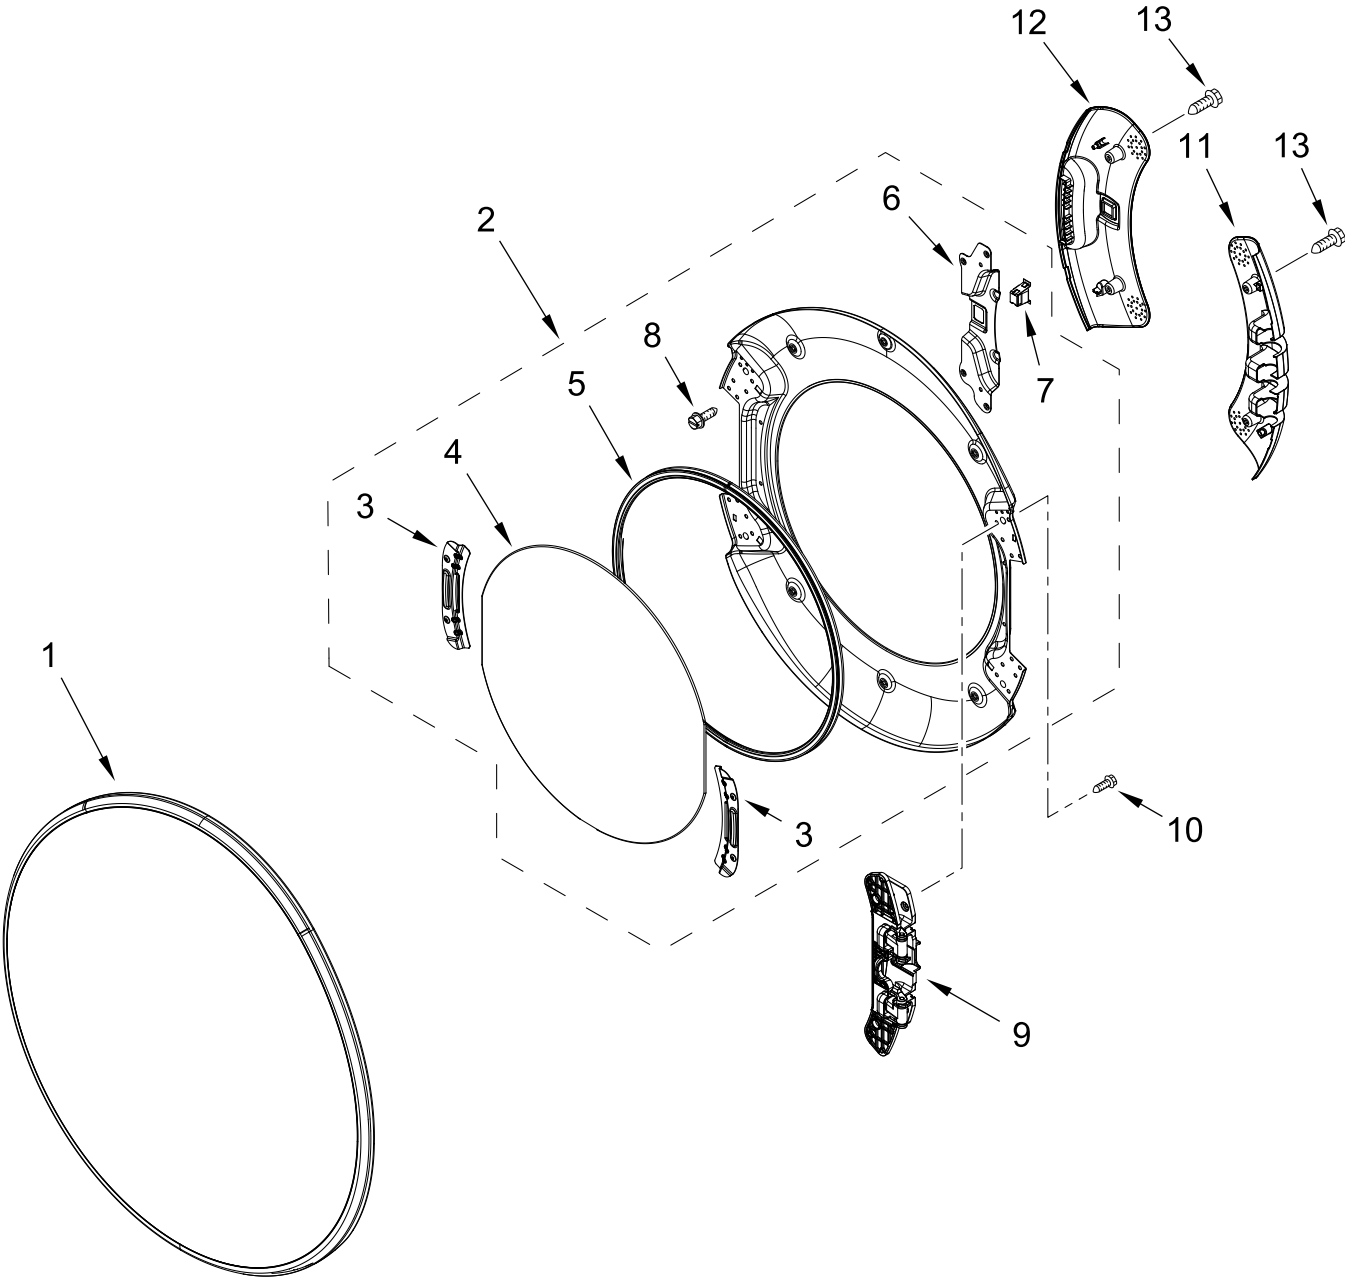

DOOR PARTS

DOOR PARTS

<u>Illus.</u> <u>No.</u>	<u>Part No.</u>	<u>Description</u>	<u>Illus.</u> <u>No.</u>	<u>Part No.</u>	<u>Description</u>	<u>Illus.</u> <u>No.</u>	<u>Part No.</u>	<u>Description</u>
1		Assembly, Outer Door	6	W11050690	Bracket, Door Catch	11	W11120174	Cover, Hinge
	W11114013	White	7	W10208401	Assembly, Spring Catch	12	W11120683	Cover, Handle
2	W11122999	Assembly, Inner Door	8	W10288126	Screw	13	9742177	Screw
3	W11100789	Bracket, Glass	9	W11114011	Hinge Assembly			
4	W10891207	Glass, Door	10	8540479	Screw, Grounding			
5	W11183899	Seal, Glass