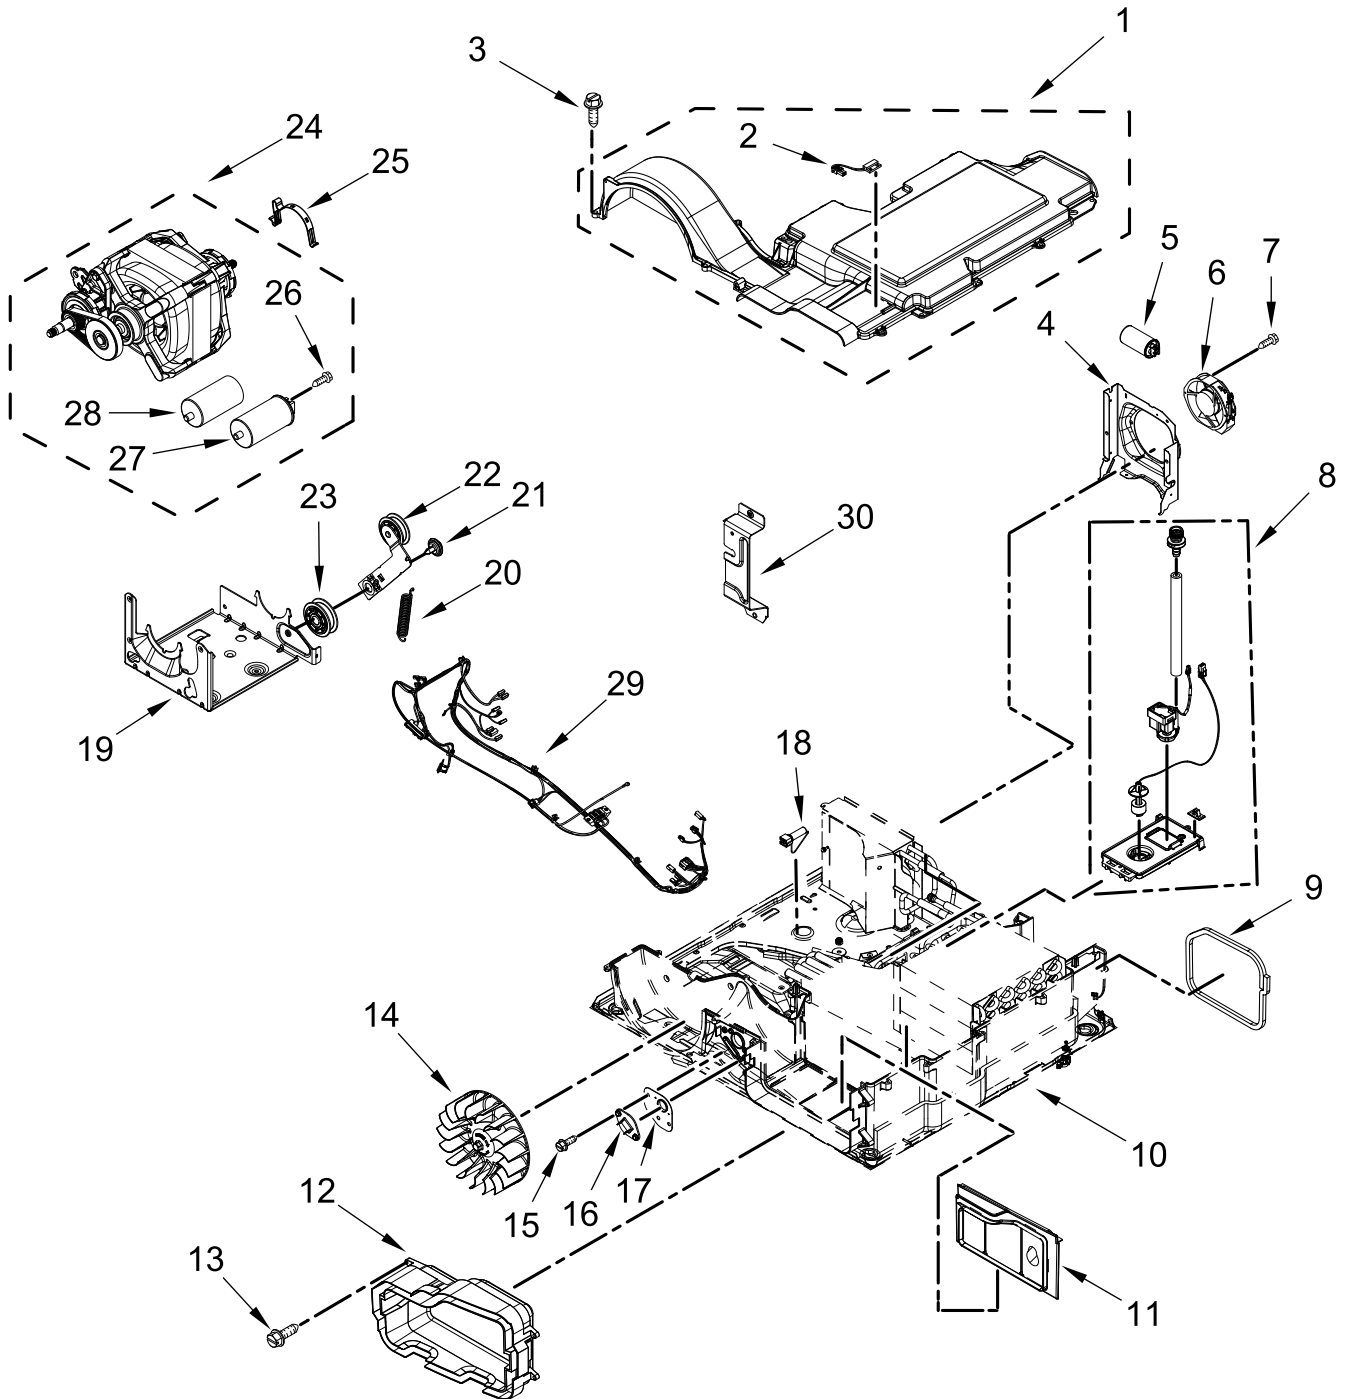

BASE PARTS

BASE PARTS

<u>Illus. No.</u>	<u>Part No.</u>	<u>Description</u>	<u>Illus. No.</u>	<u>Part No.</u>	<u>Description</u>	<u>Illus. No.</u>	<u>Part No.</u>	<u>Description</u>
1	W10608831	Cover, Heat Exchange	11	W10754439	Filter, Service	23	W10468057	Assembly, Pulley
2	W10651558	Switch, Lint Screen	12	W10647273	Lint Housing Extension	24	W10651995	Assembly, Motor Capacitor
3	W10219342	Screw	13	693995	Screw	25	W10121316	Clamp, Motor Mount
4	W10837311	Housing, Auxillary Fan	14	W10364994	Blower Wheel	26	W10604214	Nut
5	W10724418	Capacitor, Compressor	15	90767	Screw	27	W10724414	Capacitor, Motor Run
6	W11175941	Fan, Compressor	16	8577274	Thermistor	28	W10442513	Capacitor, Motor Start
7	12990515	Screw	17	W10574749	Bracket, Thermister	29	W11109746	Wiring Harness (Lower)
8	W11177749	Drain Pump	18	W10467289	Sensor, Temperature	30	W10645092	Bracket, Valve
9	W10459416	Seal Strip	19	W10578065	Bracket, Motor			
10		Not Serviced	20	W10446781	Spring, Idler			
	W11368564	Base Assembly (Not Serviced)	21	3389420	Screw			
			22	W10547287	Assembly, Idler