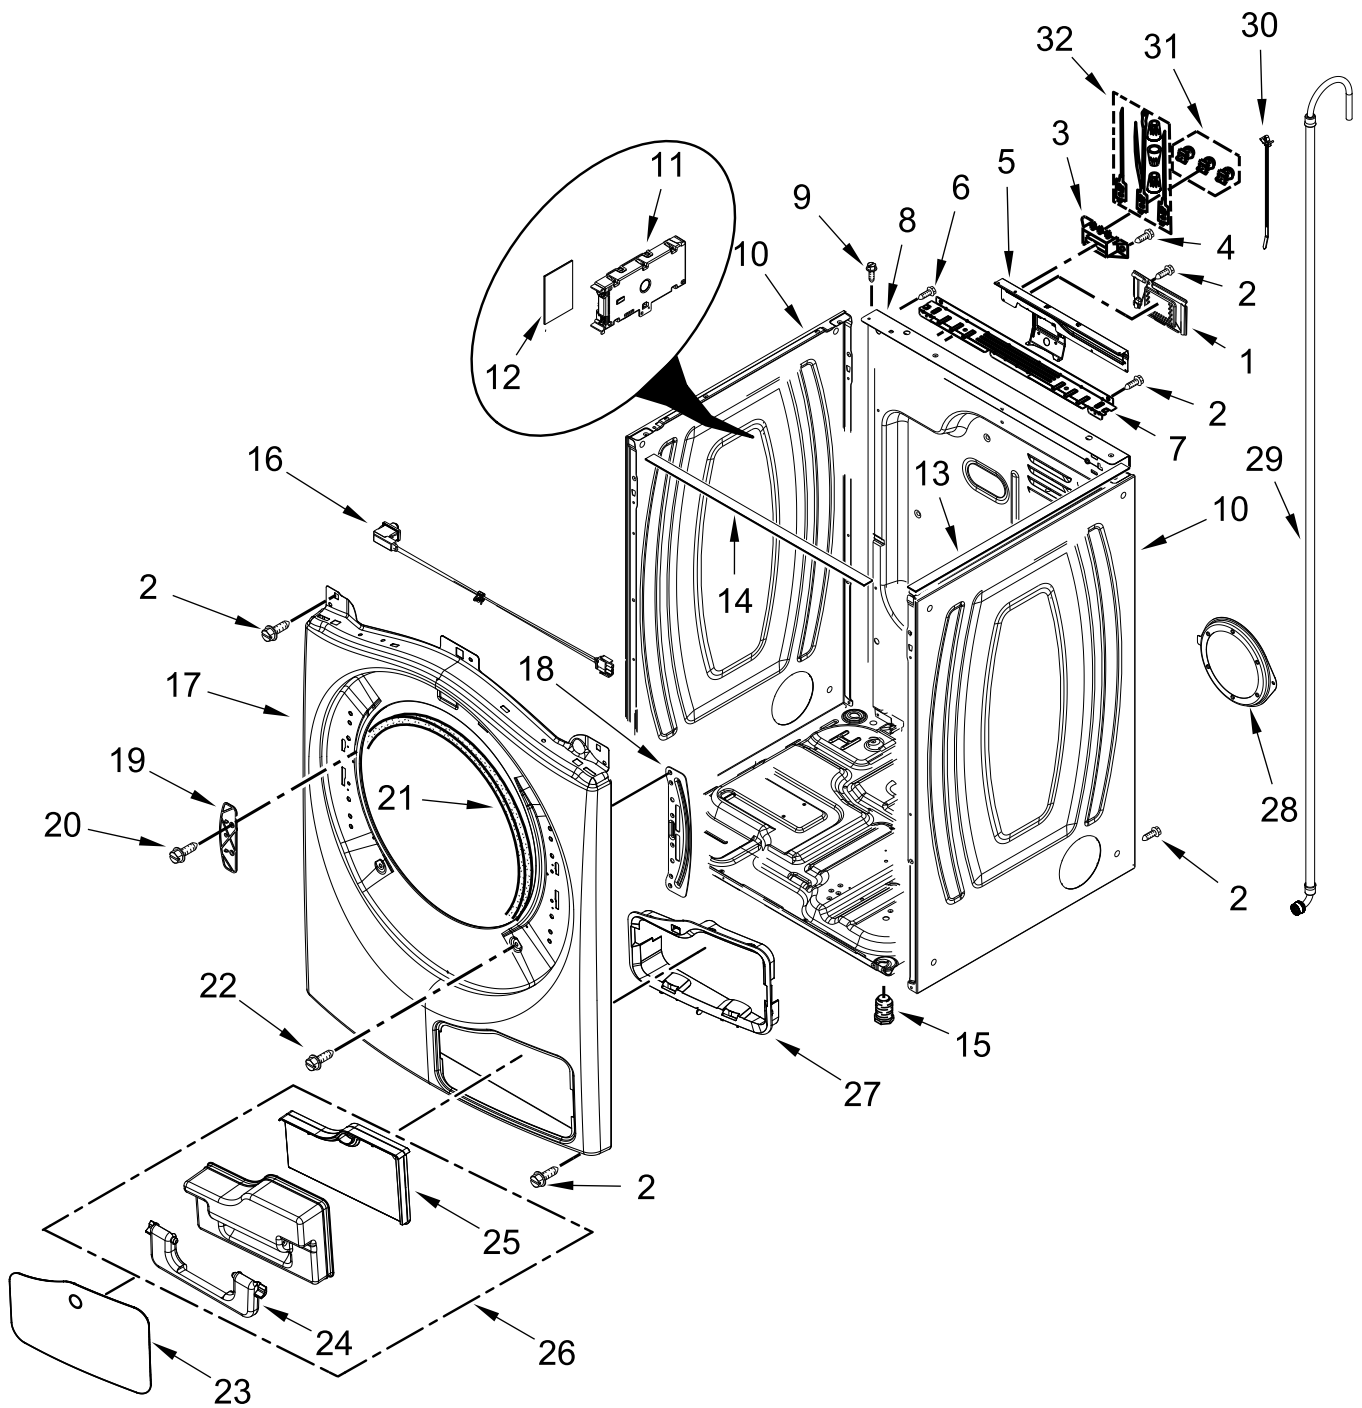

ELECTRIC DRYER

MODELS:

WHD560CHW2 (White)

TOP AND CONSOLE PARTS

TOP AND CONSOLE PARTS

<u>Illus. No.</u>	<u>Part No.</u>	<u>Description</u>	<u>Illus. No.</u>	<u>Part No.</u>	<u>Description</u>	<u>Illus. No.</u>	<u>Part No.</u>	<u>Description</u>
1		Literature Parts	3	343641	Screw	11		Panel, Console
	W11184587	Use and Care Guide	4	W11255768	Channel, Water		W11296380	White
	W11184511	Installation Instructions	5	12990702	Screw	12	W10219342	Screw
	W11184896	Quick Start Guide	6	W10208198	Bracket, Console	13	W10884773	Badge
	W11457205	Wiring Diagram	7	3390647	Screw	14	W11157870	Wiring Harness (Upper)
2		Top	8	W11160620	Harness, User Interface	15	693995	Screw
	W10208383	White	9	W11231800	Seal			
			10	W10568405	Assembly, Speaker			

CABINET PARTS

CABINET PARTS

<u>Illus.</u> <u>No.</u>	<u>Part No.</u>	<u>Description</u>	<u>Illus.</u> <u>No.</u>	<u>Part No.</u>	<u>Description</u>	<u>Illus.</u> <u>No.</u>	<u>Part No.</u>	<u>Description</u>
1	W11394868	Cover, Terminal Block	14	W10608849	Seal - Strip	26	W10802056	Box Assembly, Secondary Lint
2	3390647	Screw	15	3392100	Foot, Dryer			
3	3397659	Block, Terminal	16	W11307535	Assembly, Door Switch	27		Bezel, Secondary Lint Assembly
4	3390631	Screw	17		Front Panel		W11194428	White
5	W10668463	Bracket, Terminal Cross Bar		W11421256	White	28	W10810480	Guard, Fan
6	W10773242	Screw	18	W11084215	Bracket, Hinge	29	W10705660	Hose, Outlet
7	W10208382	Bracket, Rear	19	W11126752	Strike, Door	30	3391018	Tie, Cable
8	W10524494	Panel, Rear	20	W10288126	Screw	31	279393	Screw Kit, Terminal Block
9	3393008	Screw	21	3387242	Seal, Front Panel	32	279318	Terminal, Brass and Tinned (Includes Terminal Block Screw Kit)
10		Panel, Side	22	3357011	Screw			
	W11177568	White	23		Door, Secondary Lint			
11	W11461222	Appliance Control Unit (ACU)		W11108733	White			
12	W10504381	Pad, Foam	24	W10739609	Assembly, Handle - Secondary Lint			
13	W10686117	Seal - Strip	25	W10739605	Filter, Secondary Lint			