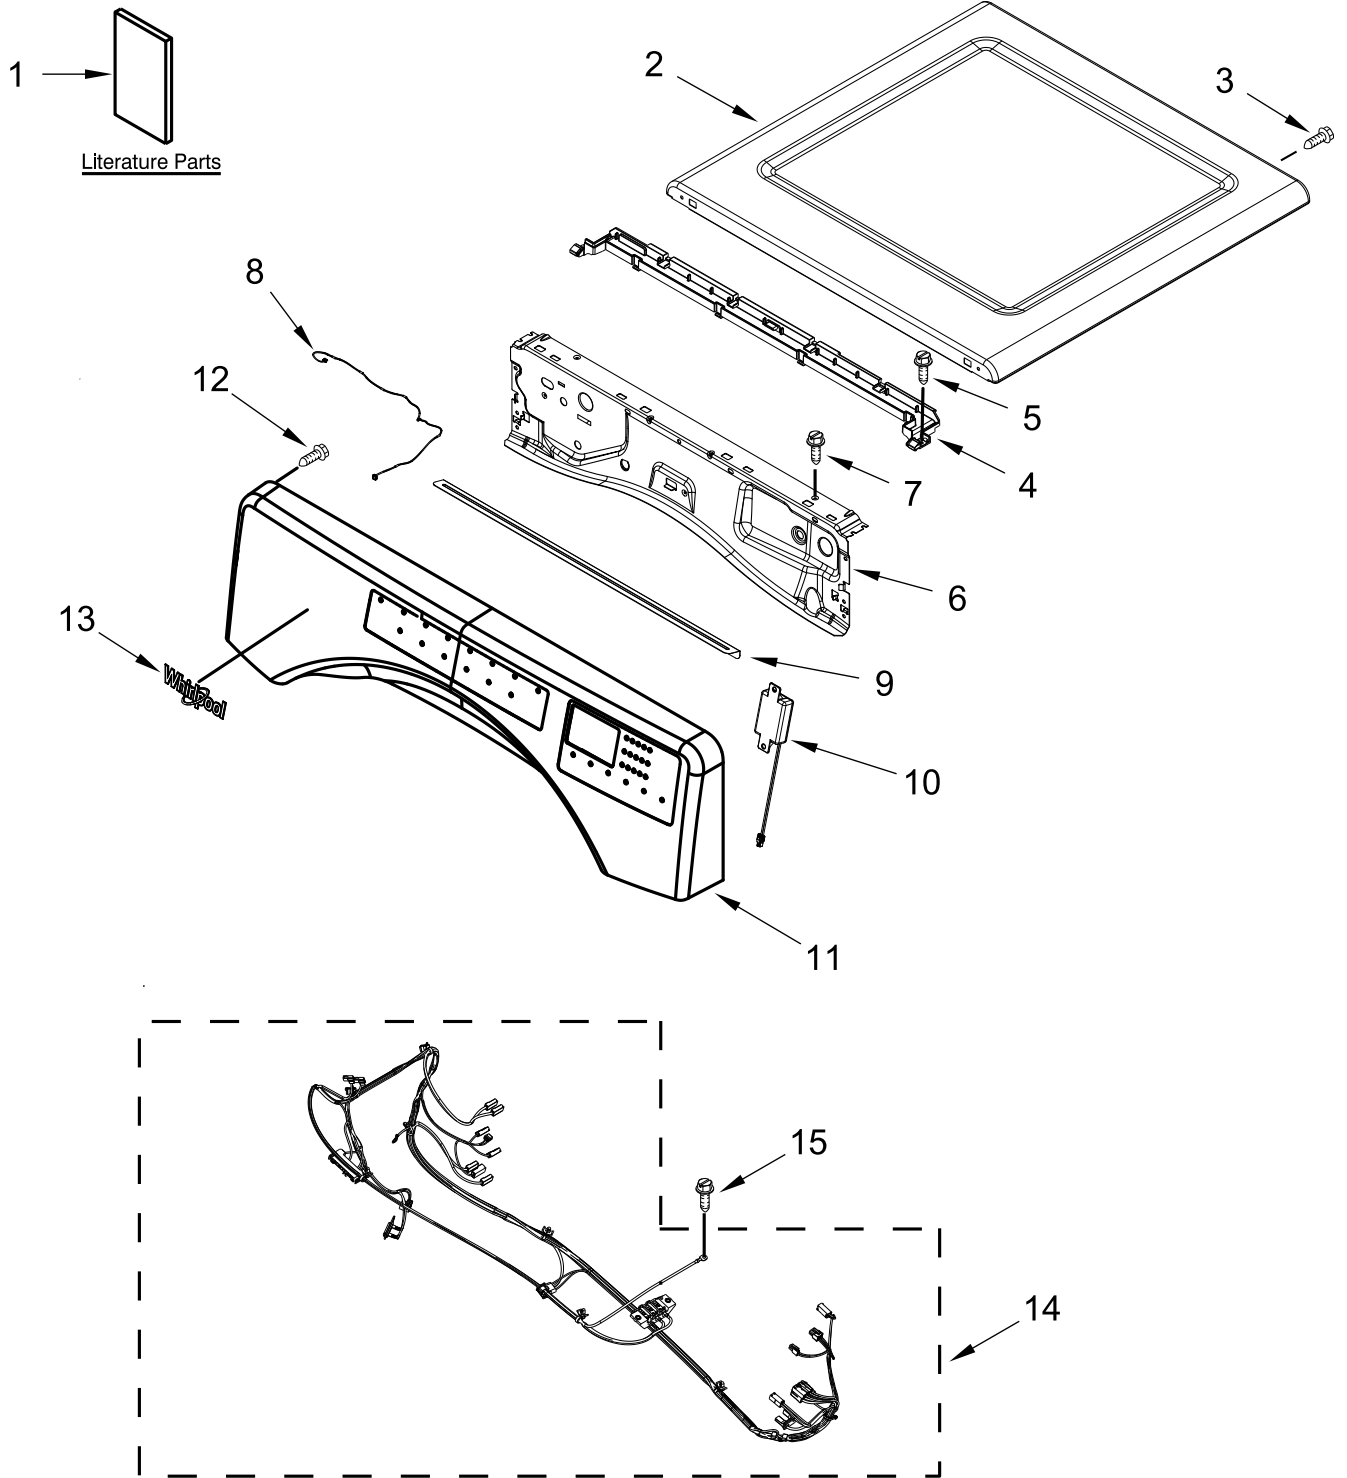

ELECTRIC DRYER

MODELS:

WHD560CHW2 (White)

TOP AND CONSOLE PARTS

TOP AND CONSOLE PARTS

<u>Illus. No.</u>	<u>Part No.</u>	<u>Description</u>	<u>Illus. No.</u>	<u>Part No.</u>	<u>Description</u>	<u>Illus. No.</u>	<u>Part No.</u>	<u>Description</u>
1		Literature Parts	3	343641	Screw	11		Panel, Console
	W11184587	Use and Care Guide	4	W11255768	Channel, Water		W11296380	White
	W11184511	Installation Instructions	5	12990702	Screw	12	W10219342	Screw
	W11184896	Quick Start Guide	6	W10208198	Bracket, Console	13	W10884773	Badge
	W11457205	Wiring Diagram	7	3390647	Screw	14	W11157870	Wiring Harness (Upper)
2		Top	8	W11160620	Harness, User Interface	15	693995	Screw
	W10208383	White	9	W11231800	Seal			
			10	W10568405	Assembly, Speaker			

CABINET PARTS

CABINET PARTS

<u>Illus.</u> <u>No.</u>	<u>Part No.</u>	<u>Description</u>	<u>Illus.</u> <u>No.</u>	<u>Part No.</u>	<u>Description</u>	<u>Illus.</u> <u>No.</u>	<u>Part No.</u>	<u>Description</u>
1	W11394868	Cover, Terminal Block	14	W10608849	Seal - Strip	26	W10802056	Box Assembly, Secondary Lint
2	3390647	Screw	15	3392100	Foot, Dryer			
3	3397659	Block, Terminal	16	W11307535	Assembly, Door Switch	27		Bezel, Secondary Lint Assembly
4	3390631	Screw	17		Front Panel		W11194428	White
5	W10668463	Bracket, Terminal Cross Bar		W11421256	White	28	W10810480	Guard, Fan
6	W10773242	Screw	18	W11084215	Bracket, Hinge	29	W10705660	Hose, Outlet
7	W10208382	Bracket, Rear	19	W11126752	Strike, Door	30	3391018	Tie, Cable
8	W10524494	Panel, Rear	20	W10288126	Screw	31	279393	Screw Kit, Terminal Block
9	3393008	Screw	21	3387242	Seal, Front Panel	32	279318	Terminal, Brass and Tinned (Includes Terminal Block Screw Kit)
10		Panel, Side	22	3357011	Screw			
	W11177568	White	23		Door, Secondary Lint			
11	W11461222	Appliance Control Unit (ACU)		W11108733	White			
12	W10504381	Pad, Foam	24	W10739609	Assembly, Handle - Secondary Lint			
13	W10686117	Seal - Strip	25	W10739605	Filter, Secondary Lint			