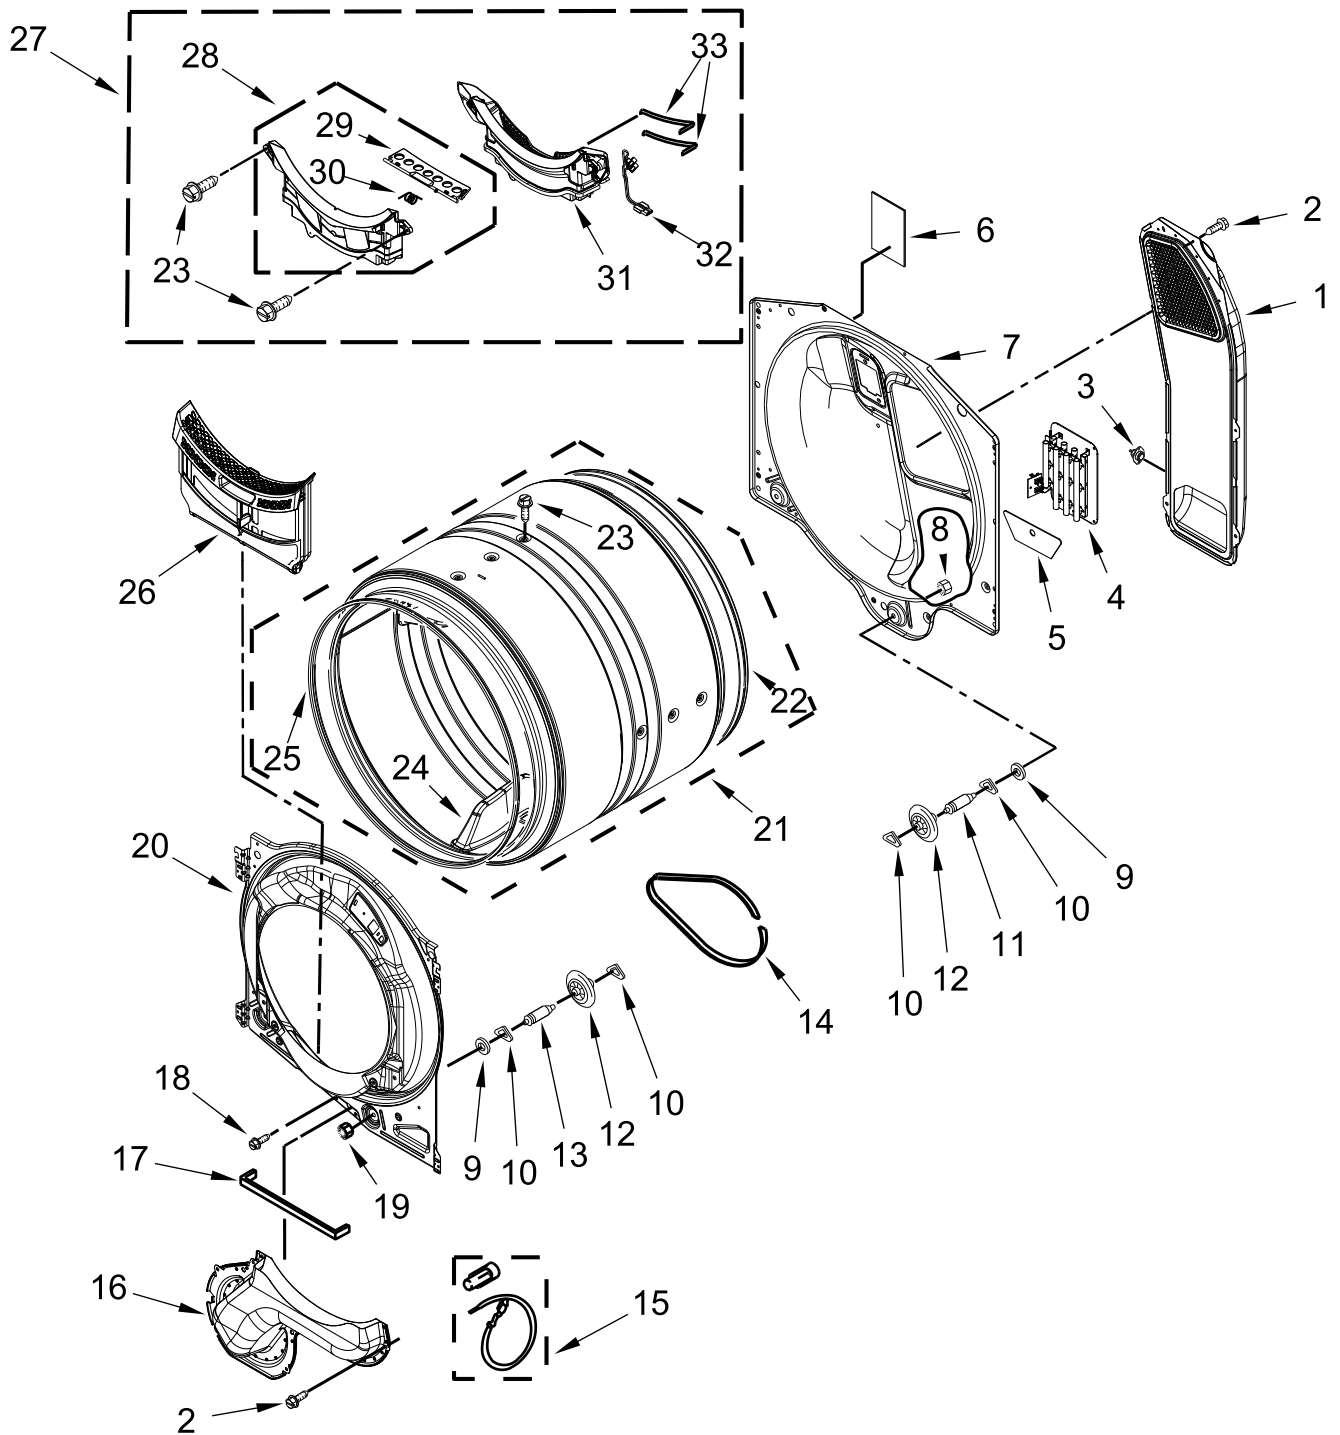

BULKHEAD PARTS

BULKHEAD PARTS

<u>Illus. No.</u>	<u>Part No.</u>	<u>Description</u>	<u>Illus. No.</u>	<u>Part No.</u>	<u>Description</u>	<u>Illus. No.</u>	<u>Part No.</u>	<u>Description</u>
1	W10660495	Assembly, Inlet Duct	13	W10359272	Shaft, Drum Roller - Left Hand Thread	25	W10521122	Seal, Drum Front
2	3390647	Screw	14	3387610	Belt, Drive	26	W11203353	Assembly, Filter - Primary Lint
3	W10732729	Thermostat	15	279457	Terminal Wire Kit (For Heater Element Wiring Harness Repair)	27	W10539315	Assembly, Outlet Grill & Housing
4	W10643339	Assembly, Inlet-Heater Duct	16	W10642437	Lint Duct	28	W10670373	Assembly, Door Housing Outlet
5	W10709255	Edge Cover, Inlet Duct	17	W10211950	Seal, Housing Outlet	29	W10219016	Door, Lint Screen
6	W10653662	Pad, Foam	18	3390631	Screw	30	W10834437	Spring, Lint Screen Door
7	W11162462	Bulkhead, Rear	19	3934666	Nut, Hex	31	W10684400	Outlet Grill
8	W10001120	Nut, Hex (Left Hand Thread)	20	W10673493	Bulkhead, Front	32	W10298258	Harness, Sensor
9	3387459	Washer	21	W10508188	Assembly, Drum (Complete)	33	3387223	Sensor, Electrode
10	W10512946	Washer, Tri Ring	22	W10521118	Seal, Drum			
11	W10359271	Shaft, Drum Roller - Right Hand Thread	23	W10219342	Screw			
12	W10314171	Roller, Support	24	W10416098	Baffle, Drum