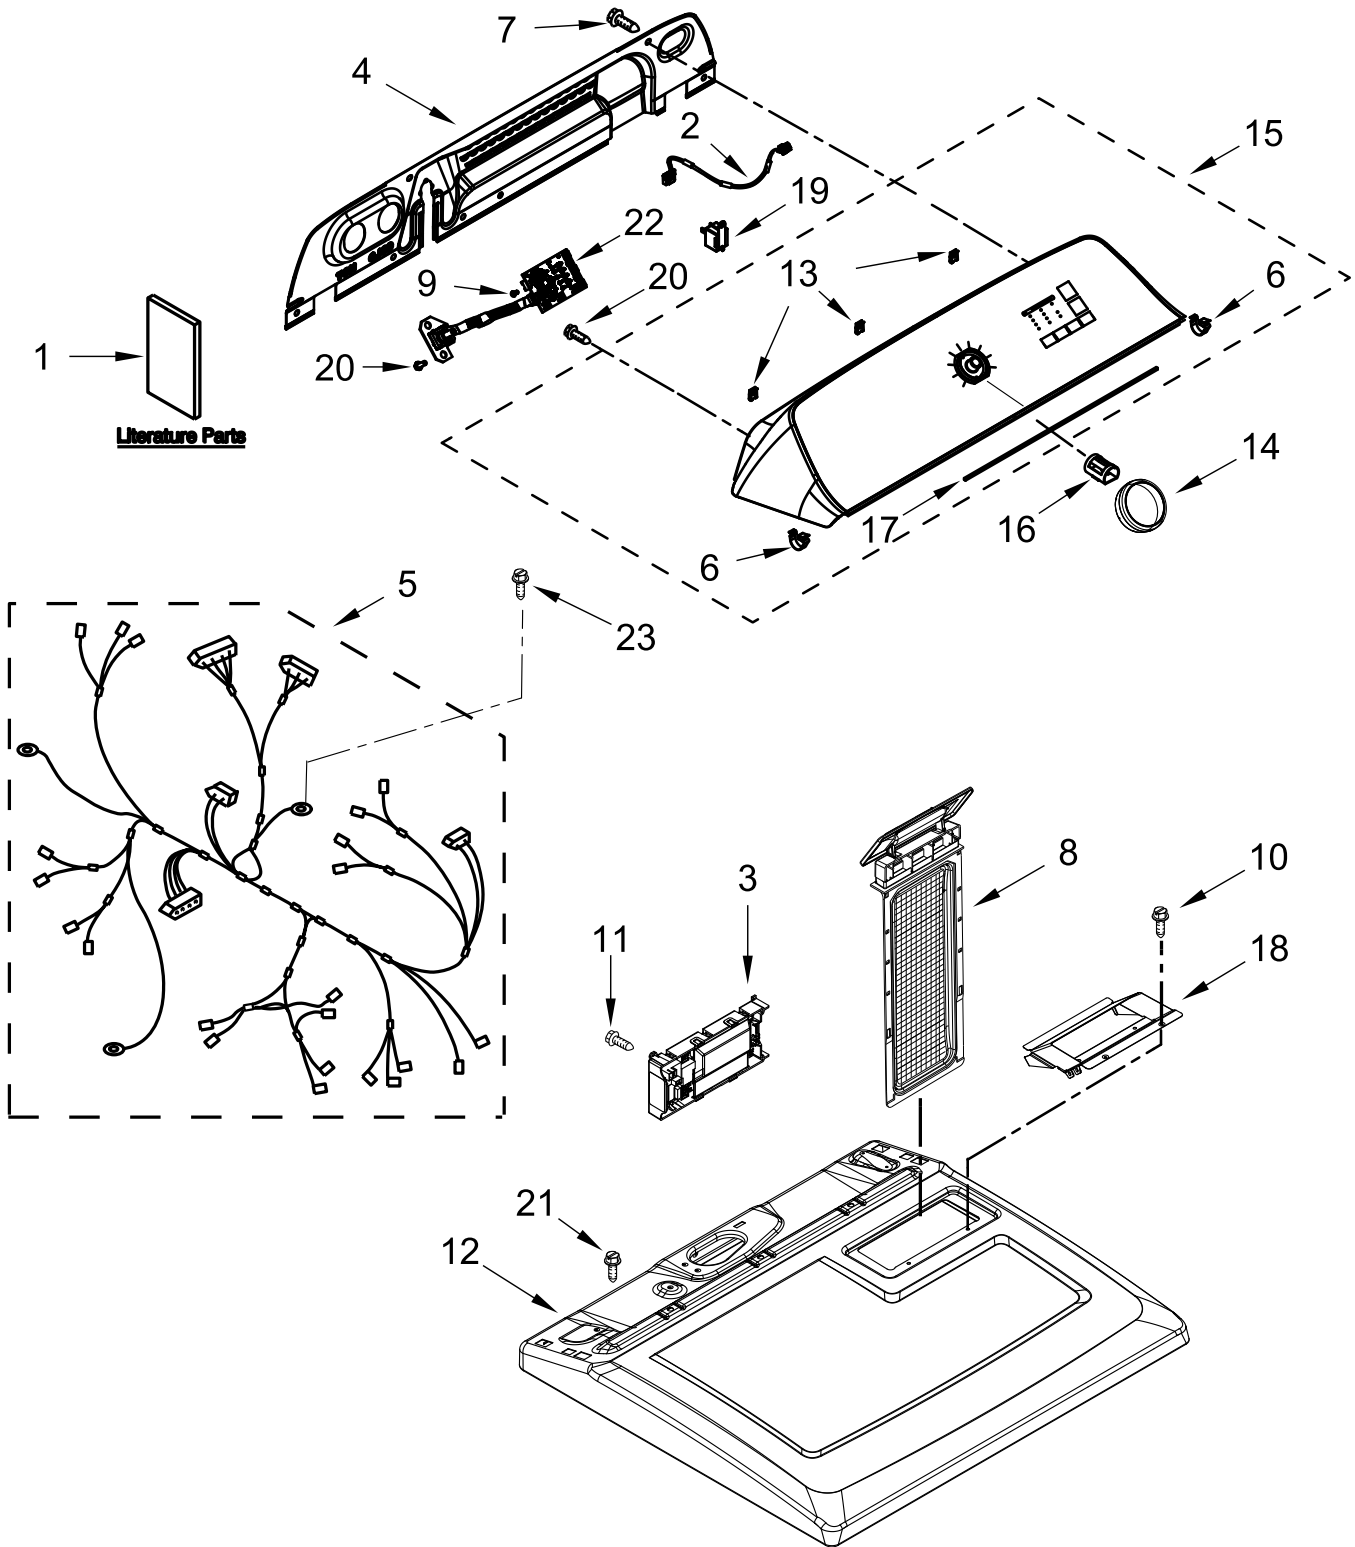

GAS DRYER

MODELS:

WGD5050LW0 (White)

TOP AND CONSOLE PARTS

TOP AND CONSOLE PARTS

<u>Illus. No.</u>	<u>Part No.</u>	<u>Description</u>	<u>Illus. No.</u>	<u>Part No.</u>	<u>Description</u>	<u>Illus. No.</u>	<u>Part No.</u>	<u>Description</u>
1		Literature Parts	9	8540727	Screw	20	9740848	Screw
	W11361424	Owners Manual	10	688983	Screw	21	343641	Screw
	W11432655	Tech Sheet	11	3348629	Screw	22	W11374901	Encoder, Mega Assembly
	W11423864	Quick Start Guide	12		Top	23	W10773242	Screw
2	W11463863	HMI Harness		W10613389	White			
3	W11545316	Appliance Control Unit (ACU)	13	W10298336	Nut, "U"			
4	W10775189	Panel, Rear	14	W11430050	Knob Assembly			
5	W11441889	Main Harness	15		Assembly, Console			
6	8312709	Clip, Console		W11394096	White			
7	693995	Screw	16	688805	Clip, Spring			
8	W11451393	Lint Screen	17	W10726632	Seal, Console			
			18	W10662472	Collar, Lint Chute			
			19	694419	Buzzer, Mini			