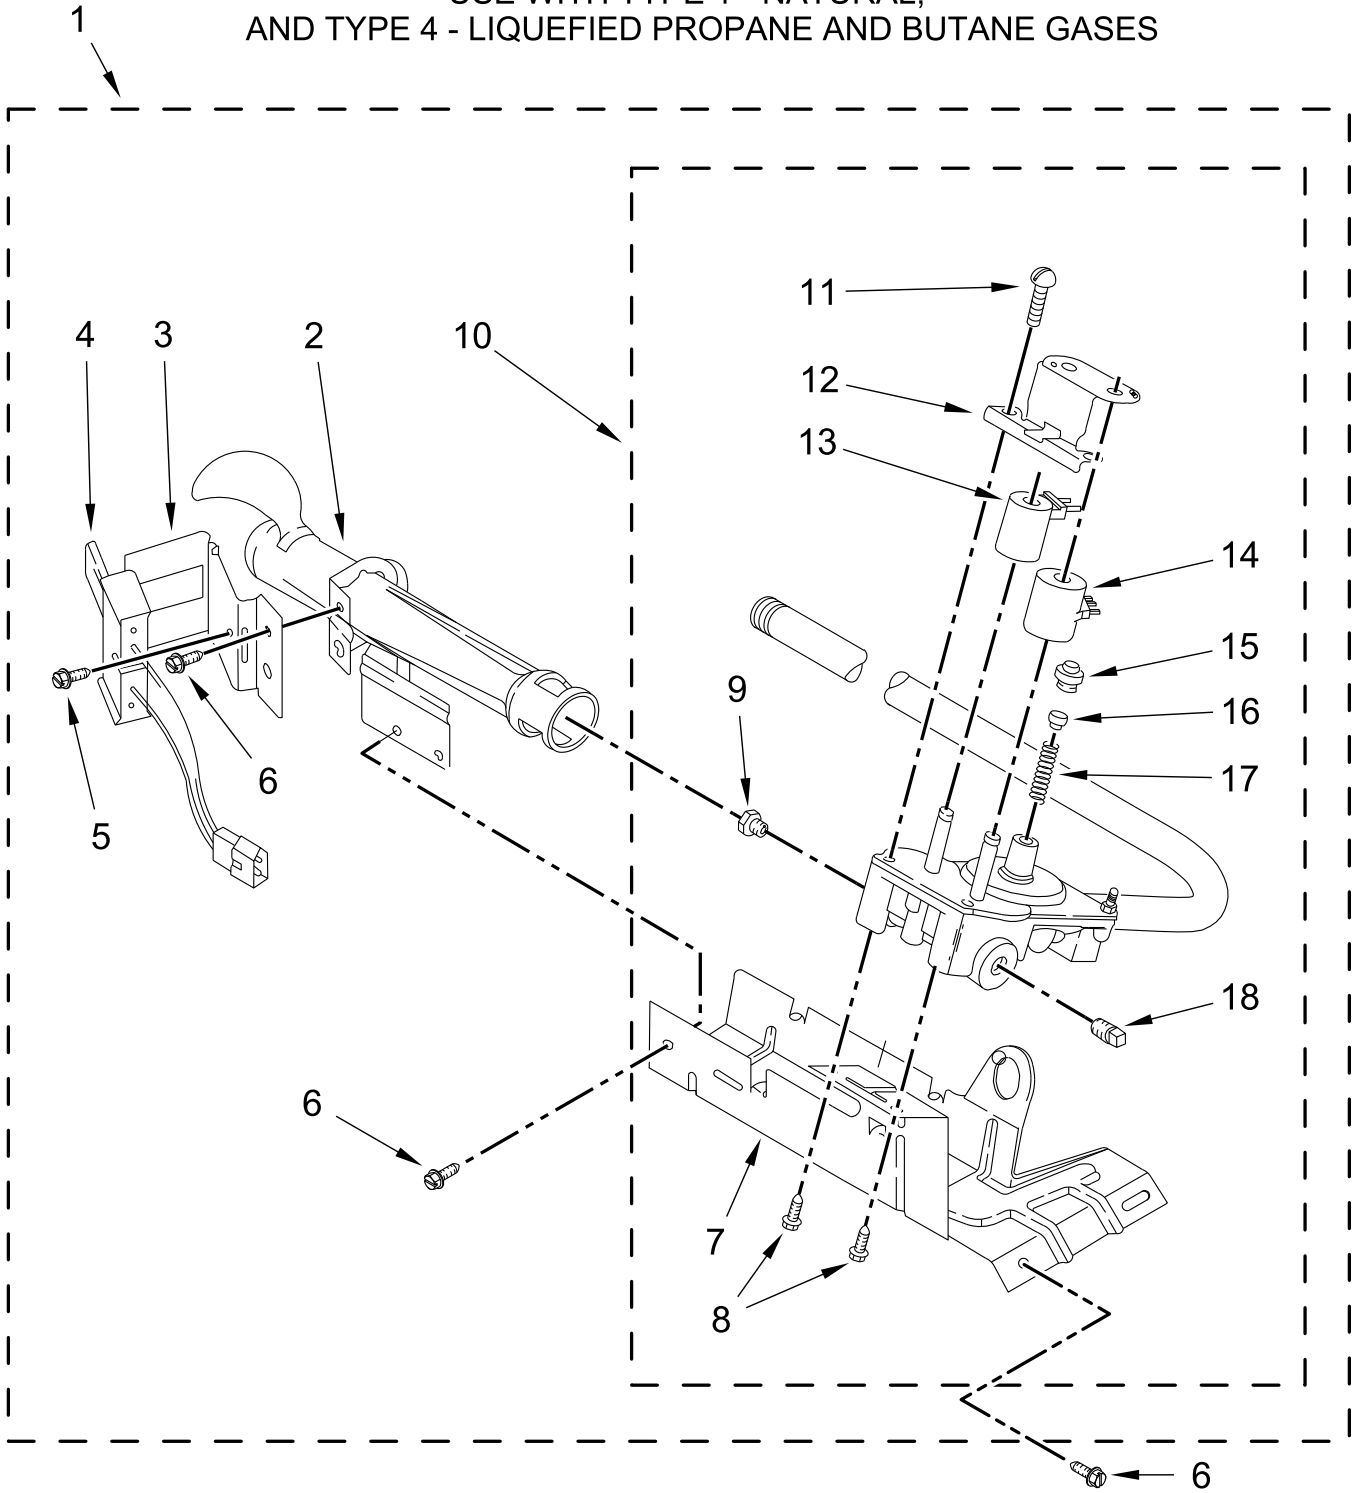

BURNER ASSEMBLY PARTS

USE WITH TYPE 1 - NATURAL,
AND TYPE 4 - LIQUEFIED PROPANE AND BUTANE GASES

BURNER ASSEMBLY PARTS

<u>Illus. No.</u>	<u>Part No.</u>	<u>Description</u>	<u>Illus. No.</u>	<u>Part No.</u>	<u>Description</u>	<u>Illus. No.</u>	<u>Part No.</u>	<u>Description</u>
1	8318272	Burner Assembly (60 Hz) (Type 1) (White Rodgers)	10	8318277	Valve, Gas (60 Hz)	18	239822	Plug, Pipe
			11	694421	Screw, Coil			Following Parts Not Illustrated
2	688617	Tube, Burner	12	694538	Bracket, Coil			
3	694298	Bracket, Ignitor	13	694540	Coil, 60 Hz. (2 Terminal) (Main)	49572A		Conversion Kit (Type 1 and 2) to Type (4) L.P.G.
4	686590	Ignitor						
5	W10366705	Screw	14	694539	Coil, 60 Hz (Split) (3 Terminal) (Pilot Position)			
6	343641	Screw						
7	693986	Base, Burner	15	694424	Leak, Limiter			
8	3387057	Screw	16	694423	Screw, Regulator Adjustment			
9		Orifice, Burner						
	234826	Type 1 (Natural)	17	694422	Spring, Regulator			
	229742	Type 4 (Butane)						
	234868	Type 4 (Propane)