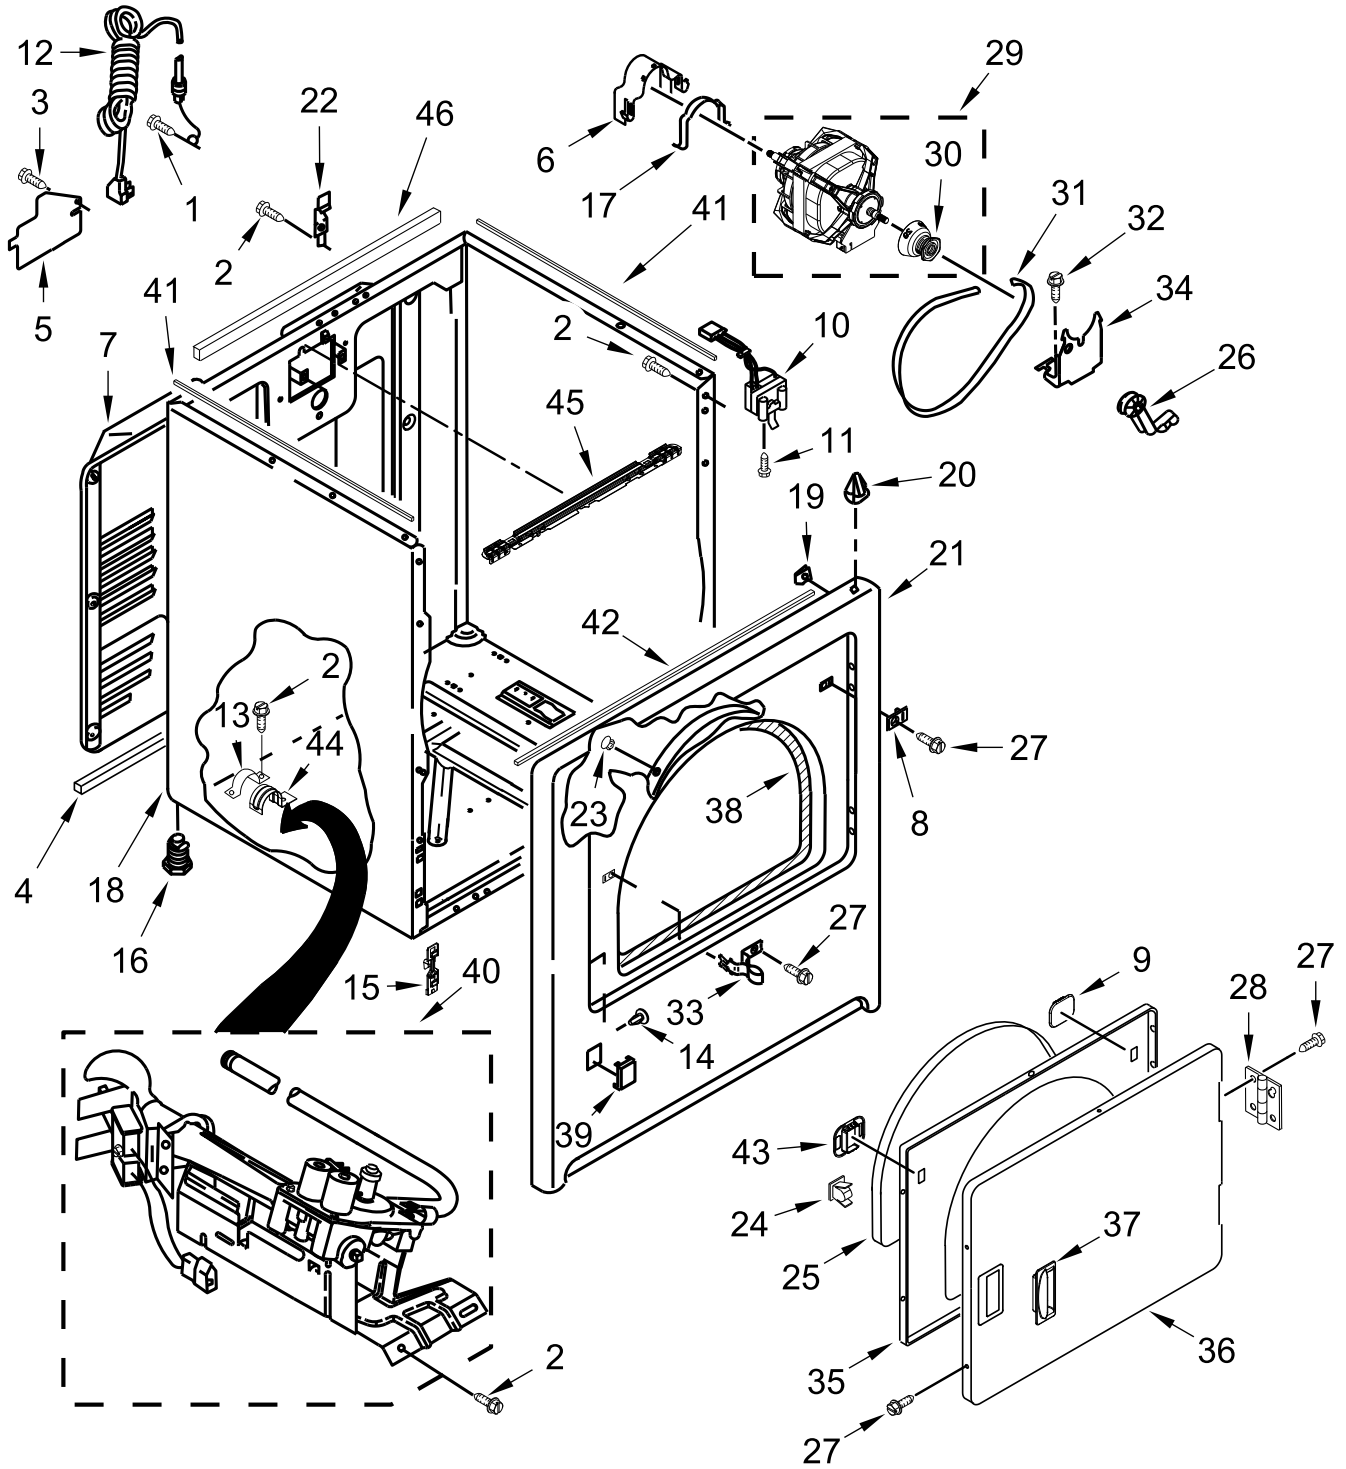

CABINET PARTS

CABINET PARTS

<u>Illus. No.</u>	<u>Part No.</u>	<u>Description</u>	<u>Illus. No.</u>	<u>Part No.</u>	<u>Description</u>	<u>Illus. No.</u>	<u>Part No.</u>	<u>Description</u>
1	3390631	Screw	18		Cabinet	34	348780	Base, Motor
2	343641	Screw		8530603	White	35	W10463967	Door, Inner
3	693995	Screw	19	98234	Clip, Ground	36		Door, Outer
4	W10841728	Seal, Spill Guard	20	8066092	Lock, Front Top		W10714510	White
5	W10686798	Cover, Terminal Block	21		Panel, Front	37		Handle, Door
6	W10121316	Clamp, Motor Mount		W10664698	White		W10714516	White
7	W11593118	Panel, Rear	22	W10641296	Hinge, Top	38	W10803476	Assembly, Seal and Bearing
8	W10567345	Plug, Strike	23	685203	Clip, Felt Pad	39		Plug, Front Panel
9	W10529198	Cover, Door Catch	24	W11224630	Assembly, Door Catch		8564457	White
10	W10569603	Switch, Door	25	W10730752	Seal, Door	40	8318272	Burner Assembly (60 Hz) (Type 1) (White Rodgers)
11	697773	Screw	26	691366	Idler Assembly			
12	W10869141	Cord, Power	27	342055	Screw	41	W10316529	Seal, Foam
13	341029	Clamp, Pipe	28		Assembly, Hinge and Pin	42	W10316619	Seal, Spill Guard
14		Hinge Hole Cover		W10362431	White	43	W10529197	Bezel, Door Catch
	W11308618	White	29	W10396029	Assembly, Motor	44	W10727507	Clamp, Pipe
15	W10775448	Clip, Front Panel	30	8066184	Pulley, Motor	45	W10641295	Bracket, Rear
16	W10779369	Foot, Dryer	31	W10131364	Belt, Drive	46	W10685675	Seal, Rear Panel
17	3404162	Clamp, Motor (With Shield)	32	3400500	Bolt			
			33	W11224633	Strike, Door