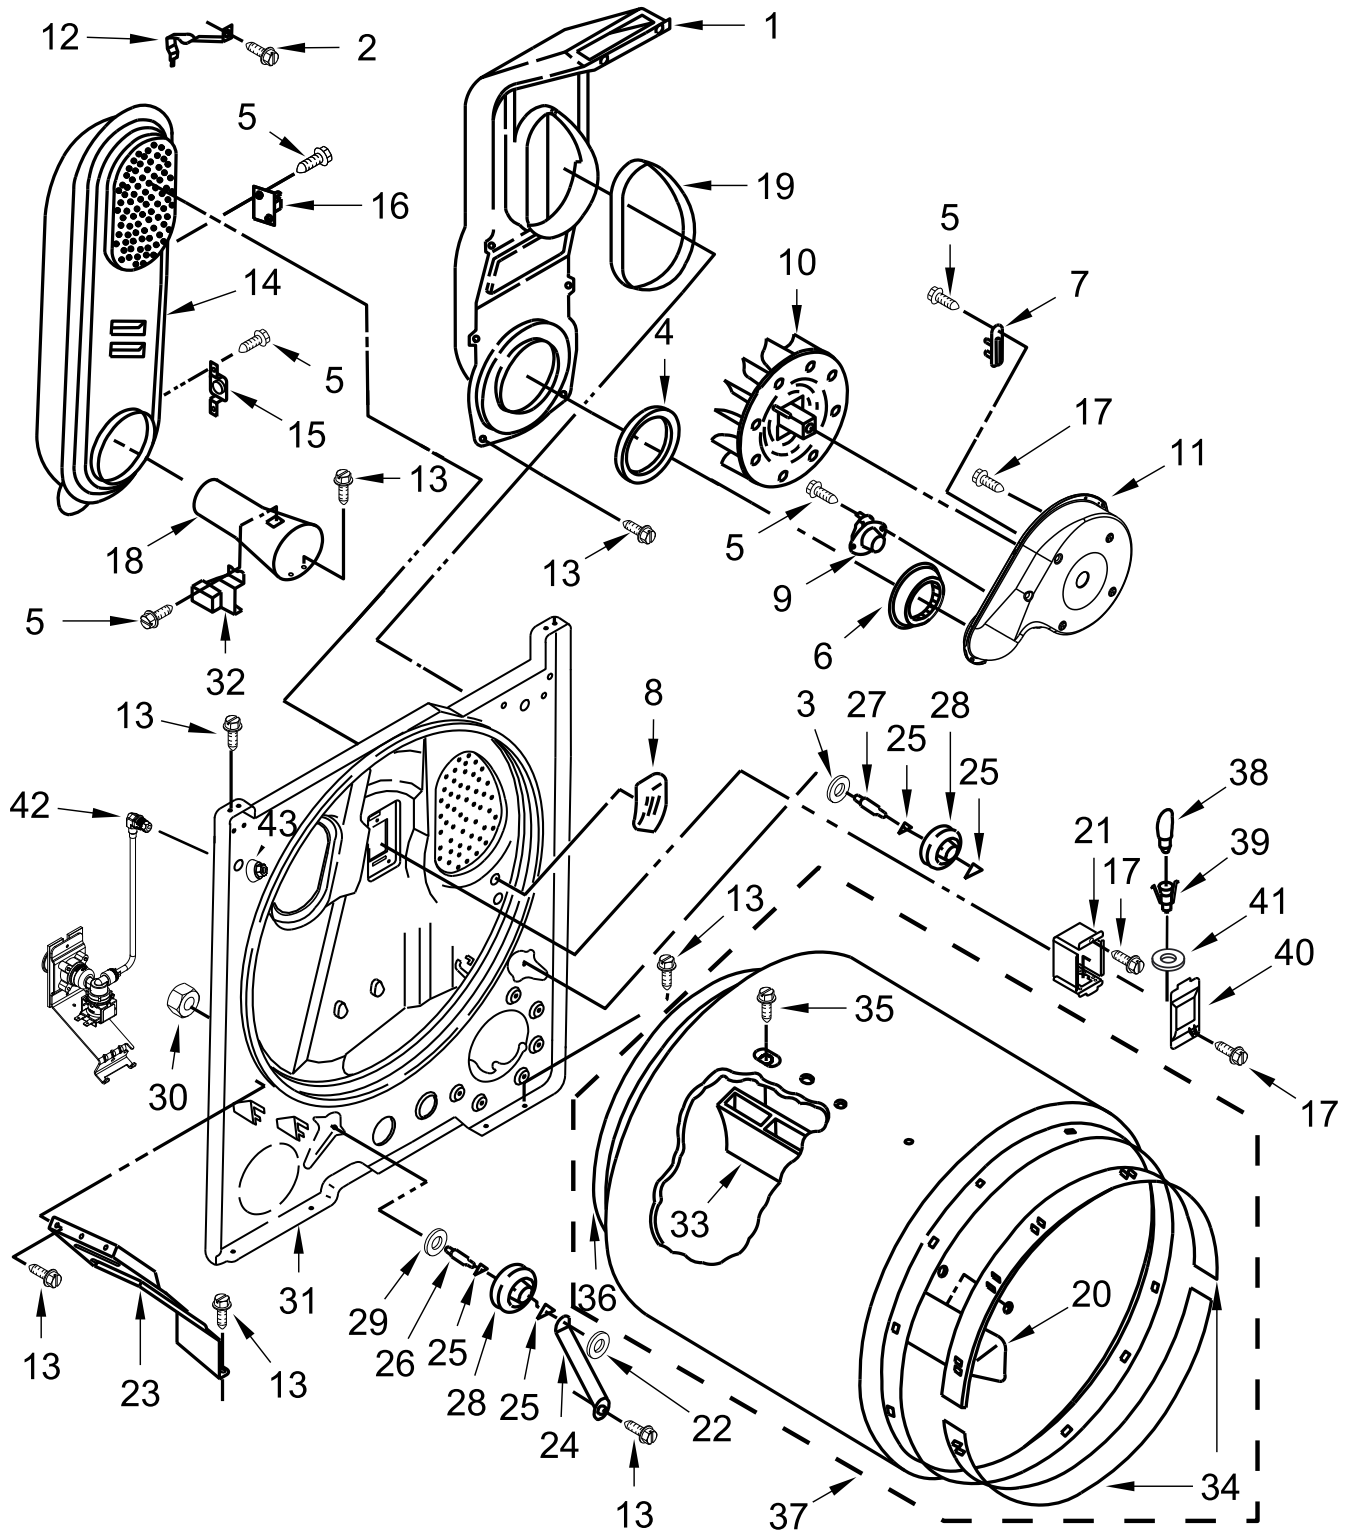

BULKHEAD PARTS

BULKHEAD PARTS

<u>Illus.</u> <u>No.</u>	<u>Part No.</u>	<u>Description</u>	<u>Illus.</u> <u>No.</u>	<u>Part No.</u>	<u>Description</u>	<u>Illus.</u> <u>No.</u>	<u>Part No.</u>	<u>Description</u>
1	W10798023	Assembly, Lint Chute	17	3390647	Screw	32	338906	Sensor, Radiant
2	489463	Screw	18	8066049	Funnel, Burner	33	692490	Baffle, Drum (Long)
3	3388703	Washer	19	339956	Seal	34	692526	Bearing, Ring
4	347139	Seal, Lint Chute	20	3403636	Baffle, Drum (Short)	35	W10219342	Screw
5	90767	Screw	21	8578825	Bracket, Drum Light	36	W10856781	Seal, Rear Drum
6	W10389567	Shield, Exhaust	22	90296	Nut, Push On	37	W10757750	Assembly, Drum (Complete)
7	3392519	Fuse, Thermal (91C)	23	3406022	Bracket, Bulkhead Chute	38	3406124	Bulb, Light
8	W10681051	Pad, Sensor	24	W11032820	Bracket, Support	39	W10214261	Socket, Light
9	8577274	Thermistor	25	W10512946	Washer, Tri Ring	40	3402841	Lens, Drum Light
10	694089	Wheel, Blower	26	W10359270	Shaft, Drum Roller - Left Hand Thread	41	W10709380	Seal, Drum Light
11	8577230	Housing, Blower	27	W10359269	Shaft, Drum Roller - Right Hand Thread	42	W11135293	Valve and Hose Assembly
12	3398161	Clip, Heater Box	28	3397590	Roller, Support	43	W11100488	Nozzle, Cap
13	343641	Screw	29	348197	Washer			
14	8530285	Box, Heater (96C)	30	W10298789	Nut, Hex			
15	W10754607	Thermostat, High Limit SPST (180F)	31	W10714471	Bulkhead			
16	W11050897	Kit, Thermal Cut-Off (Includes Thermostat)