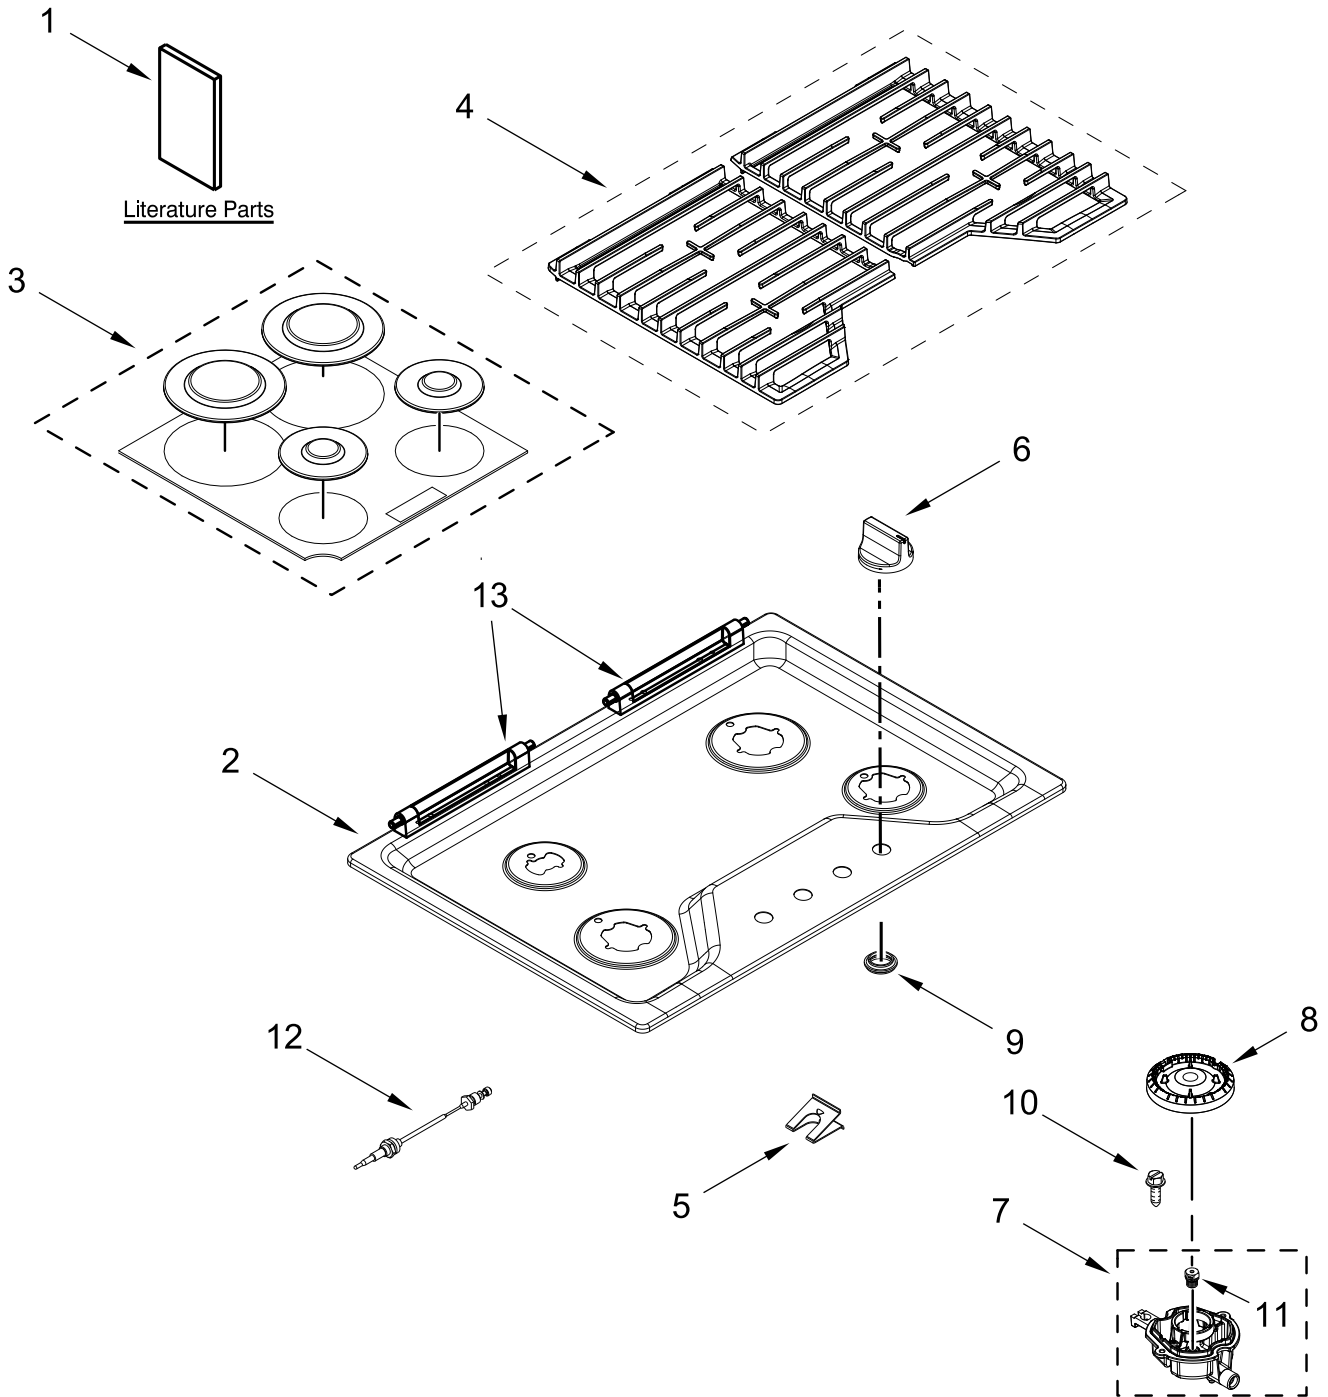

**GAS COOKTOP**

**MODELS:**

WCGK5030PS00 (Stainless)

# COOKTOP, BURNER AND GRATE PARTS

# COOKTOP, BURNER AND GRATE PARTS

<u>Illus. No.</u>	<u>Part No.</u>	<u>Description</u>	<u>Illus. No.</u>	<u>Part No.</u>	<u>Description</u>	<u>Illus. No.</u>	<u>Part No.</u>	<u>Description</u>
1		Literature Parts	8	W11352193	Flame Spreader (Left Front and Right Rear)	13	W10826075	Rear, Hinge-Grate (Stainless Model Only)
	W11613935	Owner's Manual						
	W11635589	Quick Start Guide						
2		Cooktop		W11352197	Flame Spreader (Left Rear)			FOLLOWING PARTS NOT ILLUSTRATED
	W11573786	Stainless		W11352195	Flame Spreader (Right Front)		W11632720	Harness (Switch), Main
3		Burner Cap Kit			Grommet		W10878749	Harness, Spark Module
	W11498499	Black (Set of 4)	9				3400015	Screw, Grounding
4		Grate Kit		W10625915	Black		W10392003	Cord, Power
	W11567398	Black (Set of 2)	10	W10758282	Screw		W10132200	Relief, Strain
5	W10827923	Electrode, Spring	11	W10723360	Orifice (Left Front)		313438	Clip, Harness
6		Knobs, Cooktop		W11364991	Orifice (Left Rear)		W11573776	LP Conversion Kit
	W11576416	Stainless		W11631338	Orifice (Right Front)		3801F935-51	Bracket, Tie Down
7	W11567145	Holder, Orifice (12K) (Left Front)		W11610057	Orifice (Right Rear)		7101P062-60	Screw (For Tie Down Bracket)
	W11567151	Holder, Orifice (5K) (Left Rear)						
	W11567146	Holder, Orifice (9.1K) (Right Front)	12	W11640975	Wiring, Electrode (440MM)			
	W11567144	Holder, Orifice (18K) (Right Rear)						