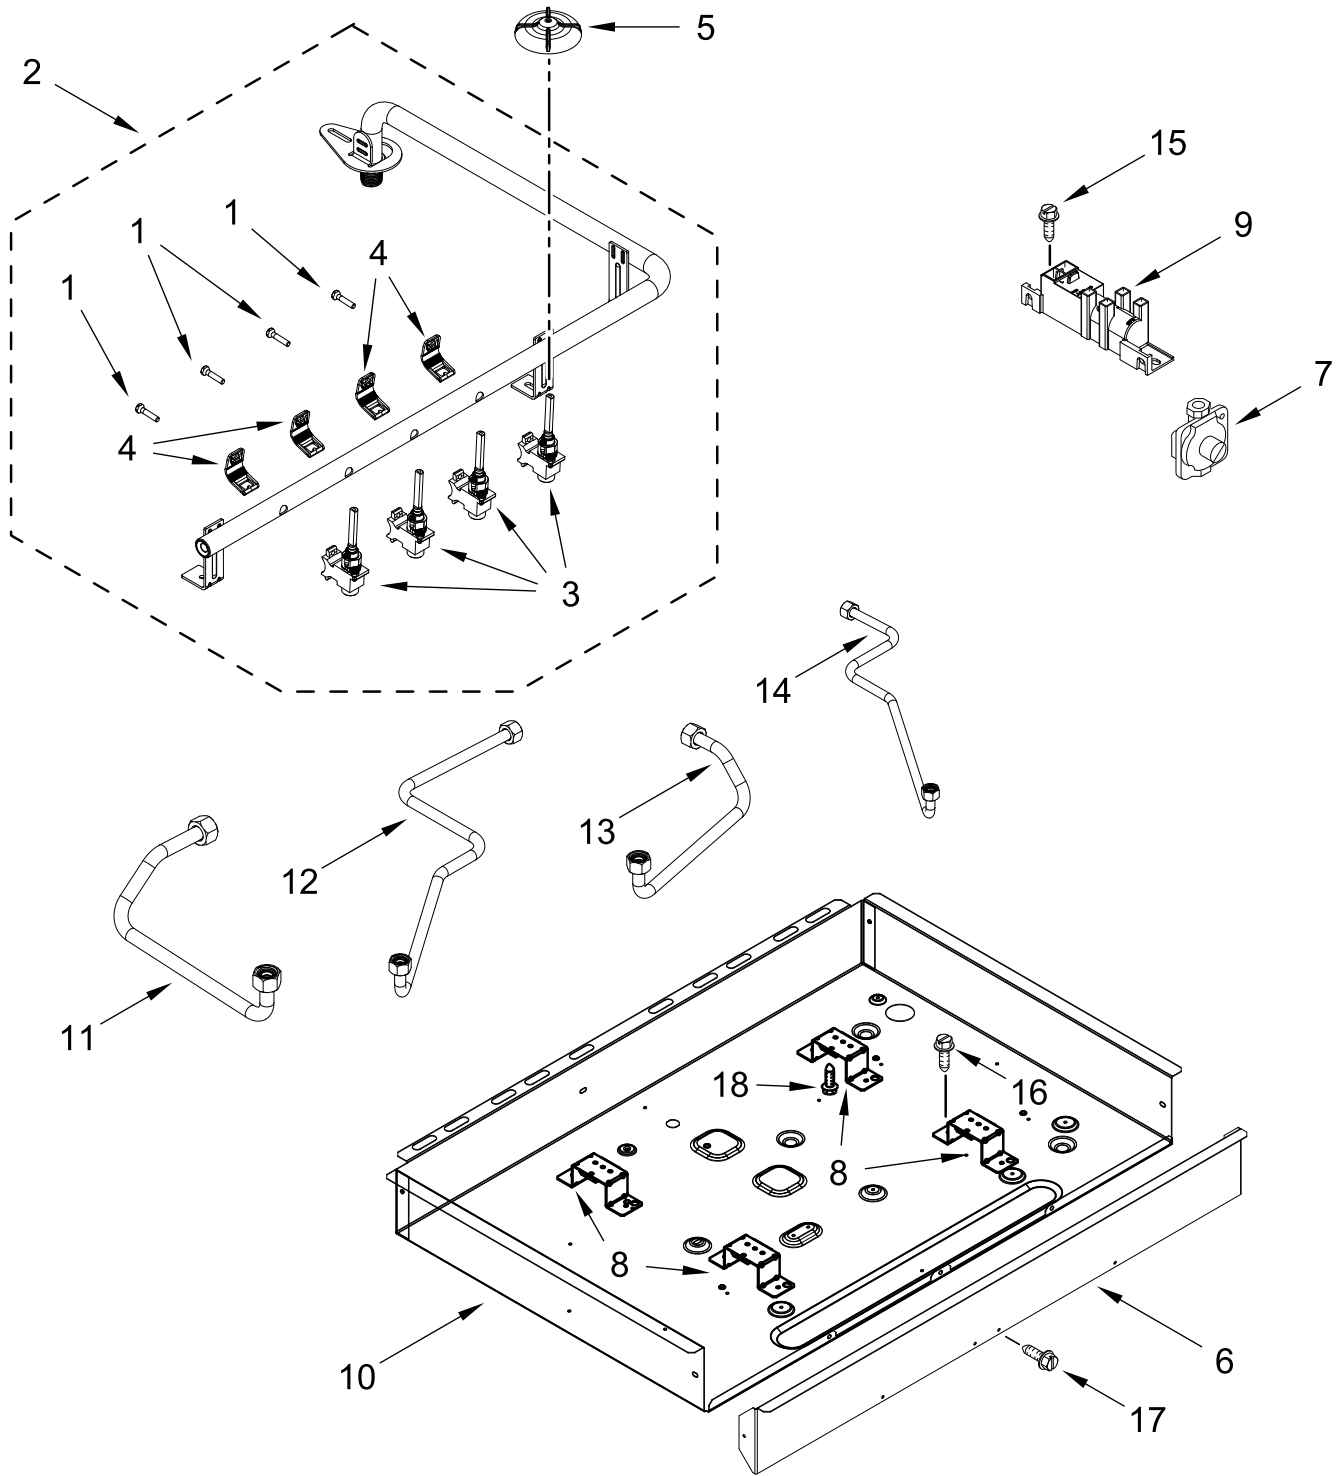

**GAS COOKTOP**

**MODELS:**

WCGK5030PS00 (Stainless)

# COOKTOP, BURNER AND GRATE PARTS

# COOKTOP, BURNER AND GRATE PARTS

<u>Illus. No.</u>	<u>Part No.</u>	<u>Description</u>	<u>Illus. No.</u>	<u>Part No.</u>	<u>Description</u>	<u>Illus. No.</u>	<u>Part No.</u>	<u>Description</u>
1		Literature Parts	8	W11352193	Flame Spreader (Left Front and Right Rear)	13	W10826075	Rear, Hinge-Grate (Stainless Model Only)
	W11613935	Owner's Manual						
	W11635589	Quick Start Guide						
2		Cooktop		W11352197	Flame Spreader (Left Rear)			FOLLOWING PARTS NOT ILLUSTRATED
	W11573786	Stainless		W11352195	Flame Spreader (Right Front)		W11632720	Harness (Switch), Main
3		Burner Cap Kit			Grommet		W10878749	Harness, Spark Module
	W11498499	Black (Set of 4)	9				3400015	Screw, Grounding
4		Grate Kit		W10625915	Black		W10392003	Cord, Power
	W11567398	Black (Set of 2)	10	W10758282	Screw		W10132200	Relief, Strain
5	W10827923	Electrode, Spring	11	W10723360	Orifice (Left Front)		313438	Clip, Harness
6		Knobs, Cooktop		W11364991	Orifice (Left Rear)		W11573776	LP Conversion Kit
	W11576416	Stainless		W11631338	Orifice (Right Front)		3801F935-51	Bracket, Tie Down
7	W11567145	Holder, Orifice (12K) (Left Front)		W11610057	Orifice (Right Rear)		7101P062-60	Screw (For Tie Down Bracket)
	W11567151	Holder, Orifice (5K) (Left Rear)						
	W11567146	Holder, Orifice (9.1K) (Right Front)	12	W11640975	Wiring, Electrode (440MM)			
	W11567144	Holder, Orifice (18K) (Right Rear)						

# BURNER BOX, GAS VALVES AND SWITCH PARTS