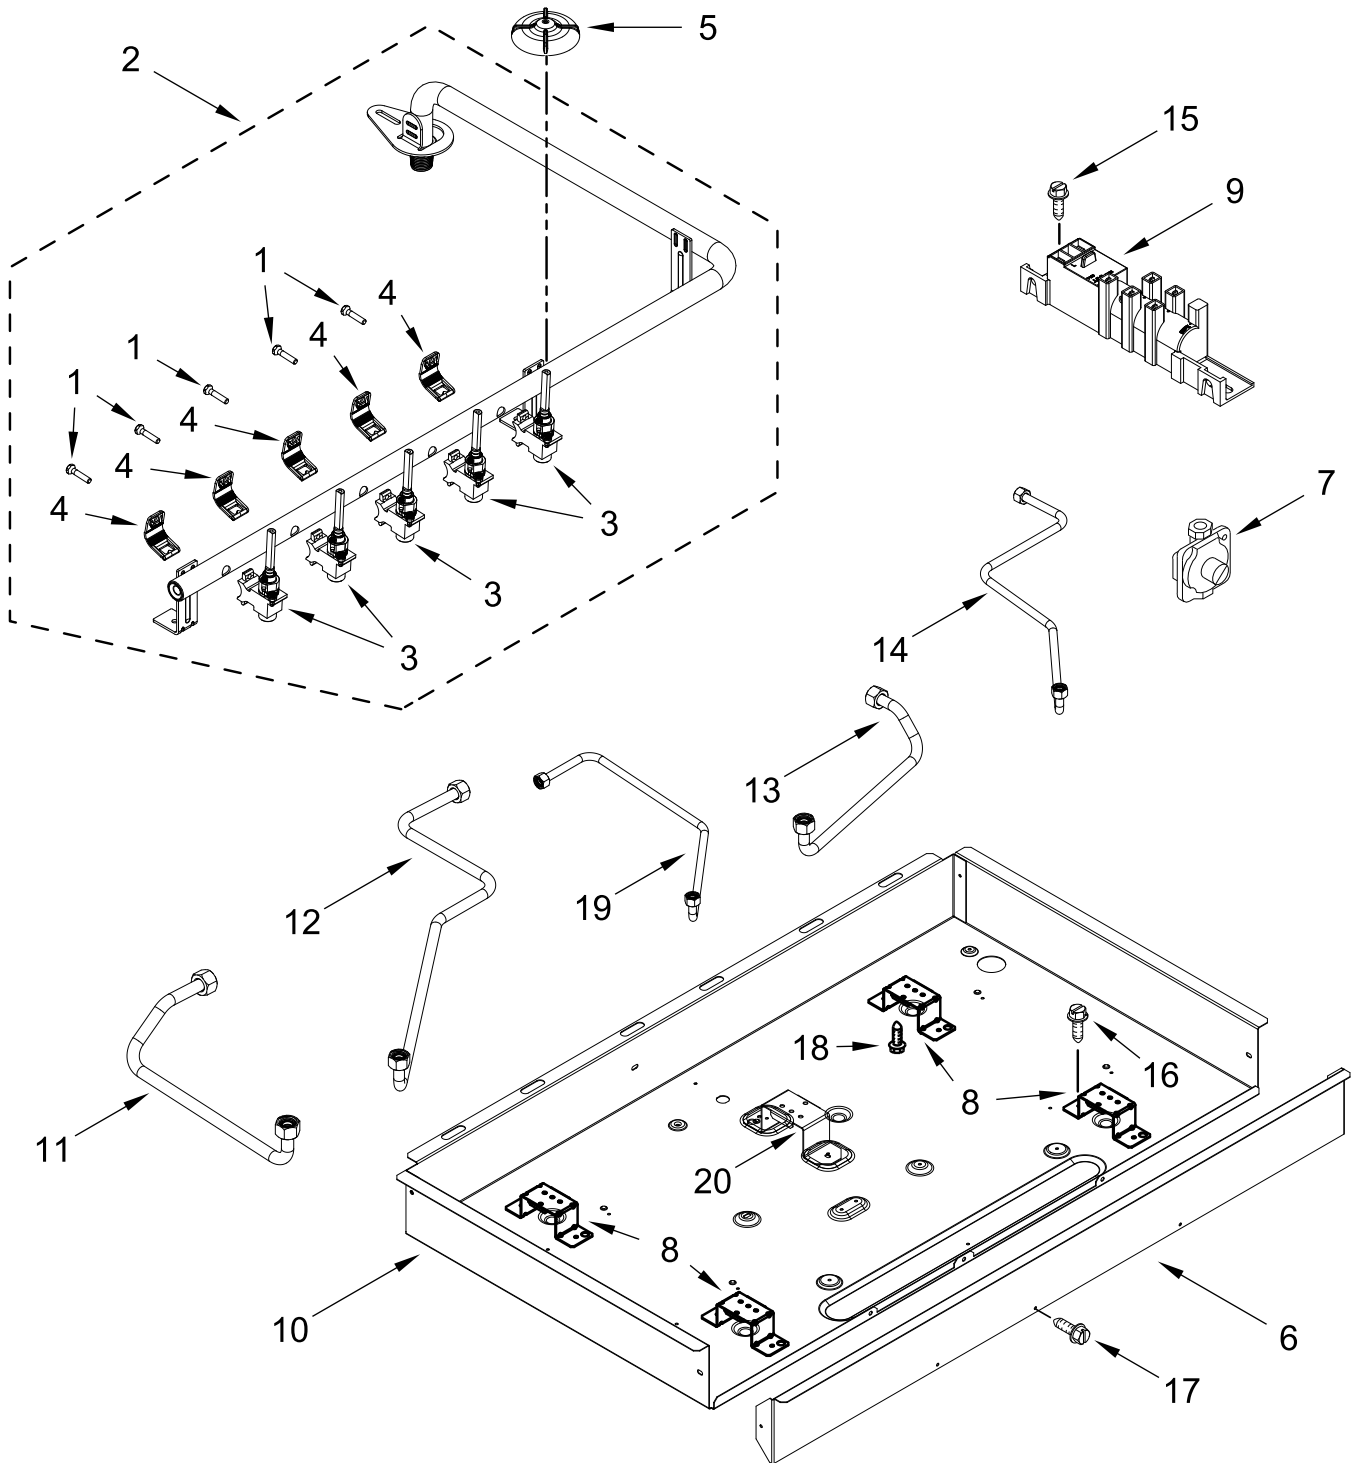

BURNER BOX, GAS VALVES AND SWITCH PARTS

BURNER BOX, GAS VALVES AND SWITCH PARTS

<u>Illus. No.</u>	<u>Part No.</u>	<u>Description</u>	<u>Illus. No.</u>	<u>Part No.</u>	<u>Description</u>	<u>Illus. No.</u>	<u>Part No.</u>	<u>Description</u>
1	W10743274	Screw	7	W10449143	Regulator, Pressure	15	7101P426-60	Screw
2	W11576641	Manifold Assembly	8	W11566469	Bracket, Orifice Holder	16	W10443110	Screw
3	W11629615	Valve, Single (Left Front and Center)	9	W11350452	Spark Module	17	3196537	Screw
	W11629616	Valve, Single (Left Rear)	10		Box, Burner (Not Serviced)	18	8286921	Screw, Burner Rail (M4)
	W11629617	Valve, Single (Right Front and Right Rear)	11	W11573975	Tube, Gas (Left Front)	19	W11573983	Tube, Gas (Center)
4	8287055	Bracket, Single Valve	12	W11573977	Tube, Gas (Left Rear)	20	W11704153	Bracket, Orifice Holder Center Burner
5	W11507167	Seal, Switch Shaft	13	W11573979	Tube, Gas (Right Front)			OPTIONAL ACCESSORY PART (NOT INCLUDED)
6	W11620861	Panel, Front	14	W11573978	Tube, Gas (Right Rear)		W10685483	Griddle