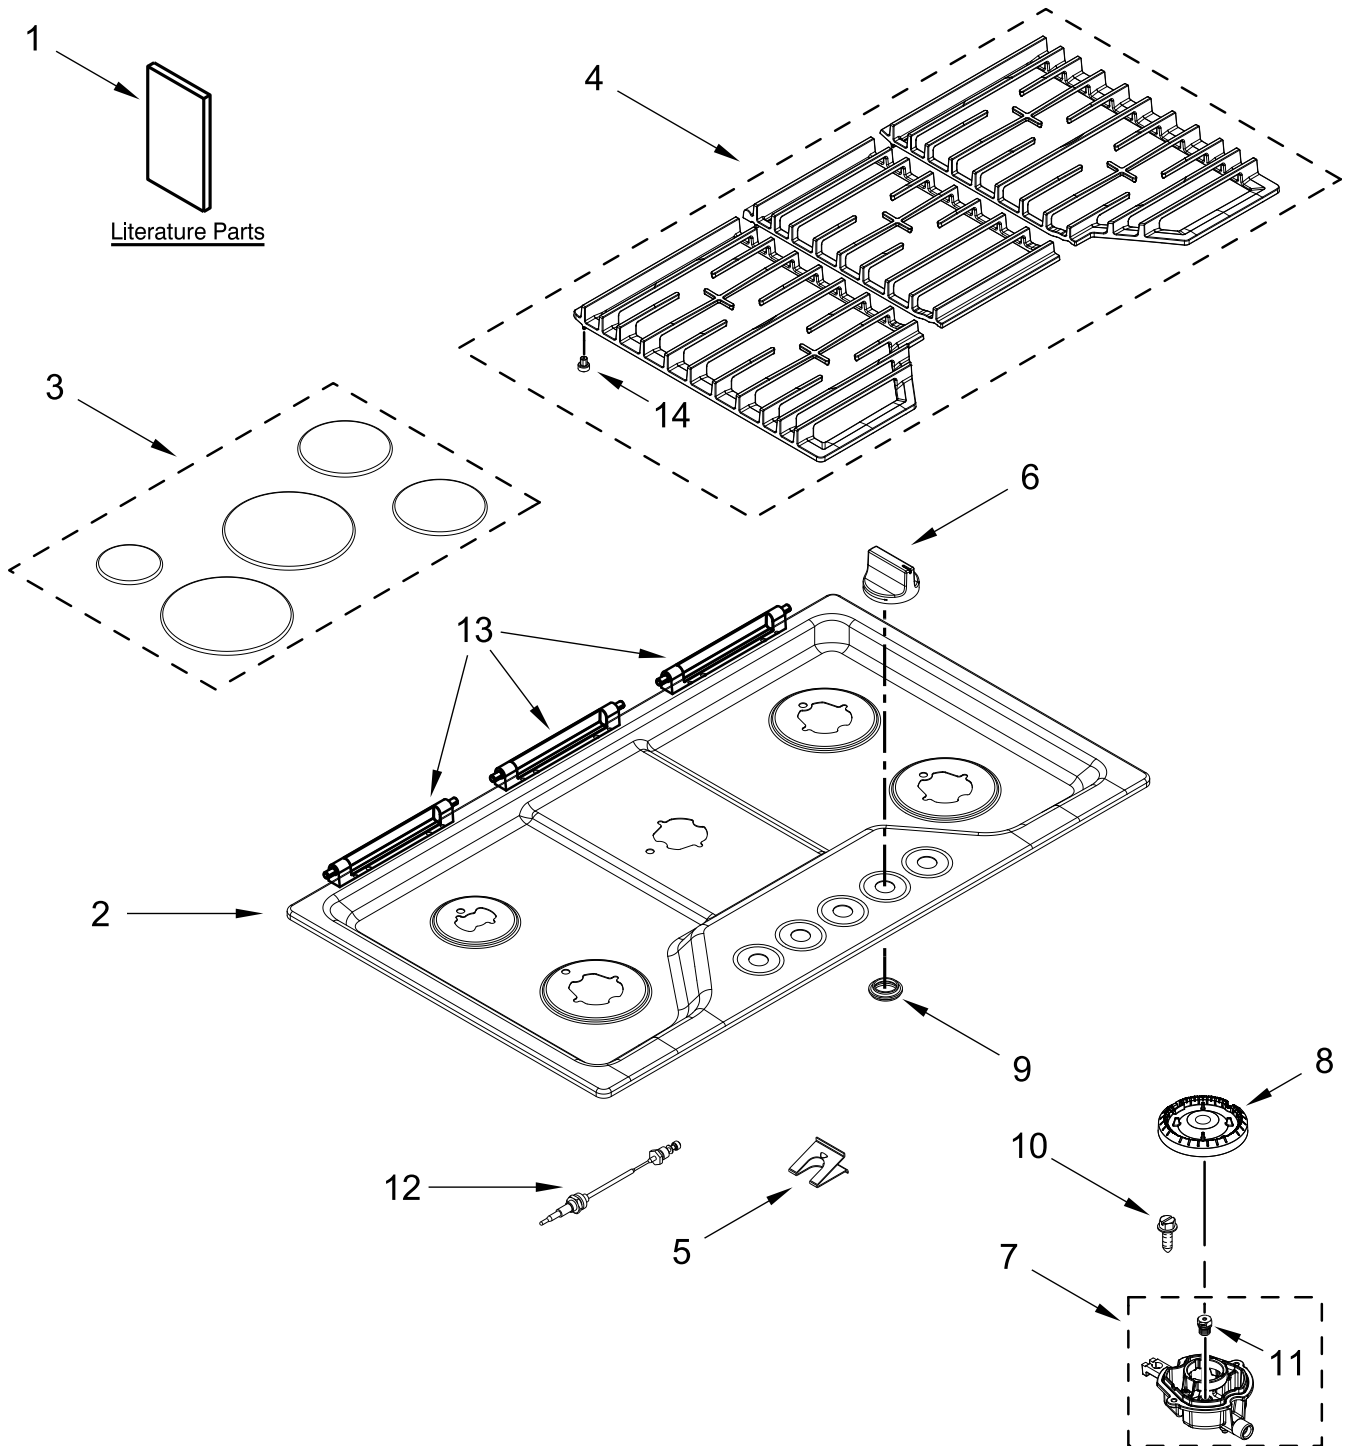

GAS COOKTOP

MODELS:

WCGK5036PS00 (Stainless)

COOKTOP, BURNER AND GRATE PARTS

COOKTOP, BURNER AND GRATE PARTS

<u>Illus. No.</u>	<u>Part No.</u>	<u>Description</u>	<u>Illus. No.</u>	<u>Part No.</u>	<u>Description</u>	<u>Illus. No.</u>	<u>Part No.</u>	<u>Description</u>
1		Literature Parts	8	W11352193	Flame Spreader (Left Front and Center)	12	W11640975	Wiring, Electrode (440MM)
	W11613935	Owner's Manual		W11352197	Flame Spreader (Left Rear)		W11642338	Wiring, Electrode (636MM)
	W11635589	Quick Start Guide		W11352195	Flame Spreader (Right Front and Right Rear)	13	W10826075	Rear, Hinge-Grate (Stainless Model Only)
2		Cooktop				14	W10598131	Foot Pad, Grate (Outer)
	W11585231	Stainless	9		Grommet			FOLLOWING PARTS NOT ILLUSTRATED
3		Burner Cap Kit		W10625915	Black		W11632719	Harness (Switch), Main
	W11596821	Black (Set of 5)	10	W10758282	Screw		W10878749	Harness, Spark Module
4		Grate Kit		W11364991	Orifice (Left Front)		3400015	Screw, Grounding
	W11591618	Black (Set of 3)	11	W10723360	Orifice (Left Rear)		W10392003	Cord, Power
5	W10827923	Electrode, Spring		W11610057	Orifice (Center)		W10132200	Relief, Strain
6		Knobs, Cooktop		W11631338	Orifice (Right Front and Right Rear)		313438	Clip, Harness
	W11576416	Stainless					W11573776	LP Conversion Kit
7	W11567145	Holder, Orifice (12K) (Left Front)					3801F935-51	Bracket, Tie Down
	W11567151	Holder, Orifice (5K) (Left Rear)					7101P062-60	Screw (For Tie Down Bracket)
	W11567144	Holder, Orifice (18K) (Center)						
	W11567146	Holder, Orifice (9.1K) (Right Front and Right Rear)						