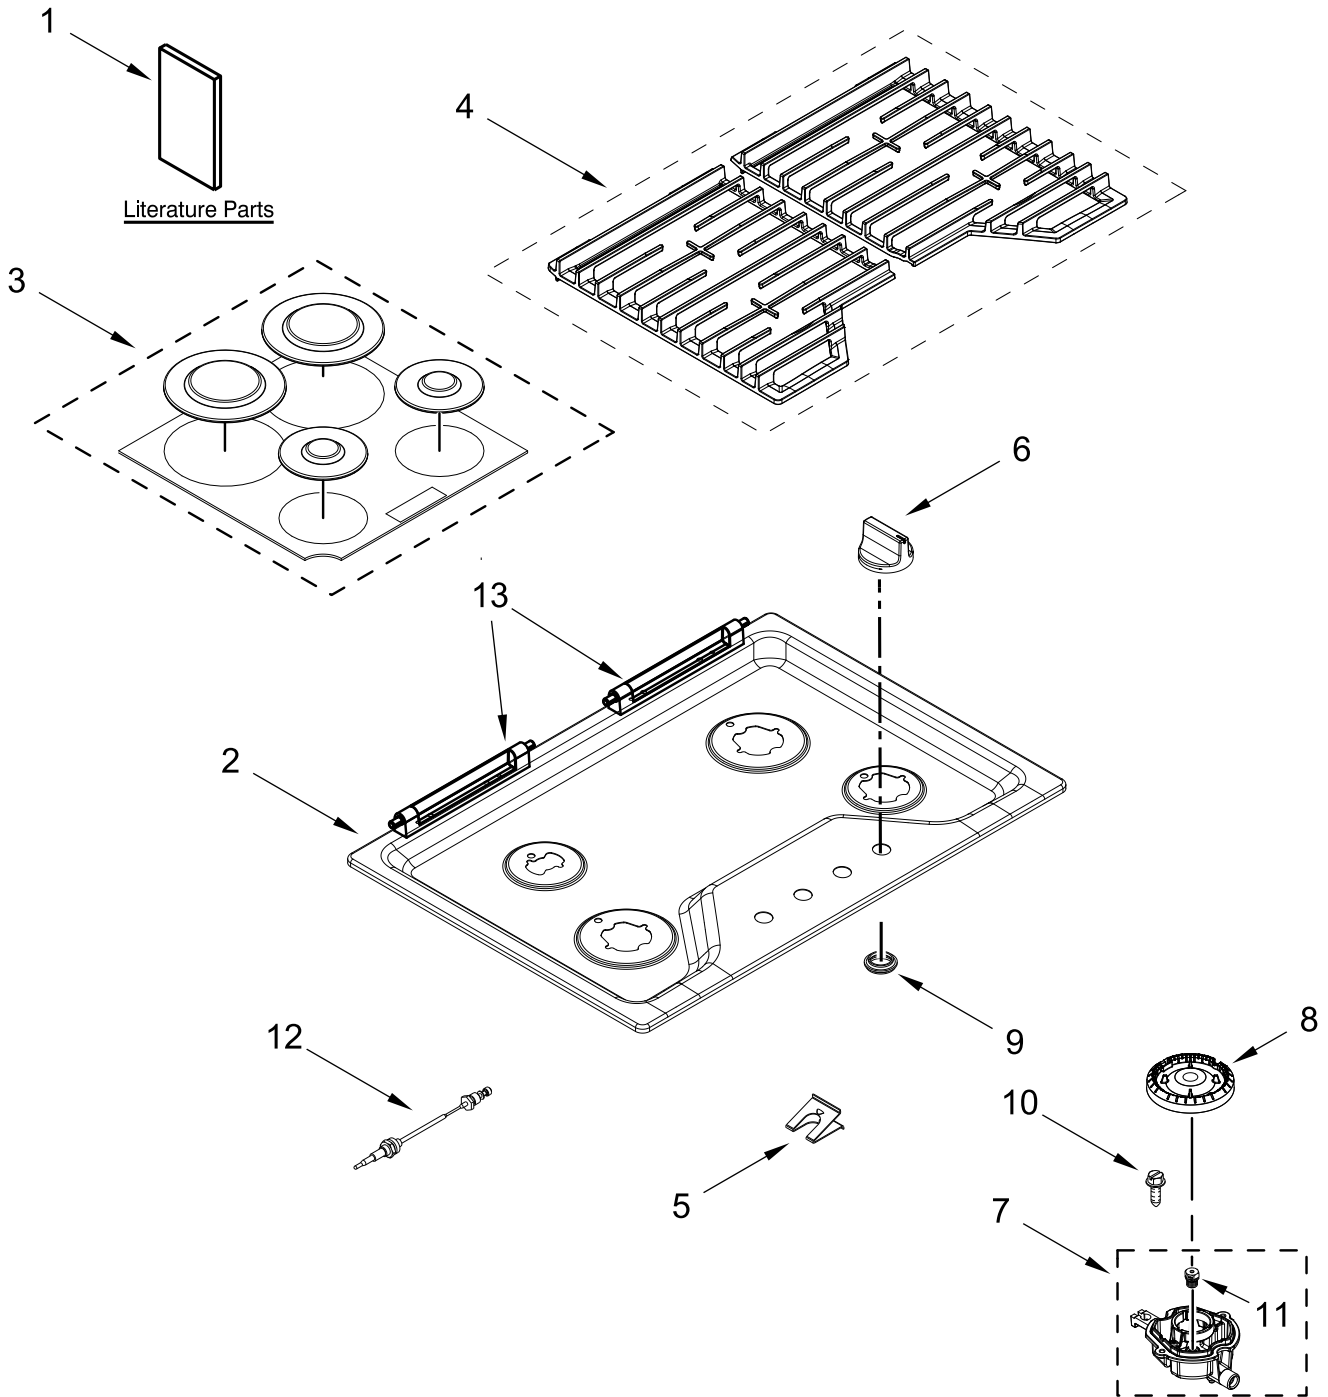

**GAS COOKTOP**

**MODELS:**

WCGK5030PW00 (White)

# COOKTOP, BURNER AND GRATE PARTS

# COOKTOP, BURNER AND GRATE PARTS

<u>Illus. No.</u>	<u>Part No.</u>	<u>Description</u>	<u>Illus. No.</u>	<u>Part No.</u>	<u>Description</u>	<u>Illus. No.</u>	<u>Part No.</u>	<u>Description</u>
1		Literature Parts	8	W11352193	Flame Spreader (Left Front and Right Rear)	13		Hinge, Grate (Not Serviced)
	W11613935	Owner's Manual						
	W11635589	Quick Start Guide						
2		Cooktop		W11352197	Flame Spreader (Left Rear)			FOLLOWING PARTS NOT ILLUSTRATED
	W11591934	White		W11352195	Flame Spreader (Right Front)	W11632720		Harness (Switch), Main
3		Burner Cap Kit				W10878749		Harness, Spark Module
	W11498499	Black (Set of 4)	9		Grommet			
4		Grate Kit		W10625915	Black		3400015	Screw, Grounding
	W11567398	Black (Set of 2)	10	W10758282	Screw	W10392003		Cord, Power
5	W10827923	Electrode, Spring	11	W10723360	Orifice (Left Front)	W10132200		Relief, Strain
6		Knobs, Cooktop					313438	Clip, Harness
	W11576415	White		W11364991	Orifice (Left Rear)	W11573776		LP Conversion Kit
7	W11567145	Holder, Orifice (12K) (Left Front)		W11631338	Orifice (Right Front)	3801F935-51		Bracket, Tie Down
	W11567151	Holder, Orifice (5K) (Left Rear)		W11610057	Orifice (Right Rear)	7101P062-60		Screw (For Tie Down Bracket)
	W11567146	Holder, Orifice (9.1K) (Right Front)	12	W11640975	Wiring, Electrode (440MM)			
	W11567144	Holder, Orifice (18K) (Right Rear)						