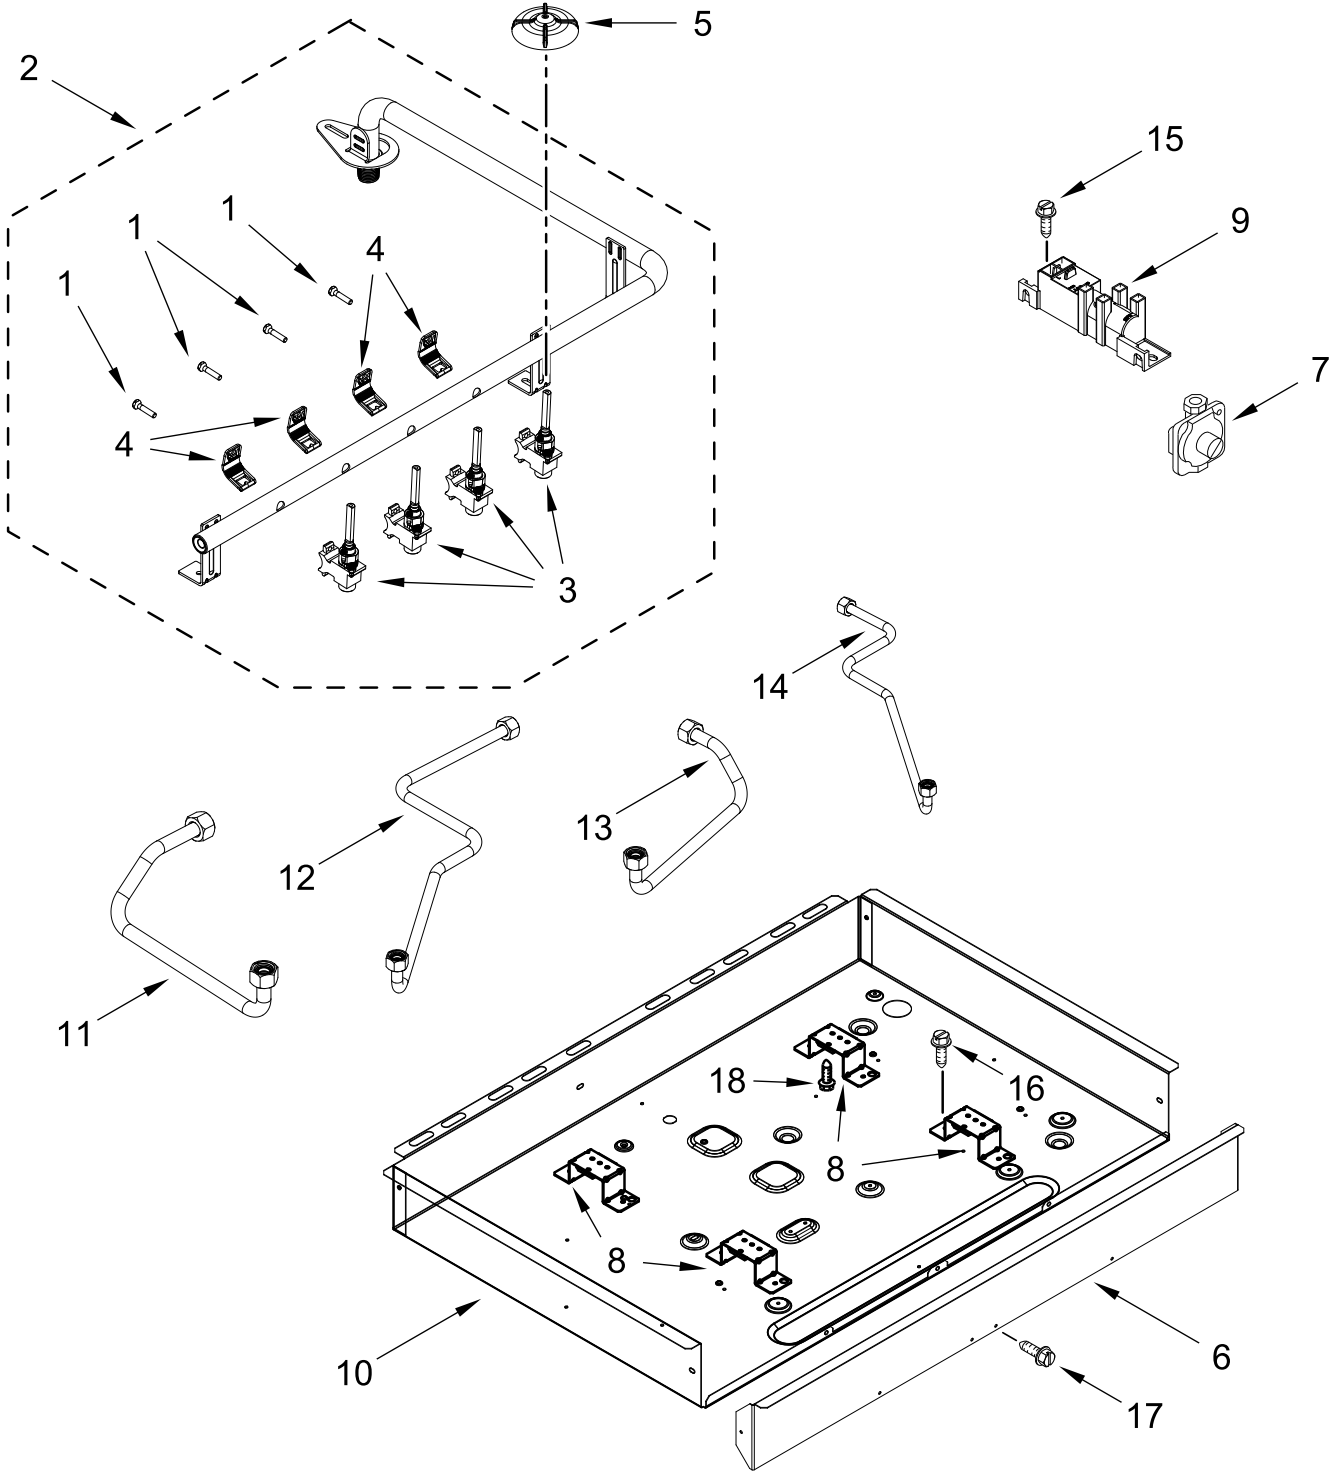

**GAS COOKTOP**

**MODELS:**

WCGK5030PW00 (White)

# COOKTOP, BURNER AND GRATE PARTS

# COOKTOP, BURNER AND GRATE PARTS

<u>Illus. No.</u>	<u>Part No.</u>	<u>Description</u>	<u>Illus. No.</u>	<u>Part No.</u>	<u>Description</u>	<u>Illus. No.</u>	<u>Part No.</u>	<u>Description</u>
1		Literature Parts	8	W11352193	Flame Spreader (Left Front and Right Rear)	13		Hinge, Grate (Not Serviced)
	W11613935	Owner's Manual						
	W11635589	Quick Start Guide						
2		Cooktop		W11352197	Flame Spreader (Left Rear)			FOLLOWING PARTS NOT ILLUSTRATED
	W11591934	White		W11352195	Flame Spreader (Right Front)	W11632720		Harness (Switch), Main
3		Burner Cap Kit				W10878749		Harness, Spark Module
	W11498499	Black (Set of 4)	9		Grommet			
4		Grate Kit		W10625915	Black		3400015	Screw, Grounding
	W11567398	Black (Set of 2)	10	W10758282	Screw	W10392003		Cord, Power
5	W10827923	Electrode, Spring	11	W10723360	Orifice (Left Front)	W10132200		Relief, Strain
6		Knobs, Cooktop					313438	Clip, Harness
	W11576415	White		W11364991	Orifice (Left Rear)	W11573776		LP Conversion Kit
7	W11567145	Holder, Orifice (12K) (Left Front)		W11631338	Orifice (Right Front)	3801F935-51		Bracket, Tie Down
	W11567151	Holder, Orifice (5K) (Left Rear)		W11610057	Orifice (Right Rear)	7101P062-60		Screw (For Tie Down Bracket)
	W11567146	Holder, Orifice (9.1K) (Right Front)	12	W11640975	Wiring, Electrode (440MM)			
	W11567144	Holder, Orifice (18K) (Right Rear)						

# BURNER BOX, GAS VALVES AND SWITCH PARTS