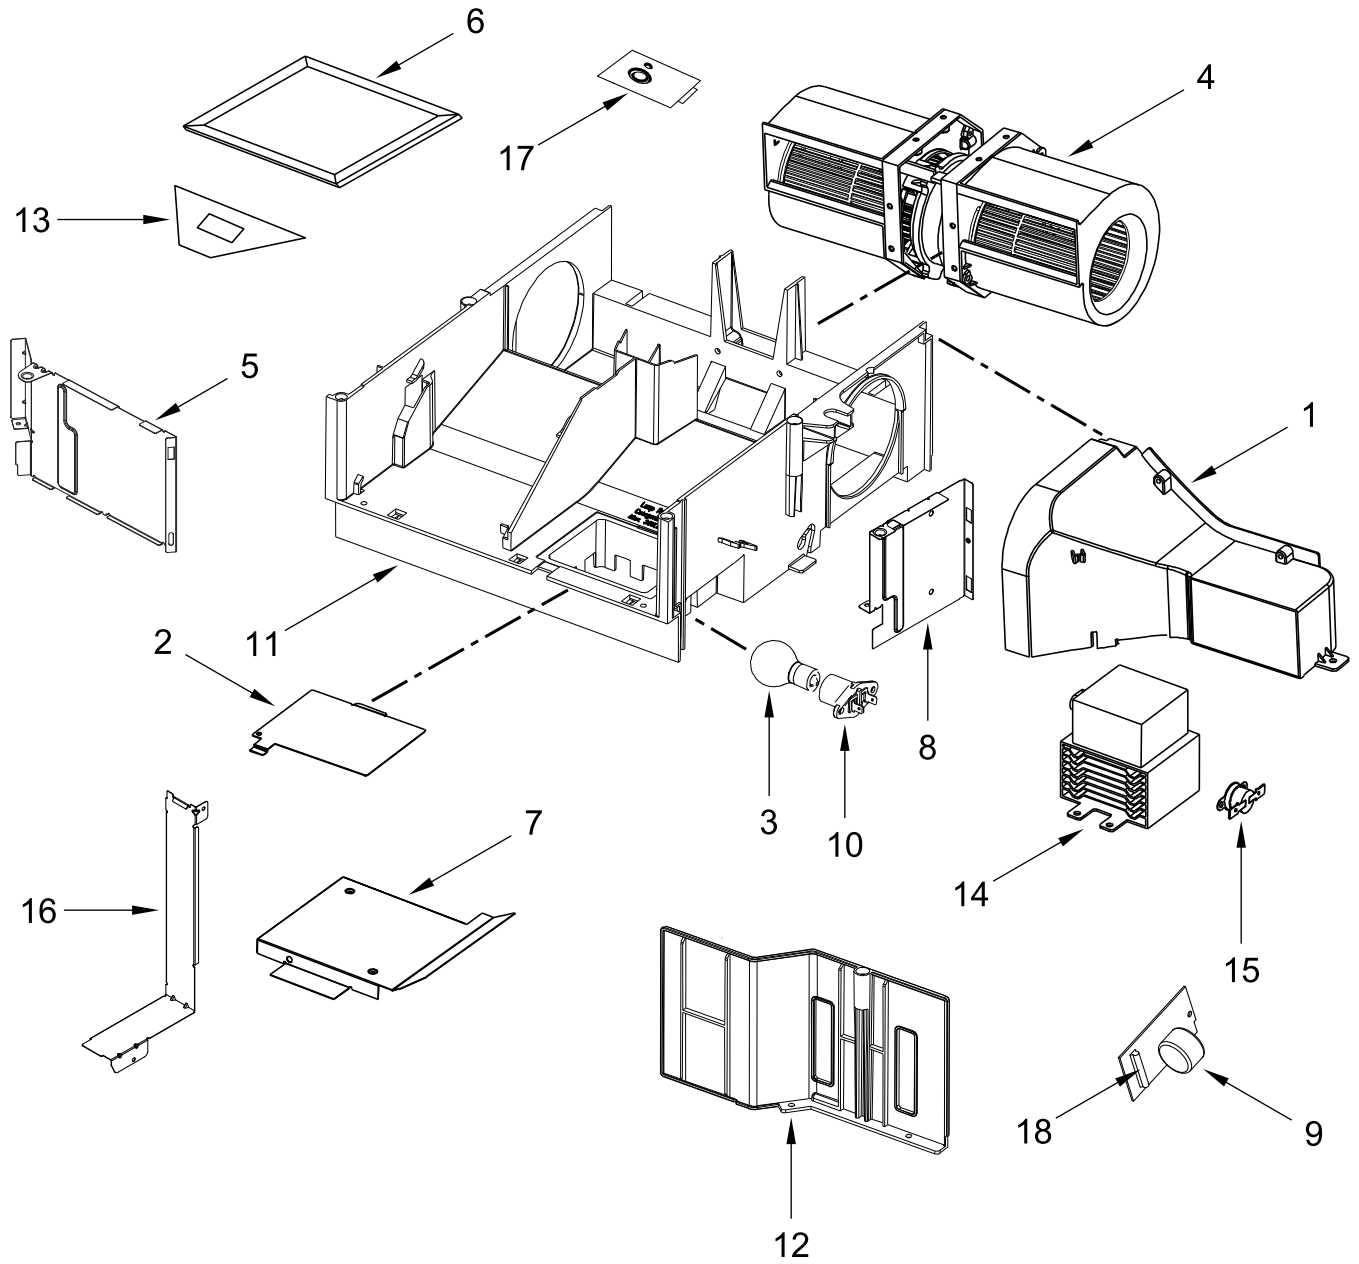

AIR FLOW PARTS

TURNTABLE PARTS

TURNTABLE PARTS

<u>Illus.</u> <u>No.</u>	<u>Part No.</u>	<u>Description</u>	<u>Illus.</u> <u>No.</u>	<u>Part No.</u>	<u>Description</u>	<u>Illus.</u> <u>No.</u>	<u>Part No.</u>	<u>Description</u>
1	W10313272	Cover, Waveguide	7	W10637159	Rack, Microwave	10	W10245209	Hook, Microwave Rack
2	8184109	Seal, Waterproof	8	W10245207	Hook, Microwave Rack			(Right Rear)
3	W11335034	Turntable			(Front)			
4	W11193600	Ring, Turntable (With Rollers)	9	W10245208	Hook, Microwave Rack			
5	W11193599	Driver, Turntable			(Left Rear)			
6	W10642989	Motor, Turntable						

CABINET AND INSTALLATION PARTS

CABINET AND INSTALLATION PARTS

<u>Illus.</u> <u>No.</u>	<u>Part No.</u>	<u>Description</u>
1	W11025649	Plate, Mounting
2	W10748710	Damper
3	W10654511	Cord, Power
4		Case, Outer
	W11446916	Black
5		Grille, Vent
	W10845643	Black MISCELLANEOUS PARTS
	W10821385	Hardware, Installation
	W10190018	Template, Upper (English & French)
	8169704	1/4-20x3" Panhead Screw
	W11544129	Harness, Main
	W11301790	Harness, Magnetron to High Voltage Transformer
	W11638850	Harness, Humidity Sensor