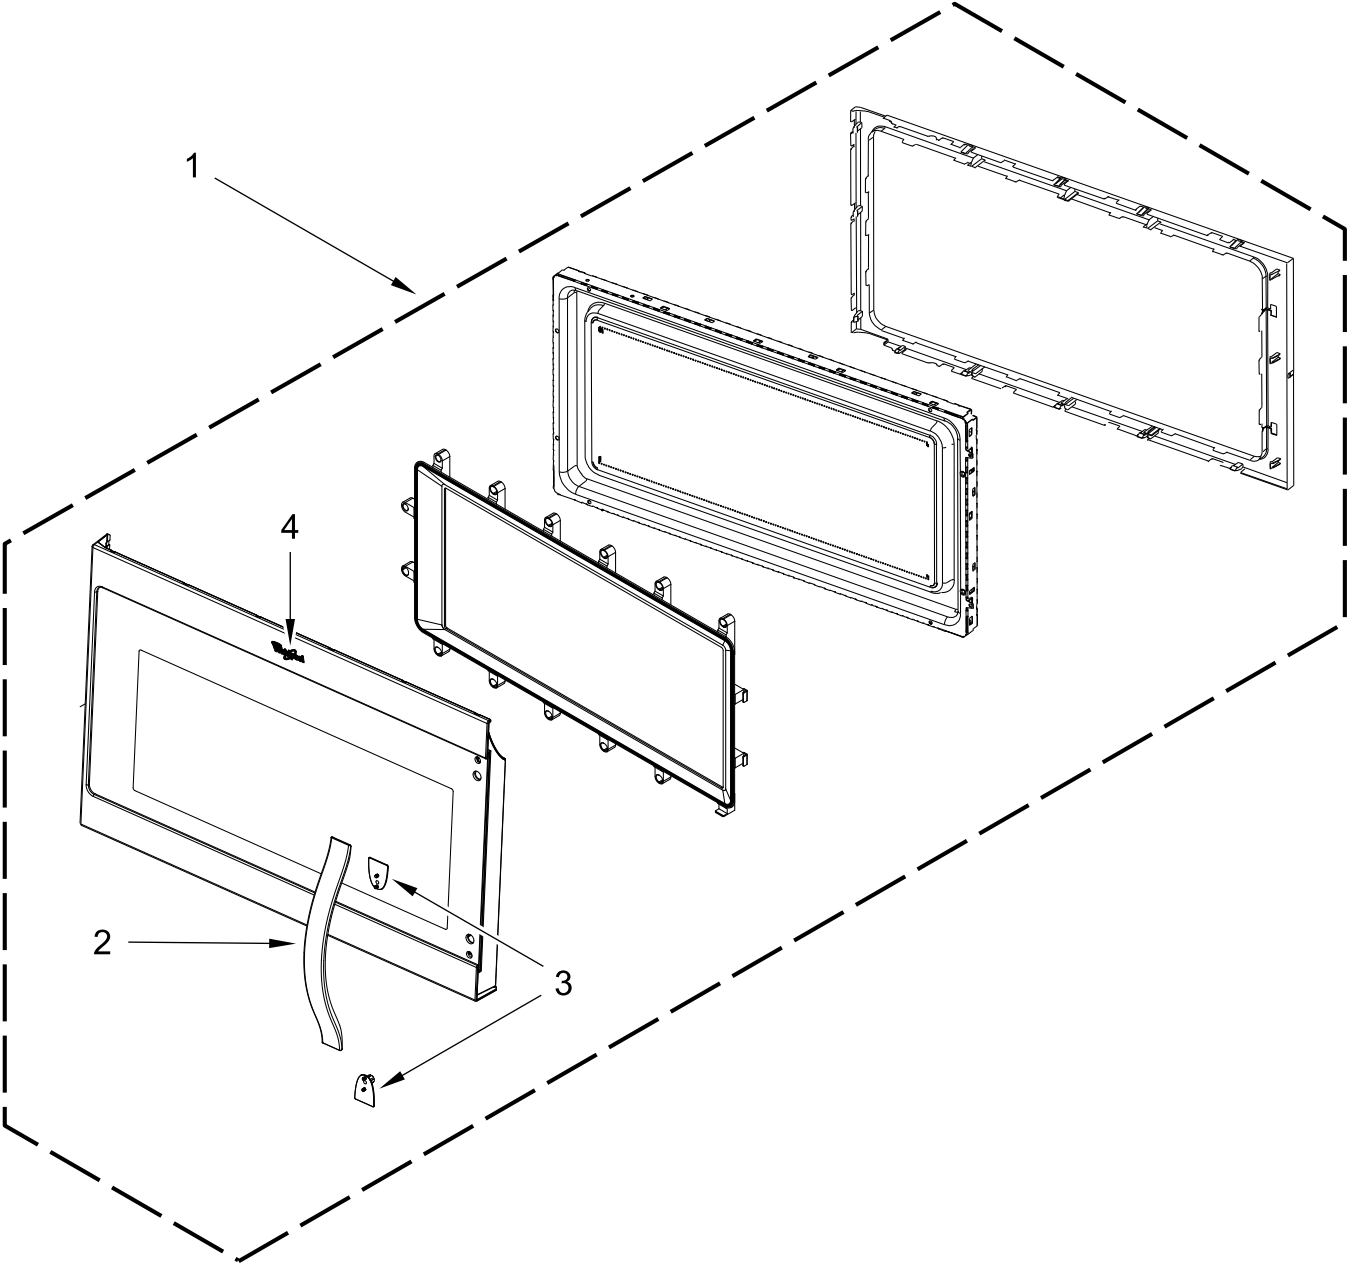

MICROWAVE

MODELS:

WMH32519HZ09 (Stainless)

WMH32519HV09 (Black Stainless)

CONTROL PANEL PARTS

CONTROL PANEL PARTS

<u>Illus. No.</u>	<u>Part No.</u>	<u>Description</u>	<u>Illus. No.</u>	<u>Part No.</u>	<u>Description</u>	<u>Illus. No.</u>	<u>Part No.</u>	<u>Description</u>
1		Literature Parts	2		Control Panel Assembly (Includes Lens and Membrane Switch)	5	W11221415	PCBA, Appliance Control Unit
	W11496338	Instructions, Installation				6	W11222116	PCBA, User Interface
	W10918342	Guide, Use and Care		W11179877	Stainless			
	W11265252	Guide, Quick Reference		W11179898	Black Stainless			
	W11521900	Sheet, Tech	3	W10833366	Backer, Control			
			4	W11217976	Seal, Control Panel			

DOOR PARTS

DOOR PARTS

<u>Illus.</u> <u>No.</u>	<u>Part No.</u>	<u>Description</u>
1		Complete Door
	W11173823	Stainless
	W11179903	Black Stainless

<u>Illus.</u> <u>No.</u>	<u>Part No.</u>	<u>Description</u>
2		Handle
	W11102990	Stainless
	W11305126	Black Stainless