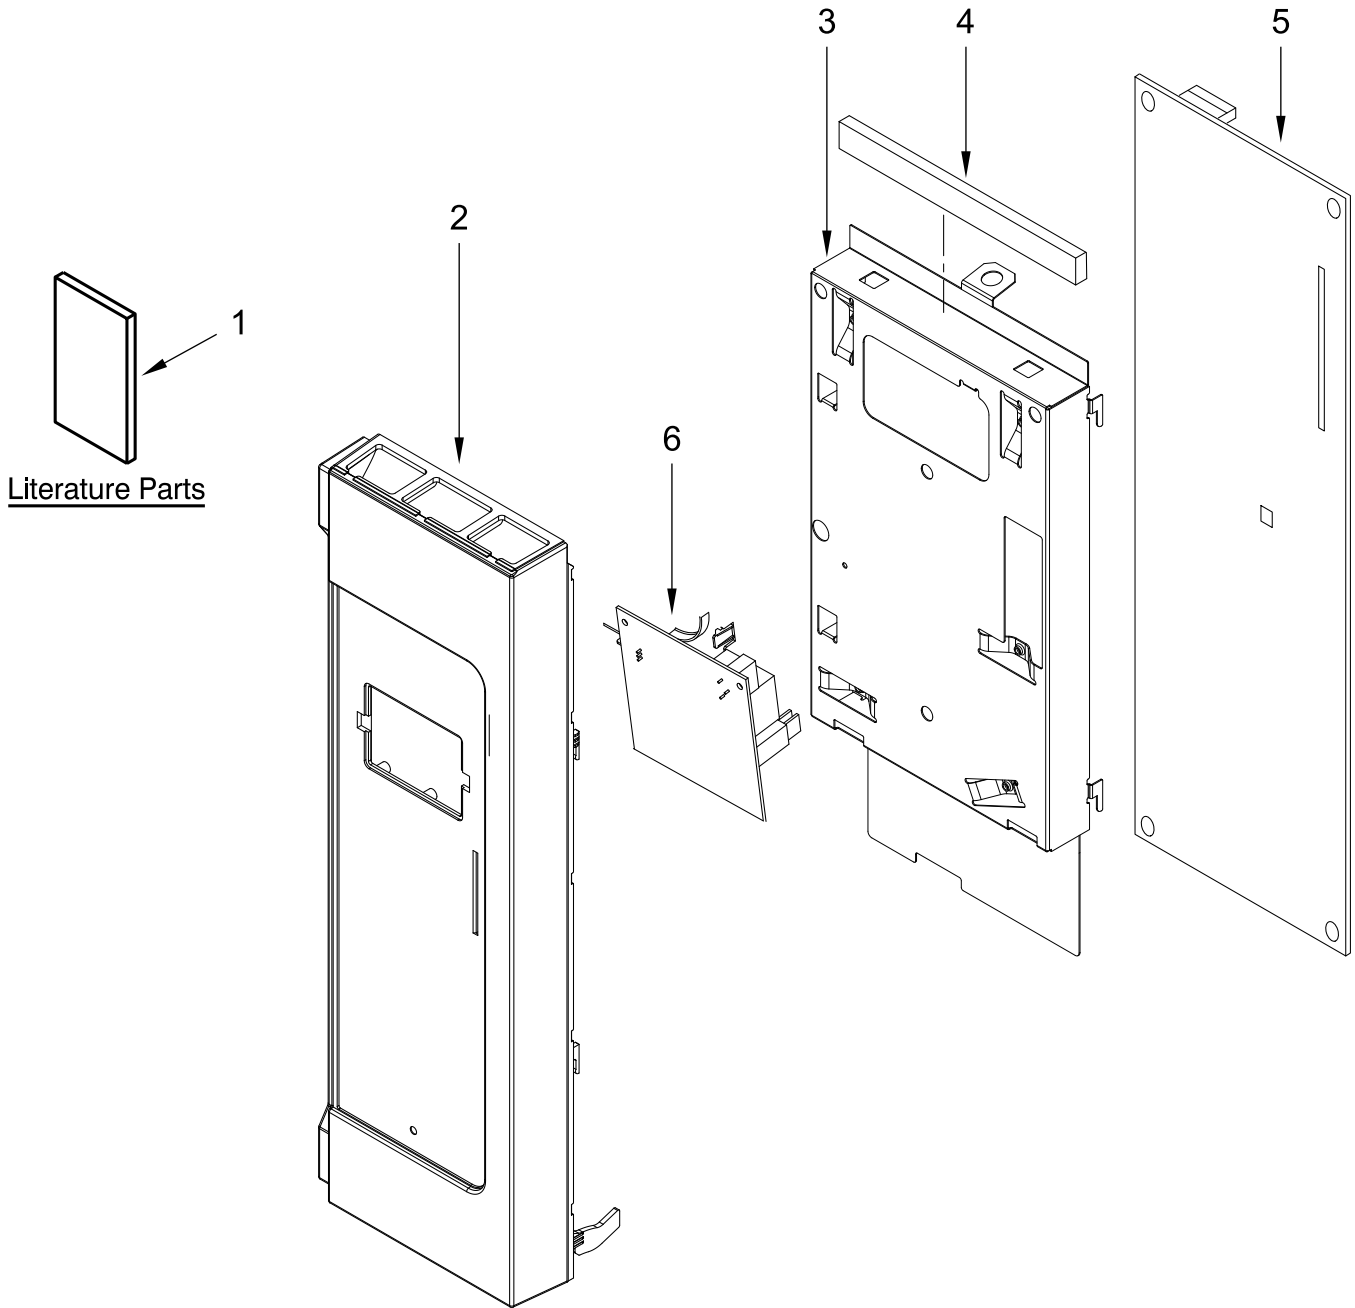

MICROWAVE

MODELS:

WMH32519HZ09 (Stainless)

WMH32519HV09 (Black Stainless)

CONTROL PANEL PARTS

CONTROL PANEL PARTS

<u>Illus. No.</u>	<u>Part No.</u>	<u>Description</u>	<u>Illus. No.</u>	<u>Part No.</u>	<u>Description</u>	<u>Illus. No.</u>	<u>Part No.</u>	<u>Description</u>
1		Literature Parts	2		Control Panel Assembly (Includes Lens and Membrane Switch)	5	W11221415	PCBA, Appliance Control Unit
	W11496338	Instructions, Installation				6	W11222116	PCBA, User Interface
	W10918342	Guide, Use and Care		W11179877	Stainless			
	W11265252	Guide, Quick Reference		W11179898	Black Stainless			
	W11521900	Sheet, Tech	3	W10833366	Backer, Control			
			4	W11217976	Seal, Control Panel			

DOOR PARTS

DOOR PARTS

<u>Illus.</u> <u>No.</u>	<u>Part No.</u>	<u>Description</u>
1		Complete Door
	W11173823	Stainless
	W11179903	Black Stainless

<u>Illus.</u> <u>No.</u>	<u>Part No.</u>	<u>Description</u>
2		Handle
	W11102990	Stainless
	W11305126	Black Stainless