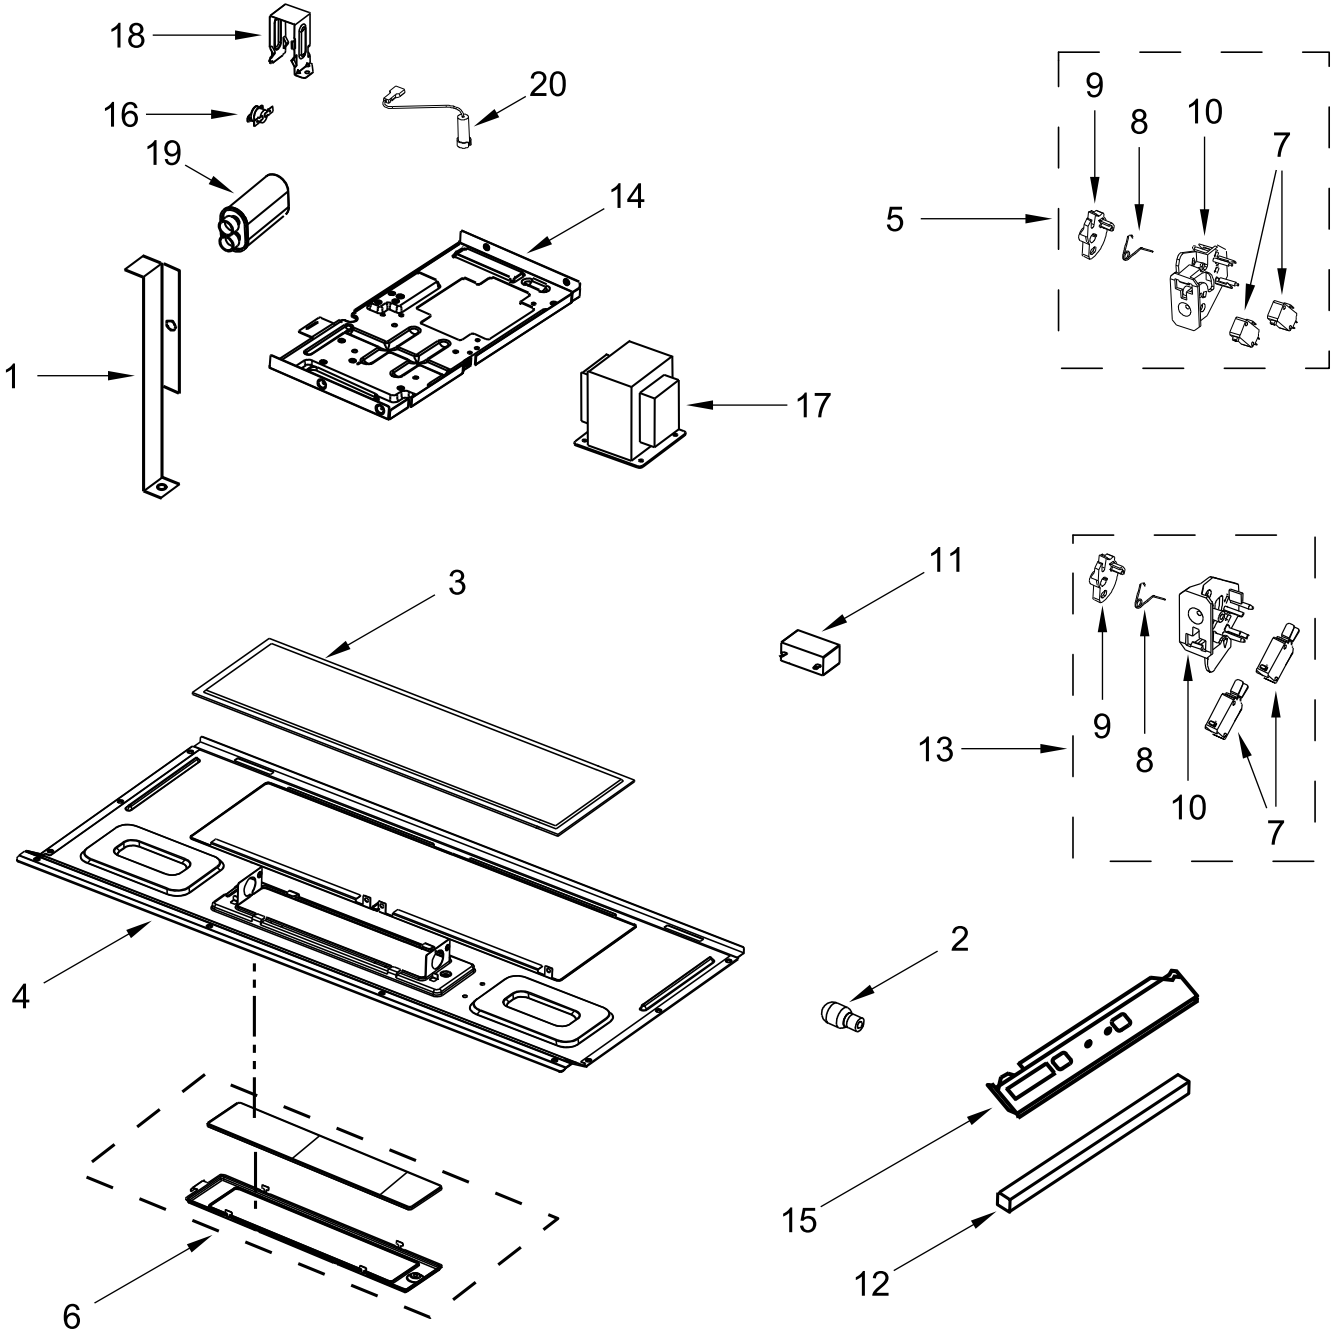

INTERIOR AND VENTILATION PARTS

INTERIOR AND VENTILATION PARTS

<u>Illus.</u> <u>No.</u>	<u>Part No.</u>	<u>Description</u>	<u>Illus.</u> <u>No.</u>	<u>Part No.</u>	<u>Description</u>	<u>Illus.</u> <u>No.</u>	<u>Part No.</u>	<u>Description</u>
1	W10313275	Bracket, Top Cavity	9	W10562613	Plate, Cam	17	W11253380	Transformer, High Voltage
2	W11520384	Lamp, Halogen	10		Support, Interlock	18	W10532063	Bracket, Capacitor
3	W10208631	Filter, Grease		8206419	Top	19	W11335495	Capacitor, High Voltage
4	W11450485	Plate, Bottom		W10156813	Bottom	20	W11222648	Diode, High Voltage
5	W11433682	Assembly, Interlock (Includes Switches)	11	W11405830	Capacitor, Hood Motor			
6	W10240330	Assembly, Lamp Glass and Holder	12	W10571179	Seal, Cooling			
7		Switches, Interlock (Not Serviced, Order Interlock Assemblies)	13	W11433683	Assembly, Lower Interlock (Includes Switches)			
8	W10156812	Spring, Interlock	14	W11520831	Chassis			
			15	W11521327	Support, NTC			
			16	W11397274	Thermostat, Cavity