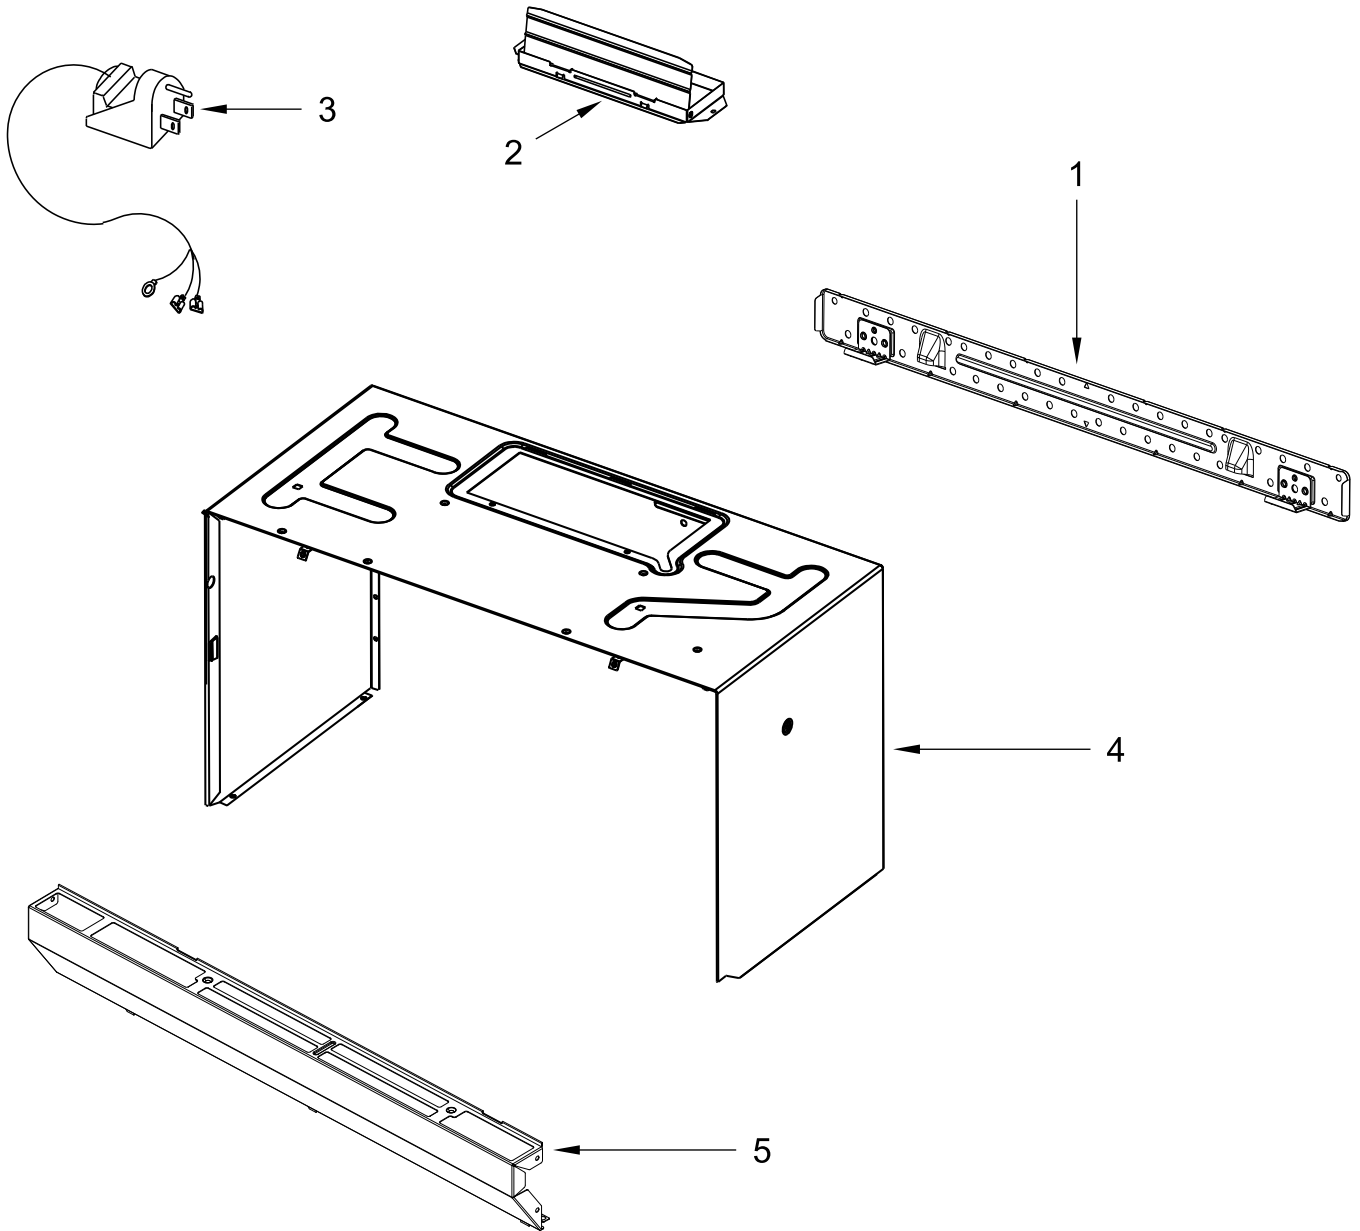

AIR FLOW PARTS

TURNTABLE PARTS

TURNTABLE PARTS

<u>Illus.</u> <u>No.</u>	<u>Part No.</u>	<u>Description</u>	<u>Illus.</u> <u>No.</u>	<u>Part No.</u>	<u>Description</u>	<u>Illus.</u> <u>No.</u>	<u>Part No.</u>	<u>Description</u>
1	W10313272	Cover, Waveguide	7	W10637159	Rack, Microwave	10	W10245209	Hook, Microwave Rack
2	8184109	Seal, Waterproof	8	W10245207	Hook, Microwave Rack			(Right Rear)
3	W11335034	Turntable			(Front)			
4	W11193600	Ring, Turntable (With Rollers)	9	W10245208	Hook, Microwave Rack			
5	W11193599	Driver, Turntable			(Left Rear)			
6	W10642989	Motor, Turntable						

CABINET AND INSTALLATION PARTS

CABINET AND INSTALLATION PARTS

<u>Illus.</u> <u>No.</u>	<u>Part No.</u>	<u>Description</u>
1	W11025649	Plate, Mounting
2	W10748710	Damper
3	W10654511	Cord, Power
4		Case, Outer
	W11446916	Black
5		Grille, Vent
	W10845643	Black MISCELLANEOUS PARTS
	W10821385	Hardware, Installation
	W10190018	Template, Upper (English & French)
	8169704	1/4-20x3" Panhead Screw
	W11544129	Harness, Main
	W11301790	Harness, Magnetron to High Voltage Transformer
	W11638850	Harness, Humidity Sensor