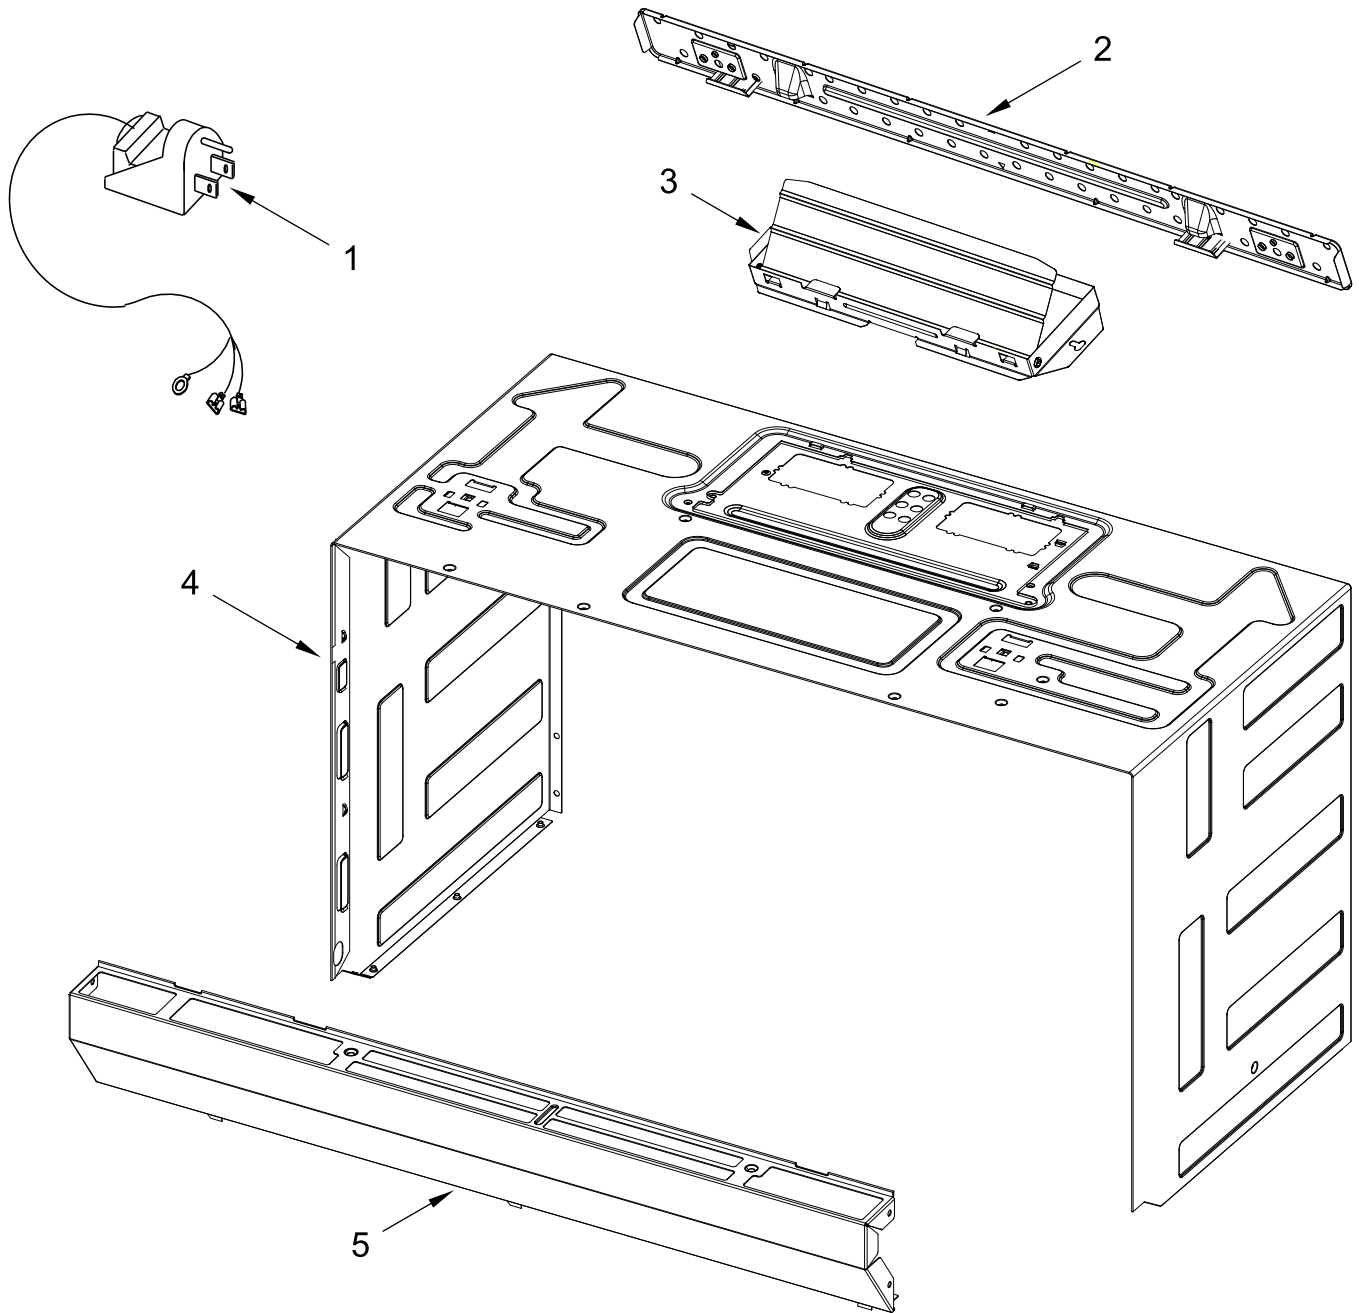

CABINET AND INSTALLATION PARTS

CABINET AND INSTALLATION PARTS

<u>Illus.</u> <u>No.</u>	<u>Part No.</u>	<u>Description</u>	<u>Illus.</u> <u>No.</u>	<u>Part No.</u>	<u>Description</u>
1	W10654511	Cord, Power	5		Grille, Vent
2	W11025649	Plate, Mounting	W10845643		Black
3	W10748710	Damper			MISCELLANEOUS PARTS
4		Case, Outer	W10821385		Hardware, Installation
W11446916		Black	W10190018		Template, Upper (English & French)
			W11544117		Harness, Main
			W11334600		Harness, Magnetron to HVT