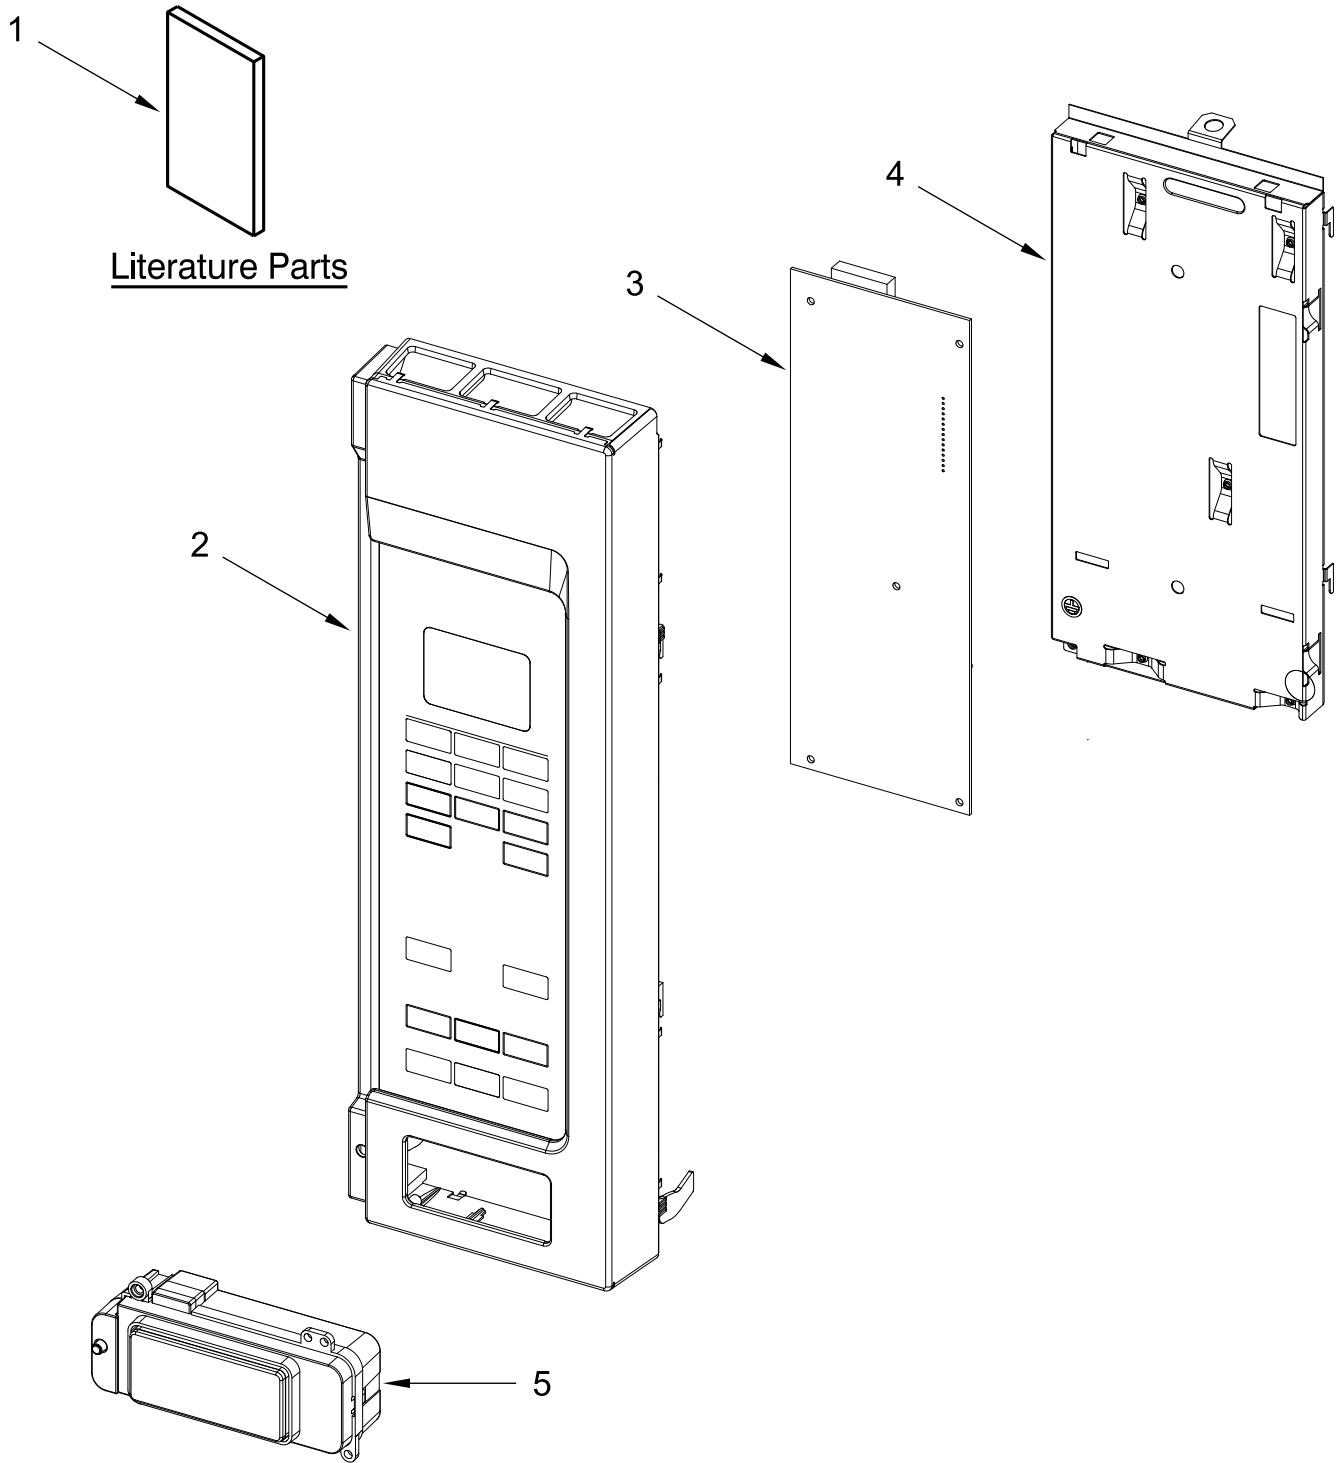

MICROWAVE

MODELS:

MMV1175JW01 (White)

MMV1175JB01 (Black)

MMV1175JZ01 (Stainless)

CONTROL PANEL PARTS

CONTROL PANEL PARTS

| <u>Illus. No.</u> | <u>Part No.</u> | <u>Description</u> | <u>Illus. No.</u> | <u>Part No.</u> | <u>Description</u> | <u>Illus. No.</u> | <u>Part No.</u> | <u>Description</u> |
|-------------------|-----------------|---------------------------|-------------------|-----------------|------------------------------|-------------------|-----------------|-----------------------|
| 1 | | Literature Parts | 2 | | Assembly, Control Panel | 4 | W10833365 | Backer, Control |
| | W11199602 | Installation Instructions | | W11386317 | White | 5 | | Assembly, Push Button |
| | W10918346 | Use and Care Guide | | W11386316 | Black | | W11386322 | White |
| | W11561754 | Tech Sheet | | W11386251 | Stainless | | W11386320 | Black |
| | | | 3 | W11369662 | PCBA, Appliance Control Unit | | W11386324 | Stainless |

DOOR PARTS

DOOR PARTS

| <u>Illus.</u> <u>No.</u> | <u>Part No.</u> | <u>Description</u> |
|-----------------------------|-----------------|--------------------|
| 1 | | Door, Complete |
| | W11386288 | White |
| | W11386287 | Black |
| | W11386244 | Stainless |
| 2 | W10685340 | Badge |