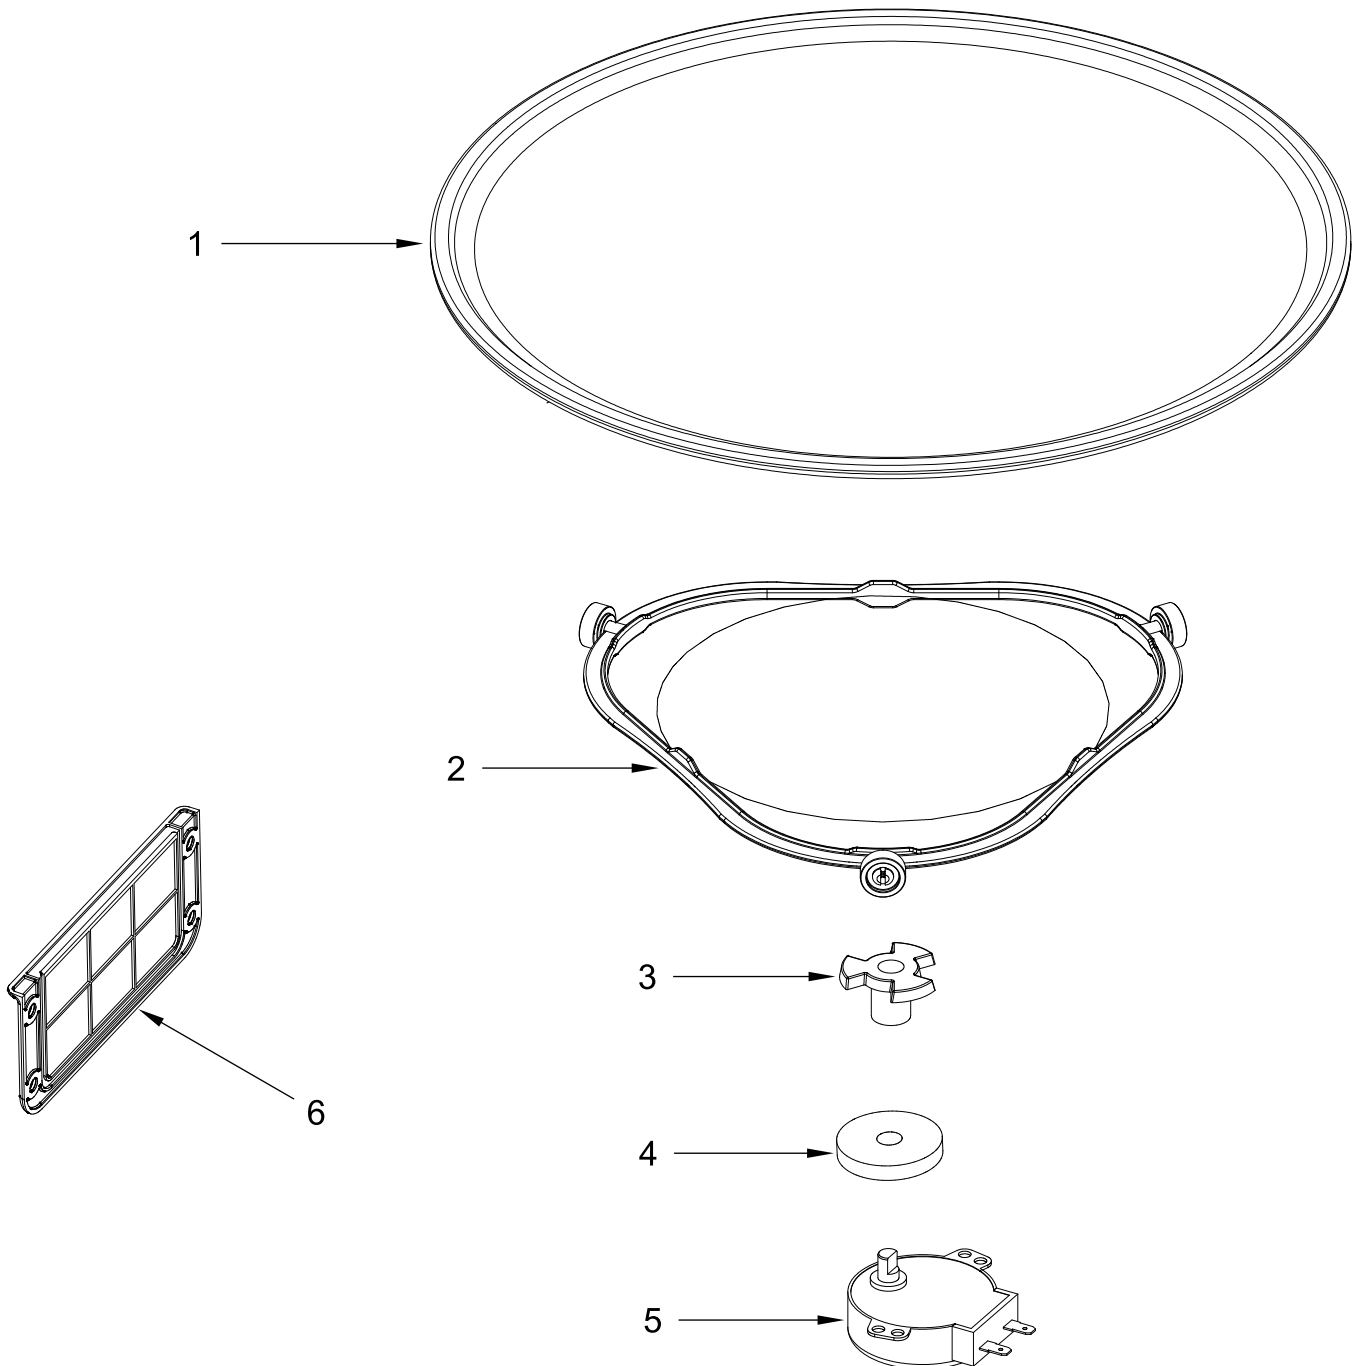

TURNTABLE PARTS

TURNTABLE PARTS

<u>Illus.</u> <u>No.</u>	<u>Part No.</u>	<u>Description</u>	<u>Illus.</u> <u>No.</u>	<u>Part No.</u>	<u>Description</u>	<u>Illus.</u> <u>No.</u>	<u>Part No.</u>	<u>Description</u>
1	W11335034	Turntable	3	W11319884	Driver, Turntable	5	W10642989	Motor, Turntable
2	W11193600	Ring, Turntable (With Rollers)	4	8184109	Seal, Waterproof	6	W11268343	Cover, Waveguide