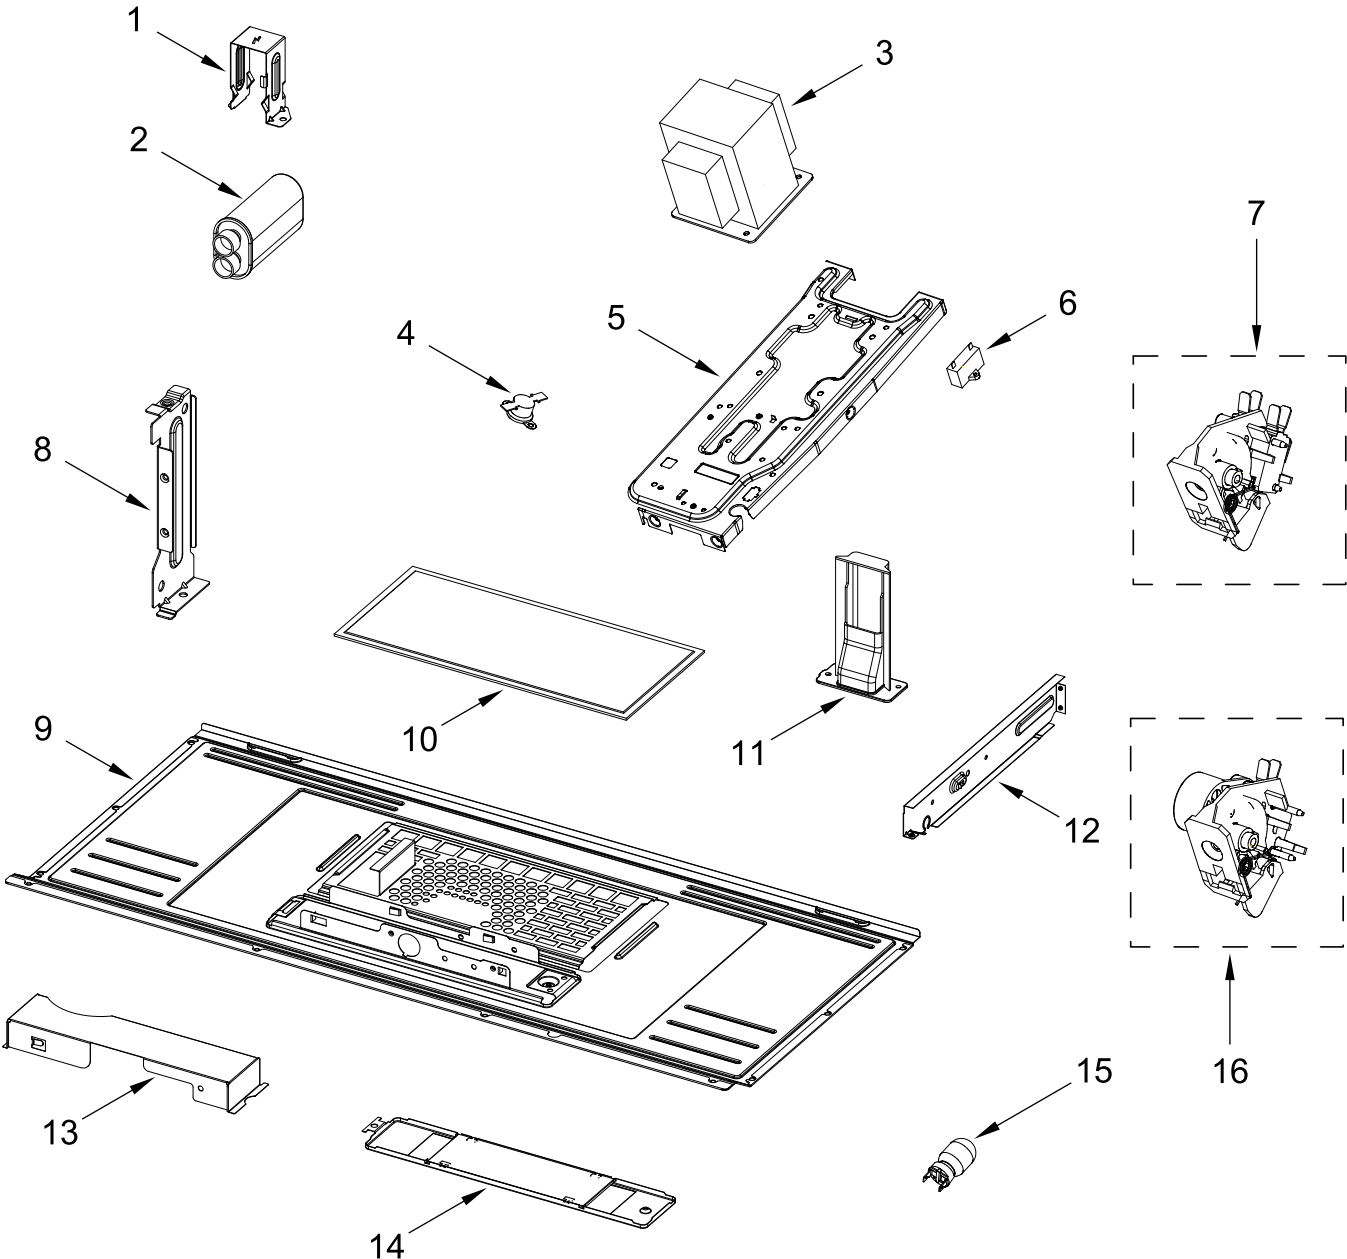

INTERIOR AND VENTILATION PARTS

INTERIOR AND VENTILATION PARTS

<u>Illus.</u> <u>No.</u>	<u>Part No.</u>	<u>Description</u>	<u>Illus.</u> <u>No.</u>	<u>Part No.</u>	<u>Description</u>	<u>Illus.</u> <u>No.</u>	<u>Part No.</u>	<u>Description</u>
1	W11265233	Bracket, Capacitor	7	W11169310	Assembly, Upper Interlock (Includes Switches)	13	W11361503	Reflector, Lamp
2	W10343300	Capacitor, High Voltage	8	W10313275	Bracket, Top Cavity	14	W11295403	Cover, Lamp
3	W11485075	Transformer, High Voltage	9	W11295401	Panel, Bottom	15	W11520384	Lamp, Halogen
4	W10668273	Thermostat, Cavity	10	W11268912	Filter, Grease	16	W11169312	Assembly, Lower Interlock (Includes Switches)
5	W11268348	Plate, Chassis	11	W10770968	Plate, Waterproof			
6	W11405832	Capacitor, Hood Motor	12	W11295335	Support, NTC