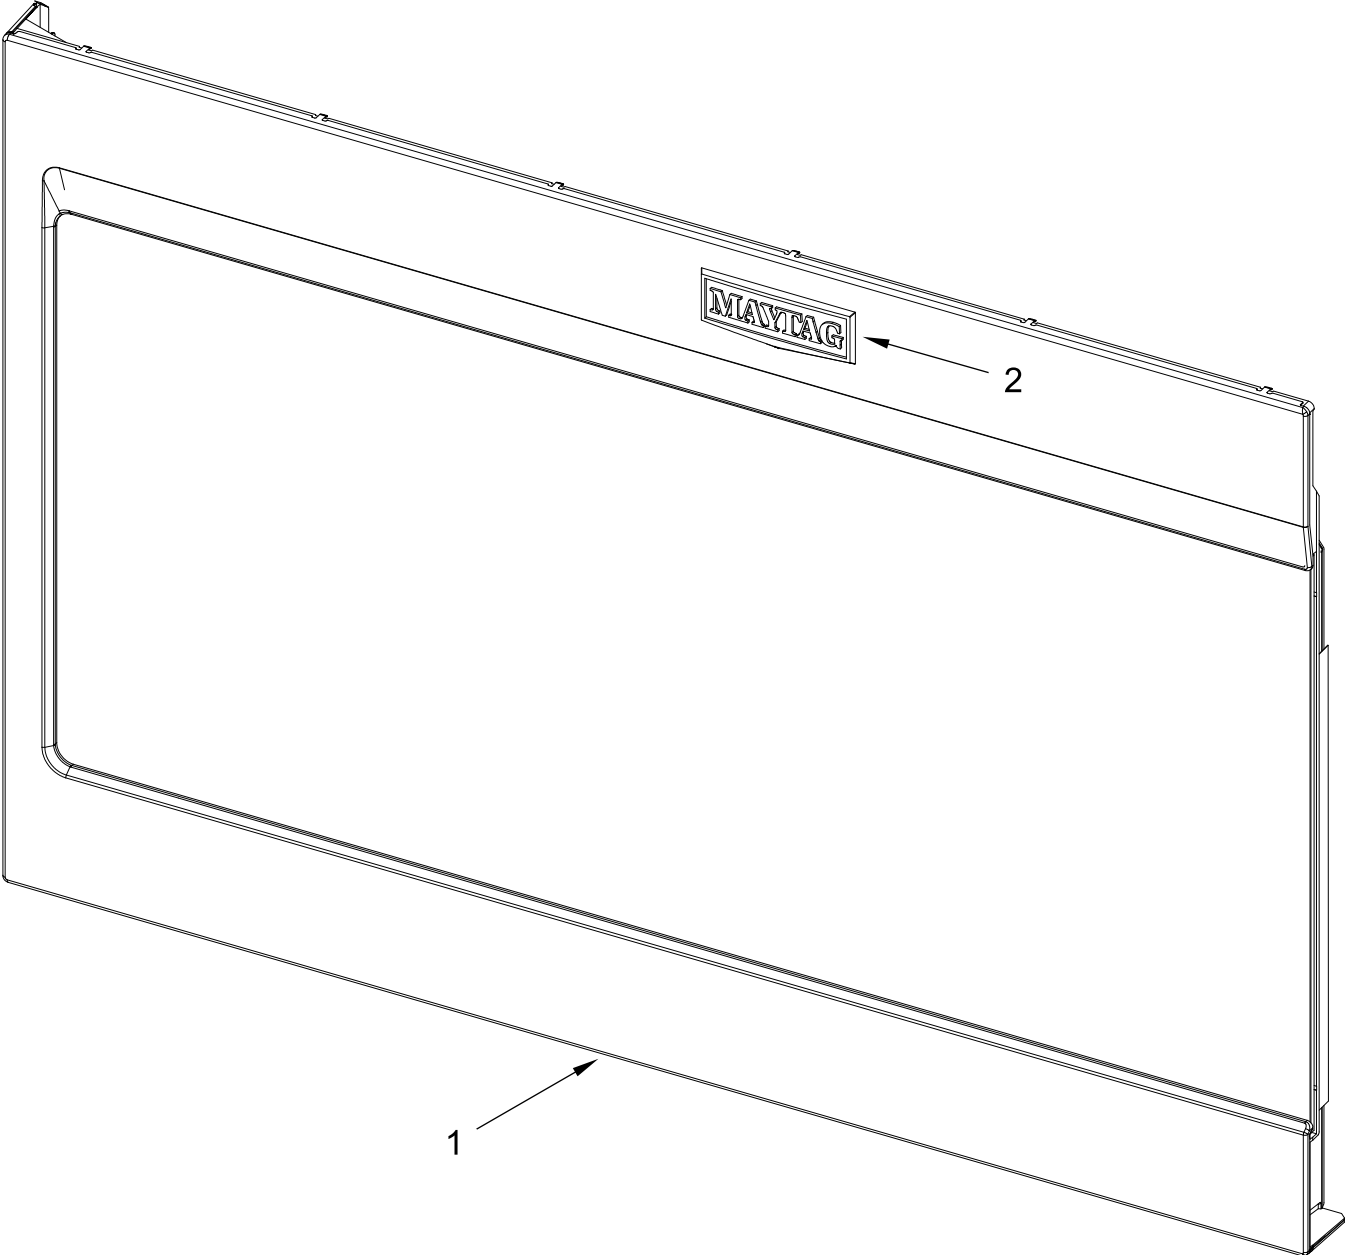

MICROWAVE

MODELS:

MMV1175JW01 (White)

MMV1175JB01 (Black)

MMV1175JZ01 (Stainless)

CONTROL PANEL PARTS

CONTROL PANEL PARTS

| <u>Illus. No.</u> | <u>Part No.</u> | <u>Description</u> | <u>Illus. No.</u> | <u>Part No.</u> | <u>Description</u> | <u>Illus. No.</u> | <u>Part No.</u> | <u>Description</u> |
|-------------------|-----------------|---------------------------|-------------------|-----------------|------------------------------|-------------------|-----------------|-----------------------|
| 1 | | Literature Parts | 2 | | Assembly, Control Panel | 4 | W10833365 | Backer, Control |
| | W11199602 | Installation Instructions | | W11386317 | White | 5 | | Assembly, Push Button |
| | W10918346 | Use and Care Guide | | W11386316 | Black | | W11386322 | White |
| | W11561754 | Tech Sheet | | W11386251 | Stainless | | W11386320 | Black |
| | | | 3 | W11369662 | PCBA, Appliance Control Unit | | W11386324 | Stainless |

DOOR PARTS

DOOR PARTS

| <u>Illus.</u> <u>No.</u> | <u>Part No.</u> | <u>Description</u> |
|-----------------------------|-----------------|--------------------|
| 1 | | Door, Complete |
| | W11386288 | White |
| | W11386287 | Black |
| | W11386244 | Stainless |
| 2 | W10685340 | Badge |