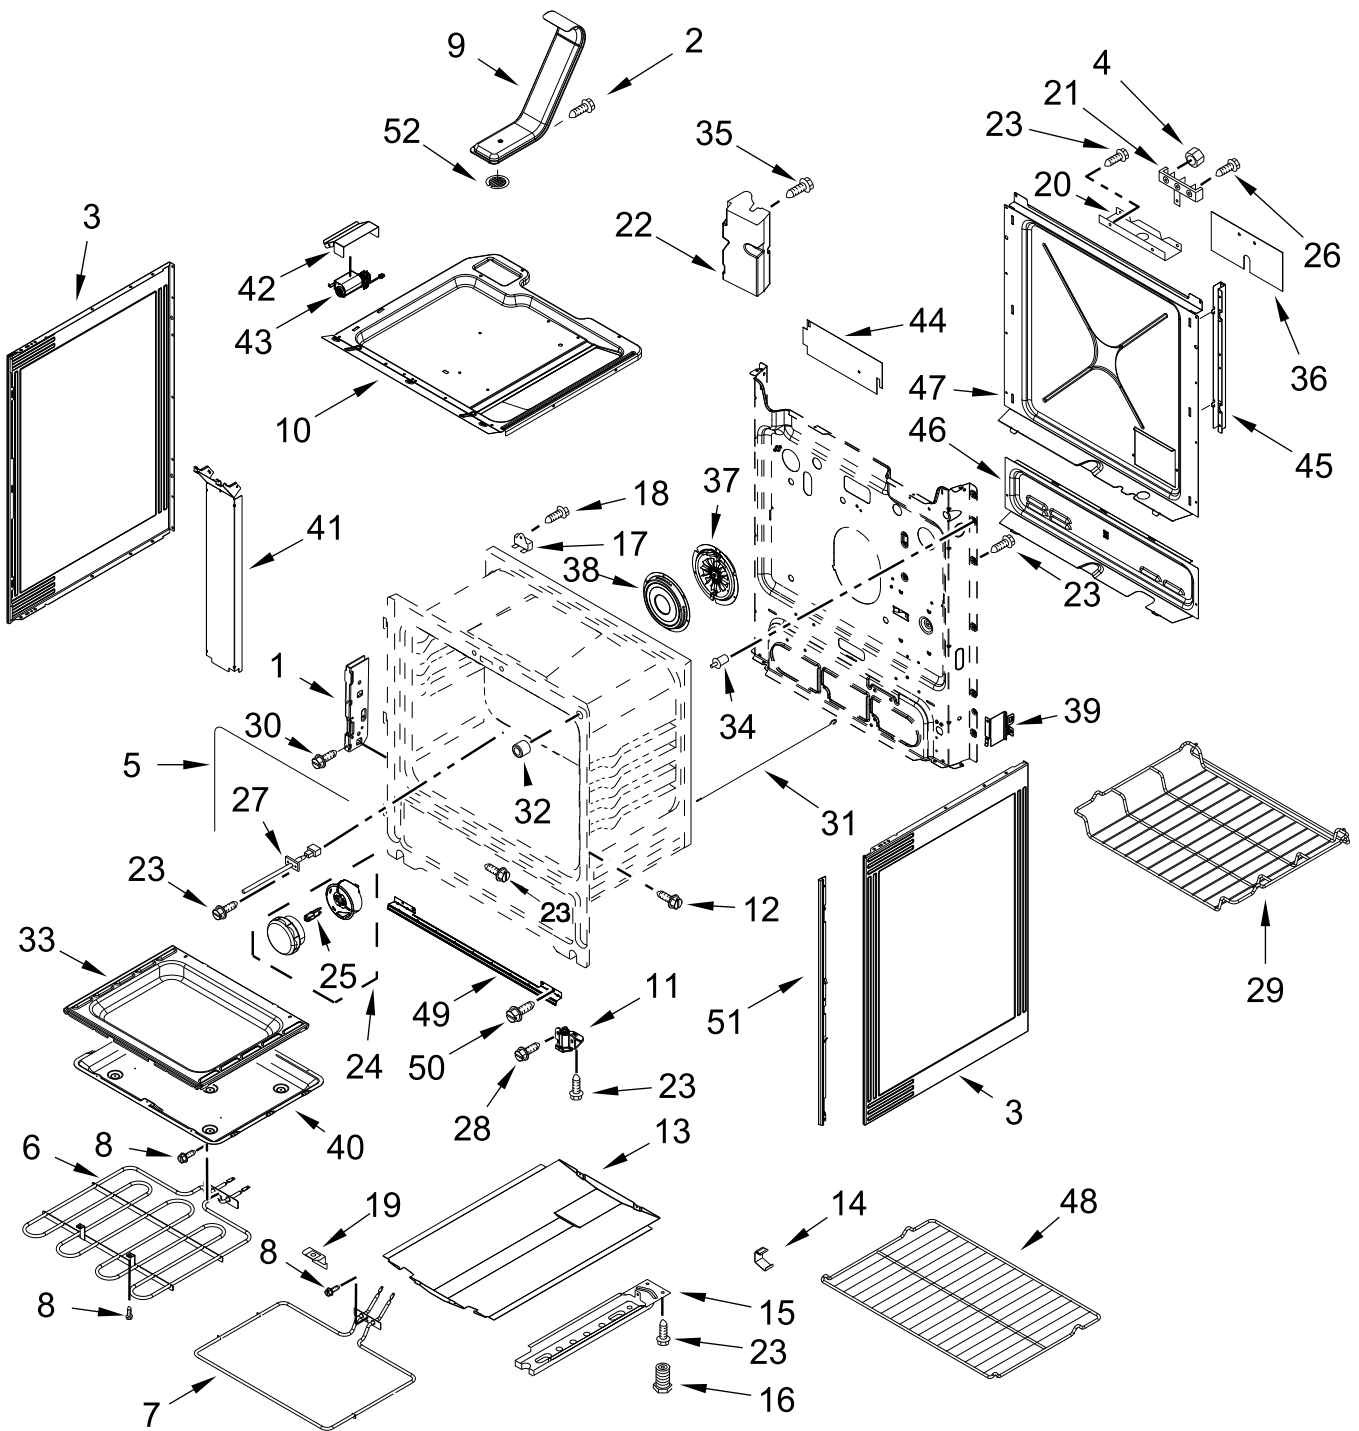

CHASSIS PARTS

CHASSIS PARTS

<u>Illus. No.</u>	<u>Part No.</u>	<u>Description</u>	<u>Illus. No.</u>	<u>Part No.</u>	<u>Description</u>	<u>Illus. No.</u>	<u>Part No.</u>	<u>Description</u>
1	W10289077	Receiver, Hinge	21	W10245259	Block, Terminal	42	W10162254	Duct, Cooling
2	W10362924	Screw	22	W10914589	Counterweight	43	W11467246	Cooling Fan
3		Panel, Side	23	3196178	Screw	44	W11117035	Shield, Wire
	W10162245	Black	24	W11634772	Light Assembly	45	W10162241	Channel, Rear
4	3400029	Nut	25	W10571723	Bulb, Halogen 40 Watts	46	W10162248	Cover, Wire
5	W11491752	Gasket, Door				47	W11379355	Cover, Back
6	W11095929	Element, Broil	26	3400016	Screw	48	W10531060	Rack, Oven
7	W10774342	Element, Bake	27	W10586204	Sensor	49	W11620269	Bracket, Front Frame
8	W10362924	Screw	28	3196169	Screw	50	3196560	Screw
9	W11122085	Assembly, Flue	29	W10289145	Rack, Oven (Gull-Wing)	51	W11510561	Barrier Rail, Rubber (Front Left)
10	W10289168	Box, Burner SI						
11	W10341186	Front Foot Assembly	30	W10031780	Screw		W11510562	Barrier Rail, Rubber (Front Right)
12	W10067840	Screw	31	W10273192	Rod, Door Switch			
13	W10541959	Shield, Bake	32	9758701	Spacer, Door	52	W11092984	Screen, Vent
14	W10137382	Clip, Panel	33	W10774446	Bottom, Oven			FOLLOWING PARTS NOT ILLUSTRATED
15	W10390008	Base Rail Assembly (Left)	34	W11511828	Switch, Door			
	W10390007	Base Rail Assembly (Right)	35	W11034869	Screw		W10289173	Insulation, Wrap
			36	W10655441	Shield, Power Cord		W10575374	Insulation, Bottom
16	W10058460	Foot, Leveling	37	W10756304	Assembly, Convection		4820F015-59	Insulation, Strap
17	3196548	Fuse, Thermal	38	W10346154	Cover, Convection		W10162240	Insulation, Back
18	3196172	Screw	39	W10273002	Bracket, Oven Support		7111P017-60	Clamp, Wire
19	W10035900	Support, Oven Bottom	40	W11379357	Bake Pan			
20	3186034	Bracket, Service	41	W10162255	Duct, Cover