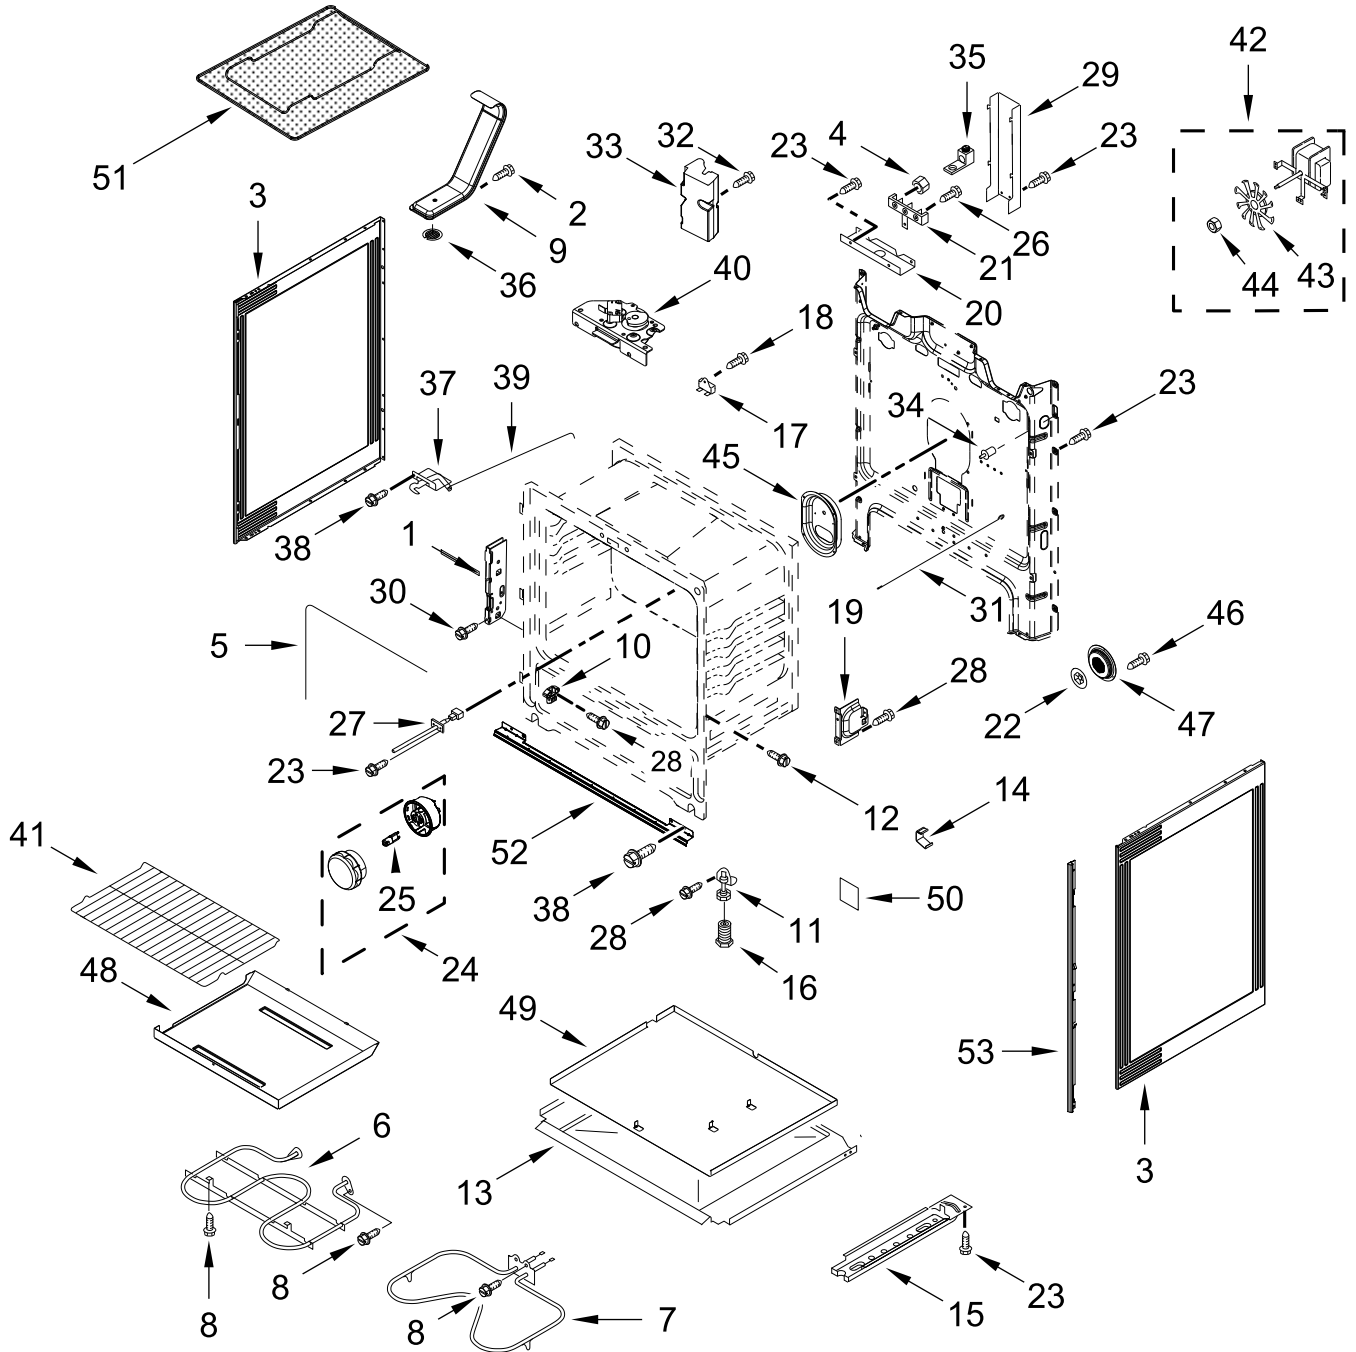

CHASSIS PARTS

CHASSIS PARTS

<u>Illus.</u> <u>No.</u>	<u>Part No.</u>	<u>Description</u>	<u>Illus.</u> <u>No.</u>	<u>Part No.</u>	<u>Description</u>	<u>Illus.</u> <u>No.</u>	<u>Part No.</u>	<u>Description</u>
1	W10289077	Receiver, Hinge	21	W10245259	Block, Terminal	42	W11403617	Fan, Convection
2	3196154	Screw	22	3400968	Nut	43	W11425715	Blade, Fan
3		Panel, Side	23	3196178	Screw	44	W11433702	Nut, Acorn (LH)
	W10575396	White	24	W11634772	Light Assembly	45	W10134126	Bracket, Fan
4	3400029	Nut	25	W10571723	Bulb, Halogen 40 Watts	46	4449809	Screw
5	W11491751	Seal, Door	26	3400016	Screw	47	W10134124	Cover, Conv Fan
6	9757340	Element, Broil	27	W10181986	Sensor, Oven	48	W10183712	Tray, Hidden Bake
7	9755770	Element, Bake	28	3196169	Screw	49	W10134125	Shield, Heat
8	3196174	Screw	29	W10326122	Cover, Terminal Block	50	W10646923	Card, Insulator
9	W10134285	Tube, Vent	30	W10031780	Screw	51	W11661815	Basket, Airfry
10	W10674705	Glide, Drawer Front	31	9757239	Rod, Door Switch	52	W11464547	Bracket, Front Frame
11	W10341186	Front Foot Assembly	32	W11034869	Screw	53	W11510560	Barrier Rail, Rubber (Left and Right)
12	W10067840	Screw	33	W10910404	Counterweight			FOLLOWING PARTS NOT ILLUSTRATED
13	W10134121	Tray, Insulation	34	W11511828	Switch, Door			
14	W10137382	Clip, Panel	35	W10281322	Kit, Bare Wire Adapter Block	W10774939		Insulation, Wrap
15	W10390008	Base Rail Assembly (Left)	36	W11092984	Screen, Vent	W11127324		Insulation, Back
	W10390007	Base Rail Assembly (Right)	37	9761013	Front Door Latch Assembly	W10333344		Insulation, Flue
16	W10058460	Foot, Leveling	38	3196560	Screw			
17	3196548	Fuse, Thermal	39	W10078380	Rod, Latch			
18	3196172	Screw	40	W10107820	Rear Door Latch Assembly			
19	W10404688	Clip, Oven Support	41	W11173792	Rack, Oven			
20	3186034	Bracket, Service