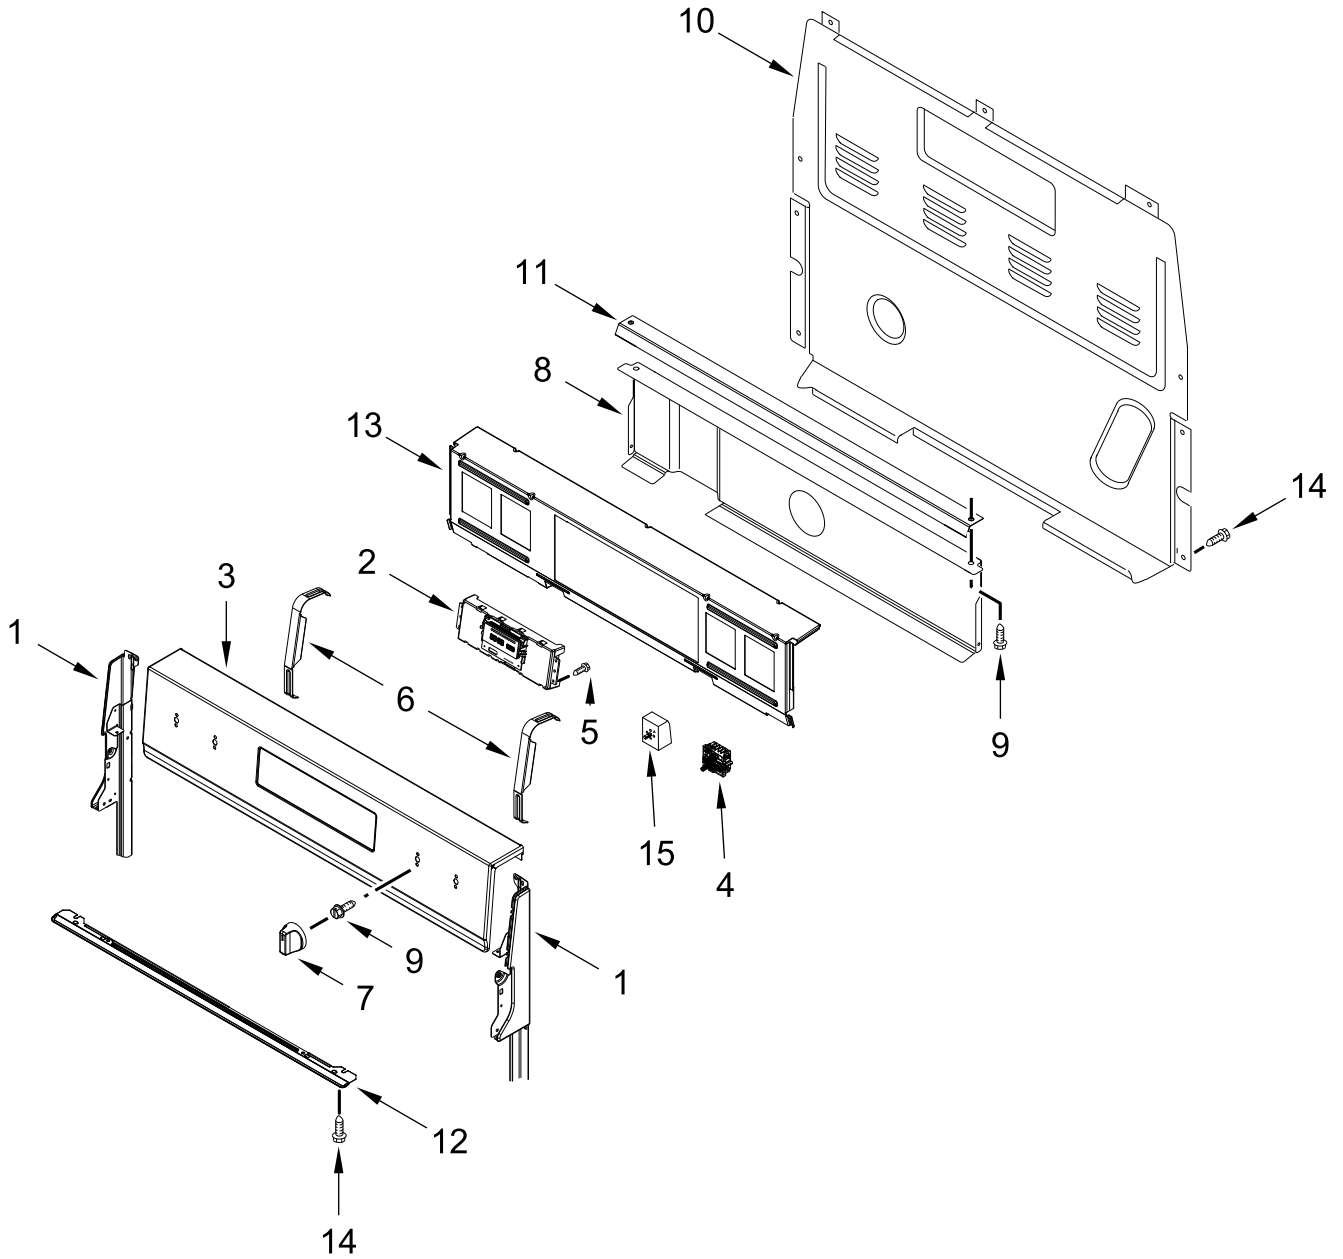

ELECTRIC RANGE

MODELS:

WFE550S0LW3 (White)

COOKTOP PARTS

COOKTOP PARTS

<u>Illus. No.</u>	<u>Part No.</u>	<u>Description</u>	<u>Illus. No.</u>	<u>Part No.</u>	<u>Description</u>	<u>Illus. No.</u>	<u>Part No.</u>	<u>Description</u>
1		Literature Parts	6	3196169	Screw	11	8273994	Element (1200W)
	W11443025	Owners Manual	7	W10691223	Pan, Radiant Element			(Left Rear, Right Rear)
	W11524742	Quick Start Guide	8	W11379945	Bracket, Anti-Tip			FOLLOWING PARTS NOT ILLUSTRATED
	W11523158	Tech Sheet	9	7101P485-60	Screw, Anti-Tip Kit	W11452630		Harness, Main
2	W11600012	Spring, Element	10	W11668631	Element, Warm Zone	W11598759		Harness, Warm Zone
3	W10607641	Bracket, Cooktop (Left)			(Center)	W11134603		Harness, Cooktop (Left)
	W10607642	Bracket, Cooktop (Right)				W11134845		Harness, Cooktop (Right)
4		Cooktop				W11172528		Harness, Hidden Bake
	W11034832	White				W10183541		Clip, Spring Steel
5	W10711900	Element (3000W) (Left Front)				3196520		Clip, Wire
	W10275048	Element (3000 and 1400W) (Right Front)						

CONTROL PANEL PARTS

CONTROL PANEL PARTS

<u>Illus. No.</u>	<u>Part No.</u>	<u>Description</u>	<u>Illus. No.</u>	<u>Part No.</u>	<u>Description</u>	<u>Illus. No.</u>	<u>Part No.</u>	<u>Description</u>
1		Endcap	6	W10856361	Bracket, Control	15	3148951	Switch, Infinite
	W11213291	White (Left)	7		Knob			(Right Rear and Left Rear)
	W11213293	White (Right)		W11022720	White			
2		Control, Electronic (LCX)	8	W10134247	Shield, Heat			
	W11527158	Black	9	3400882	Screw			
3		Panel, Console	10	8272473	Cover, Upper Rear			
	W11089992	White	11	W10525121	Bracket, Console Mounting			
4	W10434452	Switch, Infinite (Dual)	12		Bracket, Eye Brow			
		(Left Front and Right Front)		W11443963	White			
5	3196178	Screw	13	W10901802	Panel, Backer			
			14	3196169	Screw			