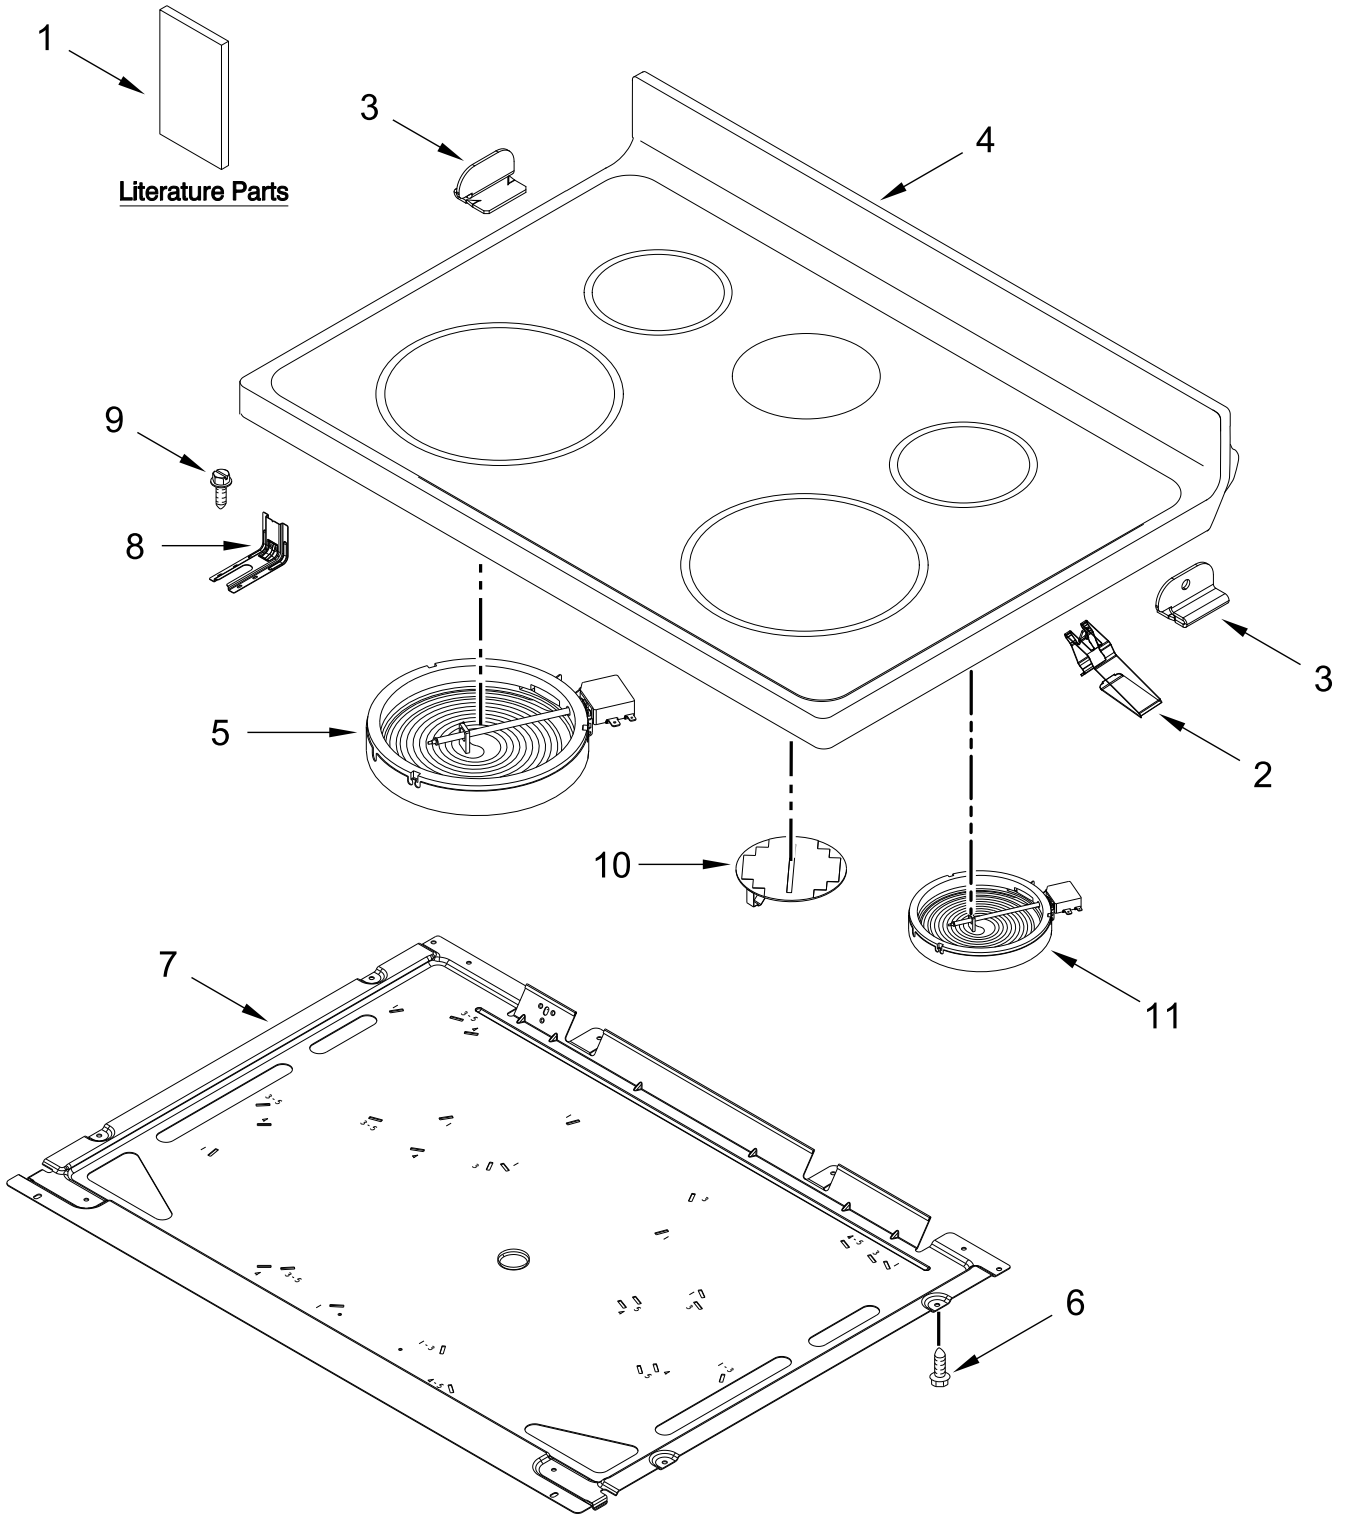

ELECTRIC RANGE

MODELS:

WFE550S0LW3 (White)

COOKTOP PARTS

COOKTOP PARTS

<u>Illus. No.</u>	<u>Part No.</u>	<u>Description</u>	<u>Illus. No.</u>	<u>Part No.</u>	<u>Description</u>	<u>Illus. No.</u>	<u>Part No.</u>	<u>Description</u>
1		Literature Parts	6	3196169	Screw	11	8273994	Element (1200W)
	W11443025	Owners Manual	7	W10691223	Pan, Radiant Element			(Left Rear, Right Rear)
	W11524742	Quick Start Guide	8	W11379945	Bracket, Anti-Tip			FOLLOWING PARTS NOT ILLUSTRATED
	W11523158	Tech Sheet	9	7101P485-60	Screw, Anti-Tip Kit	W11452630		Harness, Main
2	W11600012	Spring, Element	10	W11668631	Element, Warm Zone	W11598759		Harness, Warm Zone
3	W10607641	Bracket, Cooktop (Left)			(Center)	W11134603		Harness, Cooktop (Left)
	W10607642	Bracket, Cooktop (Right)				W11134845		Harness, Cooktop (Right)
4		Cooktop				W11172528		Harness, Hidden Bake
	W11034832	White				W10183541		Clip, Spring Steel
5	W10711900	Element (3000W) (Left Front)				3196520		Clip, Wire
	W10275048	Element (3000 and 1400W) (Right Front)						

CONTROL PANEL PARTS

CONTROL PANEL PARTS

<u>Illus. No.</u>	<u>Part No.</u>	<u>Description</u>	<u>Illus. No.</u>	<u>Part No.</u>	<u>Description</u>	<u>Illus. No.</u>	<u>Part No.</u>	<u>Description</u>
1		Endcap	6	W10856361	Bracket, Control	15	3148951	Switch, Infinite
	W11213291	White (Left)	7		Knob			(Right Rear and Left Rear)
	W11213293	White (Right)		W11022720	White			
2		Control, Electronic (LCX)	8	W10134247	Shield, Heat			
	W11527158	Black	9	3400882	Screw			
3		Panel, Console	10	8272473	Cover, Upper Rear			
	W11089992	White	11	W10525121	Bracket, Console Mounting			
4	W10434452	Switch, Infinite (Dual)	12		Bracket, Eye Brow			
		(Left Front and Right Front)		W11443963	White			
5	3196178	Screw	13	W10901802	Panel, Backer			
			14	3196169	Screw			