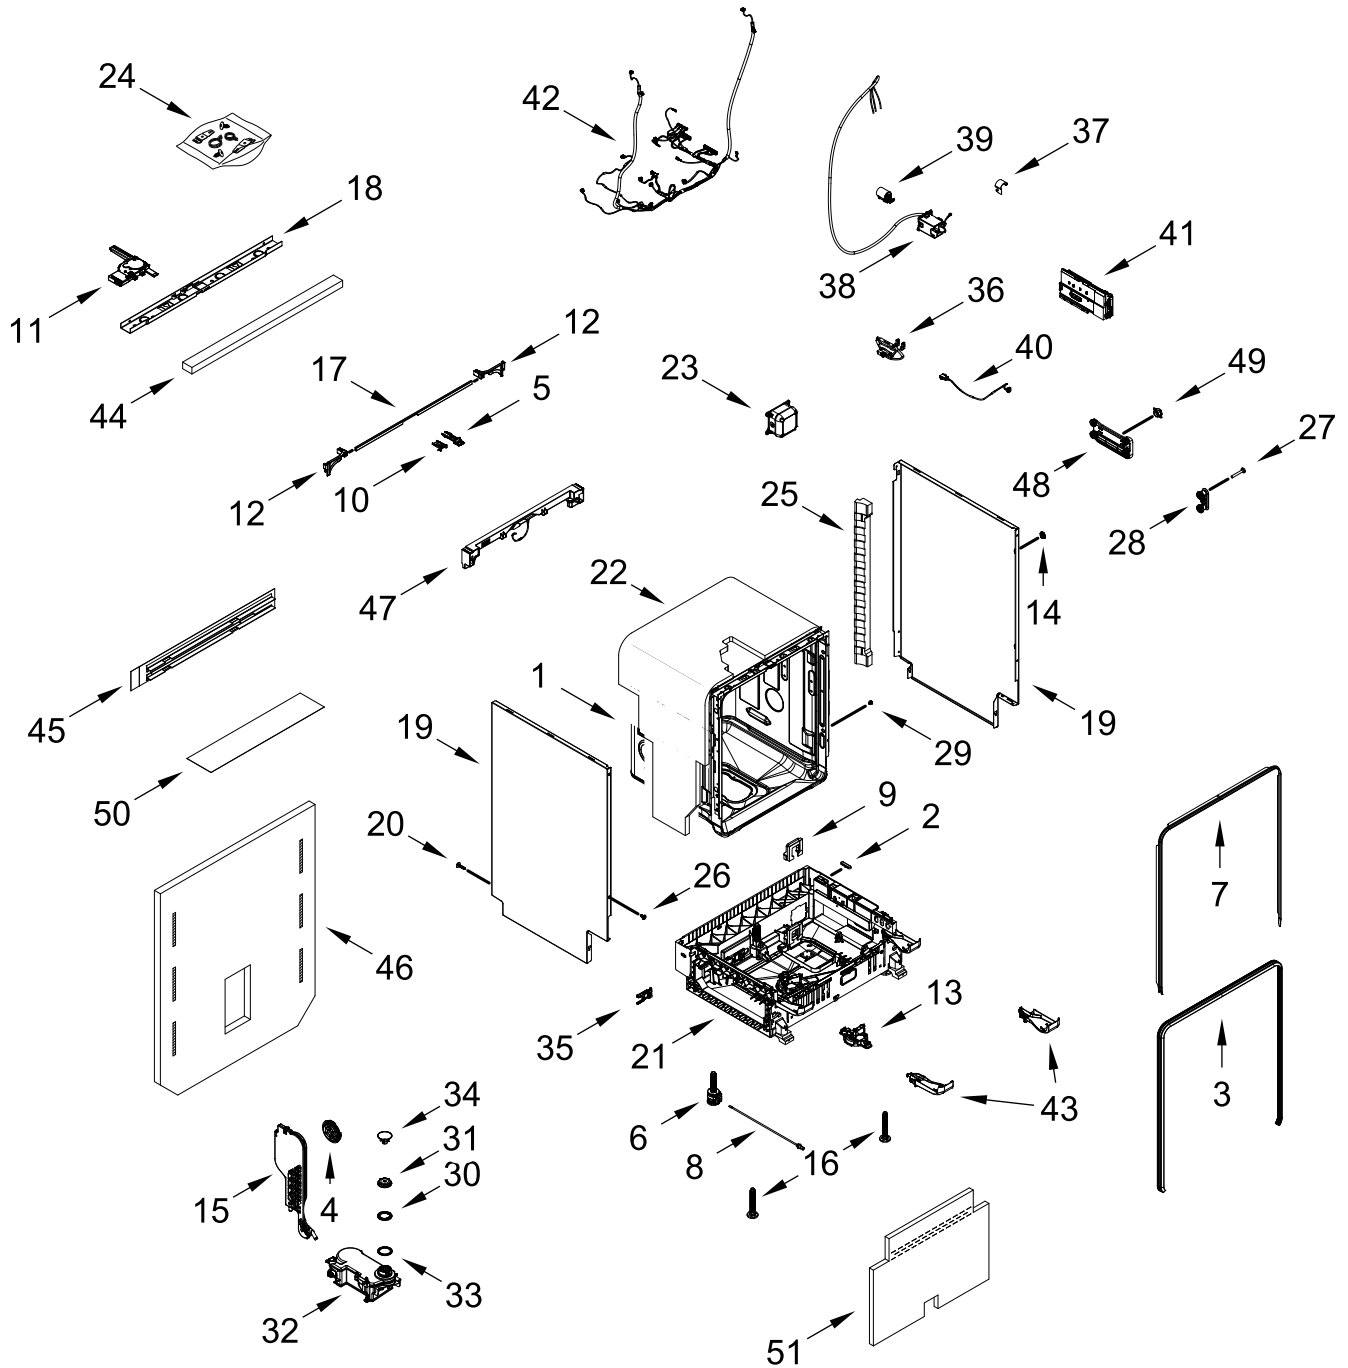

TUB AND FRAME PARTS

TUB AND FRAME PARTS

<u>Illus. No.</u>	<u>Part No.</u>	<u>Description</u>	<u>Illus. No.</u>	<u>Part No.</u>	<u>Description</u>	<u>Illus. No.</u>	<u>Part No.</u>	<u>Description</u>
1		Tub (Not Serviced)	19	W11355600	Side Panel (Left)	38	W11578108	Power Cord Assembly
2	W11671752	Pad, Tub Support		W11355598	Side Panel (Right)	39	W11418782	Filter, RFI
3	W11658880	Gasket, Tub	20	W10986499	Screw	40	W11646878	Jumper Harness, Service Port
4	W11236521	Nut, Air Break	21	W11690567	Assembly, Base	41	W11561211	Control, Electronic
5	W11314779	Strike, Latch	22	W11564606	Shield, Tub Sound	42	W11609316	Wiring Harness, Main
6	W11316238	Assembly, Leveling Leg (Rear)	23	W11643567	Assembly, Junction Box	43	W11684708	Channel, Overflow (Left)
7	W11554391	Retainer, Tub Gasket	24	W11696042	Miscellaneous Parts Bag		W11684709	Channel, Overflow (Right)
8	W11325471	Rod, Foot Adjustment (Rear)	25	W11525808	Spacer, Side Panel	44	W11676843	Foam, Crossbar
9	W11668893	Holder, Damper	26	W11350847	Screw	45	W11673775	Kit, Side Cover Installation
10	W11317043	Cover, Door Opening	27	W10941972	Screw	46	W11600452	Insulation, Back
11	W11590760	Assembly, Door Opening	28	W11345595	Tub Mount, Upper Rack	47	W11664579	Crossbar, Upper Rear
12	W11316692	Cover, Tub Corner (Left)	29	W11656505	Button, Tub	48	W11315145	Tub Mount, Third Level Rack (Left)
	W11316688	Cover, Tub Corner (Right)	30	W11227921	Nut, Softner		W11315146	Tub Mount, Third Level Rack (Right)
13	W11602936	Float Switch	31	W11227934	Cap, Salt			
14	W11321022	Plug, Tub	32	W11546882	Softener, Water			
15	W11568183	Air Break	33	W11224085	Seal, Softener	49	W11630670	Nut, Tub
16	W11325130	Leg, Leveling (Front)	34	W11509486	Funnel, Salt	50	W11676404	Strip, Anti-Condensation
17	W11317036	Cover, Top	35	W11686061	Plate, In/Out Hoses	51	W11626034	Insulation, Floor
18	W11306174	Crossbar, Front Frame	36	W11545951	Jumper, RFI to Control			
			37	W10943118	Spring, Grounding