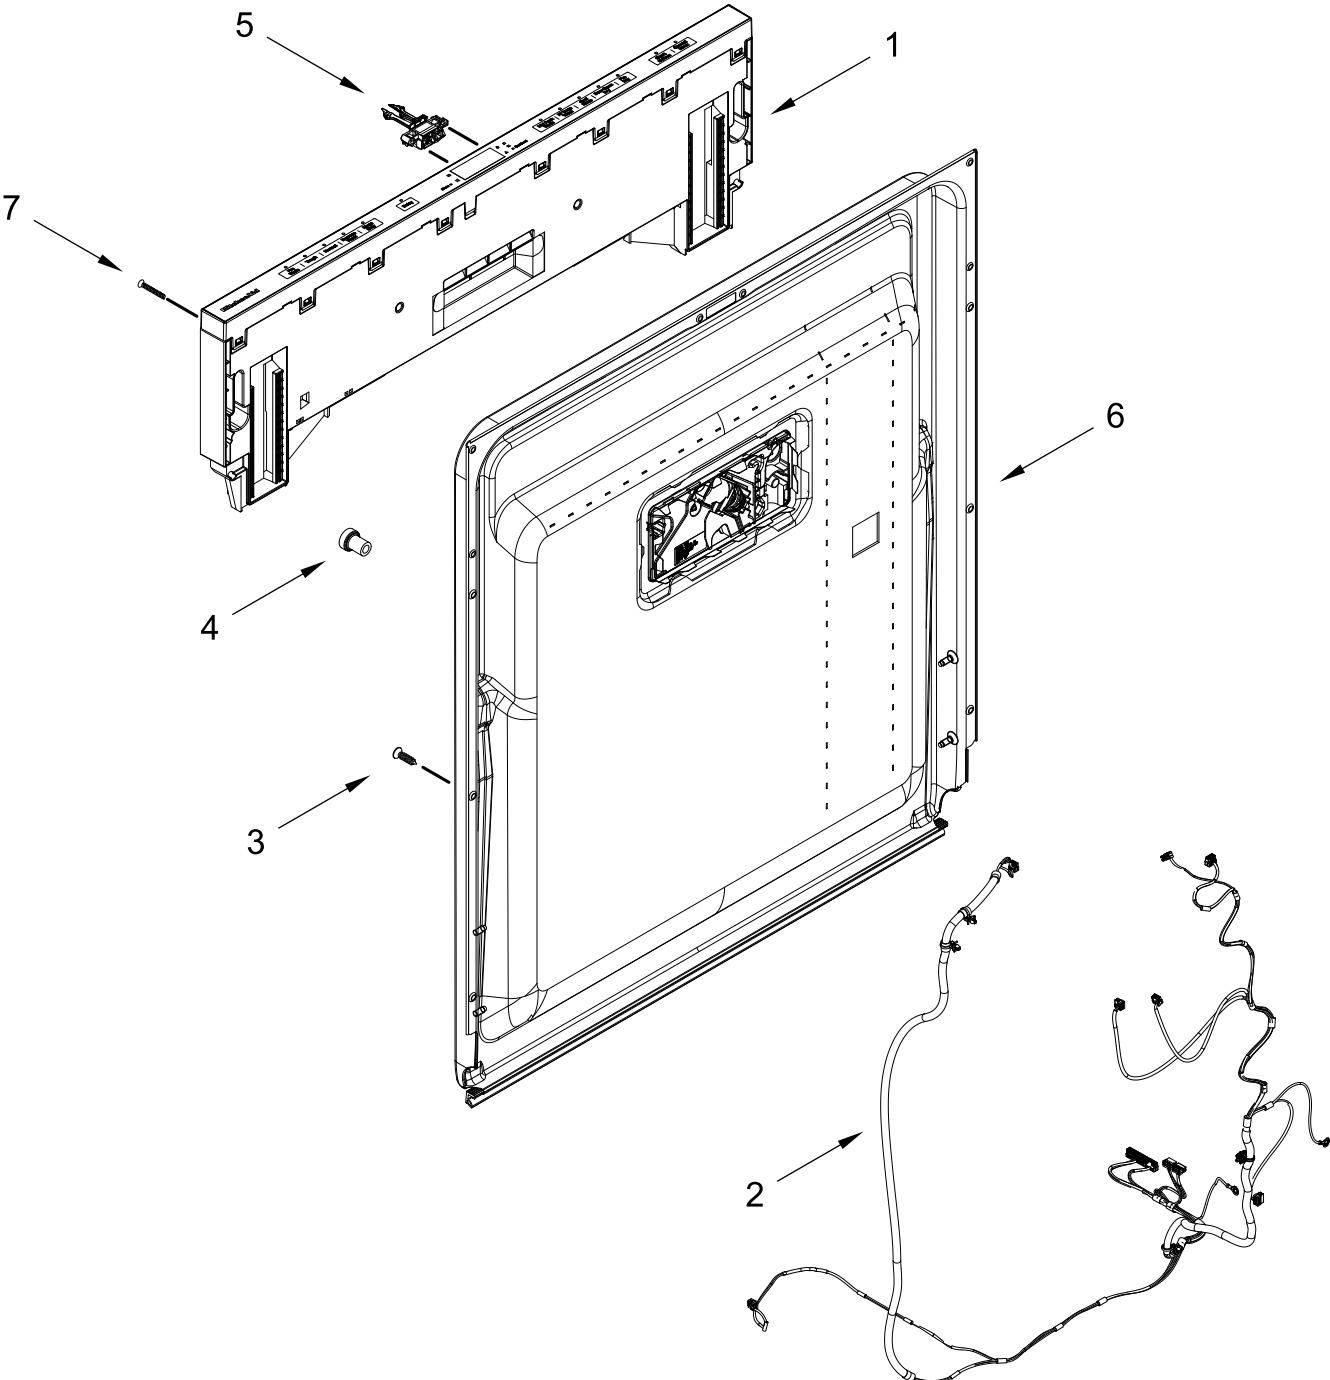

KitchenAid®

Dishwasher

MODELS:

KDTF324PPA0 (Panel Ready)

DOOR AND PANEL PARTS

DOOR AND PANEL PARTS

<u>Illus. No.</u>	<u>Part No.</u>	<u>Description</u>	<u>Illus. No.</u>	<u>Part No.</u>	<u>Description</u>	<u>Illus. No.</u>	<u>Part No.</u>	<u>Description</u>
1		Literature Parts	6	W11524403	Panel, Outer Door (Includes 4)	13	W10942053	Screw
	W11589935	Owners Manual				14	W11564608	Insulation, Door
	W11645481	Energy Guide	7	302868	Screw (Black)	15	W11564610	Insulation, Bottom
	W11663923	Tech Sheet	8	W11625159	Panel, 2" Adjustable (Black)	16	W11540965	Display, Floor
2		Arm, Hinge	9	W11564603	Insulation, Inner Door	17	W11125570	Gasket, Bottom Door
	W11631592	Left Hand	10	W10942031	Screw			
	W11631591	Right Hand	11	W10941985	Screw			
3	W11126789	Cross Brace, Door	12	W11625156	Panel, 4" Adjustable (Black)			
4	W10885778	Bushing, Door						
5	W11625157	Panel, Main Access (Black)						

CONTROL PANEL AND INNER DOOR PARTS

CONTROL PANEL AND INNER DOOR PARTS

<u>Illus.</u> <u>No.</u>	<u>Part No.</u>	<u>Description</u>	<u>Illus.</u> <u>No.</u>	<u>Part No.</u>	<u>Description</u>	<u>Illus.</u> <u>No.</u>	<u>Part No.</u>	<u>Description</u>
1		Console Assembly (Includes Insert)	3	W10941960	Screw	6	W11715716	Inner Door Assembly (Includes Soap Dispenser)
	W11575653	Black	4	W10944891	Bushing, Shouldered			
2	W11608932	Wiring Harness, Inner Door	5	W11091934	Latch Assembly (Includes Switch)	7	W11381263	Screw