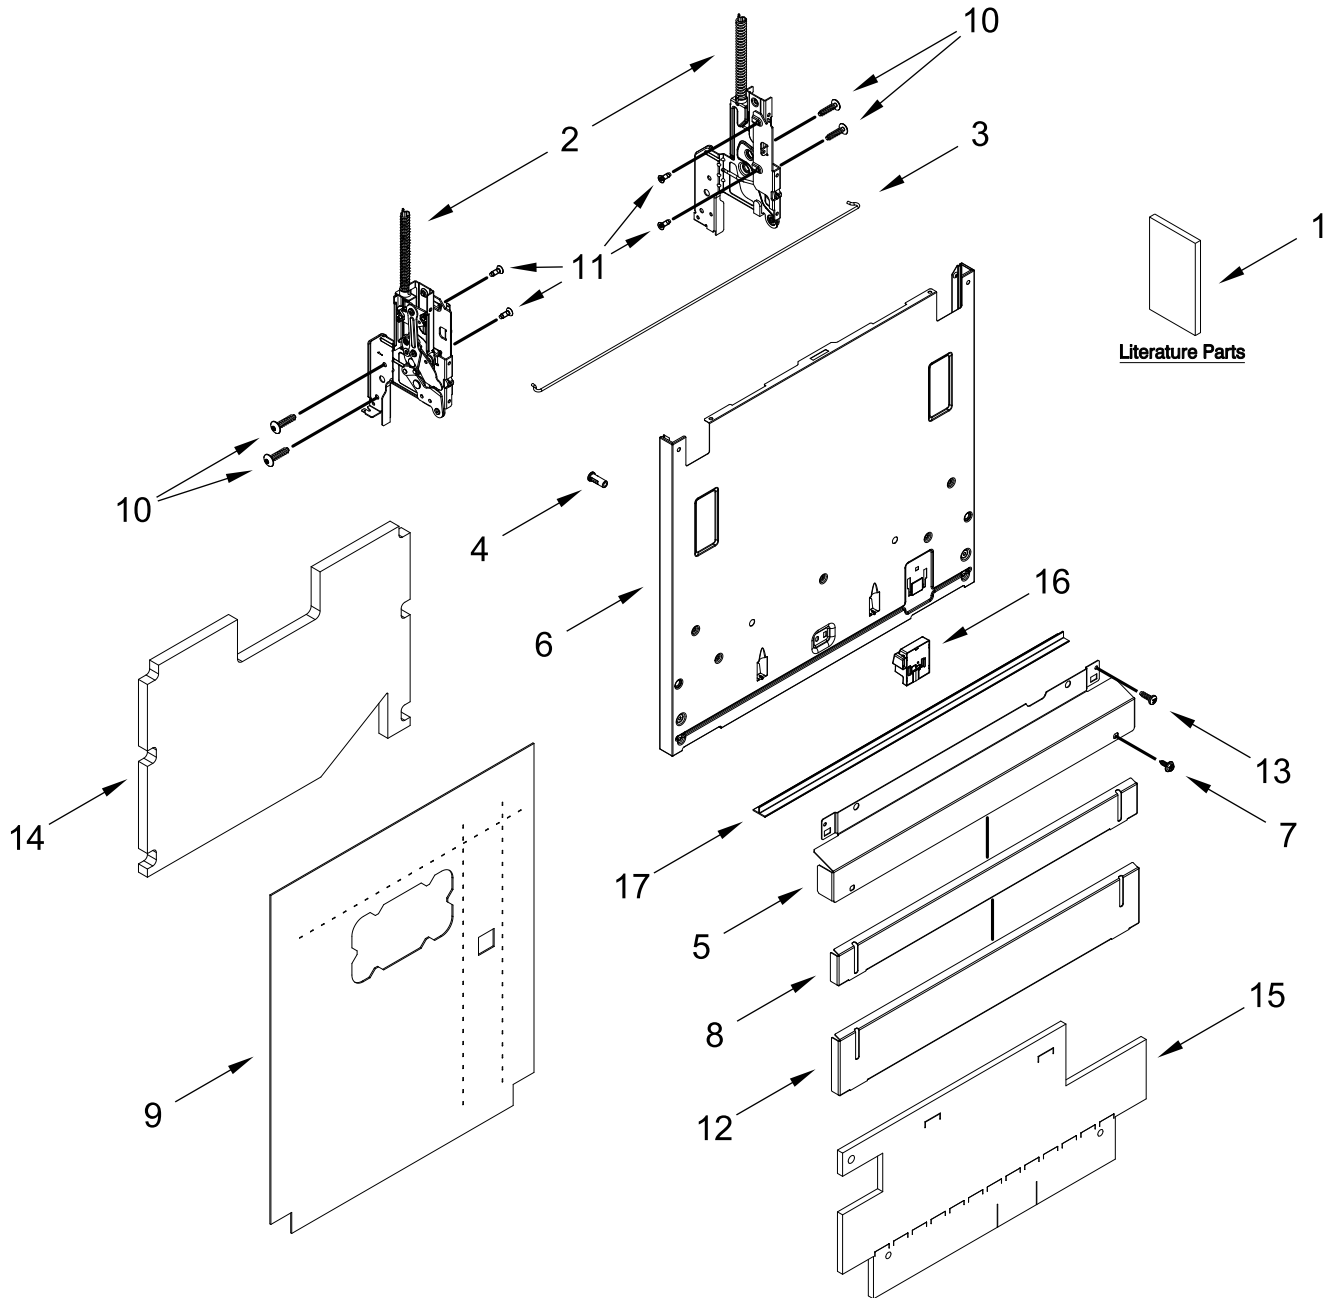

KitchenAid®

Dishwasher

MODELS:

KDTF324PPA0 (Panel Ready)

DOOR AND PANEL PARTS

DOOR AND PANEL PARTS

<u>Illus. No.</u>	<u>Part No.</u>	<u>Description</u>	<u>Illus. No.</u>	<u>Part No.</u>	<u>Description</u>	<u>Illus. No.</u>	<u>Part No.</u>	<u>Description</u>
1		Literature Parts	6	W11524403	Panel, Outer Door (Includes 4)	13	W10942053	Screw
	W11589935	Owners Manual				14	W11564608	Insulation, Door
	W11645481	Energy Guide	7	302868	Screw (Black)	15	W11564610	Insulation, Bottom
	W11663923	Tech Sheet	8	W11625159	Panel, 2" Adjustable (Black)	16	W11540965	Display, Floor
2		Arm, Hinge	9	W11564603	Insulation, Inner Door	17	W11125570	Gasket, Bottom Door
	W11631592	Left Hand	10	W10942031	Screw			
	W11631591	Right Hand	11	W10941985	Screw			
3	W11126789	Cross Brace, Door	12	W11625156	Panel, 4" Adjustable (Black)			
4	W10885778	Bushing, Door						
5	W11625157	Panel, Main Access (Black)						

CONTROL PANEL AND INNER DOOR PARTS

CONTROL PANEL AND INNER DOOR PARTS

<u>Illus.</u> <u>No.</u>	<u>Part No.</u>	<u>Description</u>	<u>Illus.</u> <u>No.</u>	<u>Part No.</u>	<u>Description</u>	<u>Illus.</u> <u>No.</u>	<u>Part No.</u>	<u>Description</u>
1		Console Assembly (Includes Insert)	3	W10941960	Screw	6	W11715716	Inner Door Assembly (Includes Soap Dispenser)
	W11575653	Black	4	W10944891	Bushing, Shouldered			
2	W11608932	Wiring Harness, Inner Door	5	W11091934	Latch Assembly (Includes Switch)	7	W11381263	Screw