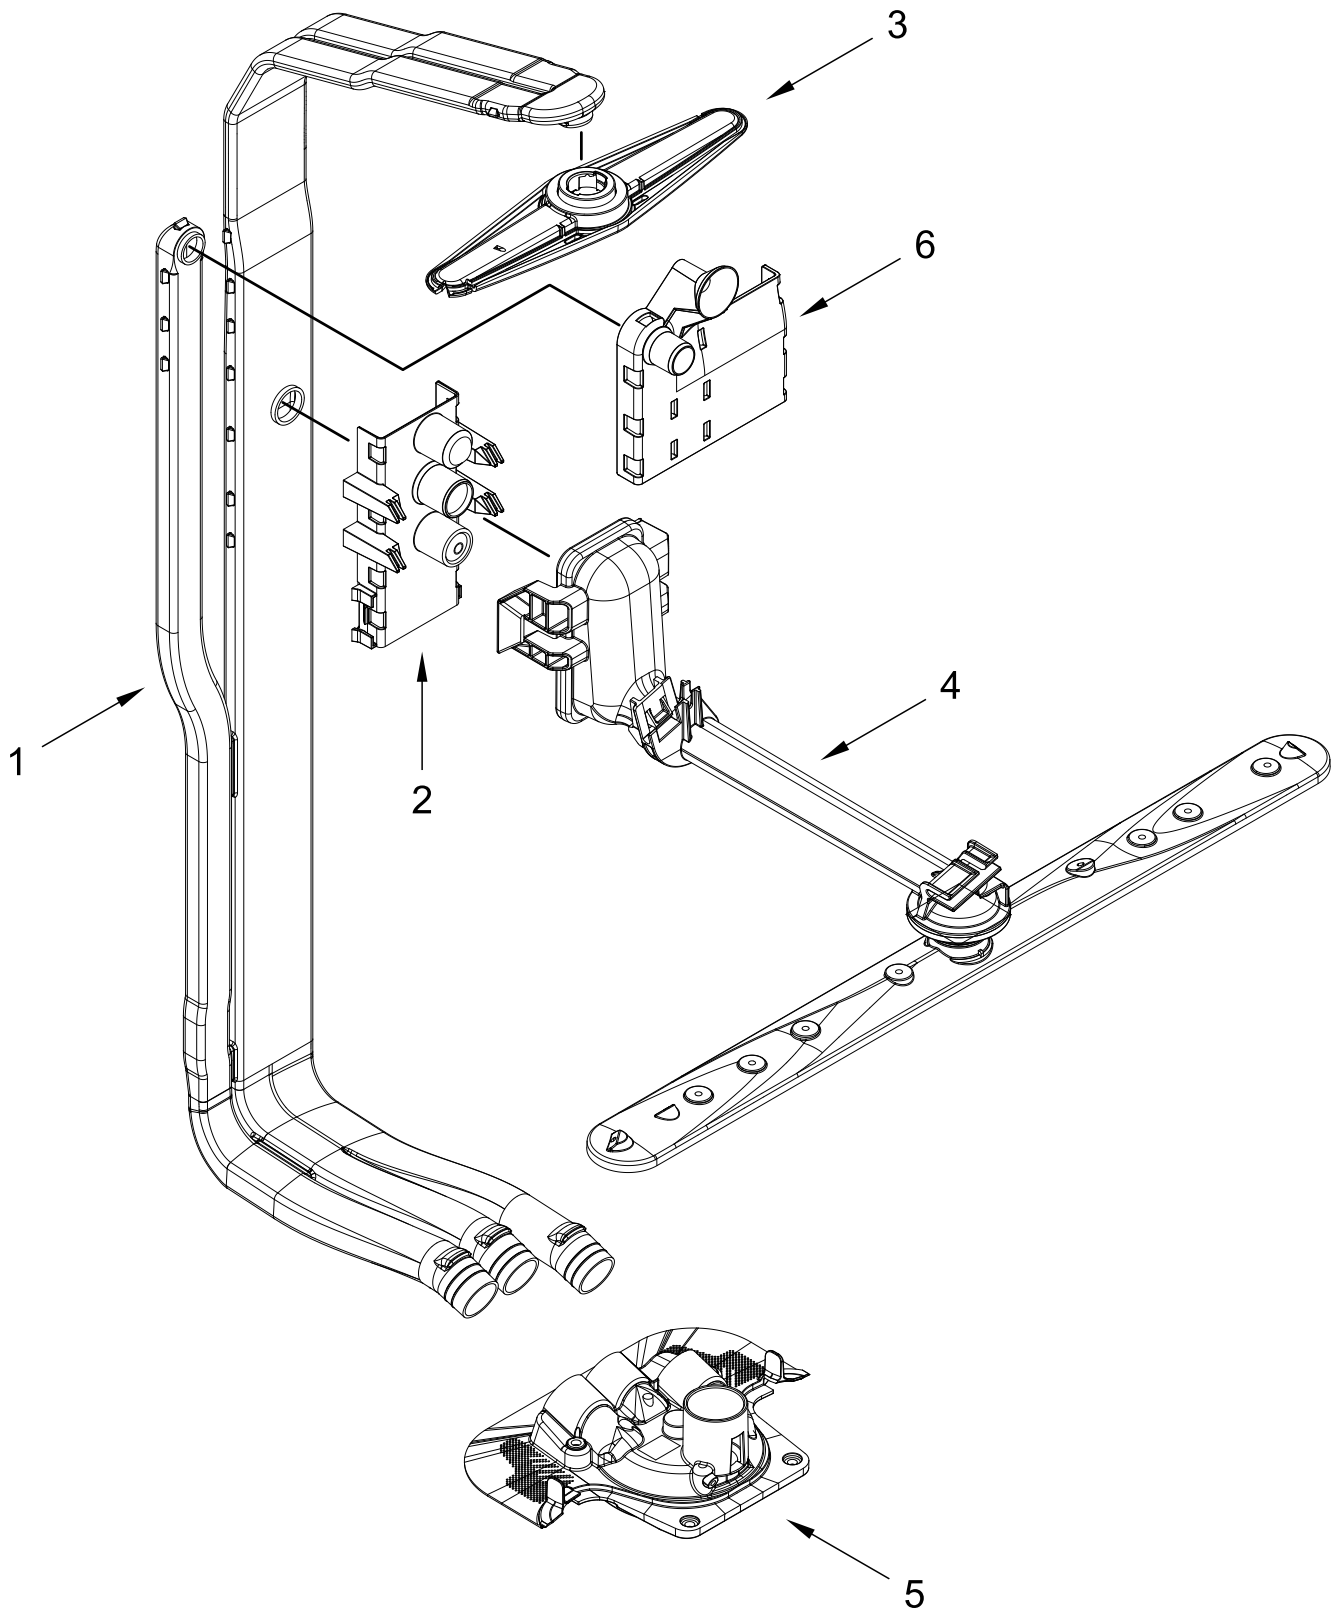

UPPER WASH AND RINSE PARTS

UPPER WASH AND RINSE PARTS

<u>Illus.</u> <u>No.</u>	<u>Part No.</u>	<u>Description</u>	<u>Illus.</u> <u>No.</u>	<u>Part No.</u>	<u>Description</u>	<u>Illus.</u> <u>No.</u>	<u>Part No.</u>	<u>Description</u>
1	W11668592	Feed Tube Assembly	3	W11522201	Sprayarm, Third Level	5	W11602499	Cover, Diverter
2	W11522213	Retainer, Docking (2nd Level)	4	W11680190	Upper Sprayarm Assembly	6	W11221214	Retainer, Docking (3rd Level)