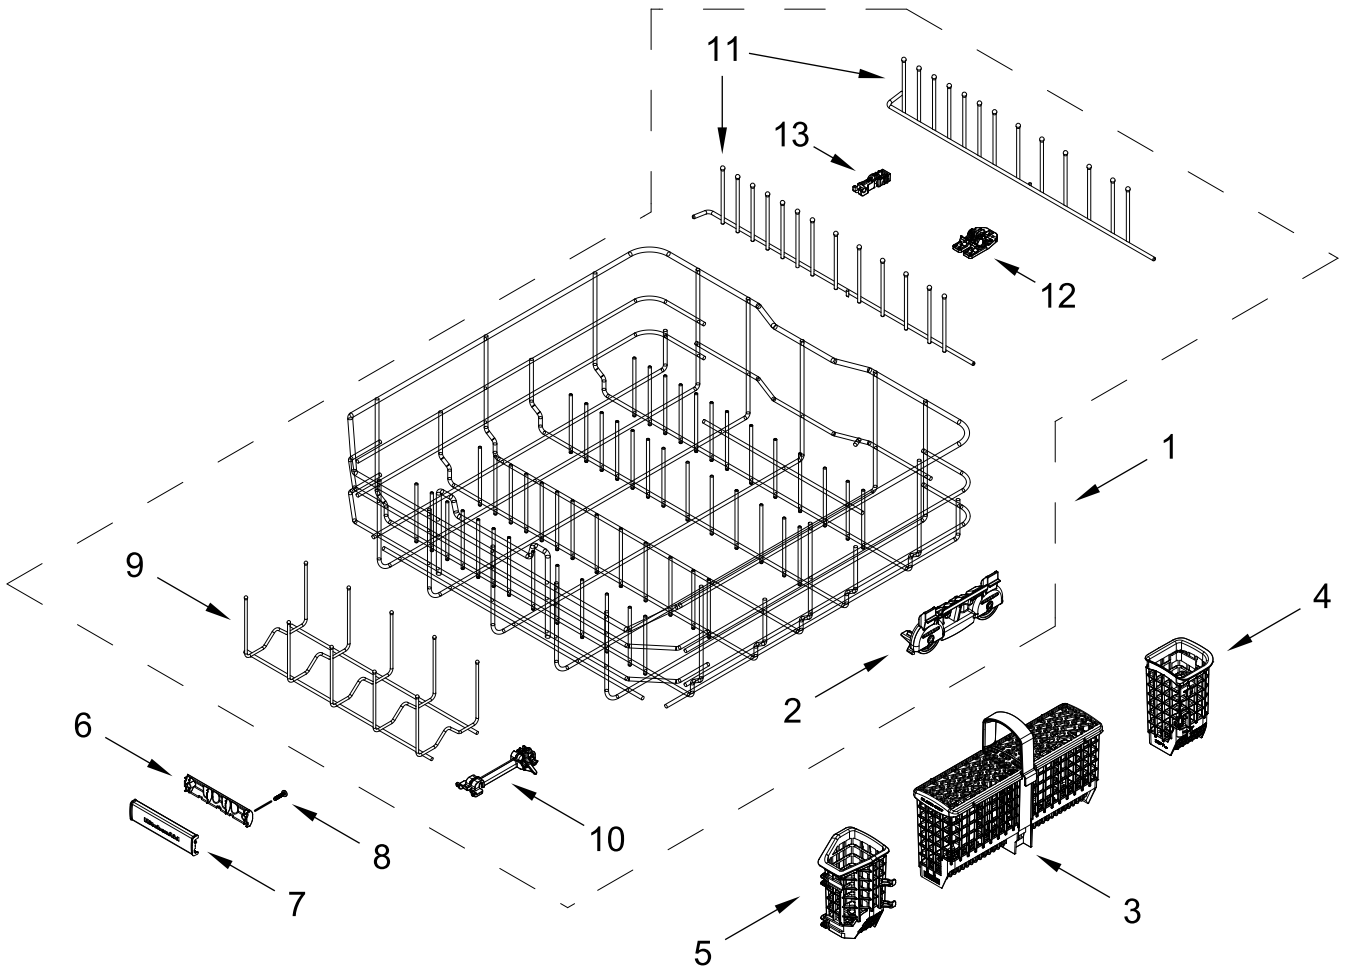

LOWER RACK PARTS

LOWER RACK PARTS

<u>Illus.</u> <u>No.</u>	<u>Part No.</u>	<u>Description</u>	<u>Illus.</u> <u>No.</u>	<u>Part No.</u>	<u>Description</u>	<u>Illus.</u> <u>No.</u>	<u>Part No.</u>	<u>Description</u>
1	W11626547	Dishrack, Lower	6	W11590235	Handle, Rear	11	W11389056	Tine, Folddown (Rear)
2	W11543650	Wheel & Transport Assembly	7	W11590247	Handle, Front		W11385226	Tine, Folddown (Front)
3	W11629677	Silverware Basket Assembly	8	W11337336	Screw	12	W11545635	Clip, Positioning
4	W11634637	Utensil Basket (Rear)	9	W11543710	Sliding Tine, Bowl	13	W11545636	Clip, Retainer
5	W11634635	Utensil Basket (Front)	10	W11523448	Clip, Sliding Tine