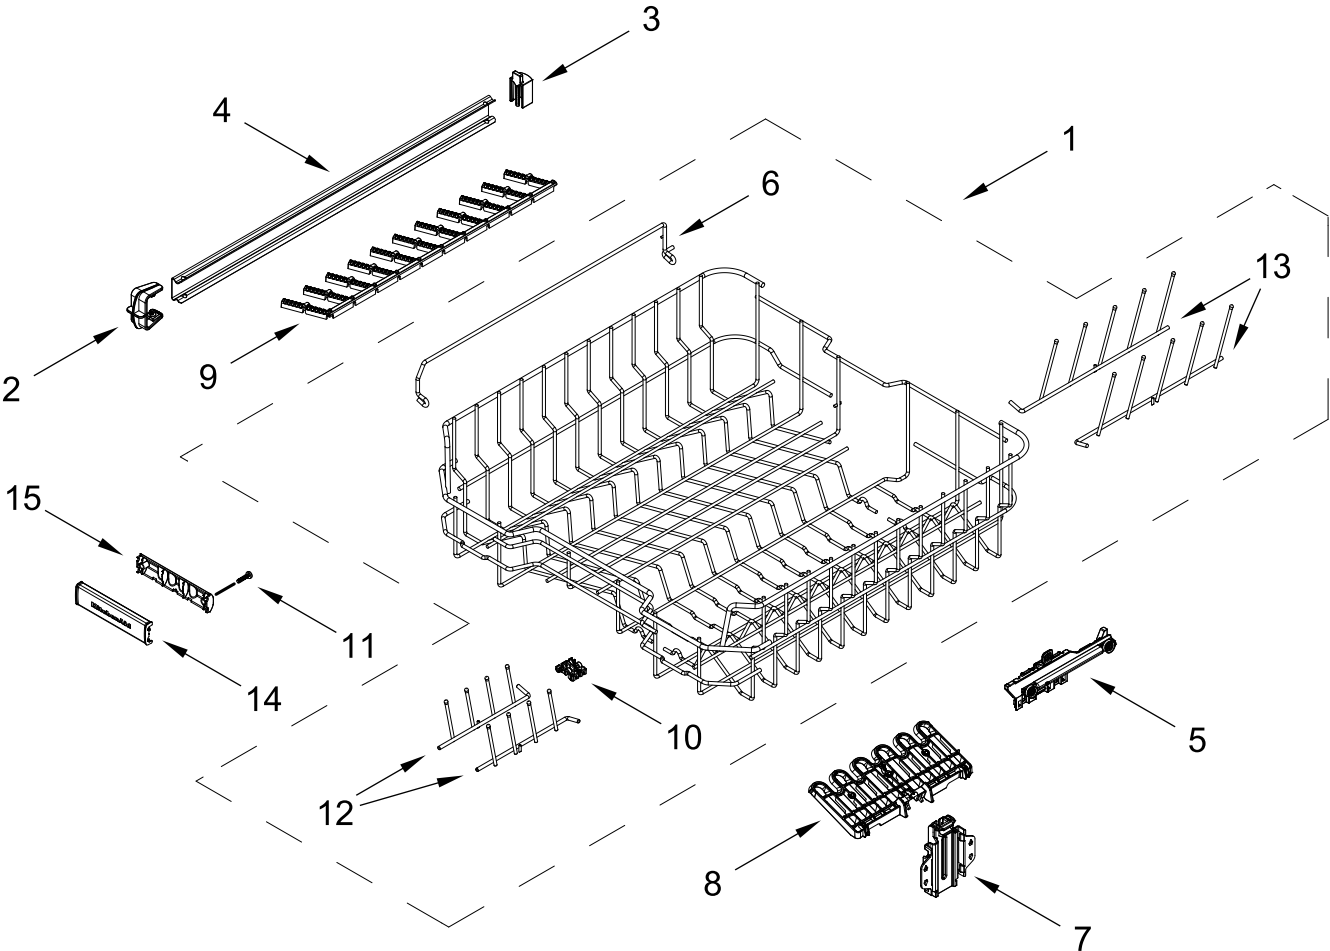

UPPER RACK AND TRACK PARTS

UPPER RACK AND TRACK PARTS

<u>Illus.</u> <u>No.</u>	<u>Part No.</u>	<u>Description</u>	<u>Illus.</u> <u>No.</u>	<u>Part No.</u>	<u>Description</u>	<u>Illus.</u> <u>No.</u>	<u>Part No.</u>	<u>Description</u>
1	W11534668	Dishrack, Upper	7	W11592682	Clip, Cup Shelf	13	W11534672	Tine Row, Back (Left)
2	W11315114	Track Stop, Front	8	W11592896	Cup Shelf		W11534677	Tine Row, Back (Right)
3	W11315116	Track Stop, Rear	9	W11538488	Tine Row, Fold Down	14	W11590247	Handle, Front
4	W10884045	Track, Dishrack	10	W11315981	Clip, Tine Row	15	W11590235	Handle, Rear
5	W11561903	Adjustment Assembly (Left)	11	W11337336	Screw			
	W11561902	Adjustment Assembly (Right)	12	W11598462	Tine Row, Front (Left)			
6	W11356045	Support, Tine Row		W11598463	Tine Row, Front (Right)			