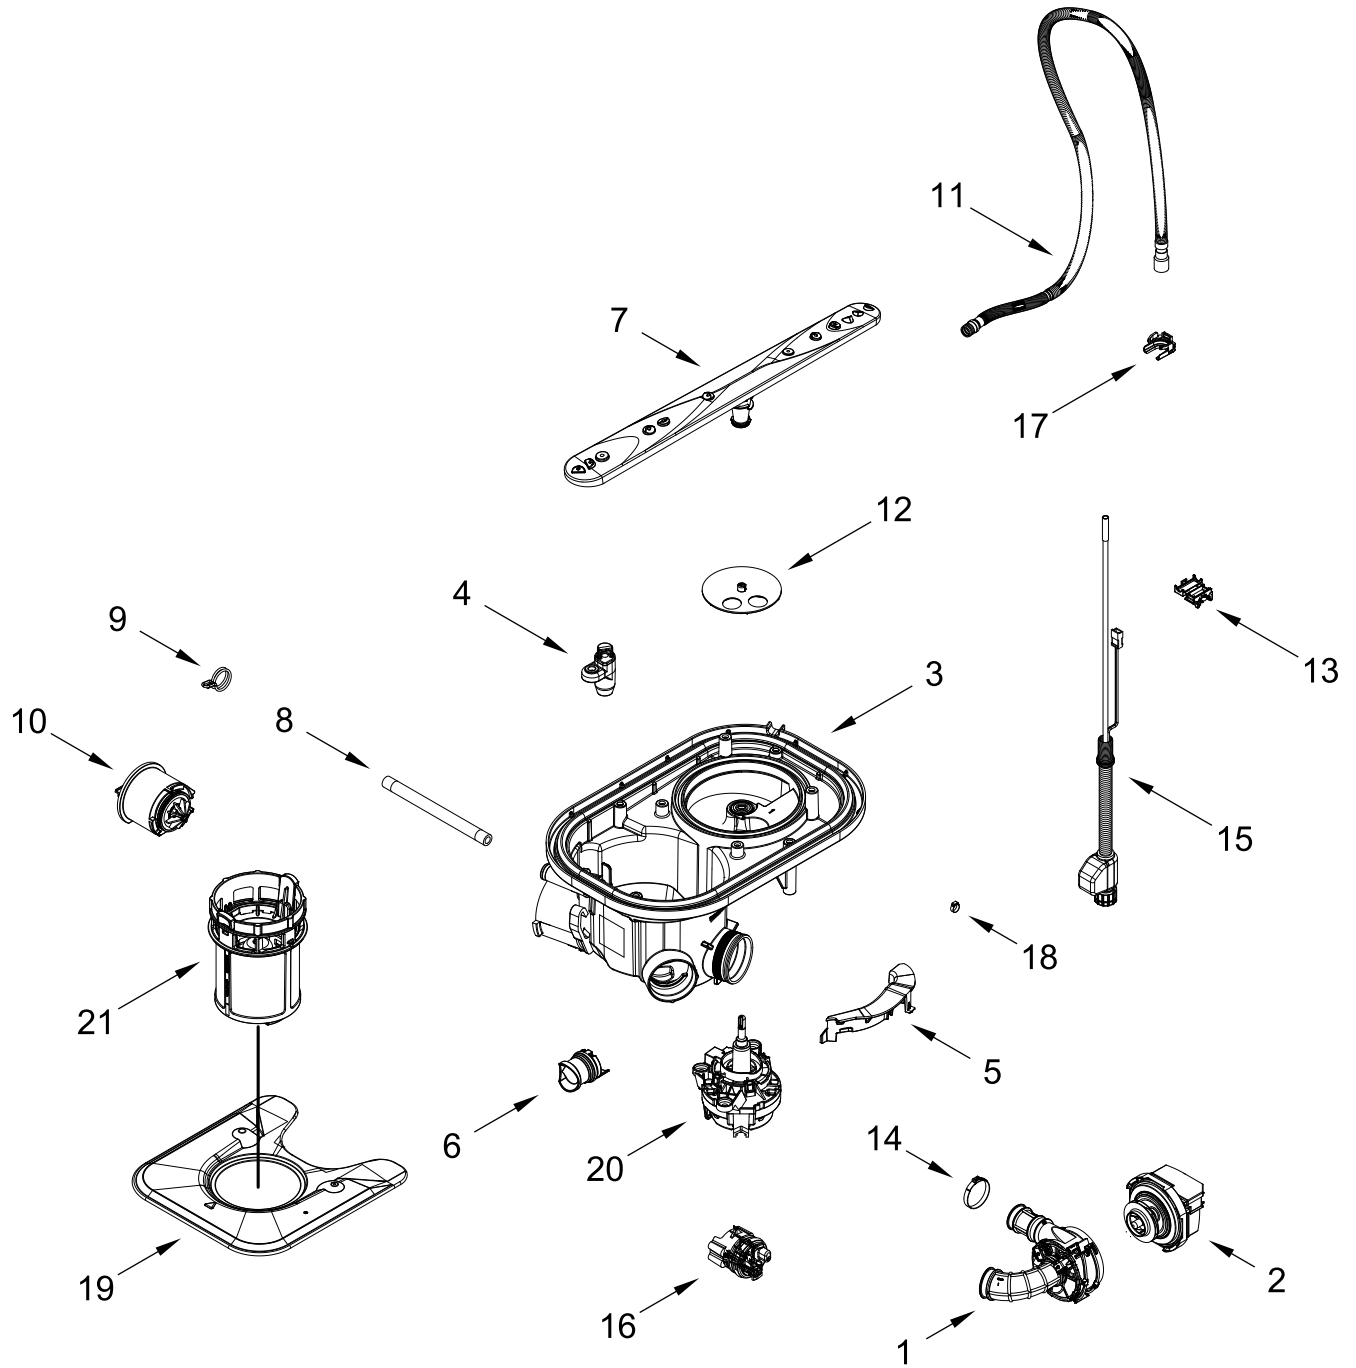

PUMP, WASHARM AND MOTOR PARTS

PUMP, WASHARM AND MOTOR PARTS

<u>Illus.</u> <u>No.</u>	<u>Part No.</u>	<u>Description</u>	<u>Illus.</u> <u>No.</u>	<u>Part No.</u>	<u>Description</u>	<u>Illus.</u> <u>No.</u>	<u>Part No.</u>	<u>Description</u>
1	W11630727	Heater, Pump	9	W10096851	Clamp, Hose	18	W11015323	Clamp, Hose
2	W11630725	Motor, Pump	10	W11631981	Motor, Drain	19	W11445183	Grate
3	W11560668	Sump (includes Seal and Diverter)	11	W11586395	Hose, Drain	20	W11543924	Diverter Valve Motor
4	W11559823	Drain Vent Assembly	12	W11175586	Disc, Diverter	21	W11559846	Filter
5	W11560657	Diffuser, Inlet	13	W10942827	Housing, Connector			
6	W11560834	Check Valve, Drain	14	W11122851	Clamp, Hose			
7	W11528063	Wash Arm Assembly	15	W11551555	Hose, Inlet			
8	W11008962	Hose, Pump Inlet	16	W11126174	Indicator, Optical Wash			
			17	W11626817	Clip, Hose