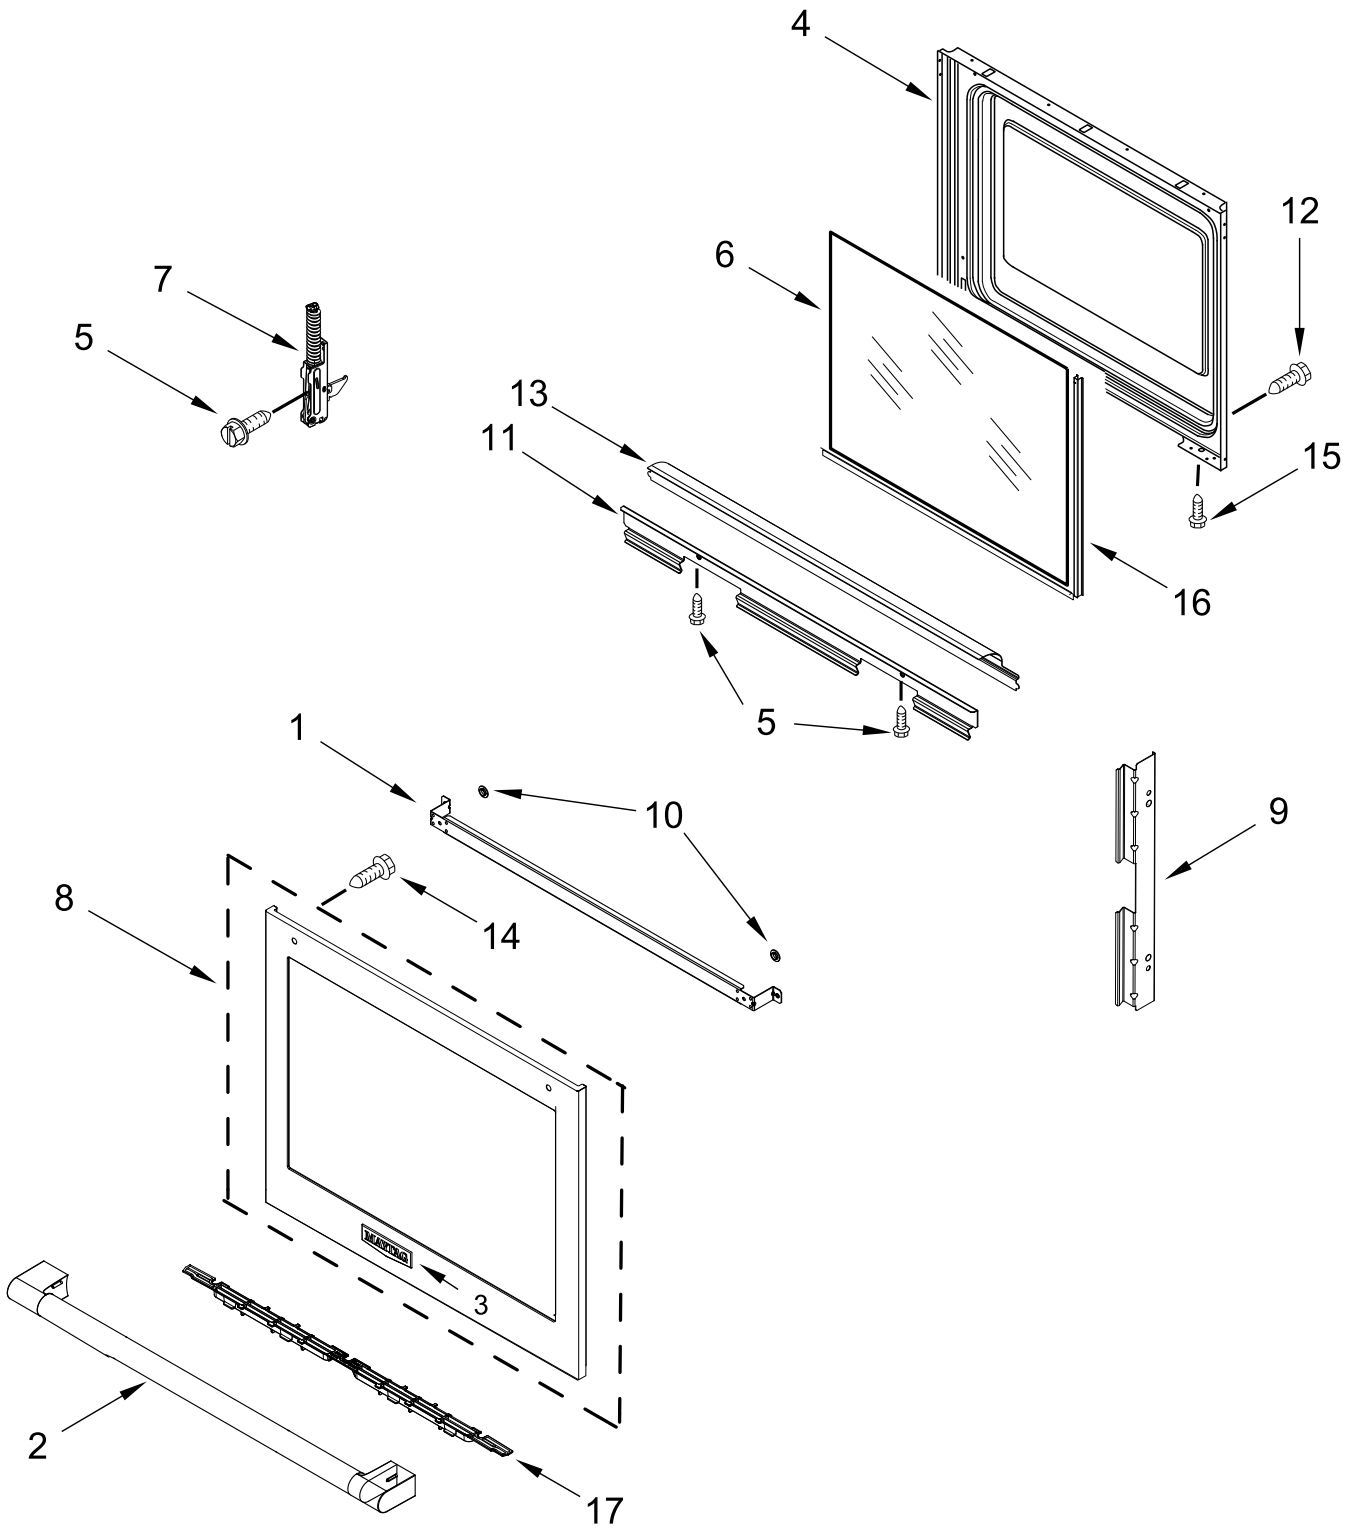

DOOR PARTS

DOOR PARTS

<u>Illus.</u> <u>No.</u>	<u>Part No.</u>	<u>Description</u>	<u>Illus.</u> <u>No.</u>	<u>Part No.</u>	<u>Description</u>	<u>Illus.</u> <u>No.</u>	<u>Part No.</u>	<u>Description</u>
1	W10541911	Bracket, Glass Upper Handle	7	W11184046	Hinge, Door (Active)	12	W10031790	Screw
2		Assembly, Handle	8		Glass Assembly, Outer Door	13		Scoop, Door
	W11495825	Stainless		W11619008	Stainless		W10613791	Black
3	W11628148	Badge	9	W10813139	Rail, Vertical Support	14	W11091878	Screw
4	W10826568	Liner, Door	10	W10319024	Washer, Door	15	9780274	Screw
5	W10327235	Screw	11	W10813140	Rail, Horizontal Support	16	W11379948	Glass Spacer
6	W11223202	Glass, Inner				17	W11440161	Bottom, Door Cover