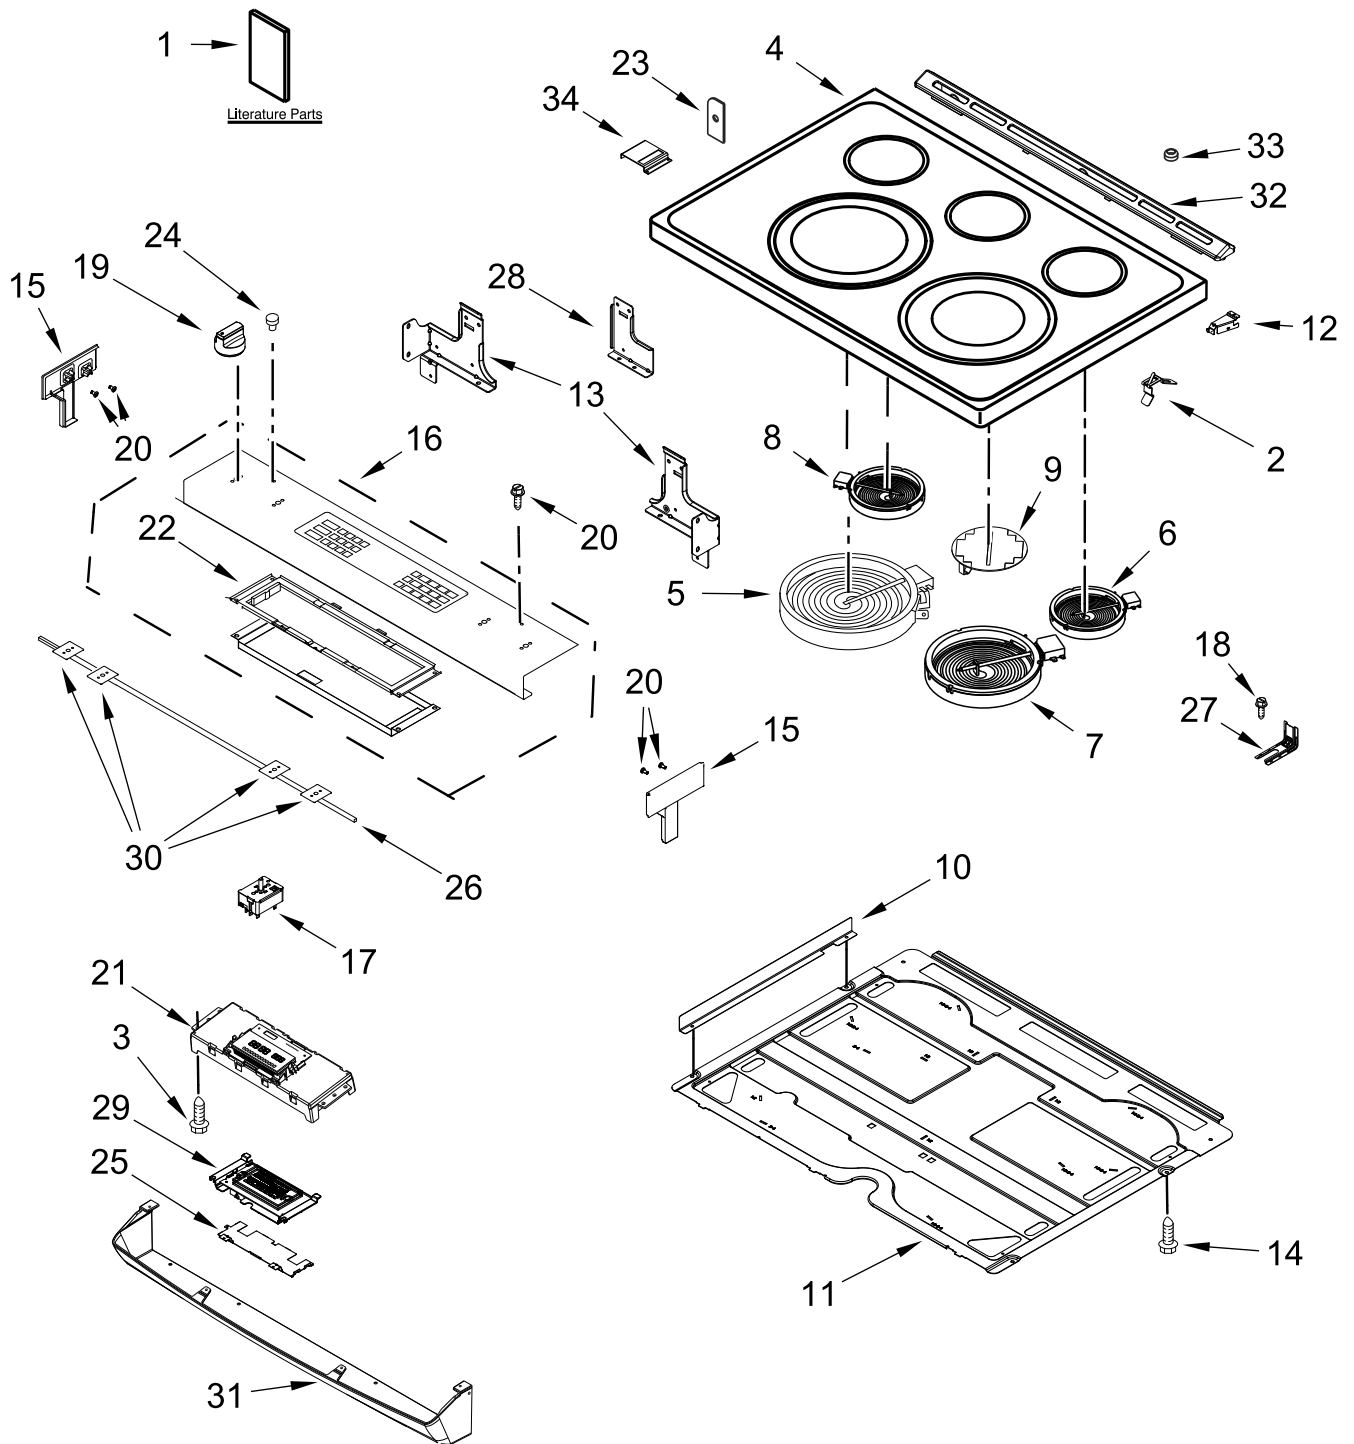

ELECTRIC RANGE

MODELS:

MES8800PZ1 (Stainless)

COOKTOP PARTS

COOKTOP PARTS

<u>Illus. No.</u>	<u>Part No.</u>	<u>Description</u>	<u>Illus. No.</u>	<u>Part No.</u>	<u>Description</u>	<u>Illus. No.</u>	<u>Part No.</u>	<u>Description</u>
1		Literature Parts	14	3196173	Screw	28	W10598048	Bracket, Console (Center)
	W11634899	Quick Start Guide	15	W10557751	Stainless (Left)	29	W10759326	Display, Assembly
	W11636062	Tech Sheet		W10557754	Stainless (Right)	30	7201P077-60	Gasket, Infinite Switch
	W11632003	Owners Manual	16		Assembly, Console	31		Panel, Lower Console
2	W11600012	Spring, Element		W11562909	Stainless		W10565662	Stainless
3	3196178	Screw	17	W10437092	Switch, Infinite (Left Front)	32		Trim, Vent
4		Cooktop		W10295048	Switch, Infinite (Left Rear)		W10636528	Black
	W10668781	Stainless		W10437094	Switch, Infinite (Right Front)	33	W10664705	Bumper
5	W10275048	Element (3000 and 1400W)		W10578768	Switch, Infinite (Right Rear)	34	W11158783	Shield, Keypad
		(Left Front)						FOLLOWING PARTS NOT ILLUSTRATED
6	W10248261	Element (1200W) (Right Rear)		7101P485-60	Screw, Anti-Tip Kit		W11454497	Harness, Main
7	W10251108	Element (3200W) (Right Front)	18		Knob		W11188430	Harness, Cooktop
8	W10270604	Element (700W) (Left Rear)	19		Stainless		W11207143	Harness, Console
9	W10799048	Element, Warm Zone (Center Rear)	20	9780274	Screw		W10664316	Clip, Harness (Cooktop)
			21	W11626844	Control, Electronic (MRC2)		W10575120	Harness, Keypad
10	W11175271	Bracket, Radiant	22	W10557780	Bracket, Control		W11172426	Harness, Display
11	W10536275	Pan, Radiant	23	W10882900	Gasket			
12	W10162253	Brace, Corner (Left)	24	3196068	Lens, Indicator			
	W10162252	Brace, Corner (Right)	25	W10558372	Bracket, Control			
13	W10289170	Support, Cooktop (Left)	26	W10612719	Gasket, Console and Cooktop			
	W10289169	Support, Cooktop (Right)	27	W11379947	Bracket, Anti-Tip			