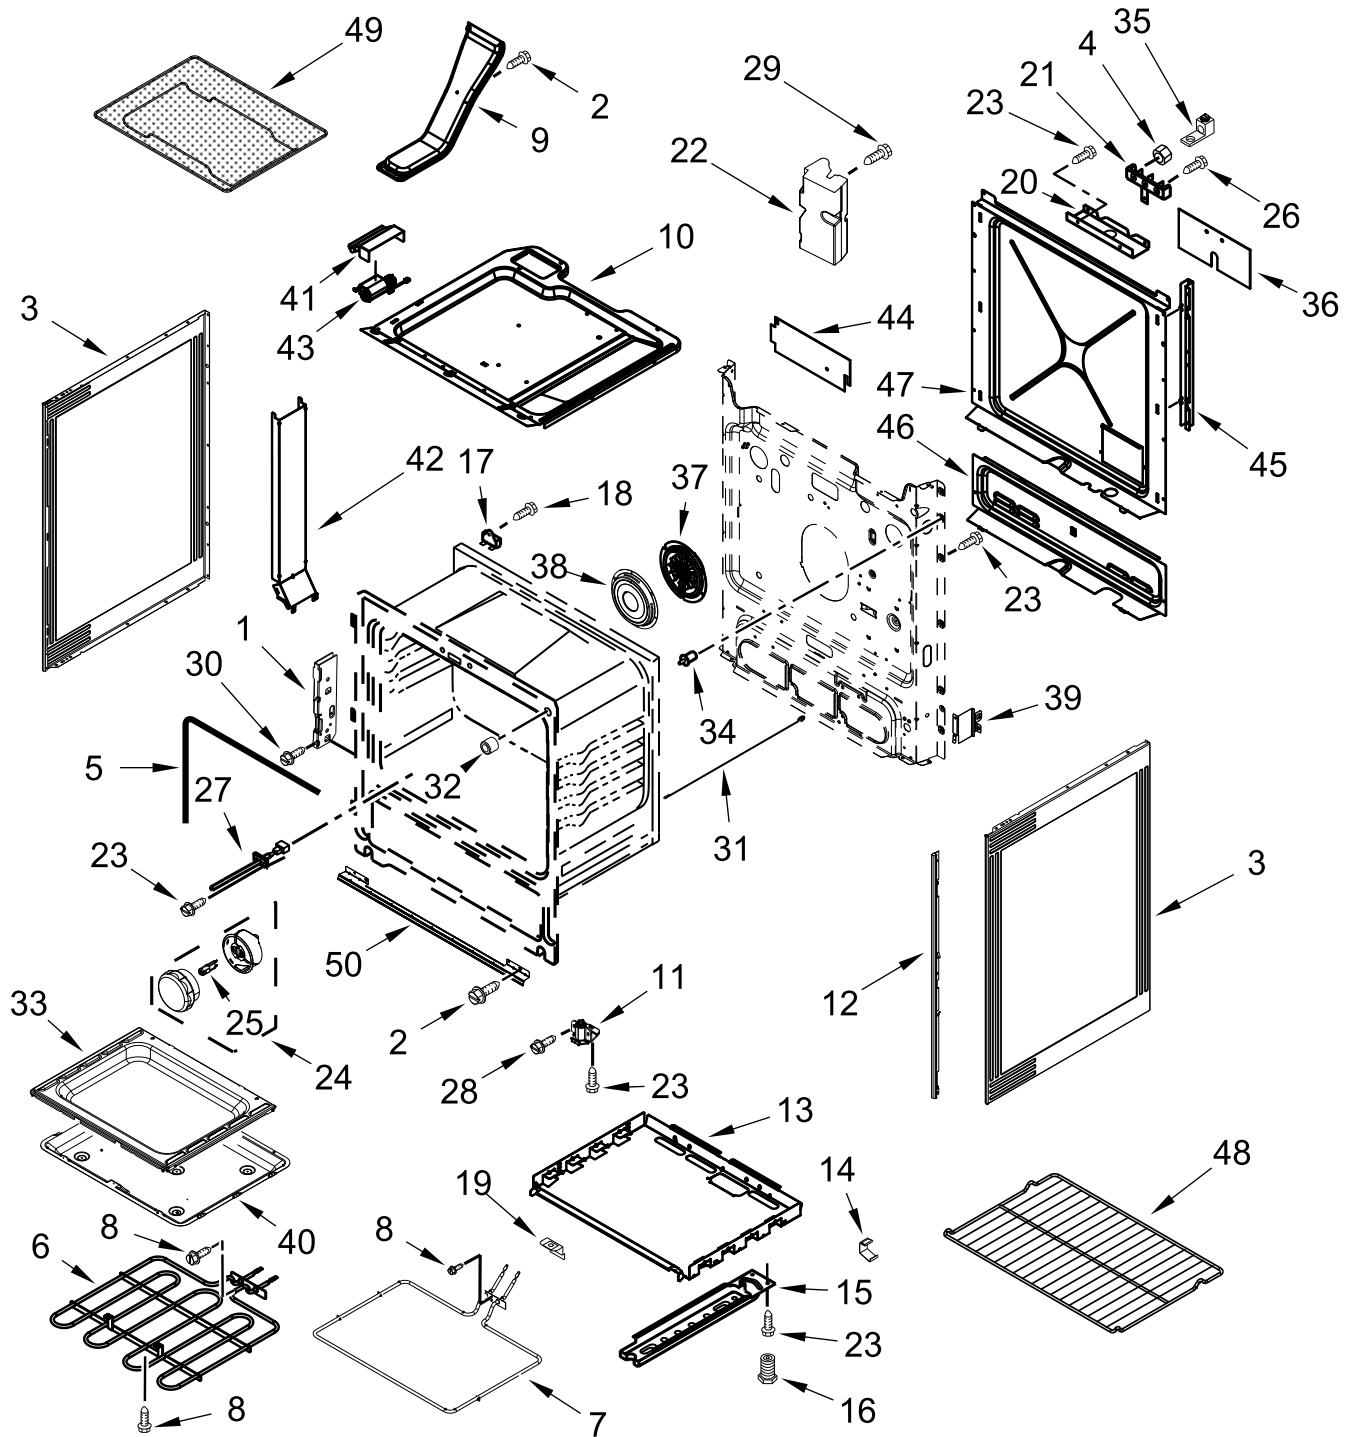

CHASSIS PARTS

CHASSIS PARTS

<u>Illus. No.</u>	<u>Part No.</u>	<u>Description</u>	<u>Illus. No.</u>	<u>Part No.</u>	<u>Description</u>	<u>Illus. No.</u>	<u>Part No.</u>	<u>Description</u>
1	W10289077	Receiver, Hinge	17	3196548	Fuse, Thermal	38	W10346154	Cover, Convection
2	3196560	Screw	18	3196172	Screw	39	W10273002	Bracket, Oven Support
3		Panel, Side	19	W10035900	Support, Oven Bottom	40	W11379357	Bake Pan
	W10162245	Black	20	3186034	Bracket, Service	41	W10162255	Duct, Cover
4	3400029	Nut	21	W10245259	Block, Terminal	42	W10162254	Duct, Cooling
5	W11491752	Gasket, Door	22	W10914589	Counterweight	43	W11467246	Cooling Fan
6	W10544952	Element, Broil	23	3196178	Screw	44	W11117035	Shield, Wire
7	W10774342	Element, Bake	24	W11634772	Light Assembly	45	W10162241	Channel, Rear
8	W10362924	Screw	25	W10571723	Bulb, Halogen 40 Watts	46	W10162248	Cover, Wire
9	W11122085	Assembly, Flue	26	3400016	Screw	47	W11379354	Cover, Back
10	W10289168	Box, Burner SI	27	W10586204	Sensor	48	W10531060	Rack, Oven
11	W10341186	Front Foot Assembly	28	3196169	Screw	49	W11661815	Basket, Airfry
12	W11510561	Barrier Rail, Rubber (Front Left)	29	W11034869	Screw	50	W11620269	Bracket, Front Frame
	W11510562	Barrier Rail, Rubber (Front Right)	30	W10031780	Screw			FOLLOWING PARTS NOT ILLUSTRATED
13	W10541959	Shield, Bake	31	W10273192	Rod, Door Switch		W10289173	Insulation, Wrap
14	W10137382	Clip, Panel	32	9758701	Spacer, Door		W10162240	Insulation, Back
15	W10390008	Base Rail Assembly (Left)	33	W10774446	Bottom, Oven		W10575374	Insulation, Bottom
	W10390007	Base Rail Assembly (Right)	34	W11511828	Switch, Door		4820F015-59	Insulation, Strap
16	W10058460	Foot, Leveling	35	W10281322	Kit, Bare Wire Adapter Block		7111P017-60	Clamp, Wire
			36	W10655441	Shield, Power Cord		3196520	Clip, Wire
			37	W11353926	Convection Assembly