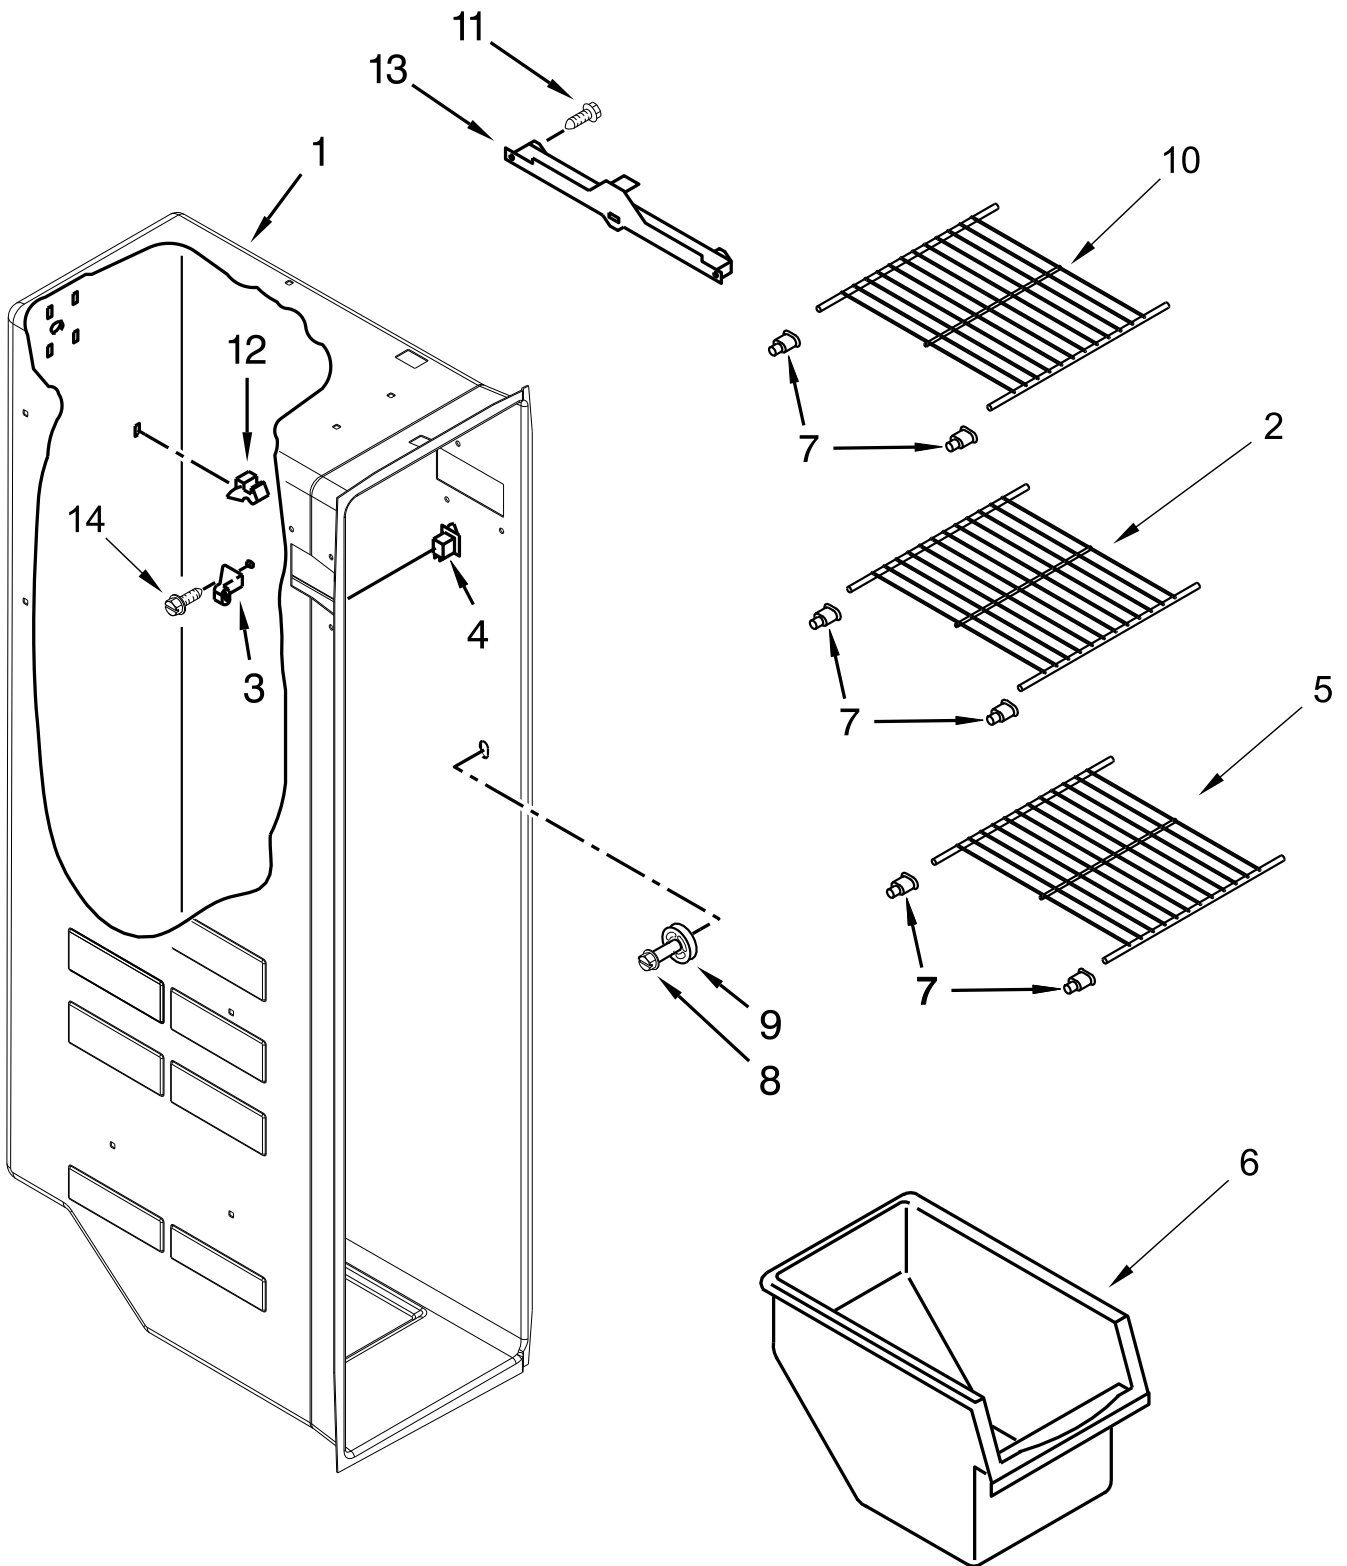

FREEZER LINER PARTS

FREEZER LINER PARTS

<u>Illus.</u> <u>No.</u>	<u>Part No.</u>	<u>Description</u>	<u>Illus.</u> <u>No.</u>	<u>Part No.</u>	<u>Description</u>	<u>Illus.</u> <u>No.</u>	<u>Part No.</u>	<u>Description</u>
1		Liner (Not A Serviceable Part)	6	2309758	Bin, Freezer	12	2315163	Clip, Air Duct
2	W10318953	Shelf, Wire	7	W10130299	Cup, Shelf	13	W10845585	Slide, Ice Container (Left)
3	2196206	Stud, Support	8	W10191954	Screw		W10845583	Slide, Ice Container (Right)
4	W10847849	Switch, Light	9	2196208	Assembly, Stud			
5	W10318952	Shelf, Wire	10	W10318960	Shelf, Wire (Short)	14	3400893	Screw
			11	489100	Screw