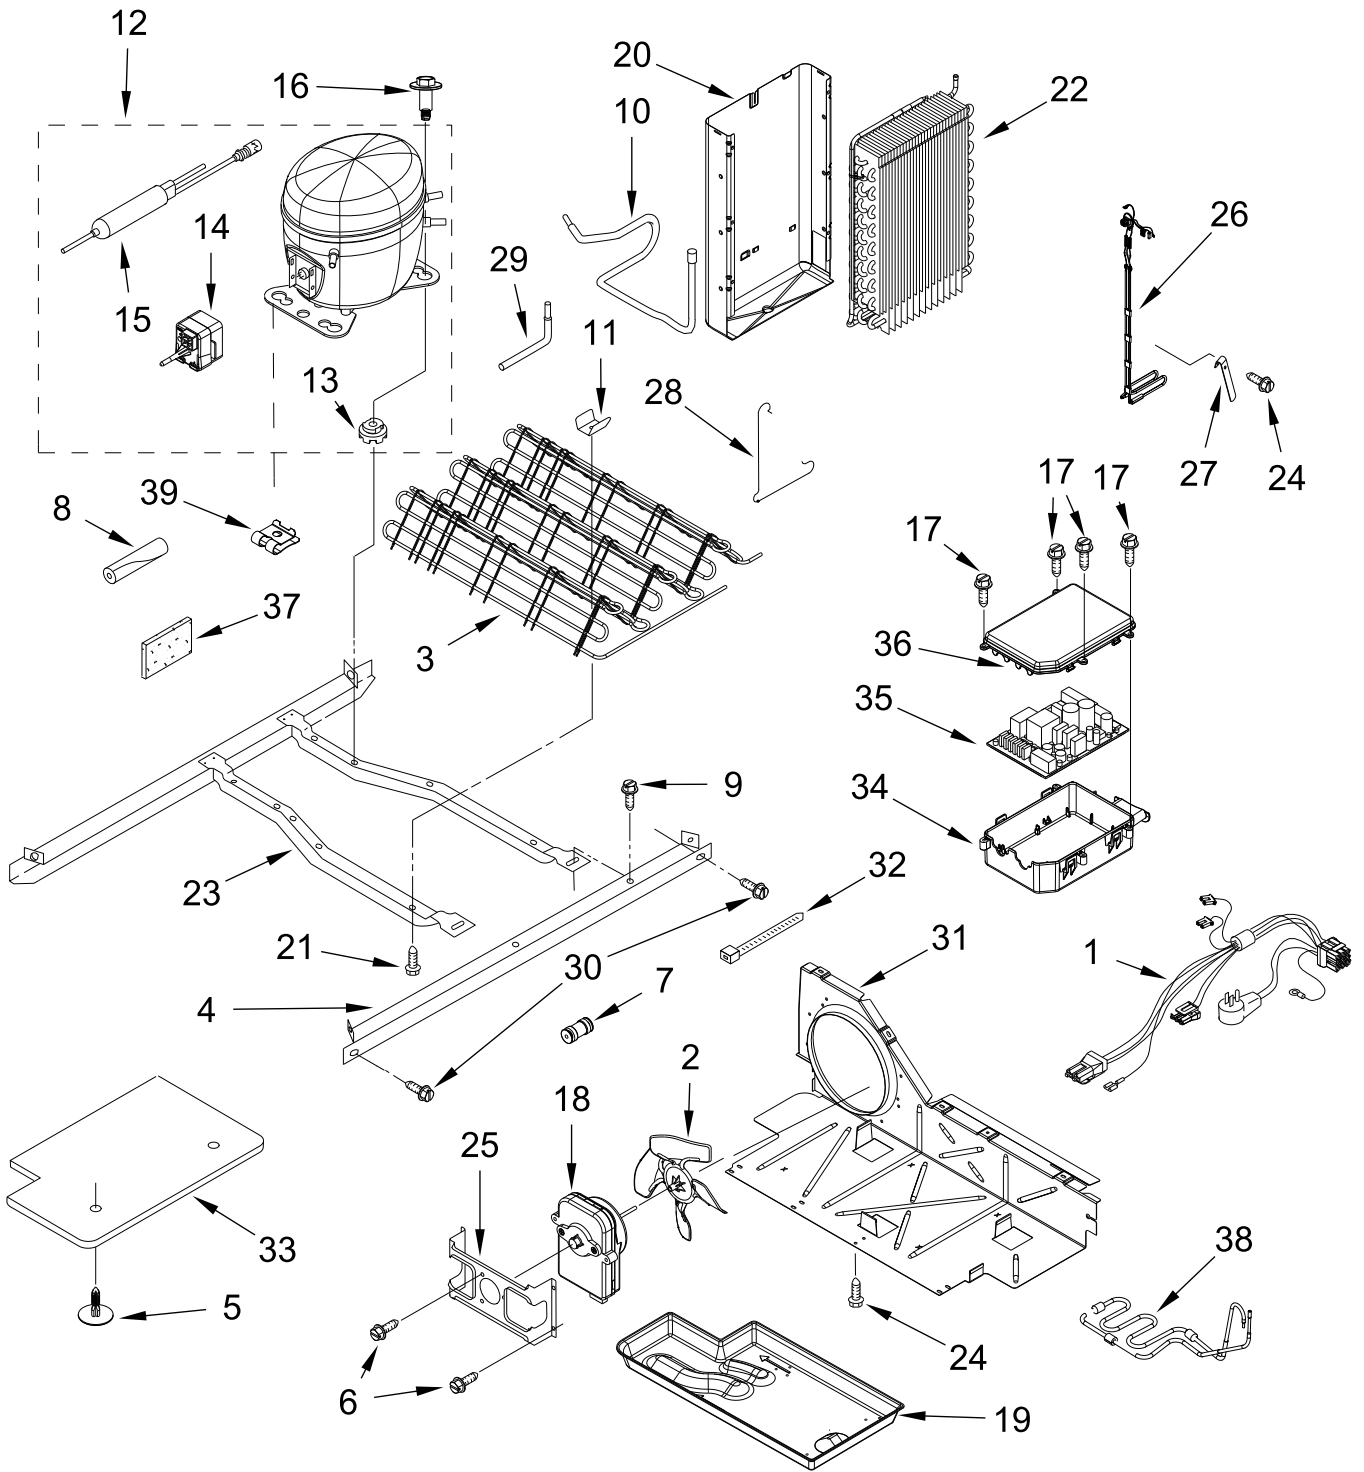

UNIT PARTS

UNIT PARTS

<u>Illus.</u> <u>No.</u>	<u>Part No.</u>	<u>Description</u>	<u>Illus.</u> <u>No.</u>	<u>Part No.</u>	<u>Description</u>	<u>Illus.</u> <u>No.</u>	<u>Part No.</u>	<u>Description</u>
1	W11383262	Assembly, Wire Harness	15	W10805035	Drier (Service Drier Without Dye)	28	2304287	Clip
2	2225834	Blade, Fan			(Also Order the Following Lokring Parts)	29	W11509632	Tube, Process
3	W11553540	Assembly, Condenser				30	489340	Bolt
		(Also Order the Following Lokring Parts)		W11504433	6/4 NR MS 00 (Heat Loop to Drier)	31	W10896764	Baffle, Air
	W11506623	5 NK MS 00 (High Side to Condenser)		W11504447	5/1.8 NR MS 00 (Capillary Tube to Drier)	32	2263990	Tie, Wire
	W11504445	5/4 NR MS 00 (Suction Line to Condenser)	16	W10476309	Screw	33	W10905940	Assembly, Unit Cover (Bottom)
			17	8533859	Screw	34	2323186	Box, Control
4	W10905882	Rail, Unit Mounting	18	W11546724	Motor, Condenser Fan	35	W11321510	Control, Electronic
5	489396	Clip	19	W11562498	Tray, Evaporator	36	W10313215	Cover, Electronic Control
6	8533993	Screw	20	W11400739	Assembly, Heat Shield and Drain Pan	37	2169104	Insulation, Sound Deadening
7	W10271541	Connector, Union	21	8281232	Screw	38	W11442858	Assembly, Precooler Formed
8	2161302	Sleeve	22	W11357917	Evaporator	39	W10697017	Clip, Retaining
9	489427	Screw			(Also Order the Following Lokring Parts)			REFRIGERANT CHARGE
10	W11505002	Tube, Suction						64 grams (R600A)
11	2311725	Clip, Condenser		W11504448	5/1.8 NR AL 00 (Capillary Tube to Evaporator)			
12	W11332037	Compressor						
		(Also Order the Following Lokring Parts)		W11506620	8 NK AL 00 (Suction Line to Evaporator)			
	W11504415	8.5/8 NR MS 00 (Suction Tube to Compressor)	23	W10905880	Frame, Unit Mounting (Includes Unit Mounting Rail)			
	W11504431	7/5 NR MS 00 (High Pressure Side to Compressor)	24	489478	Screw			
	W11506619	8 NK MS 00 (Process Tube to Compressor)	25	2181929	Bracket, Fan Mounting			
13	10835903	Grommet	26	W11573115	Assembly, Defrost Heater and Evaporator Fan Harness (Includes Thermal Fuse)			
14	W11404943	Inverter	27	W11399989	Heat Probe