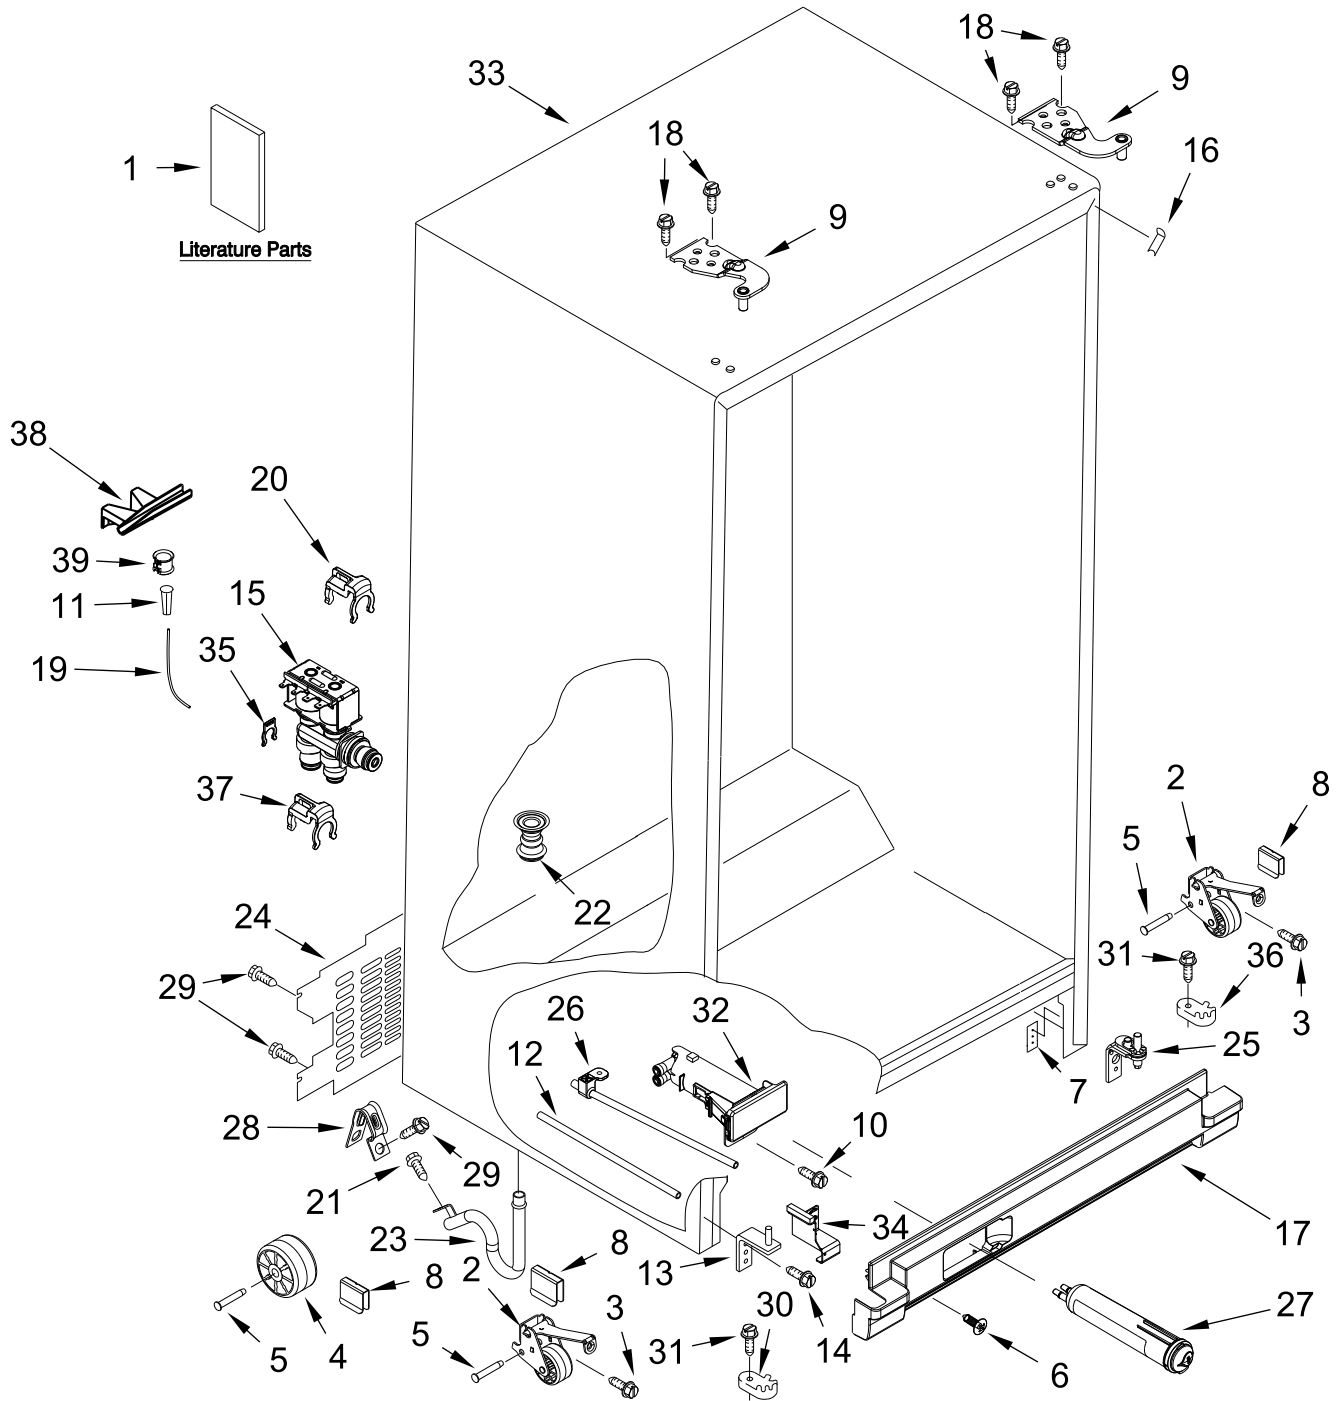

# CABINET PARTS

<u>Illus. No.</u>	<u>Part No.</u>	<u>Description</u>	<u>Illus. No.</u>	<u>Part No.</u>	<u>Description</u>	<u>Illus. No.</u>	<u>Part No.</u>	<u>Description</u>
1		Literature Parts	12	W10900447	Tube, Filter Outlet	26	W10900449	Tube, Filter Inlet
	W11484052	Use & Care Guide	13	W11093938	Assembly, Bottom Hinge (Freezer)	27	W10735398	Filter, Water
	W11641234	Tech Sheet				28	W11234470	Clamp, Plastic
	W11647258	Energy Guide	14	3400113	Screw	29	W10141645	Screw
2		Assembly, Roller	15	W11563296	Assembly, Filter Valve	30	W11095731	Closer, Door (Freezer)
	W10304660	Left Hand	16		Filler, Wrapper	31	W10142234	Screw
	W10304659	Right Hand		W11219642	Grey	32		Housing, Water Filter
3	2152958	Screw	17		Grille		W11036338	Grey
4	2150304	Roller		W11226345	Grey	33		Cabinet (Not A Servicable Part)
5	2262072	Axle, Roller	18	W10290781	Screw, Hinge	34	W10897565	Assembly, Bracket
6	W10308489	Screw (Grey)	19	W10357069	Tube, Water	35	W11175632	Locking Ring (1/4)
7	W11036715	Plate, Screw (Refrigerator)	20	W11252188	Double Lock Ring		W11175631	Locking Ring (5/16)
	W10904380	Plate, Screw (Freezer)	21	489464	Screw	36	W10905504	Closer, Lower Cam Door (Refrigerator)
8	W11087168	Clip, Roller	22	W11424515	Fitting, Drain	37	W11091654	Connector, Double Lock
9		Hinge, Top	23	W11404685	Extension, Drain Fitting	38	W11605929	Chute, Water
	W11167022	Left Hand	24	W11613262	Cover, Unit	39	W10329003	Clamp, Tube
	W11167023	Right Hand	25	W11097327	Assembly, Bottom Hinge (Refrigerator - Also includes Door Cam)			
10	489500	Screw						
11	2181939	Insert, Tube						

# REFRIGERATOR LINER PARTS