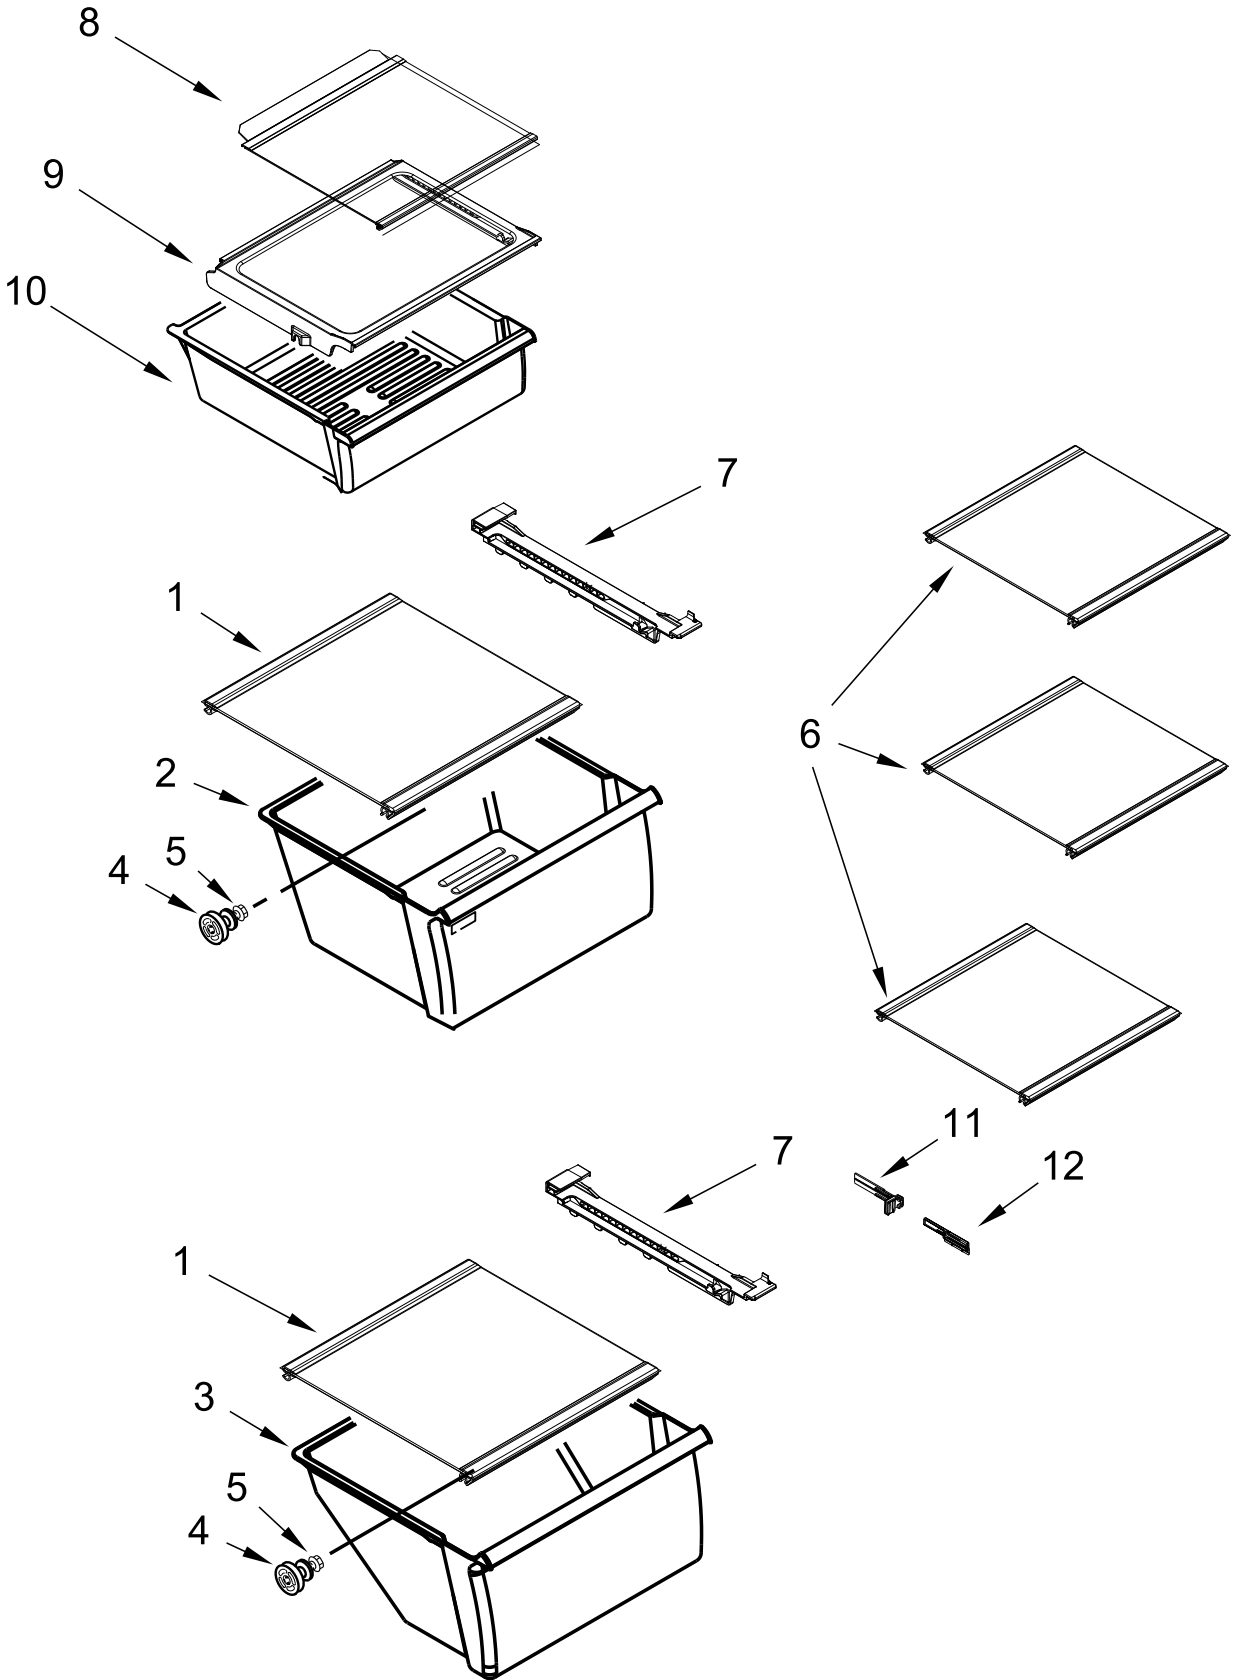

REFRIGERATOR SHELF PARTS

REFRIGERATOR SHELF PARTS

<u>Illus.</u> <u>No.</u>	<u>Part No.</u>	<u>Description</u>	<u>Illus.</u> <u>No.</u>	<u>Part No.</u>	<u>Description</u>	<u>Illus.</u> <u>No.</u>	<u>Part No.</u>	<u>Description</u>
1	W11495083	Assembly, Cover	7	W11495059	Track, Holder (Left Hand)	10	W11046493	Pan, Snack
2	W11046494	Pan, Crisper				11	W10282883	Slide, Humidity
3	W11046495	Pan, Meat		W11495062	Track, Holder (Right Hand)	12	W10282880	Housing, Humidity
4	W10173126	Assembly, Shelf Stud	8	W11351247	Shelf, Snack			
5	W10191954	Screw	9	W10912335	Holder, Snack Pan			
6	W11135529	Assembly, Shelf