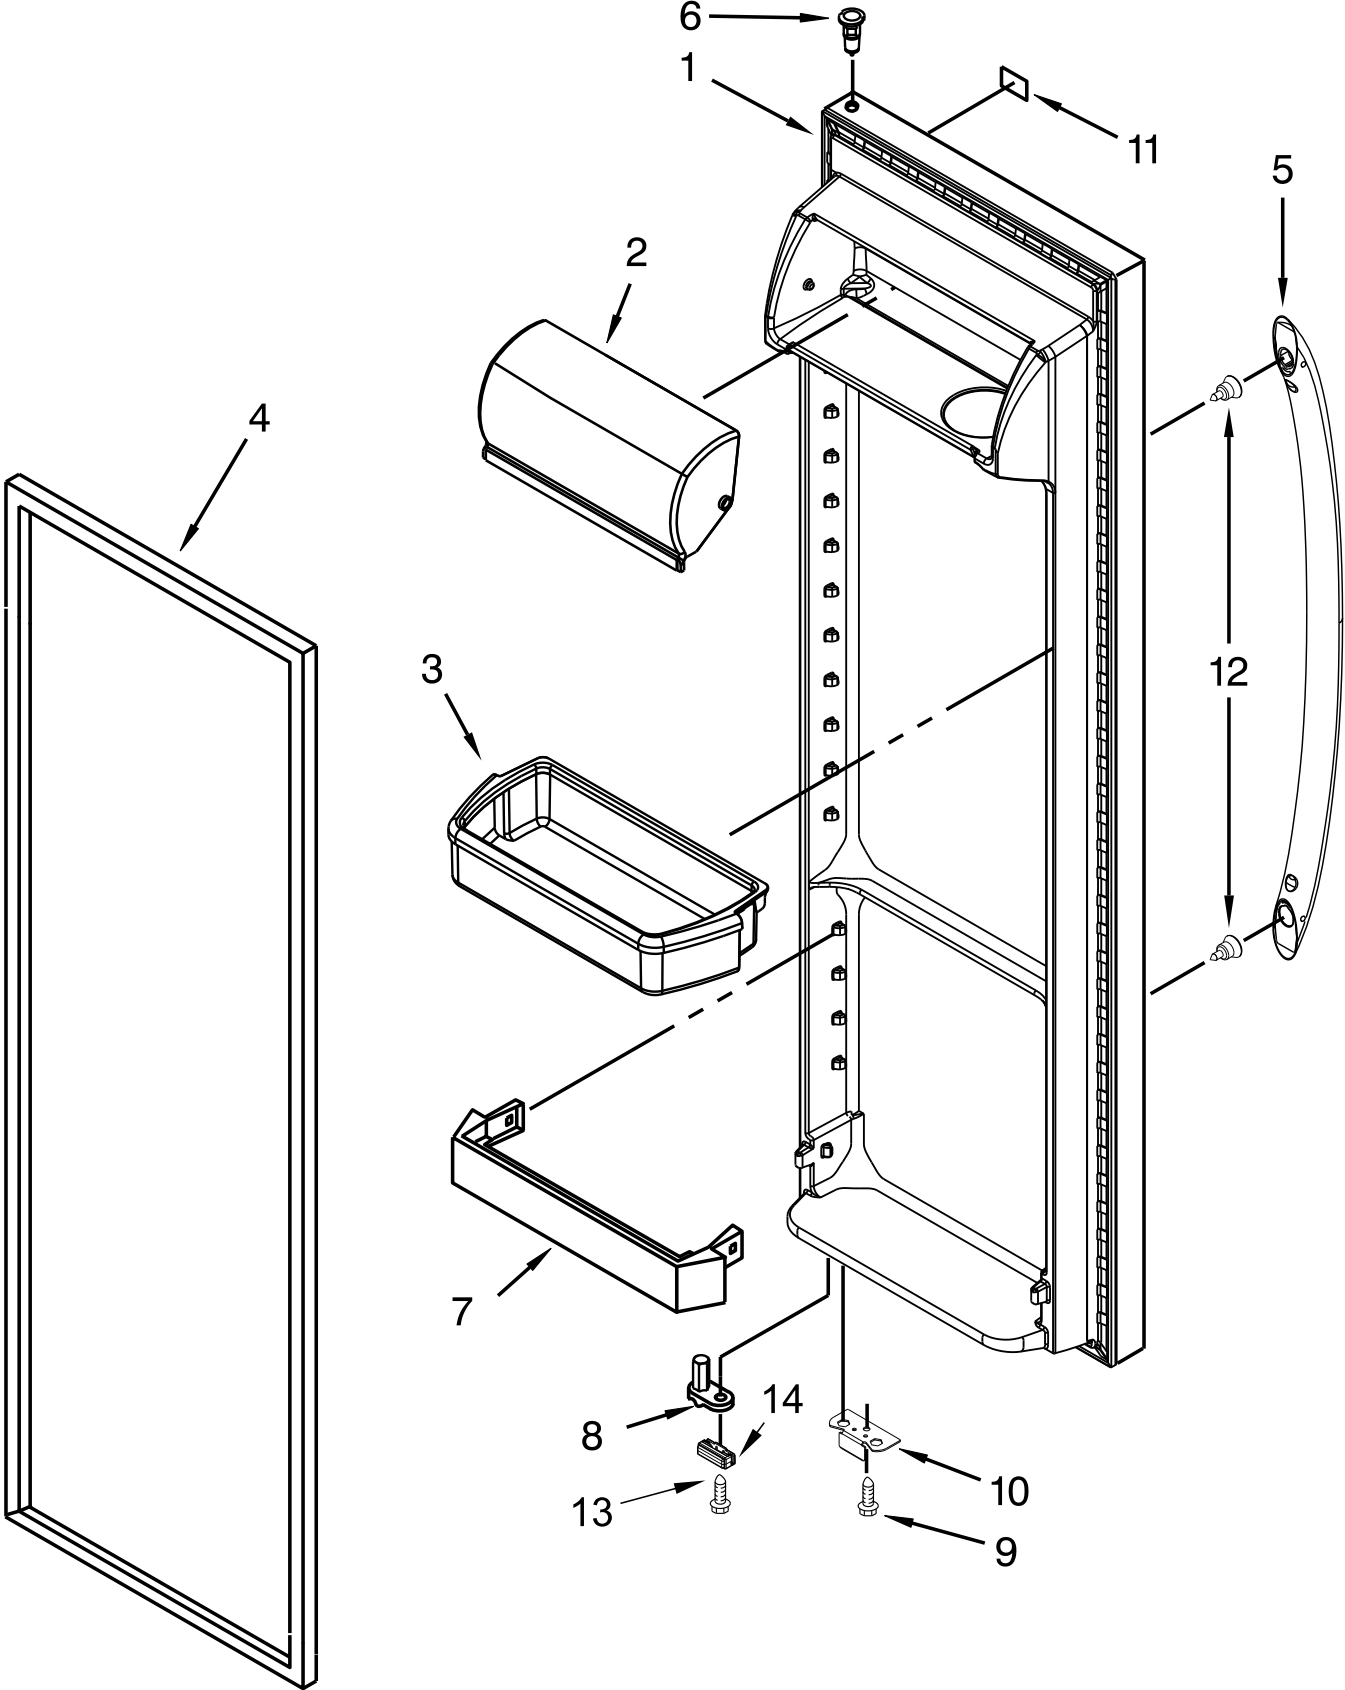

MOTOR AND ICE CONTAINER PARTS

<u>Illus. No.</u>	<u>Part No.</u>	<u>Description</u>	<u>Illus. No.</u>	<u>Part No.</u>	<u>Description</u>	<u>Illus. No.</u>	<u>Part No.</u>	<u>Description</u>
1	W11307588	Bracket, Motor	14	W10278731	Blade, Rotary A	29	W10185018	Housing, Crusher
2	W10884561	Motor, Dispenser	15	W10278732	Blade, Rotary B	30	1119017	Deflector, Ice
3	2152713	Assembly, Solenoid	16	W10278733	Blade, Rotary C	31	489234	Washer, Plain Upper Cam
4	W11549780	Light Module, LED	17	489234	Washer, Plain Upper Cam	32	489236	Ring, Retainer
5	W10138206	Spacer - Crusher Housing	18	W10181990	Blade, Fixed	33	W10698668	Coupling, Ice Conveyor
6	W11218402	Assembly, Ice Dispenser Wiring	19	W10189708	Block, Blade	34	W11633658	Complete Icemaker Assembly
7	489399	Screw	20	489229	Pin, Roll	35	2149100	Guide, Solenoid
8	W10169511	Coupling, Motor	21	W10295082	Auger	36	W10558424	Ice Container, Complete
9	W10189274	Cover, Ice Container Front	22	W10698642	Drum			
10	W11351745	Door, Ice	23	W10403781	Baffle, Floating			
11	W10670844	Container, Ice	24	1119018	Nut, Bearing			
12	W11032812	Spacer, Step	25	W10838981	Arm, Control			
13	W11032808	Spacer, Flat	26	1119020	Spring, Return			
			27	1119021	Clip, Retainer (Dispenser Rod)			
			28	488886	Screw			

REFRIGERATOR DOOR PARTS