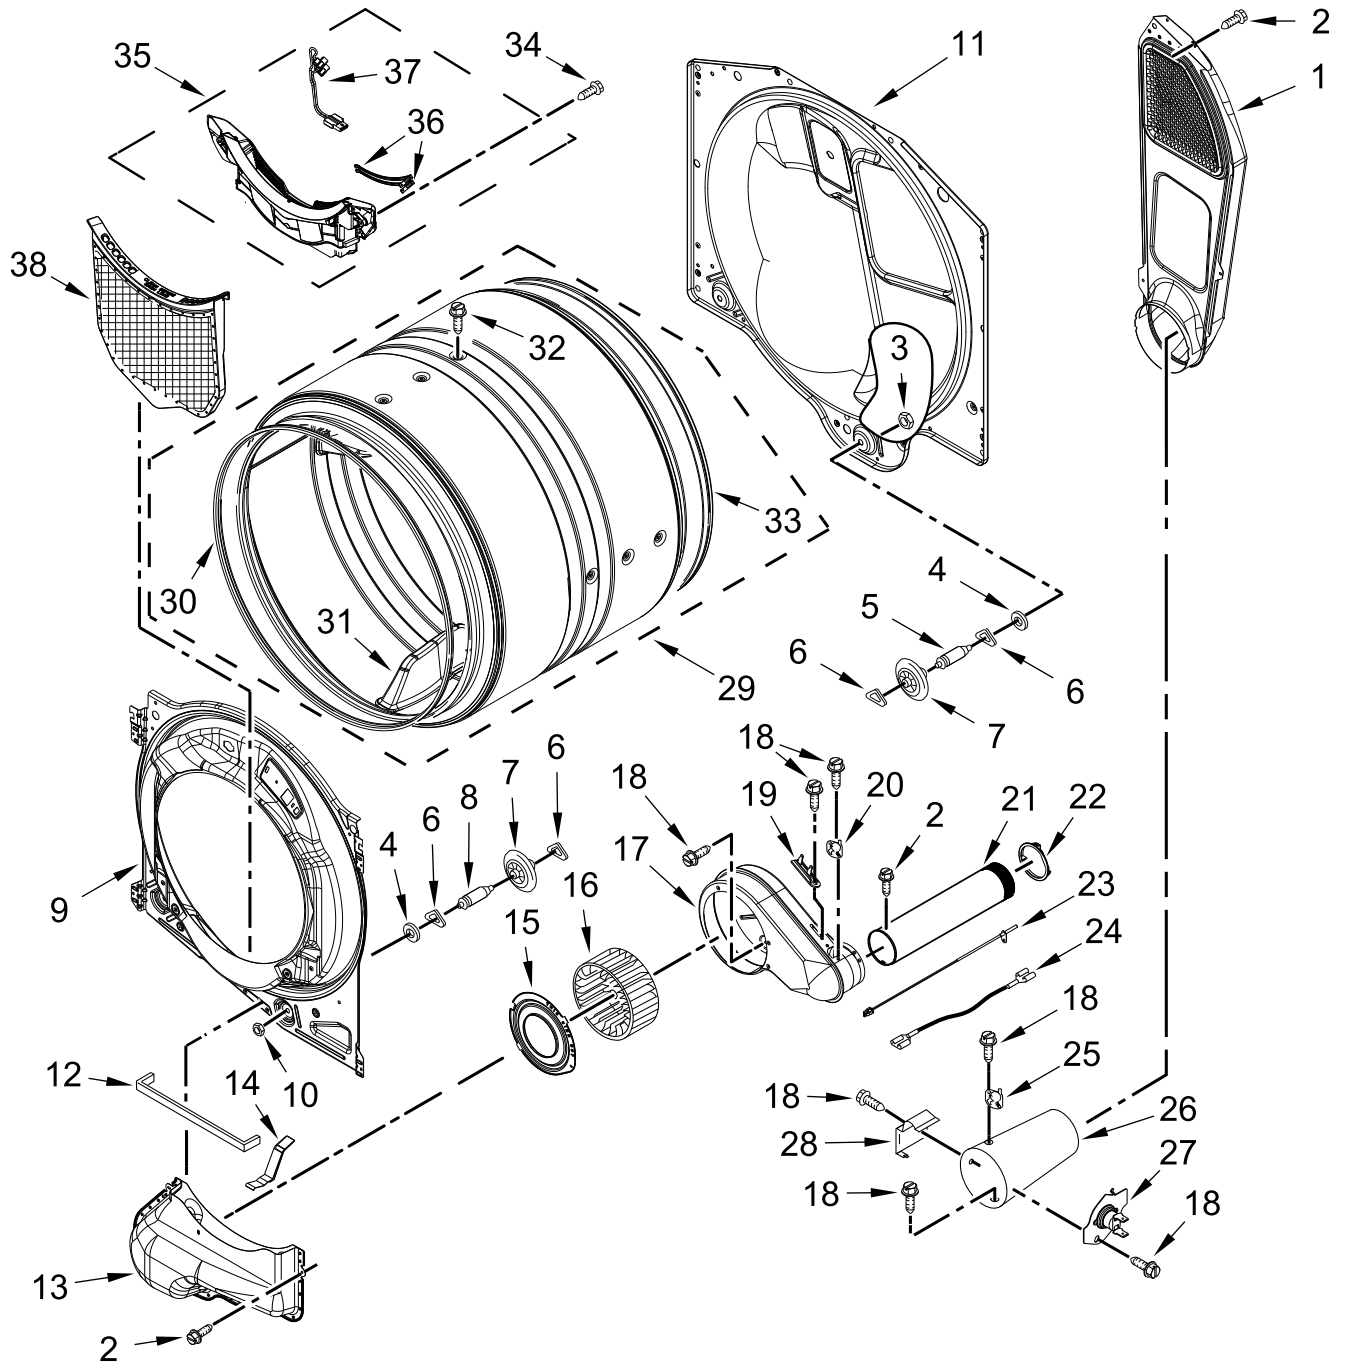

BULKHEAD PARTS

BULKHEAD PARTS

<u>Illus. No.</u>	<u>Part No.</u>	<u>Description</u>	<u>Illus. No.</u>	<u>Part No.</u>	<u>Description</u>	<u>Illus. No.</u>	<u>Part No.</u>	<u>Description</u>
1	W10293765	Assembly, Air Duct	14	W10414388	Clip, Lint Duct	27	8573713	Cut-Off, Thermal
2	3390647	Screw	15	W11655534	Assembly, Collar (Includes Seal)	28	338906	Sensor, Radiant
3	W10001120	Nut, Hex (Left Hand Thread)	16	697772	Wheel, Blower	29	W10508188	Assembly, Drum (Complete)
4	3387459	Washer	17	W10211911	Housing, Blower	30	W10521122	Seal, Drum Front
5	W10359271	Shaft, Drum Roller - Right Hand Thread	18	693995	Screw	31	W10416098	Baffle, Drum
6	W10512946	Washer, Tri Ring	19	W10693363	Fuse, Thermal (91C)	32	W10219342	Screw
7	W10314171	Roller, Support	20	8577274	Thermistor	33	W10521118	Seal, Drum
8	W10359272	Shaft, Drum Roller - Left Hand Thread	21	W10342188	Exhaust Pipe	34	3387230	Screw
9	W10673493	Bulkhead, Front	22	W10344699	Collar, Duct	35	W10672683	Assembly, Outlet Grill and Housing
10	3934666	Nut, Hex	23	W10623852	Thermistor, Gas Inlet	36	3387223	Sensor, Electrode
11	W11162462	Bulkhead, Rear	24	W10920818	Jumper, Harness HMI (Board to Board)	37	W10298258	Harness, Sensor
12	W10211950	Seal, Housing Outlet	25	3391912	Thermostat, Hi Limit	38		Lint Screen
13	W10211896	Assembly, Lint Duct	26	8573824	Funnel, Burner		W10516085	Gray