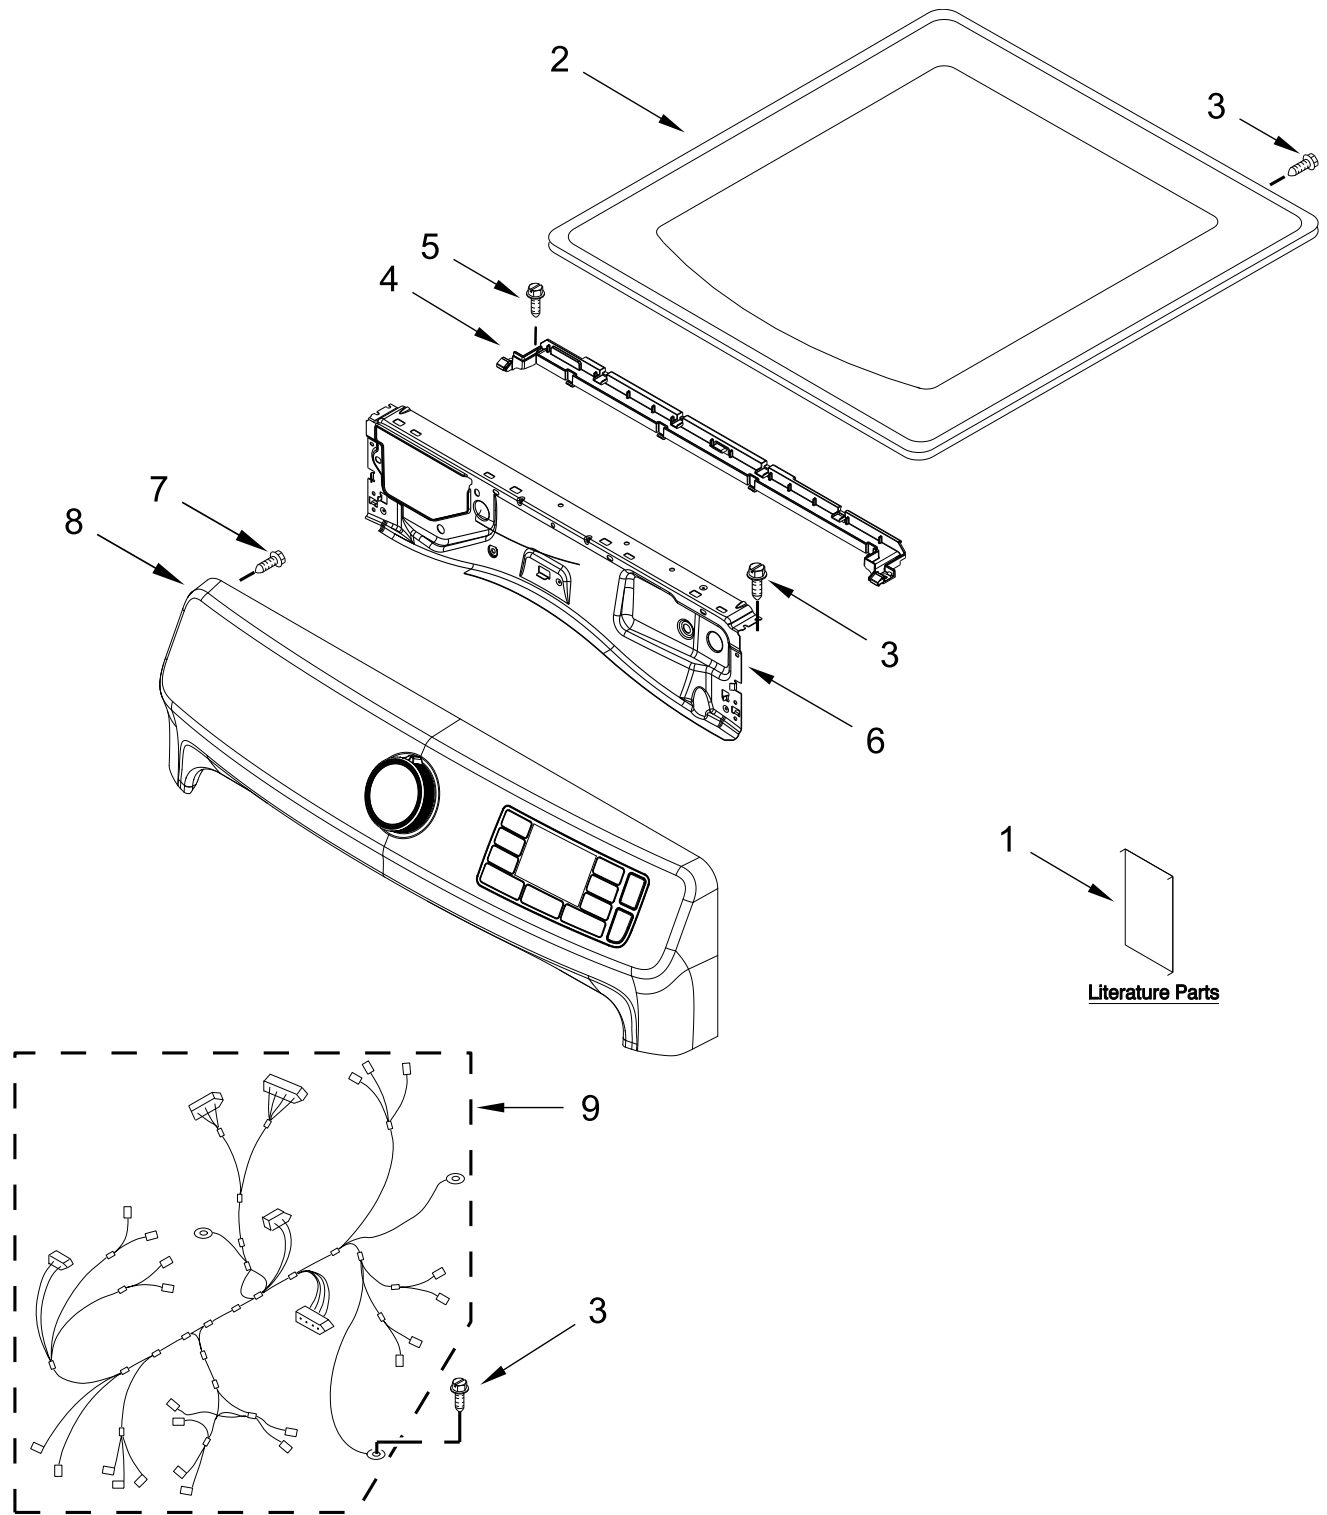

GAS DRYER

MODELS:

MGD5630MBK1 (Volcano Black)

TOP AND CONSOLE PARTS

TOP AND CONSOLE PARTS

<u>Illus.</u> <u>No.</u>	<u>Part No.</u>	<u>Description</u>	<u>Illus.</u> <u>No.</u>	<u>Part No.</u>	<u>Description</u>	<u>Illus.</u> <u>No.</u>	<u>Part No.</u>	<u>Description</u>
1		Literature Parts	2		Top	6	W11480682	Bracket, Console
	W11361424	Owners Manual		W11200177	Black	7	W10146359	Screw
	W11459720	Tech Sheet	3	693995	Screw	8		Assembly, Console
	W11460669	Wiring Diagram	4	W11255768	Channel, Water		W11580417	Black
	W11550671	Quick Start Guide	5	12990702	Screw	9	W11157863	Harness, Main Wiring

CABINET PARTS

CABINET PARTS

<u>Illus.</u> <u>No.</u>	<u>Part No.</u>	<u>Description</u>	<u>Illus.</u> <u>No.</u>	<u>Part No.</u>	<u>Description</u>	<u>Illus.</u> <u>No.</u>	<u>Part No.</u>	<u>Description</u>
1	8317339	Cover, Terminal Block	14	W11307535	Assembly, Door Switch	27	3389420	Screw
2	3390647	Screw	15	W10612925	Badge	28	W11322192	Assembly, Motor
3	W10773242	Screw	16	3387242	Seal, Front Panel	29	8066184	Pulley, Motor
4	W10208382	Bracket, Rear	17	3357011	Screw	30	W10121316	Clamp, Motor Mount
5	W10487431	Panel, Rear	18		Plug, Front Panel	31	W11404905	Bracket, Motor Mounting
6		Panel, Side (Left)		W11564884	Black	32	W10774832	Switch, Broken Belt
	W11194423	Black	19	W10288126	Screw	33	343641	Screw
7		Panel, Side (Right)	20	W10208250	Strike, Door	34	W11575710	Belt, Drive
	W11194424	Black	21		Panel, Front	35	W11308561	Cord, Power
8	W11529152	Appliance Control Unit (ACU)		W11590899	Black	36	489463	Screw
9	693995	Screw	22	3978776	Bracket, Gas Pipe			DRYER EXHAUST KIT NOT INCLUDED
10	W10504381	Pad, Foam	23	W10547287	Assembly, Idler	W10323246		Kit, 4-Way Vent
11	8529757	Bracket, Burner	24	W10468057	Assembly, Pulley			
12	8565046	Base, Cabinet	25	W10512946	Washer, Tri Ring			
13	3392100	Foot, Dryer	26	W10446781	Spring, Idler			