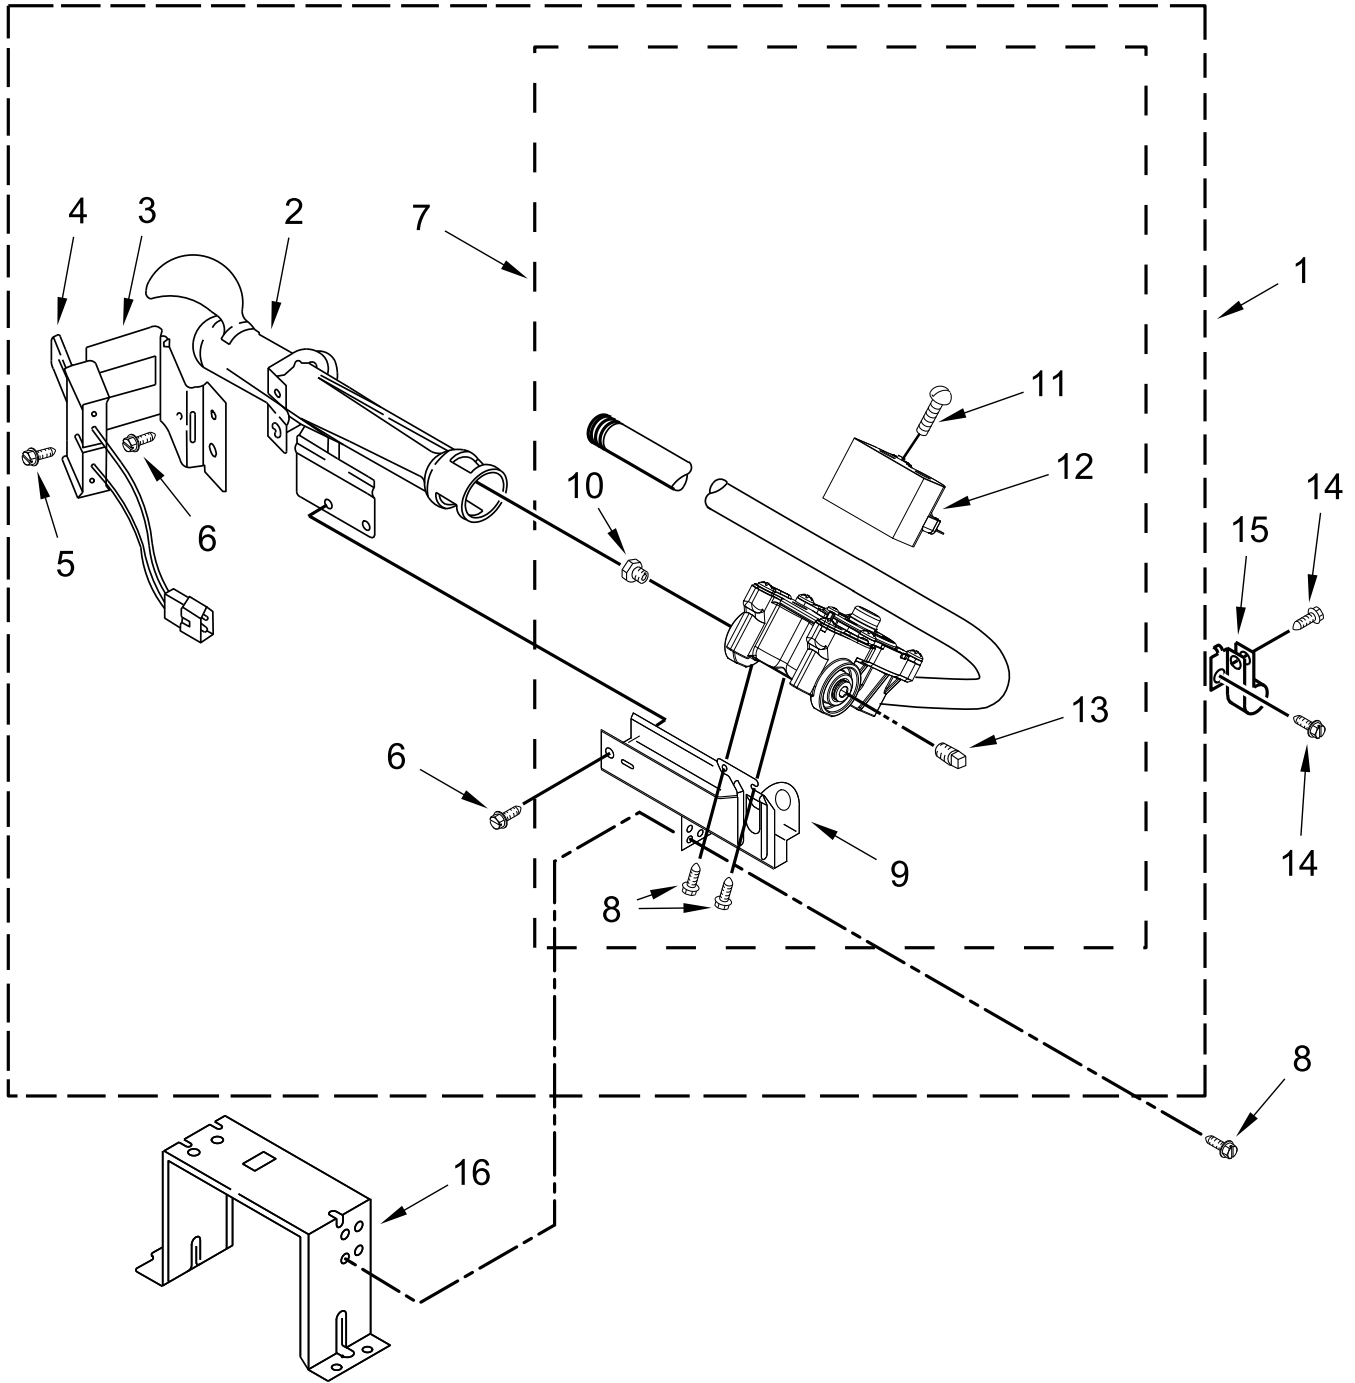

BURNER ASSEMBLY PARTS

USE WITH TYPE 1 - NATURAL,
AND TYPE 4 - LIQUEFIED PROPANE AND BUTANE GASES

BURNER ASSEMBLY PARTS

<u>Illus.</u> <u>No.</u>	<u>Part No.</u>	<u>Description</u>	<u>Illus.</u> <u>No.</u>	<u>Part No.</u>	<u>Description</u>	<u>Illus.</u> <u>No.</u>	<u>Part No.</u>	<u>Description</u>
1	W11564941	Burner Assembly 60 Hz.	8	3387057	Screw	15	3387561	Clamp, Pipe
2	688617	Tube, Burner	9	3389871	Base, Burner	16	3389889	Bracket, Support
3	694298	Bracket, Ignitor	10		Orifice, Burner			Following Parts Not Illustrated
4	686590	Ignitor		15418	Type 1 (Natural)			
5	W10366705	Screw	11	326049536	Screw	W11581317		Kit, LP Gas Dryer Conversion
6	343641	Screw	12	W10328463	Coil (60 Hz)			
7	W11564944	Valve, Gas 60 Hz. (Complete)	13	W10295523	Pipe Plug			
			14	3390647	Screw