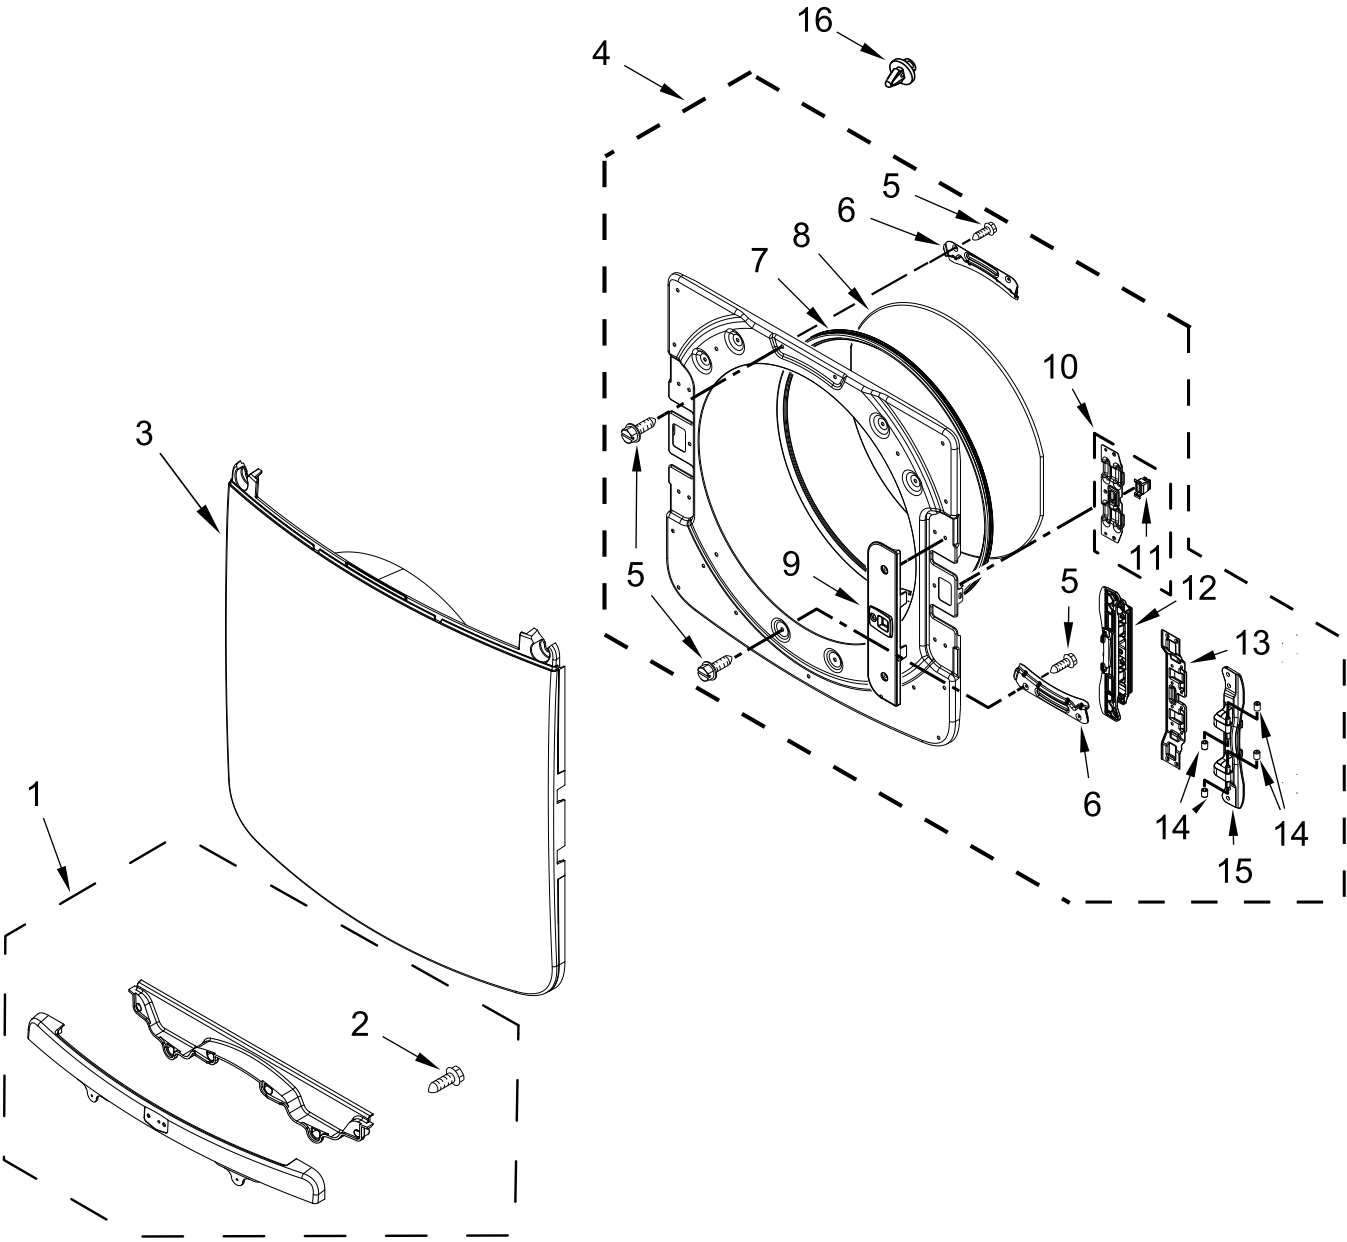

DOOR PARTS

DOOR PARTS

<u>Illus.</u> <u>No.</u>	<u>Part No.</u>	<u>Description</u>	<u>Illus.</u> <u>No.</u>	<u>Part No.</u>	<u>Description</u>	<u>Illus.</u> <u>No.</u>	<u>Part No.</u>	<u>Description</u>
1		Handle, Door	8	W10891207	Glass, Door	15	W10208419	Plate, Hinge Retainer
	W10626039	Black	9	W11178949	Cover, Door Catch	16	W11178950	Bumper, Door
2	9742177	Screw	10	W10208254	Assembly, Door Catch			
3	W11196020	Assembly, Outer Door	11	W10208401	Assembly, Spring Catch			
4	W11218177	Assembly, Inner Door	12	W10208414	Assembly, Door Hinge			
5	W10288126	Screw	13	W10208415	Hinge, Base			
6	W11096008	Bracket, Glass	14	W10208398	Cap, Hinge			
7	W11183899	Seal, Glass