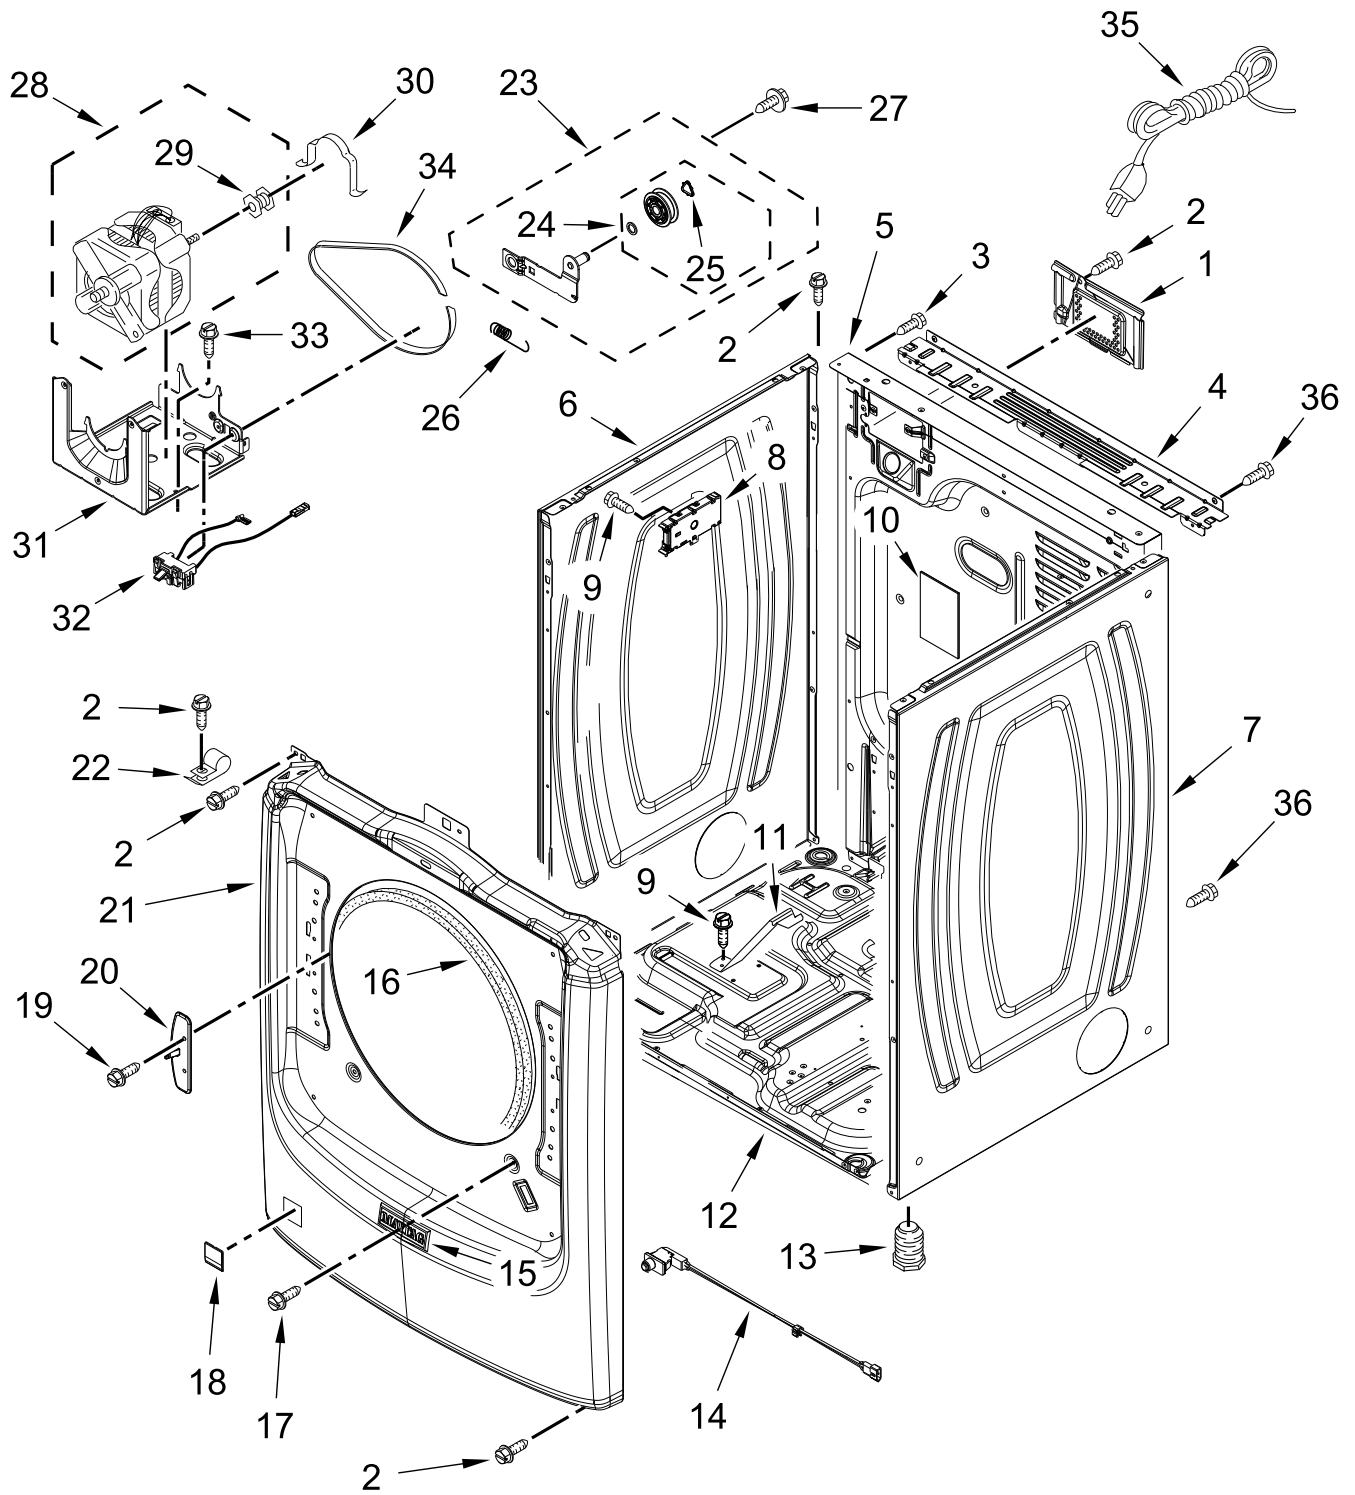

GAS DRYER

MODELS:

MGD5630MBK1 (Volcano Black)

TOP AND CONSOLE PARTS

TOP AND CONSOLE PARTS

<u>Illus.</u> <u>No.</u>	<u>Part No.</u>	<u>Description</u>	<u>Illus.</u> <u>No.</u>	<u>Part No.</u>	<u>Description</u>	<u>Illus.</u> <u>No.</u>	<u>Part No.</u>	<u>Description</u>
1		Literature Parts	2		Top	6	W11480682	Bracket, Console
	W11361424	Owners Manual		W11200177	Black	7	W10146359	Screw
	W11459720	Tech Sheet	3	693995	Screw	8		Assembly, Console
	W11460669	Wiring Diagram	4	W11255768	Channel, Water		W11580417	Black
	W11550671	Quick Start Guide	5	12990702	Screw	9	W11157863	Harness, Main Wiring

CABINET PARTS

CABINET PARTS

<u>Illus.</u> <u>No.</u>	<u>Part No.</u>	<u>Description</u>	<u>Illus.</u> <u>No.</u>	<u>Part No.</u>	<u>Description</u>	<u>Illus.</u> <u>No.</u>	<u>Part No.</u>	<u>Description</u>
1	8317339	Cover, Terminal Block	14	W11307535	Assembly, Door Switch	27	3389420	Screw
2	3390647	Screw	15	W10612925	Badge	28	W11322192	Assembly, Motor
3	W10773242	Screw	16	3387242	Seal, Front Panel	29	8066184	Pulley, Motor
4	W10208382	Bracket, Rear	17	3357011	Screw	30	W10121316	Clamp, Motor Mount
5	W10487431	Panel, Rear	18		Plug, Front Panel	31	W11404905	Bracket, Motor Mounting
6		Panel, Side (Left)		W11564884	Black	32	W10774832	Switch, Broken Belt
	W11194423	Black	19	W10288126	Screw	33	343641	Screw
7		Panel, Side (Right)	20	W10208250	Strike, Door	34	W11575710	Belt, Drive
	W11194424	Black	21		Panel, Front	35	W11308561	Cord, Power
8	W11529152	Appliance Control Unit (ACU)		W11590899	Black	36	489463	Screw
9	693995	Screw	22	3978776	Bracket, Gas Pipe			DRYER EXHAUST KIT NOT INCLUDED
10	W10504381	Pad, Foam	23	W10547287	Assembly, Idler	W10323246		Kit, 4-Way Vent
11	8529757	Bracket, Burner	24	W10468057	Assembly, Pulley			
12	8565046	Base, Cabinet	25	W10512946	Washer, Tri Ring			
13	3392100	Foot, Dryer	26	W10446781	Spring, Idler			