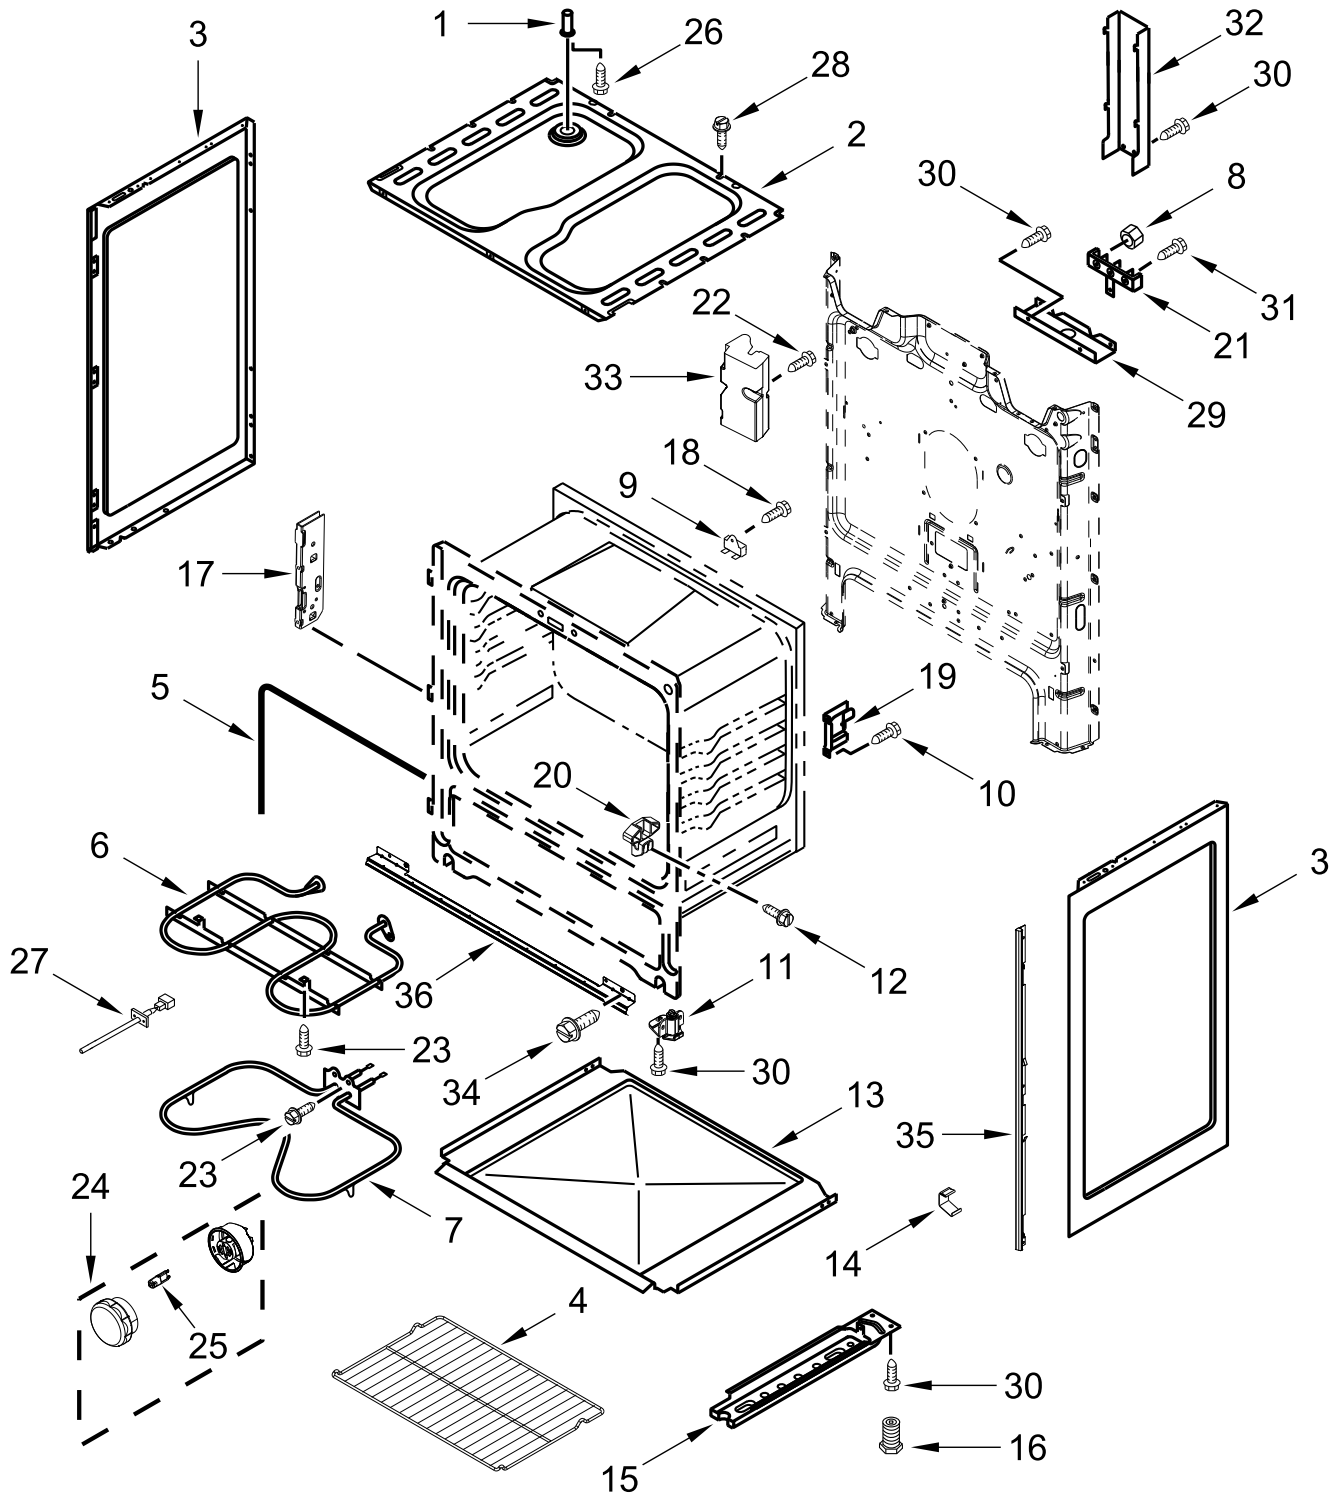

CHASSIS PARTS

CHASSIS PARTS

<u>Illus. No.</u>	<u>Part No.</u>	<u>Description</u>	<u>Illus. No.</u>	<u>Part No.</u>	<u>Description</u>	<u>Illus. No.</u>	<u>Part No.</u>	<u>Description</u>
1	W11222267	Tube, Vent	15	W10390008	Base Rail Assembly (Left)	28	3196165	Screw
2	W11380208	Box, Burner				29	3186034	Bracket, Service
3		Panel, Side		W10390007	Base Rail Assembly (Right)	30	3196178	Screw
	W10162245	Black				31	3400016	Screw
	W10575396	White	16	W10058460	Foot, Leveling	32	W10326122	Cover, Terminal Block
4	W11173792	Rack, Oven	17	W10289077	Receiver, Hinge	33	W10910404	Counterweight
5	W10129032	Seal, Door	18	3196172	Screw	34	3196560	Screw
6	W10308476	Element, Broil	19	W10404688	Clip, Oven Support	35	W11510560	Barrier Rail, Rubber (Left and Right)
7	W11022836	Element, Bake	20	W10674705	Glide, Drawer Front	36	W11464547	Bracket, Front Frame
8	3400029	Nut	21	W10245259	Block, Terminal			
9	3196548	Fuse, Thermal	22	W11034869	Screw			FOLLOWING PARTS NOT ILLUSTRATED
10	3196169	Screw	23	3196174	Screw			
11	W10341186	Front Foot Assembly	24	W11634772	Light Assembly	8273263		Insulation, Wrap
12	W10067840	Screw	25	W10571723	Bulb, Halogen 40 Watts	8272611		Insulation, Back
13	8054068	Retainer, Insulation	26	3196567	Screw			
14	W10137382	Clip, Panel	27	W10181986	Sensor, Oven