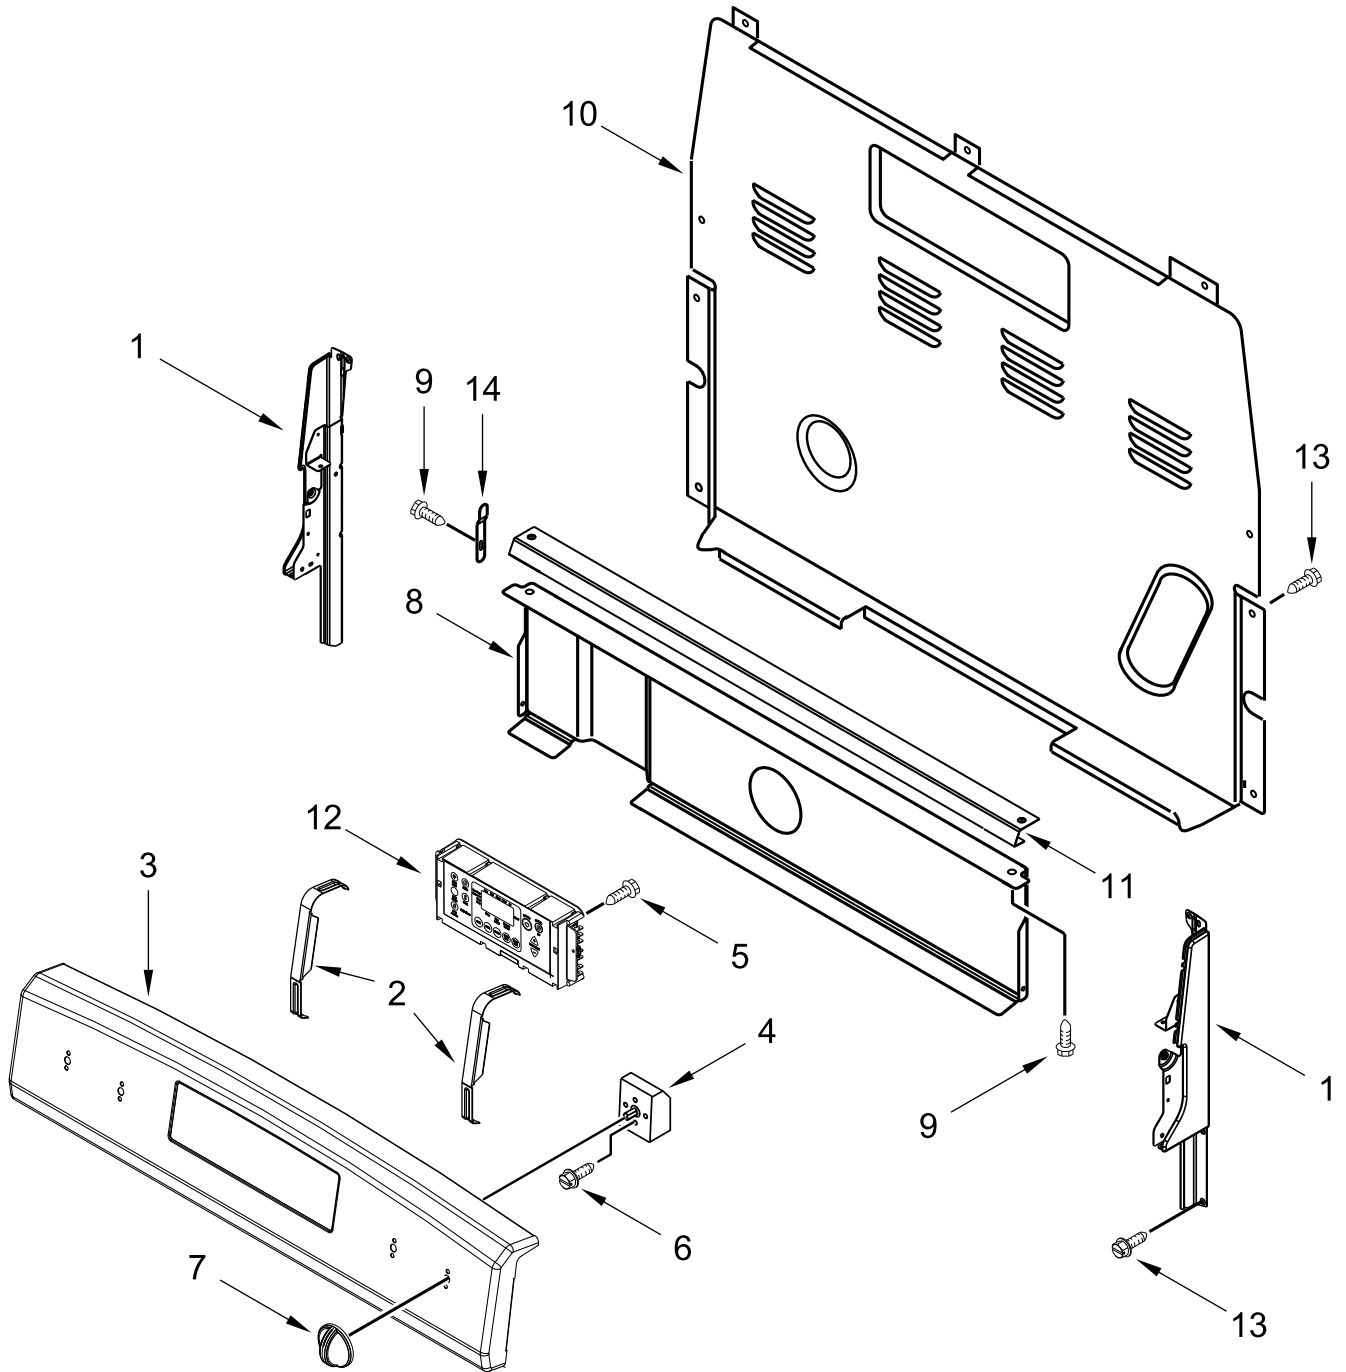

ELECTRIC RANGE

MODELS:

WFC150M0JB4 (Black)

WFC150M0JW4 (White)

COOKTOP PARTS

COOKTOP PARTS

<u>Illus. No.</u>	<u>Part No.</u>	<u>Description</u>	<u>Illus. No.</u>	<u>Part No.</u>	<u>Description</u>	<u>Illus. No.</u>	<u>Part No.</u>	<u>Description</u>
1		Literature Parts	4	3195060	Hinge, Cooktop	11	814399	Receptacle, Element
	W11509595	Owners Manual	5	3196178	Screw			FOLLOWING PARTS NOT ILLUSTRATED
	W11435582	Quick Start Guide	6	3195812	Rod, Support			
	W11401729	Tech Sheet	7	7101P485-60	Screw, Anti-Tip Kit		W11452635	Harness, Main
2	W10196406	Bowl, Drip (6 in) (Right Front and Left Rear)	8	3196154	Screw		W11134595	Harness, Cooktop
	W10196405	Bowl, Drip (8 in) (Left Front and Right Rear)	9	W11364018	Element, Coil Heating (1500W) (Right Front and Left Rear)		W10281322	Kit, Bare Wire Adapter Block
				W11364019	Element, Coil Heating (2400W) (Left Front and Right Rear)			
3		Cooktop						
	3186233	Black						
	3186231	White	10	W11379945	Bracket, Anti-Tip			

CONTROL PANEL PARTS

CONTROL PANEL PARTS

<u>Illus.</u> <u>No.</u>	<u>Part No.</u>	<u>Description</u>	<u>Illus.</u> <u>No.</u>	<u>Part No.</u>	<u>Description</u>	<u>Illus.</u> <u>No.</u>	<u>Part No.</u>	<u>Description</u>
1		Endcap	4	3148952	Switch, Infinite (Yellow)	9	3196165	Screw
	W11130372	Black (Left)			(Right Front and Left Rear)	10	8272473	Cover, Upper Rear
	W11130379	Black (Right)				11	W10525121	Bracket, Console Mounting
	W11130371	White (Left)				12		Control, Electronic (LCX)
	W11130378	White (Right)		3148954	Switch, Infinite (Orange)			
2	W10695491	Bracket, Control			(Left Front and Right Rear)		W11536412	Black
3		Panel, Control					W11536413	White
	W11027440	Black	5	3196169	Screw	13	3196178	Screw
	W11027441	White	6	3400882	Screw	14	3196200	Clip, Spring
			7		Knob, Infinite			
				W11022718	Black			
				W11022720	White			
			8	W10134247	Shield, Heat			