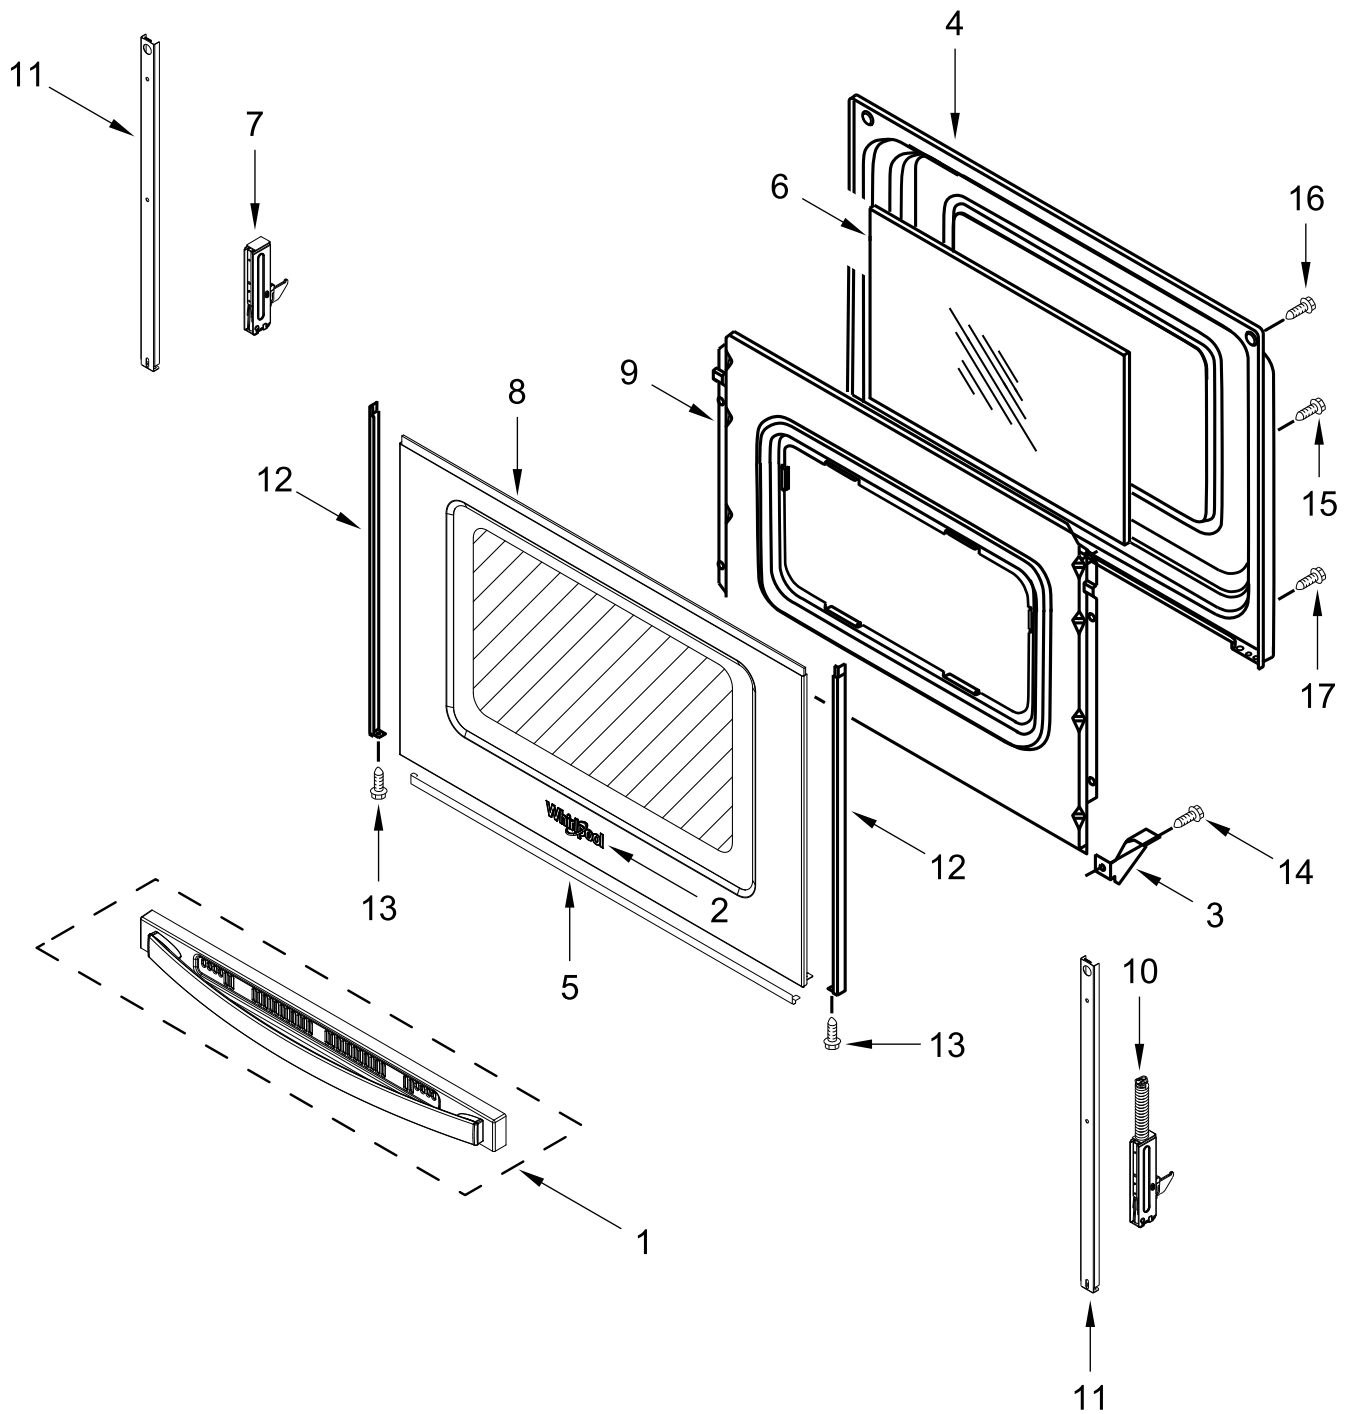

DOOR PARTS

DOOR PARTS

<u>Illus.</u> <u>No.</u>	<u>Part No.</u>	<u>Description</u>	<u>Illus.</u> <u>No.</u>	<u>Part No.</u>	<u>Description</u>	<u>Illus.</u> <u>No.</u>	<u>Part No.</u>	<u>Description</u>
1		Handle and Vent Assembly	8		Glass, Outer Door	13	W10327235	Screw
	W11242949	Black		W10409946	Black	14	3196165	Screw
	W11242947	White		W10409945	White	15	W10031790	Screw
2	W10884775	Badge	9	W11380221	Retainer, Insulation	16	W10200660	Screw
3	W10137382	Clip, Panel	10	W10299225	Hinge, Active	17	W10031780	Screw
4	9761344	Liner, Door	11	W11379944	Strap, Door			
5		Trim, Lower Door	12		Trim, Side			
	W11444043	Black		W10746436	Black (Left)			
	W11444042	White		W10746435	Black (Right)			
6	W11367326	Glass, Inner		8523172	White (Left)			
7	W10299227	Hinge, Door (Passive)		8523166	White (Right)