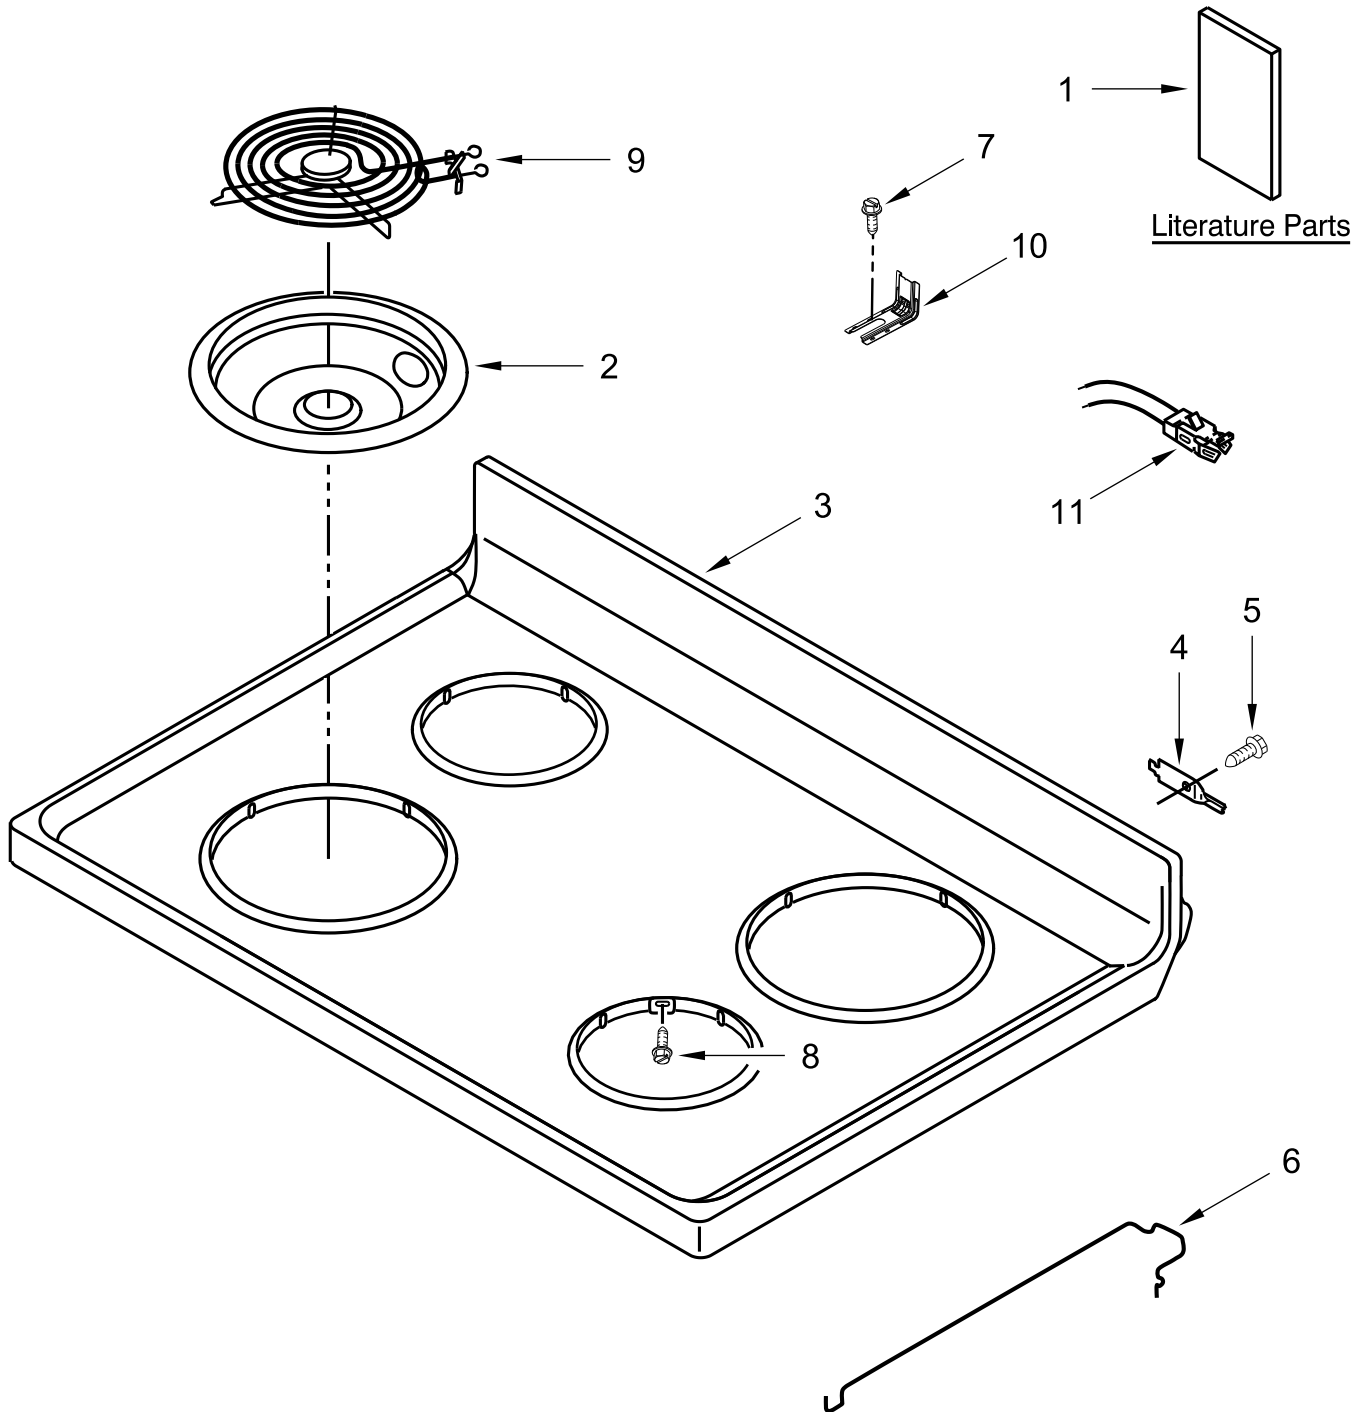

ELECTRIC RANGE

MODELS:

WFC150M0JB4 (Black)

WFC150M0JW4 (White)

COOKTOP PARTS

COOKTOP PARTS

<u>Illus. No.</u>	<u>Part No.</u>	<u>Description</u>	<u>Illus. No.</u>	<u>Part No.</u>	<u>Description</u>	<u>Illus. No.</u>	<u>Part No.</u>	<u>Description</u>
1		Literature Parts	4	3195060	Hinge, Cooktop	11	814399	Receptacle, Element
	W11509595	Owners Manual	5	3196178	Screw			FOLLOWING PARTS NOT ILLUSTRATED
	W11435582	Quick Start Guide	6	3195812	Rod, Support			
	W11401729	Tech Sheet	7	7101P485-60	Screw, Anti-Tip Kit		W11452635	Harness, Main
2	W10196406	Bowl, Drip (6 in) (Right Front and Left Rear)	8	3196154	Screw		W11134595	Harness, Cooktop
	W10196405	Bowl, Drip (8 in) (Left Front and Right Rear)	9	W11364018	Element, Coil Heating (1500W) (Right Front and Left Rear)		W10281322	Kit, Bare Wire Adapter Block
				W11364019	Element, Coil Heating (2400W) (Left Front and Right Rear)			
3		Cooktop						
	3186233	Black						
	3186231	White	10	W11379945	Bracket, Anti-Tip			

CONTROL PANEL PARTS

CONTROL PANEL PARTS

<u>Illus.</u> <u>No.</u>	<u>Part No.</u>	<u>Description</u>	<u>Illus.</u> <u>No.</u>	<u>Part No.</u>	<u>Description</u>	<u>Illus.</u> <u>No.</u>	<u>Part No.</u>	<u>Description</u>
1		Endcap	4	3148952	Switch, Infinite (Yellow)	9	3196165	Screw
	W11130372	Black (Left)			(Right Front and Left Rear)	10	8272473	Cover, Upper Rear
	W11130379	Black (Right)				11	W10525121	Bracket, Console Mounting
	W11130371	White (Left)				12		Control, Electronic (LCX)
	W11130378	White (Right)		3148954	Switch, Infinite (Orange)			
2	W10695491	Bracket, Control			(Left Front and Right Rear)		W11536412	Black
3		Panel, Control					W11536413	White
	W11027440	Black	5	3196169	Screw	13	3196178	Screw
	W11027441	White	6	3400882	Screw	14	3196200	Clip, Spring
			7		Knob, Infinite			
				W11022718	Black			
				W11022720	White			
			8	W10134247	Shield, Heat			