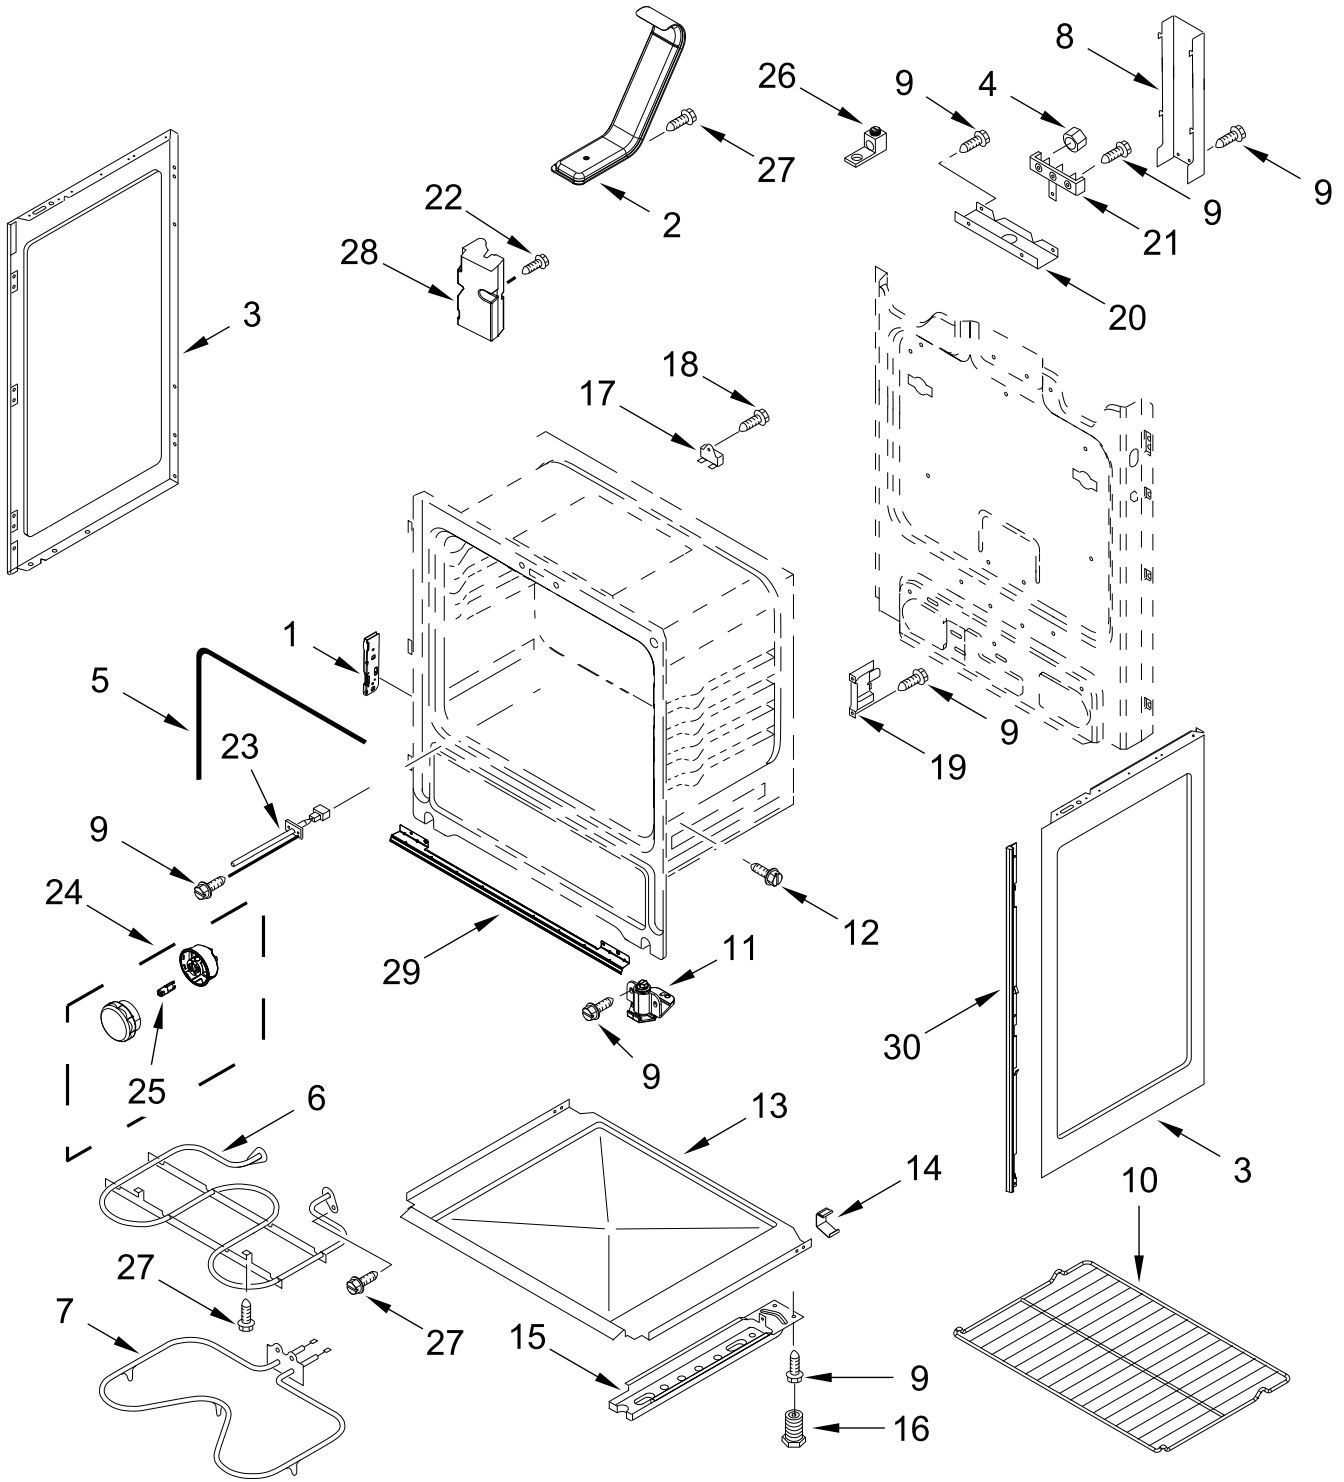

CHASSIS PARTS

CHASSIS PARTS

<u>Illus. No.</u>	<u>Part No.</u>	<u>Description</u>	<u>Illus. No.</u>	<u>Part No.</u>	<u>Description</u>	<u>Illus. No.</u>	<u>Part No.</u>	<u>Description</u>
1	W10289077	Receiver, Hinge	14	W10137382	Clip, Panel	25	W10571723	Bulb, Halogen 40 Watts
2	W10134285	Tube, Vent	15	W10390007	Base Rail Assembly (Right)	26	W10281322	Kit, Bare Wire Adapter Block
3		Panel, Side				27	3196154	Screw
	W10162245	Black		W10390008	Base Rail Assembly (Left)	28	W10910404	Counterweight
4	3400029	Nut	16	W10058460	Foot, Leveling	29	W11464547	Bracket, Front Frame
5	W10129032	Seal, Door	17	3196548	Fuse, Thermal	30	W11510560	Barrier Rail, Rubber (Left and Right)
6	9757340	Element, Broil	18	3196172	Screw			FOLLOWING PARTS NOT ILLUSTRATED
7	W11111743	Element, Bake	19	W10404688	Clip, Oven Support			
8	W10326122	Cover, Terminal Block	20	3186034	Bracket, Service			
9	3196169	Screw	21	W10245259	Block, Terminal			
10	W11173792	Rack, Oven	22	W11034869	Screw	W10333344		Insulation, Flue
11	W10341186	Front Foot Assembly	23	W10181986	Sensor, Oven	8273263		Insulation, Wrap
12	W10067840	Screw	24	W11634772	Light Assembly	8272611		Insulation, Back
13	8054068	Retainer, Insulation