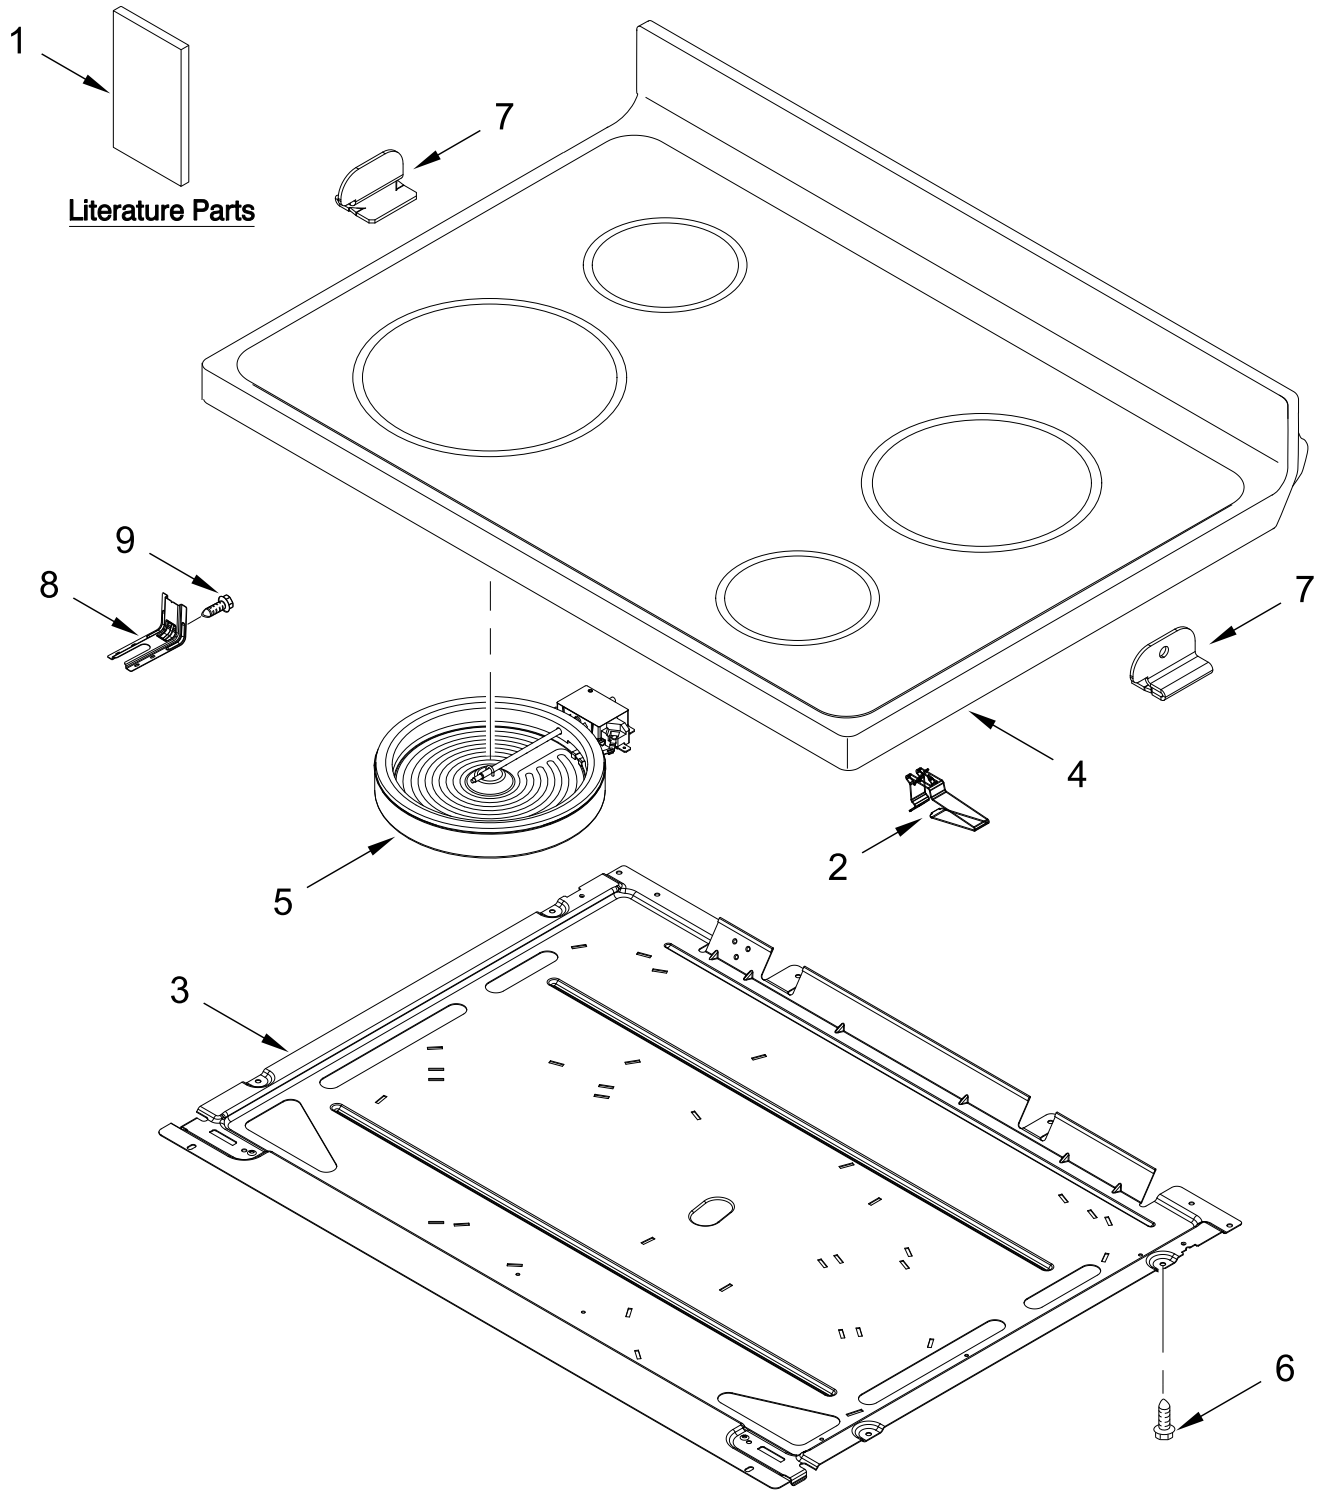

AMANA®

ELECTRIC RANGE (Radiant Elements)

MODELS:

AER6303MMS1 (Stainless)

COOKTOP PARTS

COOKTOP PARTS

<u>Illus. No.</u>	<u>Part No.</u>	<u>Description</u>	<u>Illus. No.</u>	<u>Part No.</u>	<u>Description</u>	<u>Illus. No.</u>	<u>Part No.</u>	<u>Description</u>
1		Literature Parts	5	8273993	Element (1800W)	8	W11379945	Bracket, Anti-Tip
	W11469631	Quick Start Guide			(Left Front and Right Rear)	9	7101P485-60	Screw, Anti-Tip Kit
	W11509598	User Instructions		W10248261	Element (1200W)			FOLLOWING PARTS NOT ILLUSTRATED
	W11326823	Tech Sheet			(Right Front and Left Rear)		W11452627	Harness, Wire (Main)
2	W11600012	Spring, Element	6	3196169	Screw		W11171894	Harness, Cooktop (Left)
3	W10691223	Pan, Radiant Element	7	W10607641	Bracket, Cooktop (Left)		W11134551	Harness, Cooktop (Right)
4		Cooktop		W10607642	Bracket, Cooktop (Right)			
	W10853124	Black						

CONTROL PANEL PARTS

CONTROL PANEL PARTS

<u>Illus. No.</u>	<u>Part No.</u>	<u>Description</u>	<u>Illus. No.</u>	<u>Part No.</u>	<u>Description</u>	<u>Illus. No.</u>	<u>Part No.</u>	<u>Description</u>
1		Endcap	4	3148952	Switch, Infinite (Yellow)	7		Knobs
	W11130372	Black (Left)					W10844801	Black
	W11130379	Black (Right)			(Right Front and Left Rear)	8	W10134247	Shield, Heat
2	W10525121	Bracket, Console Mounting		3148953	Switch, Infinite (Green)	9	3400882	Screw
3		Panel, Console			(Left Front and Right Rear)	10	8272473	Cover, Upper Rear
	W11157018	Stainless				11		Control, Electronic (LCX)
			5	W10695491	Bracket, Control		W11511568	Black
			6	3196178	Screw			

DOOR PARTS

DOOR PARTS

<u>Illus. No.</u>	<u>Part No.</u>	<u>Description</u>
1		Trim, Top
	W10310922	Black
2	W10168559	Screw
3		Handle, Door
	W10323589	Black
4	9761344	Liner, Door
5	W10031790	Screw
6	W11367326	Glass, Inner