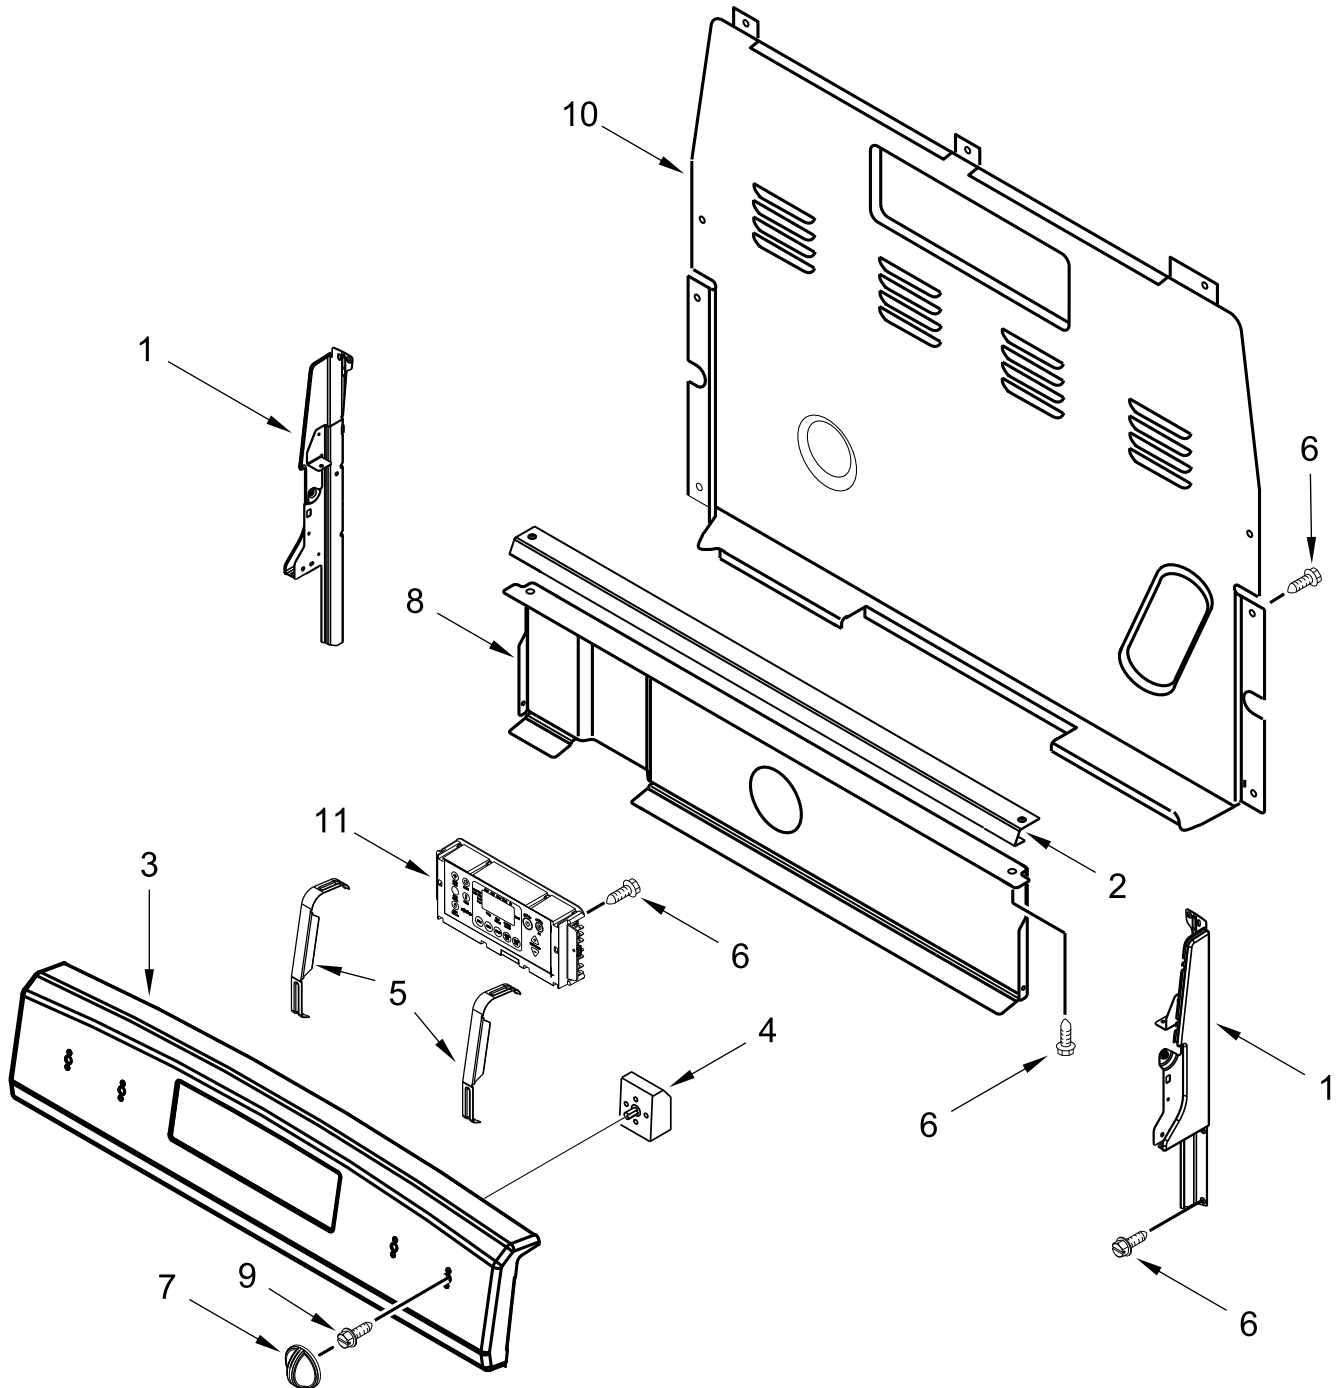

AMANA®

ELECTRIC RANGE (Radiant Elements)

MODELS:

AER6303MMS1 (Stainless)

COOKTOP PARTS

COOKTOP PARTS

<u>Illus. No.</u>	<u>Part No.</u>	<u>Description</u>	<u>Illus. No.</u>	<u>Part No.</u>	<u>Description</u>	<u>Illus. No.</u>	<u>Part No.</u>	<u>Description</u>
1		Literature Parts	5	8273993	Element (1800W)	8	W11379945	Bracket, Anti-Tip
	W11469631	Quick Start Guide			(Left Front and Right Rear)	9	7101P485-60	Screw, Anti-Tip Kit
	W11509598	User Instructions		W10248261	Element (1200W)			FOLLOWING PARTS NOT ILLUSTRATED
	W11326823	Tech Sheet			(Right Front and Left Rear)		W11452627	Harness, Wire (Main)
2	W11600012	Spring, Element	6	3196169	Screw		W11171894	Harness, Cooktop (Left)
3	W10691223	Pan, Radiant Element	7	W10607641	Bracket, Cooktop (Left)		W11134551	Harness, Cooktop (Right)
4		Cooktop		W10607642	Bracket, Cooktop (Right)			
	W10853124	Black						

CONTROL PANEL PARTS

CONTROL PANEL PARTS

<u>Illus. No.</u>	<u>Part No.</u>	<u>Description</u>	<u>Illus. No.</u>	<u>Part No.</u>	<u>Description</u>	<u>Illus. No.</u>	<u>Part No.</u>	<u>Description</u>
1		Endcap	4	3148952	Switch, Infinite (Yellow)	7		Knobs
	W11130372	Black (Left)					W10844801	Black
	W11130379	Black (Right)			(Right Front and Left Rear)	8	W10134247	Shield, Heat
2	W10525121	Bracket, Console Mounting		3148953	Switch, Infinite (Green)	9	3400882	Screw
3		Panel, Console			(Left Front and Right Rear)	10	8272473	Cover, Upper Rear
	W11157018	Stainless				11		Control, Electronic (LCX)
			5	W10695491	Bracket, Control		W11511568	Black
			6	3196178	Screw			

DOOR PARTS

DOOR PARTS

<u>Illus. No.</u>	<u>Part No.</u>	<u>Description</u>
1		Trim, Top
	W10310922	Black
2	W10168559	Screw
3		Handle, Door
	W10323589	Black
4	9761344	Liner, Door
5	W10031790	Screw
6	W11367326	Glass, Inner