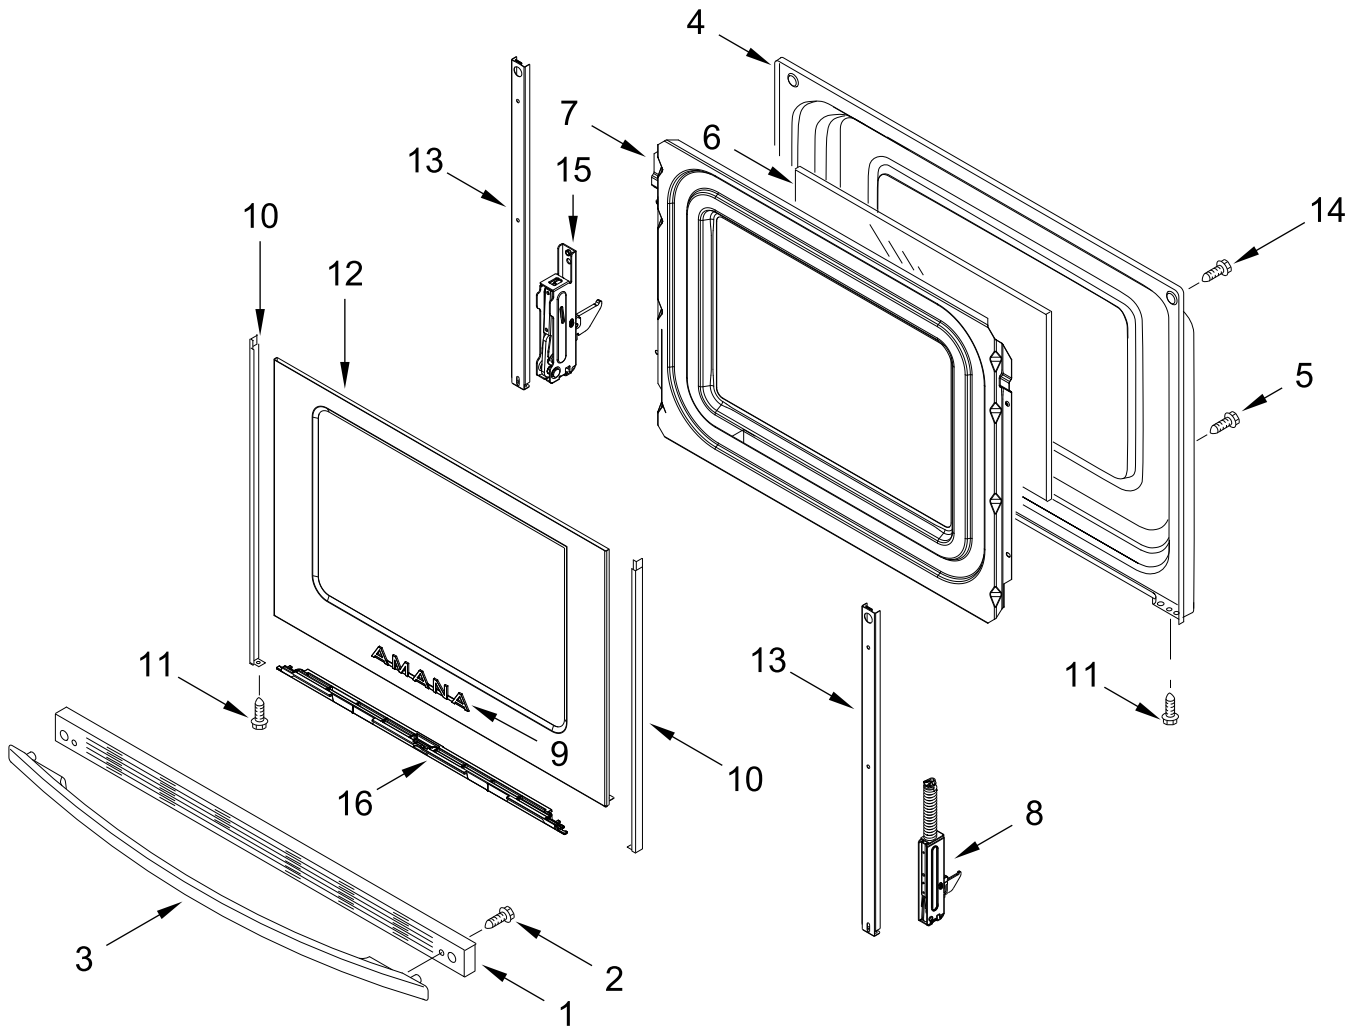

AMANA®

ELECTRIC RANGE (Radiant Elements)

MODELS:

AER6303MMS1 (Stainless)

COOKTOP PARTS

COOKTOP PARTS

<u>Illus. No.</u>	<u>Part No.</u>	<u>Description</u>	<u>Illus. No.</u>	<u>Part No.</u>	<u>Description</u>	<u>Illus. No.</u>	<u>Part No.</u>	<u>Description</u>
1		Literature Parts	5	8273993	Element (1800W)	8	W11379945	Bracket, Anti-Tip
	W11469631	Quick Start Guide			(Left Front and Right Rear)	9	7101P485-60	Screw, Anti-Tip Kit
	W11509598	User Instructions		W10248261	Element (1200W)			FOLLOWING PARTS NOT ILLUSTRATED
	W11326823	Tech Sheet			(Right Front and Left Rear)		W11452627	Harness, Wire (Main)
2	W11600012	Spring, Element	6	3196169	Screw		W11171894	Harness, Cooktop (Left)
3	W10691223	Pan, Radiant Element	7	W10607641	Bracket, Cooktop (Left)		W11134551	Harness, Cooktop (Right)
4		Cooktop		W10607642	Bracket, Cooktop (Right)			
	W10853124	Black						

CONTROL PANEL PARTS

CONTROL PANEL PARTS

<u>Illus. No.</u>	<u>Part No.</u>	<u>Description</u>	<u>Illus. No.</u>	<u>Part No.</u>	<u>Description</u>	<u>Illus. No.</u>	<u>Part No.</u>	<u>Description</u>
1		Endcap	4	3148952	Switch, Infinite (Yellow)	7		Knobs
	W11130372	Black (Left)					W10844801	Black
	W11130379	Black (Right)			(Right Front and Left Rear)	8	W10134247	Shield, Heat
2	W10525121	Bracket, Console Mounting		3148953	Switch, Infinite (Green)	9	3400882	Screw
3		Panel, Console			(Left Front and Right Rear)	10	8272473	Cover, Upper Rear
	W11157018	Stainless				11		Control, Electronic (LCX)
			5	W10695491	Bracket, Control		W11511568	Black
			6	3196178	Screw			

DOOR PARTS

DOOR PARTS

<u>Illus. No.</u>	<u>Part No.</u>	<u>Description</u>
1		Trim, Top
	W10310922	Black
2	W10168559	Screw
3		Handle, Door
	W10323589	Black
4	9761344	Liner, Door
5	W10031790	Screw
6	W11367326	Glass, Inner