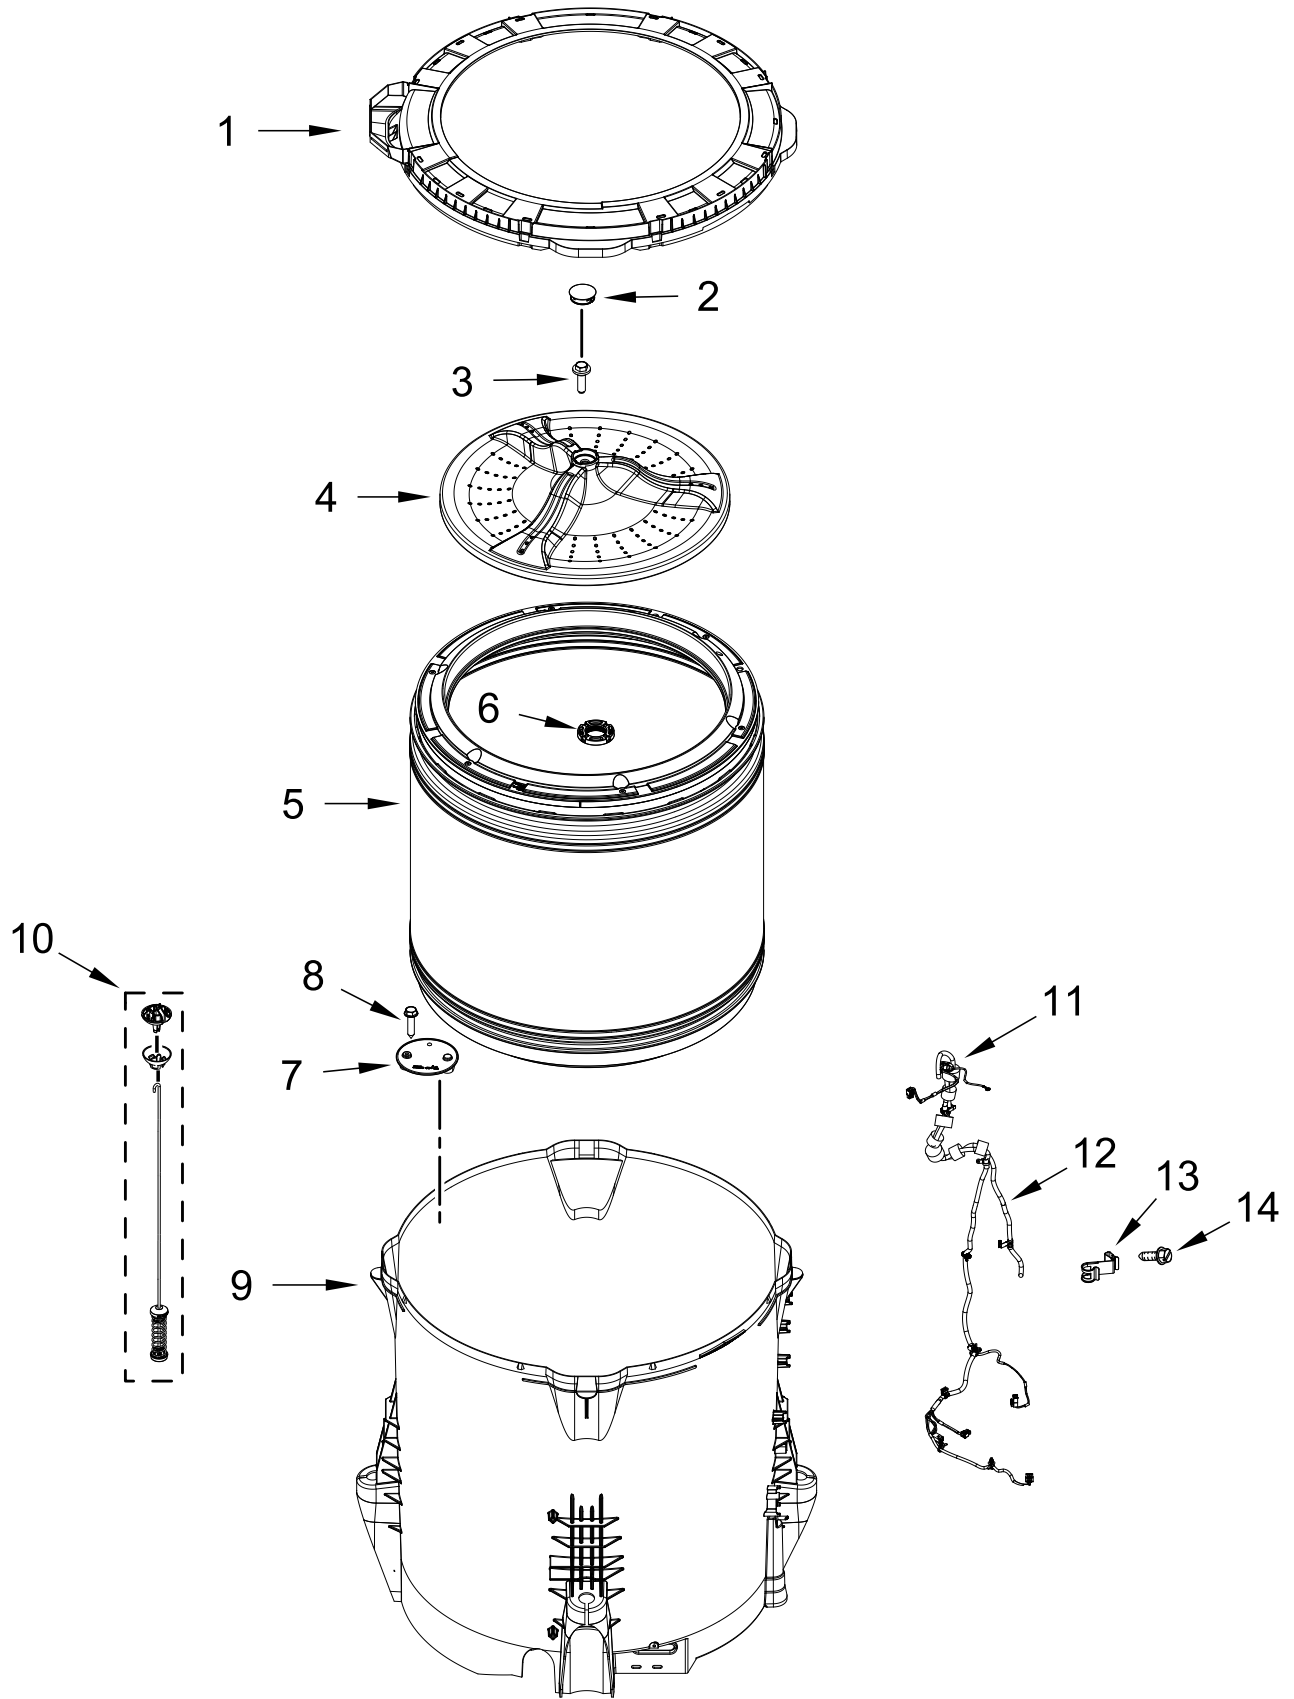

CONSOLE AND WATER INLET PARTS

CONSOLE AND WATER INLET PARTS

<u>Illus.</u> <u>No.</u>	<u>Part No.</u>	<u>Description</u>	<u>Illus.</u> <u>No.</u>	<u>Part No.</u>	<u>Description</u>	<u>Illus.</u> <u>No.</u>	<u>Part No.</u>	<u>Description</u>
1	W11656596	Console Assembly	9	688805	Clip, Spring	16	W11385821	Water Inlet Assembly (Complete)
2	W10298336	Nut, "U"	10	W11335102	Power Cord Assembly	17	W11609449	Encoder, PCA
3	8312709	Clip, Console	11	3400076	Screw	18	W11612331	HMI
4	W10414411	Switch, Rotary Encoder (5 Position)	12	W10611544	Panel, Console Rear Cover	19	W10414381	Switch, Rotary Encoder (2 Position)
5	9740848	Screw	13	W10660565	Screw	20	W10414398	Switch, Rotary Encoder (4 Position)
6	W11437973	Harness, Upper	14	W11491430	Control Unit Assembly, Machine and Motor	21	8536939	Clip, Spring
7	W11328381	Knob, Large						
8	W11398762	Knob, Small	15	693995	Screw			

BASKET AND TUB PARTS

BASKET AND TUB PARTS

<u>Illus.</u> <u>No.</u>	<u>Part No.</u>	<u>Description</u>	<u>Illus.</u> <u>No.</u>	<u>Part No.</u>	<u>Description</u>	<u>Illus.</u> <u>No.</u>	<u>Part No.</u>	<u>Description</u>
1	W11352092	Tub Ring	8	8533928	Screw	12	W10590949	Hose, Pressure Switch
2	W10609549	Cap, Impeller	9	W11219115	Tub	13	W11284522	Clip, Harness
3	W10625252	Screw	10	W11171694	Damper Assembly, Tub Suspension (Set Of 4-Includes Suspension Bushings and Suspension Balls)	14	8533943	Screw
4	W10834917	Impeller (Washplate)						
5	W11459626	Basket Assembly						
6	W11183985	Basket, Lock Nut						
7	W11089264	Filter, Drain Pump	11	W11335100	Harness, Lower			