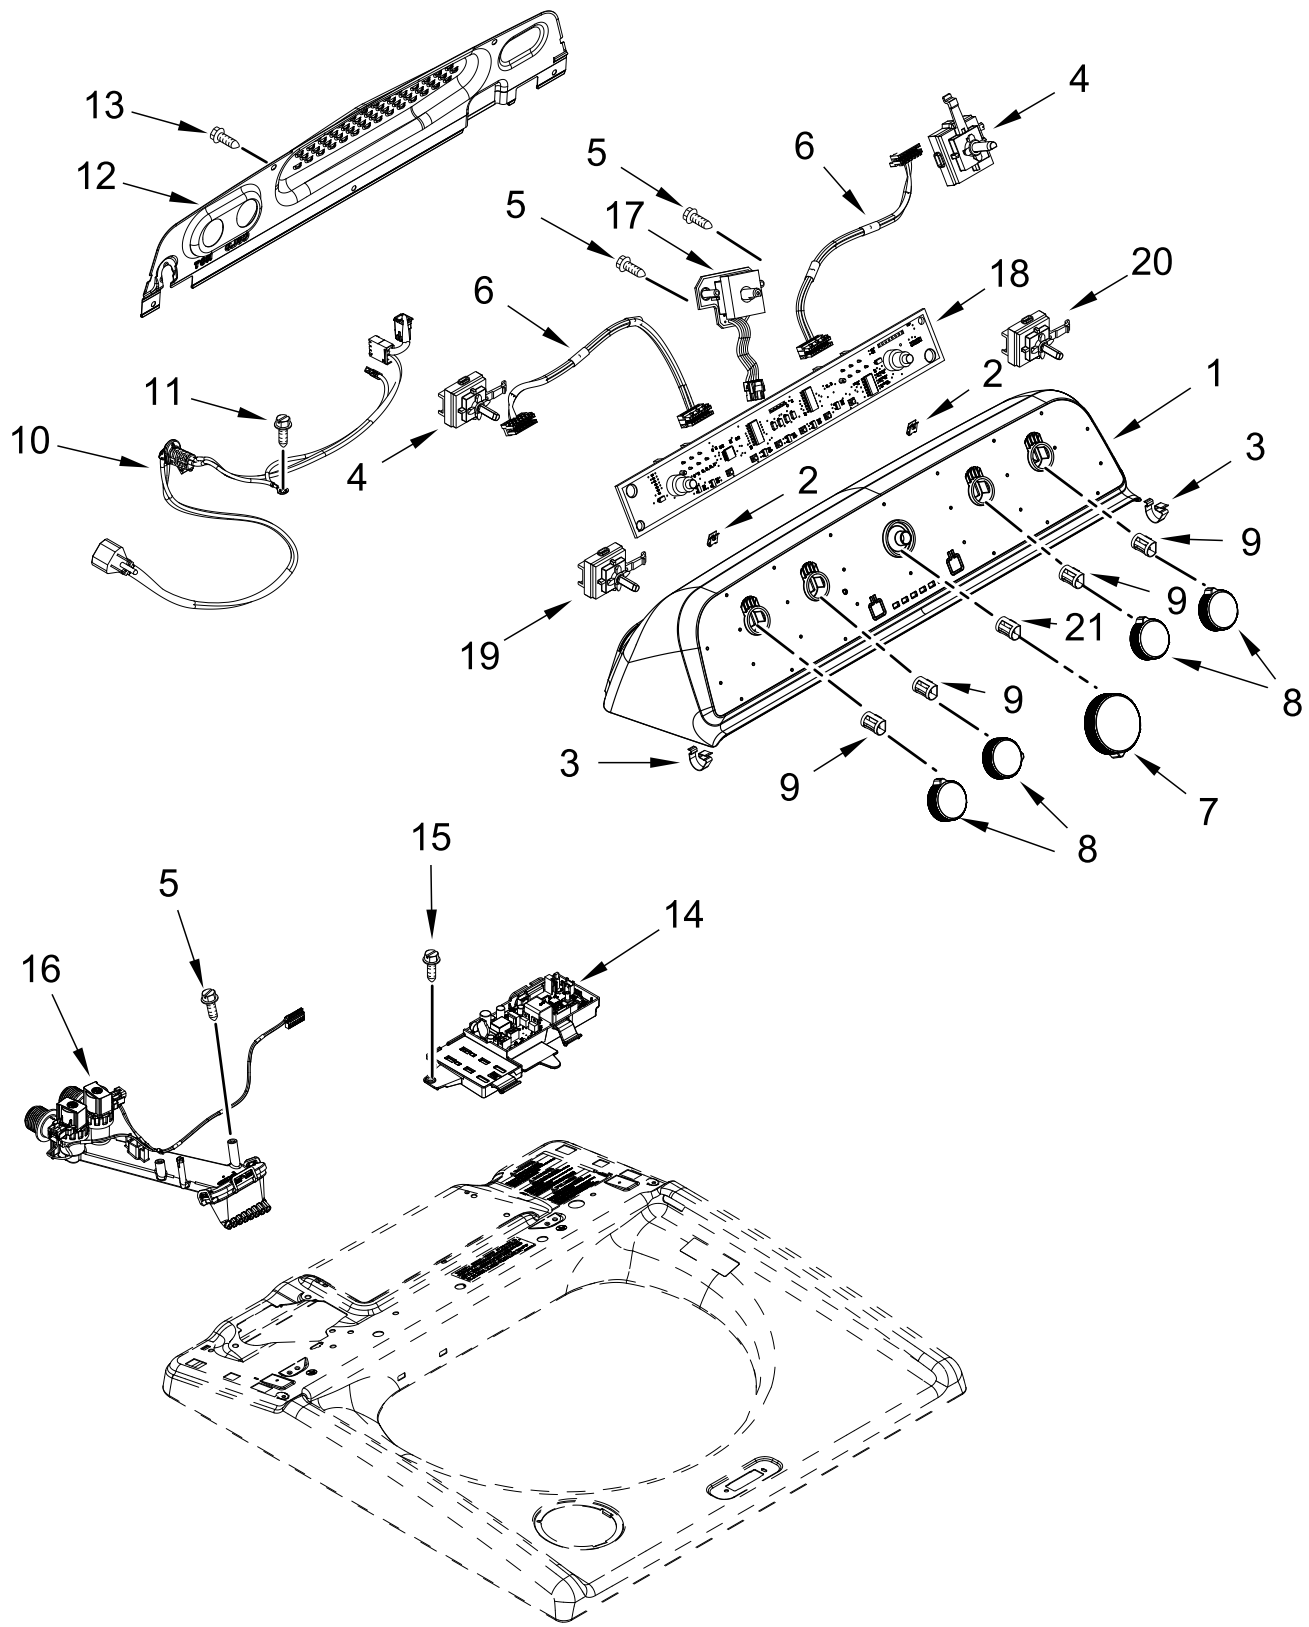

CONSOLE AND WATER INLET PARTS

CONSOLE AND WATER INLET PARTS

<u>Illus.</u> <u>No.</u>	<u>Part No.</u>	<u>Description</u>	<u>Illus.</u> <u>No.</u>	<u>Part No.</u>	<u>Description</u>	<u>Illus.</u> <u>No.</u>	<u>Part No.</u>	<u>Description</u>
1	W11656596	Console Assembly	9	688805	Clip, Spring	16	W11385821	Water Inlet Assembly (Complete)
2	W10298336	Nut, "U"	10	W11335102	Power Cord Assembly	17	W11609449	Encoder, PCA
3	8312709	Clip, Console	11	3400076	Screw	18	W11612331	HMI
4	W10414411	Switch, Rotary Encoder (5 Position)	12	W10611544	Panel, Console Rear Cover	19	W10414381	Switch, Rotary Encoder (2 Position)
5	9740848	Screw	13	W10660565	Screw	20	W10414398	Switch, Rotary Encoder (4 Position)
6	W11437973	Harness, Upper	14	W11491430	Control Unit Assembly, Machine and Motor	21	8536939	Clip, Spring
7	W11328381	Knob, Large						
8	W11398762	Knob, Small	15	693995	Screw			

BASKET AND TUB PARTS

BASKET AND TUB PARTS

<u>Illus.</u> <u>No.</u>	<u>Part No.</u>	<u>Description</u>	<u>Illus.</u> <u>No.</u>	<u>Part No.</u>	<u>Description</u>	<u>Illus.</u> <u>No.</u>	<u>Part No.</u>	<u>Description</u>
1	W11352092	Tub Ring	8	8533928	Screw	12	W10590949	Hose, Pressure Switch
2	W10609549	Cap, Impeller	9	W11219115	Tub	13	W11284522	Clip, Harness
3	W10625252	Screw	10	W11171694	Damper Assembly, Tub Suspension (Set Of 4-Includes Suspension Bushings and Suspension Balls)	14	8533943	Screw
4	W10834917	Impeller (Washplate)						
5	W11459626	Basket Assembly						
6	W11183985	Basket, Lock Nut						
7	W11089264	Filter, Drain Pump	11	W11335100	Harness, Lower			