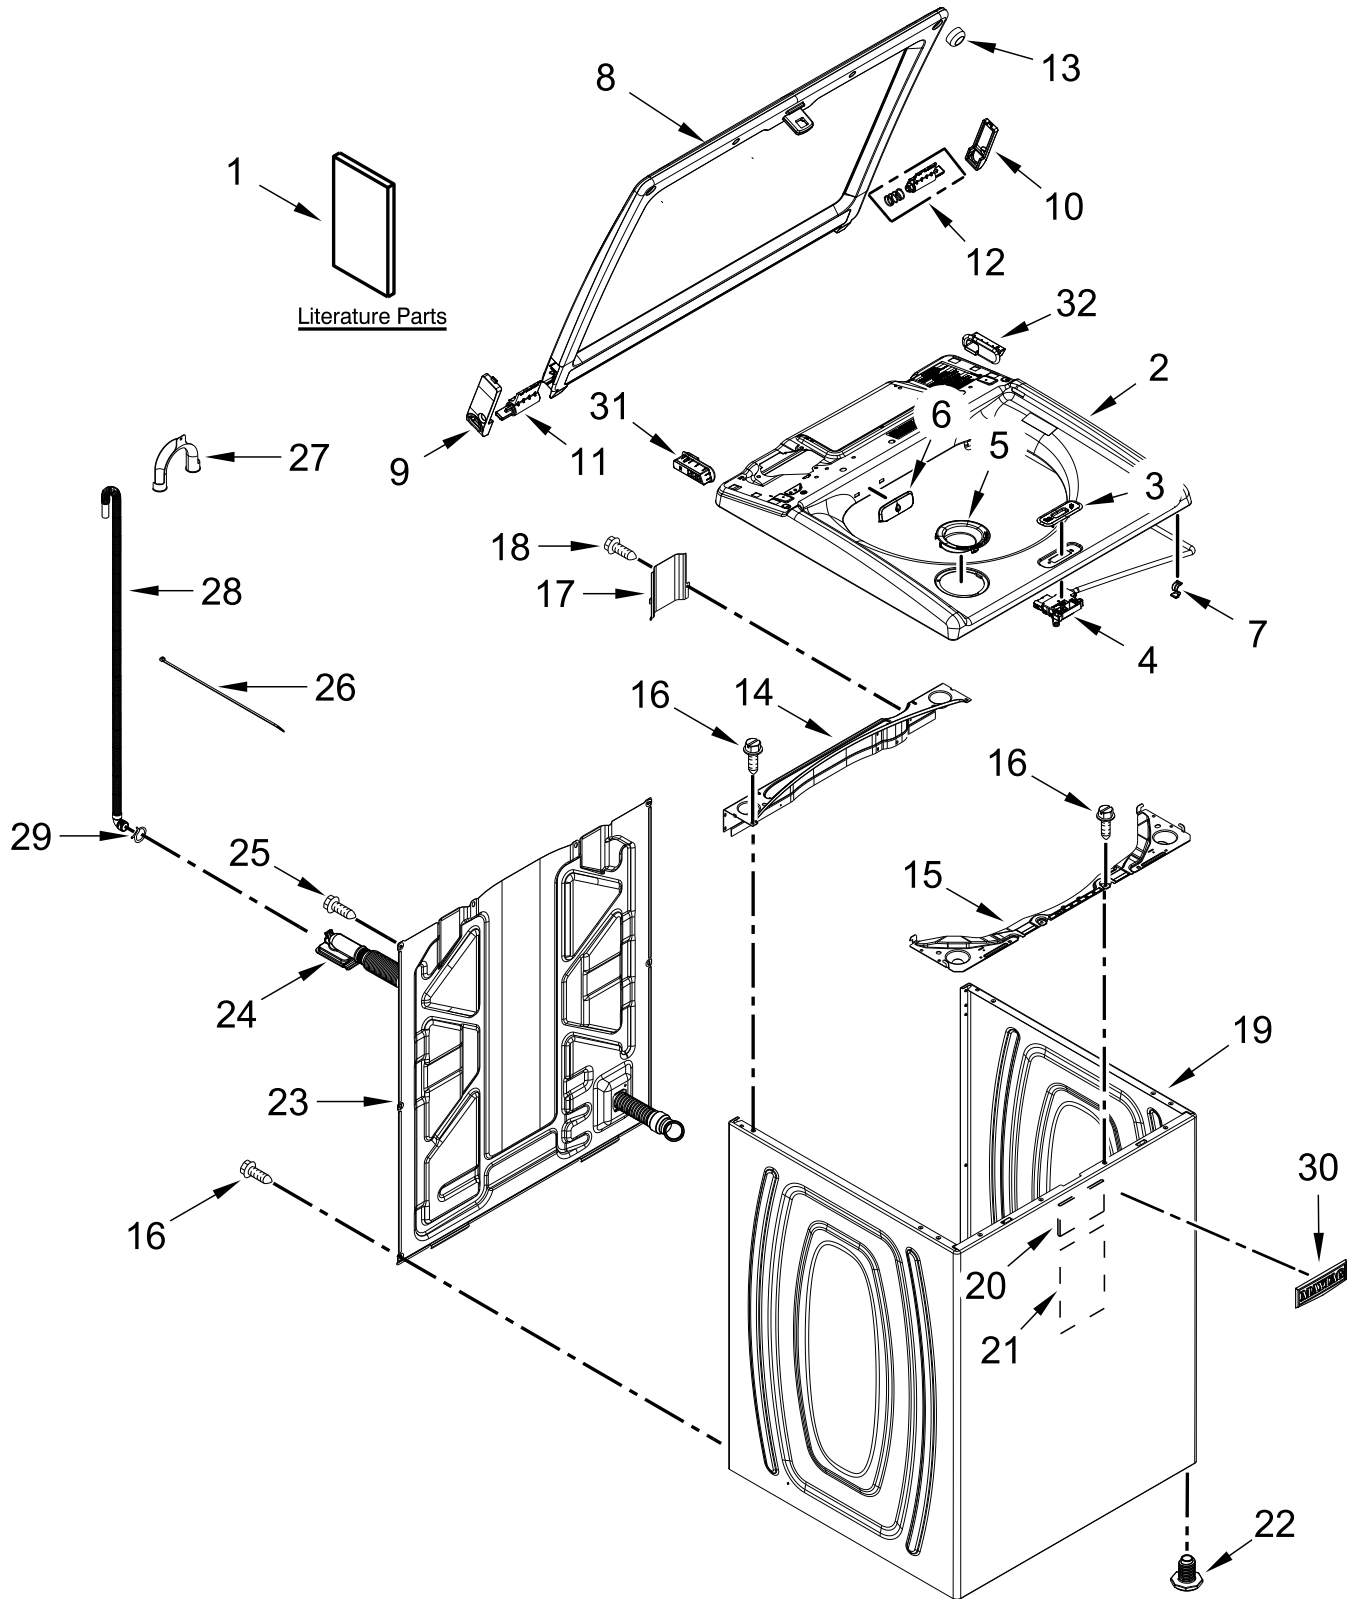

TOP AND CABINET PARTS

TOP AND CABINET PARTS

<u>Illus. No.</u>	<u>Part No.</u>	<u>Description</u>	<u>Illus. No.</u>	<u>Part No.</u>	<u>Description</u>	<u>Illus. No.</u>	<u>Part No.</u>	<u>Description</u>
1		Literature Parts	10	W11656305	Right Hinge, Cover	23	W11417173	Panel, Rear
	W11436596	Owners Manual	11	W11554337	Left Hinge, Damper	24	W10763078	Hose, Inner Drain Assembly
	W11643594	Energy Guide	12	W11597671	Right Hinge Spring	25	9740848	Screw
	W11521159	Quick Start Guide	13	W11483871	Bumper, Door	26	W10339879	Tie, Cable
	W11467155	Tech Sheet	14	W10512626	Channel, Top Rear	27	W10280024	U-Bend, Drain Hose
2		Top	15	W11381327	Channel, Top Front	28	W11203364	Hose, Outer Drain Assembly
	W11656298	Black	16	W10567155	Screw	29	356138	Clamp, Hose
3	W11656301	Bezel, Lid Lock	17	W10676061	Cover, Harness	30	W10612925	Badge
4	W11368616	Latch, Lid Lock Assembly	18	3400076	Screw	31	W11656299	Hinge, Spacer Left
	W11656495	Gray	19		Cabinet	32	W11656300	Hinge, Spacer Right
6	W11396263	Bezel, Faucet		W11564792	Black			
7	90016	Clip, Harness	20	8564458	Absorber, Impact			
8		Lid	21	W10688364	Absorber, Impact			
	W11656302	Gray	22	W11179235	Foot Assembly, Leveling			
9	W11656306	Left Hinge, Cover