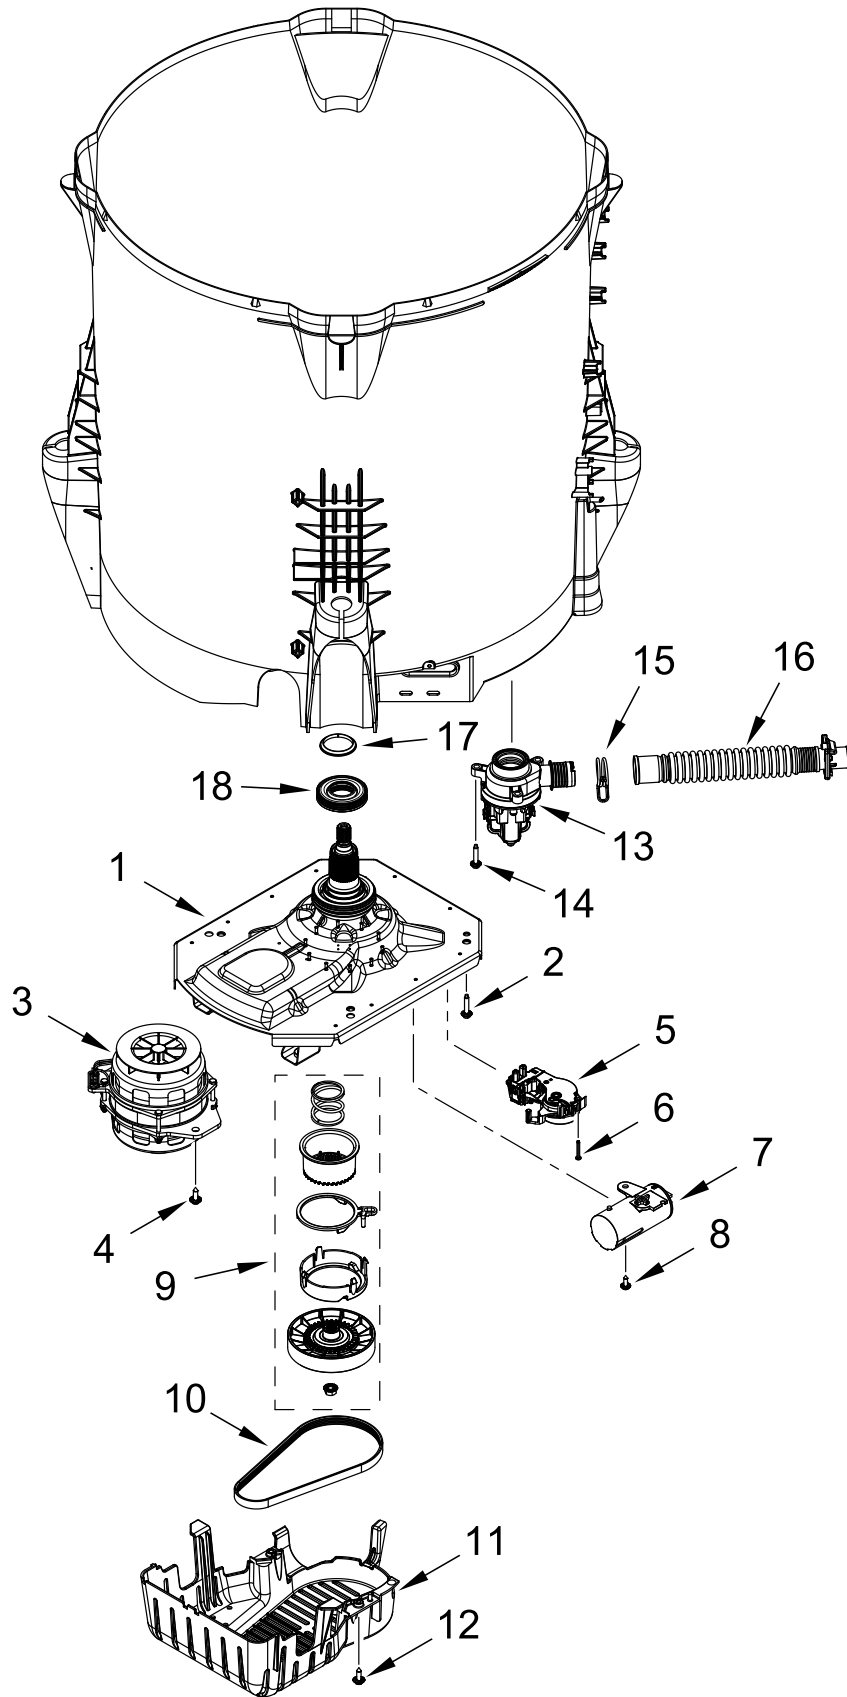

GEARCASE, MOTOR AND PUMP PARTS

GEARCASE, MOTOR AND PUMP PARTS

<u>Illus.</u> <u>No.</u>	<u>Part No.</u>	<u>Description</u>	<u>Illus.</u> <u>No.</u>	<u>Part No.</u>	<u>Description</u>	<u>Illus.</u> <u>No.</u>	<u>Part No.</u>	<u>Description</u>
1	W11164183	Gearcase Assembly	8	W10142728	Screw	14	W10004910	Screw
2	W10249633	Screw	9	W10721967	Splutch Kit (60Hz)	15	8317496	Clamp, Hose
3	W10677723	Motor, Drive	10	W10808317	Belt, Drive	16	W10763078	Hose, Inner Drain Assembly
4	W10094780	Screw	11	W11087188	Shield, Pulley Cover	17	W11218170	Washer, Thrust
5	W11398781	Actuator, Shift	12	357640	Screw	18	W10447972	Seal, Tub
6	9741052	Screw	13	W11259498	Pump Assembly, Drain			
7	W11162560	Capacitor, Motor Run