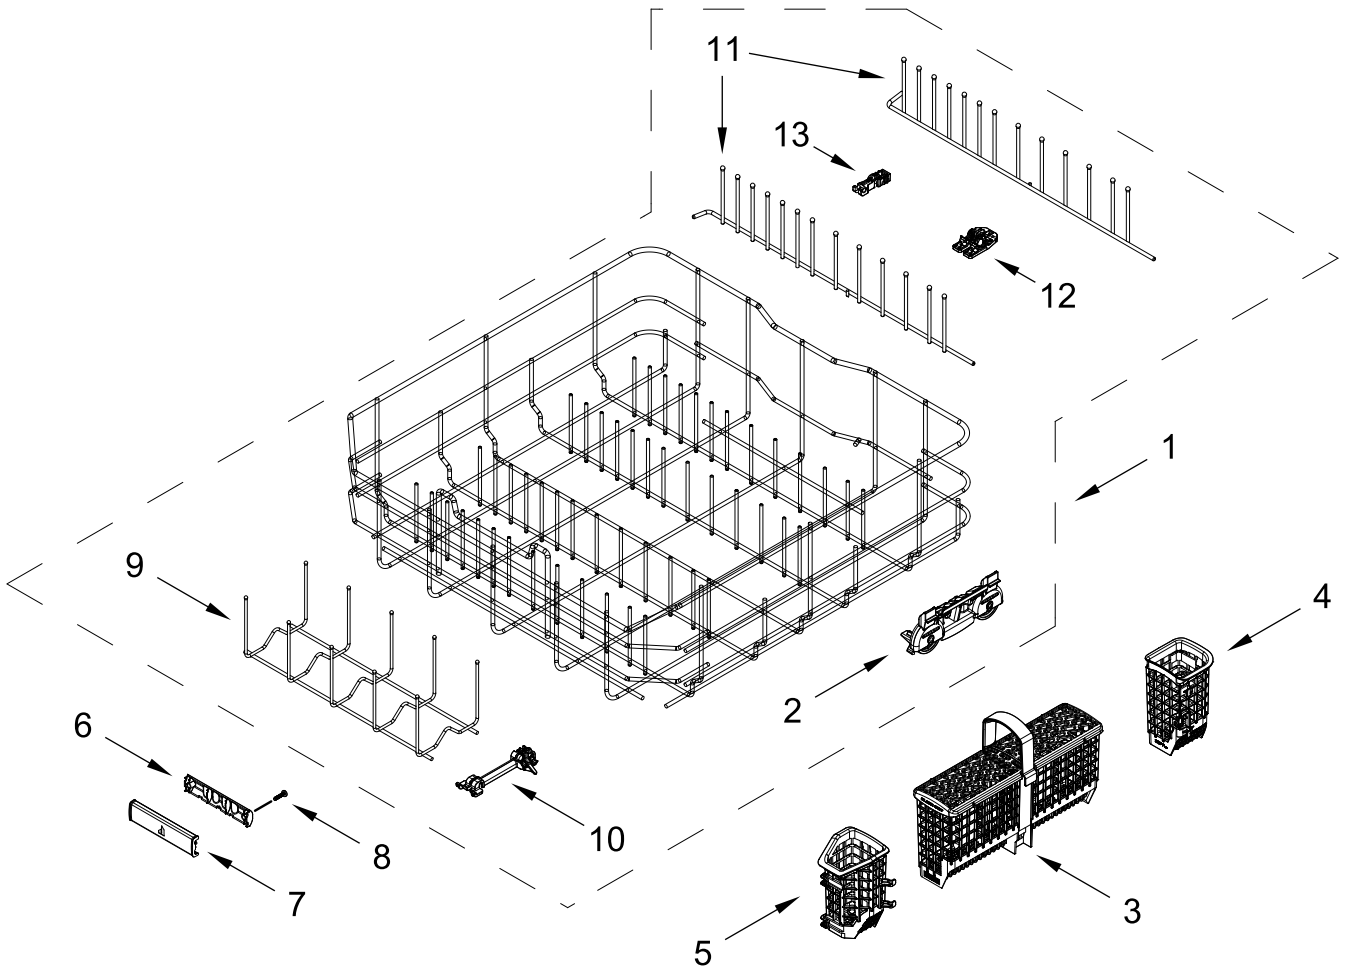

LOWER RACK PARTS

LOWER RACK PARTS

<u>Illus.</u> <u>No.</u>	<u>Part No.</u>	<u>Description</u>	<u>Illus.</u> <u>No.</u>	<u>Part No.</u>	<u>Description</u>	<u>Illus.</u> <u>No.</u>	<u>Part No.</u>	<u>Description</u>
1	W11544445	Dishrack, Lower	6	W11590236	Handle, Rear	11	W11544443	Tine, Folddown (Rear)
2	W11543650	Wheel & Transport Assembly	7	W11590243	Handle, Front		W11523467	Tine, Folddown (Front)
3	W11634640	Silverware Basket Assembly	8	W11337336	Screw	12	W11545635	Clip, Positioning
4	W11634637	Utensil Basket (Rear)	9	W11523499	Sliding Tine, Bowl	13	W11545636	Clip, Retainer
5	W11634635	Utensil Basket (Front)	10	W11523448	Clip, Sliding Tine