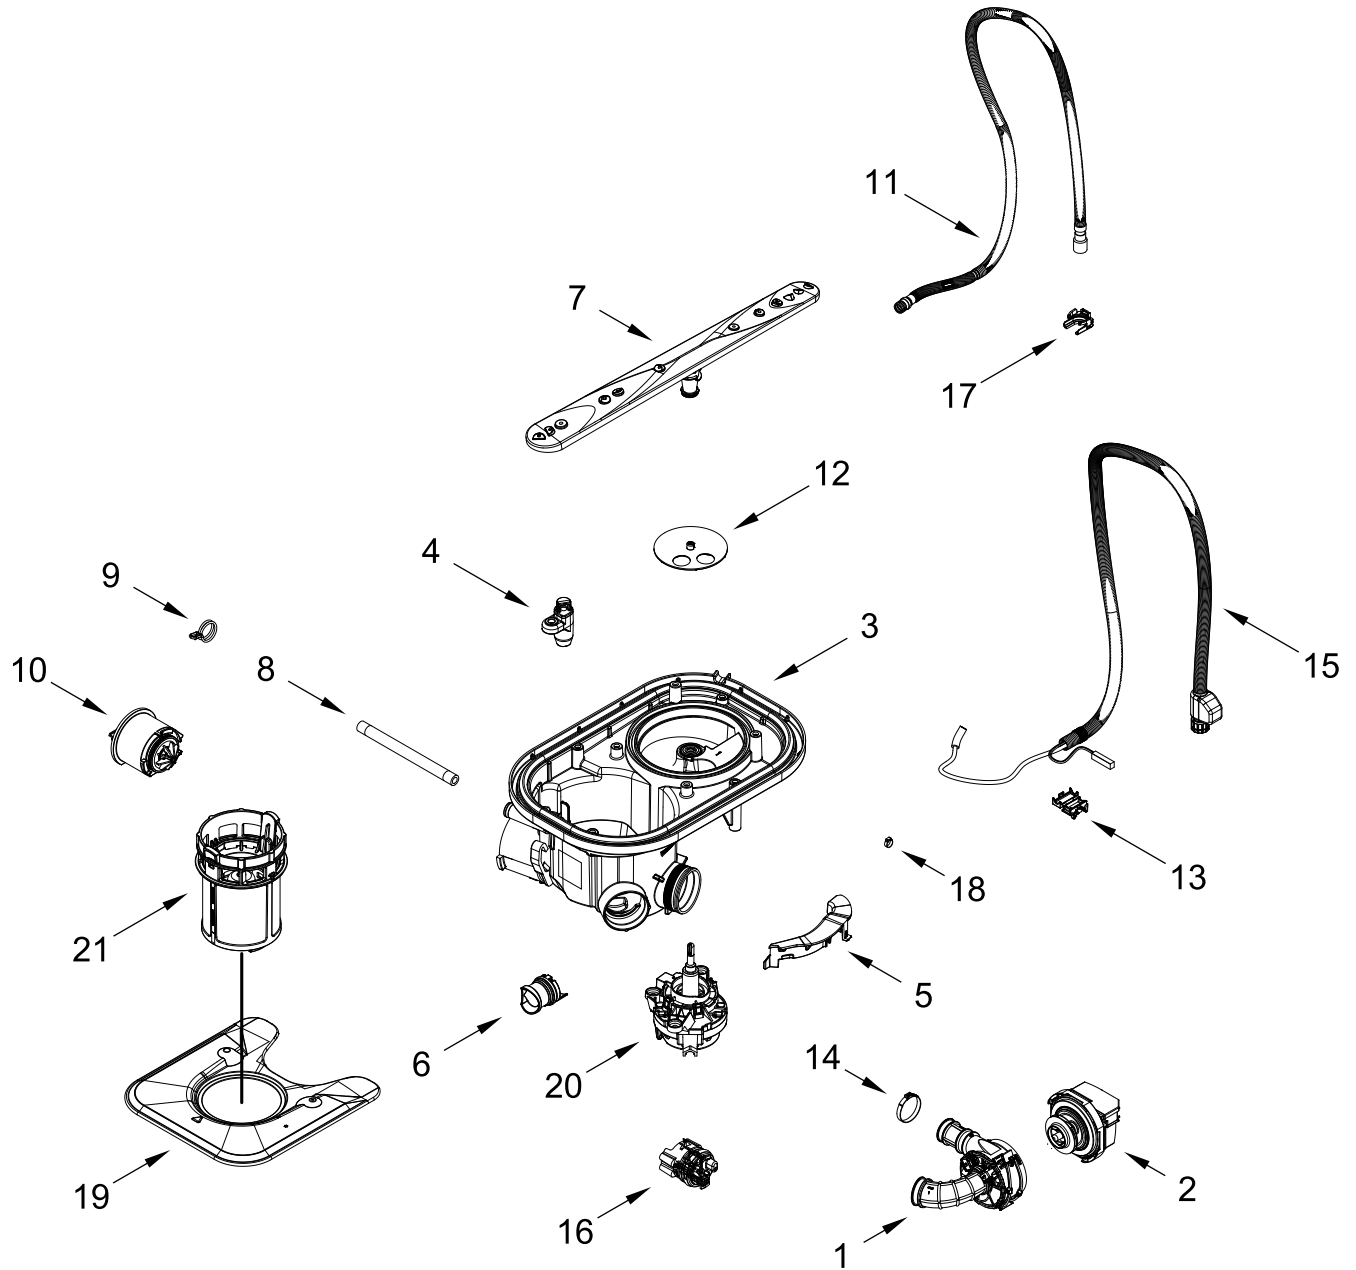

PUMP, WASHARM AND MOTOR PARTS

PUMP, WASHARM AND MOTOR PARTS

<u>Illus.</u> <u>No.</u>	<u>Part No.</u>	<u>Description</u>	<u>Illus.</u> <u>No.</u>	<u>Part No.</u>	<u>Description</u>	<u>Illus.</u> <u>No.</u>	<u>Part No.</u>	<u>Description</u>
1	W11630727	Heater, Pump	9	W10096851	Clamp, Hose	18	W11015323	Clamp, Hose
2	W11630725	Motor, Pump	10	W11631981	Motor, Drain	19	W11445183	Grate
3	W11560668	Sump (includes Seal and Diverter)	11	W11586395	Hose, Drain	20	W11543924	Diverter Valve Motor
4	W11559823	Drain Vent Assembly	12	W11175586	Disc, Diverter	21	W11559846	Filter
5	W11560657	Diffuser, Inlet	13	W10942827	Housing, Connector			
6	W11560834	Check Valve, Drain	14	W11122851	Clamp, Hose			
7	W11528063	Wash Arm Assembly	15	W11551555	Hose, Inlet			
8	W11008962	Hose, Pump Inlet	16	W11126174	Indicator, Optical Wash			
			17	W11626817	Clip, Hose