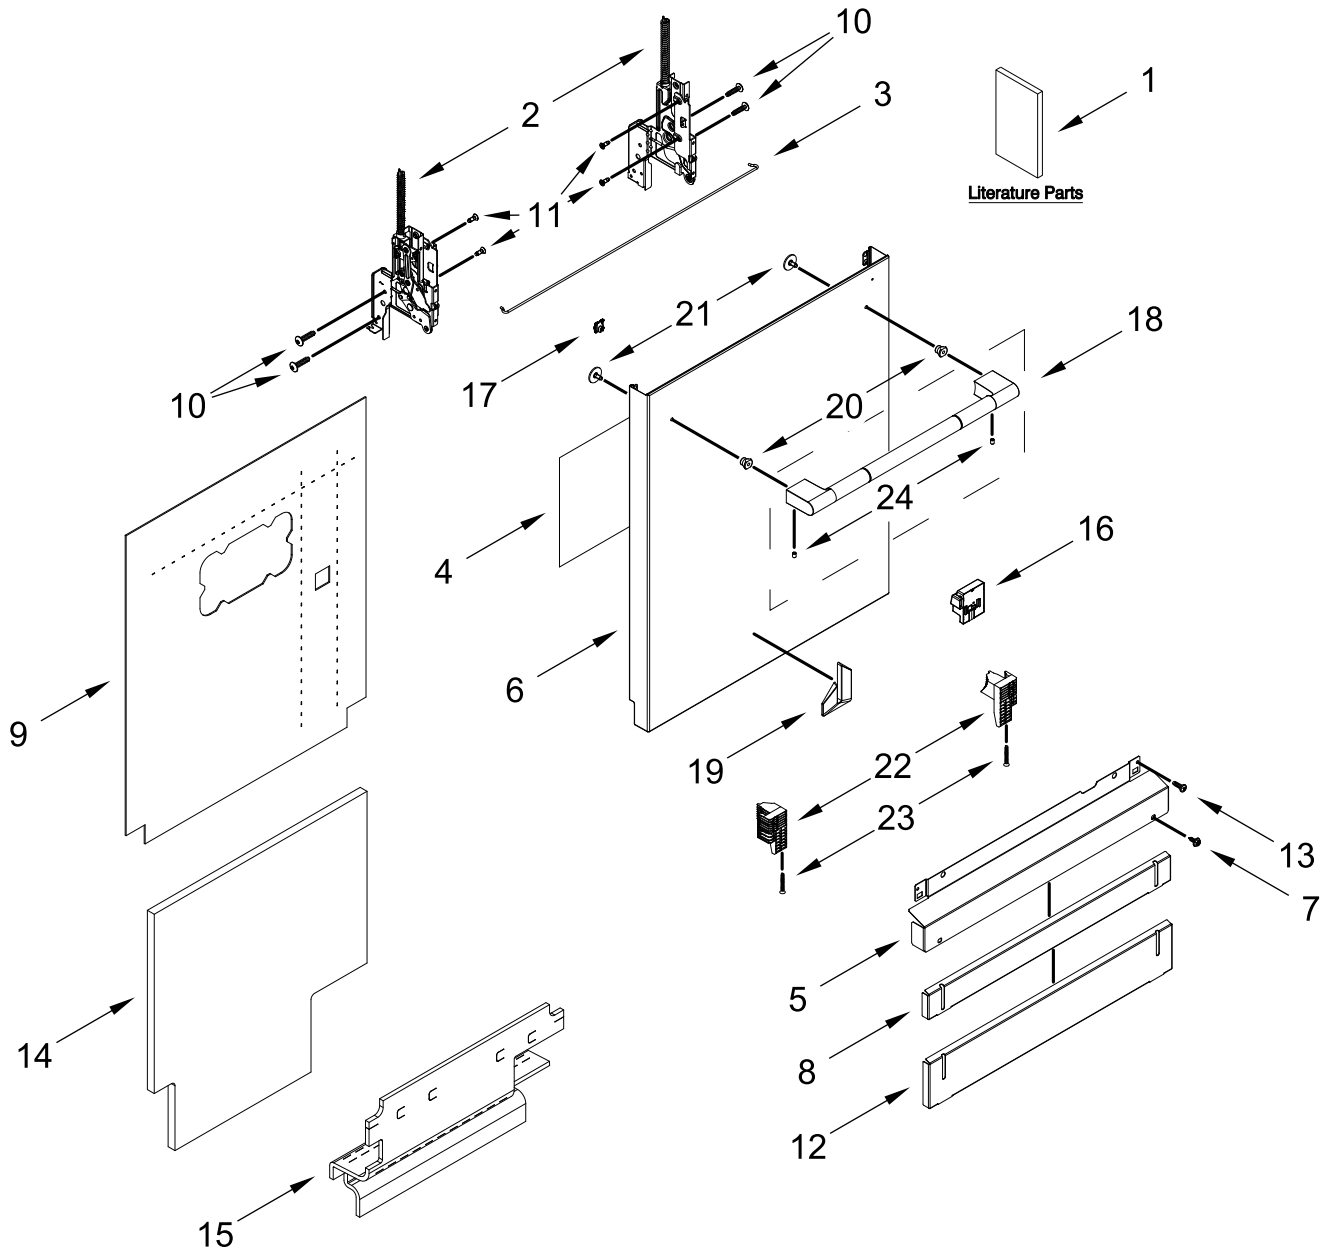

Dishwasher

MODELS:

JDAF5924RL0 (Stainless Steel)

DOOR AND PANEL PARTS

DOOR AND PANEL PARTS

<u>Illus. No.</u>	<u>Part No.</u>	<u>Description</u>	<u>Illus. No.</u>	<u>Part No.</u>	<u>Description</u>	<u>Illus. No.</u>	<u>Part No.</u>	<u>Description</u>
1		Literature Parts	8	W11625159	Panel, 2" Adjustable (Black)	20	W11049903	Stud, Mounting
	W11589935	Owners Manual				21	W10316572	Screw
	W11645479	Energy Guide	9	W11564603	Insulation, Inner Door	22	W11545526	Support, Door (Left)
	W11663923	Tech Sheet	10	W10942031	Screw		W11545528	Support, Door (Right)
2		Arm, Hinge	11	W10941985	Screw	23	W11381263	Screw
	W11673858	Left Hand	12	W11625156	Panel, 4" Adjustable (Black)	24	W10687133	Set Screw
	W11673857	Right Hand						
3	W11126789	Cross Brace, Door	13	W10942053	Screw			
4	W11641124	Insulation, Front Panel	14	W11575172	Insulation, Door			
5	W11625157	Panel, Main Access (Black)	15	W11609389	Insulation, Long Tub Lip			
6		Front Panel (Includes 4, 17, 19, 20, 21, 22, 23 & 24)	16	W11540965	Display, Floor			
	W11545423	Stainless	17	W11634283	Nut, Barrel			
			18	W11213316	Handle (Stainless)			
7	302868	Screw (Black)	19		Nameplate			
				W11238657	Stainless			

CONTROL PANEL AND INNER DOOR PARTS

CONTROL PANEL AND INNER DOOR PARTS

<u>Illus.</u> <u>No.</u>	<u>Part No.</u>	<u>Description</u>	<u>Illus.</u> <u>No.</u>	<u>Part No.</u>	<u>Description</u>	<u>Illus.</u> <u>No.</u>	<u>Part No.</u>	<u>Description</u>
1		Console Assembly (Includes Insert)	3	W10941960	Screw	5	W11091934	Latch Assembly (Includes Switch)
	W11524112	Black	4	W11381263	Screw	6	W11715716	Inner Door Assembly (Includes Soap Dispenser)
2	W11592240	Wiring Harness, Inner Door						