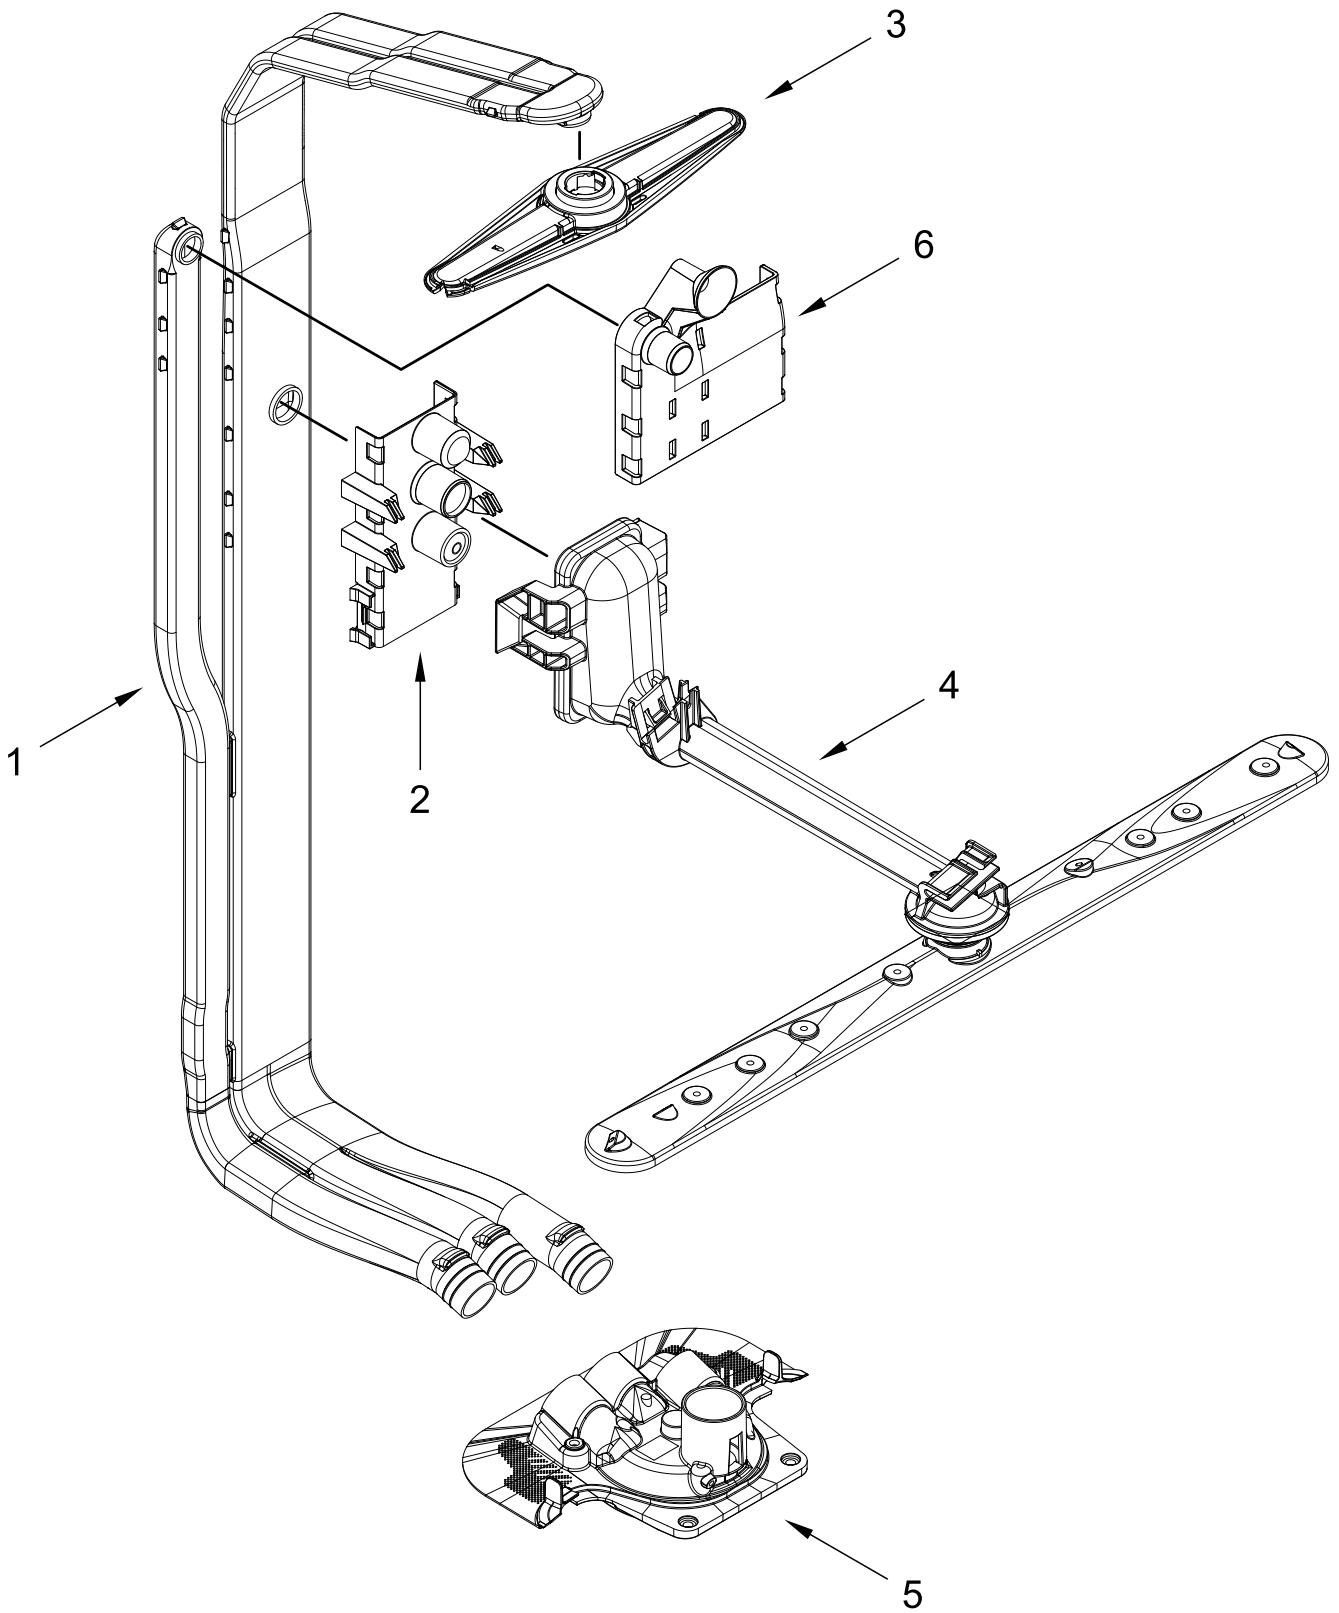

UPPER WASH AND RINSE PARTS

UPPER WASH AND RINSE PARTS

<u>Illus.</u> <u>No.</u>	<u>Part No.</u>	<u>Description</u>	<u>Illus.</u> <u>No.</u>	<u>Part No.</u>	<u>Description</u>	<u>Illus.</u> <u>No.</u>	<u>Part No.</u>	<u>Description</u>
1	W11668592	Feed Tube Assembly	3	W11522201	Sprayarm, Third Level	5	W11602499	Cover, Diverter
2	W11522213	Retainer, Docking (2nd Level)	4	W11680190	Upper Sprayarm Assembly	6	W11221214	Retainer, Docking (3rd Level)