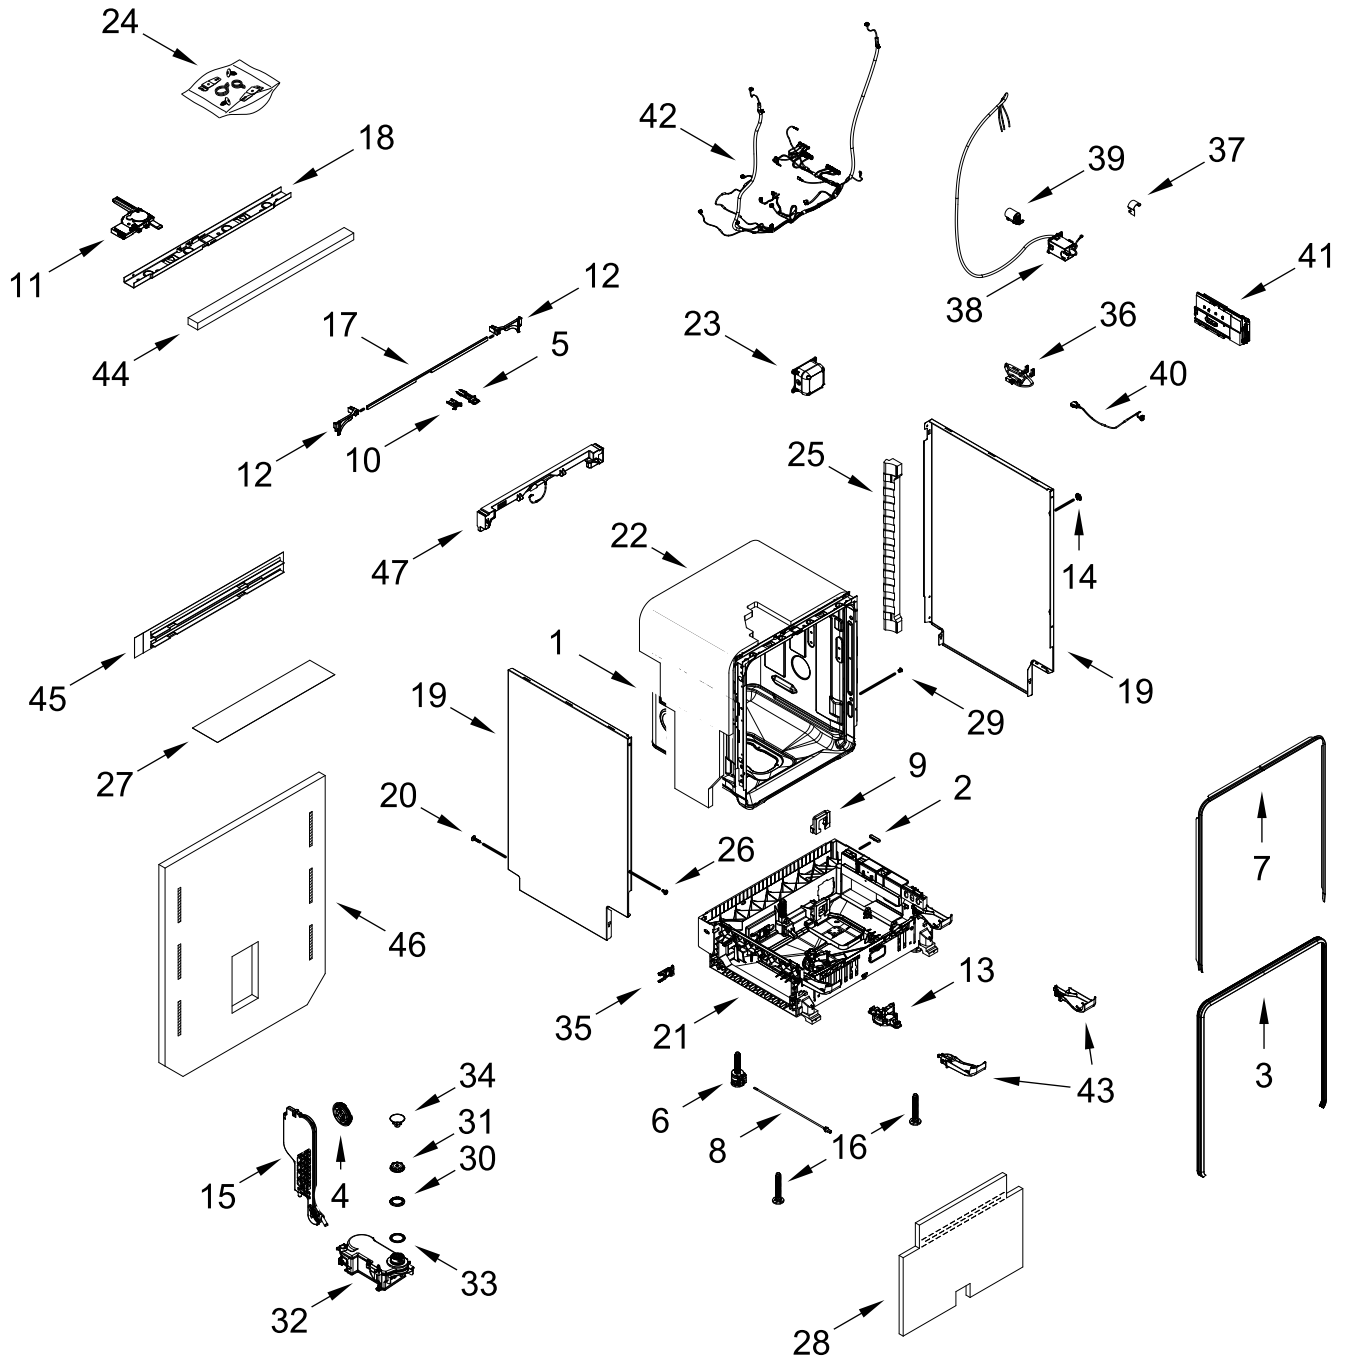

TUB AND FRAME PARTS

TUB AND FRAME PARTS

<u>Illus. No.</u>	<u>Part No.</u>	<u>Description</u>	<u>Illus. No.</u>	<u>Part No.</u>	<u>Description</u>	<u>Illus. No.</u>	<u>Part No.</u>	<u>Description</u>
1		Tub (Not Serviced)	17	W11317036	Cover, Top	34	W11509486	Funnel, Salt
2	W11671752	Pad, Tub Support	18	W11306174	Crossbar, Front Frame	35	W11686061	Plate, In/Out Hoses
3	W11658880	Gasket, Tub	19	W11355600	Side Panel (Left)	36	W11545951	Jumper, RFI to Control
4	W11236521	Nut, Air Break		W11355598	Side Panel (Right)	37	W10943118	Spring, Grounding
5	W11314779	Strike, Latch	20	W10986499	Screw	38	W11578108	Power Cord Assembly
6	W11316238	Assembly, Leveling Leg (Rear)	21	W11690567	Assembly, Base	39	W11418782	Filter, RFI
7	W11554391	Retainer, Tub Gasket	22	W11564606	Shield, Tub Sound	40	W11646878	Jumper Harness, Service Port
8	W11325471	Rod, Foot Adjustment (Rear)	23	W11643567	Assembly, Junction Box	41	W11561211	Control, Electronic
9	W11668893	Holder, Damper	24	W11696041	Miscellaneous Parts Bag	42	W11609316	Wiring Harness, Main
10	W11317043	Cover, Door Opening	25	W11525808	Spacer, Side Panel	43	W11684708	Channel, Overflow (Left)
11	W11590760	Assembly, Door Opening	26	W11350847	Screw		W11684709	Channel, Overflow (Right)
12	W11316692	Cover, Tub Corner (Left)	27	W11676404	Strip, Anti-Condensation	44	W11676843	Foam, Crossbar
	W11316688	Cover, Tub Corner (Right)	28	W11626034	Insulation, Floor	45	W11673775	Kit, Side Cover Installation
13	W11602936	Float Switch	29	W11656505	Button, Tub	46	W11600452	Insulation, Back
14	W11321022	Plug, Tub	30	W11227921	Nut, Softner	47	W11664579	Crossbar, Upper Rear
15	W11568183	Air Break	31	W11227934	Cap, Salt			
16	W11325130	Leg, Leveling (Front)	32	W11546882	Softener, Water			
			33	W11224085	Seal, Softener