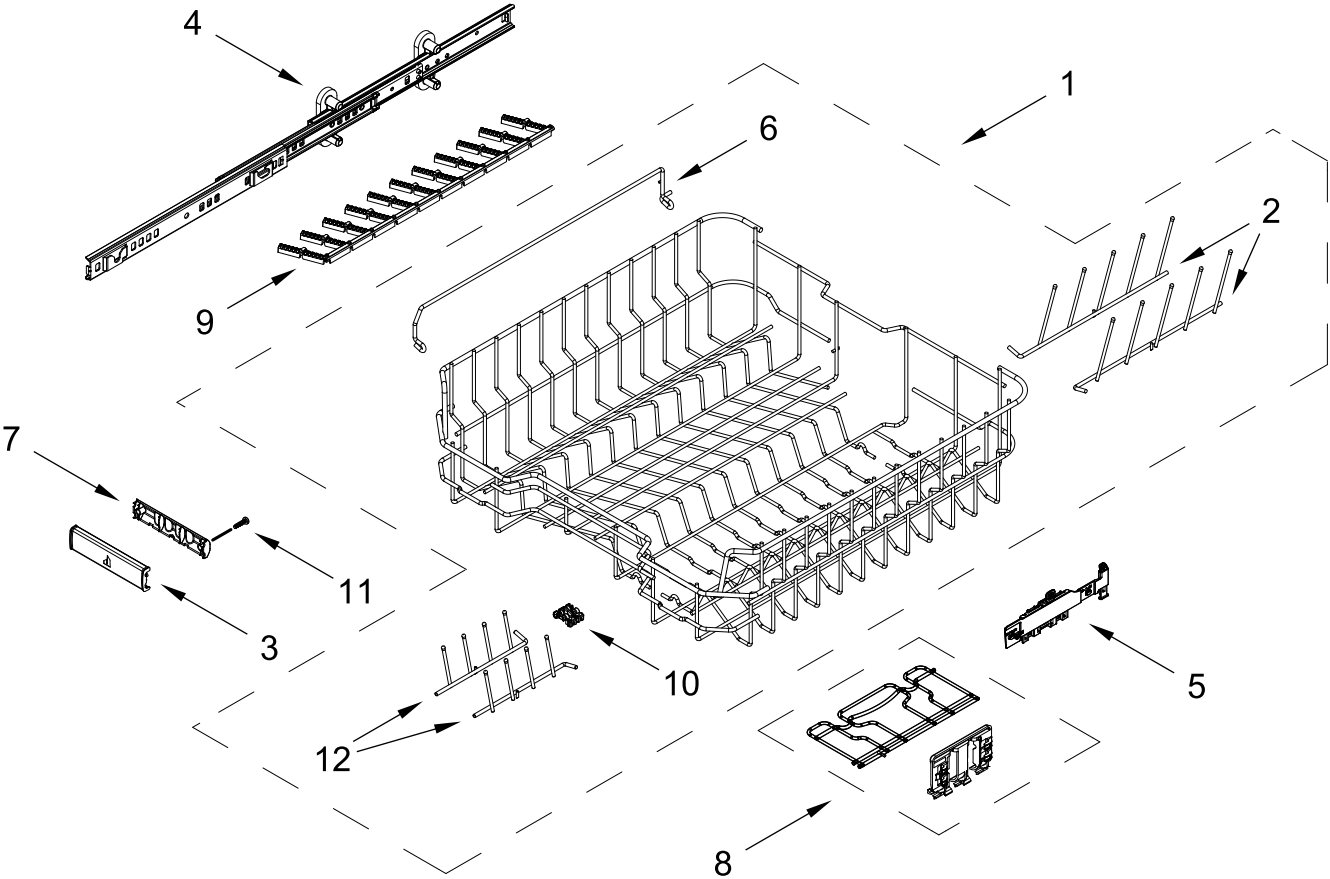

UPPER RACK AND TRACK PARTS

UPPER RACK AND TRACK PARTS

<u>Illus.</u> <u>No.</u>	<u>Part No.</u>	<u>Description</u>	<u>Illus.</u> <u>No.</u>	<u>Part No.</u>	<u>Description</u>	<u>Illus.</u> <u>No.</u>	<u>Part No.</u>	<u>Description</u>
1	W11534669	Dishrack, Upper	5	W11548662	Adjustment Assembly (Left)	10	W11315981	Clip, Tine Row
2	W11534673	Tine Row, Back (Left)		W11548661	Adjustment Assembly (Right)	11	W11337336	Screw
	W11534678	Tine Row, Back (Right)				12	W11521627	Tine Row, Front (Left)
3	W11590244	Handle, Front	6	W11521643	Support, Tine Row		W11521631	Tine Row, Front (Right)
4	W11549966	Assembly, Track & Mount (Left)	7	W11590236	Handle, Rear			
	W11549967	Assembly, Track & Mount (Right)	8	W11618606	Assembly, Cupshelf			
			9	W11538488	Tine Row, Fold Down