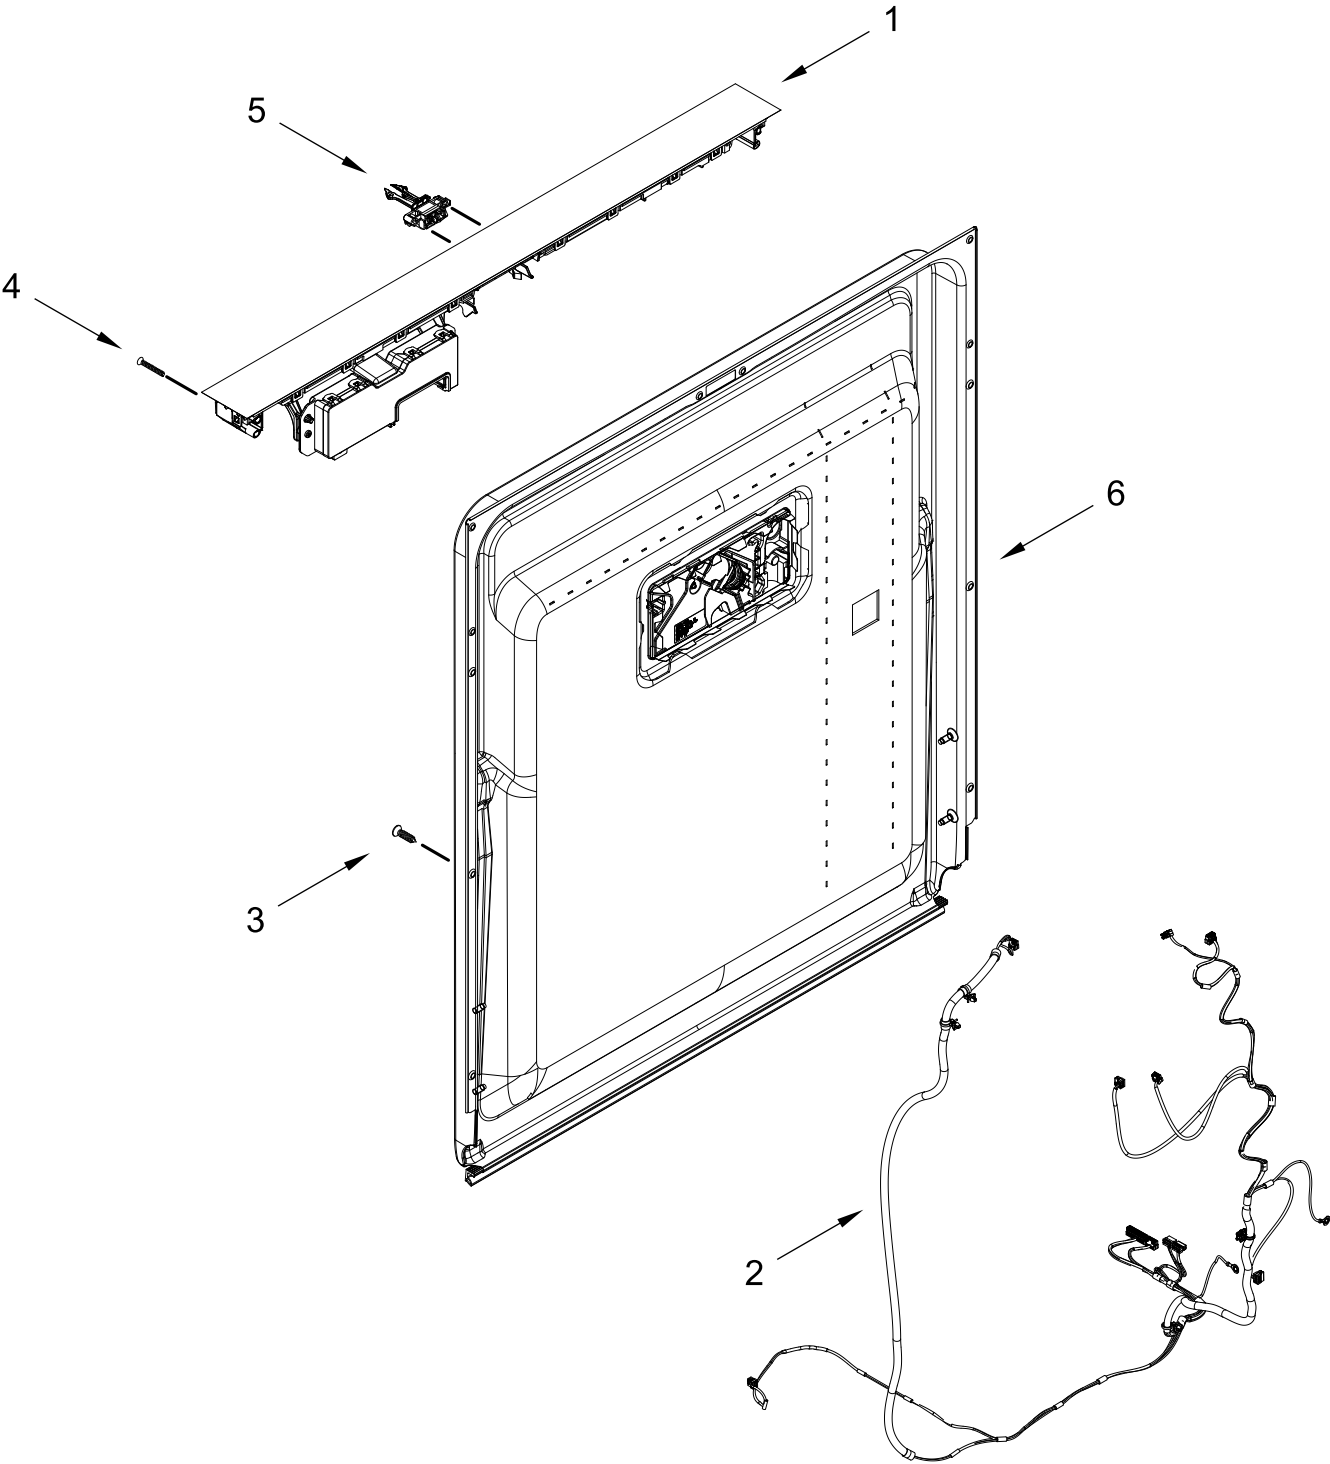

Dishwasher

MODELS:

JDAF5924RL0 (Stainless Steel)

DOOR AND PANEL PARTS

DOOR AND PANEL PARTS

<u>Illus. No.</u>	<u>Part No.</u>	<u>Description</u>	<u>Illus. No.</u>	<u>Part No.</u>	<u>Description</u>	<u>Illus. No.</u>	<u>Part No.</u>	<u>Description</u>
1		Literature Parts	8	W11625159	Panel, 2" Adjustable (Black)	20	W11049903	Stud, Mounting
	W11589935	Owners Manual				21	W10316572	Screw
	W11645479	Energy Guide	9	W11564603	Insulation, Inner Door	22	W11545526	Support, Door (Left)
	W11663923	Tech Sheet	10	W10942031	Screw		W11545528	Support, Door (Right)
2		Arm, Hinge	11	W10941985	Screw	23	W11381263	Screw
	W11673858	Left Hand	12	W11625156	Panel, 4" Adjustable (Black)	24	W10687133	Set Screw
	W11673857	Right Hand						
3	W11126789	Cross Brace, Door	13	W10942053	Screw			
4	W11641124	Insulation, Front Panel	14	W11575172	Insulation, Door			
5	W11625157	Panel, Main Access (Black)	15	W11609389	Insulation, Long Tub Lip			
6		Front Panel (Includes 4, 17, 19, 20, 21, 22, 23 & 24)	16	W11540965	Display, Floor			
	W11545423	Stainless	17	W11634283	Nut, Barrel			
			18	W11213316	Handle (Stainless)			
7	302868	Screw (Black)	19		Nameplate			
				W11238657	Stainless			

CONTROL PANEL AND INNER DOOR PARTS

CONTROL PANEL AND INNER DOOR PARTS

<u>Illus.</u> <u>No.</u>	<u>Part No.</u>	<u>Description</u>	<u>Illus.</u> <u>No.</u>	<u>Part No.</u>	<u>Description</u>	<u>Illus.</u> <u>No.</u>	<u>Part No.</u>	<u>Description</u>
1		Console Assembly (Includes Insert)	3	W10941960	Screw	5	W11091934	Latch Assembly (Includes Switch)
	W11524112	Black	4	W11381263	Screw	6	W11715716	Inner Door Assembly (Includes Soap Dispenser)
2	W11592240	Wiring Harness, Inner Door						