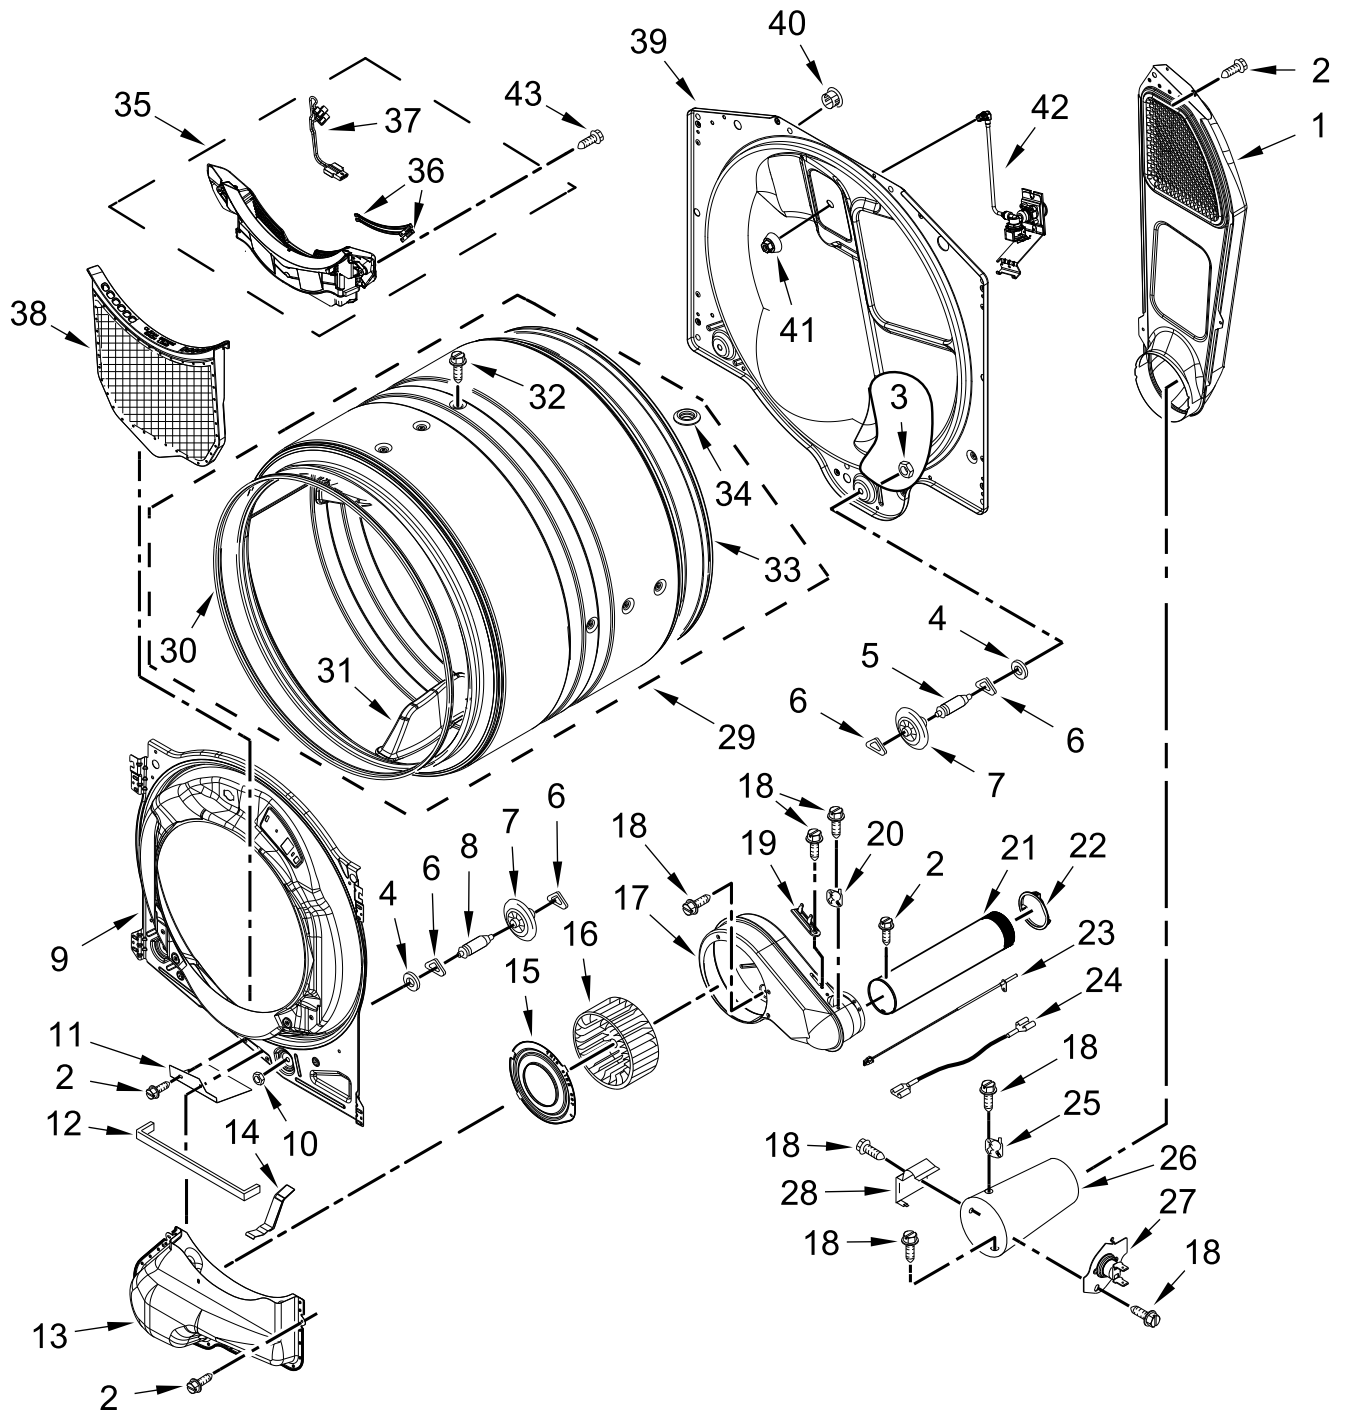

BULKHEAD PARTS

BULKHEAD PARTS

<u>Illus. No.</u>	<u>Part No.</u>	<u>Description</u>	<u>Illus. No.</u>	<u>Part No.</u>	<u>Description</u>	<u>Illus. No.</u>	<u>Part No.</u>	<u>Description</u>
1	W10293765	Assembly, Air Duct	15	W11655534	Assembly, Collar (Includes Seal)	30	W10521122	Seal, Drum Front
2	3390647	Screw	16	697772	Wheel, Blower	31	W10416098	Baffle, Drum
3	W10001120	Nut, Hex (Left Hand Thread)	17	W10211911	Housing, Blower	32	W10219342	Screw
4	3387459	Washer	18	693995	Screw	33	W10521118	Seal, Drum
5	W10359271	Shaft, Drum Roller - Right Hand Thread	19	W10693363	Fuse, Thermal (91C)	34	W10665050	Cap, Plug
6	W10512946	Washer, Tri Ring	20	8577274	Thermistor	35	W10672683	Assembly, Outlet Grill and Housing
7	W10314171	Roller, Support	21	W10342188	Exhaust Pipe	36	3387223	Sensor, Electrode
8	W10359272	Shaft, Drum Roller - Left Hand Thread	22	W10344699	Collar, Duct	37	W10298258	Harness, Sensor
9	W10673493	Bulkhead, Front	23	W10623852	Thermistor, Gas Inlet	38	W10516085	Lint Screen
10	3934666	Nut, Hex	24	W10920818	Jumper, Harness HMI (Board to Board)	39	W11209933	Gray
11	W11257251	Shield, Blower	25	3391912	Thermostat, Hi Limit	40	8529007	Bulkhead, Rear
12	W10211950	Seal, Housing Outlet	26	8573824	Funnel, Burner	41	W11100488	Plug, Rear Bulkhead
13	W10211896	Assembly, Lint Duct	27	8573713	Funnel, Burner	42	W11100488	Nozzle, Cap
14	W10414388	Clip, Lint Duct	28	338906	Cut-Off, Thermal	43	W11157054	Valve and Hose Assembly
			29	W10381481	Sensor, Radiant		3387230	Screw
					Assembly, Drum (Complete)