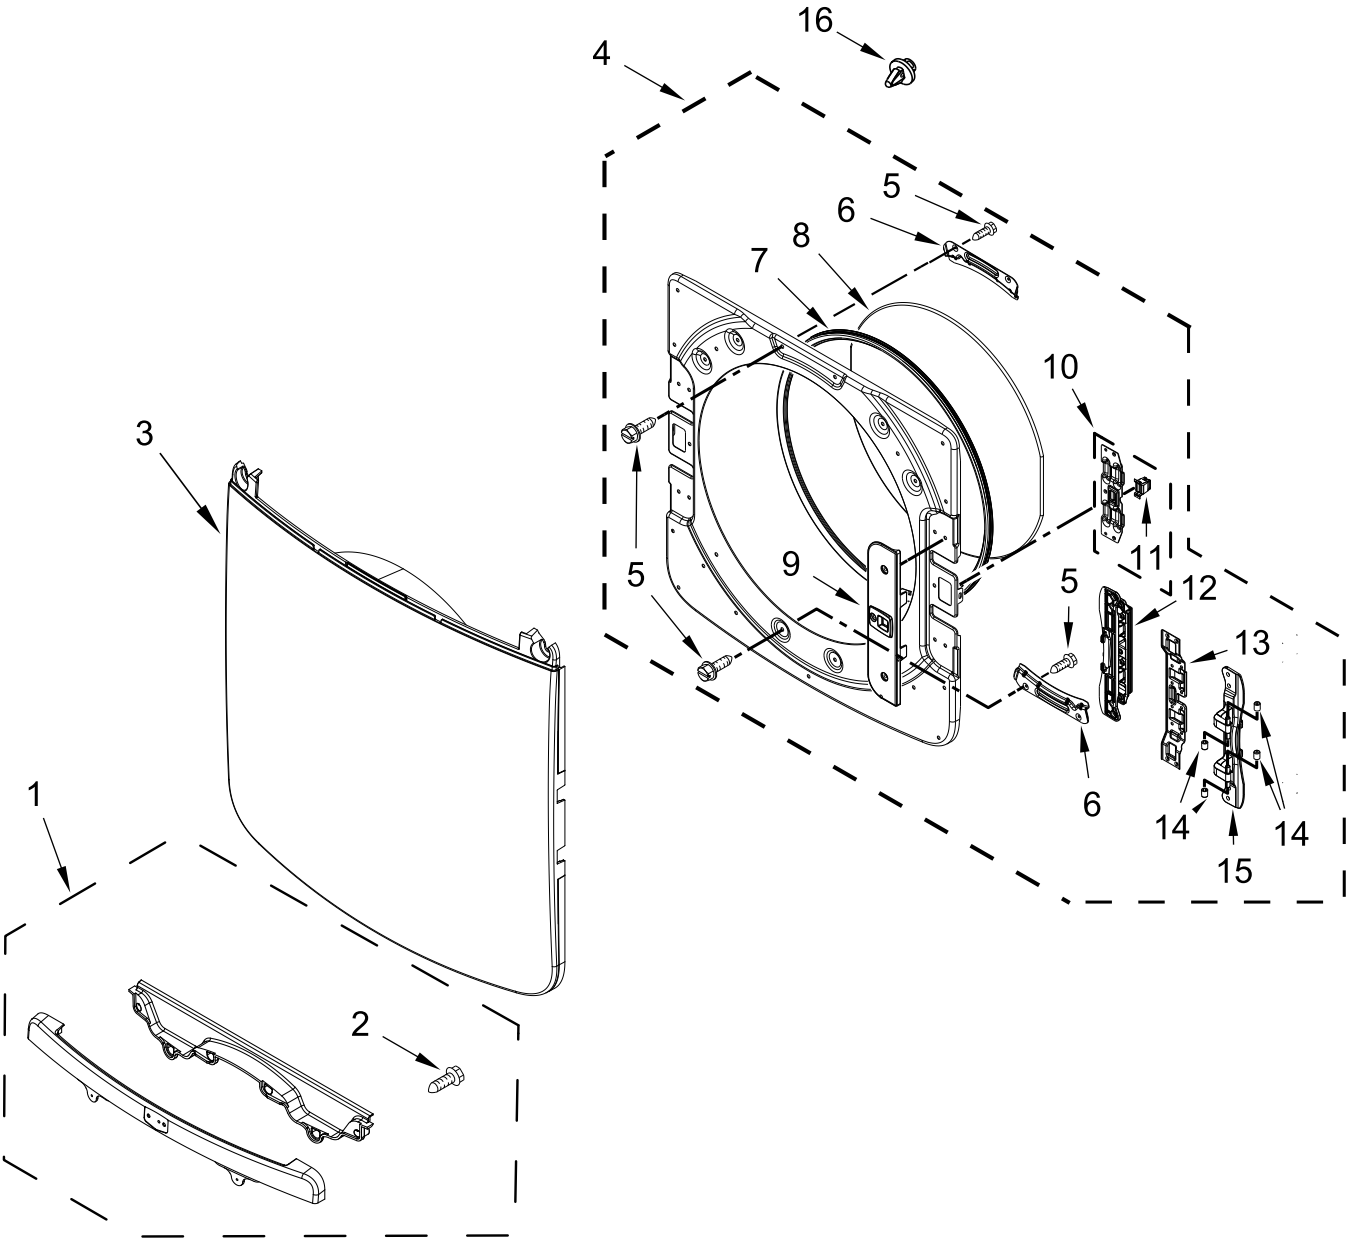

DOOR PARTS

DOOR PARTS

<u>Illus.</u> <u>No.</u>	<u>Part No.</u>	<u>Description</u>	<u>Illus.</u> <u>No.</u>	<u>Part No.</u>	<u>Description</u>	<u>Illus.</u> <u>No.</u>	<u>Part No.</u>	<u>Description</u>
1		Handle, Door	8	W10891207	Glass, Door	15	W10208419	Plate, Hinge Retainer
	W10626039	Black	9	W11178949	Cover, Door Catch	16	W11178950	Bumper, Door
2	9742177	Screw	10	W10208254	Assembly, Door Catch			
3	W11196020	Assembly, Outer Door	11	W10208401	Assembly, Spring Catch			
4	W11218177	Assembly, Inner Door	12	W10208414	Assembly, Door Hinge			
5	W10288126	Screw	13	W10208415	Hinge, Base			
6	W11096008	Bracket, Glass	14	W10208398	Cap, Hinge			
7	W11183899	Seal, Glass