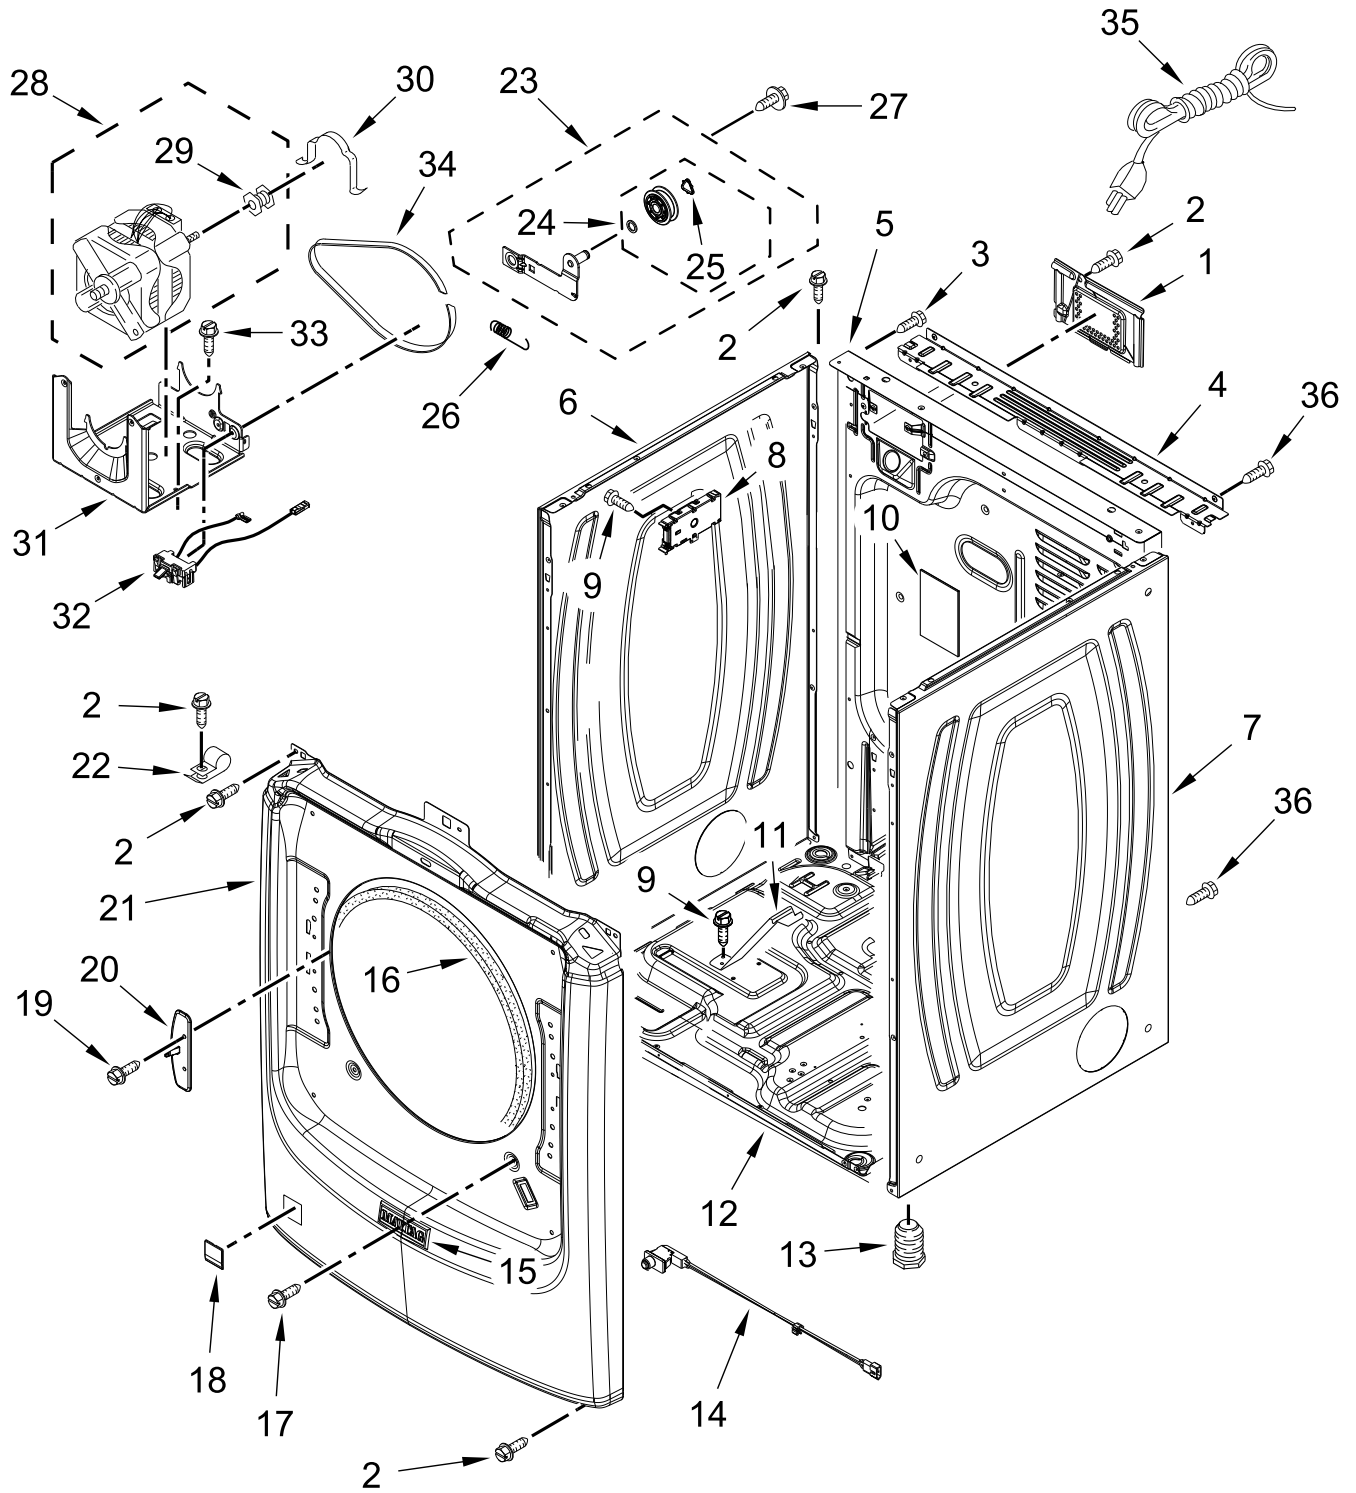

CABINET PARTS

CABINET PARTS

<u>Illus.</u> <u>No.</u>	<u>Part No.</u>	<u>Description</u>	<u>Illus.</u> <u>No.</u>	<u>Part No.</u>	<u>Description</u>	<u>Illus.</u> <u>No.</u>	<u>Part No.</u>	<u>Description</u>
1	8317339	Cover, Terminal Block	14	W11307535	Assembly, Door Switch	27	3389420	Screw
2	3390647	Screw	15	W10612925	Badge	28	W11322192	Assembly, Motor
3	W10773242	Screw	16	3387242	Seal, Front Panel	29	8066184	Pulley, Motor
4	W10208382	Bracket, Rear	17	3357011	Screw	30	W10121316	Clamp, Motor Mount
5	W10487430	Panel, Rear	18		Plug, Front Panel	31	W11404905	Bracket, Motor Mounting
6		Panel, Side (Left)		W11564884	Black	32	W10774832	Switch, Broken Belt
	W11194423	Black	19	W10288126	Screw	33	343641	Screw
7		Panel, Side (Right)	20	W10208250	Strike, Door	34	W11575710	Belt, Drive
	W11194424	Black	21		Panel, Front	35	W11308561	Cord, Power
8	W11529148	Appliance Control Unit (ACU)		W11590899	Black	36	489463	Screw
9	693995	Screw	22	3978776	Bracket, Gas Pipe			DRYER EXHAUST KIT NOT INCLUDED
10	W10504381	Pad, Foam	23	W10547287	Assembly, Idler	W10323246		Kit, 4-Way Vent
11	8529757	Bracket, Burner	24	W10468057	Assembly, Pulley			
12	8565046	Base, Cabinet	25	W10512946	Washer, Tri Ring			
13	3392100	Foot, Dryer	26	W10446781	Spring, Idler