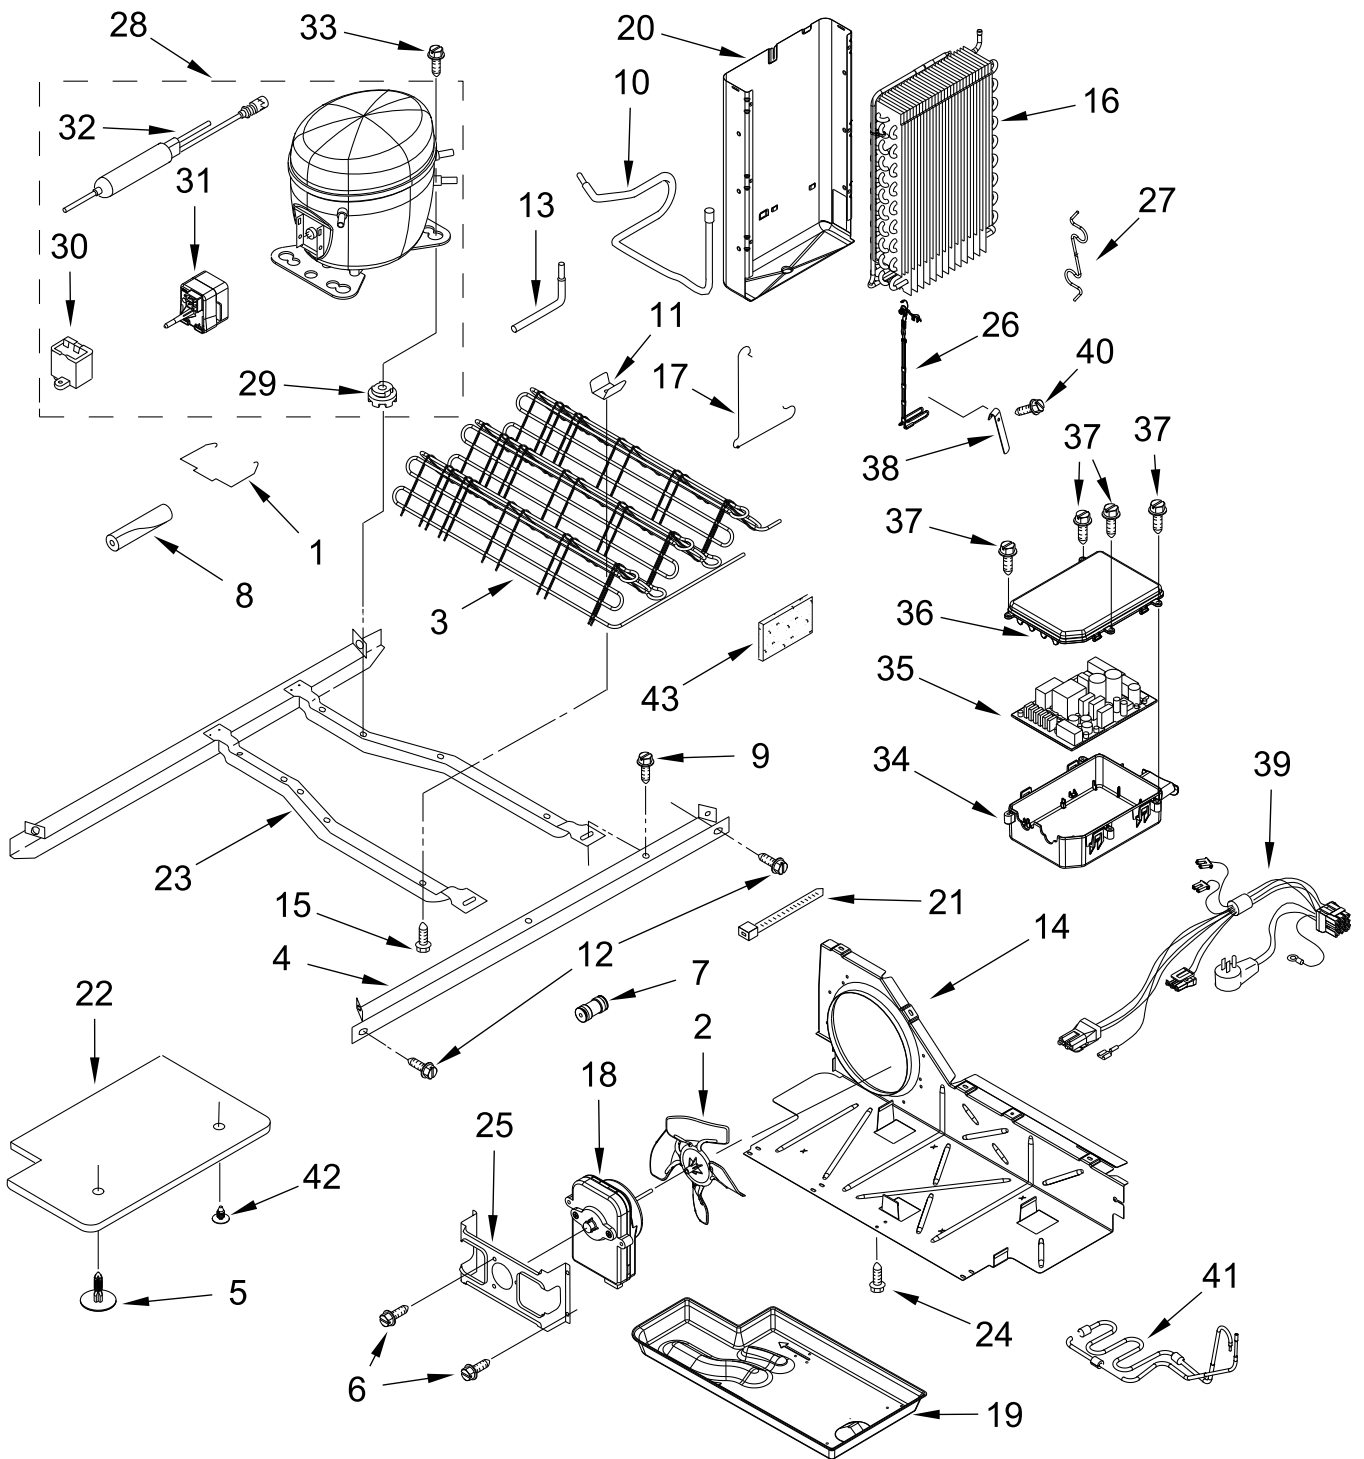

UNIT PARTS

UNIT PARTS

<u>Illus.</u> <u>No.</u>	<u>Part No.</u>	<u>Description</u>	<u>Illus.</u> <u>No.</u>	<u>Part No.</u>	<u>Description</u>	<u>Illus.</u> <u>No.</u>	<u>Part No.</u>	<u>Description</u>
1	W11495051	Strap, Bale	18	W11546724	Motor, Condenser Fan	32	W10805035	Drier (Service Drier Without Dye)
2	2225834	Blade, Fan	19	W11562498	Tray, Evaporator			(Also Order the Following Lokring Parts)
3	W11553540	Assembly, Condenser (Also Order the Following Lokring Parts)	20	W11400739	Assembly, Heat Shield and Drain Pan			
	W11506623	5 NK MS 00 (High Side to Condenser)	21	2263990	Tie, Wire		W11504433	6/4 NR MS 00 (Heat Loop to Drier)
	W11504445	5/4 NR MS 00 (Suction Line to Condenser)	22	W10905940	Assembly, Unit Cover (Bottom)		W11504447	5/1.8 NR MS 00 (Capillary Tube to Drier)
4	W10905882	Rail, Unit Mounting	23	W10905880	Frame, Unit Mounting (Includes Unit Mounting Rail)	33	489473	Screw
5	489396	Clip	24	489464	Screw	34	2323186	Box, Control
6	8533993	Screw	25	2181929	Bracket, Fan Mounting	35	W11321510	Control, Electronic
7	W10271541	Connector, Union	26	W11573116	Assembly, Defrost Heater and Evaporator Fan Harness (Includes Thermal Fuse)	36	W10313215	Cover, Electronic Control
8	2161302	Sleeve	27	W11603144	Clip, Defrost Heater	37	489478	Screw
9	489427	Screw	28	W11369198	Compressor (Also Order the Following Lokring Parts)	38	W11399989	Heat Probe
10	W11506458	Tube, Suction		W11504415	8.5/8 NR MS 00 (Suction Tube to Compressor)	39	W11383261	Assembly, Unit Wire
11	2311725	Clip, Condenser		W11504431	7/5 NR MS 00 (High Pressure Side to Compressor)	40	8533859	Screw
12	489340	Bolt		W11506619	8 NK MS 00 (Process Tube to Compressor)	41	W11442858	Assembly, Precooler Formed
13	2325479	Tube, Process				42	W10000080	Retainer, Push-In
14	W10896764	Baffle, Air				43	2169104	Insulation, Sound Deadening
15	8281232	Screw						REFRIGERANT CHARGE
16	W11357917	Evaporator (Also Order the Following Lokring Parts)						64 grams (R600a)
	W11504449	4/2 NR AL 00 (Capillary Tube to Evaporator)	29	W10806346	Grommet, Compressor			
	W11506619	8 NK MS 00 (Suction Line to Evaporator)	30	W10590083	Capacitor			
17	2161324	Clip, Defrost Heater	31	W11359381	Device, Combination Start (Start Relay and Overload)