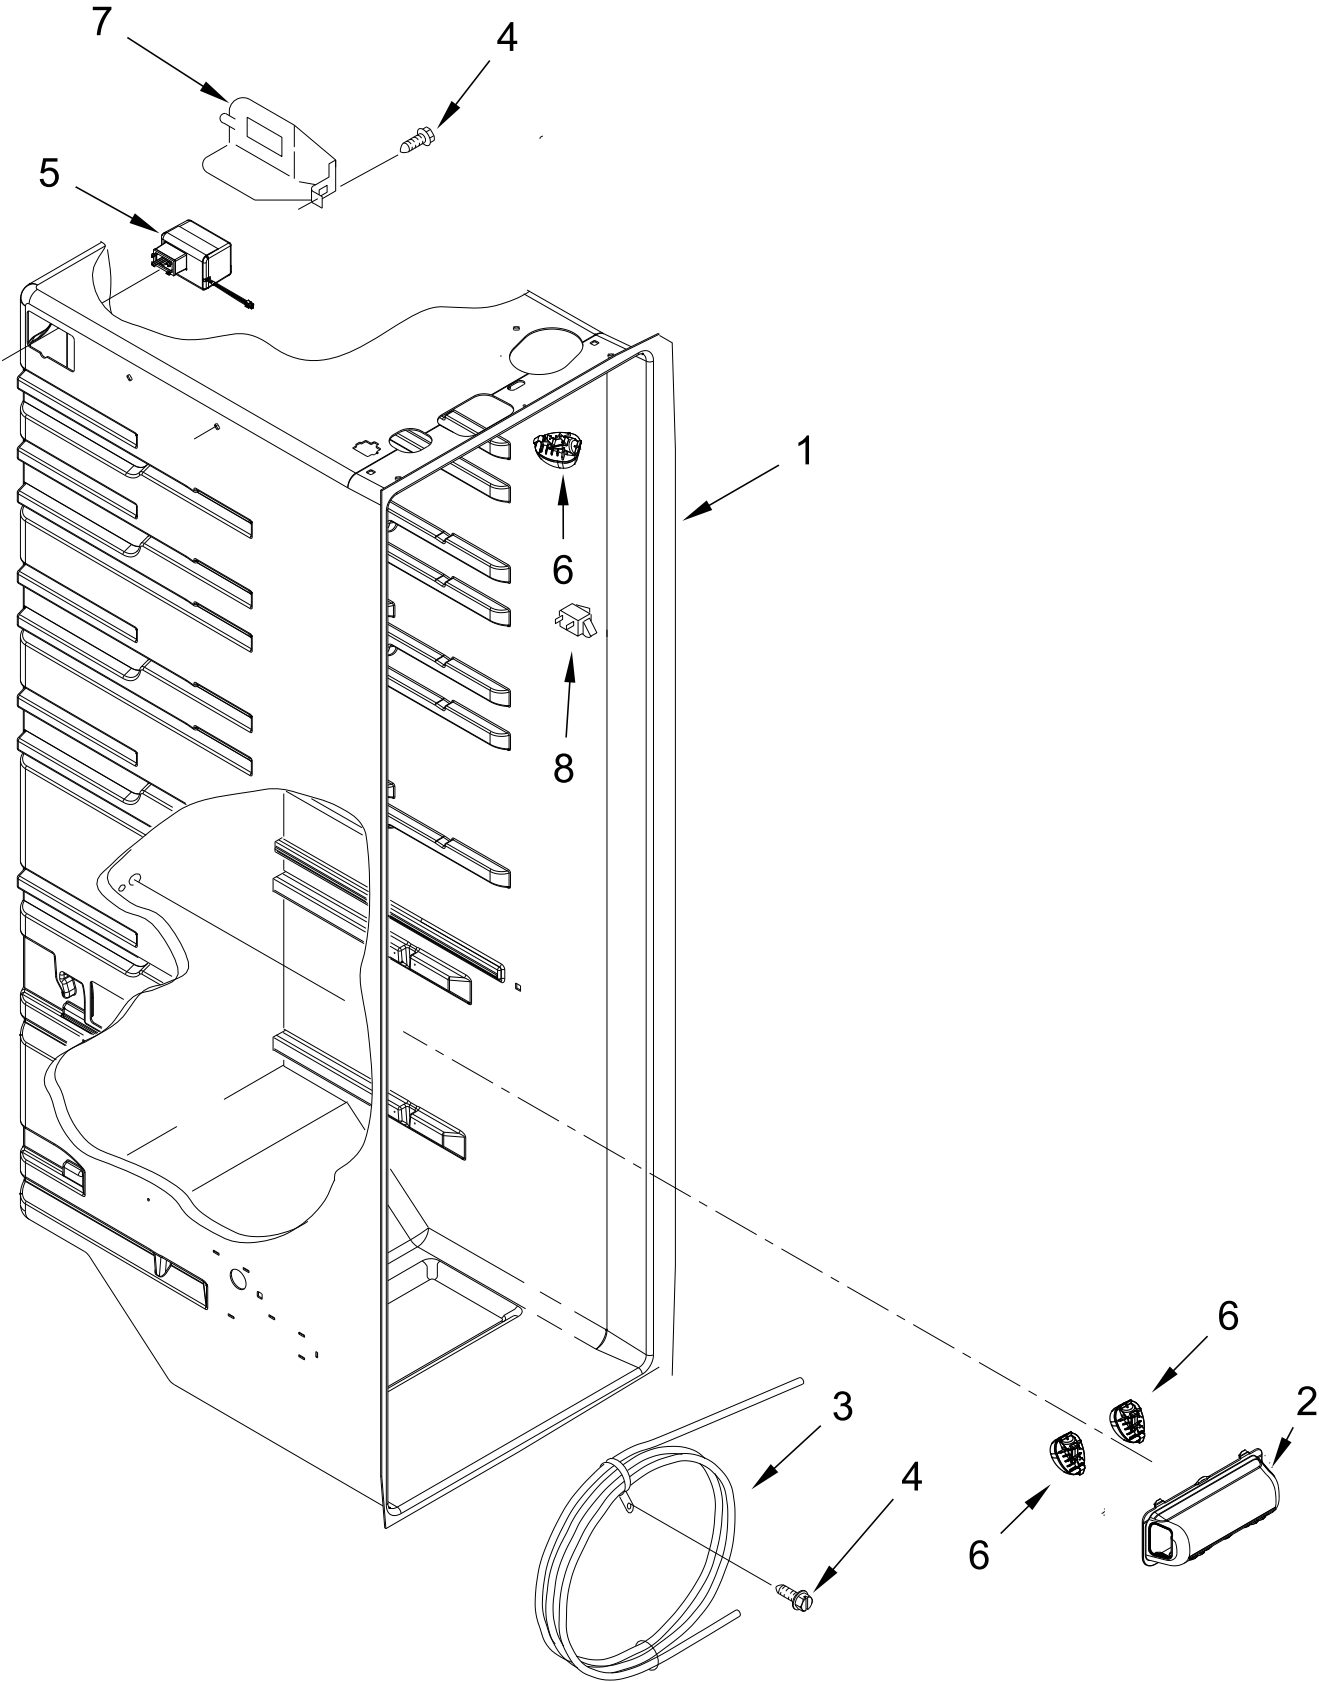

REFRIGERATOR LINER PARTS

REFRIGERATOR LINER PARTS

<u>Illus.</u> <u>No.</u>	<u>Part No.</u>	<u>Description</u>	<u>Illus.</u> <u>No.</u>	<u>Part No.</u>	<u>Description</u>	<u>Illus.</u> <u>No.</u>	<u>Part No.</u>	<u>Description</u>
1		Liner (Not A Serviceable Part)	4	W10141518	Screw	7	W11048608	Cover, Air Diffuser
2	W10166130	Lens, Light (Includes Gasket)	5	W11629068	Assembly, Air Diffuser (Includes RC & FC Thermistors)	8	W10847853	Switch, Rocker
3	W11531176	Tubing, Water Reservoir	6	W11549780	Light Module, LED