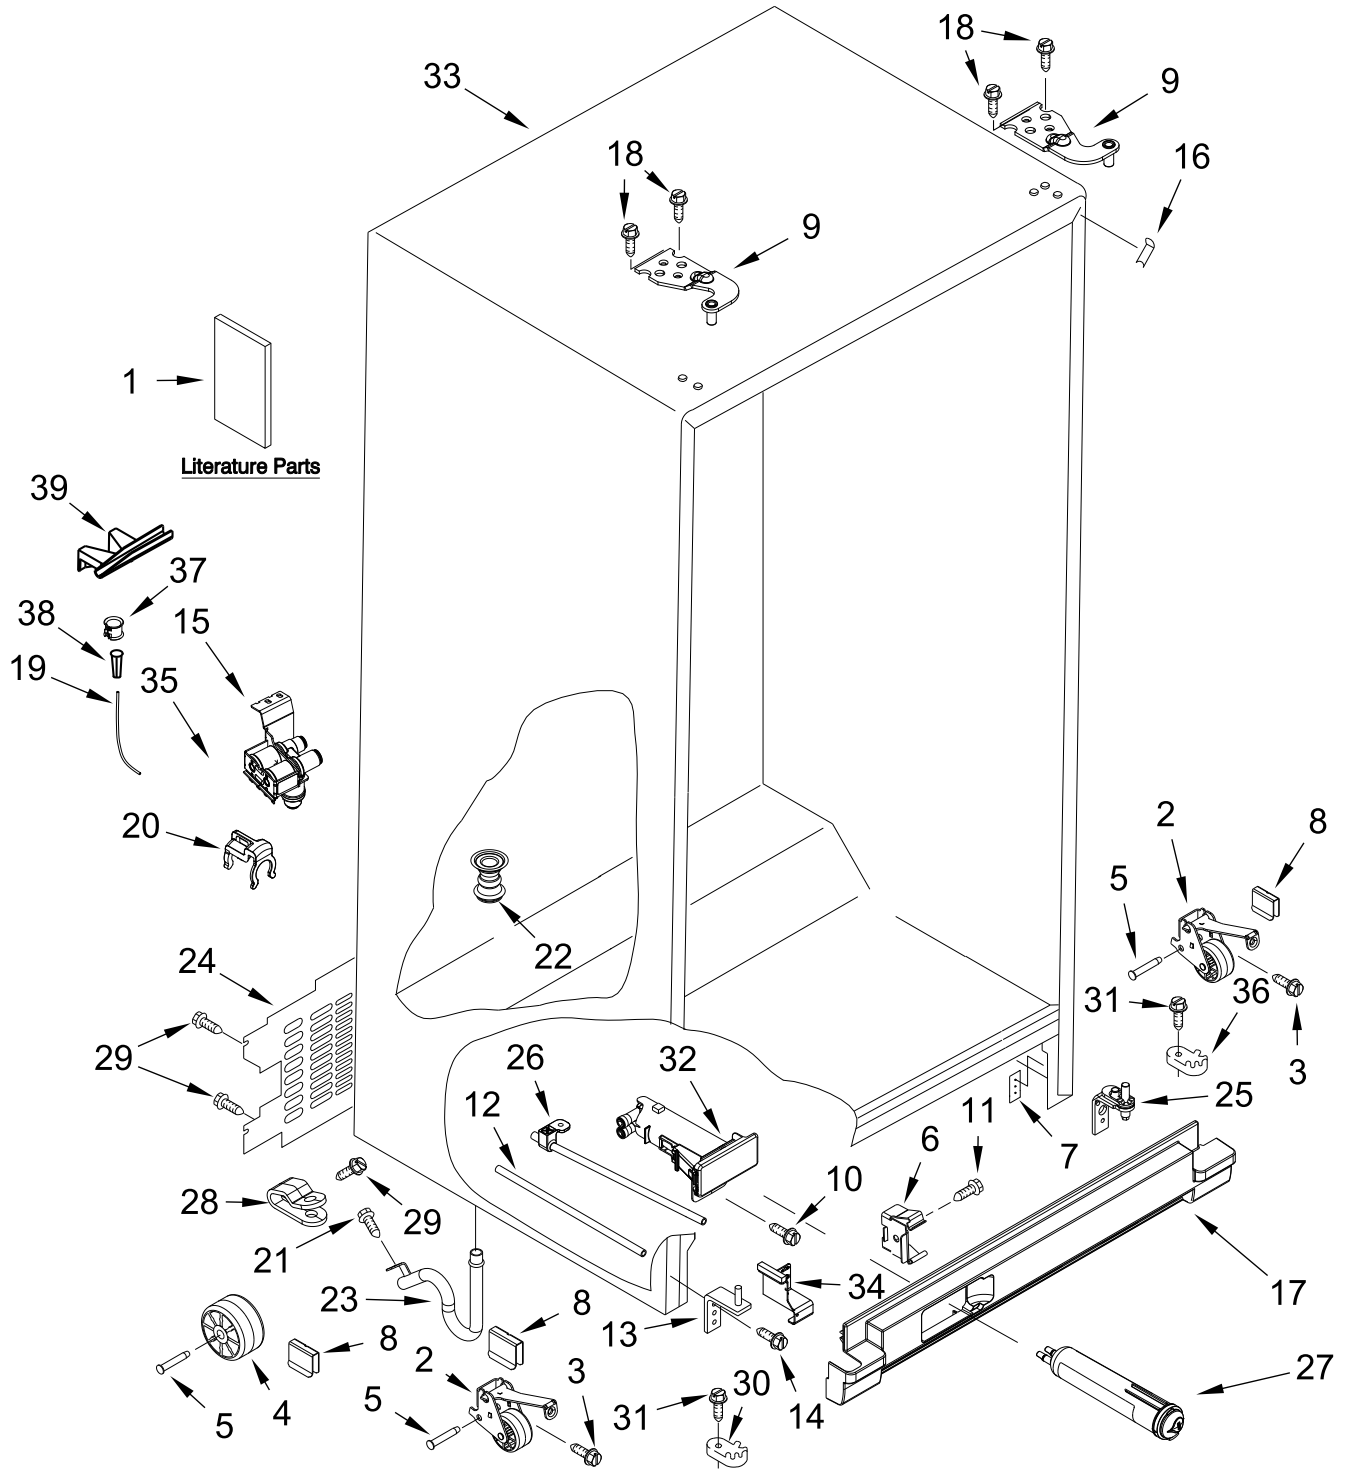

REFRIGERATOR

MODELS:

WRS321SDHW10 (White)

WRS321SDHB10 (Black)

WRS321SDHV10 (Black Stainless)

CABINET PARTS

CABINET PARTS

<u>Illus. No.</u>	<u>Part No.</u>	<u>Description</u>	<u>Illus. No.</u>	<u>Part No.</u>	<u>Description</u>	<u>Illus. No.</u>	<u>Part No.</u>	<u>Description</u>
1		Literature Parts	13	W11093938	Assembly, Bottom Hinge (Freezer)	26	W10900449	Tube, Filter Inlet
	W11484052	Use & Care Guide	14	3400113	Screw	27	W10735398	Filter, Water
		Tech Sheet	15	W11563296	Assembly, Filter Valve	28	W11234470	Clamp, Plastic
	W11641238	English	16		Filler, Wrapper	29	W10141645	Screw
	W11641243	French		W11219639	White	30	W11095731	Closer, Door (Freezer)
	W11647250	Energy Guide		W11219641	Black	31	W10142234	Screw
2		Assembly, Roller	17		Grille	32		Housing, Water Filter
	W10304660	Left Hand		W11226346	White		W11036340	White
	W10304659	Right Hand		W11226347	Black		W11036341	Black
3	2152958	Screw	18	W10290781	Screw, Hinge	33		Cabinet (Not A Servicable Part)
4	2150304	Roller	19	W10357069	Tube, Water	34	W10897565	Assembly, Bracket
5	2262072	Axle, Roller	20	W11091654	Connector, Double Lock	35	W11175632	Locking Ring (1/4)
6	2155013	Clip, Grille	21	489464	Screw		W11175631	Locking Ring (5/16)
7	W11036715	Plate, Screw (Refrigerator)	22	W11424515	Fitting, Drain	36	W10905504	Closer, Lower Cam Door (Refrigerator)
	W10904380	Plate, Screw (Freezer)	23	W11404685	Extension, Drain Fitting	37	W10329003	Clamp, Tube
8	W11087168	Clip, Roller	24	W11613262	Cover, Unit	38	2181939	Insert, Tube
9		Hinge, Top	25	W11097327	Assembly, Bottom Hinge (Refrigerator - Also includes Door Cam)	39	W11605929	Chute, Water
	W11167022	Left Hand						
	W11167023	Right Hand						
10	489500	Screw						
11	8281149	Screw						
12	W10900447	Tube, Filter Outlet						