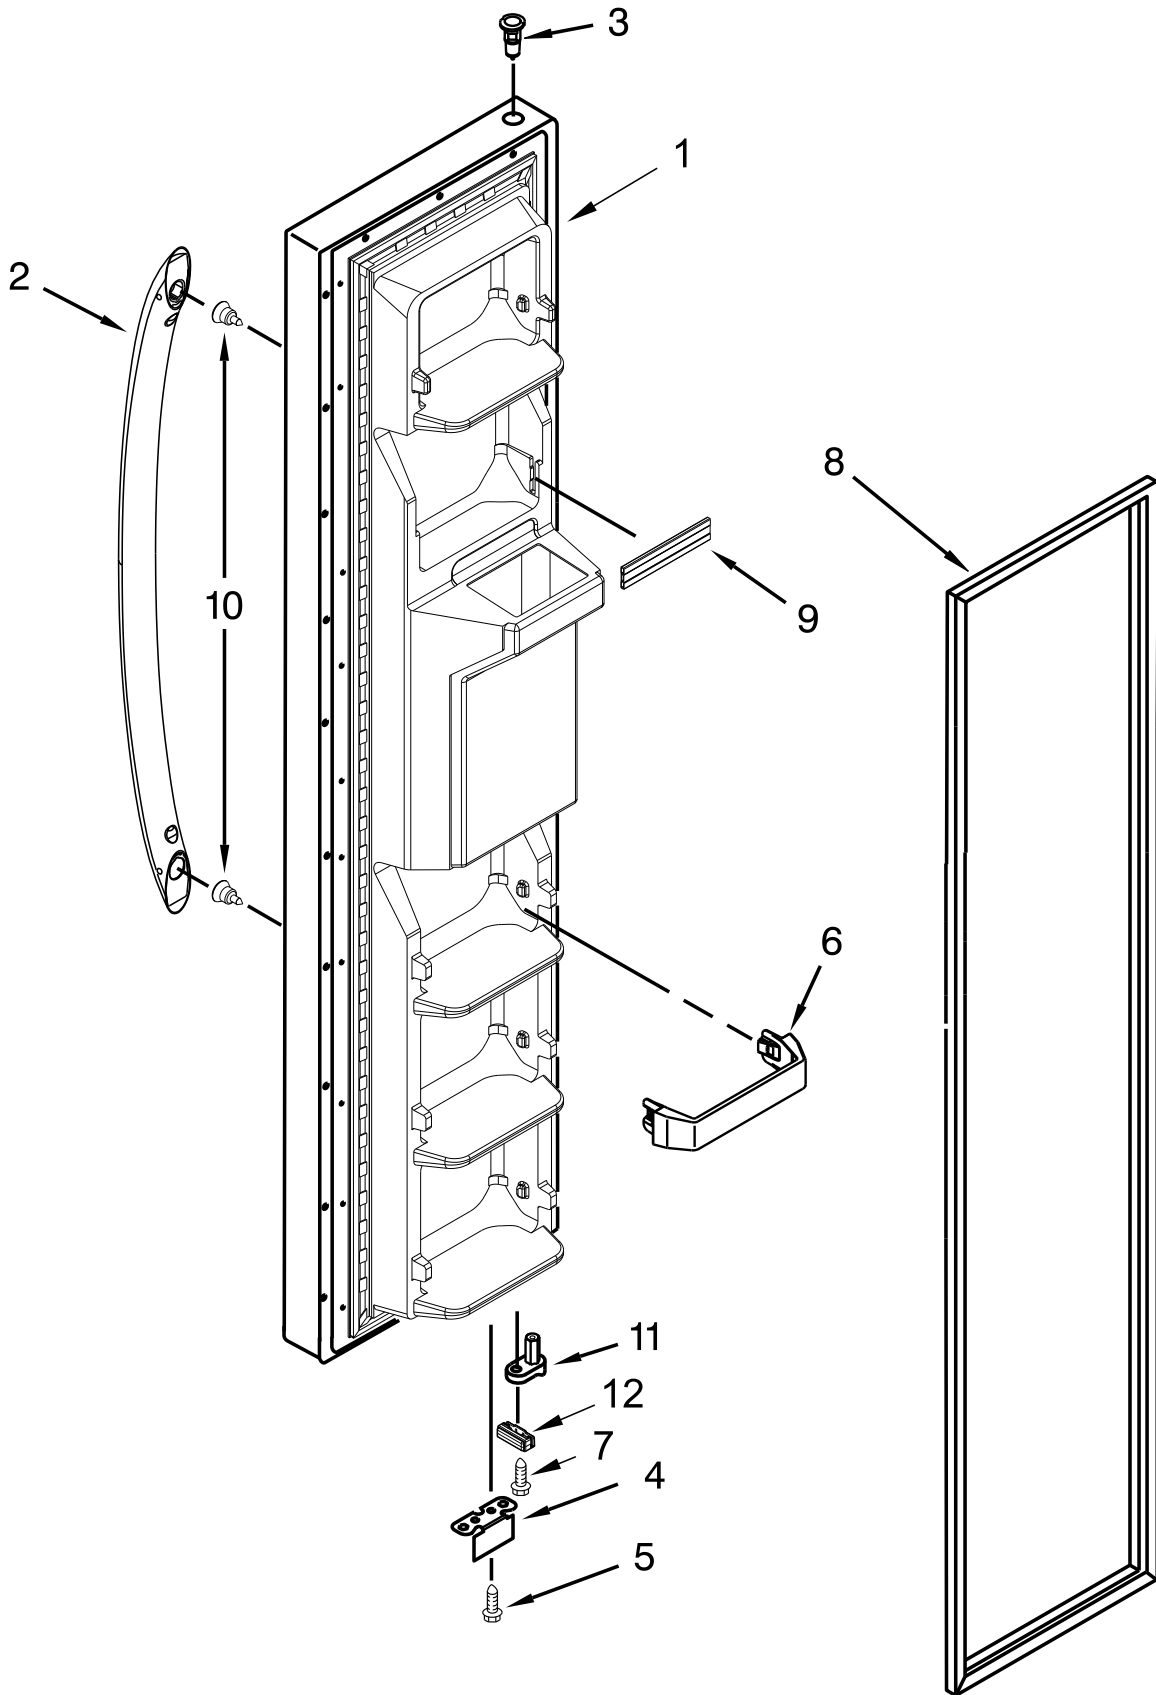

FREEZER DOOR PARTS