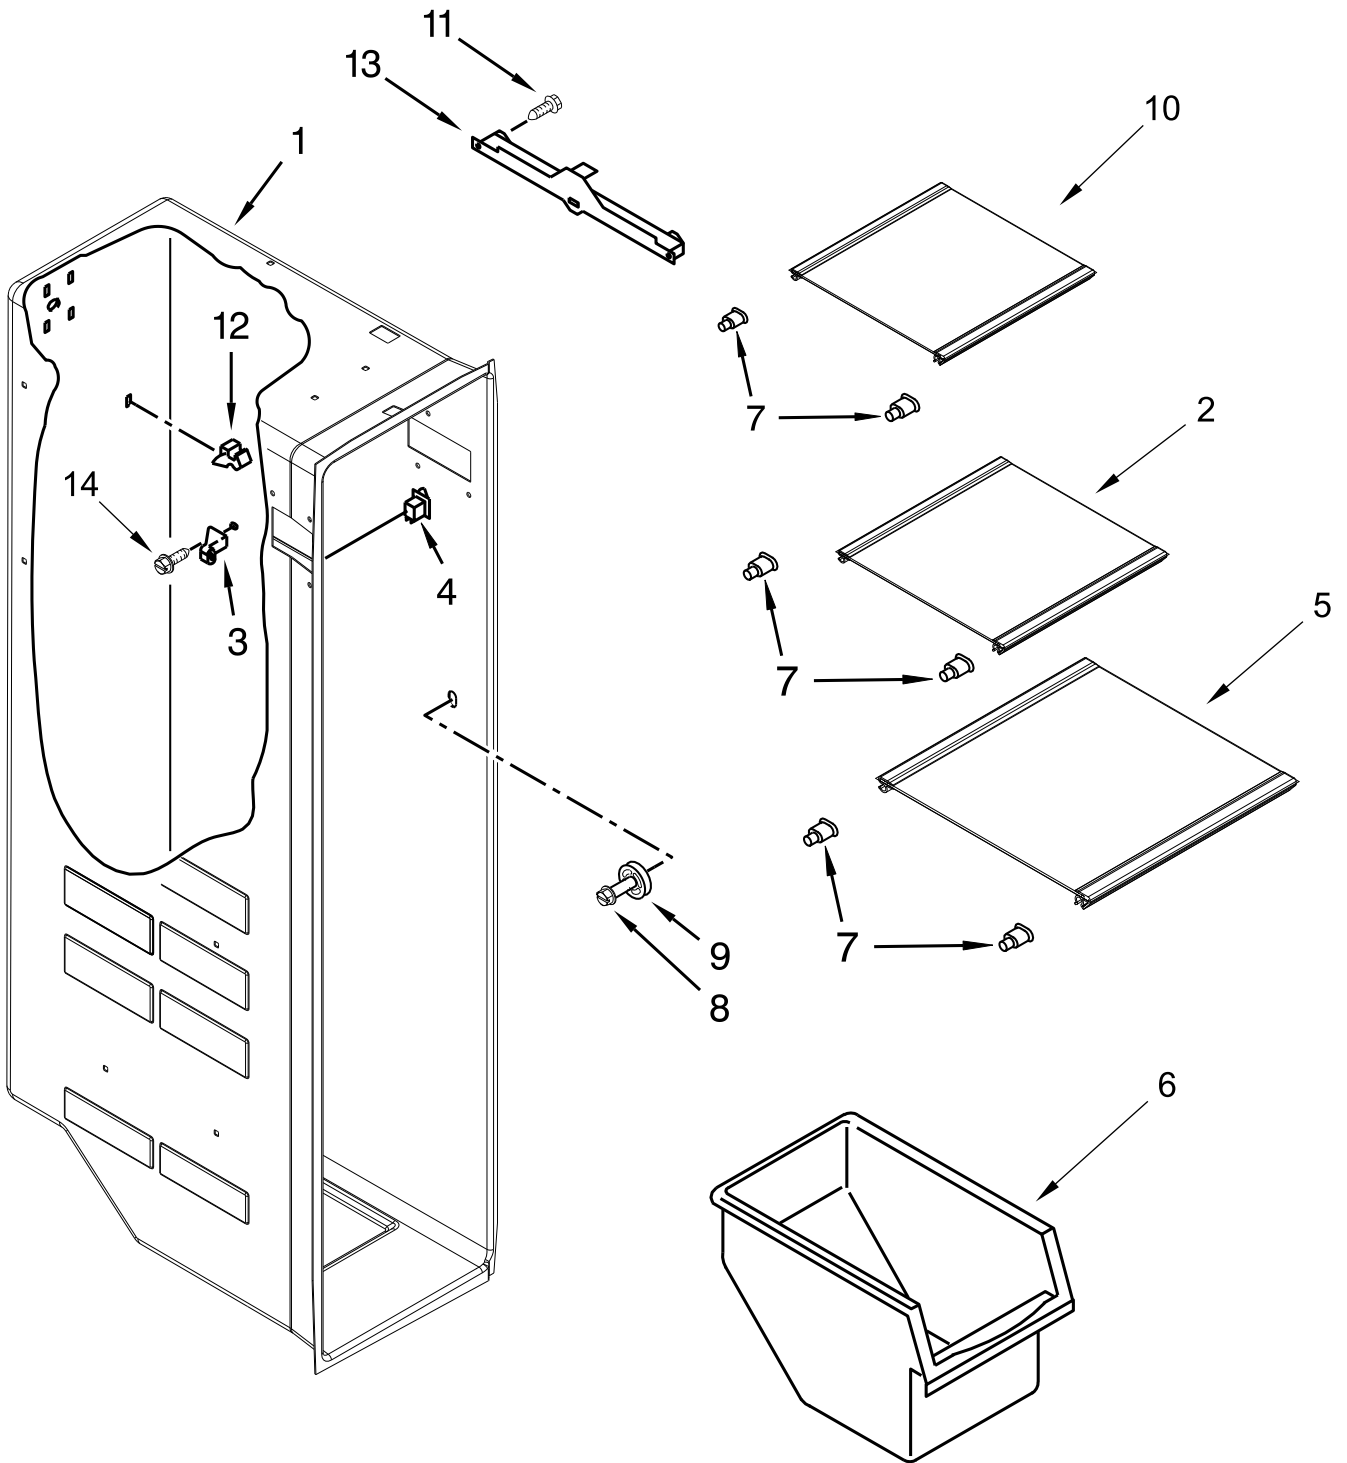

FREEZER LINER PARTS

FREEZER LINER PARTS

<u>Illus.</u> <u>No.</u>	<u>Part No.</u>	<u>Description</u>	<u>Illus.</u> <u>No.</u>	<u>Part No.</u>	<u>Description</u>	<u>Illus.</u> <u>No.</u>	<u>Part No.</u>	<u>Description</u>
1		Liner (Not A Serviceable Part)	6	2309758	Bin, Freezer	12	2315163	Clip, Air Duct
2	W11048572	Shelf, Glass (Middle)	7	W10130299	Cup, Shelf	13	W10845585	Slide, Ice Container (Left)
3	2196206	Stud, Support	8	W10191954	Screw		W10845583	Slide, Ice Container (Right)
4	W10847849	Switch, Light	9	2196208	Assembly, Stud			
5	W11454957	Shelf, Glass (Bottom)	10	W11048569	Shelf, Glass (Top)	14	3400893	Screw
			11	489100	Screw