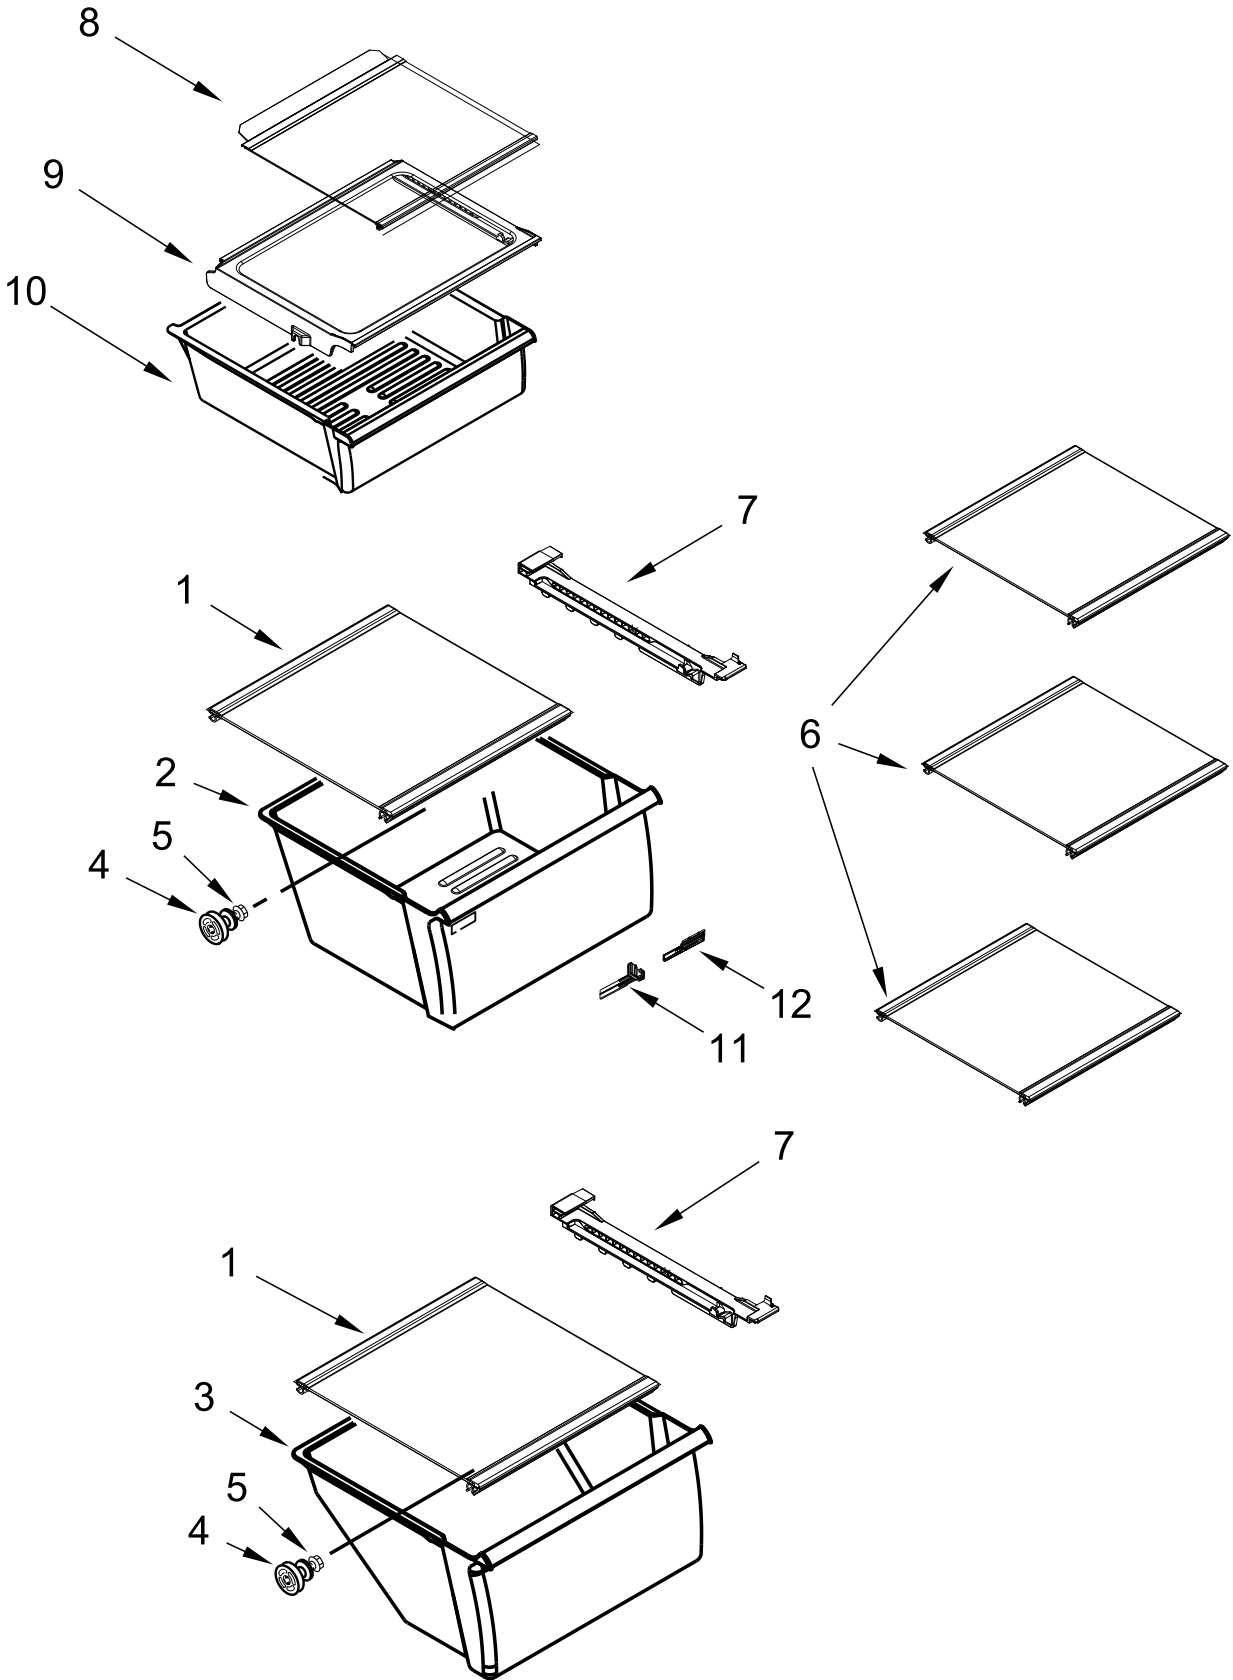

REFRIGERATOR SHELF PARTS

REFRIGERATOR SHELF PARTS

<u>Illus.</u> <u>No.</u>	<u>Part No.</u>	<u>Description</u>	<u>Illus.</u> <u>No.</u>	<u>Part No.</u>	<u>Description</u>	<u>Illus.</u> <u>No.</u>	<u>Part No.</u>	<u>Description</u>
1	W11495083	Assembly, Cover	7	W11495059	Track, Holder (Left Hand)	10	W11046493	Pan, Snack
2	W11046494	Pan, Crisper				11	W10282883	Slide, Humidity
3	W11046495	Pan, Meat		W11495062	Track, Holder (Right Hand)	12	W10282880	Housing, Humidity
4	W10173126	Assembly, Shelf Stud	8	W11351247	Shelf, Snack			
5	W10191954	Screw	9	W10912335	Holder, Snack Pan			
6	W11135529	Assembly, Shelf