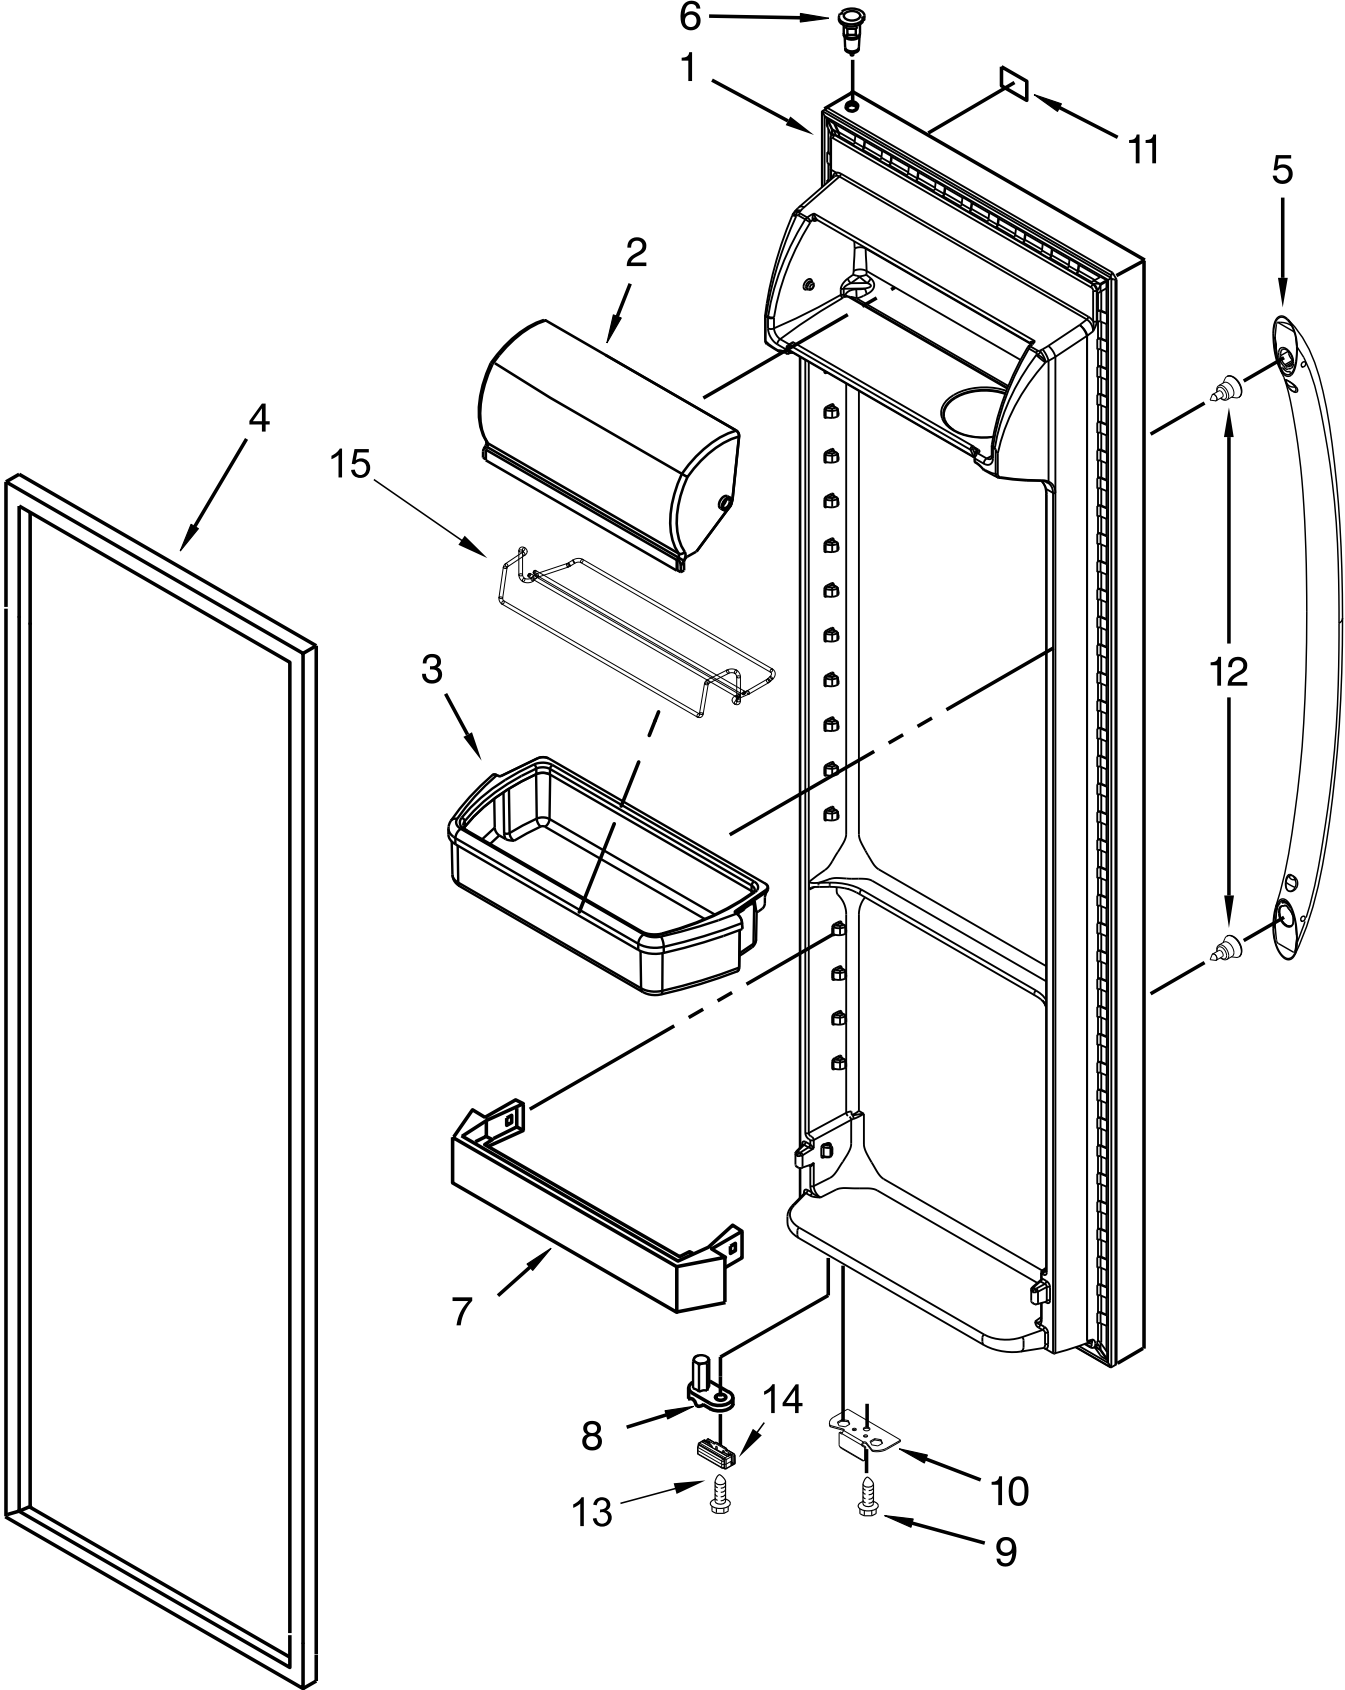

MOTOR AND ICE CONTAINER PARTS

<u>Illus. No.</u>	<u>Part No.</u>	<u>Description</u>	<u>Illus. No.</u>	<u>Part No.</u>	<u>Description</u>	<u>Illus. No.</u>	<u>Part No.</u>	<u>Description</u>
1	W11307588	Bracket, Motor	14	W10278731	Blade, Rotary A	29	W10185018	Housing, Crusher
2	W10884561	Motor, Dispenser	15	W10278732	Blade, Rotary B	30	1119017	Deflector, Ice
3	2152713	Assembly, Solenoid	16	W10278733	Blade, Rotary C	31	489234	Washer, Plain Upper Cam
4	W11549780	Light Module, LED	17	489234	Washer, Plain Upper Cam	32	489236	Ring, Retainer
5	W10138206	Spacer - Crusher Housing	18	W10181990	Blade, Fixed	33	W10698668	Coupling, Ice Conveyor
6	W11218402	Assembly, Ice Dispenser Wiring	19	W10189708	Block, Blade	34	W11633658	Complete Icemaker Assembly
7	489399	Screw	20	489229	Pin, Roll	35	2149100	Guide, Solenoid
8	W10169511	Coupling, Motor	21	W10295082	Auger	100	W10558424	Ice Container, Complete
9	W10189274	Cover, Ice Container Front	22	W10698642	Drum			
10	W11351745	Door, Ice	23	W10403781	Baffle, Floating			
11	W10670844	Container, Ice	24	1119018	Nut, Bearing			
12	W11032812	Spacer, Step	25	W10838981	Arm, Control			
13	W11032808	Spacer, Flat	26	1119020	Spring, Return			
			27	1119021	Clip, Retainer (Dispenser Rod)			
			28	488886	Screw			

REFRIGERATOR DOOR PARTS