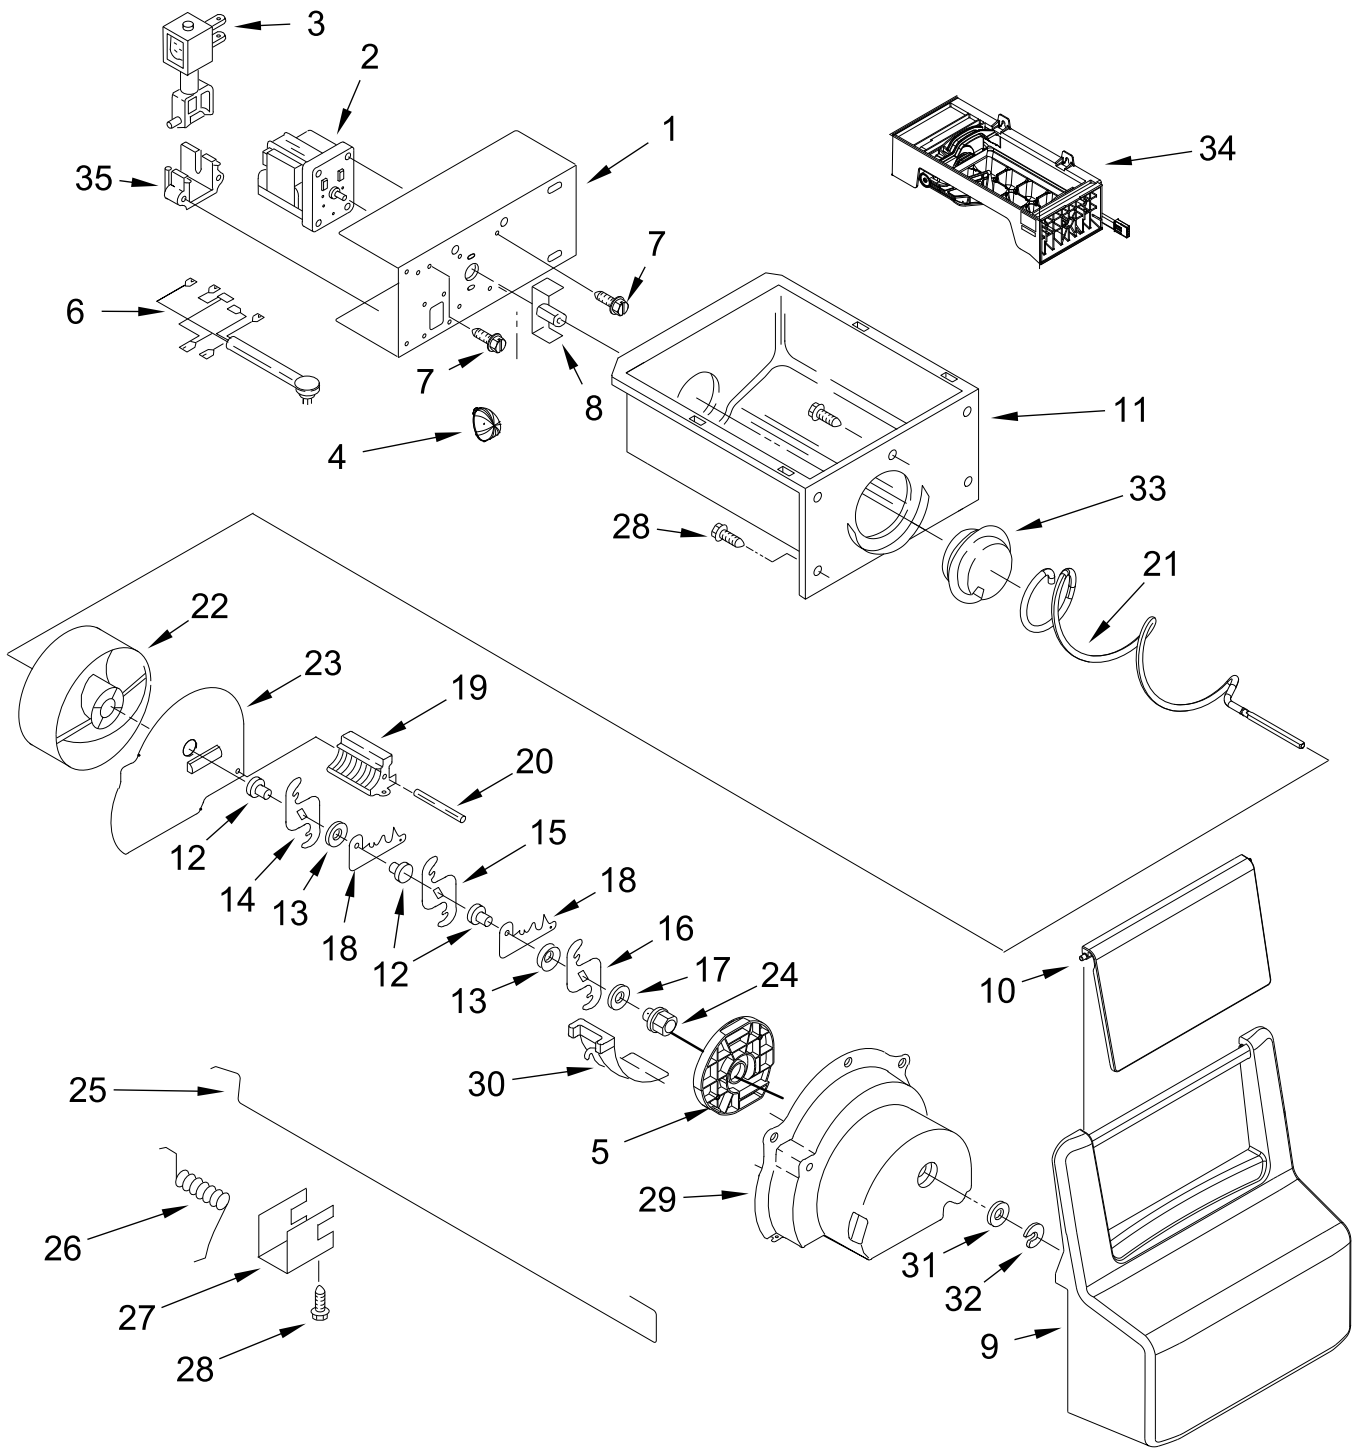

MOTOR AND ICE CONTAINER PARTS

MOTOR AND ICE CONTAINER PARTS

<u>Illus. No.</u>	<u>Part No.</u>	<u>Description</u>	<u>Illus. No.</u>	<u>Part No.</u>	<u>Description</u>	<u>Illus. No.</u>	<u>Part No.</u>	<u>Description</u>
1	W11307588	Bracket, Motor	14	W10278731	Blade, Rotary A	29	W10185018	Housing, Crusher
2	W10884561	Motor, Dispenser	15	W10278732	Blade, Rotary B	30	1119017	Deflector, Ice
3	2152713	Assembly, Solenoid	16	W10278733	Blade, Rotary C	31	489234	Washer, Plain Upper Cam
4	W11549780	Light Module, LED	17	489234	Washer, Plain Upper Cam	32	489236	Ring, Retainer
5	W10138206	Spacer - Crusher Housing	18	W10181990	Blade, Fixed	33	W10698668	Coupling, Ice Conveyor
6	W11218402	Assembly, Ice Dispenser Wiring	19	W10189708	Block, Blade	34	W11633658	Complete Icemaker Assembly
7	489399	Screw	20	489229	Pin, Roll	35	2149100	Guide, Solenoid
8	W10169511	Coupling, Motor	21	W10295082	Auger	100	W10558424	Ice Container, Complete
9	W10189274	Cover, Ice Container Front	22	W10698642	Drum			
10	W11351745	Door, Ice	23	W10403781	Baffle, Floating			
11	W10670844	Container, Ice	24	1119018	Nut, Bearing			
12	W11032812	Spacer, Step	25	W10838981	Arm, Control			
13	W11032808	Spacer, Flat	26	1119020	Spring, Return			
			27	1119021	Clip, Retainer (Dispenser Rod)			
			28	488886	Screw