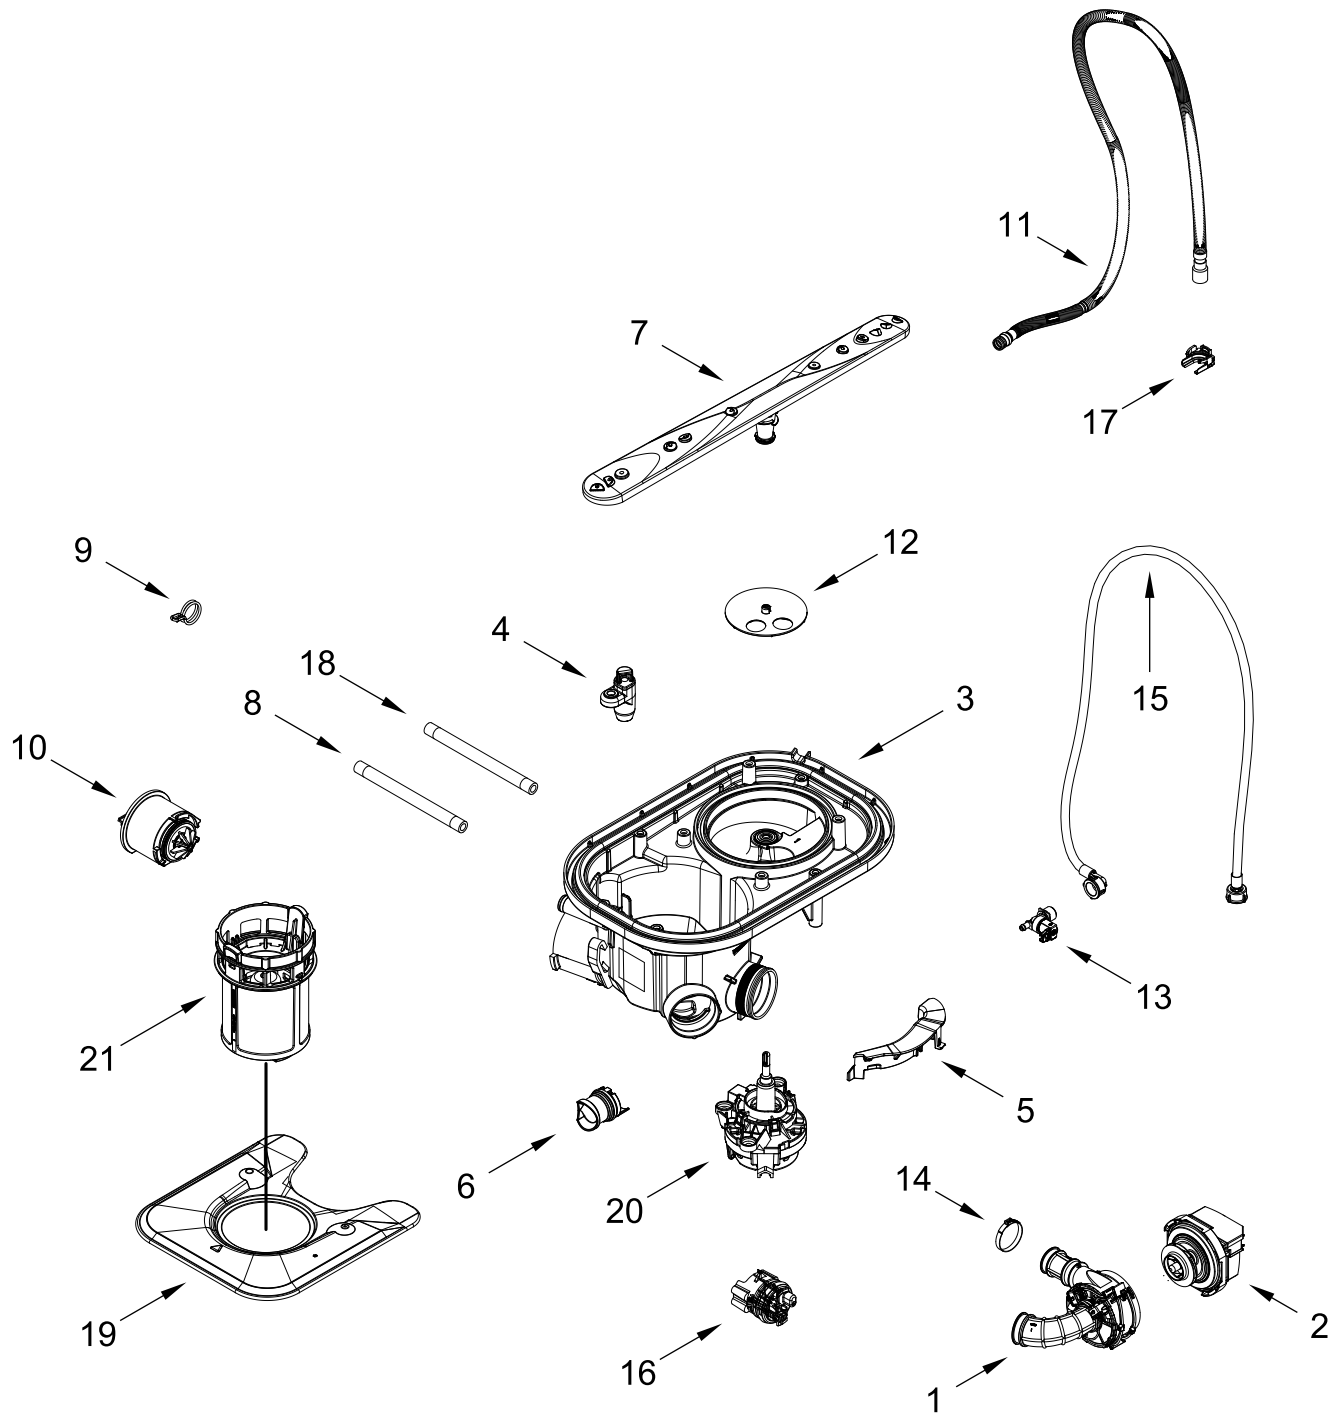

PUMP, WASHARM AND MOTOR PARTS

PUMP, WASHARM AND MOTOR PARTS

<u>Illus.</u> <u>No.</u>	<u>Part No.</u>	<u>Description</u>	<u>Illus.</u> <u>No.</u>	<u>Part No.</u>	<u>Description</u>	<u>Illus.</u> <u>No.</u>	<u>Part No.</u>	<u>Description</u>
1	W11630727	Heater, Pump	9	W10096851	Clamp, Hose	18	W11008964	Hose, Inlet
2	W11630725	Motor, Pump	10	W11631981	Motor, Drain	19	W11445183	Grate
3	W11560668	Sump (includes Seal and Diverter)	11	W11586395	Hose, Drain	20	W11543924	Diverter Valve Motor
4	W11559823	Drain Vent Assembly	12	W11175586	Disc, Diverter	21	W11559846	Filter
5	W11560657	Diffuser, Inlet	13	W11545826	Fill Valve Assembly			
6	W11560834	Check Valve, Drain	14	W11122851	Clamp, Hose			
7	W11528067	Wash Arm Assembly	15	W11457583	Hose, Inlet			
8	W11008962	Hose, Pump Inlet	16	W11126174	Indicator, Optical Wash			
			17	W11626817	Clip, Hose