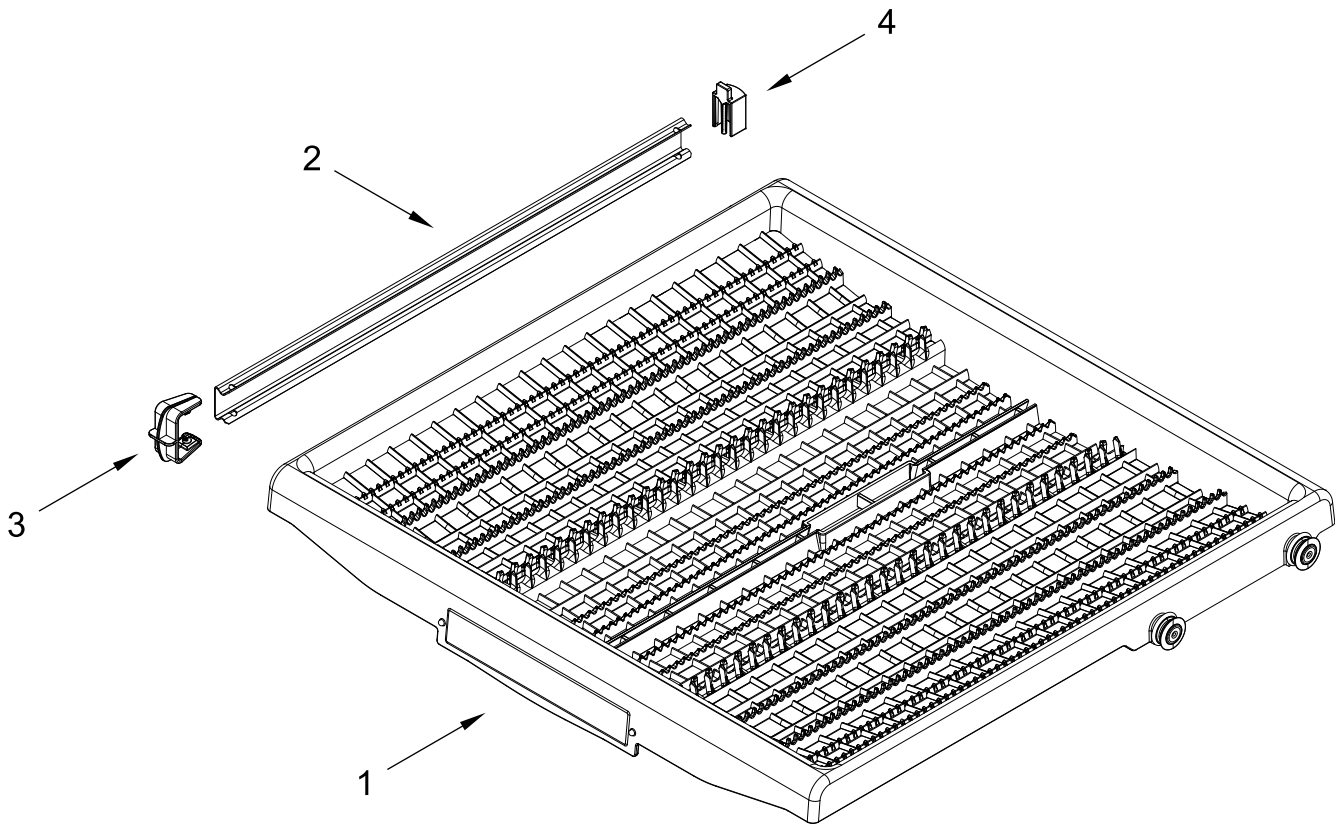

THIRD LEVEL RACK AND TRACK PARTS

THIRD LEVEL RACK AND TRACK PARTS

<u>Illus.</u> <u>No.</u>	<u>Part No.</u>	<u>Description</u>	<u>Illus.</u> <u>No.</u>	<u>Part No.</u>	<u>Description</u>
1	W11603517	Rack, Third Level	3	W11315114	Track Stop, Front
2	W10884045	Track, Dishrack	4	W11315116	Track Stop, Rear