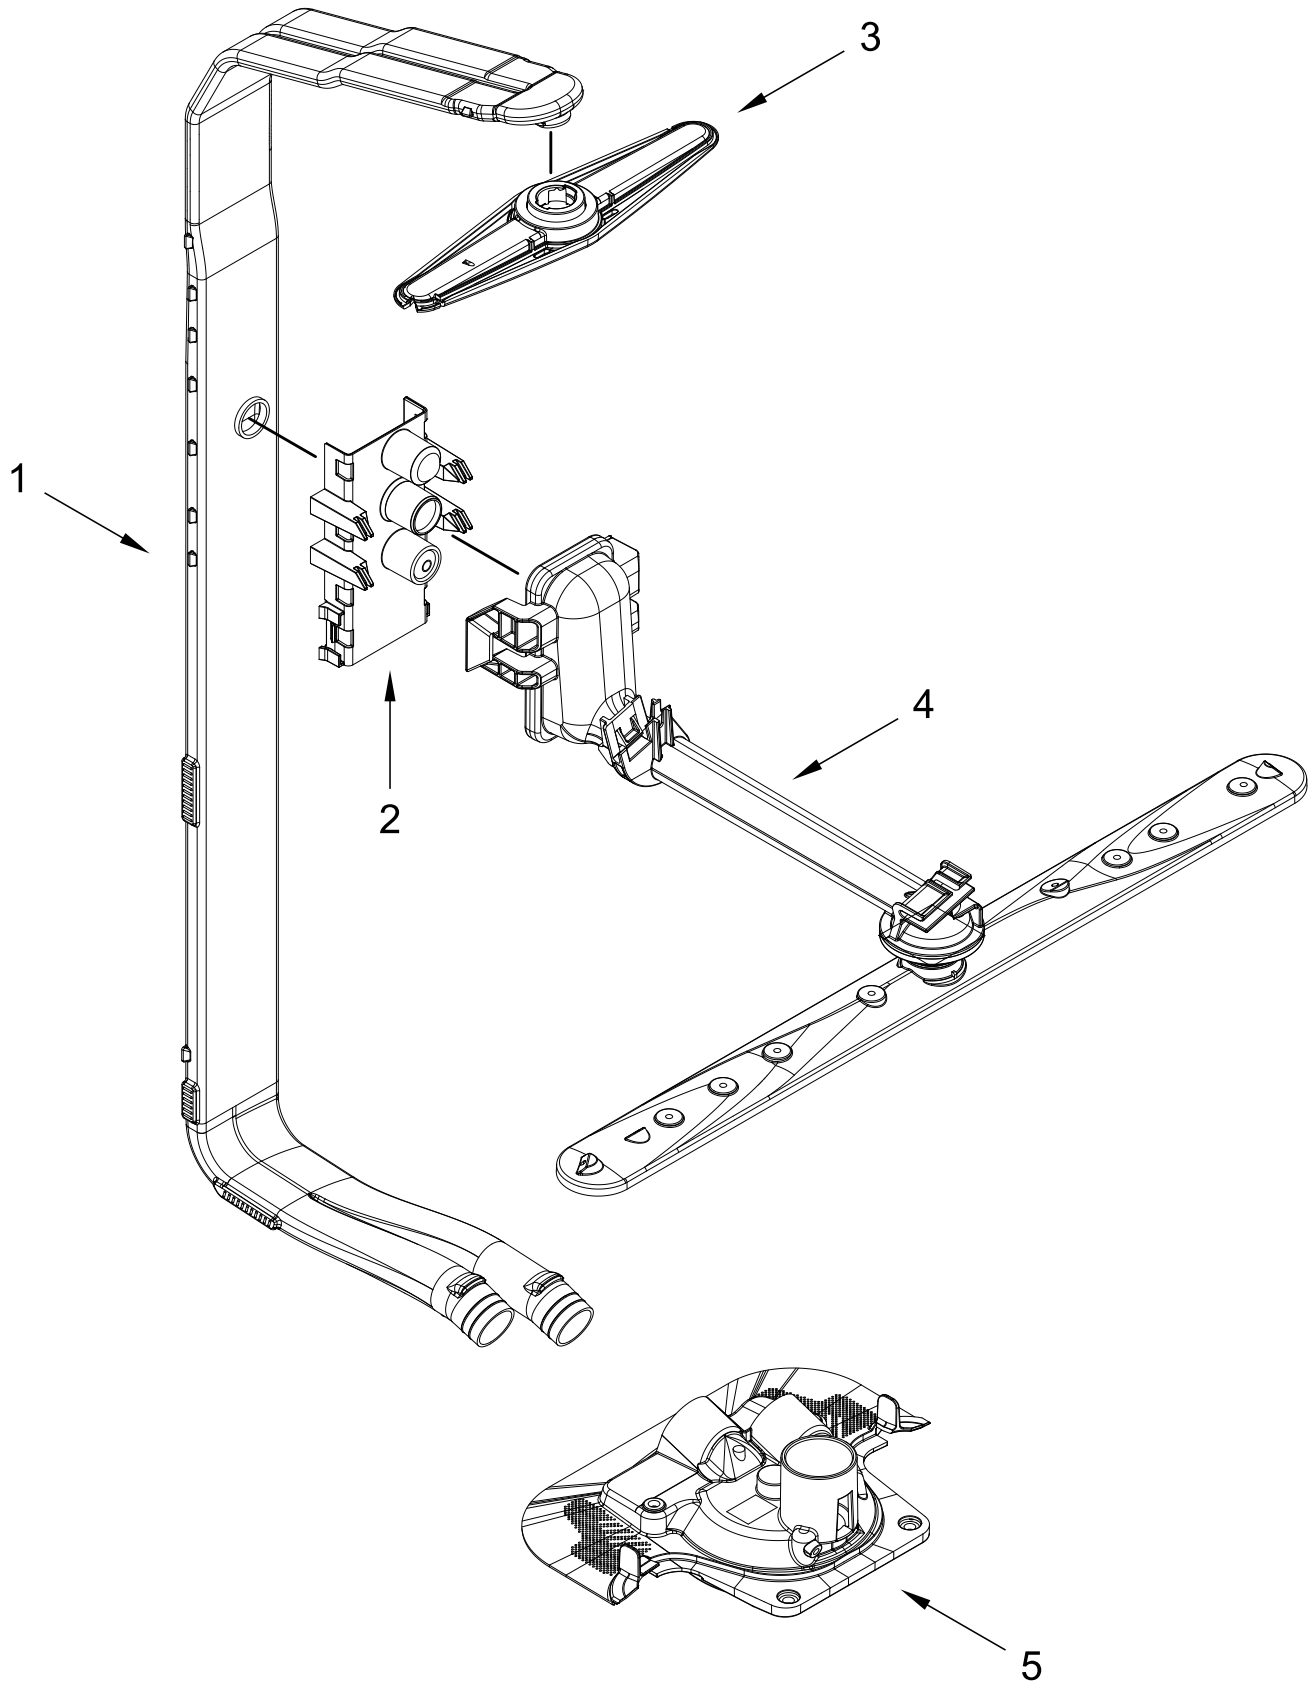

UPPER WASH AND RINSE PARTS

UPPER WASH AND RINSE PARTS

<u>Illus.</u> <u>No.</u>	<u>Part No.</u>	<u>Description</u>	<u>Illus.</u> <u>No.</u>	<u>Part No.</u>	<u>Description</u>	<u>Illus.</u> <u>No.</u>	<u>Part No.</u>	<u>Description</u>
1	W11668593	Feed Tube Assembly	3	W11522201	Sprayarm, Third Level	4	W11392059	Upper Sprayarm Assembly
2	W11522213	Retainer, Docking (2nd Level)				5	W11602500	Cover, Diverter