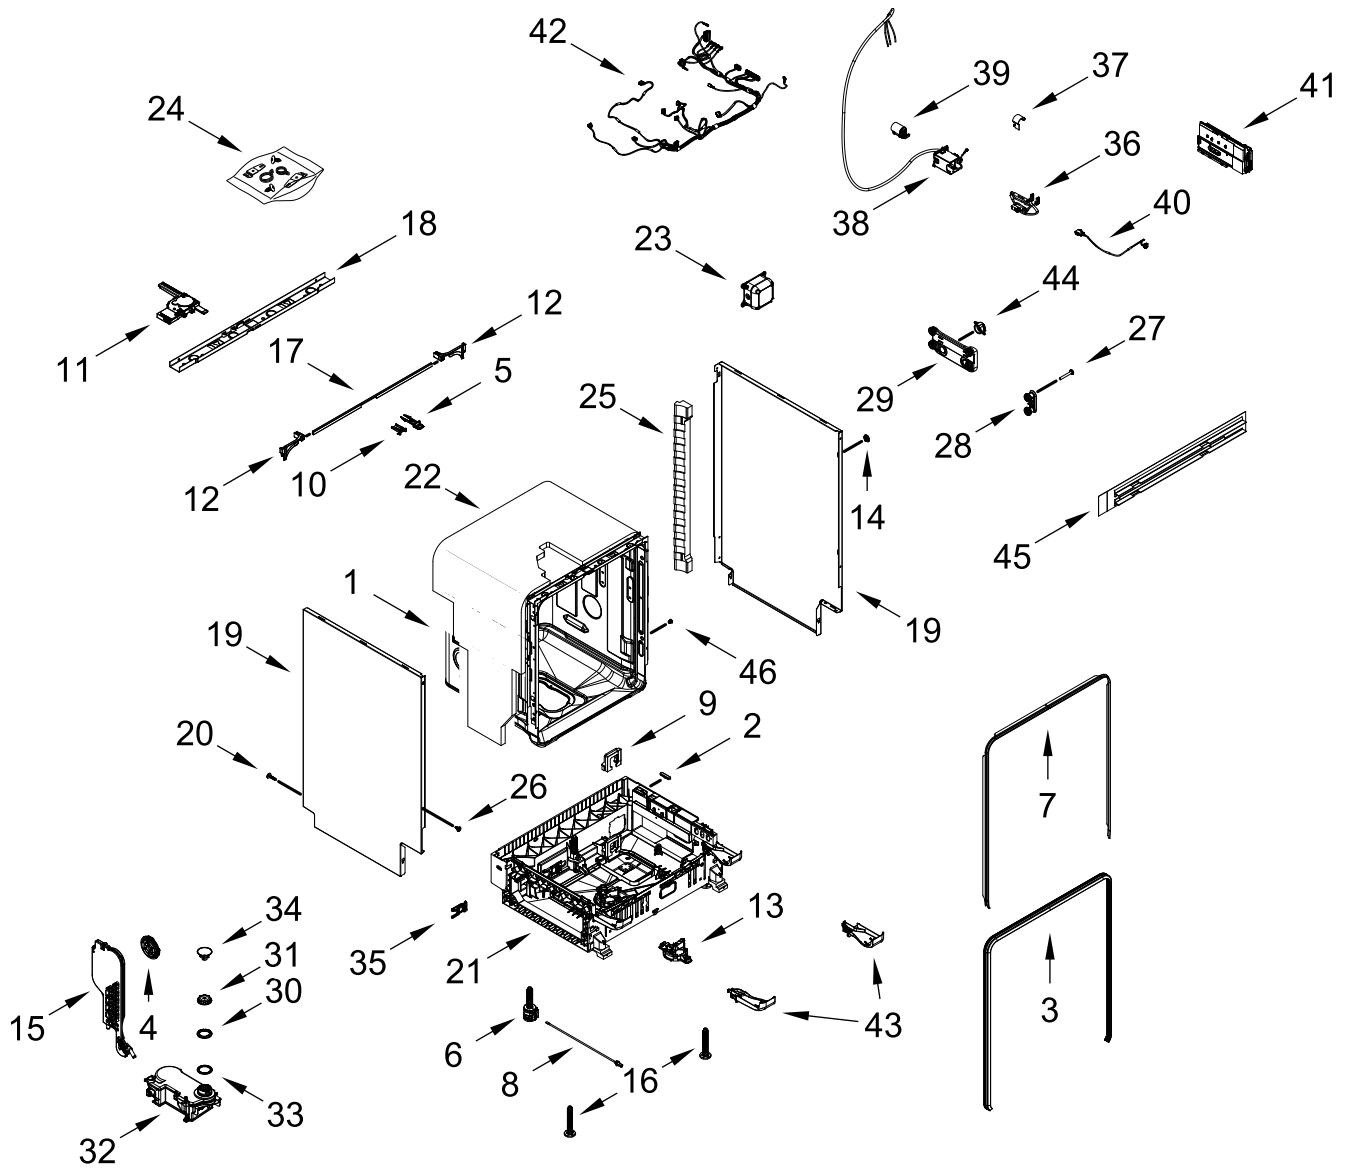

TUB AND FRAME PARTS

TUB AND FRAME PARTS

<u>Illus. No.</u>	<u>Part No.</u>	<u>Description</u>	<u>Illus. No.</u>	<u>Part No.</u>	<u>Description</u>	<u>Illus. No.</u>	<u>Part No.</u>	<u>Description</u>
1		Tub (Not Serviced)	17	W11317036	Cover, Top	31	W11227934	Cap, Salt
2	W11671752	Pad, Tub Support	18	W11306174	Crossbar, Front Frame	32	W11546882	Softener, Water
3	W11658880	Gasket, Tub	19	W11355600	Side Panel (Left)	33	W11224085	Seal, Softener
4	W11236521	Nut, Air Break		W11355598	Side Panel (Right)	34	W11509486	Funnel, Salt
5	W11314779	Strike, Latch	20	W10986499	Screw	35	W11686061	Plate, In/Out Hoses
6	W11316238	Assembly, Leveling Leg (Rear)	21	W11690567	Assembly, Base	36	W11545951	Jumper, RFI to Control
7	W11554391	Retainer, Tub Gasket	22	W11564606	Shield, Tub Sound	37	W10943118	Spring, Grounding
8	W11325471	Rod, Foot Adjustment (Rear)	23	W11643567	Assembly, Junction Box	38	W11578108	Power Cord Assembly
9	W11668893	Holder, Damper	24	W11696038	Miscellaneous Parts Bag	39	W11418782	Filter, RFI
10	W11317043	Cover, Door Opening	25	W11525808	Spacer, Side Panel	40	W11646878	Jumper Harness, Service Port
11	W11590760	Assembly, Door Opening	26	W11350847	Screw	41	W11696402	Control, Electronic
12	W11316692	Cover, Tub Corner (Left)	27	W10941972	Screw	42	W11609315	Wiring Harness, Main
	W11316688	Cover, Tub Corner (Right)	28	W11345595	Tub Mount, Upper Rack	43	W11684708	Channel, Overflow (Left)
13	W11602936	Float Switch	29	W11386114	Tub Mount, Third Level Rack (Left)		W11684709	Channel, Overflow (Right)
14	W11321022	Plug, Tub		W11386113	Tub Mount, Third Level Rack (Right)	44	W11630670	Nut, Tub
15	W11568183	Air Break	30	W11227921	Nut, Softner	45	W11673775	Kit, Side Cover Installation
16	W11325130	Leg, Leveling (Front)				46	W11656505	Button, Tub