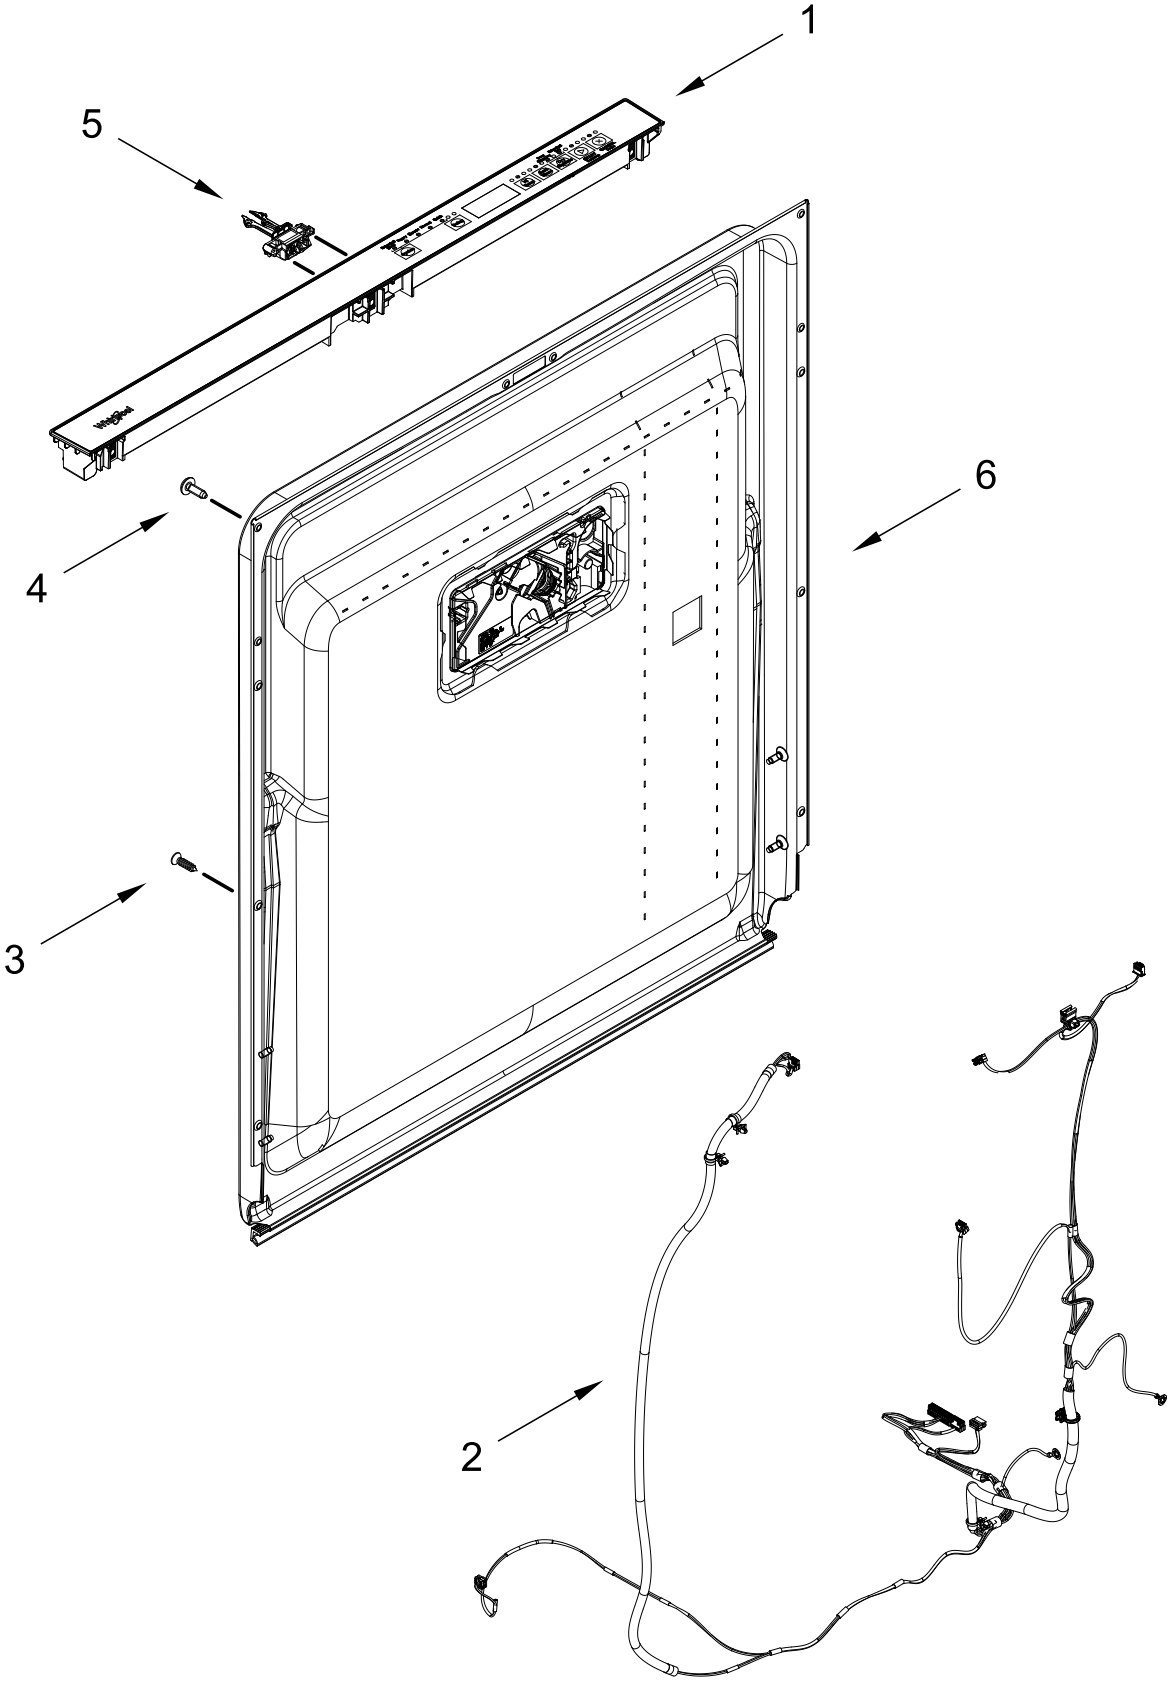

CONTROL PANEL AND INNER DOOR PARTS