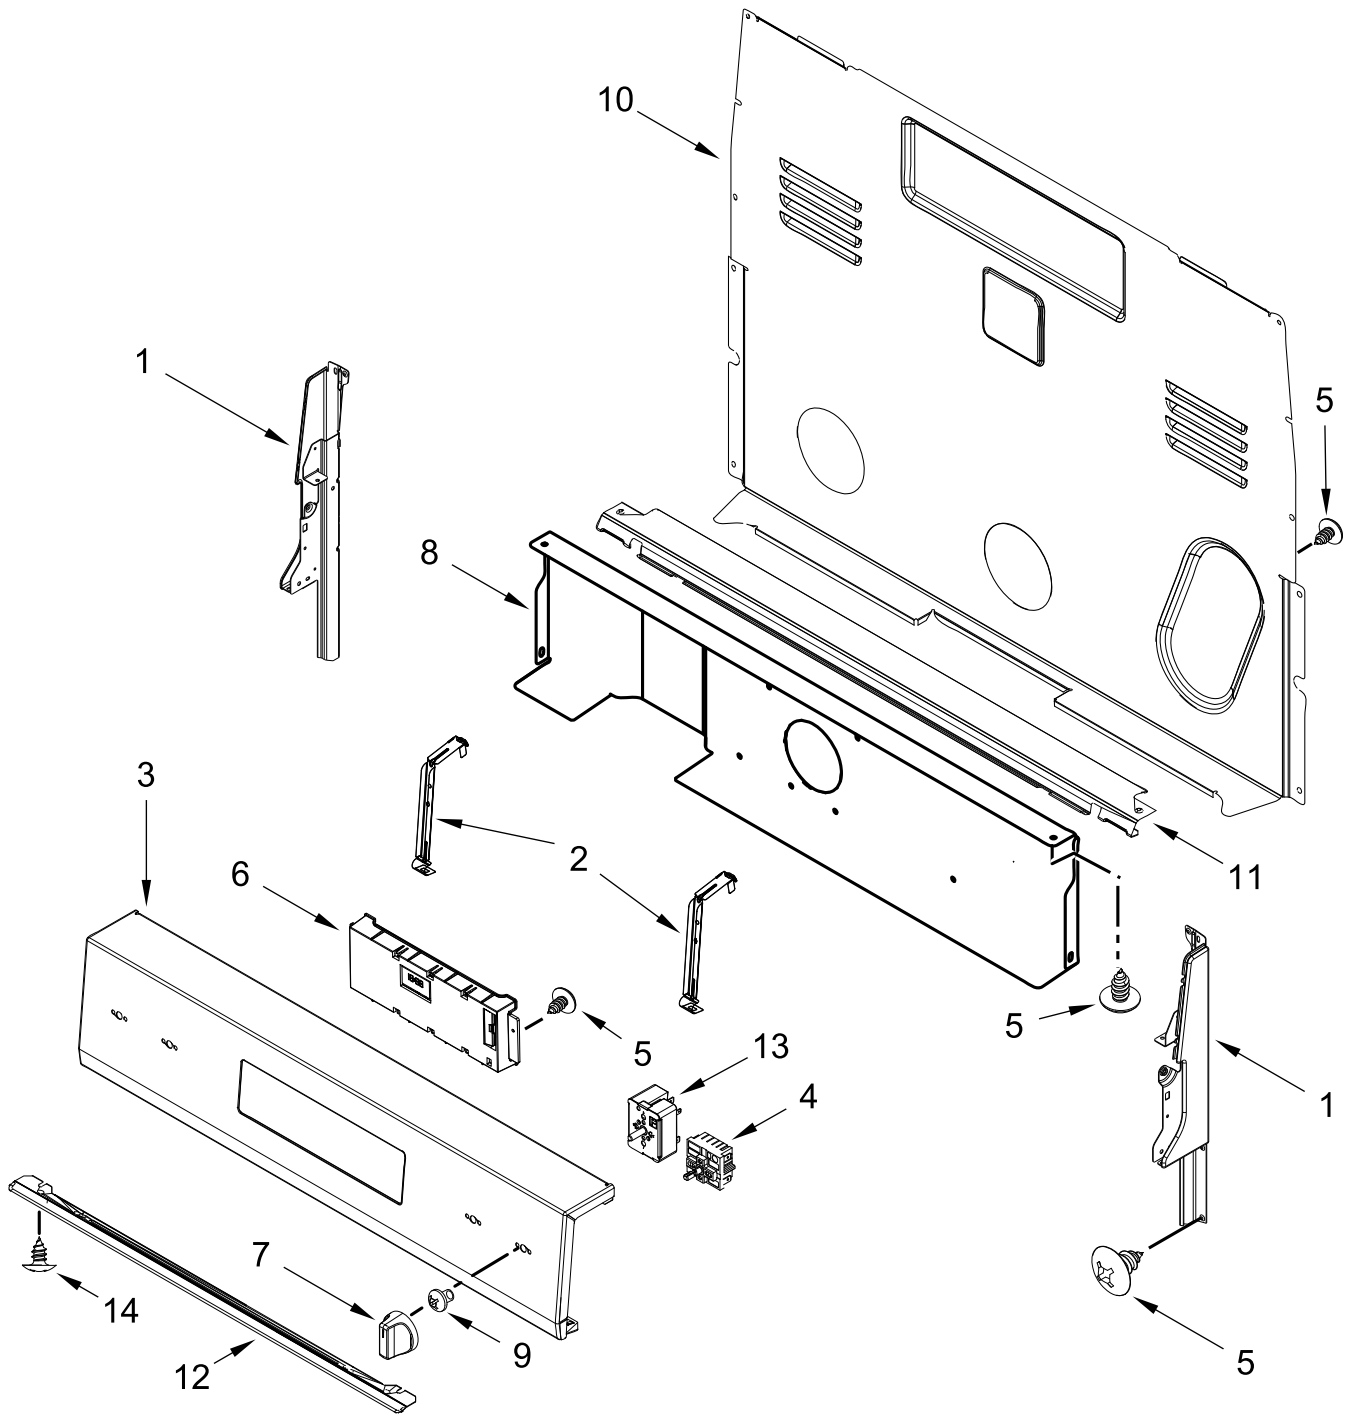

ELECTRIC RANGE

MODELS:

WFES3030RS0 (Stainless)

COOKTOP PARTS

COOKTOP PARTS

<u>Illus. No.</u>	<u>Part No.</u>	<u>Description</u>	<u>Illus. No.</u>	<u>Part No.</u>	<u>Description</u>	<u>Illus. No.</u>	<u>Part No.</u>	<u>Description</u>
1		Literature Parts	5	W10275048	Element (3000 and 1400W)	10	7101P485-60	Screw, Anti-Tip Kit
	W11617173	Owners Manual			(Left Front and Right Front)			FOLLOWING PARTS NOT ILLUSTRATED
	W11618614	Quick Start Guide						
	W11618626	Tech Sheet	6	W10248261	Element (1200W)		W11334451	Harness, Main
2	W11600012	Spring, Element			(Left Rear and Right Rear)		W11134603	Harness, Cooktop (Left)
3	W10607641	Bracket, Cooktop (Left)	7	3196169	Screw		W11134845	Harness, Cooktop (Right)
	W10607642	Bracket, Cooktop (Right)	8	W10691223	Pan, Radiant Element			
4		Cooktop	9	W11379945	Bracket, Anti-Tip			
	W11629153	Black						

CONTROL PANEL PARTS

CONTROL PANEL PARTS

<u>Illus.</u> <u>No.</u>	<u>Part No.</u>	<u>Description</u>	<u>Illus.</u> <u>No.</u>	<u>Part No.</u>	<u>Description</u>	<u>Illus.</u> <u>No.</u>	<u>Part No.</u>	<u>Description</u>
1		Endcap	5	3196178	Screw	11	W10525121	Bracket, Console Mounting
	W11213290	Black (Left)	6		Control, Electronic (LCX)	12		Bracket, Eye Brow
	W11213292	Black (Right)		W11637088	Black		W11443964	Black
2	W11290750	Bracket, Control	7		Knob	13	W10578768	Switch, Infinite
3		Console, Assembly		W11331196	Black			(Left Rear and Right Rear)
	W11375821	Stainless	8	W10134247	Shield, Heat			
4	W10437092	Switch, Infinite (Left Front and Right Front)	9	3400882	Screw	14	3196165	Screw
			10	8272473	Cover, Upper Rear			