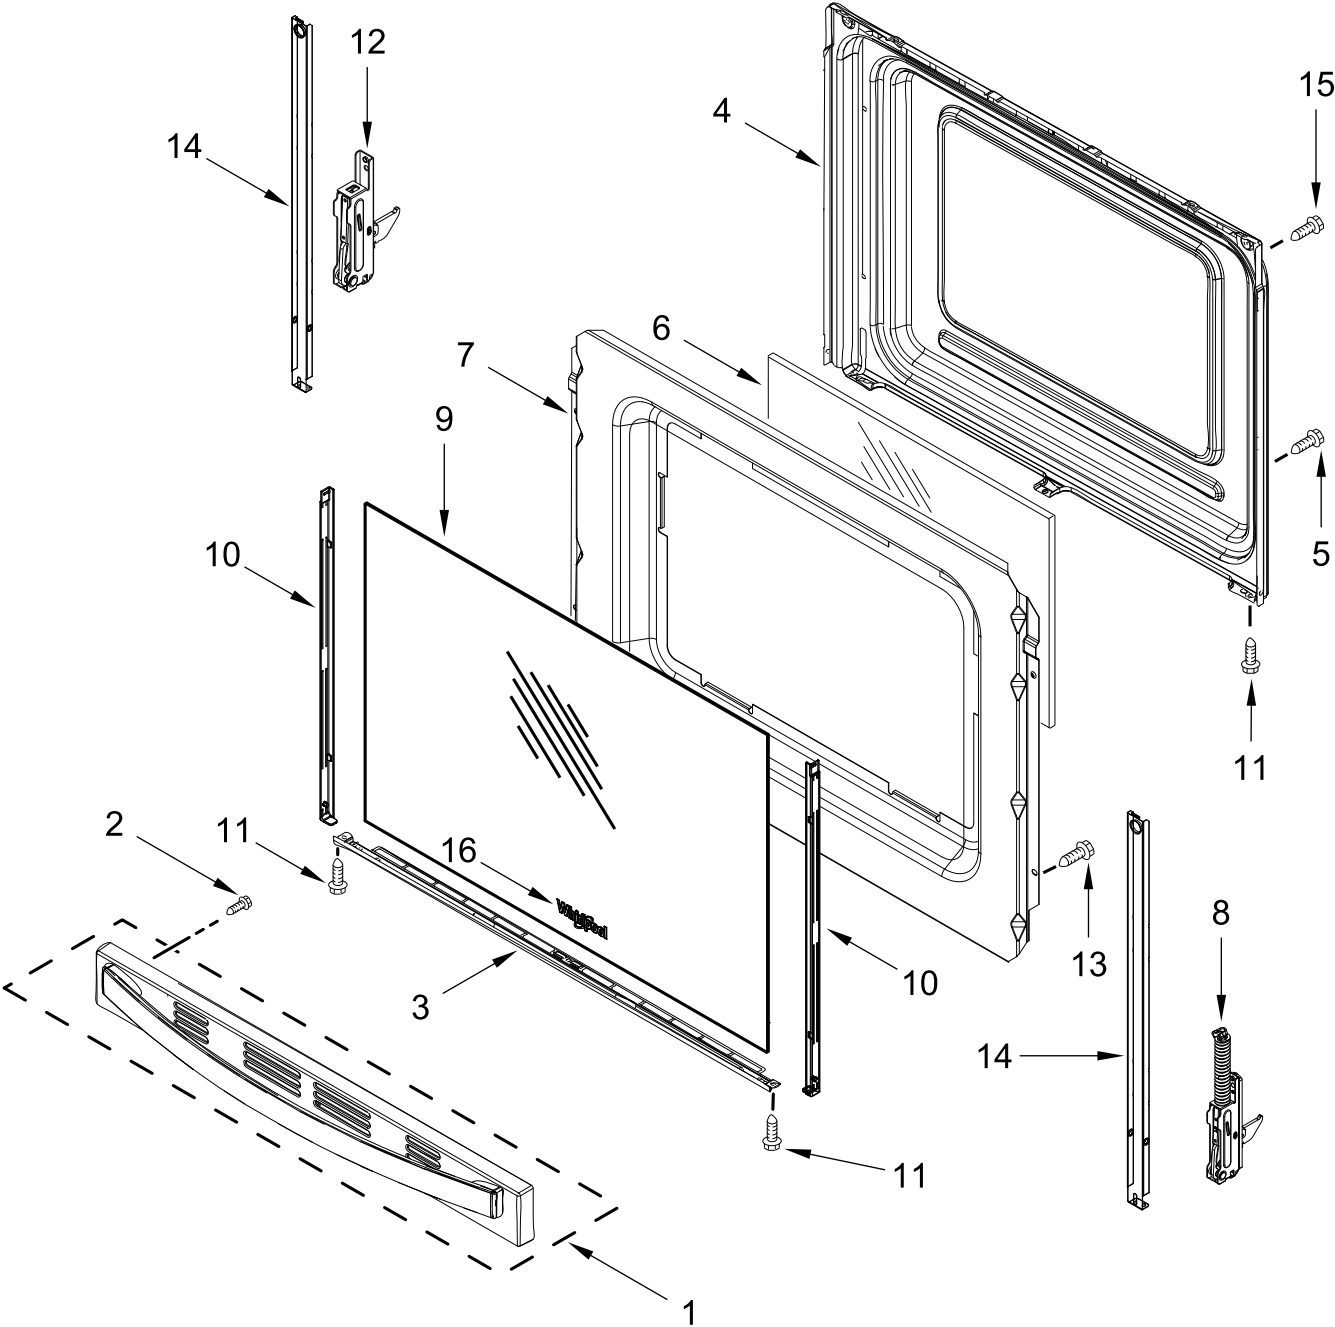

DOOR PARTS

DOOR PARTS

<u>Illus.</u> <u>No.</u>	<u>Part No.</u>	<u>Description</u>	<u>Illus.</u> <u>No.</u>	<u>Part No.</u>	<u>Description</u>	<u>Illus.</u> <u>No.</u>	<u>Part No.</u>	<u>Description</u>
1		Handle and Vent Assembly	8	W10299225	Hinge, Active	15	W10200660	Screw
	W11363649	Stainless (Includes Standoff)	9		Glass Assembly, Outer Door	16	W10884775	Badge
				W11624779	Black			
2	W10465158	Screw	10		Trim, Side			
3		Trim, Lower Door		W10746436	Black (Left)			
	W11444043	Black		W10746435	Black (Right)			
4	9761344	Liner, Door	11	W10327235	Screw			
5	W10031790	Screw	12	W10299227	Hinge, Door (Passive)			
6	W11367326	Glass, Inner	13	W10031780	Screw			
7	W11380221	Retainer, Insulation	14	W11379944	Strap, Door