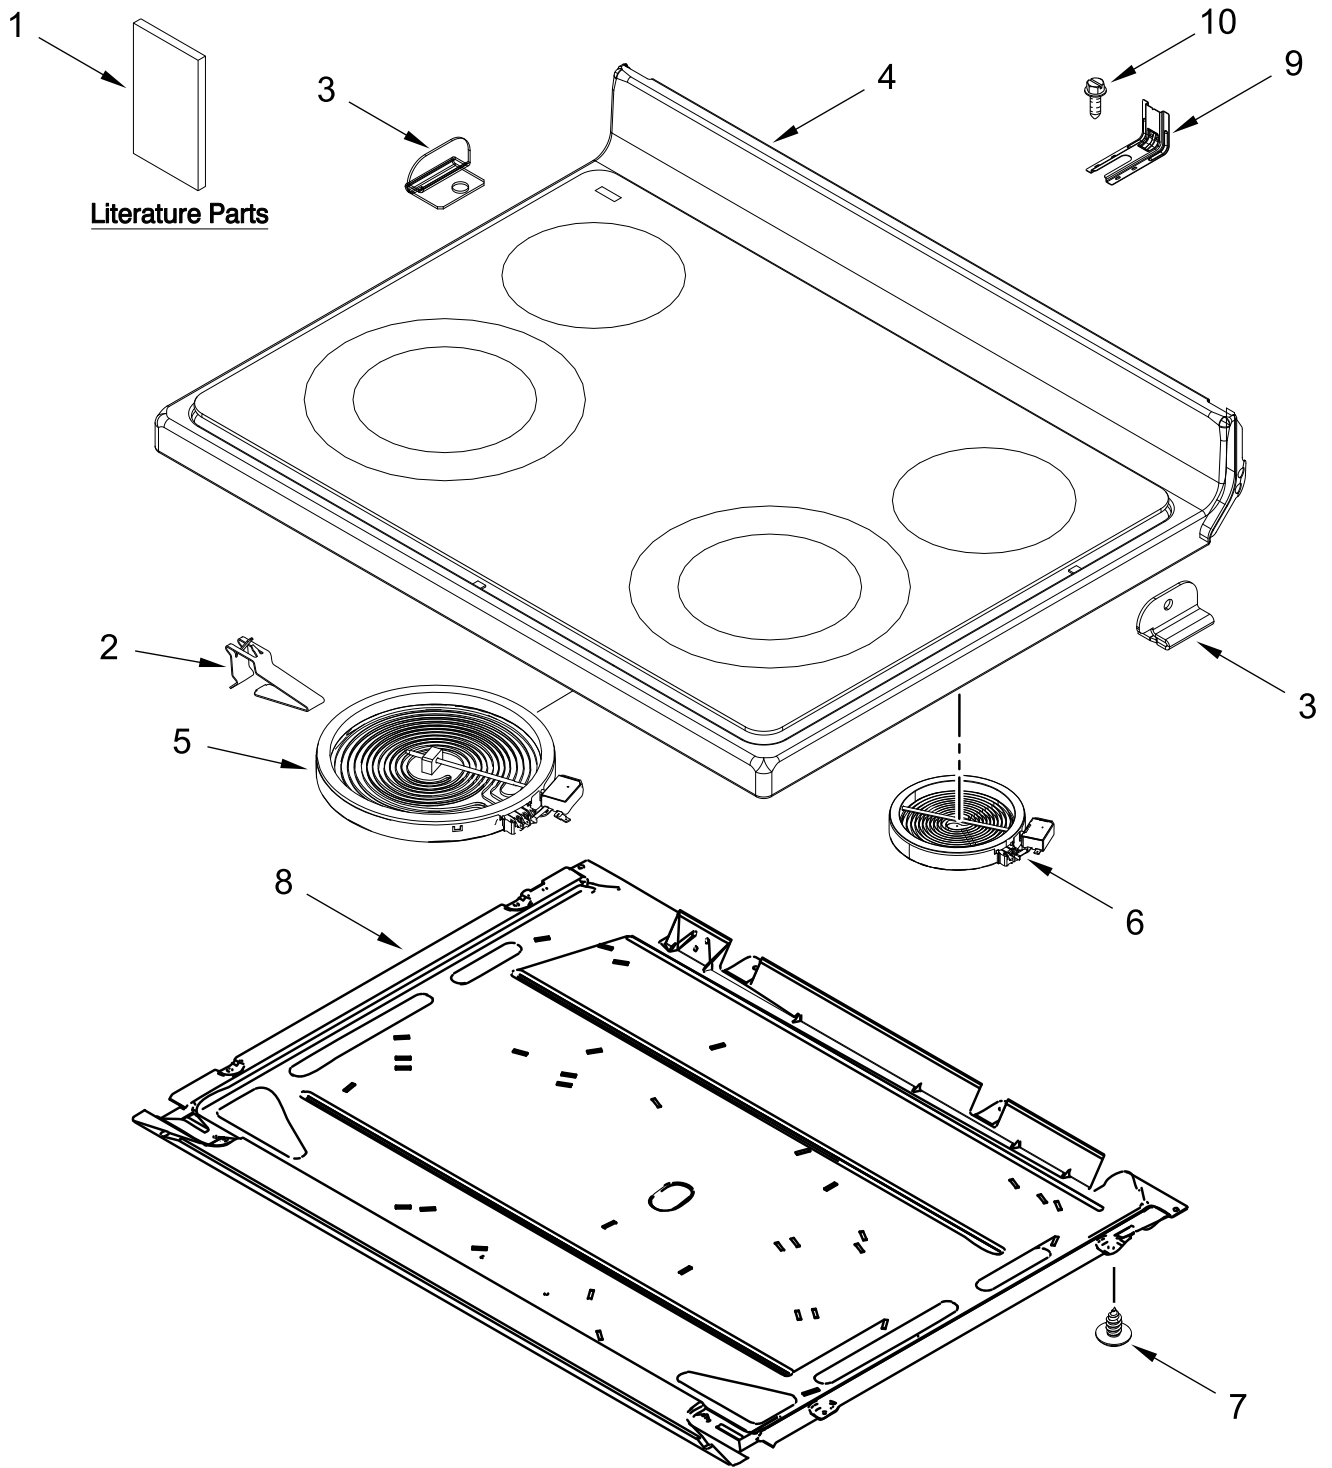

ELECTRIC RANGE

MODELS:

WFES3030RS0 (Stainless)

COOKTOP PARTS

COOKTOP PARTS

<u>Illus. No.</u>	<u>Part No.</u>	<u>Description</u>	<u>Illus. No.</u>	<u>Part No.</u>	<u>Description</u>	<u>Illus. No.</u>	<u>Part No.</u>	<u>Description</u>
1		Literature Parts	5	W10275048	Element (3000 and 1400W)	10	7101P485-60	Screw, Anti-Tip Kit
	W11617173	Owners Manual			(Left Front and Right Front)			FOLLOWING PARTS NOT ILLUSTRATED
	W11618614	Quick Start Guide						
	W11618626	Tech Sheet	6	W10248261	Element (1200W)		W11334451	Harness, Main
2	W11600012	Spring, Element			(Left Rear and Right Rear)		W11134603	Harness, Cooktop (Left)
3	W10607641	Bracket, Cooktop (Left)	7	3196169	Screw		W11134845	Harness, Cooktop (Right)
	W10607642	Bracket, Cooktop (Right)	8	W10691223	Pan, Radiant Element			
4		Cooktop	9	W11379945	Bracket, Anti-Tip			
	W11629153	Black						

CONTROL PANEL PARTS

CONTROL PANEL PARTS

<u>Illus.</u> <u>No.</u>	<u>Part No.</u>	<u>Description</u>	<u>Illus.</u> <u>No.</u>	<u>Part No.</u>	<u>Description</u>	<u>Illus.</u> <u>No.</u>	<u>Part No.</u>	<u>Description</u>
1		Endcap	5	3196178	Screw	11	W10525121	Bracket, Console Mounting
	W11213290	Black (Left)	6		Control, Electronic (LCX)	12		Bracket, Eye Brow
	W11213292	Black (Right)		W11637088	Black		W11443964	Black
2	W11290750	Bracket, Control	7		Knob	13	W10578768	Switch, Infinite
3		Console, Assembly		W11331196	Black			(Left Rear and Right Rear)
	W11375821	Stainless	8	W10134247	Shield, Heat			
4	W10437092	Switch, Infinite (Left Front and Right Front)	9	3400882	Screw	14	3196165	Screw
			10	8272473	Cover, Upper Rear			