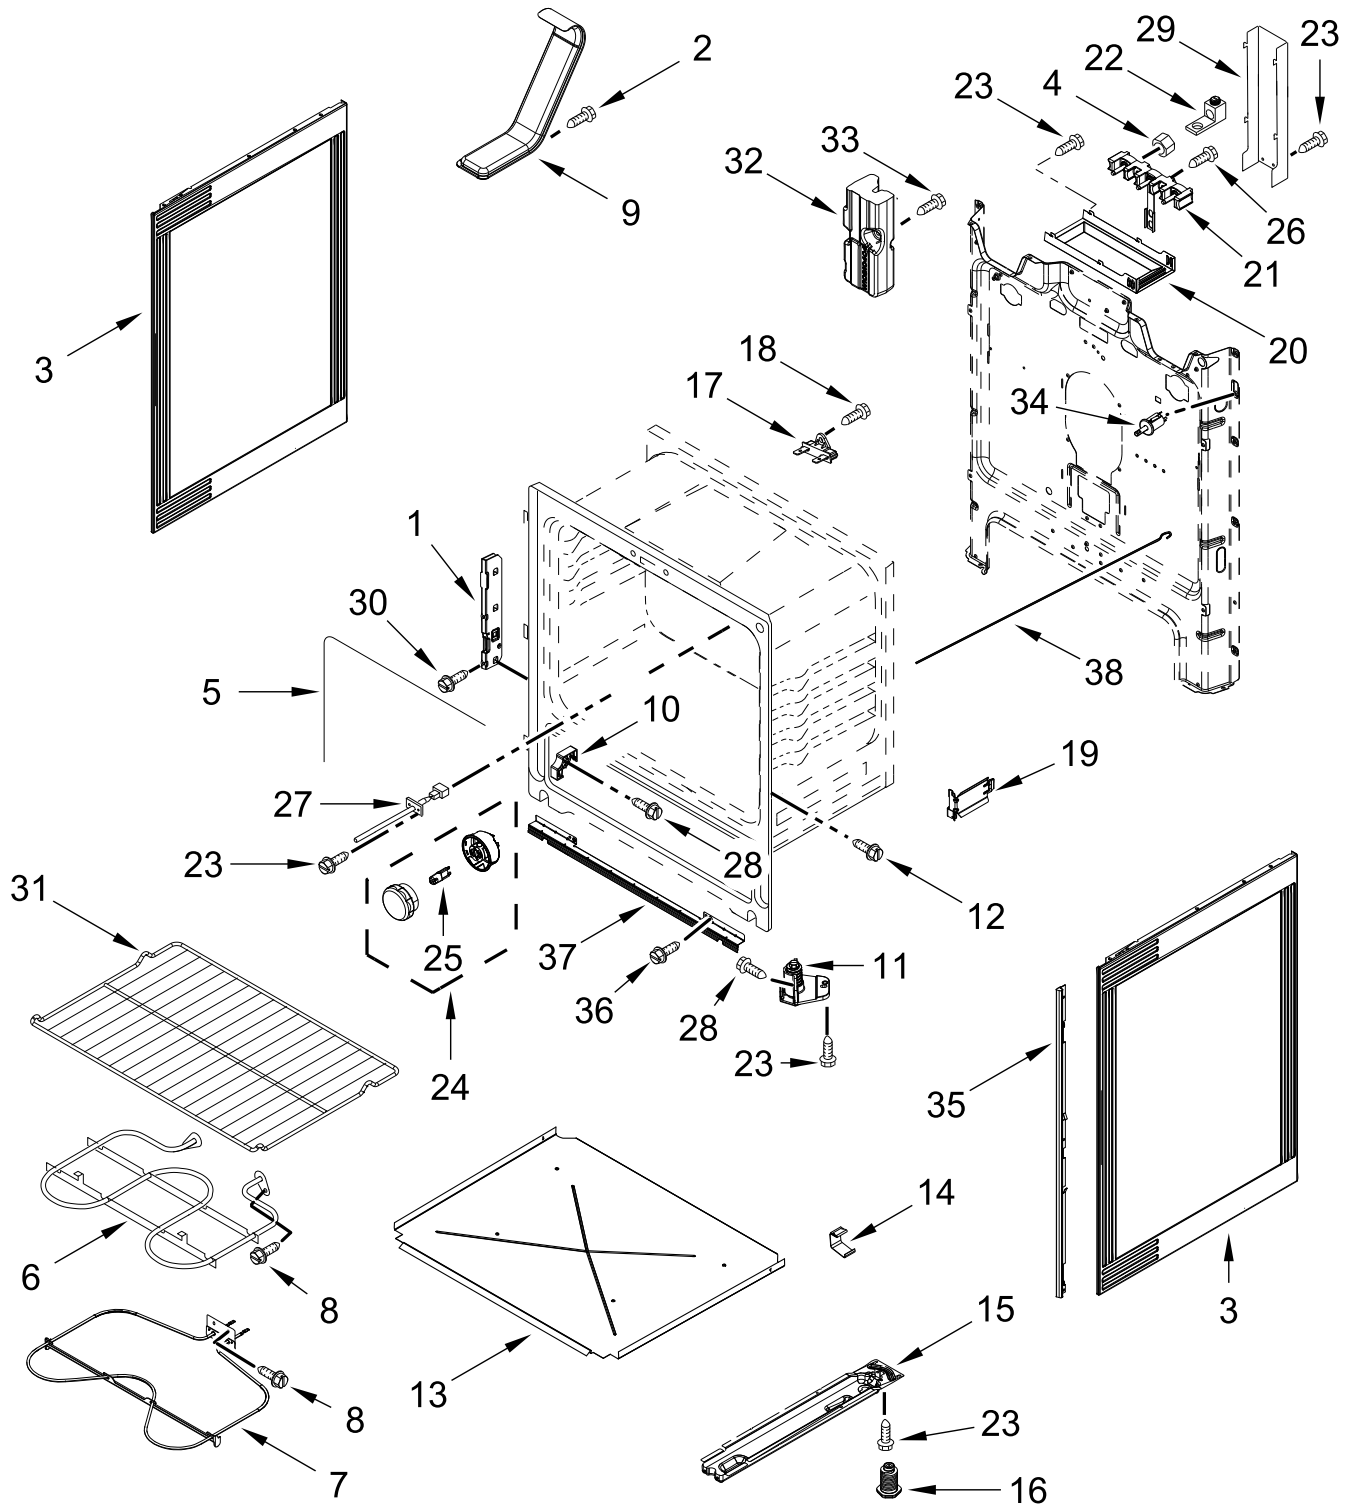

CHASSIS PARTS

CHASSIS PARTS

<u>Illus. No.</u>	<u>Part No.</u>	<u>Description</u>	<u>Illus. No.</u>	<u>Part No.</u>	<u>Description</u>	<u>Illus. No.</u>	<u>Part No.</u>	<u>Description</u>
1	W10289077	Receiver, Hinge	16	W10058460	Foot, Leveling	33	W11034869	Screw
2	3196154	Screw	17	3196548	Fuse, Thermal	34	W11511828	Switch, Door
3		Panel, Side	18	3196172	Screw	35	W11510560	Barrier Rail, Rubber (Left and Right)
	W10162245	Black	19	W10404688	Clip, Oven Support	36	3196560	Screw
4	3400029	Nut	20	3186034	Bracket, Service	37	W11464547	Bracket, Front Frame
5	W10129032	Seal, Door	21	W10245259	Block, Terminal	38	9757239	Rod, Door Switch
6	9757340	Element, Broil	22	W10281322	Kit, Bare Wire Adapter Block			FOLLOWING PARTS NOT ILLUSTRATED
7	W11111743	Element, Bake	23	3196178	Screw		8273263	Insulation, Wrap
8	3196174	Screw	24	W11634772	Light Assembly		8272611	Insulation, Back
9	W10134285	Tube, Vent	25	W10571723	Bulb, Halogen 40 Watts		W10333344	Insulation, Flue
10	W10674705	Glide, Drawer Front	26	3400016	Screw			
11	W10341186	Front Foot Assembly	27	W10586204	Sensor			
12	W10067840	Screw	28	3196169	Screw			
13	8054068	Retainer, Insulation	29	W10326122	Cover, Terminal Block			
14	W10137382	Clip, Panel	30	W10031780	Screw			
15	W10390008	Base Rail Assembly (Left)	31	W11173792	Rack, Oven			
	W10390007	Base Rail Assembly (Right)	32	W10910404	Counterweight