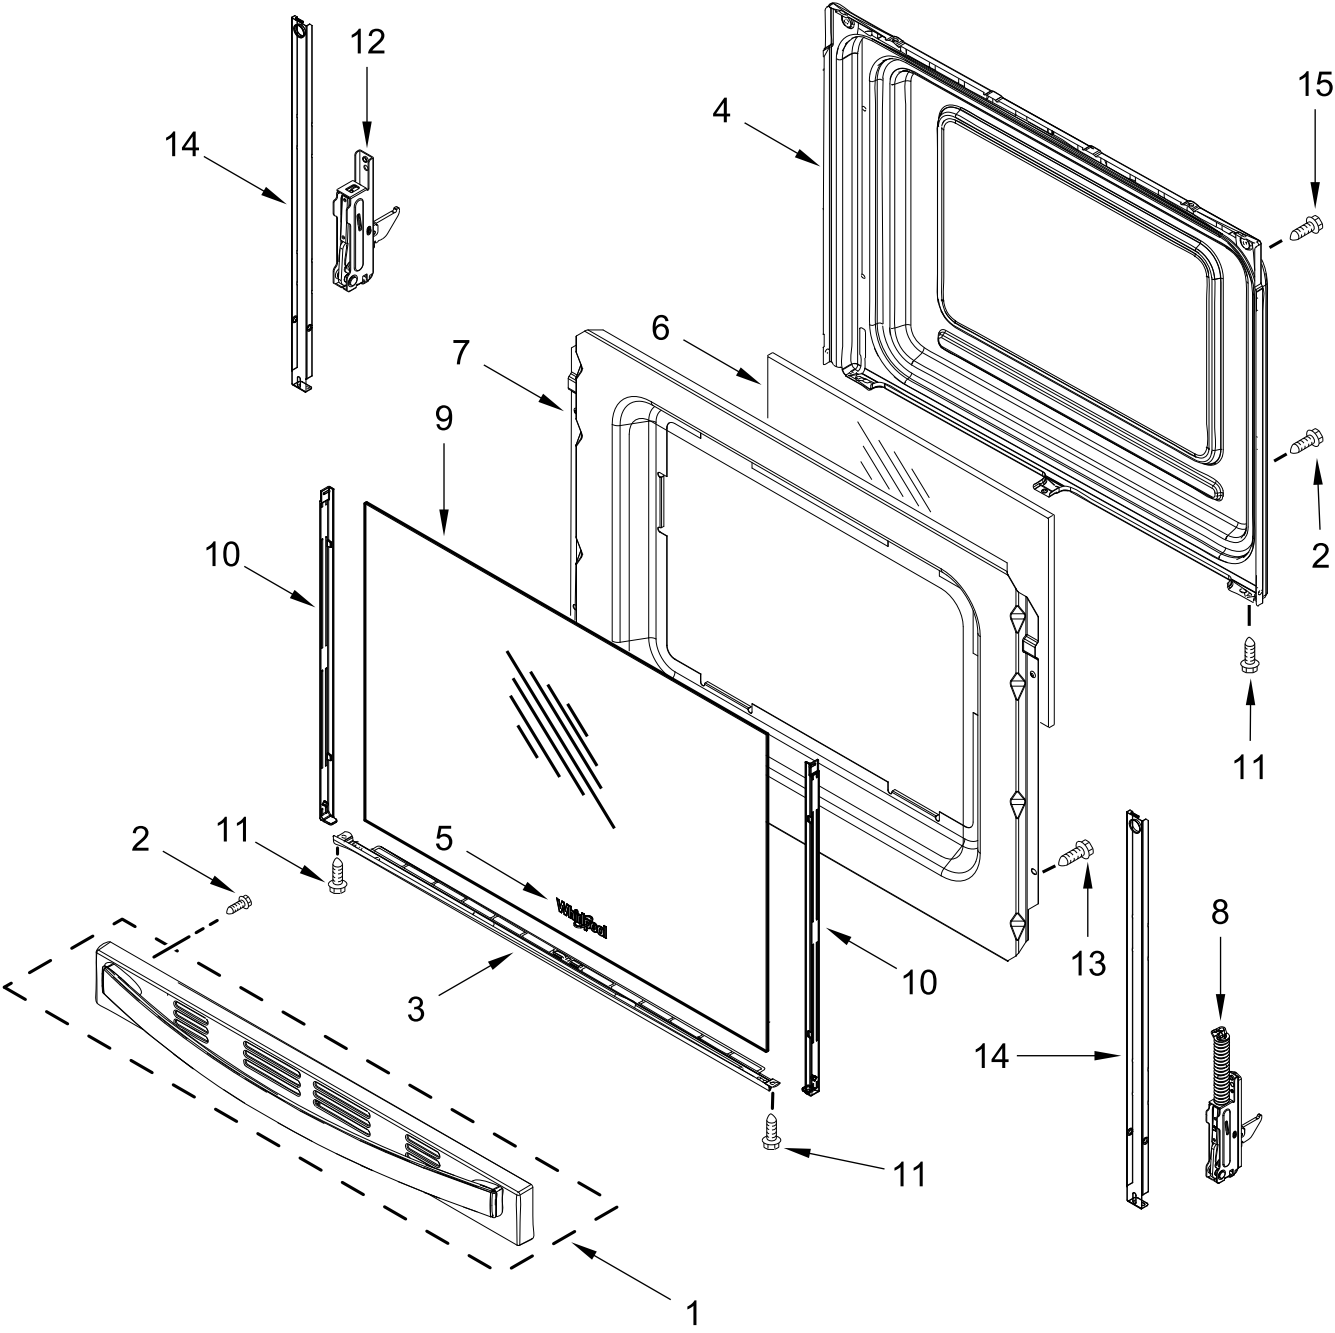

DOOR PARTS

DOOR PARTS

<u>Illus. No.</u>	<u>Part No.</u>	<u>Description</u>	<u>Illus. No.</u>	<u>Part No.</u>	<u>Description</u>	<u>Illus. No.</u>	<u>Part No.</u>	<u>Description</u>
1		Handle and Vent Assembly	7	W11380221	Retainer, Insulation	11	W10327235	Screw
	W11353052	Black	8	W10299225	Hinge, Active	12	W10299227	Hinge, Door (Passive)
	W11353053	White	9		Glass Assembly, Outer Door	13	W10031780	Screw
2	W10465158	Screw		W11624777	Black	14	W11379944	Strap, Door
3		Trim, Lower Door		W11624778	White	15	W10200660	Screw
	W11444043	Black	10		Trim, Side			
	W11444042	White		W10746436	Black (Left)			
4	9761344	Liner, Door		W10746435	Black (Right)			
5	W10884775	Badge		8523172	White (Left)			
6	W11367326	Glass, Inner		8523166	White (Right)