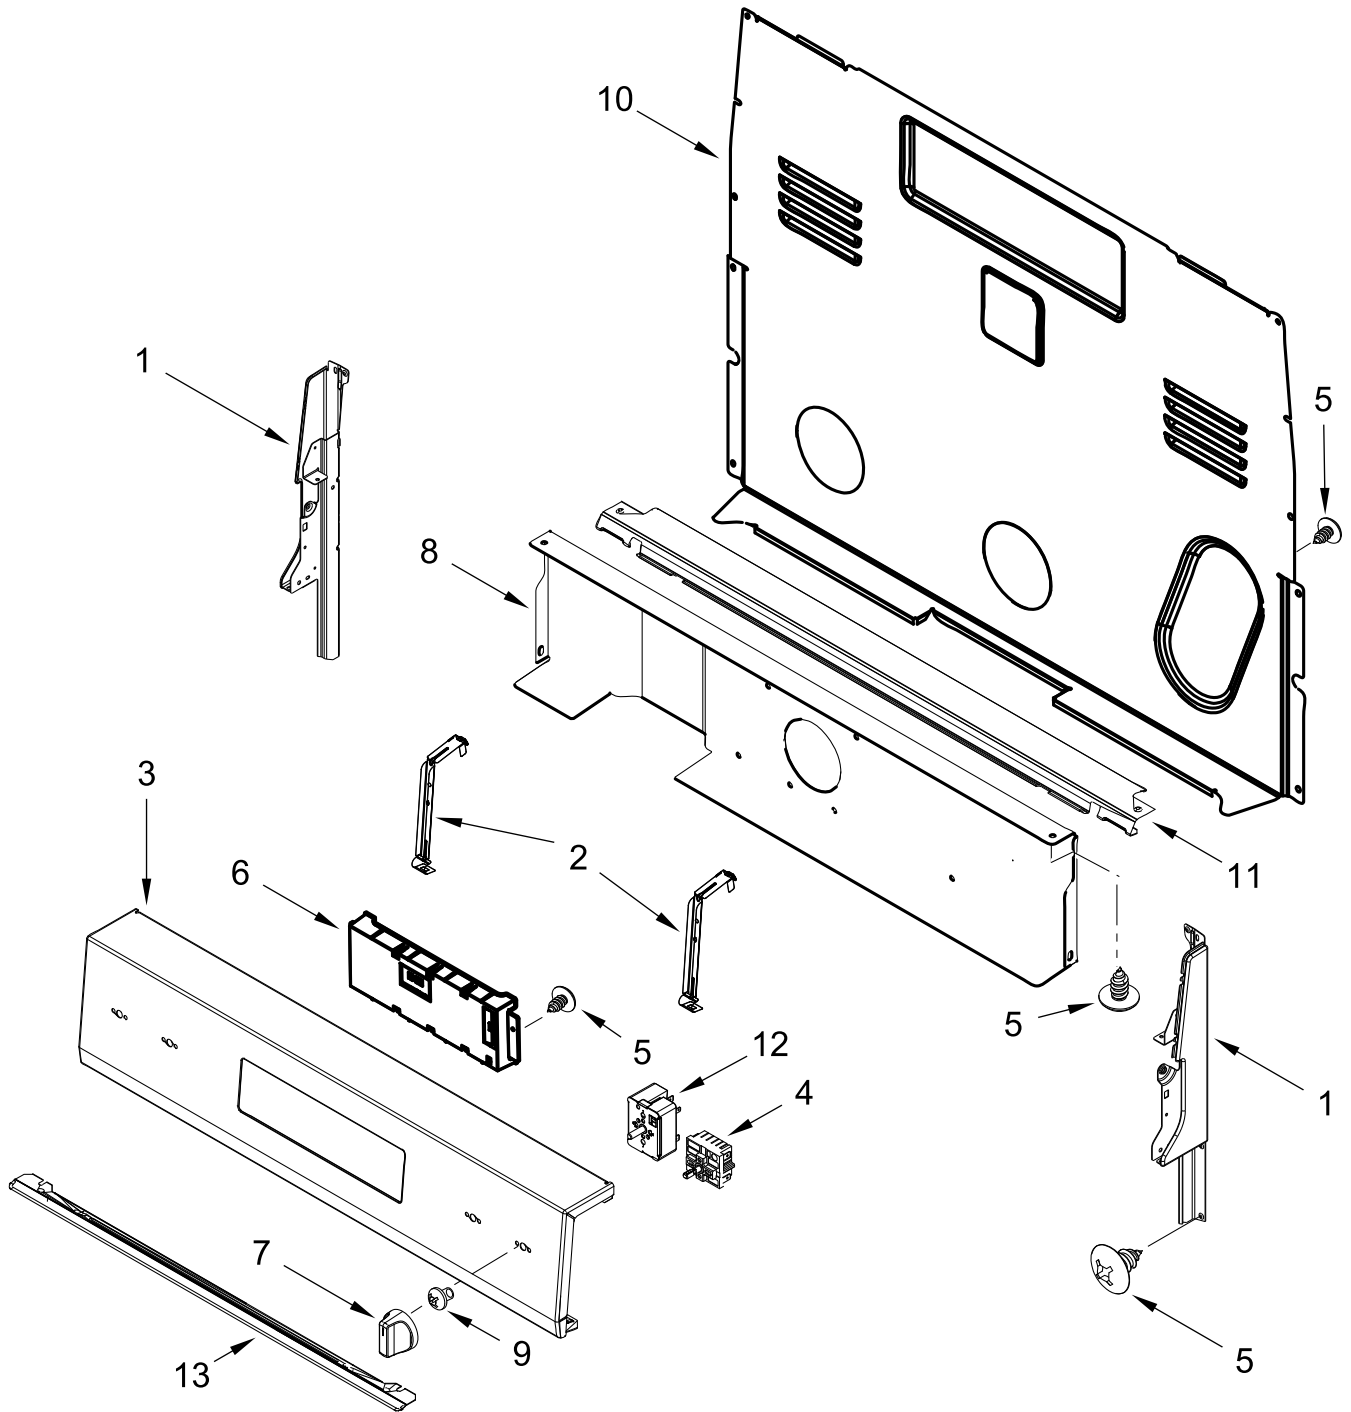

CONTROL PANEL PARTS