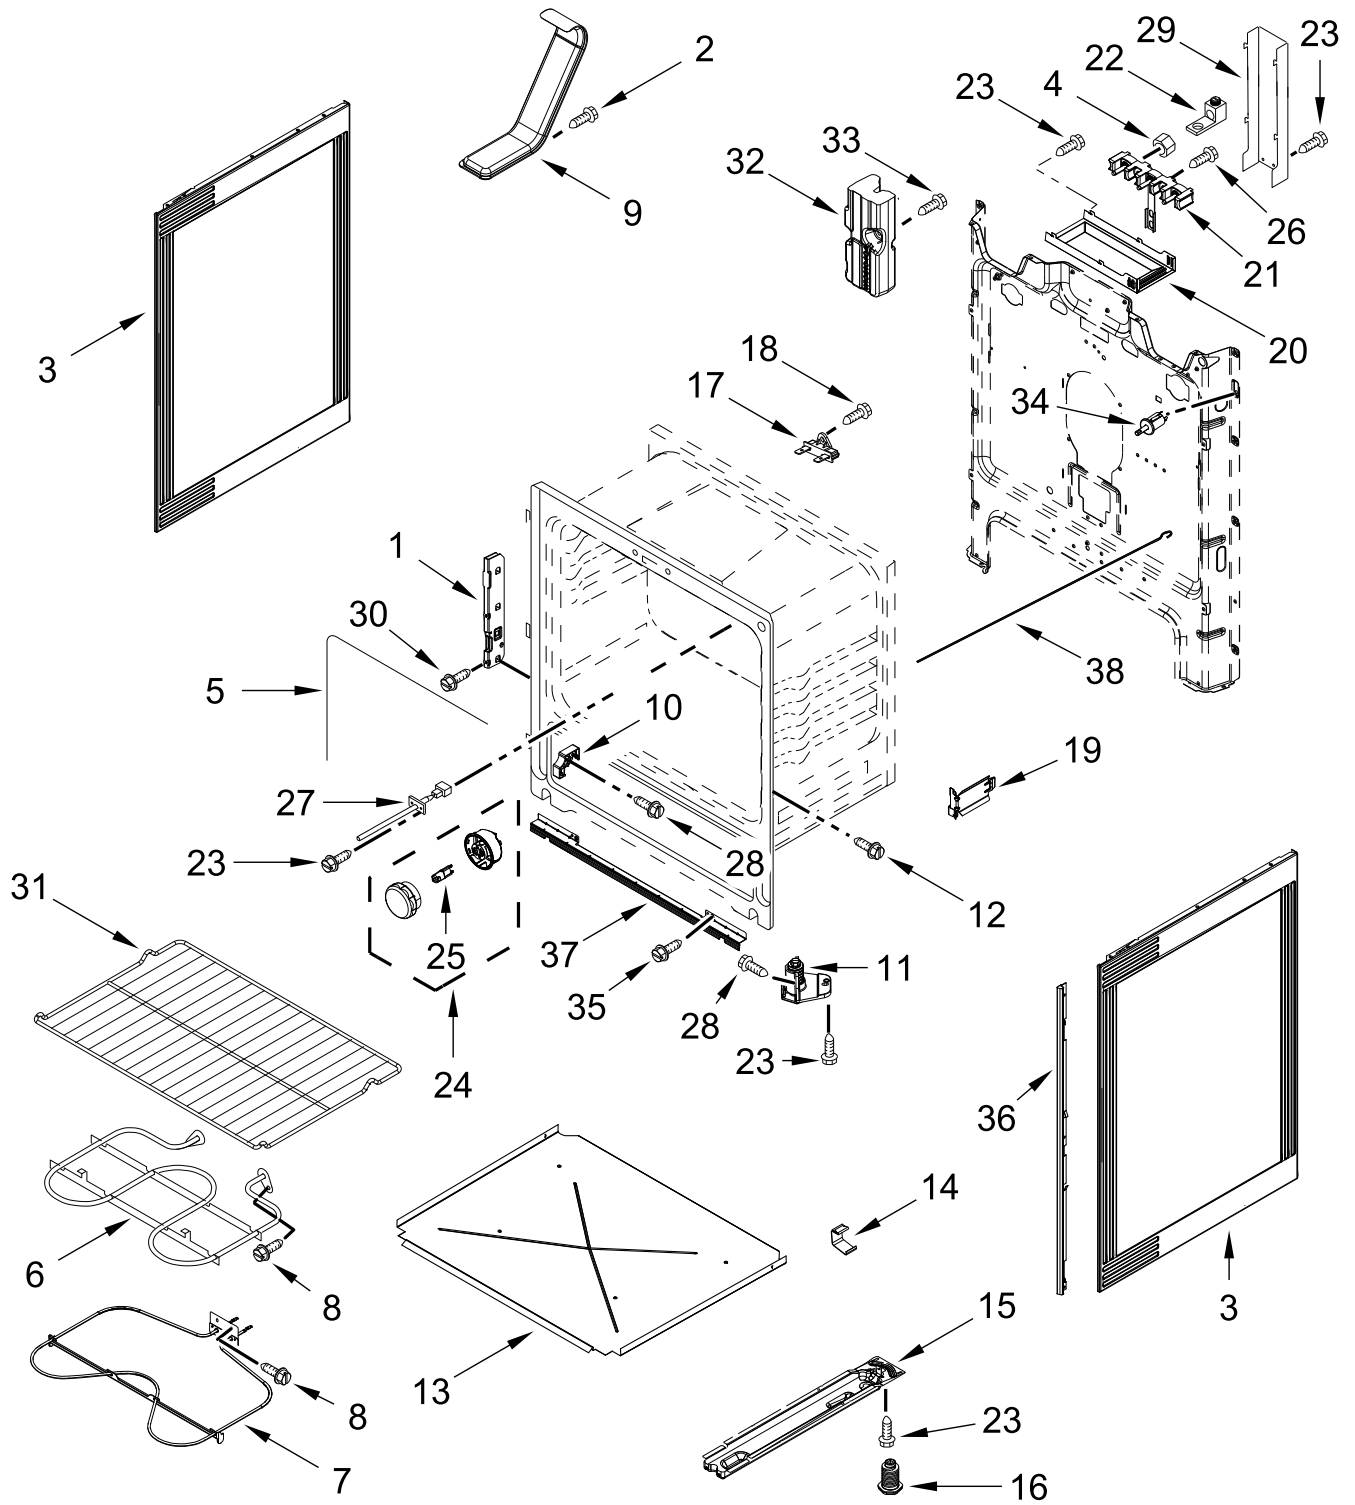

CHASSIS PARTS

CHASSIS PARTS

<u>Illus. No.</u>	<u>Part No.</u>	<u>Description</u>	<u>Illus. No.</u>	<u>Part No.</u>	<u>Description</u>	<u>Illus. No.</u>	<u>Part No.</u>	<u>Description</u>
1	W10289077	Receiver, Hinge	15	W10390007	Base Rail Assembly (Right)	28	3196169	Screw
2	W10362924	Screw				29	W10326122	Cover, Terminal Block
3		Panel, Side		W10390008	Base Rail Assembly (Left)	30	W10031780	Screw
	W10162245	Black				31	W11173792	Rack, Oven
	W10575396	White	16	W10058460	Foot, Leveling	32	W10910404	Counterweight
4	3400029	Nut	17	3196548	Fuse, Thermal	33	W11034869	Screw
5	W10129032	Seal, Door	18	3196172	Screw	34	W11511828	Switch, Door
6	9757340	Element, Broil	19	W10404688	Clip, Oven Support	35	3196560	Screw
7	W11022836	Element, Bake	20	3186034	Bracket, Service	36	W11510560	Barrier Rail, Rubber (Left and Right)
8	3196154	Screw	21	W10245259	Block, Terminal	37	W11464547	Bracket, Front Frame
9	W10134285	Tube, Vent	22	W10281322	Kit, Bare Wire Adapter Block	38	9757239	Rod, Door Switch
10	W10674705	Glide, Drawer Front						FOLLOWING PARTS NOT ILLUSTRATED
11	W10341186	Front Foot Assembly	23	3196178	Screw			
12	W10067840	Screw	24	W11634772	Light Assembly			
13	8054068	Retainer, Insulation	25	W10571723	Bulb, Halogen 40 Watts		8273263	Insulation, Wrap
14	W10137382	Clip, Panel	26	3400016	Screw		8272611	Insulation, Back
			27	W10586204	Sensor		W10333344	Insulation, Flue