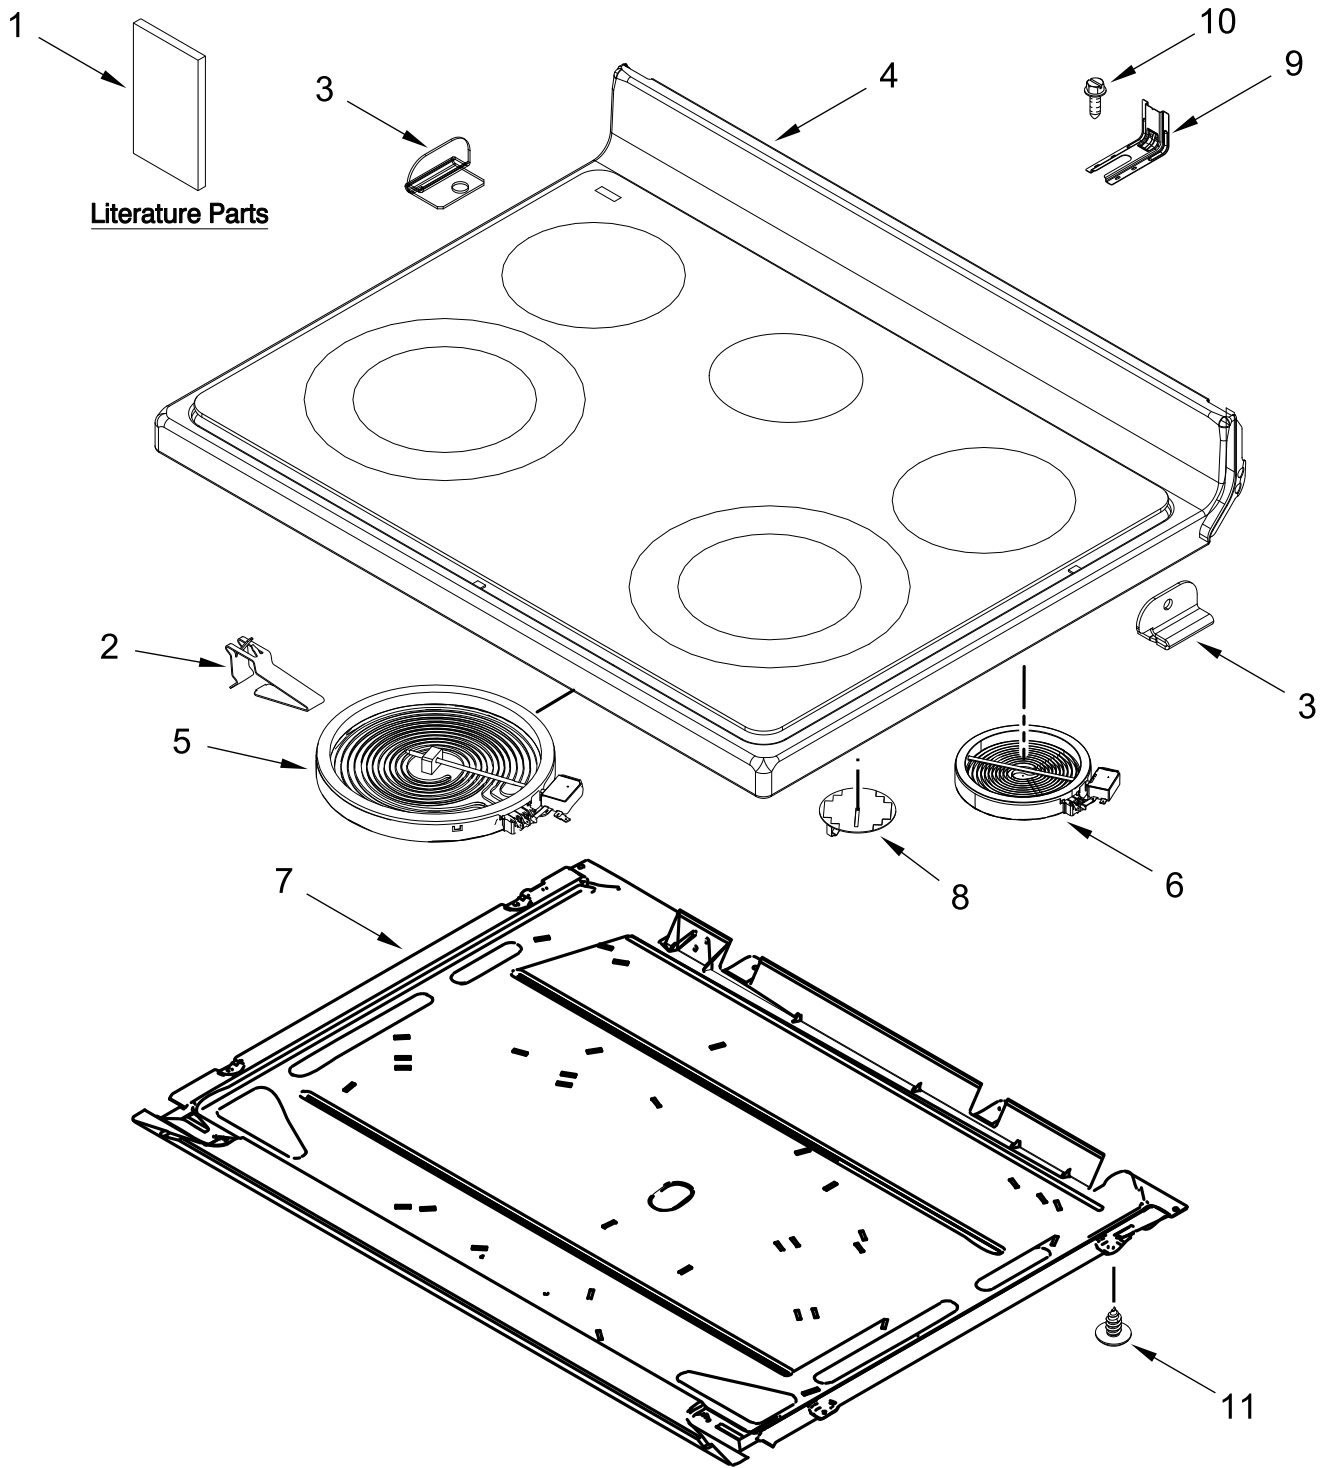

# COOKTOP PARTS

<u>Illus. No.</u>	<u>Part No.</u>	<u>Description</u>	<u>Illus. No.</u>	<u>Part No.</u>	<u>Description</u>	<u>Illus. No.</u>	<u>Part No.</u>	<u>Description</u>
1		Literature Parts	5	W11282542	Element (3000W Dual)	11	3196169	Screw
	W11617173	Owners Manual			(Left Front and Right Front)			FOLLOWING PARTS NOT ILLUSTRATED
	W11618614	Quick Start Guide						
	W11618626	Tech Sheet	6	W10248261	Element (1200W)	W11702766		Harness, Main
2	W11600012	Spring, Element			(Left Rear and Right Rear)	W11598759		Harness, Warm Zone
3	W10607641	Bracket, Cooktop (Left)	7	W10691223	Pan, Radiant Element	W11134845		Harness, Cooktop (Right)
	W10607642	Bracket, Cooktop (Right)	8	W11668631	Element, Warm Zone (Center)	W11134603		Harness, Cooktop (Left)
4		Cooktop	9	W11379945	Bracket, Anti-Tip			
	W11629477	Black	10	7101P485-60	Screw, Anti-Tip Kit			
	W11629476	White						