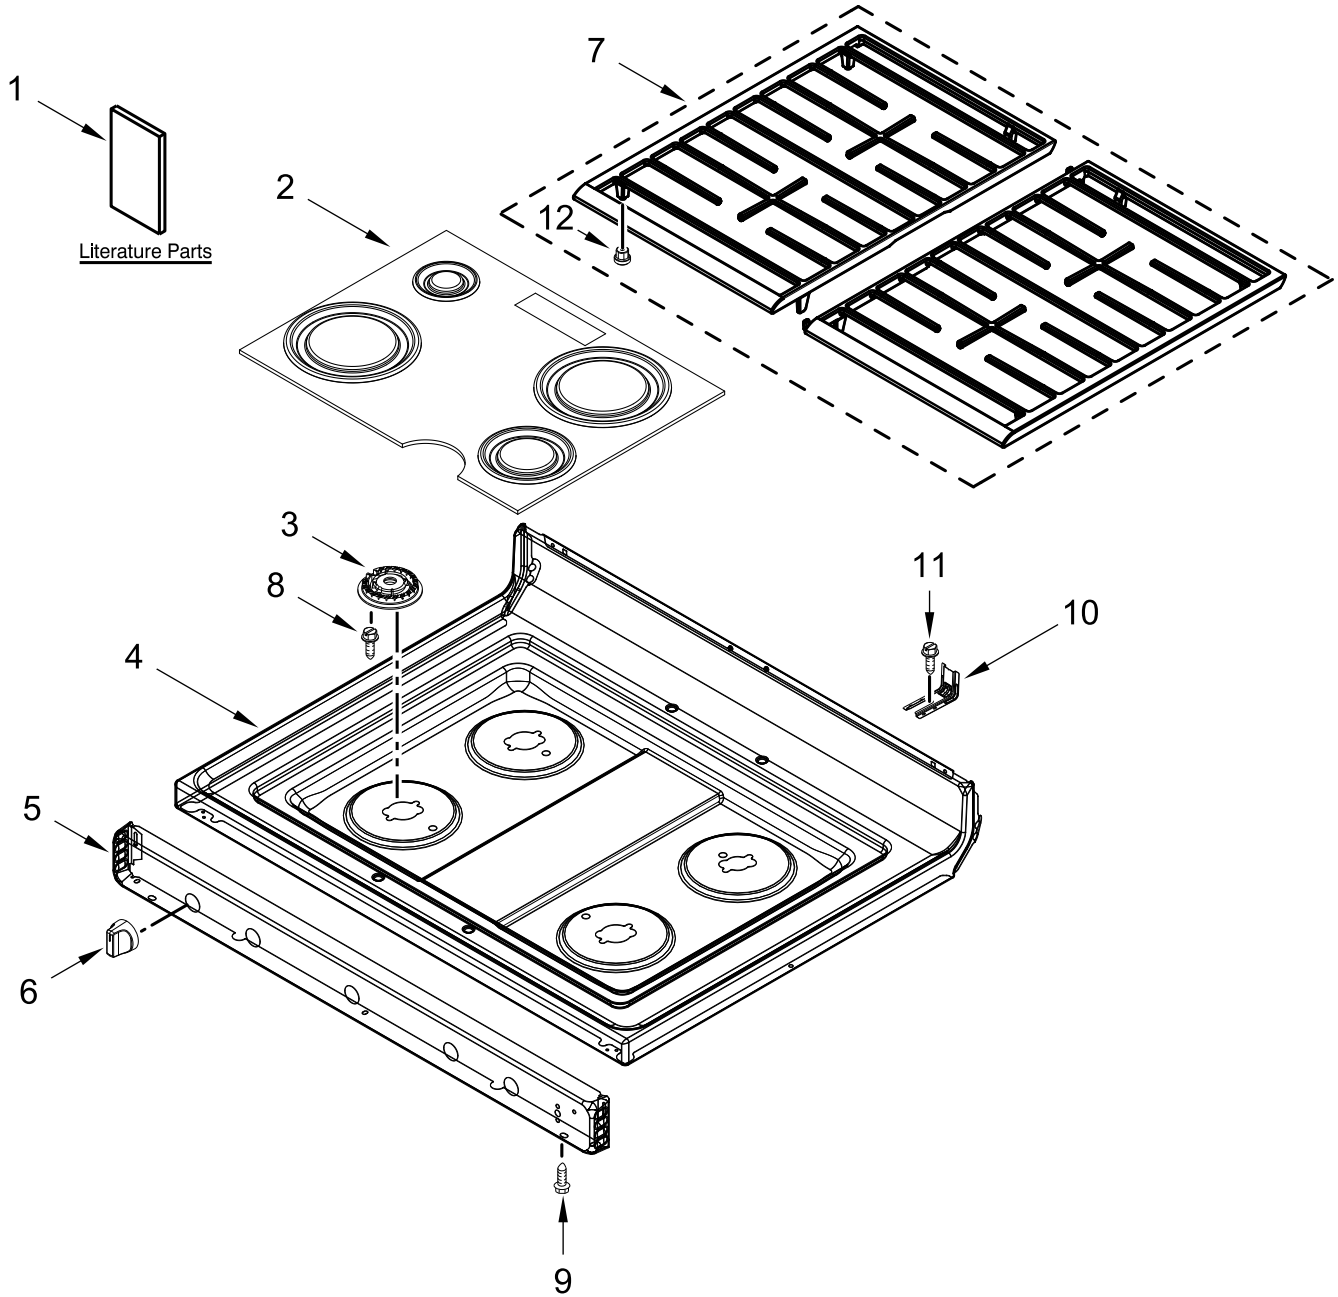

## **GAS RANGE**

# COOKTOP PARTS

<u>Illus. No.</u>	<u>Part No.</u>	<u>Description</u>	<u>Illus. No.</u>	<u>Part No.</u>	<u>Description</u>	<u>Illus. No.</u>	<u>Part No.</u>	<u>Description</u>
1		Literature Parts	4		Cooktop	10	W11379945	Bracket, Anti-Tip
	W11624706	Owner's Manual		W11331143	Black	11	7101P485-60	Screw, Anti-Tip Kit
	W11627309	Tech Sheet		W11331141	White	12	W10465081	Grate, Bumper
	W11624074	Quick Start Guide	5		Panel, Manifold			FOLLOWING PARTS NOT ILLUSTRATED
2		Burner Cap Kit		W11089575	Black		W11393744	Harness, Main
	W11395131	Black (Set of 4)		W11089574	White		W11448086	Harness, Bake and Broil
3	W11352018	Spreader, Flame (Left Front and Right Front)	6		Knob, Control		313438	Clip, Harness
	W11352020	Spreader, Flame (Left Rear)		W11510457	Black		3196173	Screw
	W11352021	Spreader, Flame (Right Rear)		W11510458	White		3196520	Clip, Wire
			7		Kit, Grate (Set of 2)		3196896	Clip, Wire
				W11603169	Grates, Cooktop			
			8	W10673618	Screw			
			9	3196557	Screw			

# DRAWER PARTS