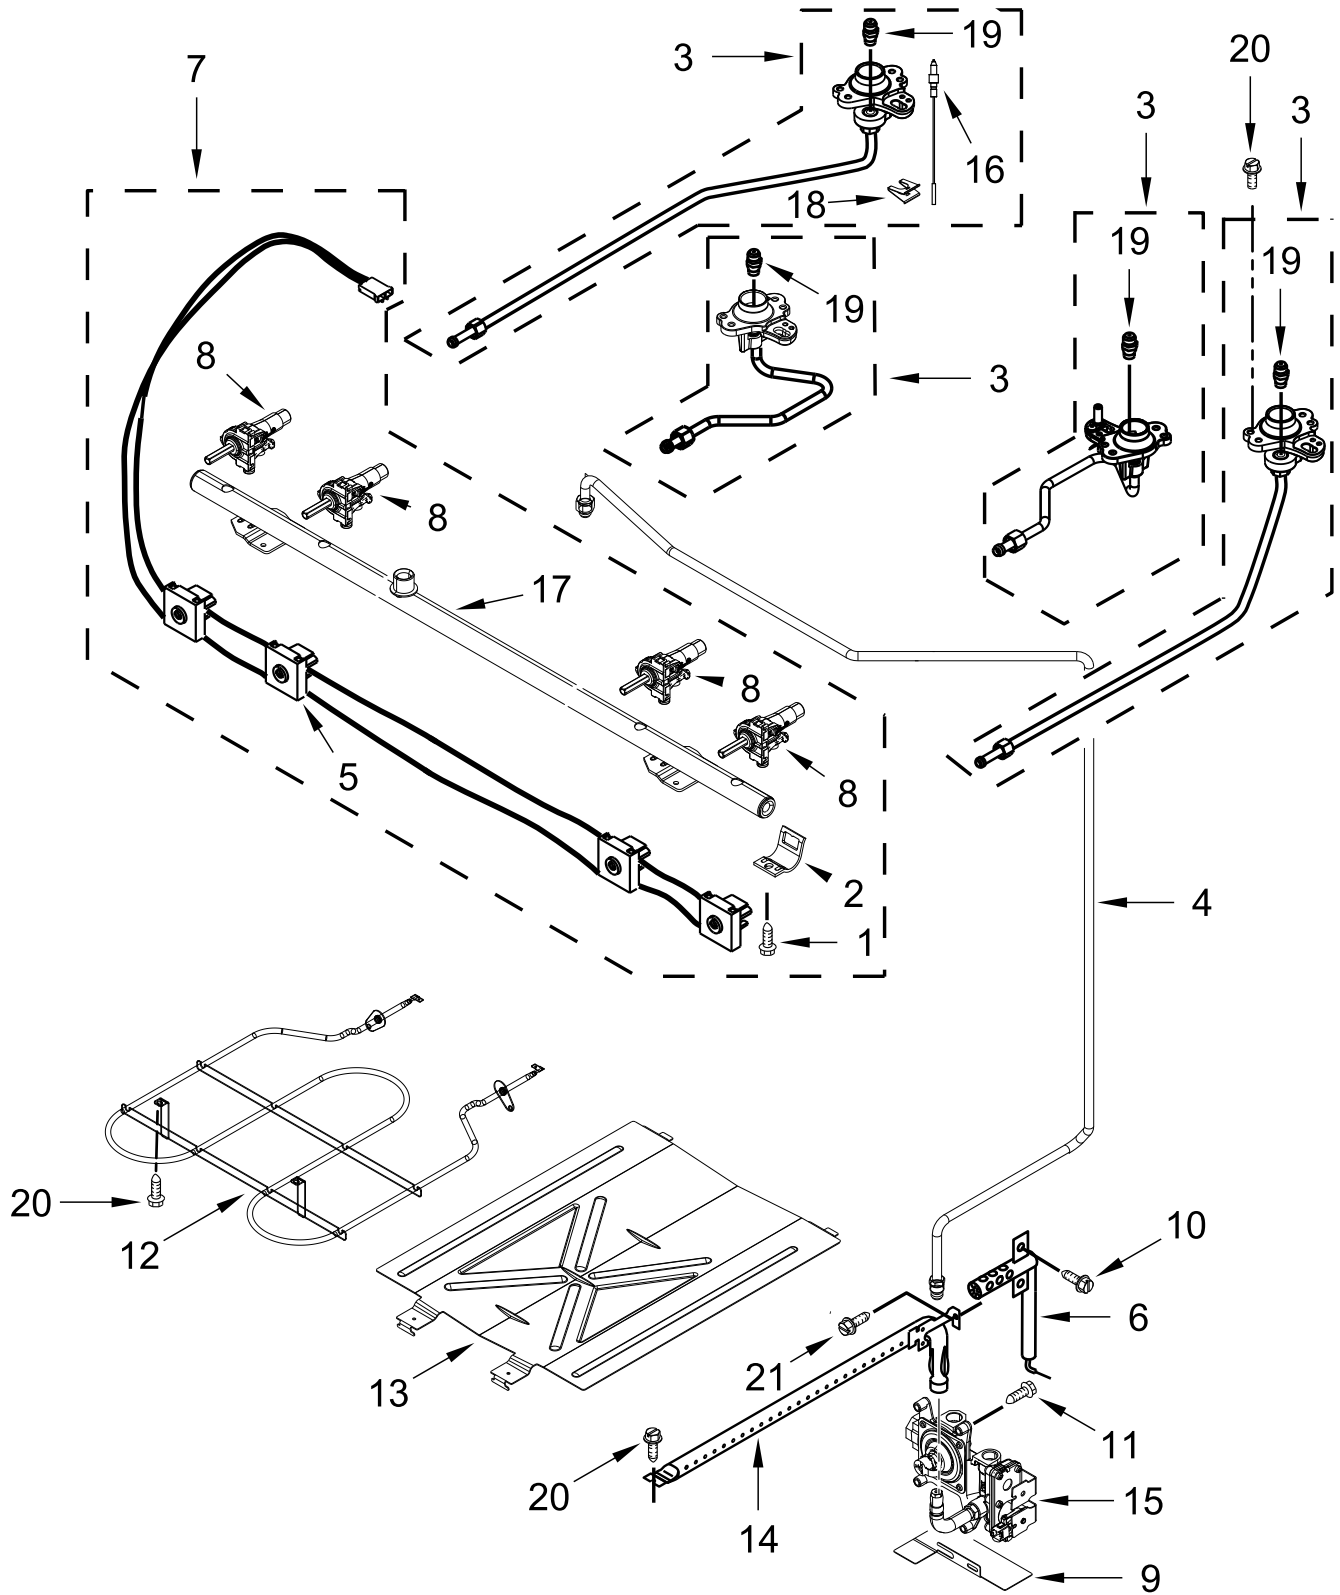

# CONTROL PANEL PARTS

<u>Illus.</u> <u>No.</u>	<u>Part No.</u>	<u>Description</u>	<u>Illus.</u> <u>No.</u>	<u>Part No.</u>	<u>Description</u>	<u>Illus.</u> <u>No.</u>	<u>Part No.</u>	<u>Description</u>
1		Endcap	6	W10516123	Bracket, Console Mounting	14	W11290750	Bracket, Control
	W11213290	Black (Left)				15	W10797001	Bracket, Ignitor
	W11213292	Black (Right)	7	8523412	Bracket, Rear Cooktop	16	W10110488	Module, Spark
	W11213291	White (Left)	8	W10198745	Cover, Upper	17	3196165	Screw
	W11213293	White (Right)	9	W10192841	Shield, Heat	18		Bracket, Eye Brow
2	8053505	Shield, Heat	10	W11676199	Cover, Back		W11443964	Black
3		Panel, Control	11	3196169	Screw		W11443963	White
	W11385177	Black	12		Control, Range (LCC190)			
	W11385178	White						
4	W10762981	Bracket, Mounting		W11637091	Black			
5	W10818365	Module, Spark	13	3196178	Screw			

# MANIFOLD PARTS