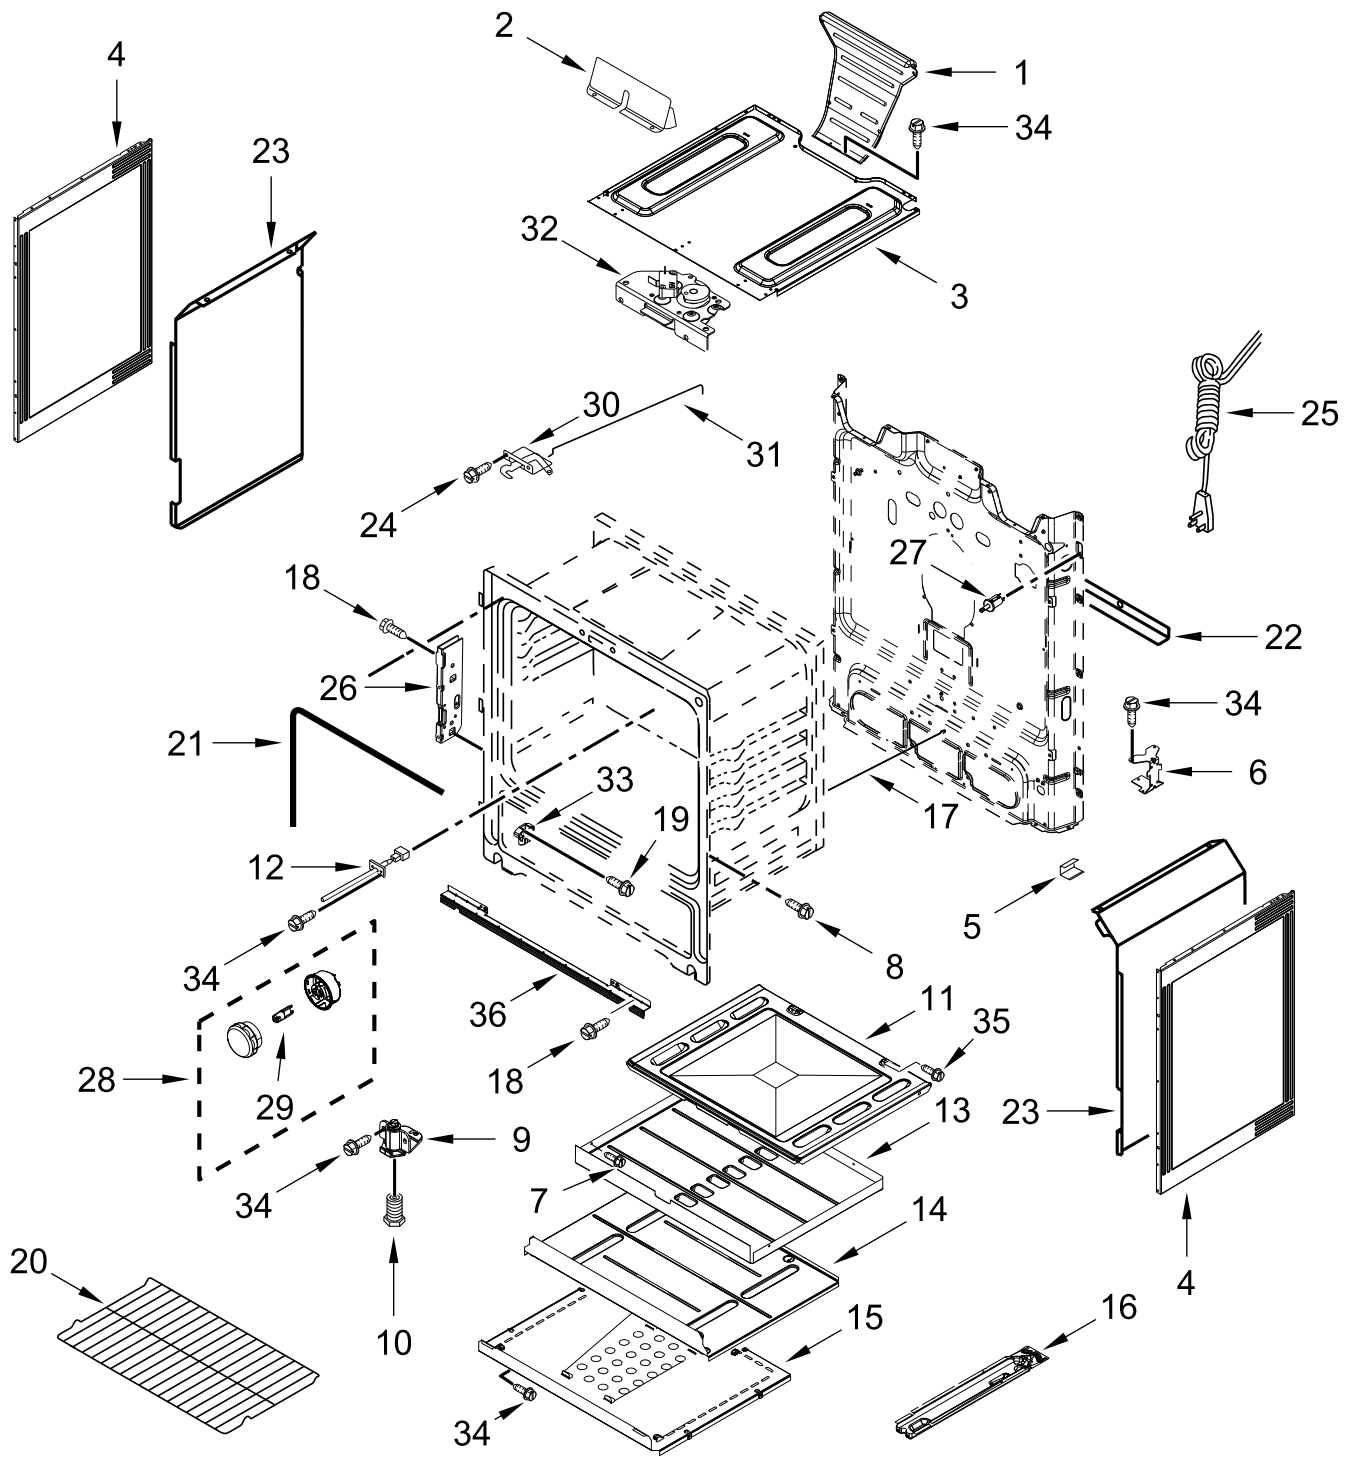

CHASSIS PARTS

CHASSIS PARTS

<u>Illus. No.</u>	<u>Part No.</u>	<u>Description</u>	<u>Illus. No.</u>	<u>Part No.</u>	<u>Description</u>	<u>Illus. No.</u>	<u>Part No.</u>	<u>Description</u>
1	W11457094	Box, Flue	16	W10390008	Base Rail Assembly (Left)	29	W10571723	Bulb, Halogen 40 Watts
2	8272747	Shield, Flue						
3	W11379351	Box-Burner, Gas Sealed		W10390007	Base Rail Assembly (Right)	30	9761013	Front Door Latch Assembly
4		Panel, Side	17	9757239	Rod, Door Switch	31	W10078370	Rod, Push Latch
	W10162245	Black	18	W10031780	Screw	32	W10107820	Rear Door Latch Assembly
	W10575396	White	19	3400080	Screw	33	W10674705	Glide, Drawer Front
5	W10137382	Clip, Panel	20	W11173792	Rack, Oven	34	3196178	Screw
6	8523249	Bracket, Manifold	21	W11491751	Seal, Door	35	W10379120	Screw
7	W10362924	Screw	22	W10435470	Brace, Main Back	36	W11464547	Bracket, Front Frame
8	3196560	Screw	23	W11379353	Retainer, Insulation (Left)			FOLLOWING PARTS NOT ILLUSTRATED
9	W10341186	Front Foot Assembly		W11379943	Retainer, Insulation (Right)			
10	W10058460	Foot, Leveling					8524099	Insulation, Wrap
11	3195097	Bottom, Oven	24	3196560	Screw		W11697359	Insulation, Back
12	W10586204	Sensor	25	W11661976	Cord, Power		W10333344	Insulation, Flue
13	8053967	Baffle, Burner Oven	26	W10289077	Receiver, Hinge			
14	8053969	Shield, Heat	27	W11511828	Switch, Door			
15	W11640074	Shield, Lower	28	W11634772	Light Assembly