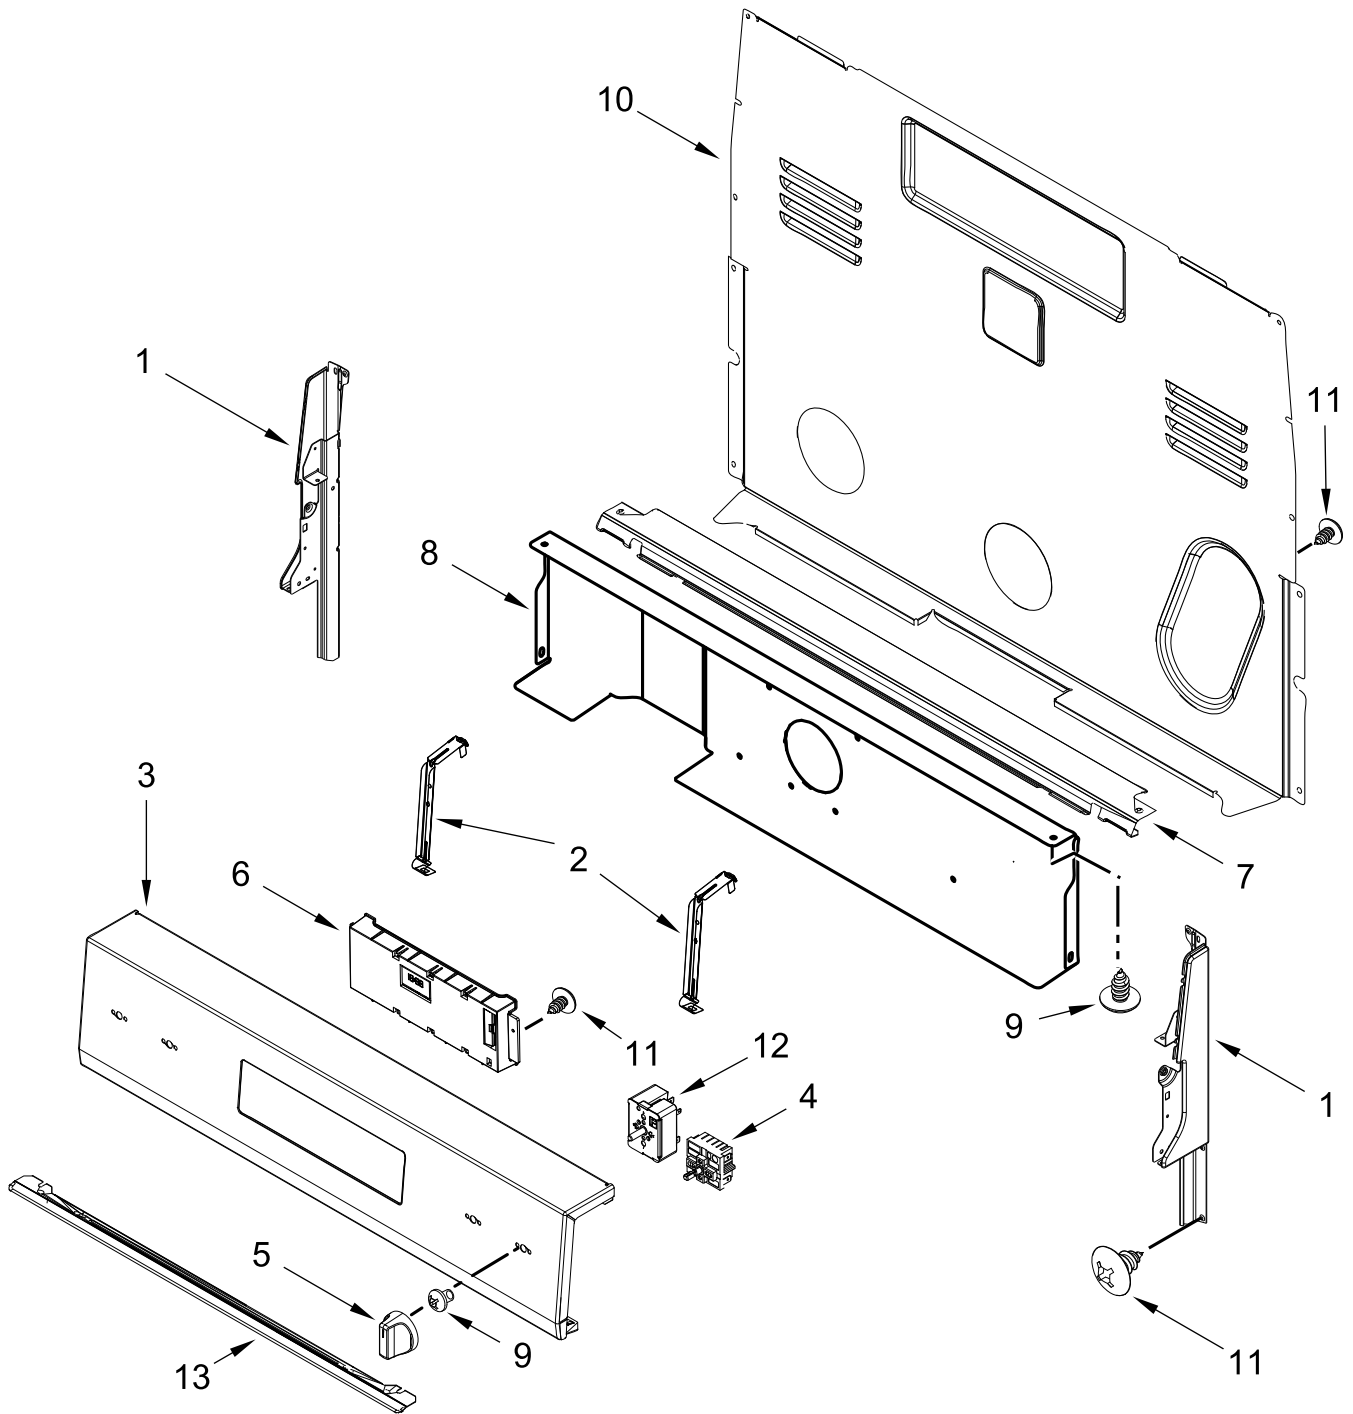

ELECTRIC RANGE

MODELS:

WFES3530RS0 (Stainless)

COOKTOP PARTS

COOKTOP PARTS

<u>Illus. No.</u>	<u>Part No.</u>	<u>Description</u>	<u>Illus. No.</u>	<u>Part No.</u>	<u>Description</u>	<u>Illus. No.</u>	<u>Part No.</u>	<u>Description</u>
1		Literature Parts	4		Cooktop	10	W10248261	Element (1200W) (Left Rear, Right Rear)
	W11618614	Quick Start Guide		W11629153	Black			
	W11617173	Owners Manual	5	W10275048	Element (3000 and 1400W)			FOLLOWING PARTS NOT ILLUSTRATED
	W11626731	Tech, Sheet			(Left Front and Right Front)		W11448102	Main, Harness
2	W11600012	Spring, Element					W11134845	Harness, Cooktop (Right)
3	W10607641	Bracket, Cooktop (Left)	6	3196169	Screw			
	W10607642	Bracket, Cooktop (Right)	7	W10691223	Pan, Radiant Element		W11134603	Harness, Cooktop (Left)
			8	W11379945	Bracket, Anti-Tip			
			9	7101P485-60	Screw, Anti-Tip Kit			

CONTROL PANEL PARTS

CONTROL PANEL PARTS

<u>Illus.</u> <u>No.</u>	<u>Part No.</u>	<u>Description</u>	<u>Illus.</u> <u>No.</u>	<u>Part No.</u>	<u>Description</u>	<u>Illus.</u> <u>No.</u>	<u>Part No.</u>	<u>Description</u>
1		Endcap	5		Knob	10	8272473	Cover, Upper Rear
	W11213290	Black (Left)		W11331196	Black	11	3196178	Screw
	W11213292	Black (Right)	6		Control, Electronic (LCX)	12	W10578768	Switch, Infinite (Right Rear and Left Rear)
2	W11290750	Bracket, Control		W11637090	Black			
3		Console, Assembly	7	W10525121	Bracket, Console Mounting	13		Bracket, Eye Brow
	W11375821	Stainless					W11443964	Black
4	W10437092	Switch, Infinite (Left Front and Right Front)	8	W10134247	Shield, Heat			
			9	3400882	Screw			

DOOR PARTS

DOOR PARTS

<u>Illus. No.</u>	<u>Part No.</u>	<u>Description</u>
1		Handle and Vent Assembly
	W11353054	Stainless
2	W10465158	Screw
3		Trim, Lower Door
	W11444043	Black
4	9761344	Liner, Door
5	W10031790	Screw
6	9758162	Glass, Inner