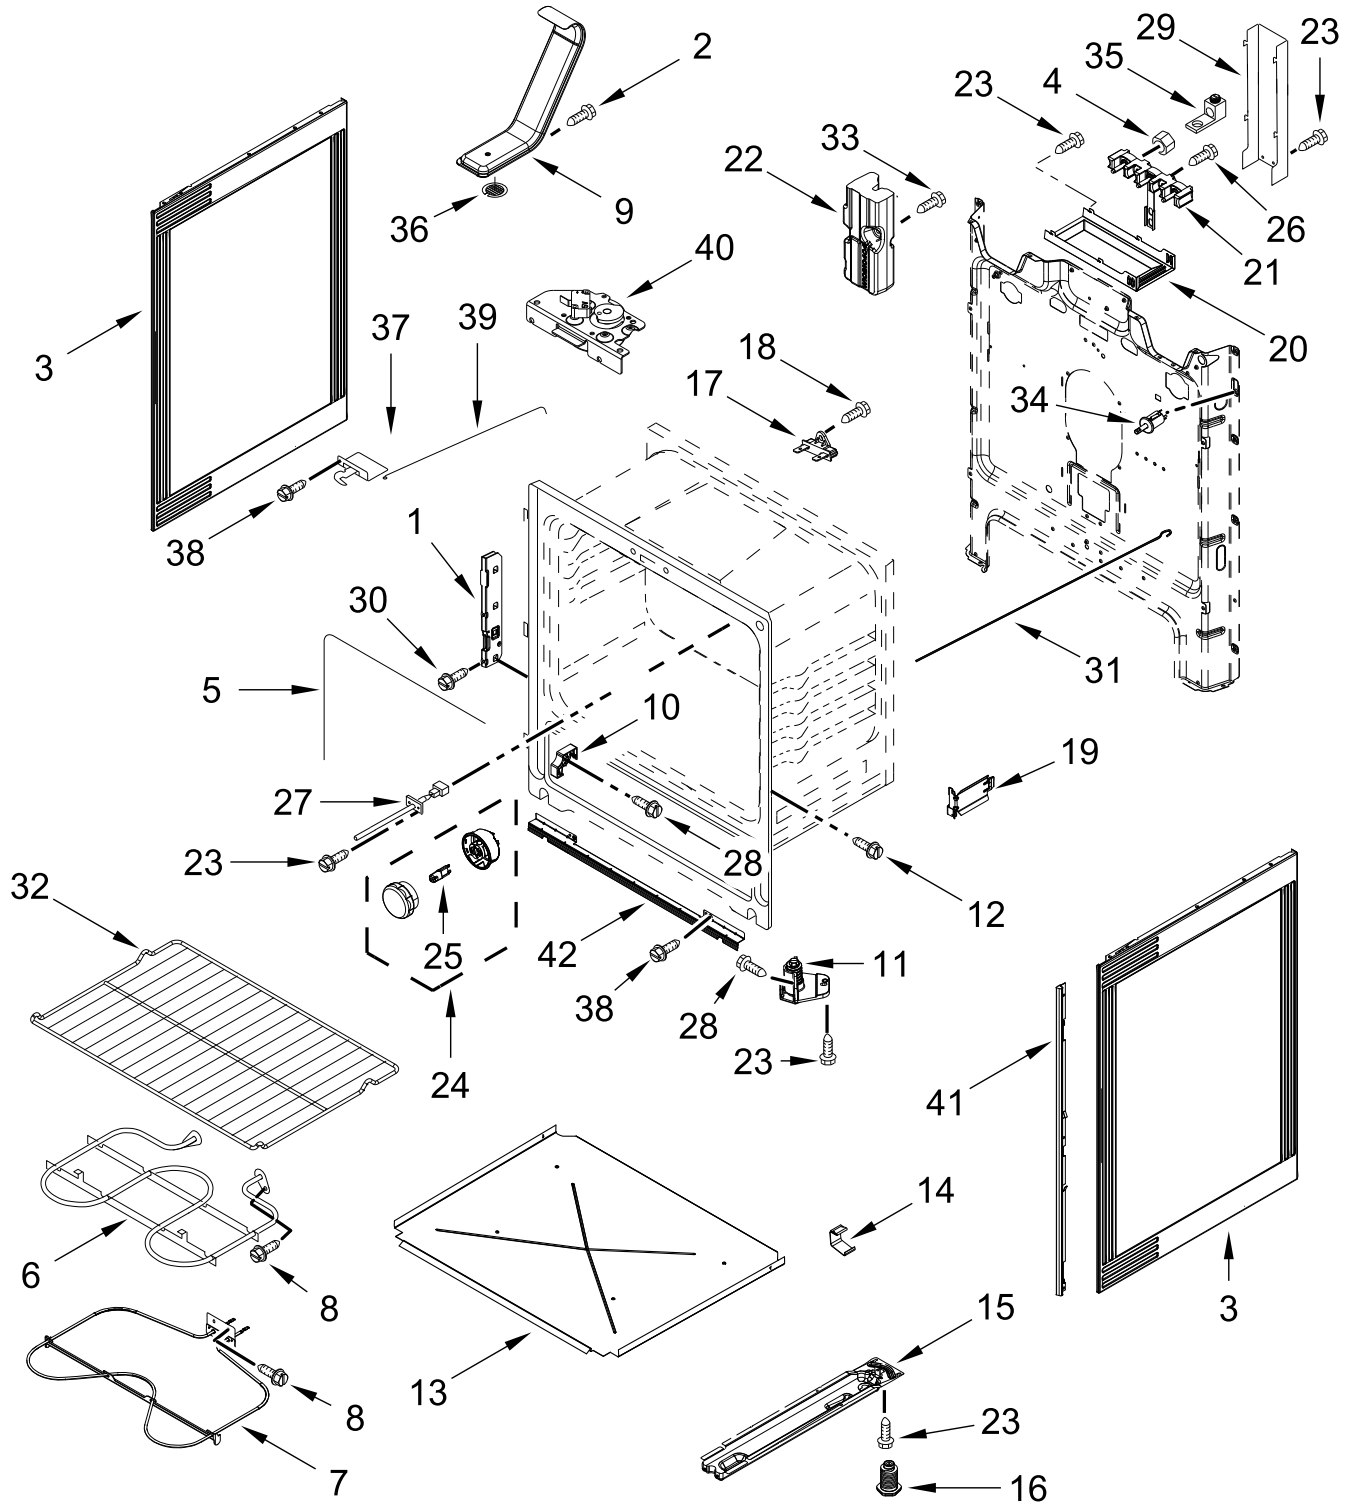

CHASSIS PARTS

CHASSIS PARTS

<u>Illus. No.</u>	<u>Part No.</u>	<u>Description</u>	<u>Illus. No.</u>	<u>Part No.</u>	<u>Description</u>	<u>Illus. No.</u>	<u>Part No.</u>	<u>Description</u>
1	W10289077	Receiver, Hinge	16	W10058460	Foot, Leveling	34	W11511828	Switch, Door
2	3196154	Screw	17	3196548	Fuse, Thermal	35	W10281322	Kit, Bare Wire Adapter Block
3		Panel, Side	18	3196172	Screw	36	W11092984	Screen, Vent
	W10162245	Black	19	W10404688	Clip, Oven Support	37	9761013	Front Door Latch Assembly
4	3400029	Nut	20	3186034	Bracket, Service	38	3196560	Screw
5	W11491751	Seal, Door	21	W10245259	Block, Terminal	39	W10078380	Rod, Latch
6	9757340	Element, Broil	22	W10910404	Counterweight	40	W10107820	Rear Door Latch Assembly
7	W11022836	Element, Bake	23	3196178	Screw	41	W11510560	Barrier Rail, Rubber (Left and Right)
8	3196174	Screw	24	W11634772	Light Assembly	42	W11464547	Bracket, Front Frame
9	W10134285	Tube, Vent	25	W10571723	Bulb, Halogen 40 Watts			FOLLOWING PARTS NOT ILLUSTRATED
10	W10674705	Glide, Drawer Front	26	3400016	Screw	W10774939		Insulation, Wrap
11	W10341186	Front Foot Assembly	27	W10586204	Sensor	W11127325		Insulation, Back
12	W10067840	Screw	28	3196169	Screw	W10333344		Insulation, Flue
13	8054068	Retainer, Insulation	29	W10326122	Cover, Terminal Block			
14	W10137382	Clip, Panel	30	W10031780	Screw			
15	W10390008	Base Rail Assembly (Left)	31	9757239	Rod, Door Switch			
	W10390007	Base Rail Assembly (Right)	32	W11173792	Rack, Oven			
			33	W11034869	Screw