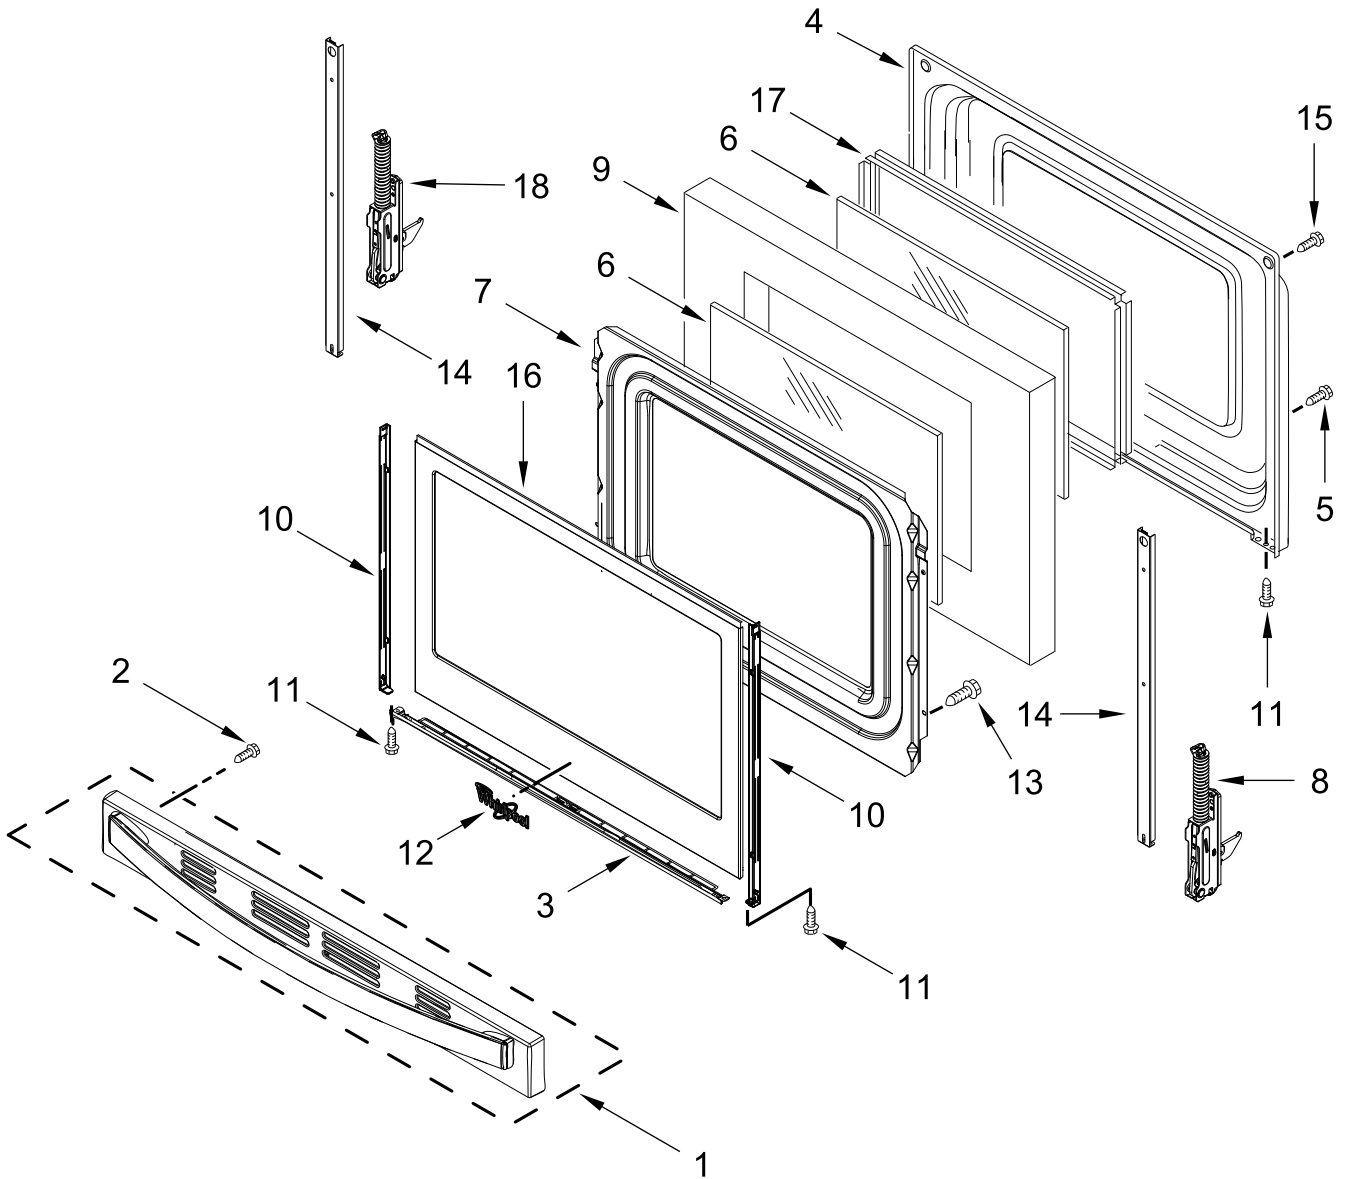

ELECTRIC RANGE

MODELS:

WFES3530RS0 (Stainless)

COOKTOP PARTS

COOKTOP PARTS

<u>Illus. No.</u>	<u>Part No.</u>	<u>Description</u>	<u>Illus. No.</u>	<u>Part No.</u>	<u>Description</u>	<u>Illus. No.</u>	<u>Part No.</u>	<u>Description</u>
1		Literature Parts	4		Cooktop	10	W10248261	Element (1200W) (Left Rear, Right Rear)
	W11618614	Quick Start Guide		W11629153	Black			
	W11617173	Owners Manual	5	W10275048	Element (3000 and 1400W)			FOLLOWING PARTS NOT ILLUSTRATED
	W11626731	Tech, Sheet			(Left Front and Right Front)		W11448102	Main, Harness
2	W11600012	Spring, Element					W11134845	Harness, Cooktop (Right)
3	W10607641	Bracket, Cooktop (Left)	6	3196169	Screw			
	W10607642	Bracket, Cooktop (Right)	7	W10691223	Pan, Radiant Element		W11134603	Harness, Cooktop (Left)
			8	W11379945	Bracket, Anti-Tip			
			9	7101P485-60	Screw, Anti-Tip Kit			

CONTROL PANEL PARTS

CONTROL PANEL PARTS

<u>Illus.</u> <u>No.</u>	<u>Part No.</u>	<u>Description</u>	<u>Illus.</u> <u>No.</u>	<u>Part No.</u>	<u>Description</u>	<u>Illus.</u> <u>No.</u>	<u>Part No.</u>	<u>Description</u>
1		Endcap	5		Knob	10	8272473	Cover, Upper Rear
	W11213290	Black (Left)		W11331196	Black	11	3196178	Screw
	W11213292	Black (Right)	6		Control, Electronic (LCX)	12	W10578768	Switch, Infinite (Right Rear and Left Rear)
2	W11290750	Bracket, Control		W11637090	Black			
3		Console, Assembly	7	W10525121	Bracket, Console Mounting	13		Bracket, Eye Brow
	W11375821	Stainless					W11443964	Black
4	W10437092	Switch, Infinite (Left Front and Right Front)	8	W10134247	Shield, Heat			
			9	3400882	Screw			

DOOR PARTS

DOOR PARTS

<u>Illus. No.</u>	<u>Part No.</u>	<u>Description</u>
1		Handle and Vent Assembly
	W11353054	Stainless
2	W10465158	Screw
3		Trim, Lower Door
	W11444043	Black
4	9761344	Liner, Door
5	W10031790	Screw
6	9758162	Glass, Inner