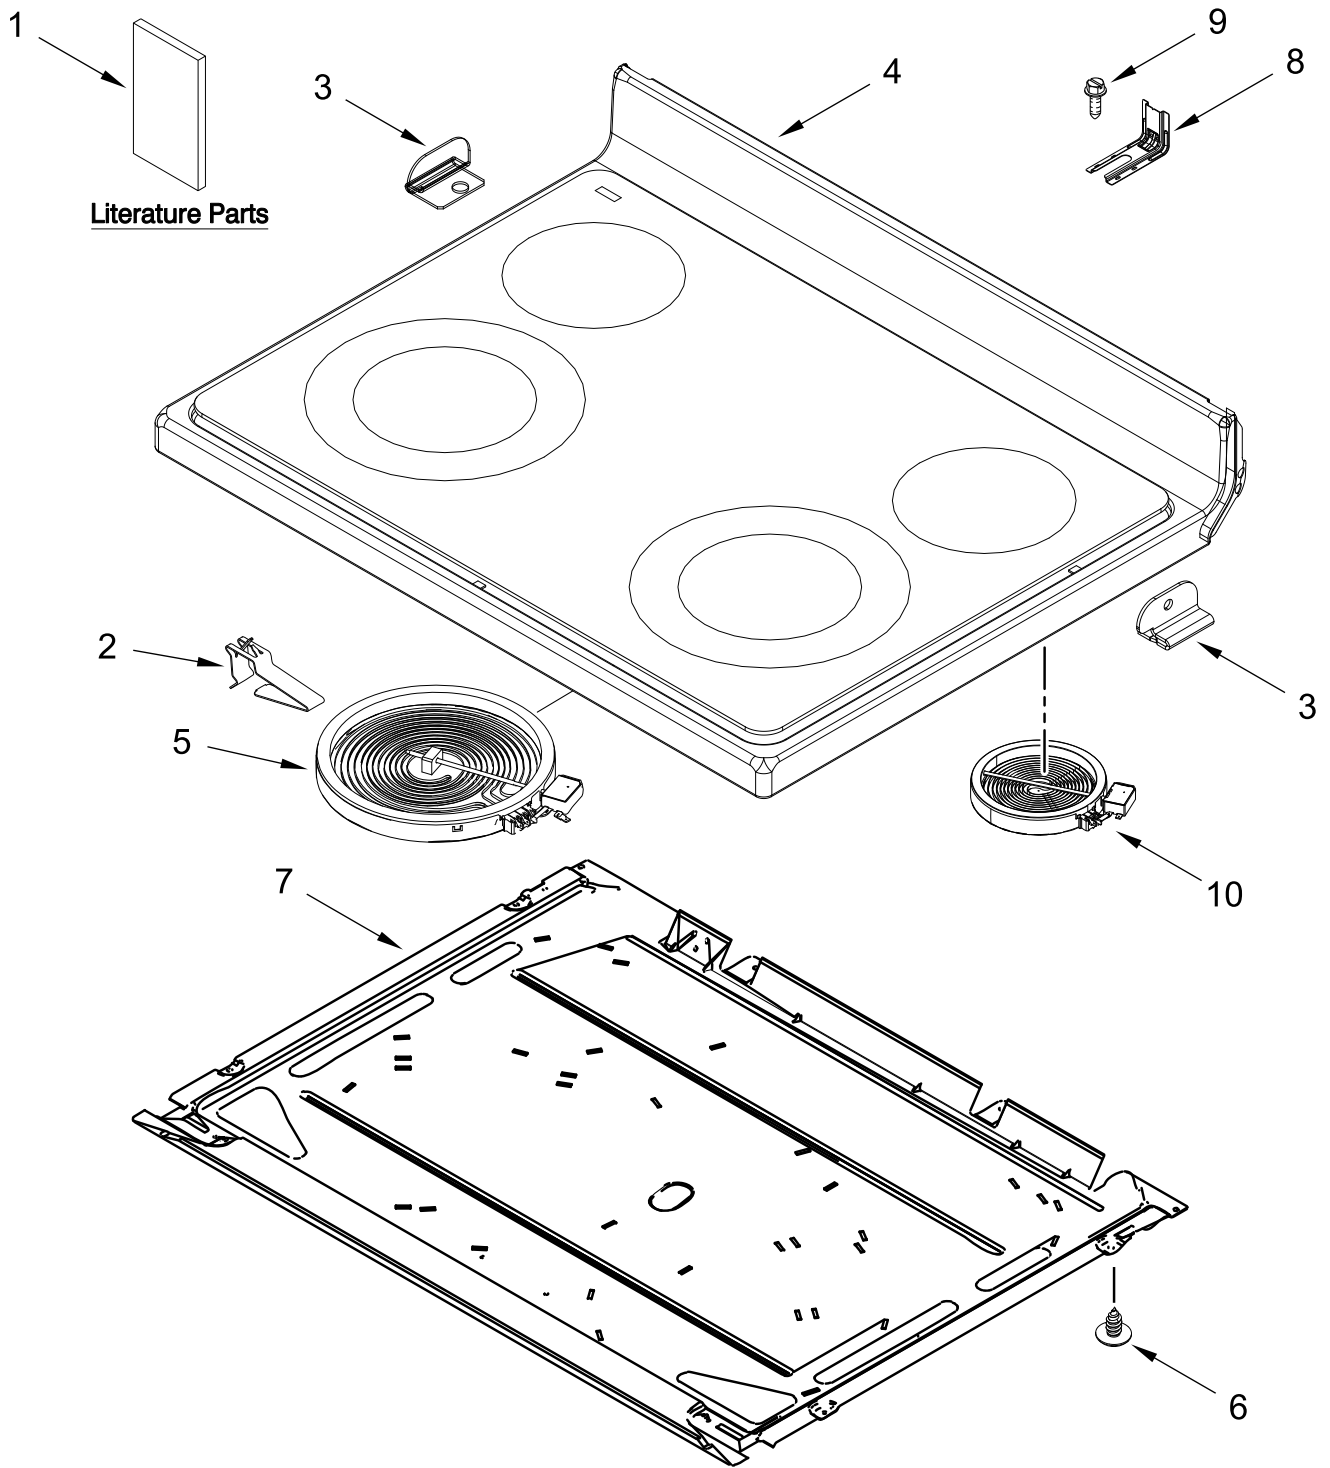

ELECTRIC RANGE

MODELS:

WFES3530RS0 (Stainless)

COOKTOP PARTS

COOKTOP PARTS

<u>Illus. No.</u>	<u>Part No.</u>	<u>Description</u>	<u>Illus. No.</u>	<u>Part No.</u>	<u>Description</u>	<u>Illus. No.</u>	<u>Part No.</u>	<u>Description</u>
1		Literature Parts	4		Cooktop	10	W10248261	Element (1200W) (Left Rear, Right Rear)
	W11618614	Quick Start Guide		W11629153	Black			
	W11617173	Owners Manual	5	W10275048	Element (3000 and 1400W)			FOLLOWING PARTS NOT ILLUSTRATED
	W11626731	Tech, Sheet			(Left Front and Right Front)		W11448102	Main, Harness
2	W11600012	Spring, Element					W11134845	Harness, Cooktop (Right)
3	W10607641	Bracket, Cooktop (Left)	6	3196169	Screw			
	W10607642	Bracket, Cooktop (Right)	7	W10691223	Pan, Radiant Element		W11134603	Harness, Cooktop (Left)
			8	W11379945	Bracket, Anti-Tip			
			9	7101P485-60	Screw, Anti-Tip Kit			

CONTROL PANEL PARTS

CONTROL PANEL PARTS

<u>Illus.</u> <u>No.</u>	<u>Part No.</u>	<u>Description</u>	<u>Illus.</u> <u>No.</u>	<u>Part No.</u>	<u>Description</u>	<u>Illus.</u> <u>No.</u>	<u>Part No.</u>	<u>Description</u>
1		Endcap	5		Knob	10	8272473	Cover, Upper Rear
	W11213290	Black (Left)		W11331196	Black	11	3196178	Screw
	W11213292	Black (Right)	6		Control, Electronic (LCX)	12	W10578768	Switch, Infinite (Right Rear and Left Rear)
2	W11290750	Bracket, Control		W11637090	Black			
3		Console, Assembly	7	W10525121	Bracket, Console Mounting	13		Bracket, Eye Brow
	W11375821	Stainless					W11443964	Black
4	W10437092	Switch, Infinite (Left Front and Right Front)	8	W10134247	Shield, Heat			
			9	3400882	Screw			