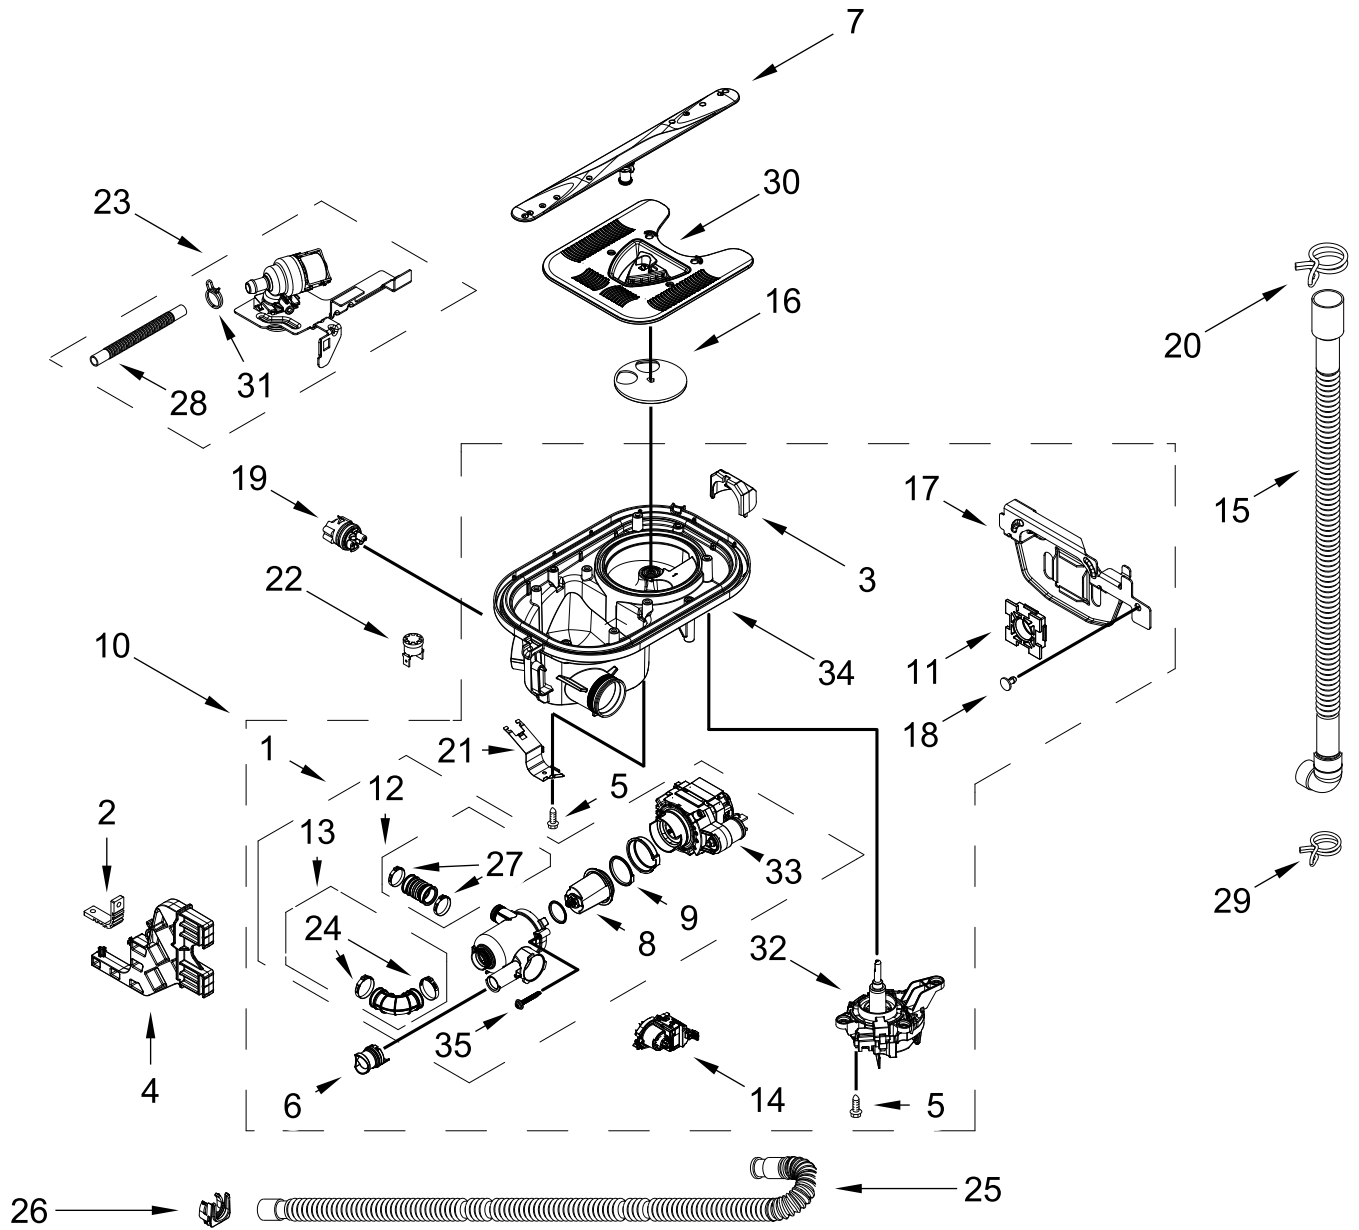

PUMP, WASHARM AND MOTOR PARTS

PUMP, WASHARM AND MOTOR PARTS

<u>Illus. No.</u>	<u>Part No.</u>	<u>Description</u>	<u>Illus. No.</u>	<u>Part No.</u>	<u>Description</u>	<u>Illus. No.</u>	<u>Part No.</u>	<u>Description</u>
1	W11122133	Pump Assembly	13	W10900387	Hose, Suction	24	W11122851	Clamp, Hose
2	W11294352	Isolator, Front Motor	14	W11491436	Motor, Drain	25	W11036161	Hose
3	W10891545	Diffuser, Inlet	15	W11131184	Hose, Drain	26	W11036143	Clip, Hose
4	W11294350	Hanger, Front Motor	16	W10903468	Disc, Diverter	27	W10466656	Clamp, Hose
5	9741232	Screw	17	W11025963	Bracket, Rear Motor	28	W11036287	Hose, Inlet
6	W10891547	Check Valve, Drain	18	W11418271	Fastener	29	W11236576	Clamp, Hose
7	W11048456	Wash Arm Assembly	19	W11126174	Indicator, Optical Wash	30	W11039864	Grate
8	W11108699	Filter Assembly	20	370445	Clamp, Hose	31	371505	Clamp, Hose
9	W10380239	Ring, Volute	21	W11163419	Bracket, Thermostat	32		Diverter Valve Motor (Not Serviced)
10	W11197948	Motor & Sump Assembly	22	W11193089	Thermostat (Included with Main Wiring Harness)	33	W10753070	Capacitor
11	W11036663	Isolator, Rear Motor	23	W11025970	Fill Valve Assembly	34	W11034556	Sump (includes Seal and Diverter)
12	W11250985	Hose, Pressure				35	W10467002	Screw