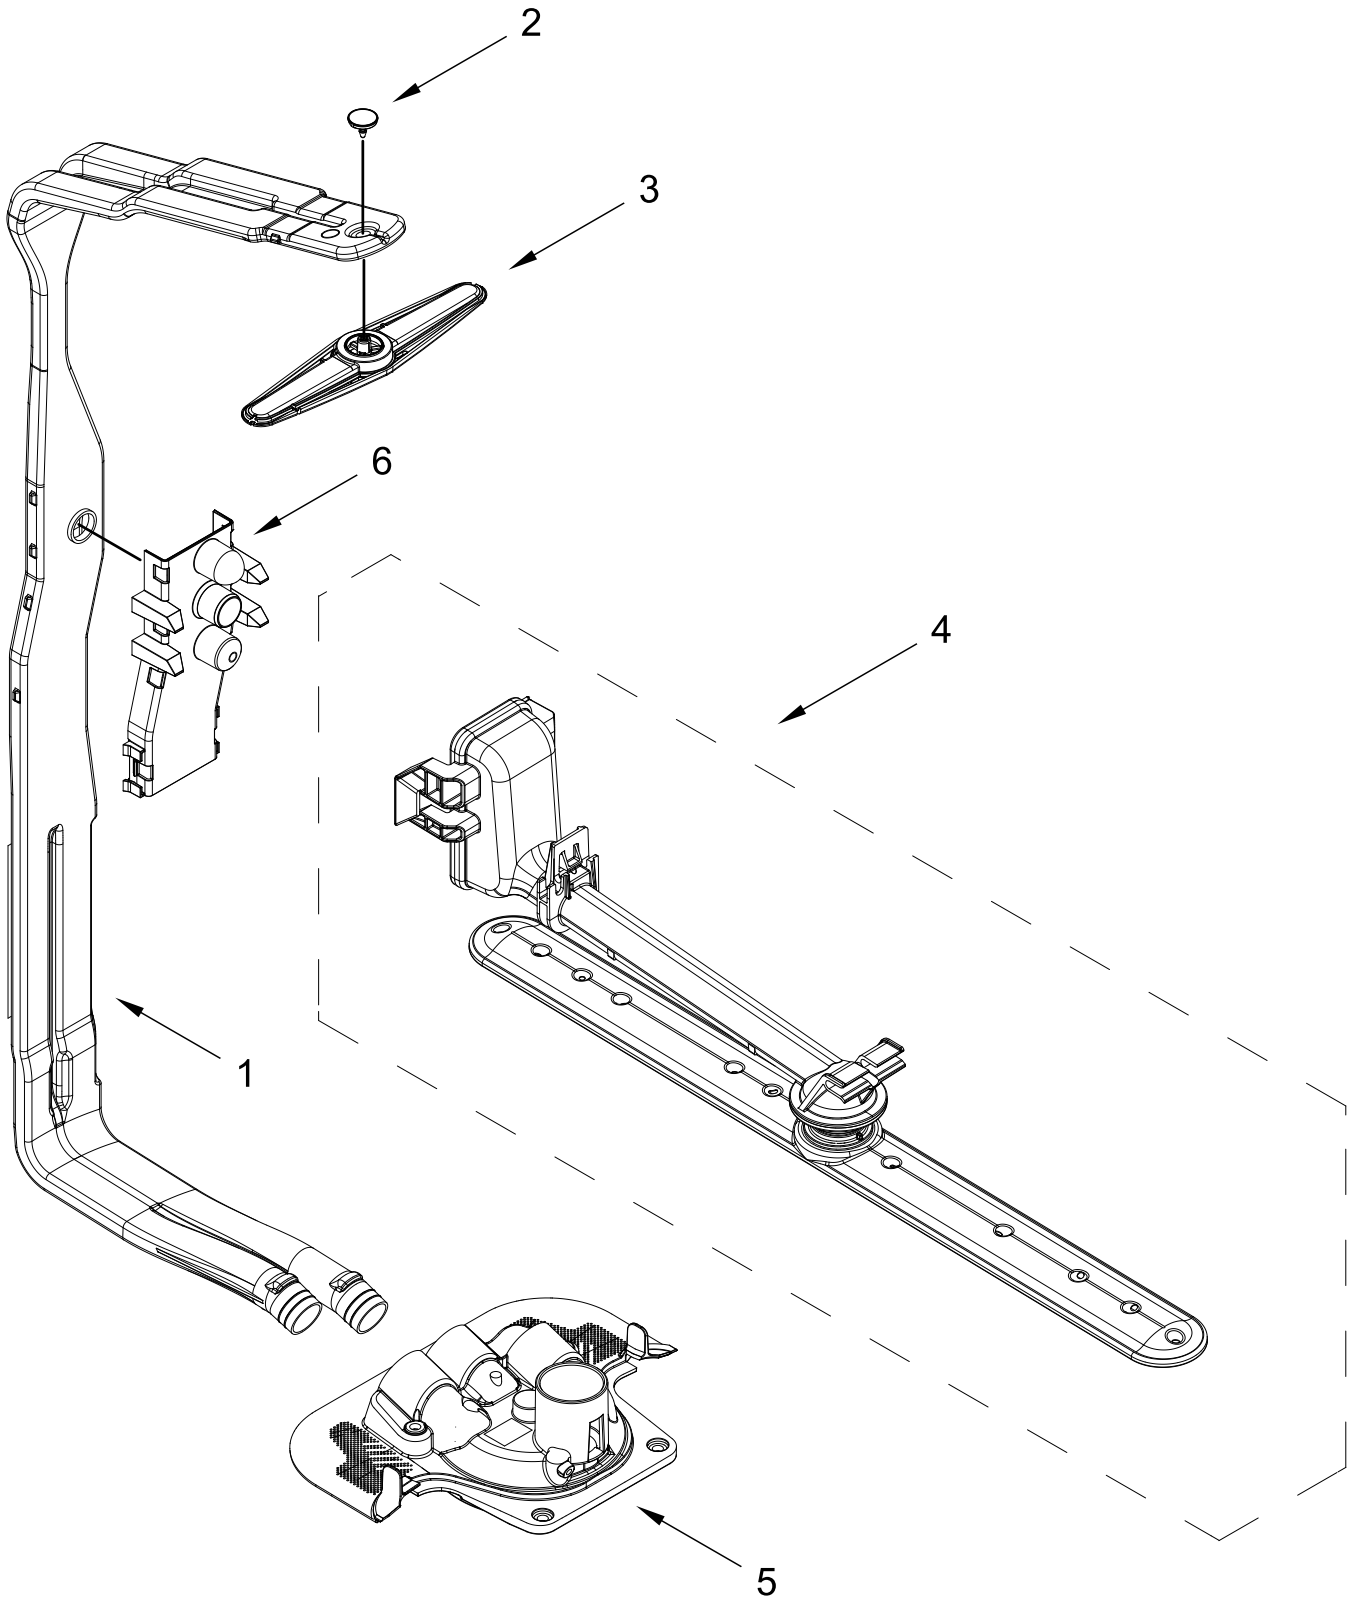

UPPER WASH AND RINSE PARTS

UPPER WASH AND RINSE PARTS

<u>Illus.</u> <u>No.</u>	<u>Part No.</u>	<u>Description</u>	<u>Illus.</u> <u>No.</u>	<u>Part No.</u>	<u>Description</u>	<u>Illus.</u> <u>No.</u>	<u>Part No.</u>	<u>Description</u>
1	W11507999	Feed Tube Assembly	3	W11039869	Sprayarm, Third Level	5	W11128231	Cover, Diverter
2	W11039888	Retainer	4	W11174340	Upper Sprayarm Assembly	6	W10892836	Retainer, Docking (2nd Level)