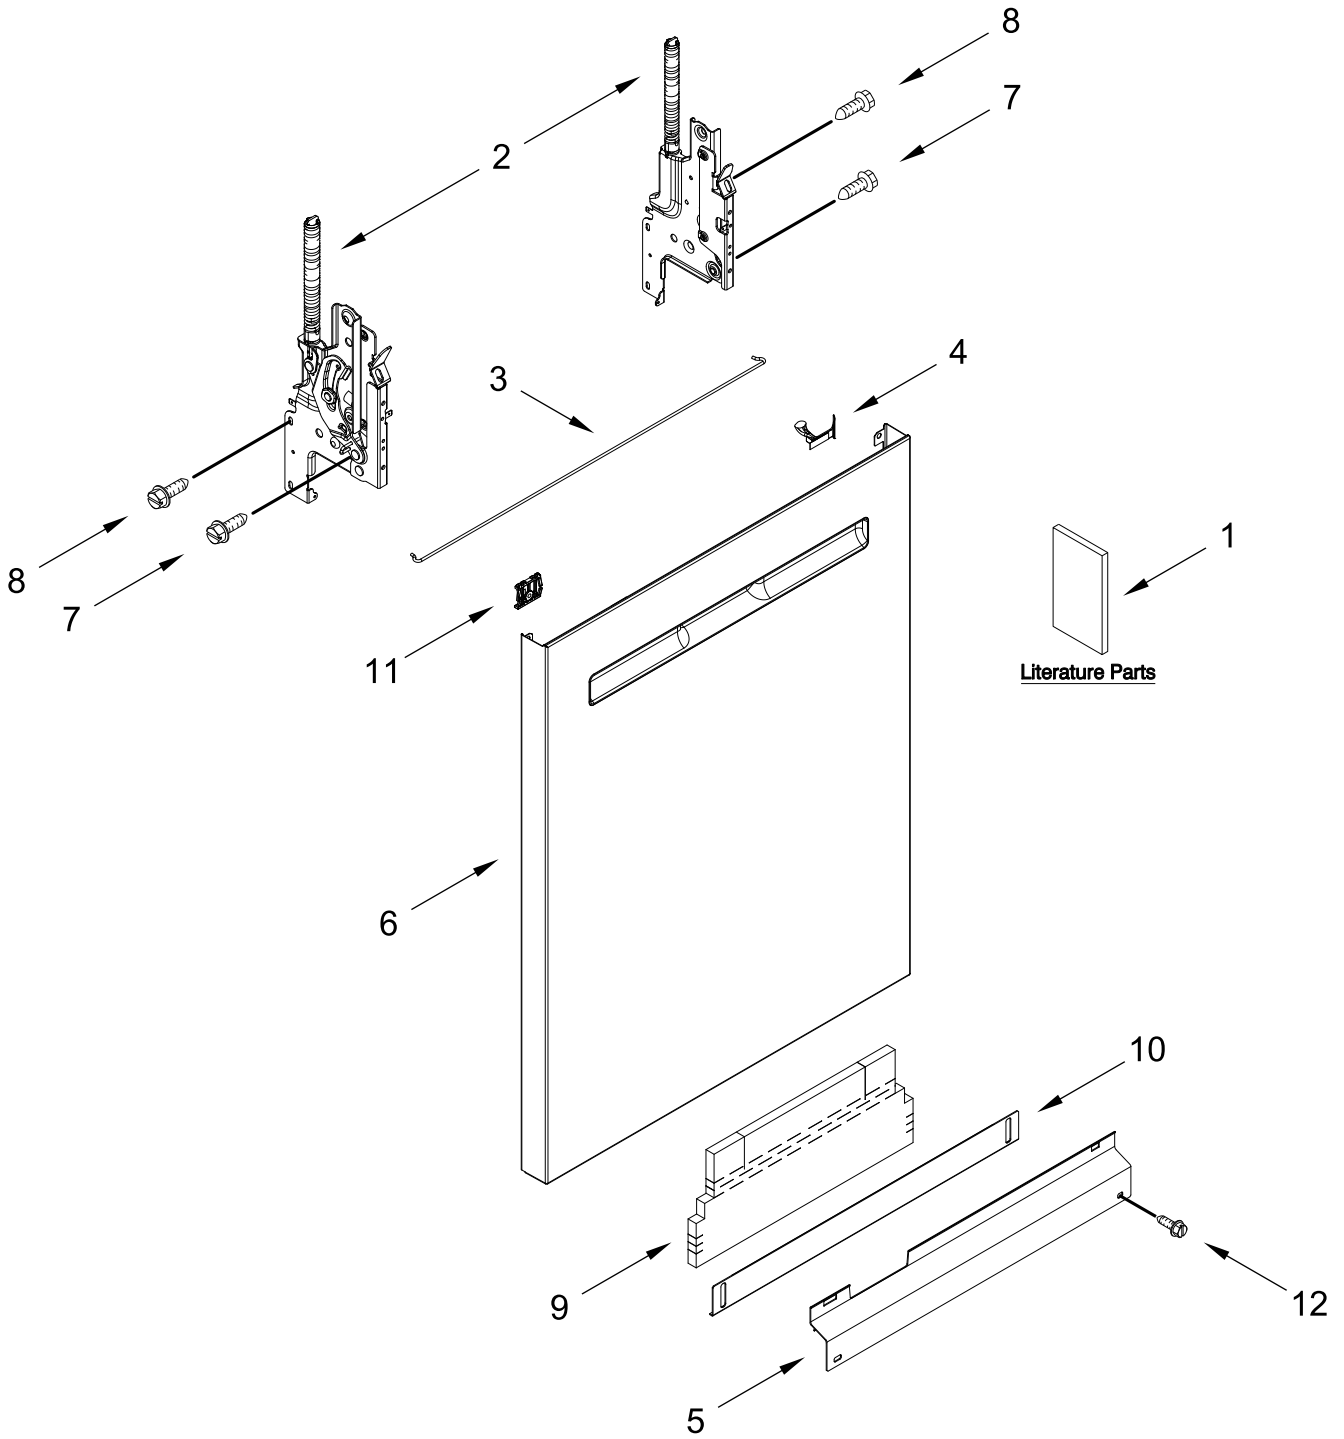

Dishwasher

MODELS:

MDB7959SKZ3 (Stainless)

DOOR AND PANEL PARTS

DOOR AND PANEL PARTS

<u>Illus. No.</u>	<u>Part No.</u>	<u>Description</u>	<u>Illus. No.</u>	<u>Part No.</u>	<u>Description</u>	<u>Illus. No.</u>	<u>Part No.</u>	<u>Description</u>
1		Literature Parts	4	W11102920	Light Pipe	9	W11038694	Insulation, Single Layer
	W11323304	Owners Manual	5		Access Panel	10		Toe Panel
	W11650513	Energy Guide		W11108979	Black		W11467733	Black
	W11366142	Tech Sheet	6		Panel, Front (Includes 4 & 11)	11	W10692757	Barrel Nut, Front Panel
2		Arm, Hinge		W11233303	Stainless	12	W11438978	Screw, Black
	W11662392	Left Hand	7	3400000	Screw			
	W11662370	Right Hand	8	W11364953	Screw			
3	W11377160	Cross Brace, Door						

CONTROL PANEL AND INNER DOOR PARTS

CONTROL PANEL AND INNER DOOR PARTS

<u>Illus.</u> <u>No.</u>	<u>Part No.</u>	<u>Description</u>	<u>Illus.</u> <u>No.</u>	<u>Part No.</u>	<u>Description</u>	<u>Illus.</u> <u>No.</u>	<u>Part No.</u>	<u>Description</u>
1		Console Assembly (Includes Insert)	7	W11025634	Bezel, Vent	14	W11092649	Dispenser Assembly
	W11491722	Black	8	W10348408	Screw	15	W11050927	Seal, Console/Door
2	W11084865	Jumper, Door	9	W10348409	Screw	16	W11088985	Hanger, Control
3	W11131369	Housing, UI	10	W11098822	Inner Door Assembly	17	W11527847	Vent Assembly
4	W10711884	Screw (Long)	11	W11563231	Seal, Door Bottom	18	W11397505	Fuse, In-line
5	W11091934	Latch Assembly (Includes Switch)	12	W11649439	Wiring Harness, Main (Includes Thermostat & Fuse)	19	W11258418	Screw
6	W11648369	Control, Electronic	13	W11084845	Wiring Harness, Inner Door	20	3400071	Screw