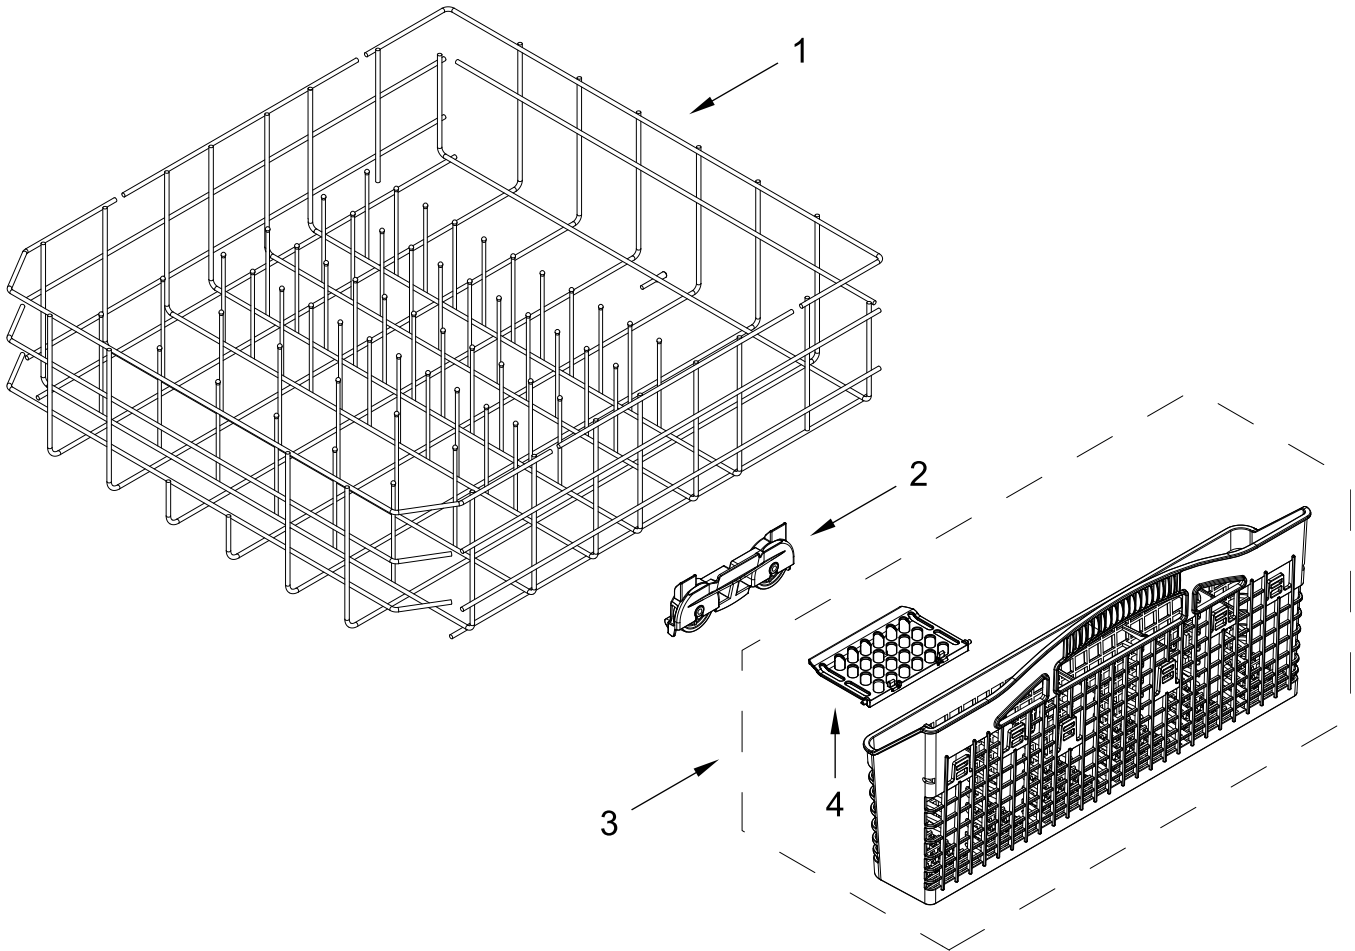

LOWER RACK PARTS

LOWER RACK PARTS

<u>Illus.</u> <u>No.</u>	<u>Part No.</u>	<u>Description</u>	<u>Illus.</u> <u>No.</u>	<u>Part No.</u>	<u>Description</u>
1	W10525641	Dishrack, Lower	3	W11281126	Silverware Basket Assembly
2	W11133747	Wheel & Transport Assembly	4	W11267705	Lid, Silverware Basket (Side)