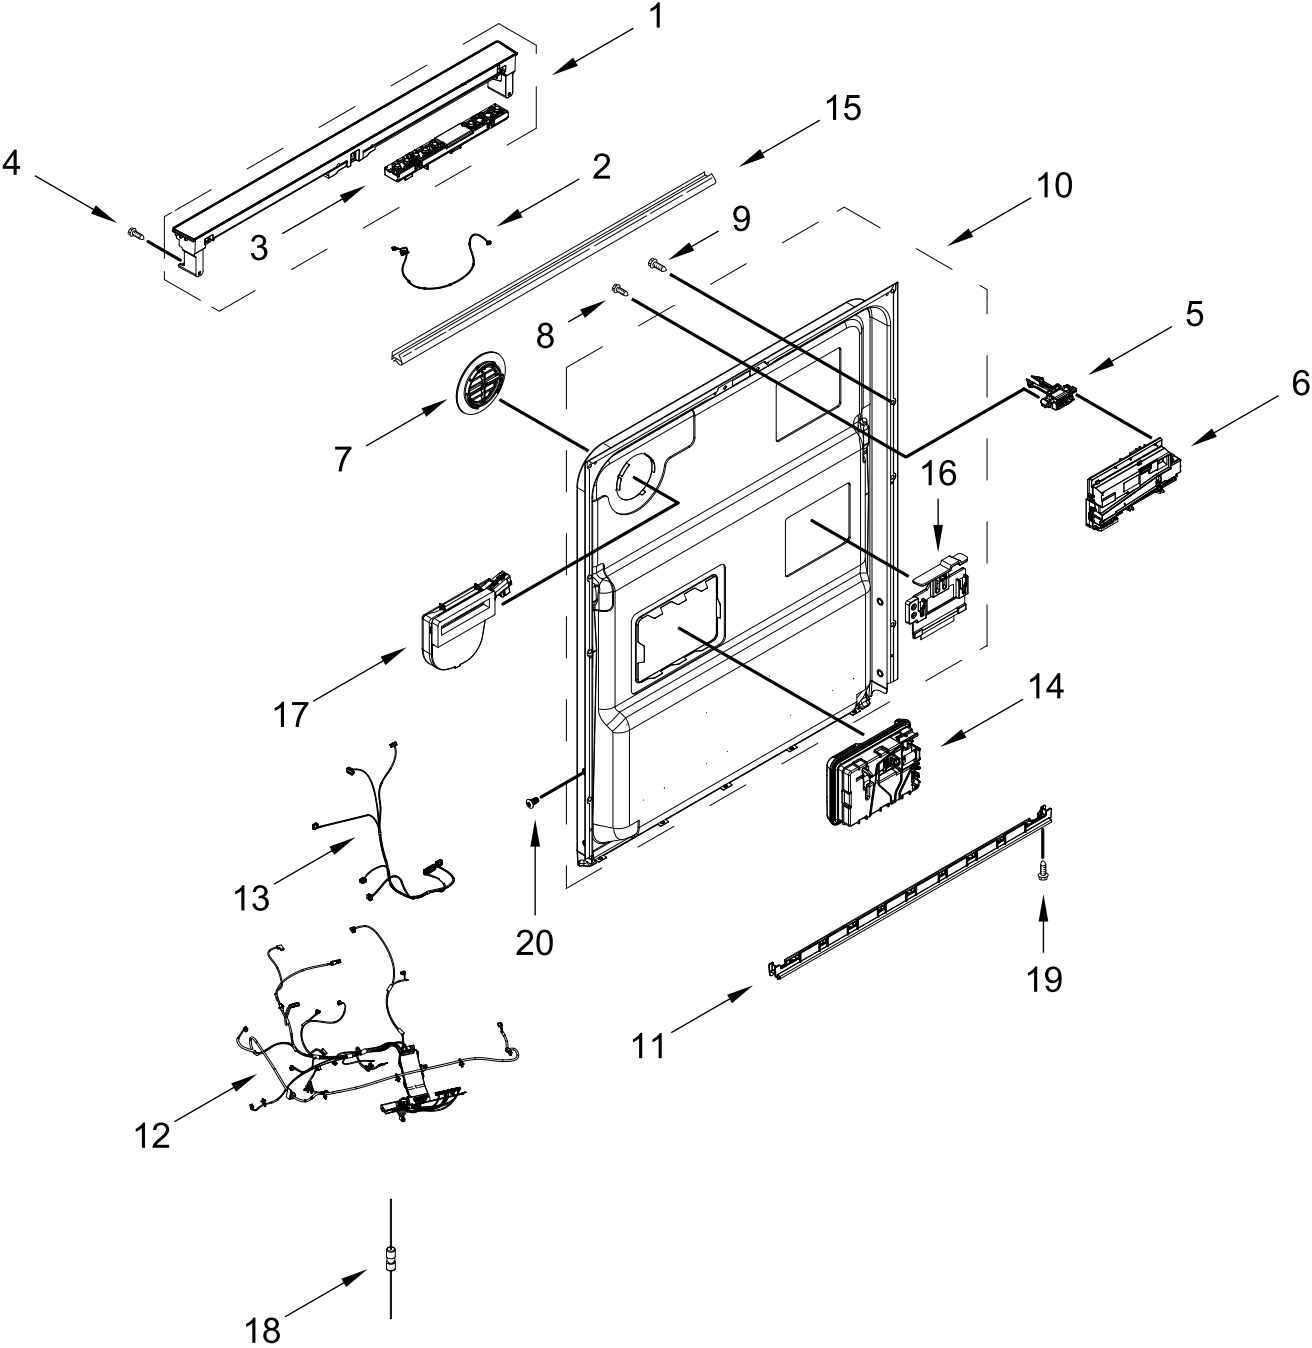

Dishwasher

MODELS:

MDB7959SKZ3 (Stainless)

DOOR AND PANEL PARTS

DOOR AND PANEL PARTS

<u>Illus. No.</u>	<u>Part No.</u>	<u>Description</u>	<u>Illus. No.</u>	<u>Part No.</u>	<u>Description</u>	<u>Illus. No.</u>	<u>Part No.</u>	<u>Description</u>
1		Literature Parts	4	W11102920	Light Pipe	9	W11038694	Insulation, Single Layer
	W11323304	Owners Manual	5		Access Panel	10		Toe Panel
	W11650513	Energy Guide		W11108979	Black		W11467733	Black
	W11366142	Tech Sheet	6		Panel, Front (Includes 4 & 11)	11	W10692757	Barrel Nut, Front Panel
2		Arm, Hinge		W11233303	Stainless	12	W11438978	Screw, Black
	W11662392	Left Hand	7	3400000	Screw			
	W11662370	Right Hand	8	W11364953	Screw			
3	W11377160	Cross Brace, Door						

CONTROL PANEL AND INNER DOOR PARTS

CONTROL PANEL AND INNER DOOR PARTS

<u>Illus.</u> <u>No.</u>	<u>Part No.</u>	<u>Description</u>	<u>Illus.</u> <u>No.</u>	<u>Part No.</u>	<u>Description</u>	<u>Illus.</u> <u>No.</u>	<u>Part No.</u>	<u>Description</u>
1		Console Assembly (Includes Insert)	7	W11025634	Bezel, Vent	14	W11092649	Dispenser Assembly
	W11491722	Black	8	W10348408	Screw	15	W11050927	Seal, Console/Door
2	W11084865	Jumper, Door	9	W10348409	Screw	16	W11088985	Hanger, Control
3	W11131369	Housing, UI	10	W11098822	Inner Door Assembly	17	W11527847	Vent Assembly
4	W10711884	Screw (Long)	11	W11563231	Seal, Door Bottom	18	W11397505	Fuse, In-line
5	W11091934	Latch Assembly (Includes Switch)	12	W11649439	Wiring Harness, Main (Includes Thermostat & Fuse)	19	W11258418	Screw
6	W11648369	Control, Electronic	13	W11084845	Wiring Harness, Inner Door	20	3400071	Screw