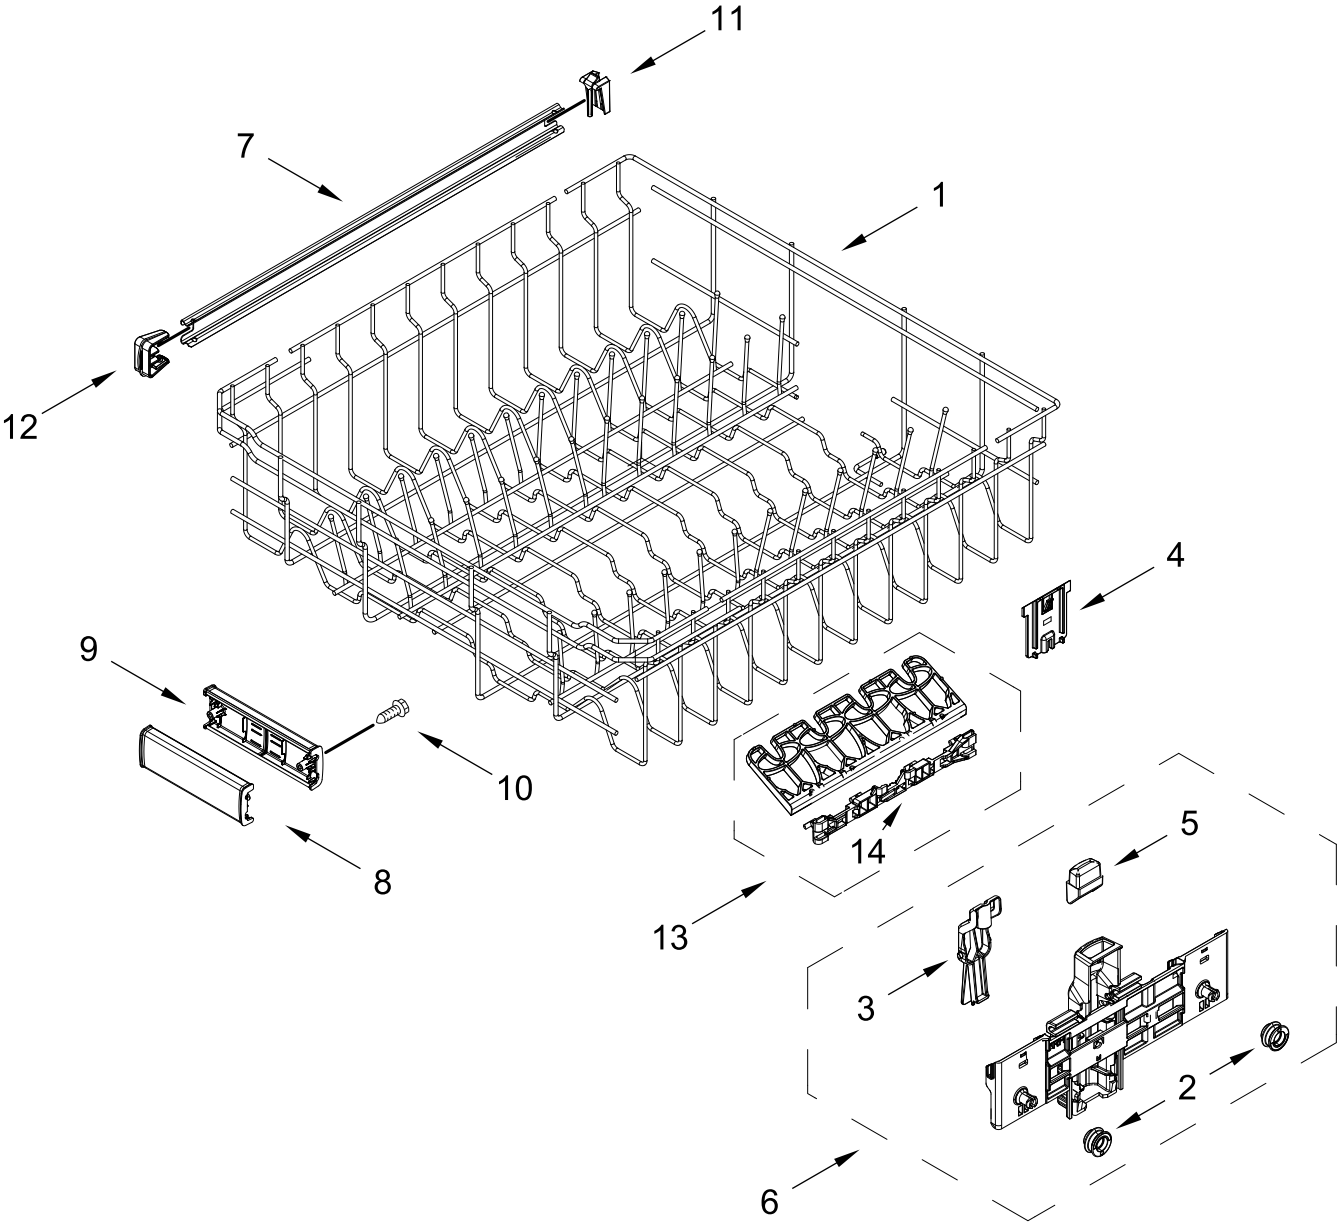

TUB AND FRAME PARTS

<u>Illus.</u> <u>No.</u>	<u>Part No.</u>	<u>Description</u>	<u>Illus.</u> <u>No.</u>	<u>Part No.</u>	<u>Description</u>	<u>Illus.</u> <u>No.</u>	<u>Part No.</u>	<u>Description</u>
1	W10920228	Tub Assembly (Includes Gasket)	13	W11036170	Float Switch	23	W11048217	Tub Mount, Upper Rack
2	W11226744	Base, Terminal Box	14	W11184083	Plug, Tub	24	W11362501	Miscellaneous Parts Bag (Contains 2 Screws, 2 Clamps, & 2 Brackets)
3	W11035860	Gasket, Tub	15	W11429970	Water Inlet Assembly			
4	W11429974	Nut, Water Inlet	16	W11455395	Leg, Leveling			
5	W11090487	Strike, Latch	17	3378128	Washer, Pronged Cup			
6	W11296374	Screw	18	3400014	Screw, Grounding	25	W11132441	Terminal Block
7	W11165091	Seal, Cabinet	19	W10277003	Screw	26	W11536143	Heater Element Assembly
8	W11025993	Drip Tray	20	W11226746	Cover, Terminal Box	27	3400892	Screw
9	W11025986	Funnel, Overfill Protection	21		Side Support, Tub			
10	W11025988	Funnel Extension		W10920122	Left Hand			
11	8269145	Bracket, Undercounter		W10920120	Right Hand			
12	W11165093	Cover, Tub Corner	22	W11655286	Shield, Tub Sound			

UPPER RACK AND TRACK PARTS

UPPER RACK AND TRACK PARTS

<u>Illus.</u> <u>No.</u>	<u>Part No.</u>	<u>Description</u>	<u>Illus.</u> <u>No.</u>	<u>Part No.</u>	<u>Description</u>	<u>Illus.</u> <u>No.</u>	<u>Part No.</u>	<u>Description</u>
1	W10847875	Dishrack, Upper	7	W11441109	Track, Dishrack	13	W11129799	Cupshelf Assembly
2	W11048219	Wheel	8	W11268683	Handle, Dishrack Front	14	W11129797	Clip, Cupshelf
3	W11180178	Leveler, Adjuster Arm	9	W11291785	Handle, Dishrack Rear			
4	W11180605	Clip, Adjuster Arm	10	9741232	Screw			
5	W11267701	Button, Adjuster Arm	11	W11084872	Track Stop, Rear			
6		Adjustment Assembly	12	W11084874	Track Stop, Front			
	W11268104	Left Hand						
	W11268100	Right Hand						