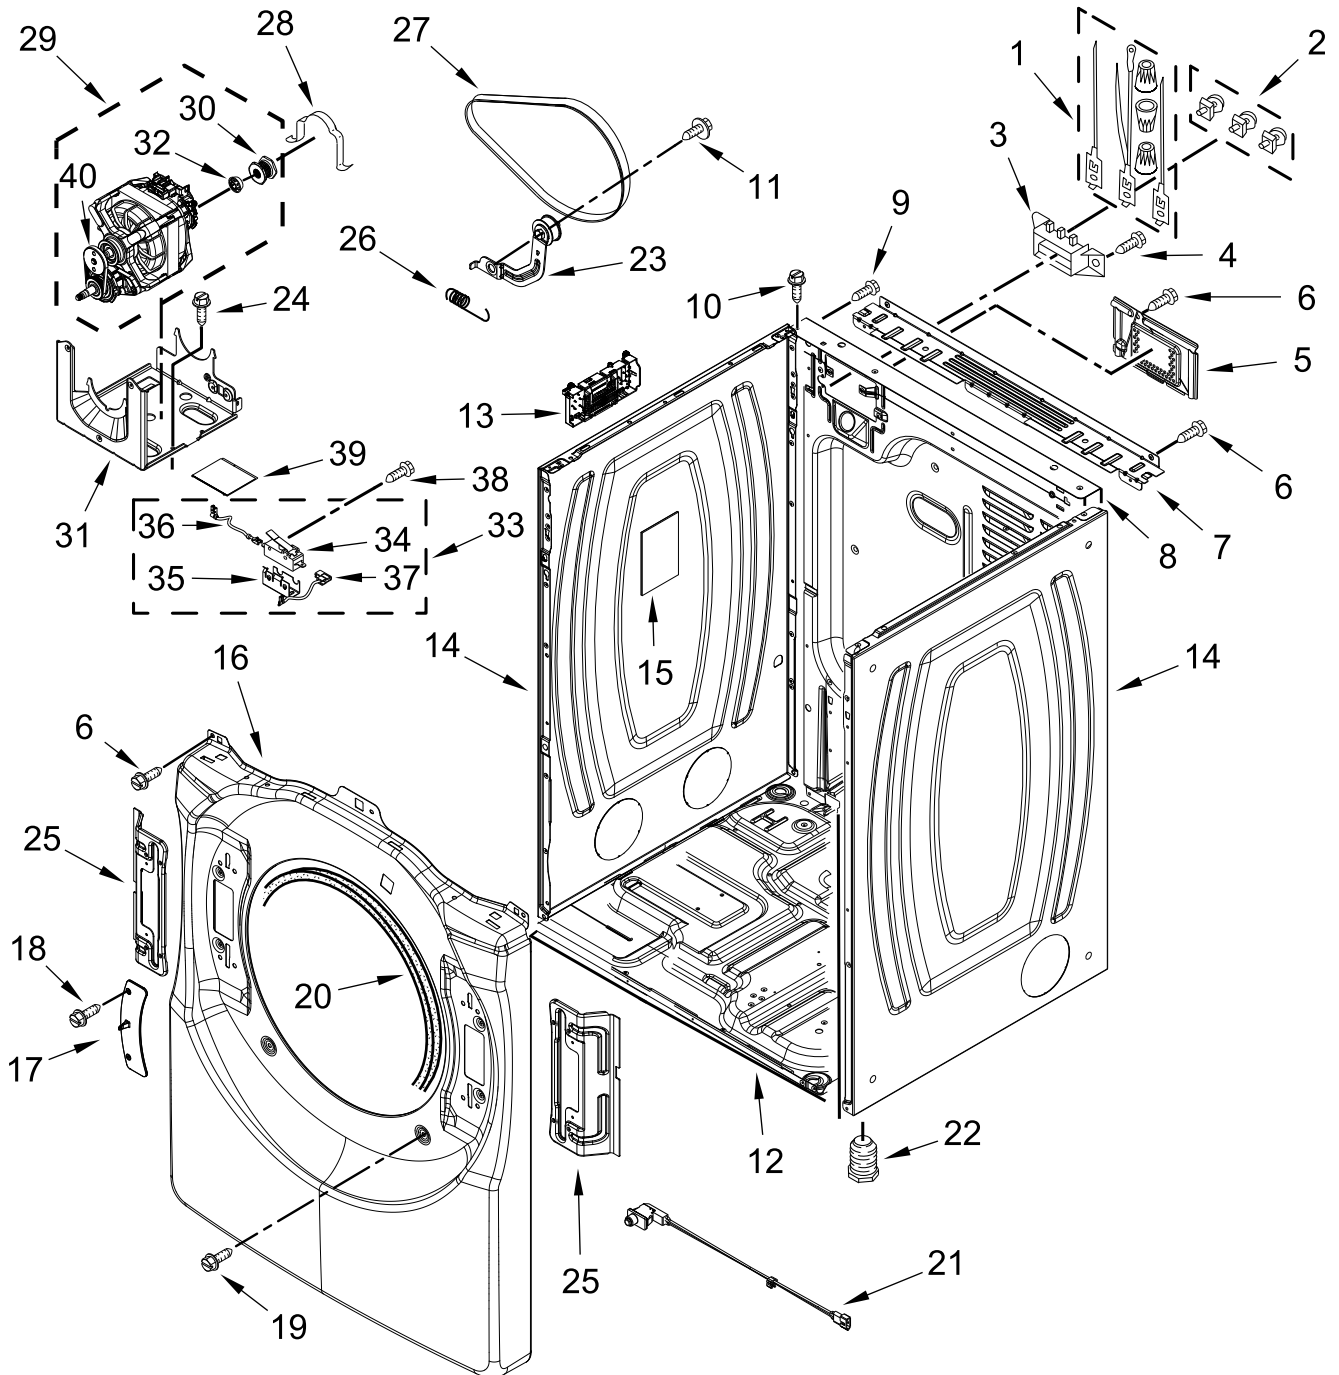

CABINET PARTS

CABINET PARTS

<u>Illus.</u> <u>No.</u>	<u>Part No.</u>	<u>Description</u>	<u>Illus.</u> <u>No.</u>	<u>Part No.</u>	<u>Description</u>	<u>Illus.</u> <u>No.</u>	<u>Part No.</u>	<u>Description</u>
1	279318	Terminal, Brass and Tinned (Includes Terminal Block Screw Kit)	15	W10504381	Pad, Foam	29	W10396034	Assembly, Motor 60 HZ.
			16		Panel, Front	30	3394341	Pulley, Motor
				W11413344	White	31	W10135695	Bracket, Motor
2	279393	Screw Kit, Terminal Block	17	W11126752	Strike, Door	32	3393657	Restrainer, Belt
			18	W10288126	Screw	33	W11233966	Switch, Assembly
3	3397659	Block, Terminal	19	3357011	Screw	34	8564010	Assembly, Switch and Actuator
4	489463	Screw	20	3387242	Seal, Front Panel	35	W11159569	Bracket, Switch
5	W11394868	Cover, Terminal Block	21	W11307535	Assembly, Door Switch	36	W10167613	Wire, Belt Switch
6	3390647	Screw	22	3392100	Foot, Dryer	37	8539892	Wire, Motor To Belt Switch
7	W10208382	Bracket, Rear		279810	Foot, Optional (Extended Length Package Of 2) (Not Included)	38	98129	Screw
8	W10487431	Panel, Rear	23	W10344192	Assembly, Idler	39	W10836094	Pad, Sound
9	W10773242	Screw	24	343641	Screw	40	3405160	Belt, Drive (Blower Wheel)
10	3393008	Screw	25	W11084215	Bracket, Hinge			DRYER EXHAUST KIT NOT INCLUDED
11	3389420	Screw	26	W10446781	Spring, Idler	W10323246		Kit, 4-Way Vent
12	8565046	Base, Cabinet	27	3387610	Belt, Drive			
13	W11461188	Appliance Control Unit (ACU)	28	W10121316	Clamp, Motor Mount			
14		Panel, Side						
	W11177568	White