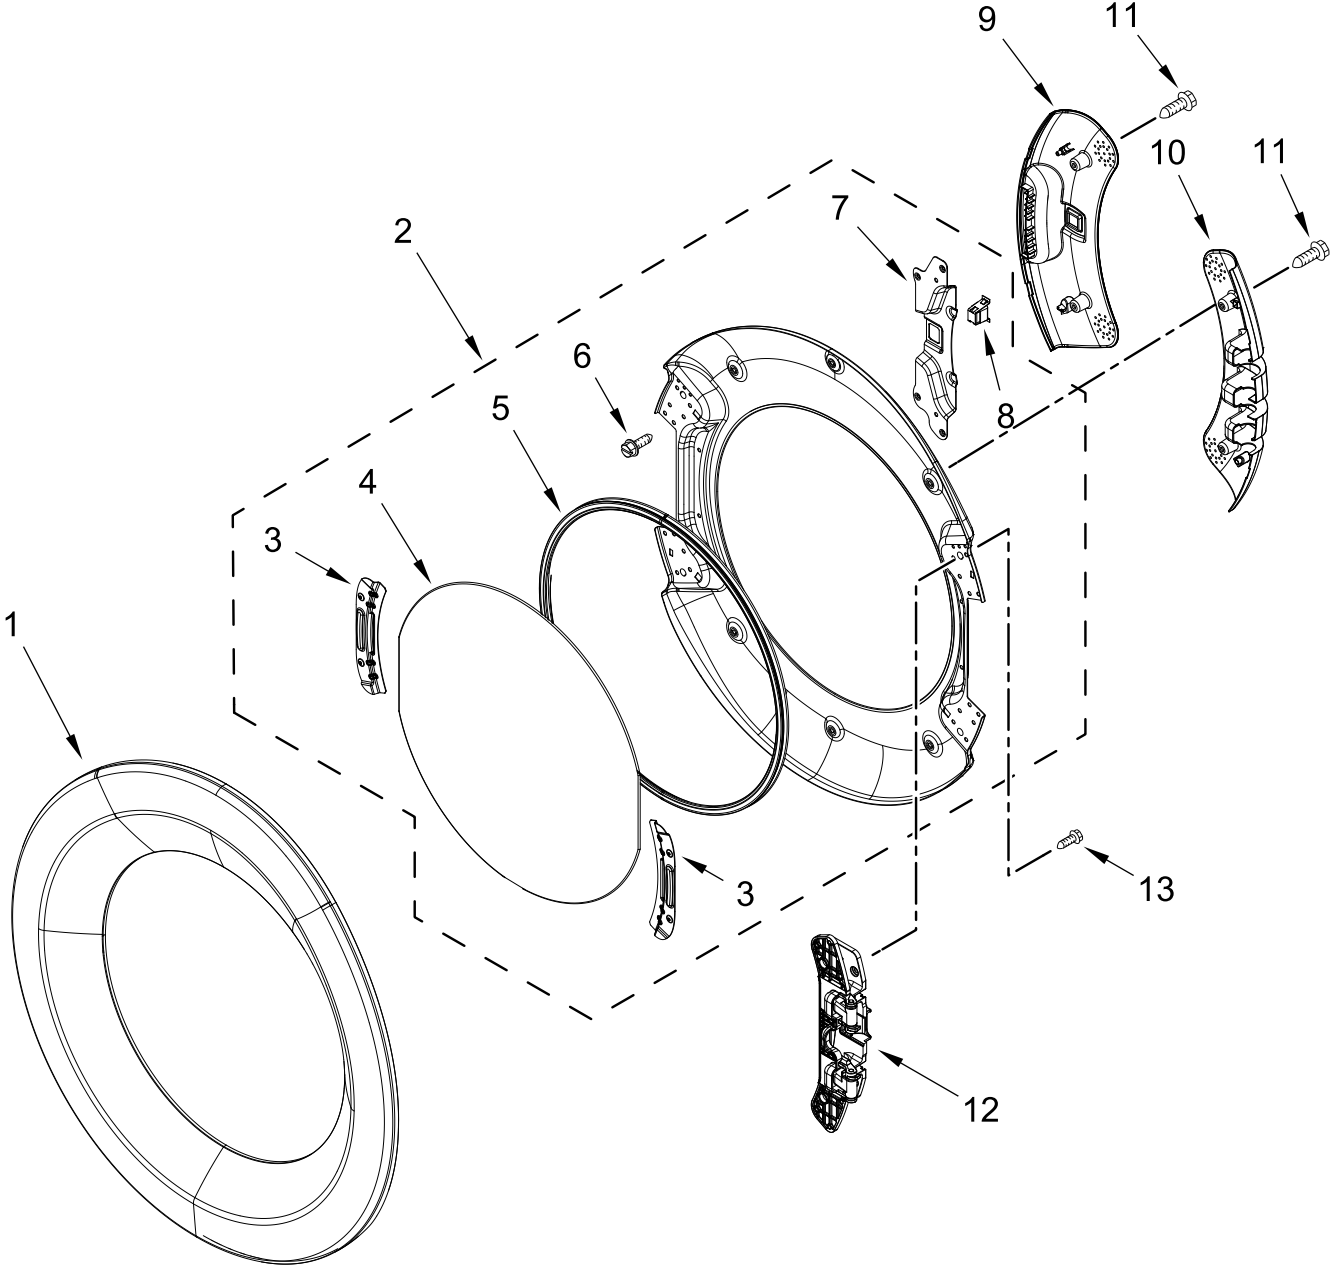

DOOR PARTS

DOOR PARTS

<u>Illus.</u> <u>No.</u>	<u>Part No.</u>	<u>Description</u>	<u>Illus.</u> <u>No.</u>	<u>Part No.</u>	<u>Description</u>	<u>Illus.</u> <u>No.</u>	<u>Part No.</u>	<u>Description</u>
1		Assembly, Outer Door	6	W10288126	Screw	11	9742177	Screw
	W11114013	White	7	W11050690	Bracket, Door Catch	12	W11114011	Hinge Assembly
2	W11122999	Assembly, Inner Door	8	W10208401	Assembly, Spring Catch	13	8540479	Screw, Grounding
3	W11100789	Bracket, Glass	9	W11120683	Cover, Handle			
4	W10891207	Glass, Door	10	W11120174	Cover, Hinge			
5	W11183899	Seal, Glass