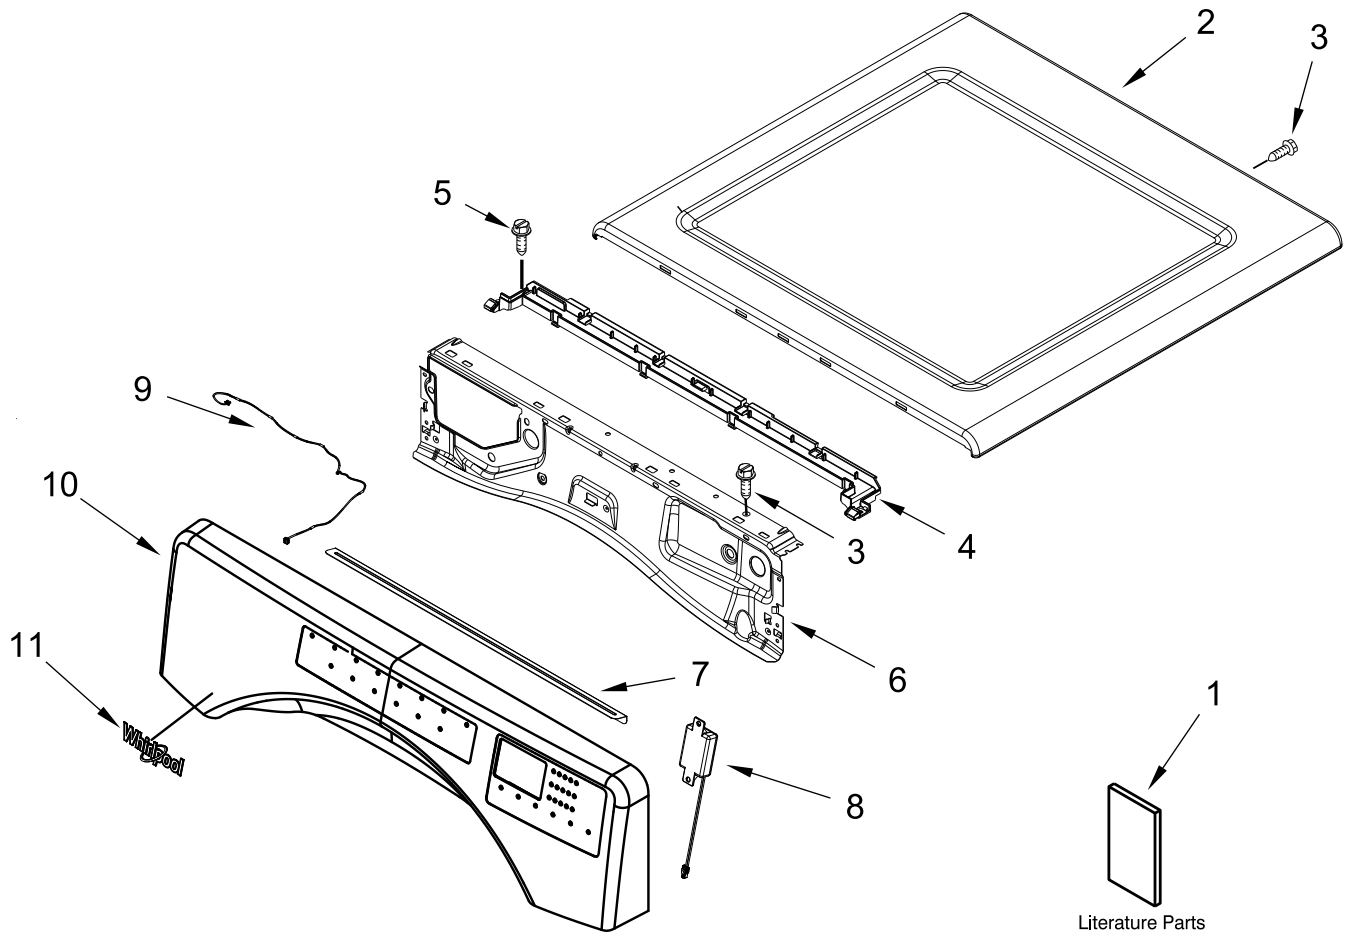

# TOP AND CONSOLE PARTS

<u>Illus. No.</u>	<u>Part No.</u>	<u>Description</u>	<u>Illus. No.</u>	<u>Part No.</u>	<u>Description</u>	<u>Illus. No.</u>	<u>Part No.</u>	<u>Description</u>
1		Literature Parts	4	W11255768	Channel, Water	10		Assembly, Console
	W11364660	Owners Manual	5	12990702	Screw		W11314470	White
	W11459719	Tech Sheet	6	W10208198	Bracket, Console	11	W10884773	Badge
	W11457204	Wiring Diagram	7	W11231800	Seal	12	W11109747	Harness, Wiring (Main)
	W11355749	Quick Start Guide	8	W10568405	Assembly, Speaker			
2		Top	9	W11160620	Harness, User Interface			
	W10208383	White						
3	3390647	Screw						