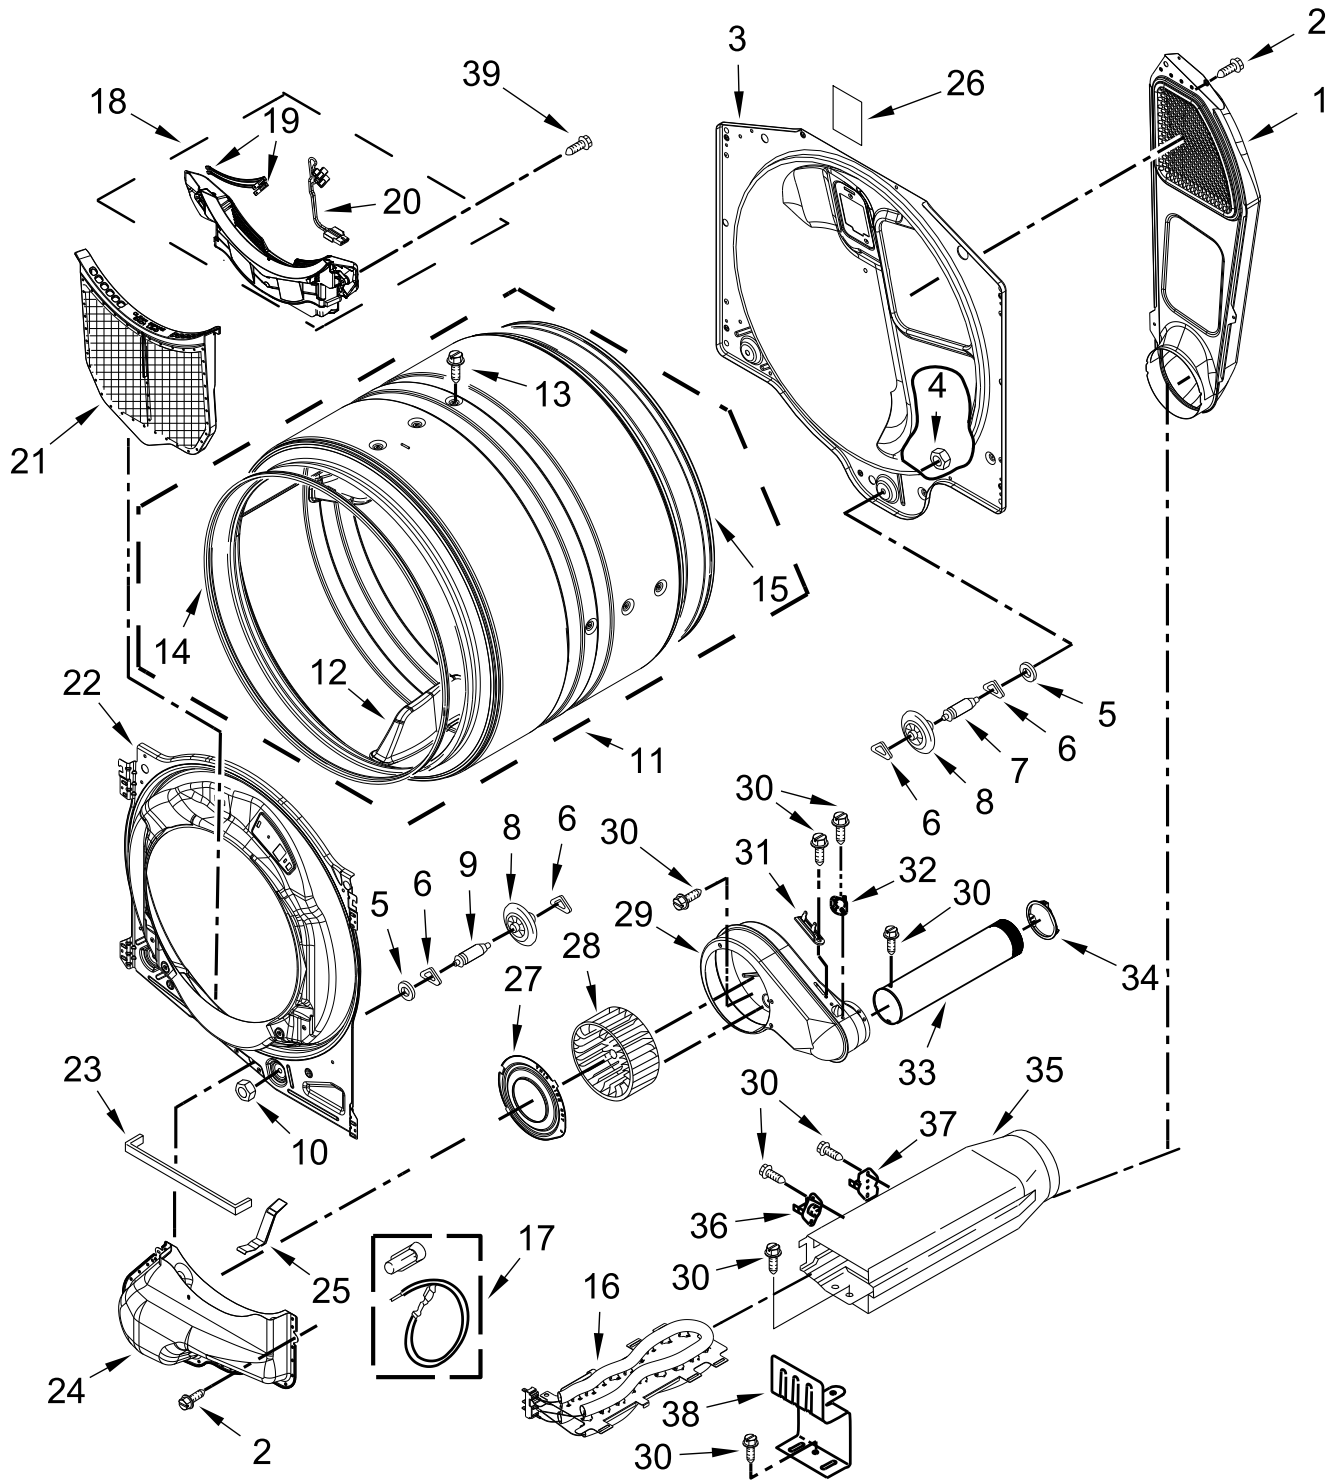

BULKHEAD PARTS

BULKHEAD PARTS

<u>Illus. No.</u>	<u>Part No.</u>	<u>Description</u>	<u>Illus. No.</u>	<u>Part No.</u>	<u>Description</u>	<u>Illus. No.</u>	<u>Part No.</u>	<u>Description</u>
1	W11104018	Assembly, Air Duct	16	W11344457	Element, Heater 5400W	29	W10211911	Housing, Blower
2	3390647	Screw	17	279457	Terminal Wire Kit (For Heater Element Wiring Harness Repair)	30	693995	Screw
3	W11162462	Bulkhead, Rear	18	W10672683	Assembly, Outlet Grill and Housing	31	W10693363	Fuse, Thermal (91C)
4	W10001120	Nut, Hex (Left Hand Thread)	19	3387223	Sensor, Electrode	32	8577274	Thermistor
5	3387459	Washer	20	W10298258	Harness, Sensor	33	W10342188	Exhaust Pipe
6	W10512946	Washer, Tri Ring	21		Lint Screen	34	W10344699	Collar, Duct
7	W10359271	Shaft, Drum Roller - Right Hand Thread		W10516085	Gray	35	W10891205	Assembly, Weld Heater Box
8	W10314171	Roller, Support	22	W10673493	Bulkhead, Front	36	8557403	Thermostat, High Limit
9	W10359272	Shaft, Drum Roller - Left Hand Thread	23	W10211950	Seal, Housing Outlet	37	280148	Kit, Thermal Cut-Off (Includes Thermostat)
10	3934666	Nut, Hex	24	W10211896	Assembly, Lint Duct	38	8066099	Bracket, Heater Box
11	W10508188	Assembly, Drum (Complete)	25	W10414388	Clip, Lint Duct	39	3387230	Screw
12	W10416098	Baffle, Drum	26	W10653662	Pad, Foam			
13	W10219342	Screw	27	W11254843	Assembly, Collar (Includes Seal)			
14	W10521122	Seal, Drum Front	28	W11231979	Wheel, Blower			
15	W10521118	Seal, Drum