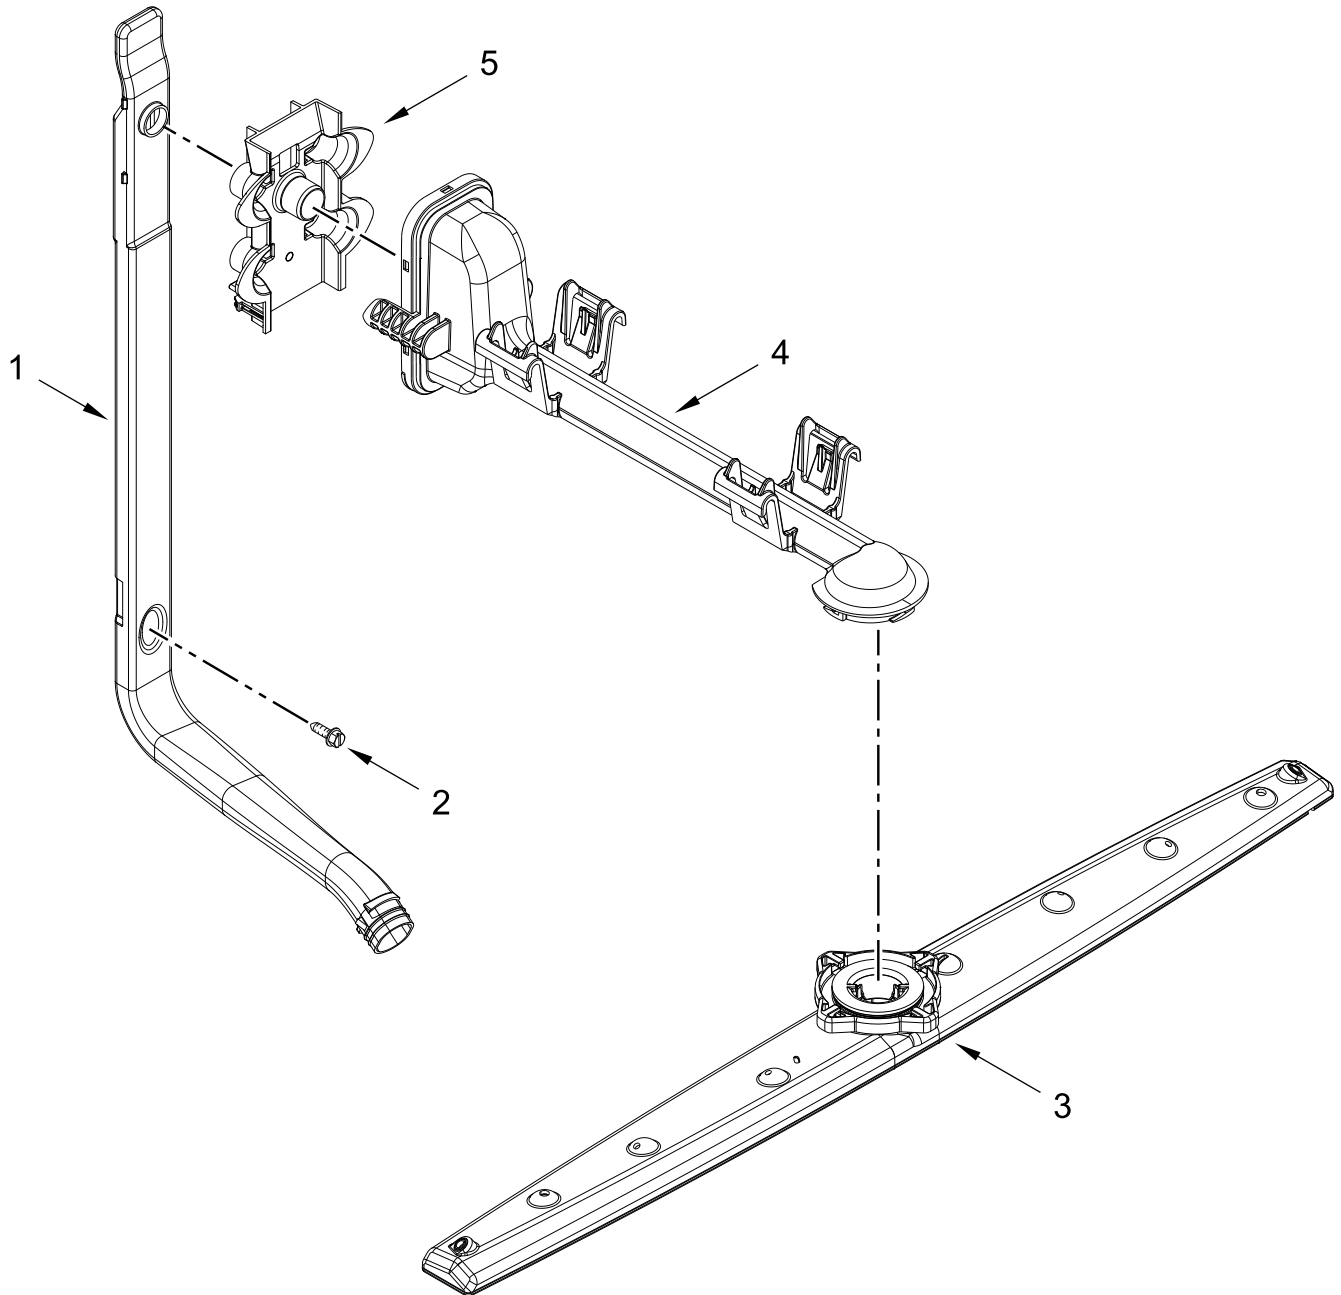

UPPER WASH AND RINSE PARTS

UPPER WASH AND RINSE PARTS

<u>Illus.</u> <u>No.</u>	<u>Part No.</u>	<u>Description</u>	<u>Illus.</u> <u>No.</u>	<u>Part No.</u>	<u>Description</u>
1	W11540183	Feed Tube Assembly	4	W10340542	Manifold
2	W10165274	Screw	5	W10328508	Feed Tube Retainer
3	W10448645	Sprayarm