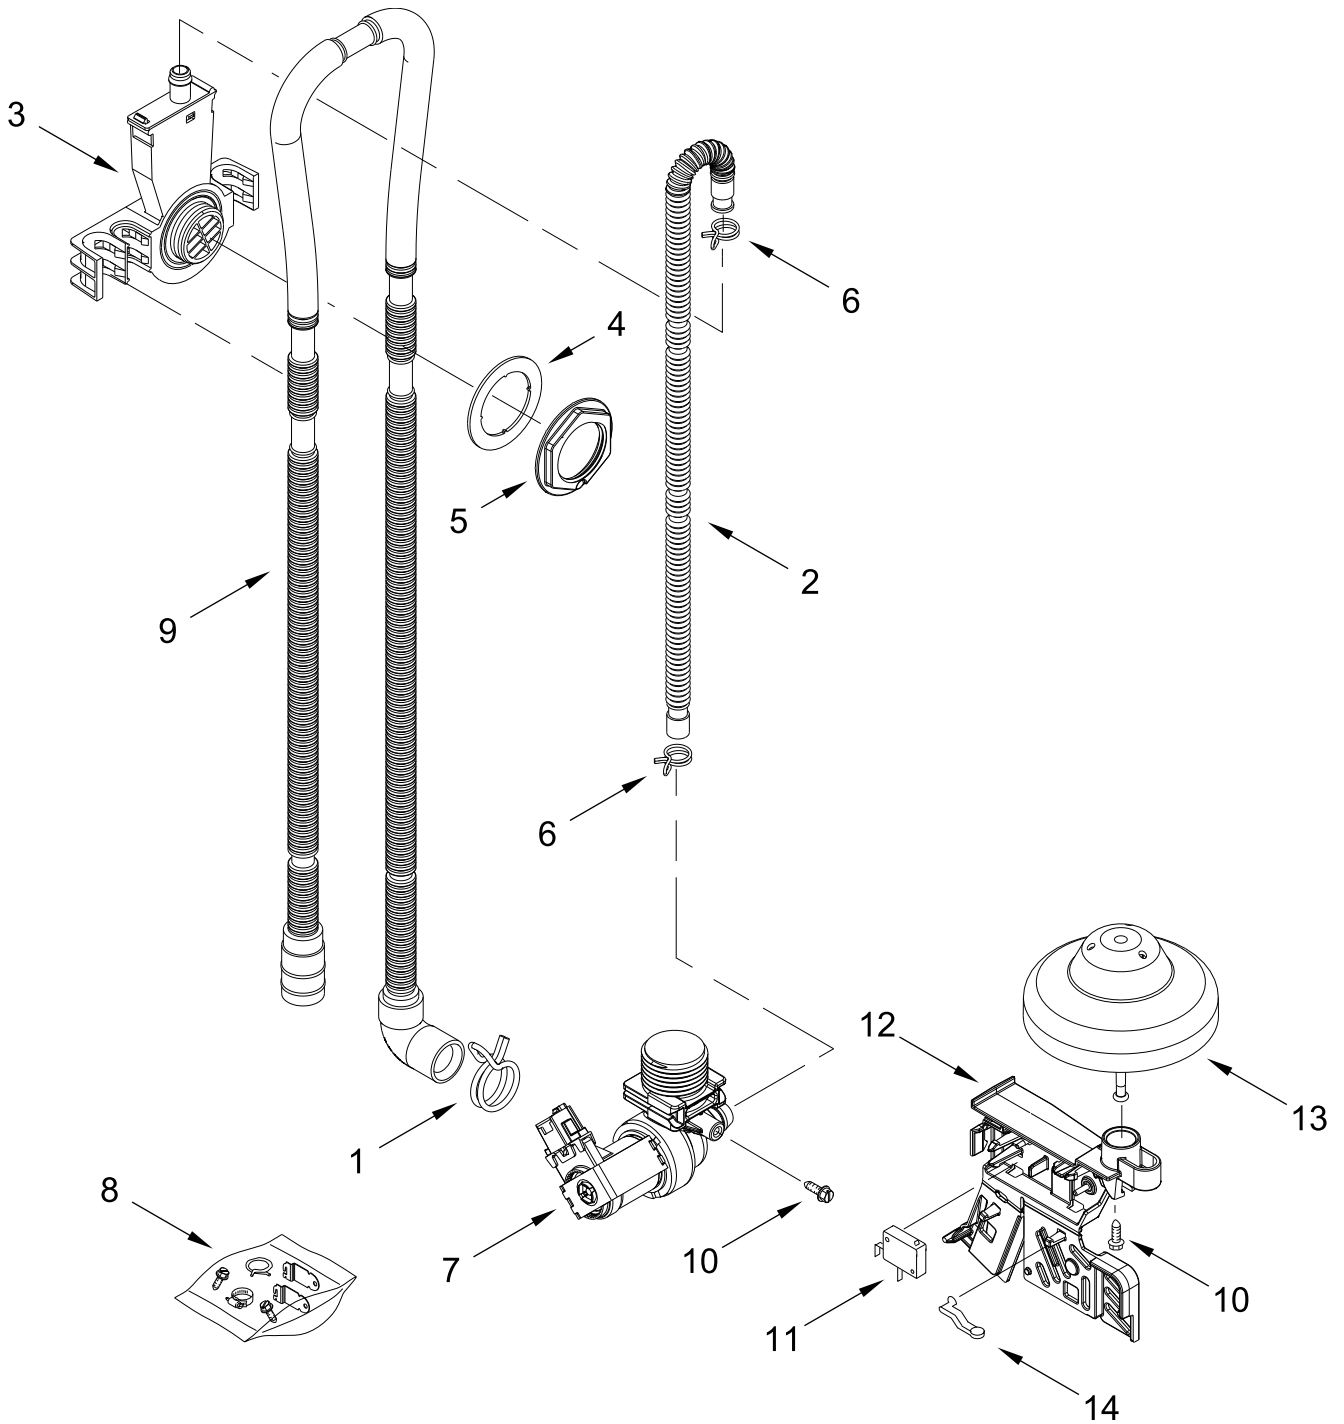

FILL, DRAIN AND OVERFILL PARTS

FILL, DRAIN AND OVERFILL PARTS

<u>Illus.</u> <u>No.</u>	<u>Part No.</u>	<u>Description</u>	<u>Illus.</u> <u>No.</u>	<u>Part No.</u>	<u>Description</u>	<u>Illus.</u> <u>No.</u>	<u>Part No.</u>	<u>Description</u>
1	370445	Clamp, Hose	6	371505	Clamp, Hose	10	304231	Screw
2	W10769066	Inlet Hose	7	W11130744	Fill Valve Assembly	11	W10195039	Switch, Overfill Control
3	W10195536	Inlet, Water (Also Order Item 4)	8	W10292152	Miscellaneous Parts Bag (Contains 2 Screws, 2 Clamps, & 2 Brackets)	12	W10316267	Standpipe, Overfill
4	8531323	Gasket				13	W10346525	Float & Retainer Assembly
5	W10508676	Nut, Inlet (Also Order Item 4)	9	W10545278	Drain loop with check valve assembly	14	W10195037	Lever, Overfill Switch