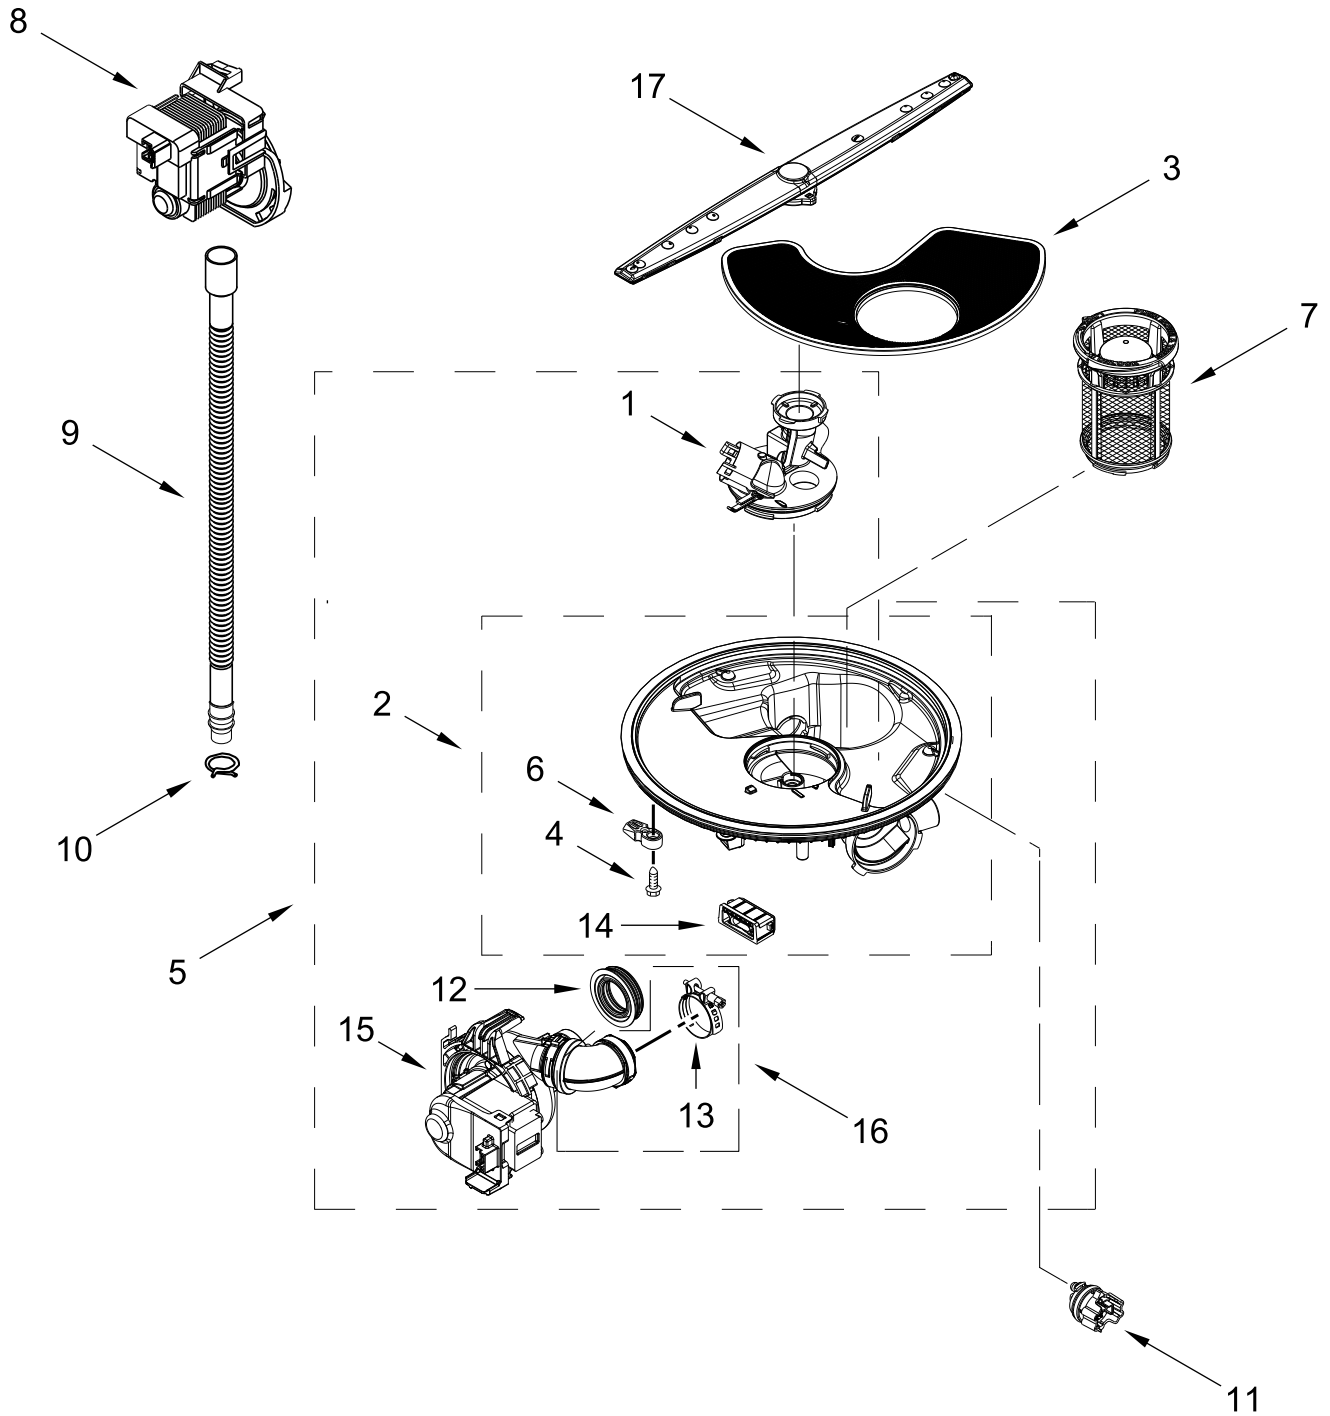

PUMP, WASHARM AND MOTOR PARTS

PUMP, WASHARM AND MOTOR PARTS

<u>Illus.</u> <u>No.</u>	<u>Part No.</u>	<u>Description</u>	<u>Illus.</u> <u>No.</u>	<u>Part No.</u>	<u>Description</u>	<u>Illus.</u> <u>No.</u>	<u>Part No.</u>	<u>Description</u>
1	W10455271	Cover, Outlet	6	W10372113	Tab, Sump	13	8269146	Clamp, Hose
2	W10482462	Sump With Seal (Also Order Items 12 & 16)	7	W10789806	Filter Cup Assembly	14	W10195086	Motor, Isolator
3	W10463906	Screen	8	W10724439	Pump, Drain	15	W11521435	Motor (Also Order Items 12 & 16)
4	W10348407	Screw	9	8269144	Hose, Drain			
5	W11525546	Sump & Motor Assembly	10	370445	Clamp, Hose	16	W10445975	Hose Assembly (Includes 2 Clamps)
			11	W11525024	Sensor, Temperature	17	W10491331	Sprayarm
			12	W11182008	Grommet