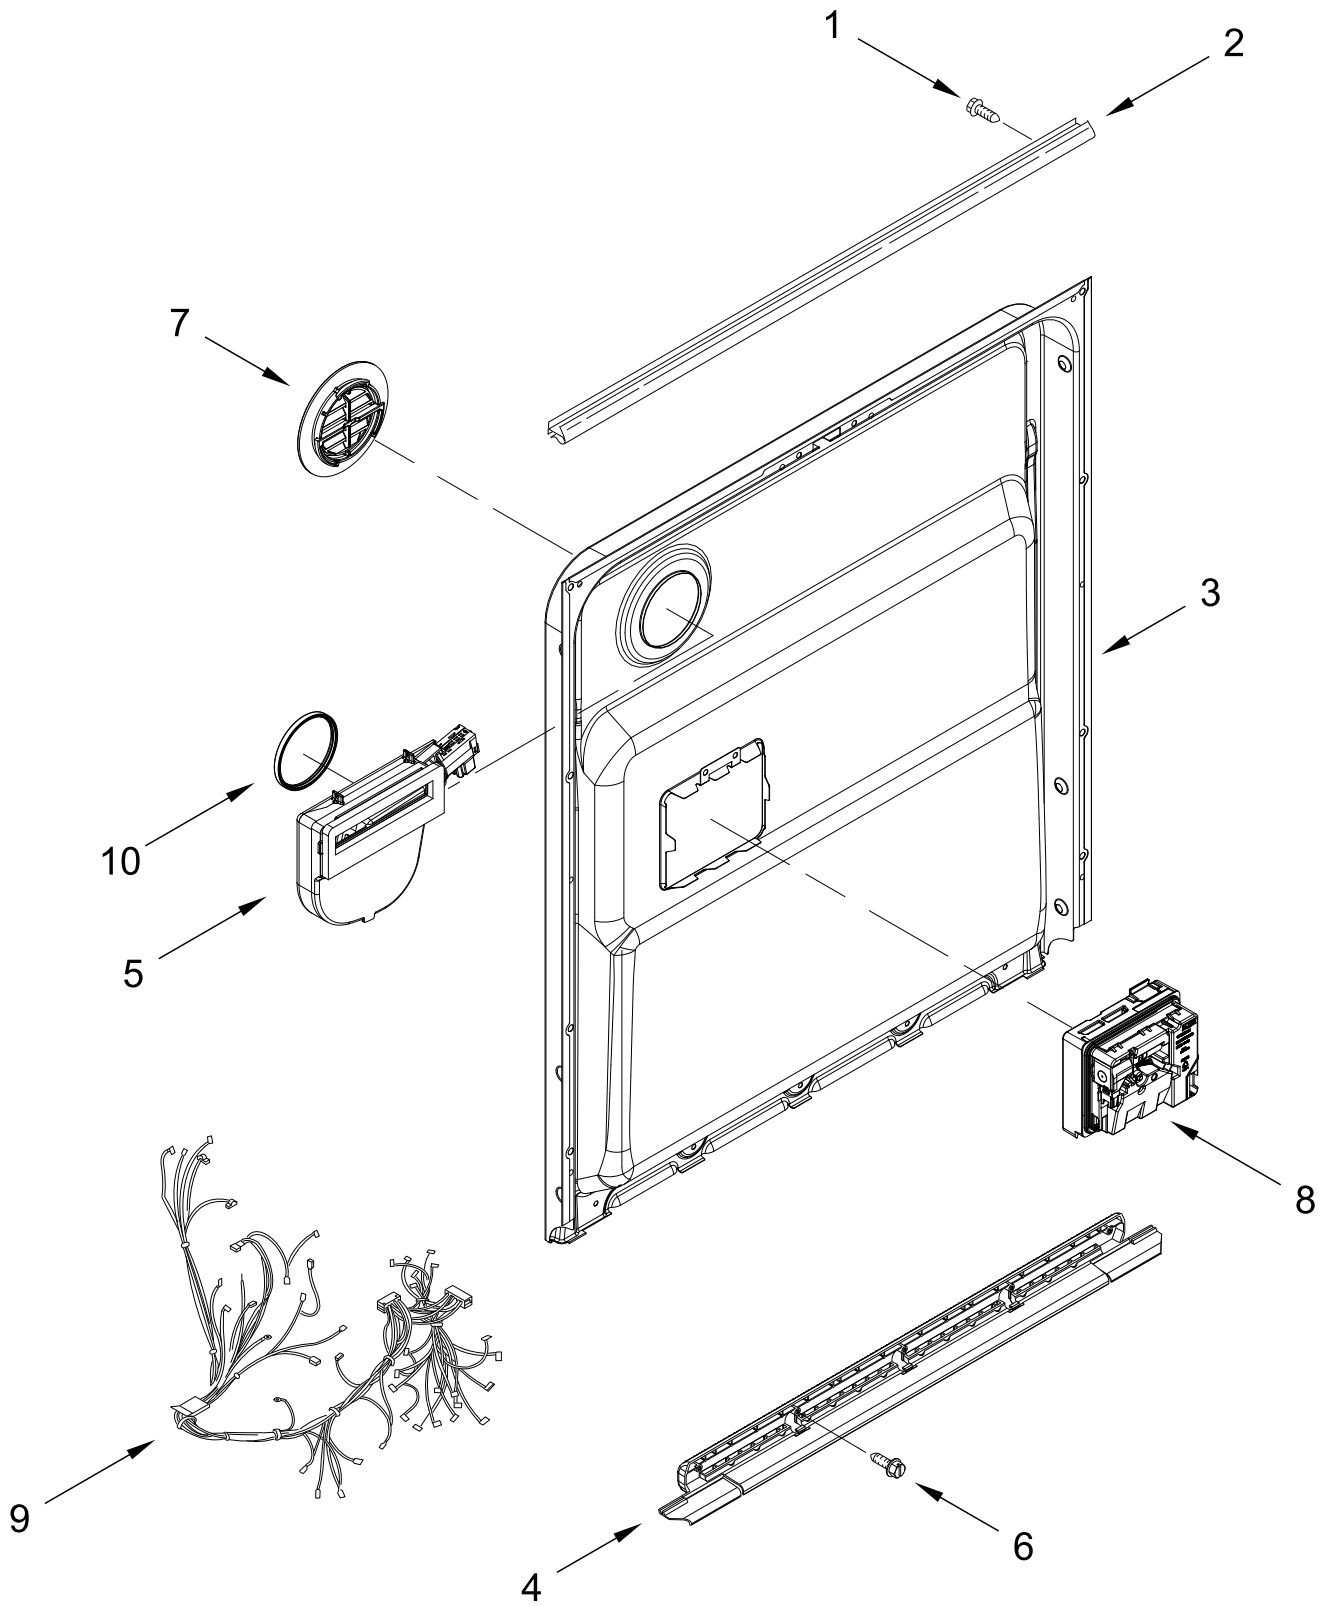

INNER DOOR PARTS

INNER DOOR PARTS

<u>Illus.</u> <u>No.</u>	<u>Part No.</u>	<u>Description</u>	<u>Illus.</u> <u>No.</u>	<u>Part No.</u>	<u>Description</u>	<u>Illus.</u> <u>No.</u>	<u>Part No.</u>	<u>Description</u>
1	W10348409	Screw	4	W10920683	Door Bottom, Seal	7	W11531479	Deflector, Vent
2	W11050927	Seal, Console/Door	5	W11527847	Vent Assembly	8	W10620296	Dispenser Assembly
3	W11631034	Inner Door Assembly	6	W11476843	Screw	9	W11515203	Wiring Harness
						10	W11184028	Gasket, Vent