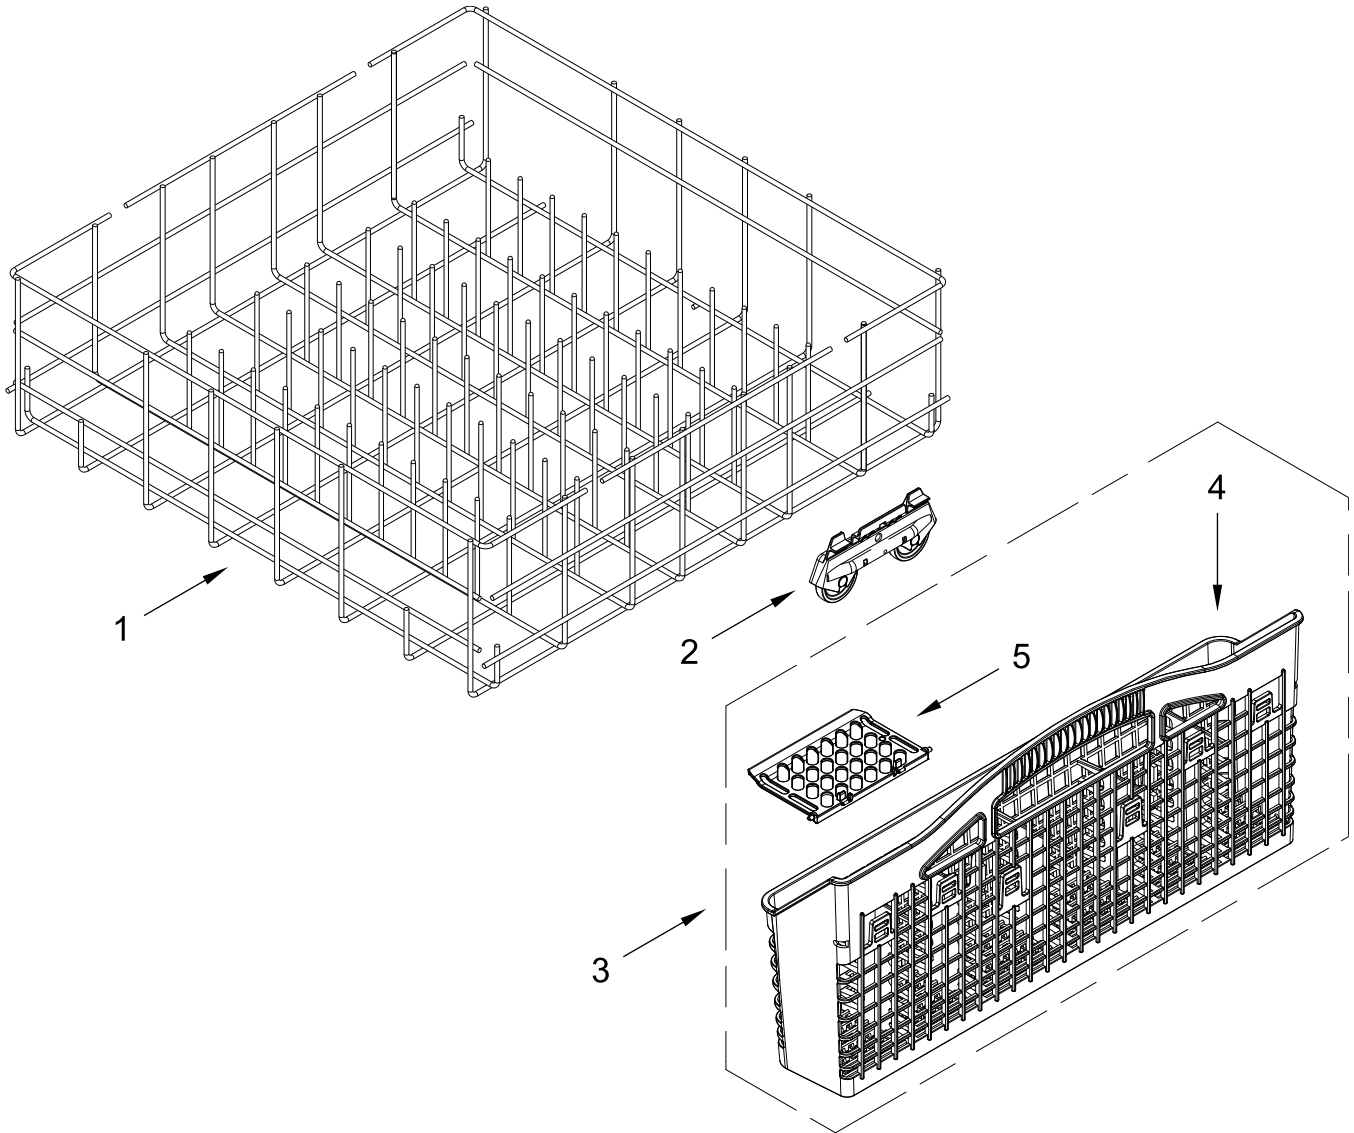

LOWER RACK PARTS

LOWER RACK PARTS

<u>Illus.</u> <u>No.</u>	<u>Part No.</u>	<u>Description</u>	<u>Illus.</u> <u>No.</u>	<u>Part No.</u>	<u>Description</u>	<u>Illus.</u> <u>No.</u>	<u>Part No.</u>	<u>Description</u>
1	W10300732	Dishrack, Lower	3	W11550304	Silverware Basket Assembly	4	W10179398	Silverware, Basket
2	W10082868	Wheel & Transport Assembly				5	W10193647	Lid, Side