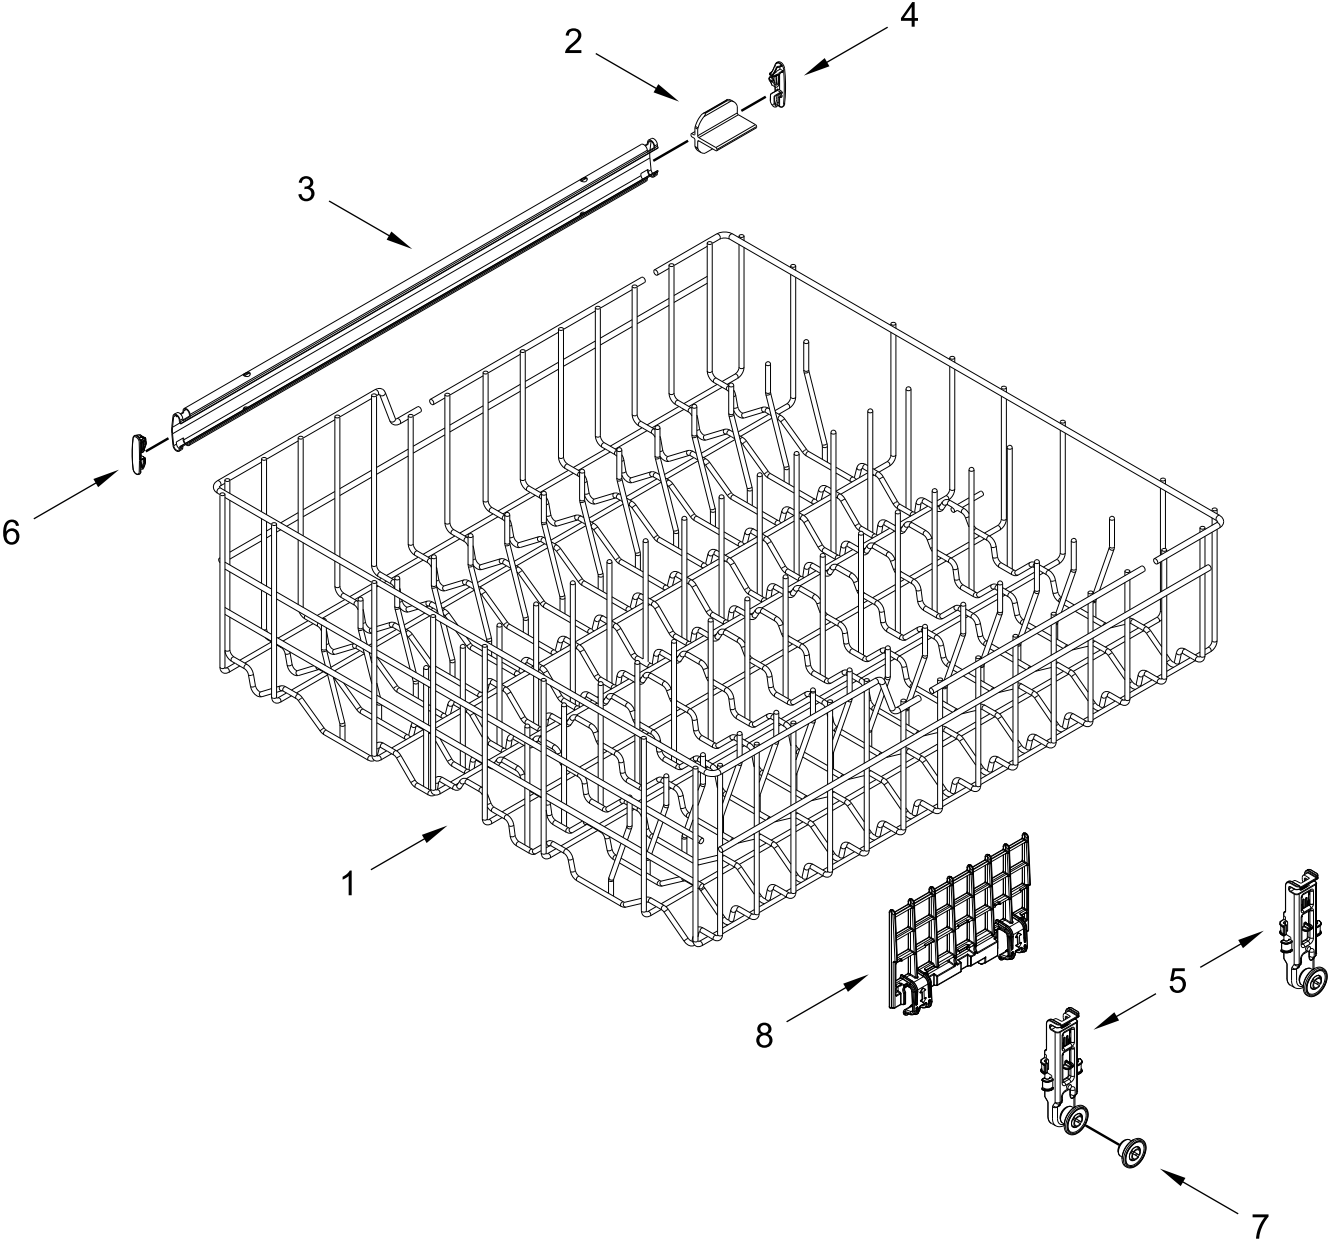

UPPER RACK AND TRACK PARTS

UPPER RACK AND TRACK PARTS

<u>Illus.</u> <u>No.</u>	<u>Part No.</u>	<u>Description</u>	<u>Illus.</u> <u>No.</u>	<u>Part No.</u>	<u>Description</u>	<u>Illus.</u> <u>No.</u>	<u>Part No.</u>	<u>Description</u>
1	W10826746	Dishrack, Upper	5	W10845762	Mount, Wheel Assembly	7	3379676	Wheel
2	W10306228	Track, Spacer				8	W10380410	Cupshelf, Small
3	3385089	Track, Dishrack	6	W10508950	Stop, Track (Removable)			
4	W10082860	Stop, Track (Non-Removable)