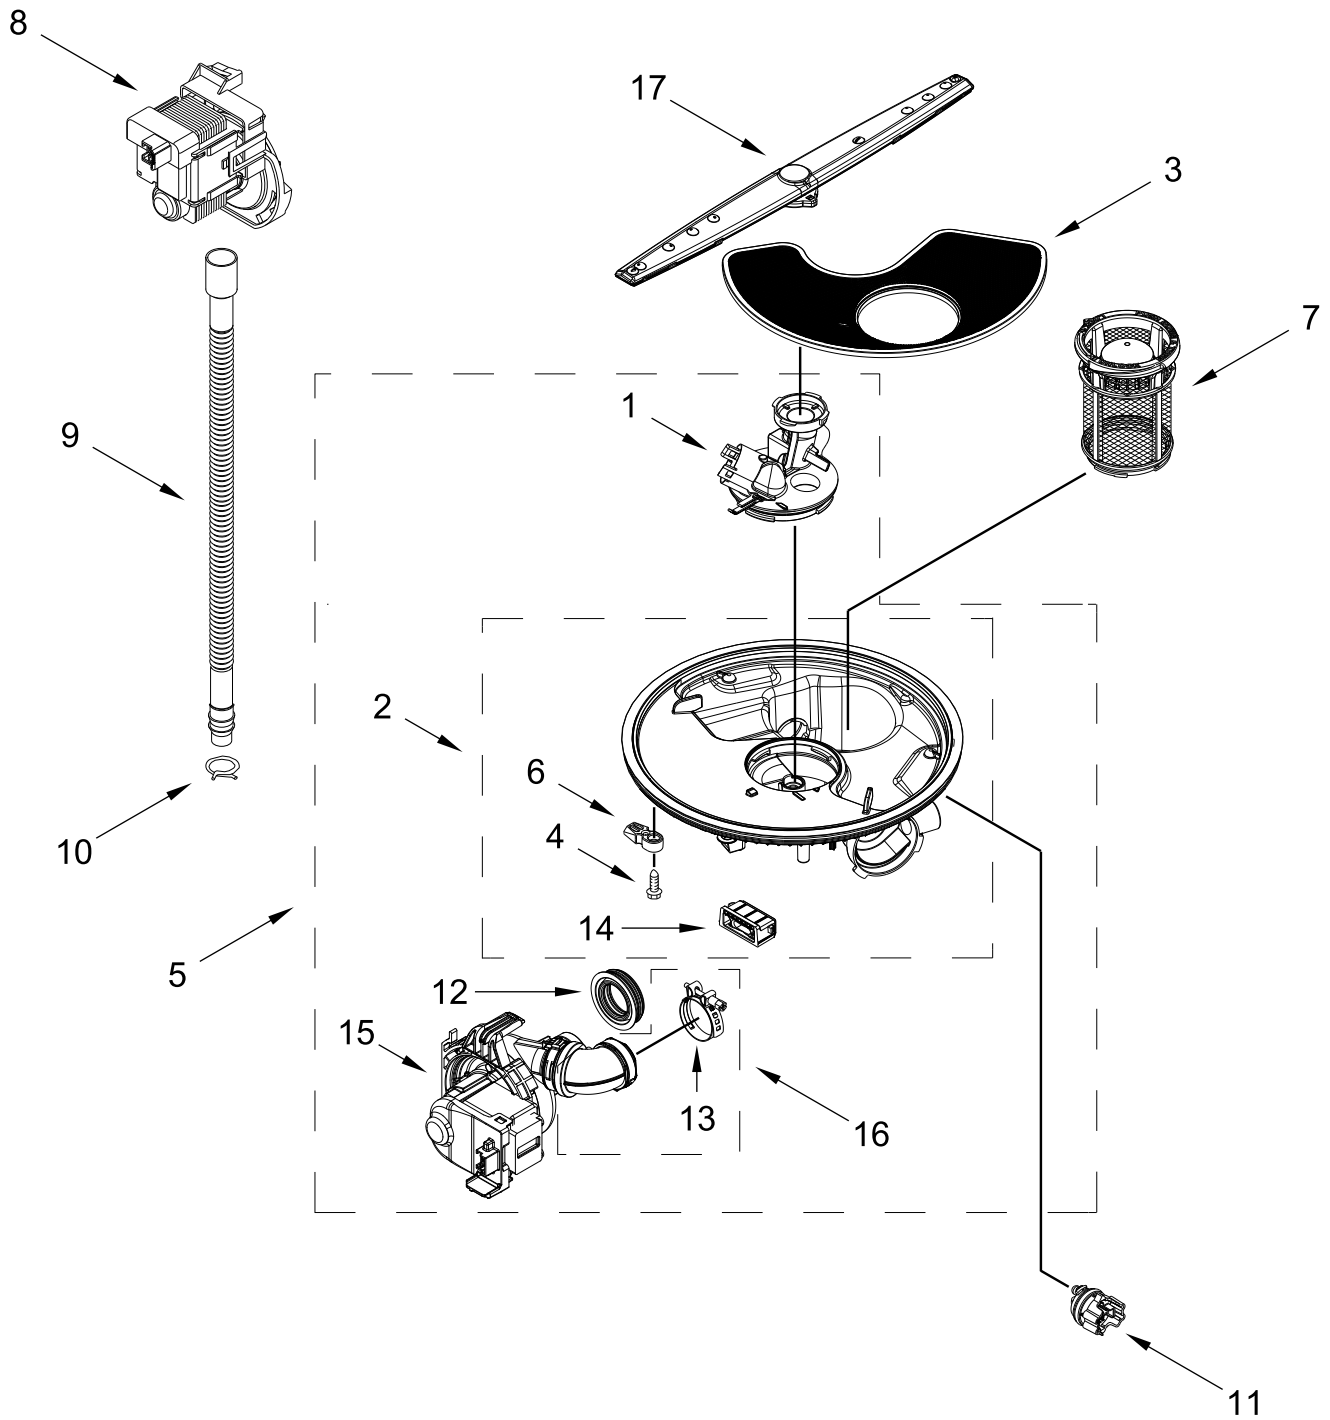

PUMP, WASHARM AND MOTOR PARTS

PUMP, WASHARM AND MOTOR PARTS

<u>Illus.</u> <u>No.</u>	<u>Part No.</u>	<u>Description</u>	<u>Illus.</u> <u>No.</u>	<u>Part No.</u>	<u>Description</u>	<u>Illus.</u> <u>No.</u>	<u>Part No.</u>	<u>Description</u>
1	W10455271	Cover, Outlet	6	W10372113	Tab, Sump	13	8269146	Clamp, Hose
2	W10482462	Sump With Seal (Also Order Items 12 & 16)	7	W10789806	Filter Cup Assembly	14	W10195086	Motor, Isolator
3	W10463906	Screen	8	W10724439	Pump, Drain	15	W11521435	Motor (Also Order Items 12 & 16)
4	W10348407	Screw	9	8269144	Hose, Drain	16	W10445975	Hose Assembly (Includes 2 Clamps)
5	W11525546	Sump & Motor Assembly	10	370445	Clamp, Hose	17	W10491331	Sprayarm
			11	W11525024	Sensor, Temperature			
			12	W11182008	Grommet