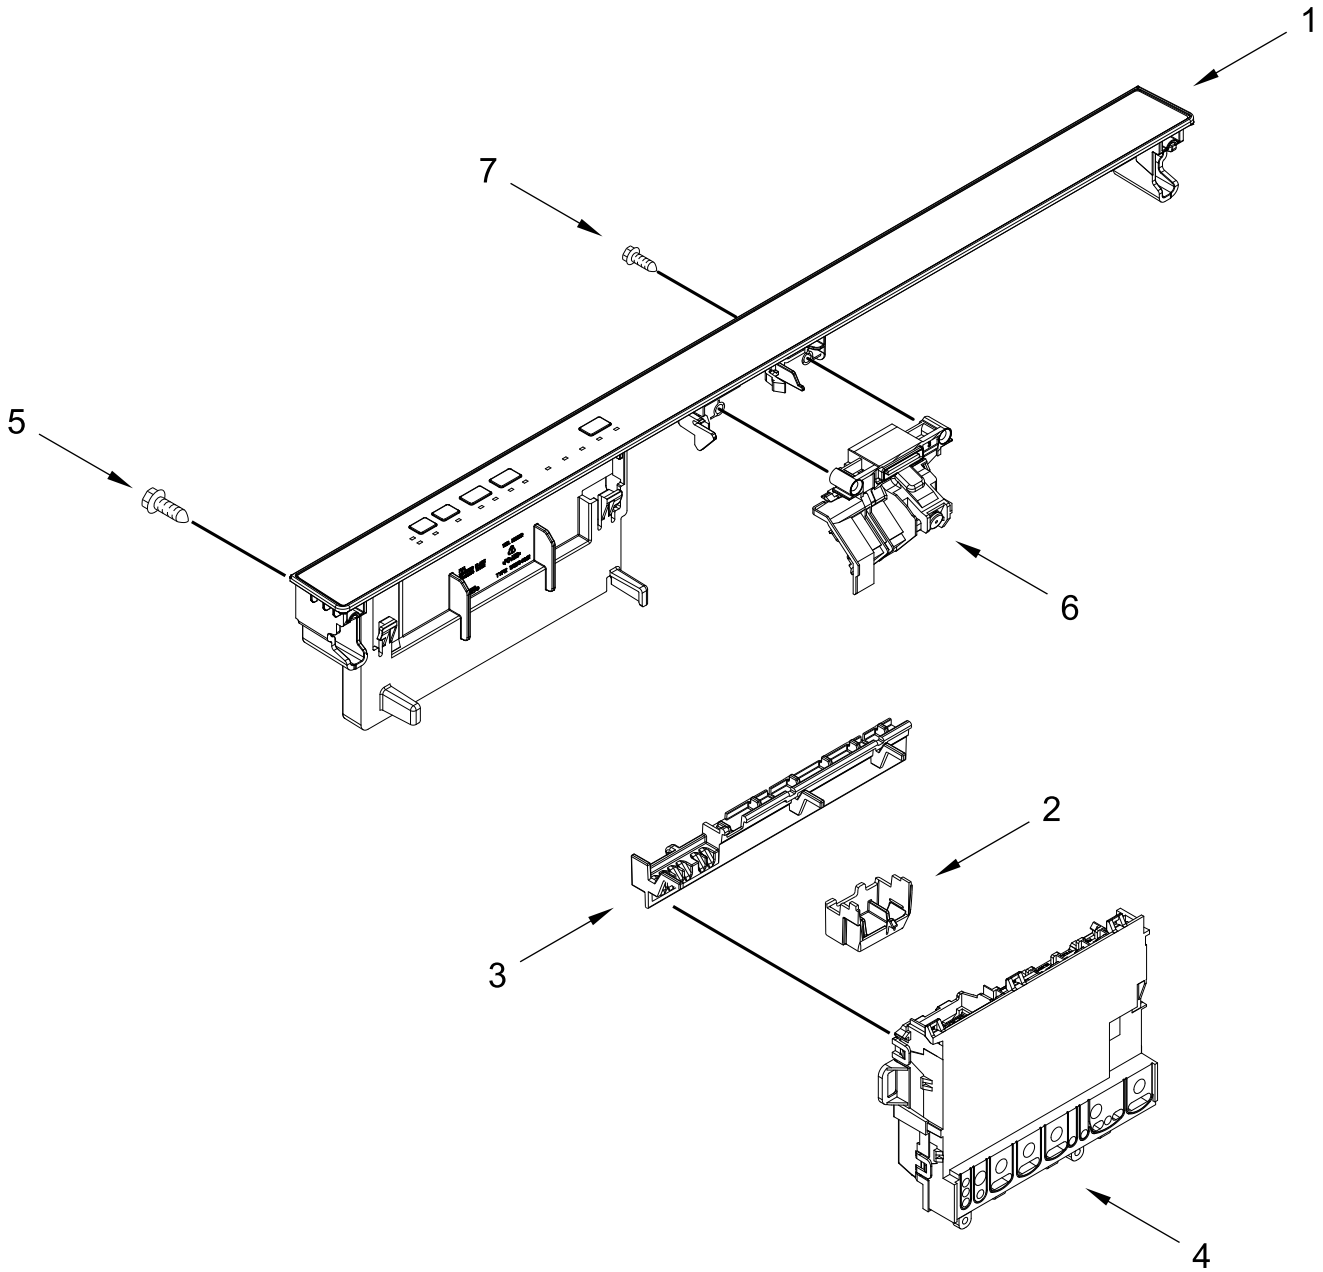

Dishwasher

MODELS:

WDP540HAMB0 (Black)
WDP540HAMW0 (White)
WDP540HAMZ0 (Stainless)

DOOR AND PANEL PARTS

DOOR AND PANEL PARTS

<u>Illus.</u> <u>No.</u>	<u>Part No.</u>	<u>Description</u>	<u>Illus.</u> <u>No.</u>	<u>Part No.</u>	<u>Description</u>	<u>Illus.</u> <u>No.</u>	<u>Part No.</u>	<u>Description</u>
1		Literature Parts	5		Access Panel (Includes Hardware)	12		Access Panel & Insulation Assy
	W11612298	Energy Guide		W10441006	Black		W10369023	Black
	W11532445	Owners Manual		W10441007	White		W10369025	White
	W11532444	Tech Sheet						
2		Arm, Hinge	6	9741232	Screw	13	W10519755	Insulation, Toe Panel
	W11484017	Left Hand	7	8268961	Sleeve, Friction	14	W10711884	Screw
	W11484018	Right Hand	8	W10692757	Barrel Nut, Front Panel	15		Fastener
3	W10803537	Stiffener, Door	9	W11504190	Light, Pipe		W10503548	Black
4		Panel, Front (Includes 8 & 9)	10	3400071	Screw		W10503549	White
	W11528191	Black	11	W10315897	Insulation, Front Panel			
	W11528189	White						
	W11528192	Stainless						

CONTROL PANEL AND LATCH PARTS

CONTROL PANEL AND LATCH PARTS

<u>Illus.</u> <u>No.</u>	<u>Part No.</u>	<u>Description</u>	<u>Illus.</u> <u>No.</u>	<u>Part No.</u>	<u>Description</u>	<u>Illus.</u> <u>No.</u>	<u>Part No.</u>	<u>Description</u>
1		Console Assembly	3	W10825369	Brace, Connector	6	W10653840	Latch Assembly (Includes Switch)
	W11504635	Black	4	W11516221	Control, Electronic			
	W11504636	White	5	W11096645	Screw	7	W10177098	Screw
2	W10825638	Box, Connector						

INNER DOOR PARTS

INNER DOOR PARTS

<u>Illus.</u> <u>No.</u>	<u>Part No.</u>	<u>Description</u>	<u>Illus.</u> <u>No.</u>	<u>Part No.</u>	<u>Description</u>	<u>Illus.</u> <u>No.</u>	<u>Part No.</u>	<u>Description</u>
1	W10348409	Screw	4	W10920683	Door Bottom, Seal	7	W11531479	Deflector, Vent
2	W11050927	Seal, Console/Door	5	W11574971	Vent Assembly	8	W10620296	Dispenser Assembly
3	W11631034	Inner Door Assembly	6	W11476843	Screw	9	W11515203	Wiring Harness
						10	W11184028	Gasket, Vent