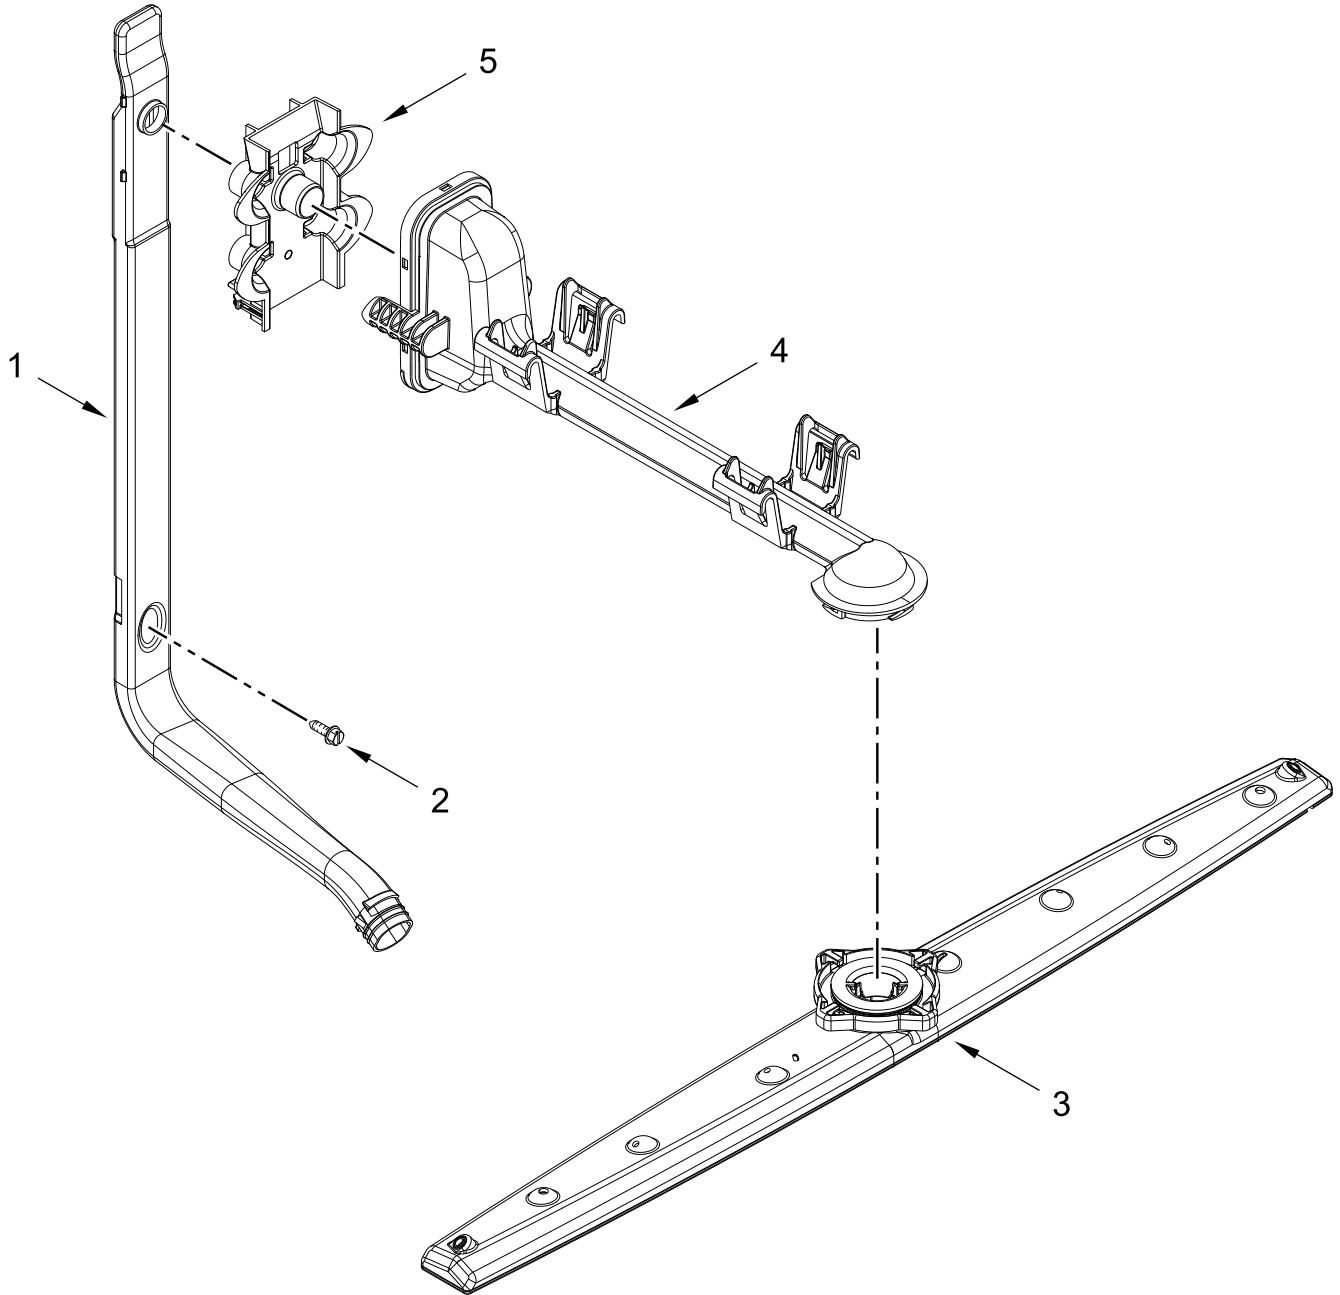

UPPER WASH AND RINSE PARTS

UPPER WASH AND RINSE PARTS

<u>Illus.</u> <u>No.</u>	<u>Part No.</u>	<u>Description</u>	<u>Illus.</u> <u>No.</u>	<u>Part No.</u>	<u>Description</u>
1	W11540183	Feed Tube Assembly	4	W10340681	Manifold
2	W10165274	Screw	5	W10328508	Feed Tube Retainer
3	W10498900	Sprayarm