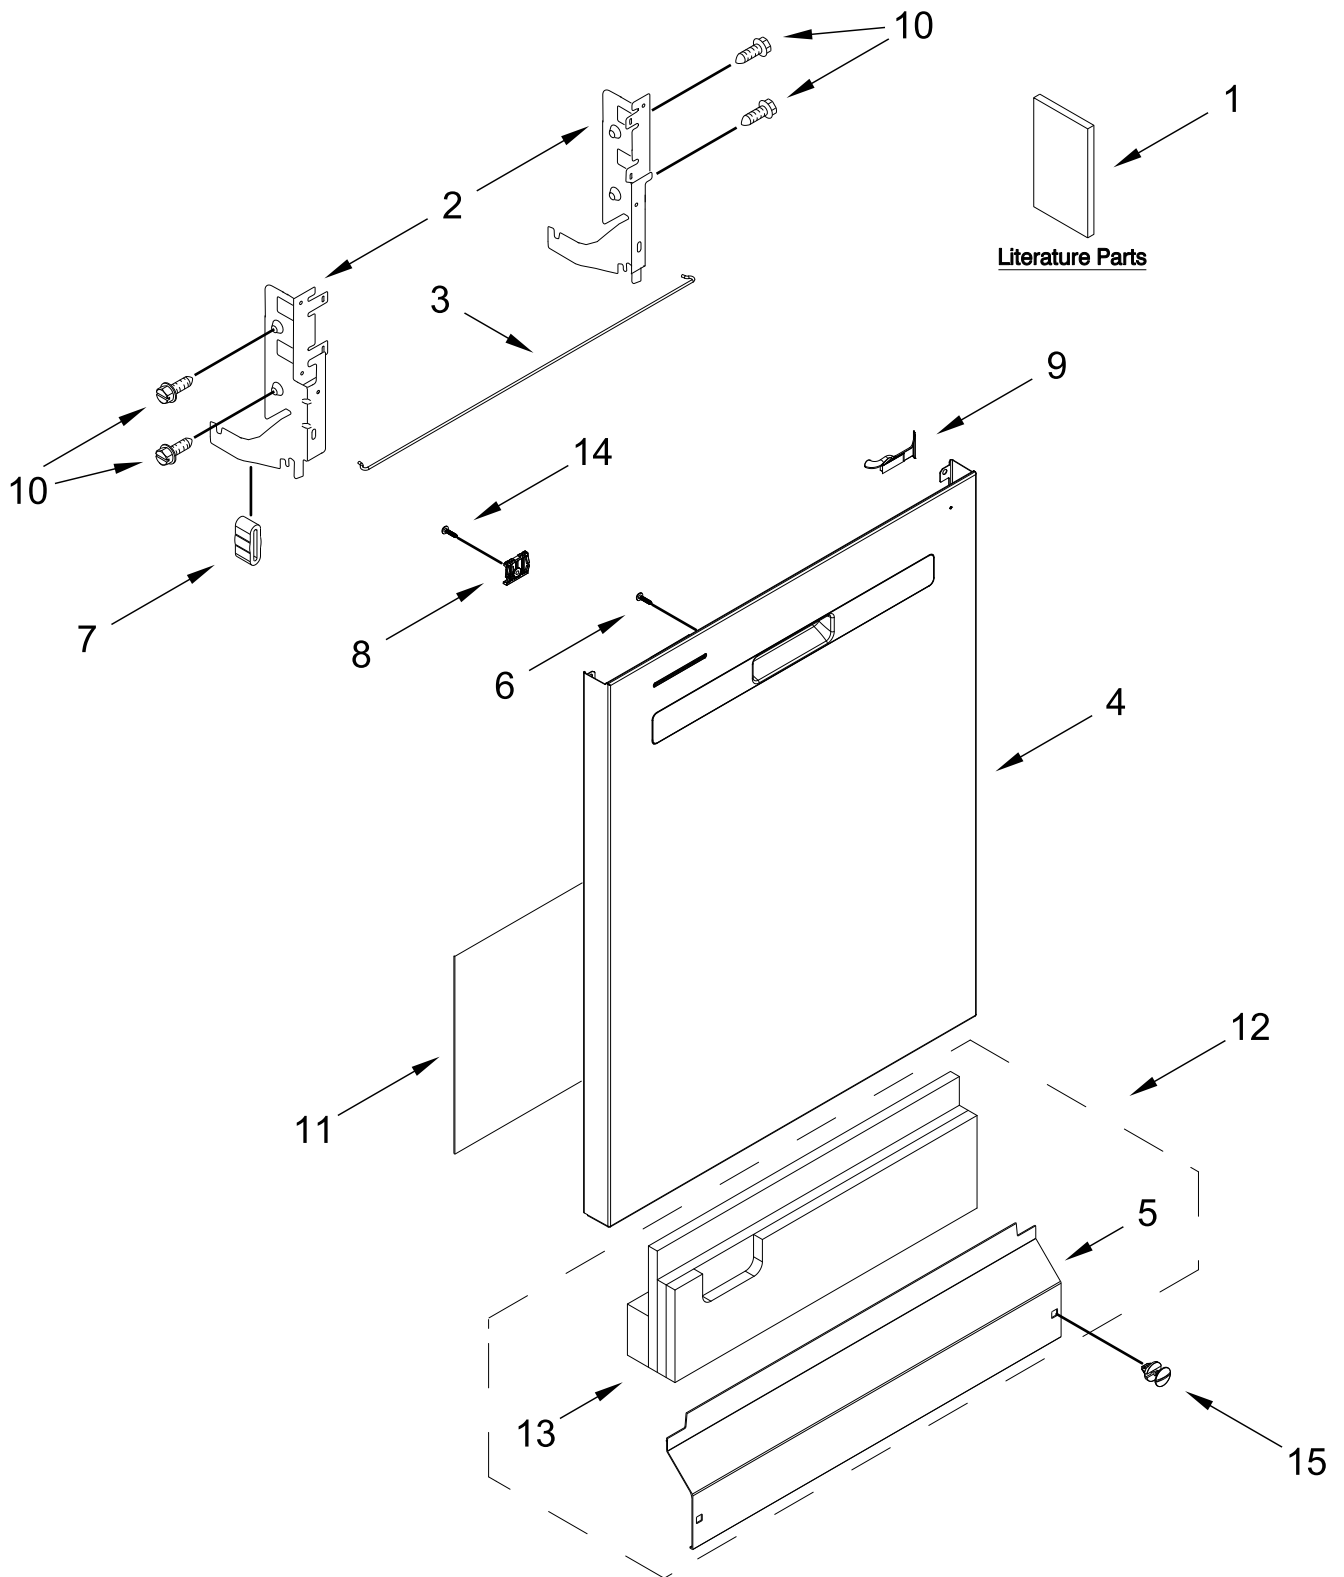

Dishwasher

MODELS:

WDP540HAMB0 (Black)
WDP540HAMW0 (White)
WDP540HAMZ0 (Stainless)

DOOR AND PANEL PARTS

DOOR AND PANEL PARTS

<u>Illus.</u> <u>No.</u>	<u>Part No.</u>	<u>Description</u>	<u>Illus.</u> <u>No.</u>	<u>Part No.</u>	<u>Description</u>	<u>Illus.</u> <u>No.</u>	<u>Part No.</u>	<u>Description</u>
1		Literature Parts	5		Access Panel (Includes Hardware)	12		Access Panel & Insulation Assy
	W11612298	Energy Guide		W10441006	Black		W10369023	Black
	W11532445	Owners Manual		W10441007	White		W10369025	White
	W11532444	Tech Sheet						
2		Arm, Hinge	6	9741232	Screw	13	W10519755	Insulation, Toe Panel
	W11484017	Left Hand	7	8268961	Sleeve, Friction	14	W10711884	Screw
	W11484018	Right Hand	8	W10692757	Barrel Nut, Front Panel	15		Fastener
3	W10803537	Stiffener, Door	9	W11504190	Light, Pipe		W10503548	Black
4		Panel, Front (Includes 8 & 9)	10	3400071	Screw		W10503549	White
	W11528191	Black	11	W10315897	Insulation, Front Panel			
	W11528189	White						
	W11528192	Stainless						

CONTROL PANEL AND LATCH PARTS

CONTROL PANEL AND LATCH PARTS

<u>Illus.</u> <u>No.</u>	<u>Part No.</u>	<u>Description</u>	<u>Illus.</u> <u>No.</u>	<u>Part No.</u>	<u>Description</u>	<u>Illus.</u> <u>No.</u>	<u>Part No.</u>	<u>Description</u>
1		Console Assembly	3	W10825369	Brace, Connector	6	W10653840	Latch Assembly (Includes Switch)
	W11504635	Black	4	W11516221	Control, Electronic			
	W11504636	White	5	W11096645	Screw	7	W10177098	Screw
2	W10825638	Box, Connector						

INNER DOOR PARTS

INNER DOOR PARTS

<u>Illus.</u> <u>No.</u>	<u>Part No.</u>	<u>Description</u>	<u>Illus.</u> <u>No.</u>	<u>Part No.</u>	<u>Description</u>	<u>Illus.</u> <u>No.</u>	<u>Part No.</u>	<u>Description</u>
1	W10348409	Screw	4	W10920683	Door Bottom, Seal	7	W11531479	Deflector, Vent
2	W11050927	Seal, Console/Door	5	W11574971	Vent Assembly	8	W10620296	Dispenser Assembly
3	W11631034	Inner Door Assembly	6	W11476843	Screw	9	W11515203	Wiring Harness
						10	W11184028	Gasket, Vent