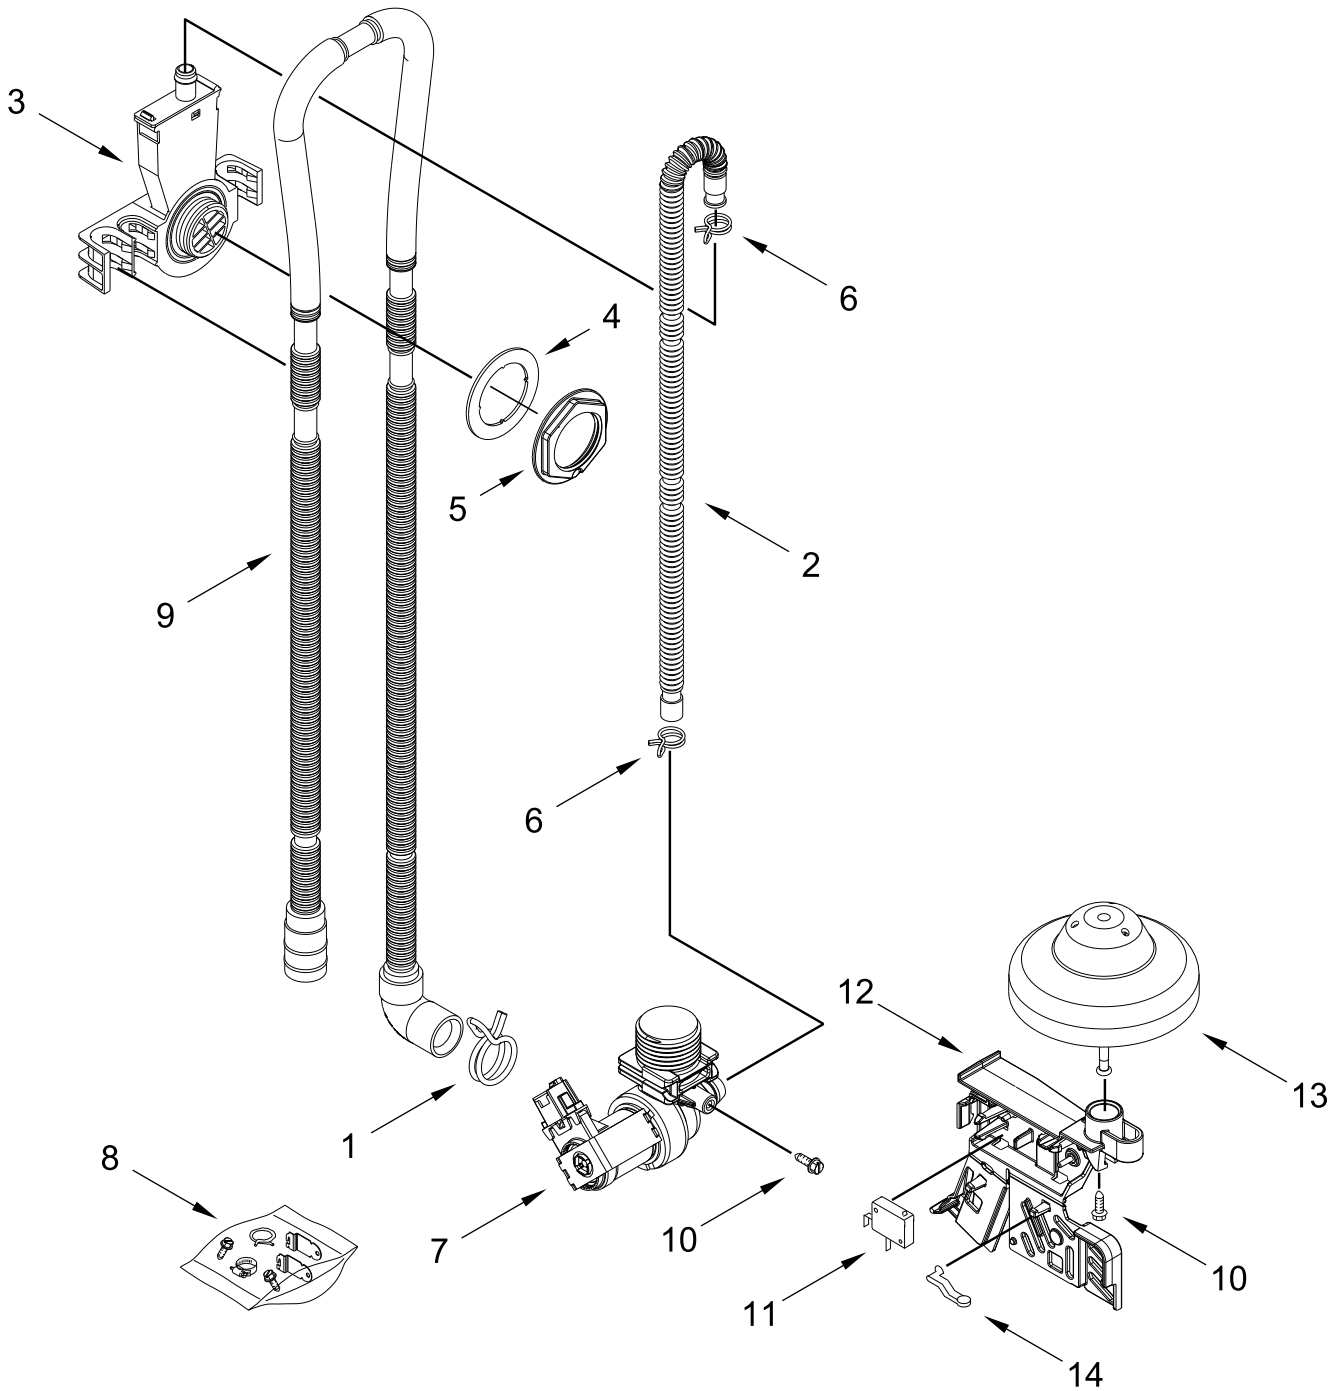

FILL, DRAIN AND OVERFILL PARTS

FILL, DRAIN AND OVERFILL PARTS

<u>Illus.</u> <u>No.</u>	<u>Part No.</u>	<u>Description</u>	<u>Illus.</u> <u>No.</u>	<u>Part No.</u>	<u>Description</u>	<u>Illus.</u> <u>No.</u>	<u>Part No.</u>	<u>Description</u>
1	370445	Clamp, Hose	6	371505	Clamp, Hose	10	304231	Screw
2	W10769066	Inlet Hose	7	W11130744	Fill Valve Assembly	11	W10195039	Switch, Overfill Control
3	W10195536	Inlet, Water (Also Order Item 4)	8	W10292152	Miscellaneous Parts Bag (Contains 2 Screws, 2 Clamps, & 2 Brackets)	12	W10316267	Standpipe, Overfill
4	8531323	Gasket				13	W10346525	Float & Retainer Assembly
5	W10508676	Nut, Inlet (Also Order Item 4)	9	W10545278	Drain loop with check valve assembly	14	W10195037	Lever, Overfill Switch