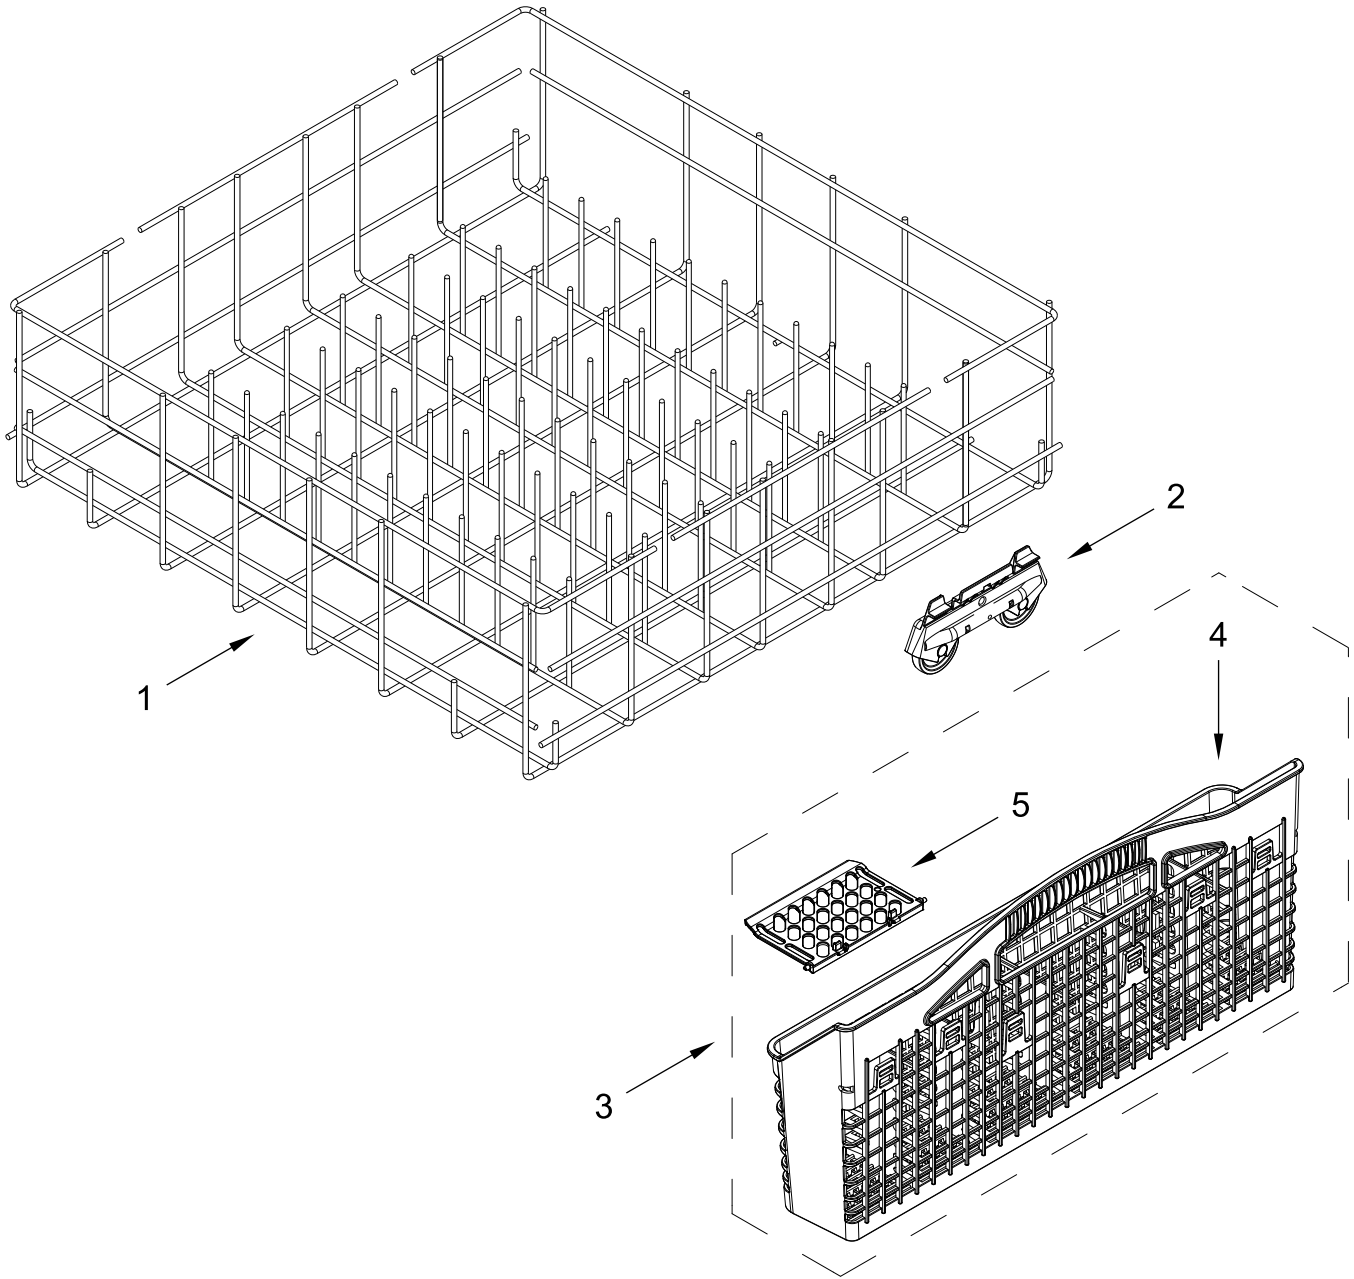

LOWER RACK PARTS

LOWER RACK PARTS

<u>Illus.</u> <u>No.</u>	<u>Part No.</u>	<u>Description</u>	<u>Illus.</u> <u>No.</u>	<u>Part No.</u>	<u>Description</u>	<u>Illus.</u> <u>No.</u>	<u>Part No.</u>	<u>Description</u>
1	W10300732	Dishrack, Lower	3	W11550304	Silverware Basket Assembly	4	W10179398	Silverware, Basket
2	W10082868	Wheel & Transport Assembly				5	W10193647	Lid, Side