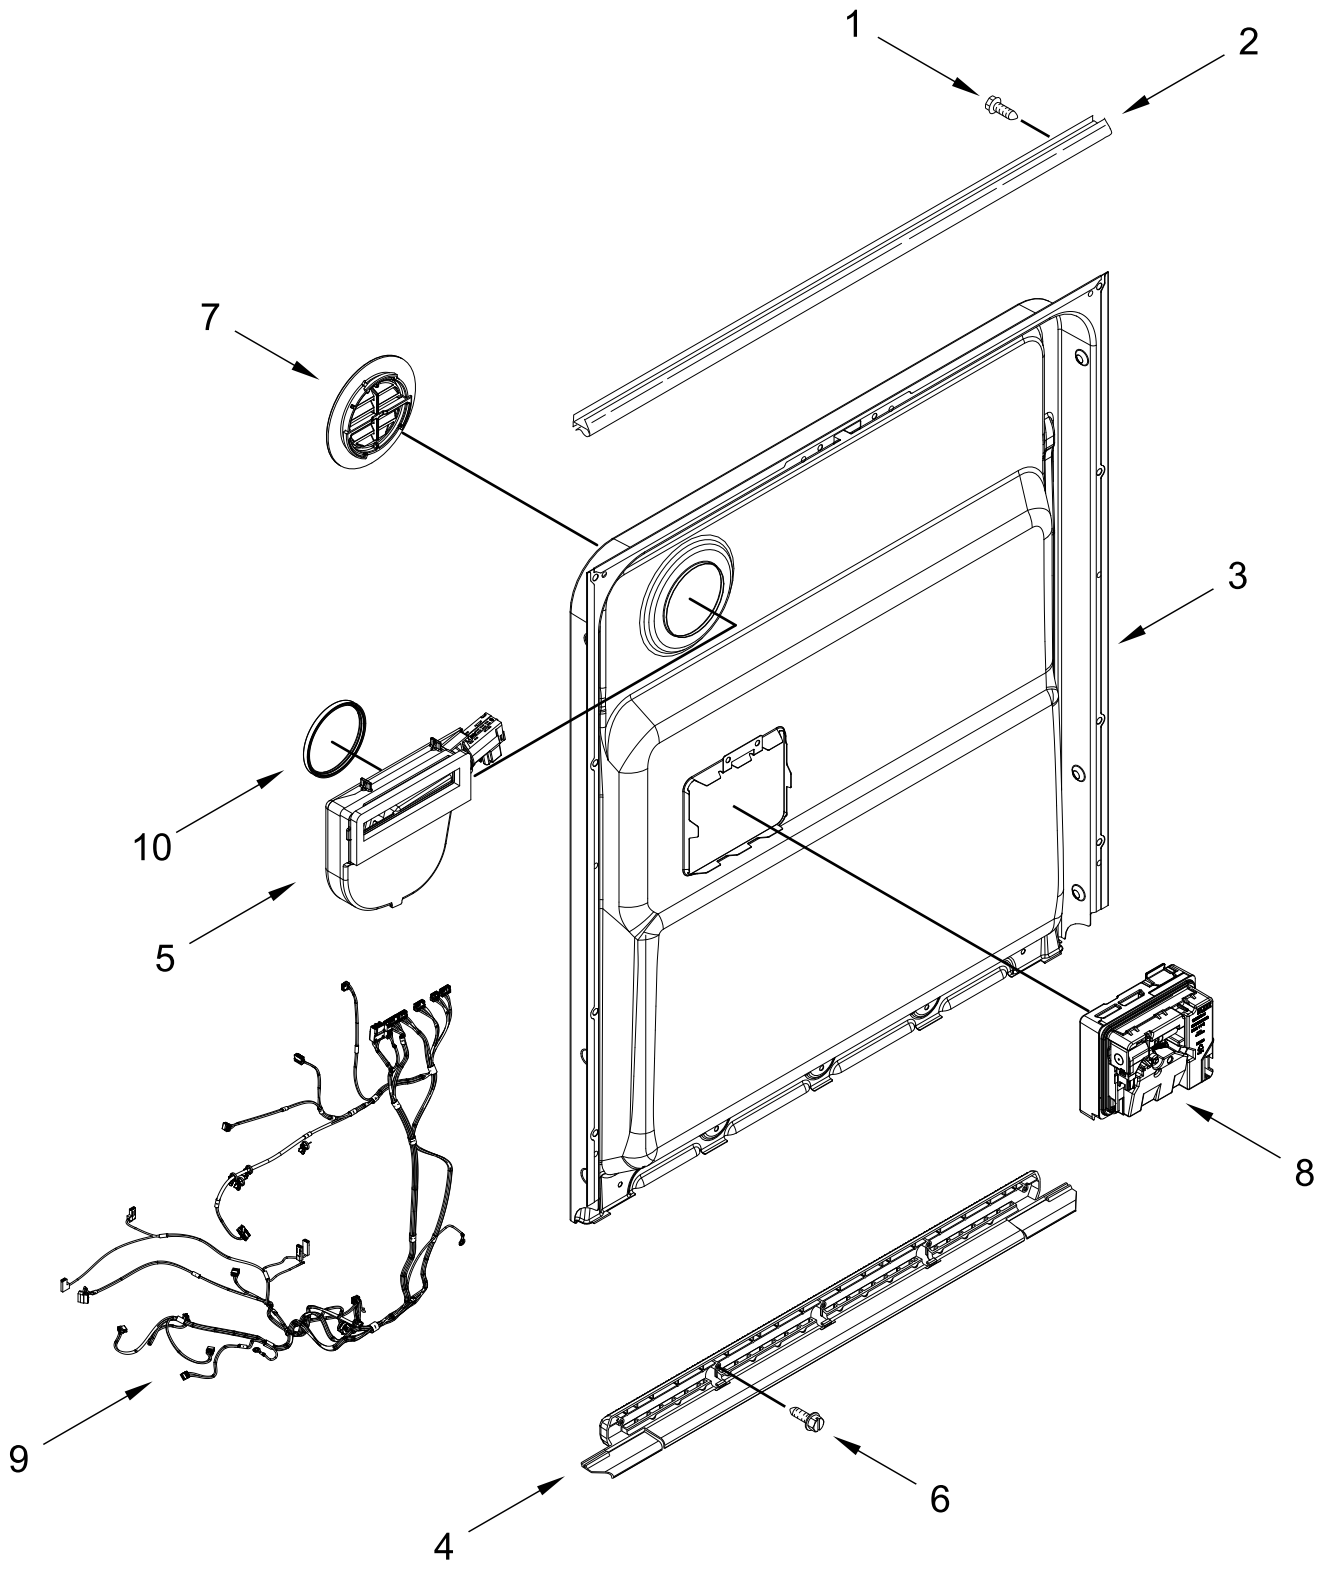

Dishwasher

MODELS:

WDP540HAMB0 (Black)
WDP540HAMW0 (White)
WDP540HAMZ0 (Stainless)

DOOR AND PANEL PARTS

DOOR AND PANEL PARTS

<u>Illus.</u> <u>No.</u>	<u>Part No.</u>	<u>Description</u>	<u>Illus.</u> <u>No.</u>	<u>Part No.</u>	<u>Description</u>	<u>Illus.</u> <u>No.</u>	<u>Part No.</u>	<u>Description</u>
1		Literature Parts	5		Access Panel (Includes Hardware)	12		Access Panel & Insulation Assy
	W11612298	Energy Guide		W10441006	Black		W10369023	Black
	W11532445	Owners Manual		W10441007	White		W10369025	White
	W11532444	Tech Sheet						
2		Arm, Hinge	6	9741232	Screw	13	W10519755	Insulation, Toe Panel
	W11484017	Left Hand	7	8268961	Sleeve, Friction	14	W10711884	Screw
	W11484018	Right Hand	8	W10692757	Barrel Nut, Front Panel	15		Fastener
3	W10803537	Stiffener, Door	9	W11504190	Light, Pipe		W10503548	Black
4		Panel, Front (Includes 8 & 9)	10	3400071	Screw		W10503549	White
	W11528191	Black	11	W10315897	Insulation, Front Panel			
	W11528189	White						
	W11528192	Stainless						

CONTROL PANEL AND LATCH PARTS

CONTROL PANEL AND LATCH PARTS

<u>Illus.</u> <u>No.</u>	<u>Part No.</u>	<u>Description</u>	<u>Illus.</u> <u>No.</u>	<u>Part No.</u>	<u>Description</u>	<u>Illus.</u> <u>No.</u>	<u>Part No.</u>	<u>Description</u>
1		Console Assembly	3	W10825369	Brace, Connector	6	W10653840	Latch Assembly (Includes Switch)
	W11504635	Black	4	W11516221	Control, Electronic			
	W11504636	White	5	W11096645	Screw	7	W10177098	Screw
2	W10825638	Box, Connector						

INNER DOOR PARTS

INNER DOOR PARTS

<u>Illus.</u> <u>No.</u>	<u>Part No.</u>	<u>Description</u>	<u>Illus.</u> <u>No.</u>	<u>Part No.</u>	<u>Description</u>	<u>Illus.</u> <u>No.</u>	<u>Part No.</u>	<u>Description</u>
1	W10348409	Screw	4	W10920683	Door Bottom, Seal	7	W11531479	Deflector, Vent
2	W11050927	Seal, Console/Door	5	W11574971	Vent Assembly	8	W10620296	Dispenser Assembly
3	W11631034	Inner Door Assembly	6	W11476843	Screw	9	W11515203	Wiring Harness
						10	W11184028	Gasket, Vent