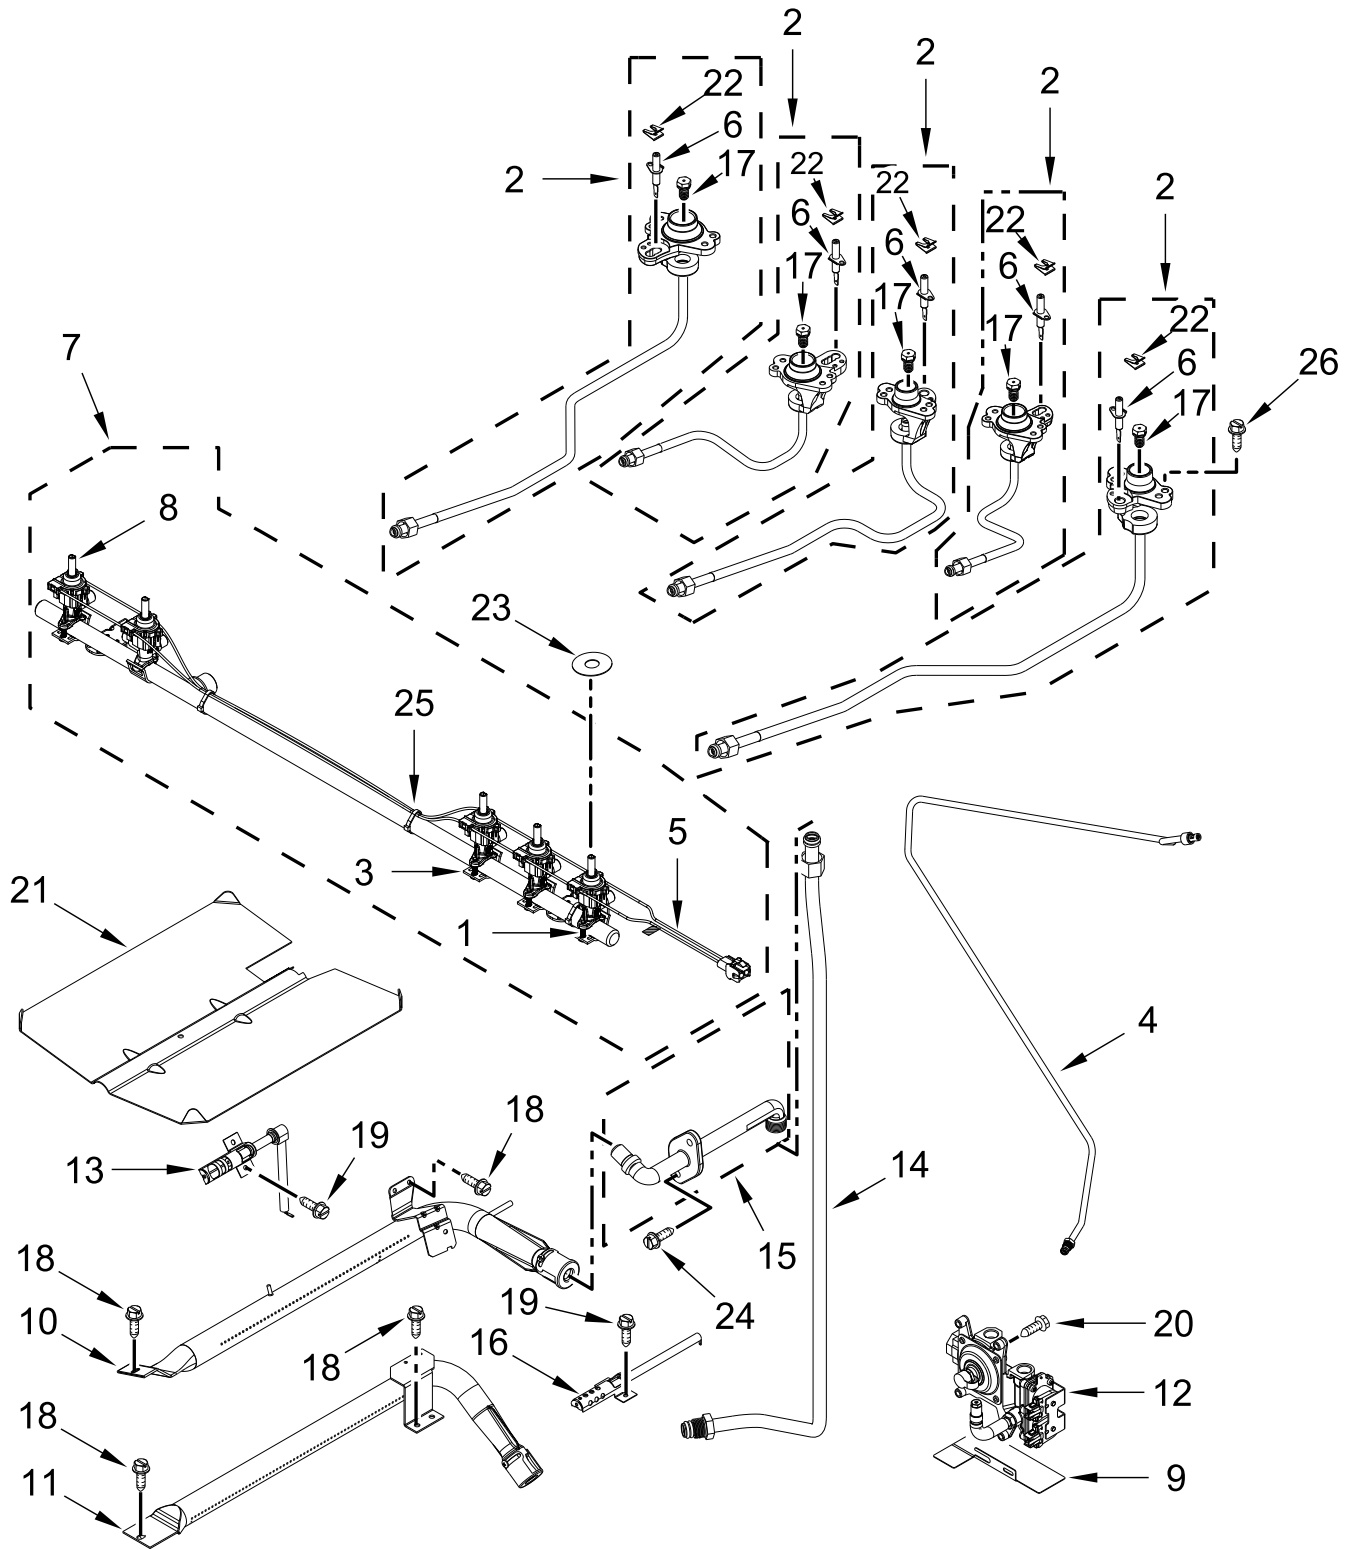

# COOKTOP PARTS

<u>Illus. No.</u>	<u>Part No.</u>	<u>Description</u>	<u>Illus. No.</u>	<u>Part No.</u>	<u>Description</u>	<u>Illus. No.</u>	<u>Part No.</u>	<u>Description</u>
1		Literature Parts	9	W10475149	Module, Spark	20	W11512127	Gasket, Console and Cooktop
	W11627729	Owners Manual		W10457998	Module, Spark (0 plus 2)	21	W11626845	Control, Electronic
	W11635379	Tech Sheet				22	W10557780	Bracket, Control
	W11627731	Quick Start Guide	10	8016P022-60	Glide, Main Top	23	W11367105	Burner Kit (Set of 5)
2		Kit, Burner Cap	11	W10854253	Bumper	24		Trim, Vent
	W11367440	Black (Set of 3)	12	W10162253	Brace, Corner (Left)		W10577781	Black
3	W10465081	Grate, Bumper		W10162252	Brace, Corner (Right)	25	W10558372	Bracket, Control
4		Cooktop	13	W11563529	Bracket,Support (Left)	26	9780274	Screw
	W11341028	Black		W11563527	Bracket, Support (Right)	27	W11357364	Spreader, Flame (Fish)
5	W11348511	Flame Spreader, Stack	14	W11158783	Shield, Keypad	28	W10673618	Screw
		(Left Front)	15	W10557751	Stainless (Left)			FOLLOWING PARTS NOT ILLUSTRATED
	W11352197	Flame Spreader (Left Rear)		W10557754	Stainless (Right)		W11458864	Harness, Main
	W11352195	Flame Spreader (Right Rear)		W10598048	Bracket, Console (Center)		W10754419	Harness, Bake and Broil
	W11352193	Flame Spreader (Right Front)	16		Assembly, Console		3196896	Clip, Wire
6		Panel, Lower Console		W11562888	Stainless		W10575120	Harness, Keypad
	W10565662	Stainless	17	7101P485-60	Screw, Anti-Tip Kit		W10598169	Harness, Display
7	W10759326	Display, Assembly	18	W11379947	Bracket, Anti-Tip		W10580229	Wire, Ground
8		Kit, Grate	19		Knob		313438	Clip, Harness
	W10432535	Black		W11617406	Stainless			

# MANIFOLD PARTS

# DRAWER PARTS