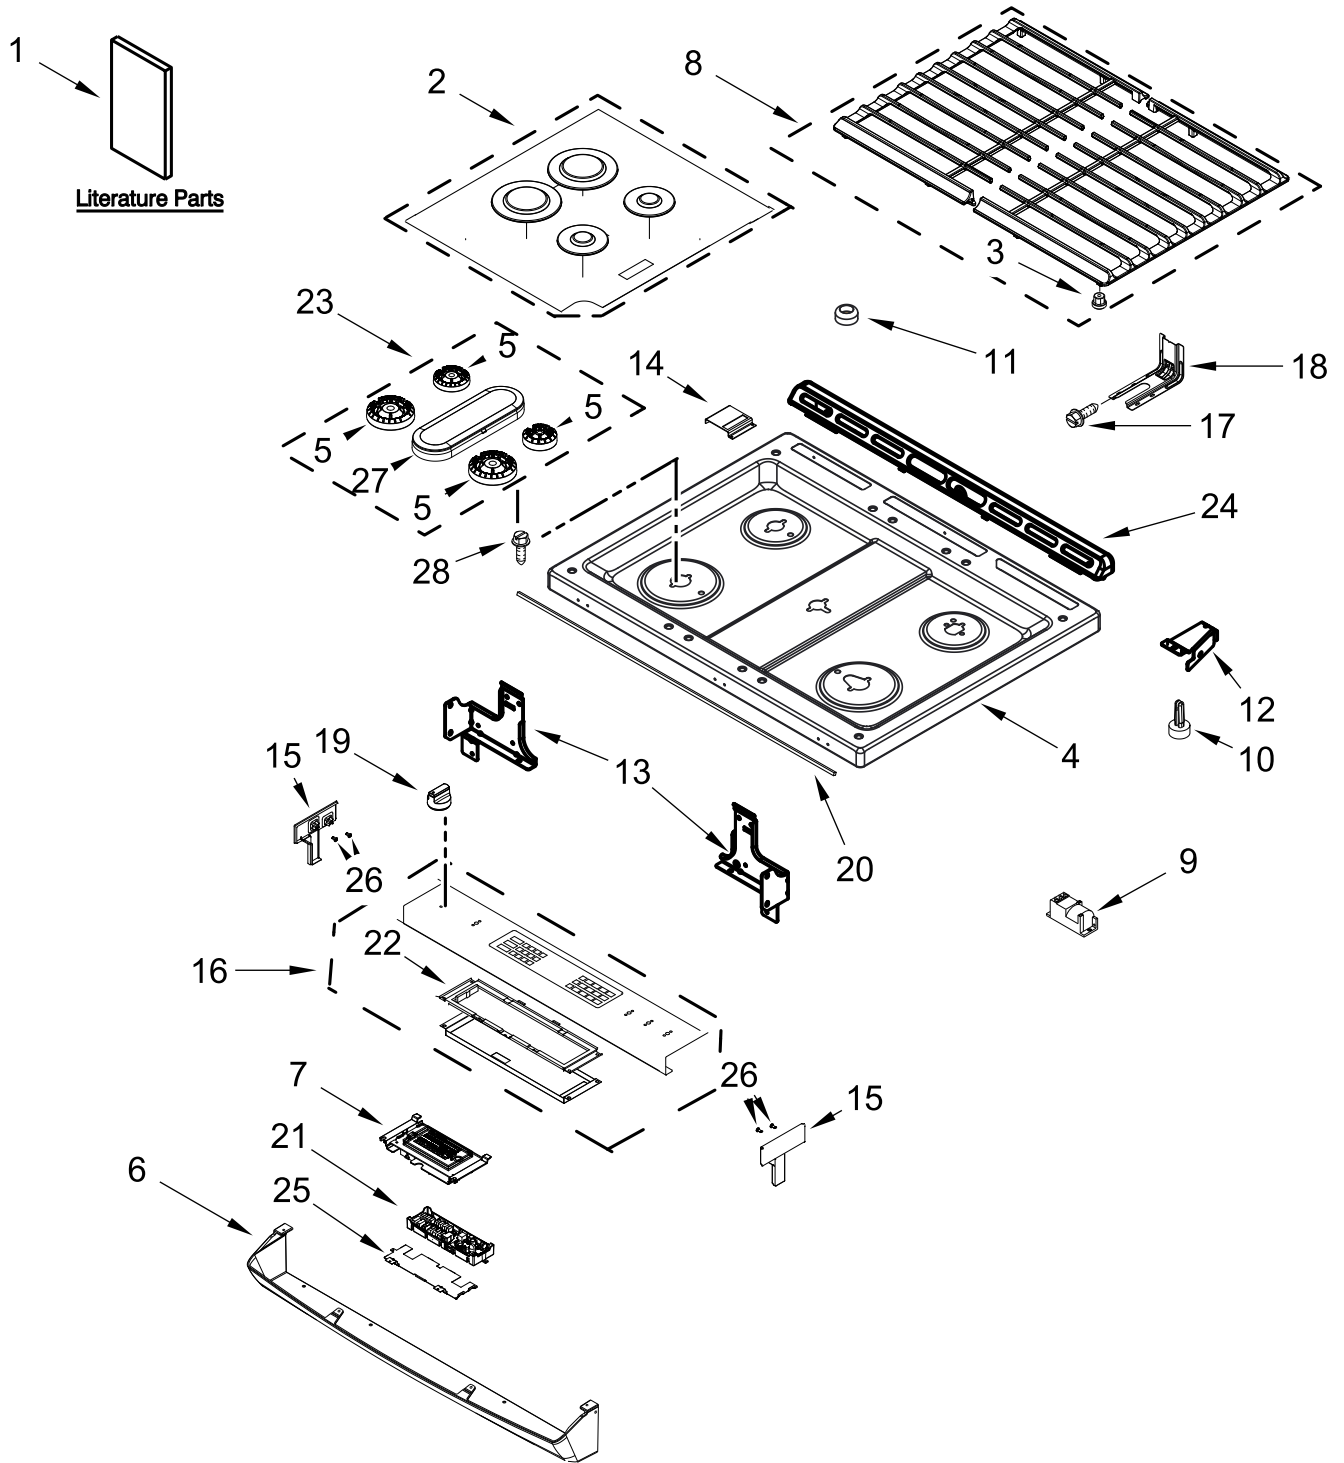

# COOKTOP PARTS

<u>Illus. No.</u>	<u>Part No.</u>	<u>Description</u>	<u>Illus. No.</u>	<u>Part No.</u>	<u>Description</u>	<u>Illus. No.</u>	<u>Part No.</u>	<u>Description</u>
1		Literature Parts	9	W10475149	Module, Spark	20	W11512127	Gasket, Console and Cooktop
	W11627729	Owners Manual		W10457998	Module, Spark (0 plus 2)	21	W11626845	Control, Electronic
	W11635379	Tech Sheet				22	W10557780	Bracket, Control
	W11627731	Quick Start Guide	10	8016P022-60	Glide, Main Top	23	W11367105	Burner Kit (Set of 5)
2		Kit, Burner Cap	11	W10854253	Bumper	24		Trim, Vent
	W11367440	Black (Set of 3)	12	W10162253	Brace, Corner (Left)		W10577781	Black
3	W10465081	Grate, Bumper		W10162252	Brace, Corner (Right)	25	W10558372	Bracket, Control
4		Cooktop	13	W11563529	Bracket,Support (Left)	26	9780274	Screw
	W11341028	Black		W11563527	Bracket, Support (Right)	27	W11357364	Spreader, Flame (Fish)
5	W11348511	Flame Spreader, Stack	14	W11158783	Shield, Keypad	28	W10673618	Screw
		(Left Front)	15	W10557751	Stainless (Left)			FOLLOWING PARTS NOT ILLUSTRATED
	W11352197	Flame Spreader (Left Rear)		W10557754	Stainless (Right)		W11458864	Harness, Main
	W11352195	Flame Spreader (Right Rear)		W10598048	Bracket, Console (Center)		W10754419	Harness, Bake and Broil
	W11352193	Flame Spreader (Right Front)	16		Assembly, Console		3196896	Clip, Wire
6		Panel, Lower Console		W11562888	Stainless		W10575120	Harness, Keypad
	W10565662	Stainless	17	7101P485-60	Screw, Anti-Tip Kit		W10598169	Harness, Display
7	W10759326	Display, Assembly	18	W11379947	Bracket, Anti-Tip		W10580229	Wire, Ground
8		Kit, Grate	19		Knob		313438	Clip, Harness
	W10432535	Black		W11617406	Stainless			

# DRAWER PARTS