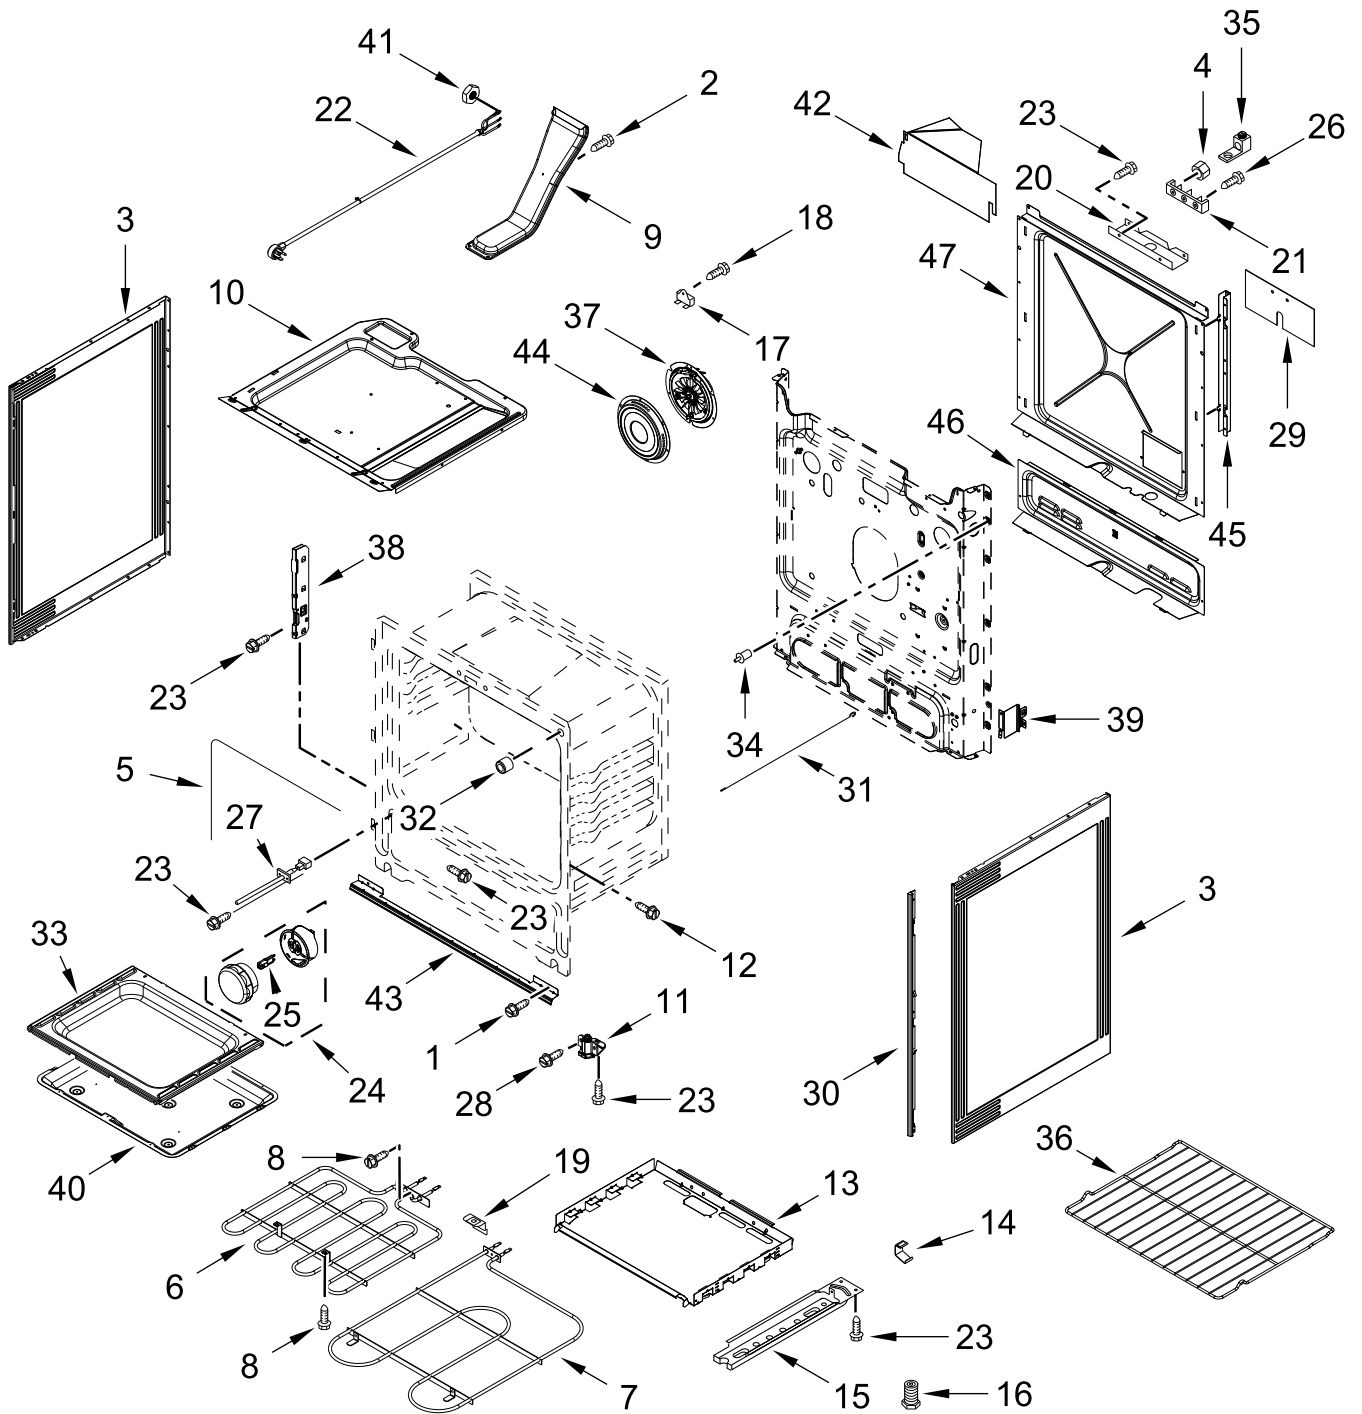

CHASSIS PARTS

CHASSIS PARTS

<u>Illus. No.</u>	<u>Part No.</u>	<u>Description</u>	<u>Illus. No.</u>	<u>Part No.</u>	<u>Description</u>	<u>Illus. No.</u>	<u>Part No.</u>	<u>Description</u>
1	3196560	Screw	19	W10035900	Support, Oven Bottom	37	W11353926	Convection Assembly
2	W10362924	Screw	20	3186034	Bracket, Service	38	W10289077	Receiver, Hinge
3		Panel, Side	21	W10246624	Block, Terminal	39	W10273002	Bracket, Oven Support
	W10162245	Black	22	W10624592	Cord, Power	40	W11379357	Bake Pan
4	3400029	Nut	23	3196178	Screw	41	7103P027-60	Nut
5	W11491752	Gasket, Door	24	W11634772	Light Assembly	42	W10818358	Shield, Wire
6	W10544952	Element, Broil	25	7407P103-60	Bulb, Light	43	W11620269	Bracket, Front Frame
7	W10774342	Element, Bake	26	3400016	Screw	44	W10346154	Cover, Convection
8	W10362924	Screw	27	W10586204	Sensor	45	W10162241	Channel, Rear
9	W11122085	Assembly, Flue	28	3196169	Screw	46	W10162248	Cover, Wire
10	W10289168	Box, Burner SI	29	W10655441	Shield, Power Cord	47	W11379354	Cover, Back
11	W10341186	Front Foot Assembly	30	W11510561	Barrier Rail, Rubber (Front Left)			FOLLOWING PARTS NOT ILLUSTRATED
12	W10067840	Screw		W11510562	Barrier Rail, Rubber (Front Right)	W10289173		Insulation, Wrap
13	W10541959	Shield, Bake	31	W10273192	Rod, Door Switch	W10575374		Insulation, Bottom
14	W10137382	Clip, Panel	32	9758701	Spacer, Door	4820F015-59		Insulation, Strap
15	W10390008	Base Rail Assembly (Left)	33	W10774446	Bottom, Oven	W10655490		Insulation, Main Back
	W10390007	Base Rail Assembly (Right)	34	W11511828	Switch, Door	7111P017-60		Clamp, Wire
16	W10058460	Foot, Leveling	35	W10281322	Kit, Bare Wire Adapter Block			
17	3196548	Fuse, Thermal	36	W10531060	Rack, Oven			
18	3196172	Screw