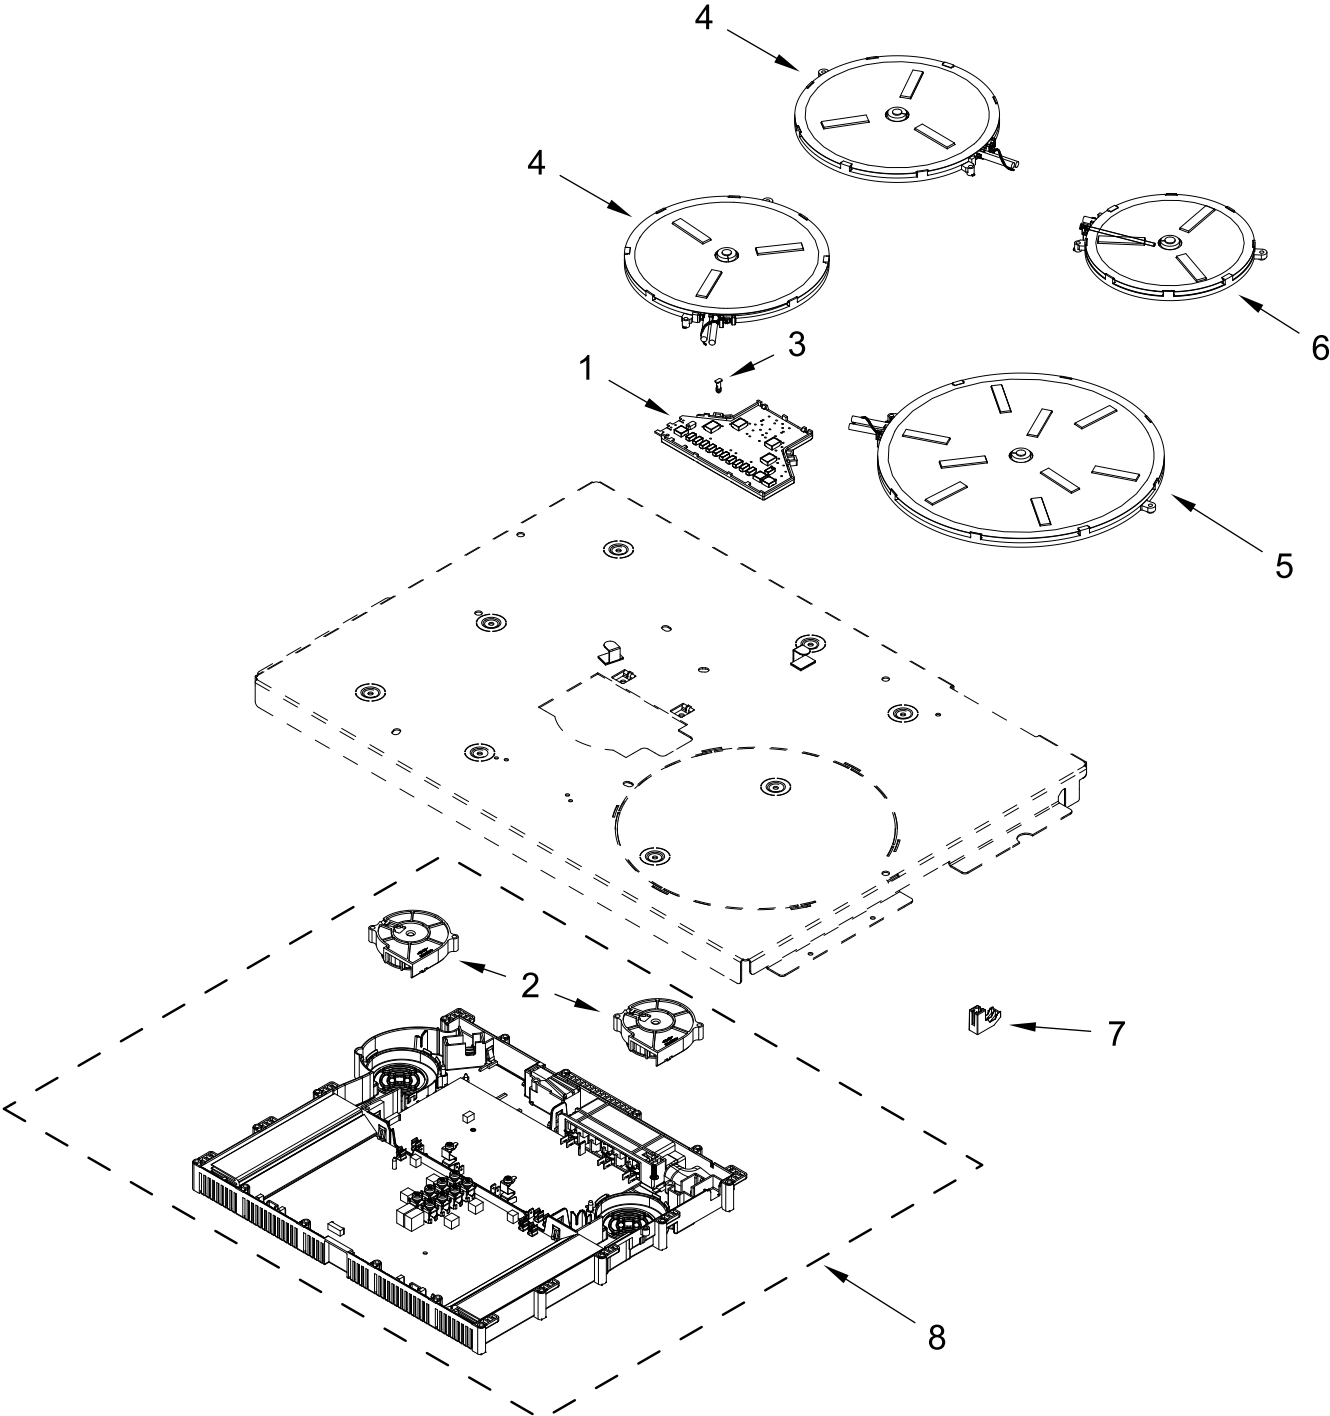

INDUCTION ASSEMBLY PARTS

INDUCTION ASSEMBLY PARTS

<u>Illus.</u> <u>No.</u>	<u>Part No.</u>	<u>Description</u>	<u>Illus.</u> <u>No.</u>	<u>Part No.</u>	<u>Description</u>	<u>Illus.</u> <u>No.</u>	<u>Part No.</u>	<u>Description</u>
1	W11683059	User, Interface	5	W11683054	Element, Induction (Right Front)	8	W11683057	Assembly, Induction Module
2	W11683058	Fan, Cooling						
3	W11683061	Locking Pin, User Interface	6	W11683056	Element, Induction (Right Rear)			FOLLOWING PARTS NOT ILLUSTRATED
4	W11683055	Element, Induction (Left Front and Left Rear)	7	W11683063	Strain Relief, Cable		313438	Clip, Harness
							W11683062	Harness, UI to Module
							W11615923	Harness, Induction Cooktop