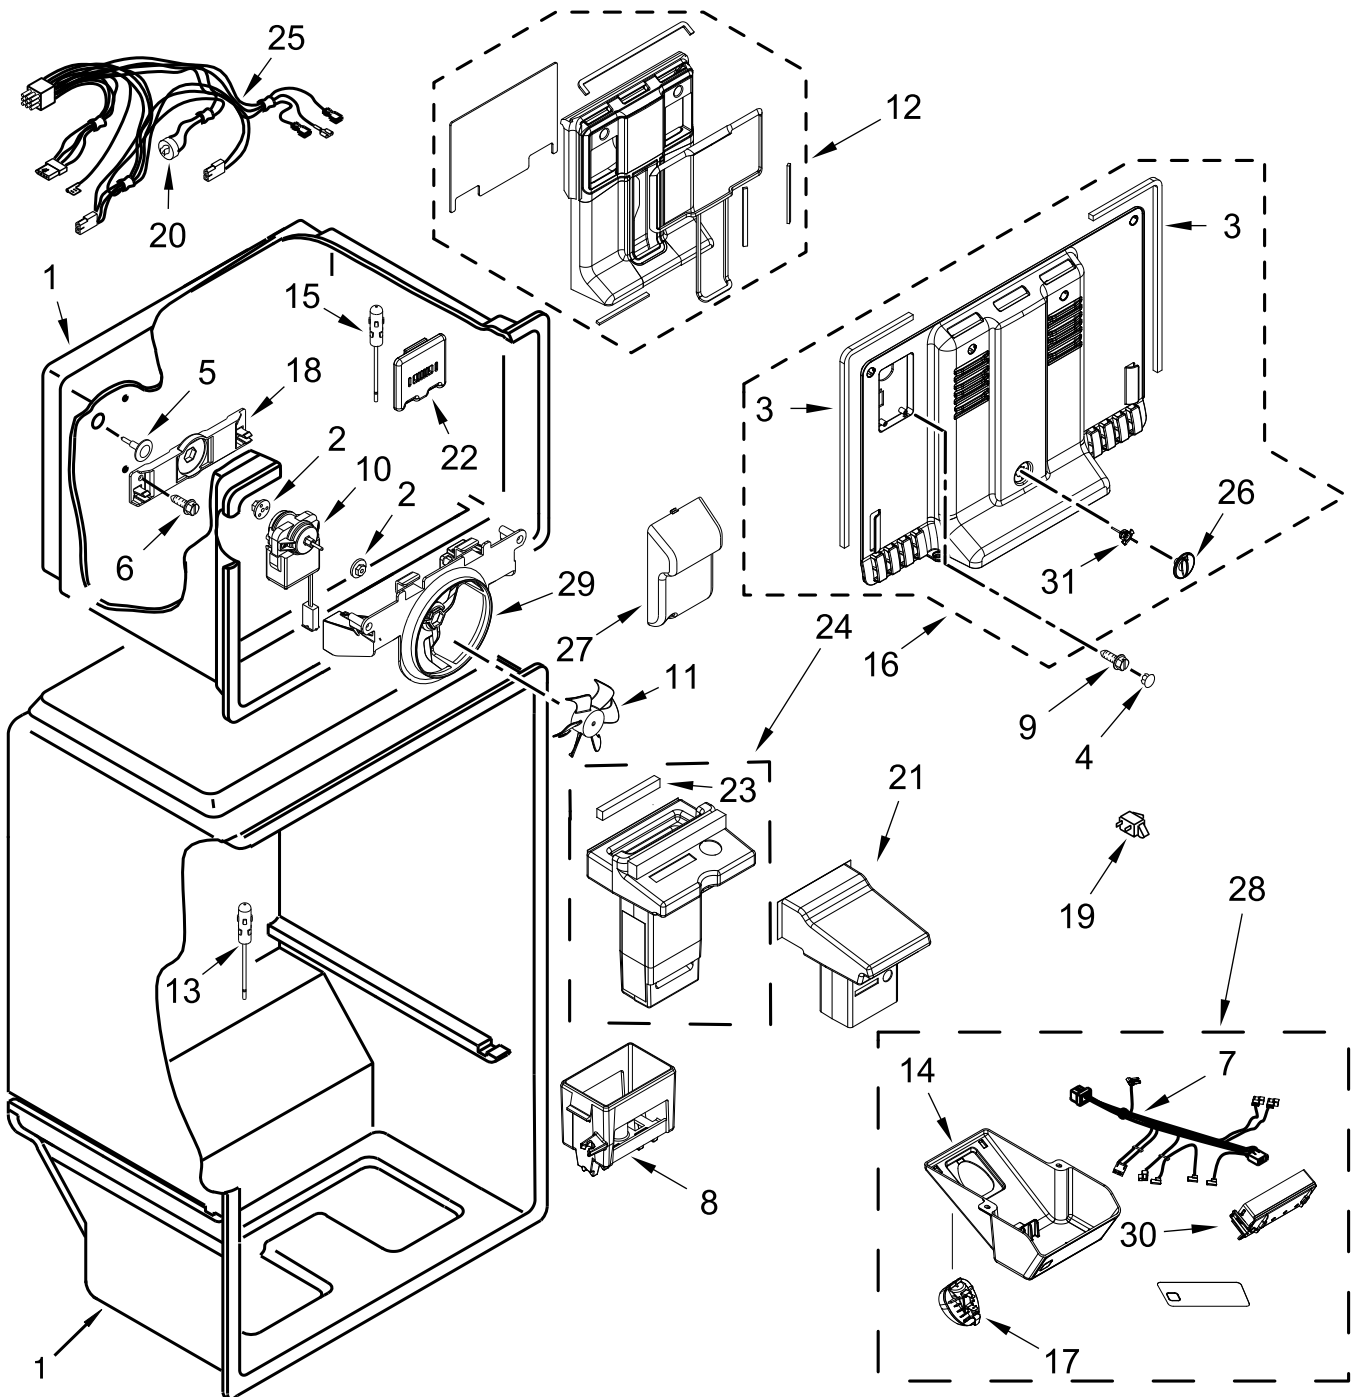

# CABINET PARTS

<u>Illus.</u> <u>No.</u>	<u>Part No.</u>	<u>Description</u>	<u>Illus.</u> <u>No.</u>	<u>Part No.</u>	<u>Description</u>	<u>Illus.</u> <u>No.</u>	<u>Part No.</u>	<u>Description</u>
1		Literature Parts	8	2166086	Assembly, Hinge (Center)	18	487576	Washer, Plastic
	W11511781	Tech Sheet				19	W10674773	Cap, Washer Dome
	W11507956	Use and Care Guide	9		Shim, Hinge (Center)	20	W10133299	Leveler
	W11644012	Energy Guide		2166043	White	21	2325482	Hinge, Bottom
2	W11656390	Assembly, Top Right Hinge	10	W10142530	Assembly, Roller	22		Filler, Corner
			11		Plug, Hole		2166003	White
3		Cap, Dome		W10520304	White		2215384	Black
	W10674771	White		W10520305	Black		W10761079	Grey
	W10679135	Black		W10520307	Grey	23	W11458717	Access Cover, Valve
	W10679139	Grey	12	2201567	Shim, Hinge (Bottom)	24	W11416450	Spacer, Back
4		Cabinet (Not Serviced)	13	489341	Washer, Plastic			
5	489442	Screw	14	W11242280	Clamp, Power Cord			
6		Rail, Center (Not Serviced)	15	W10638688	Hinge Pin			
			16	W11656515	Shim, Top Hinge			
7	489497	Screw	17	W11676551	Cover Unit			

# LINER PARTS