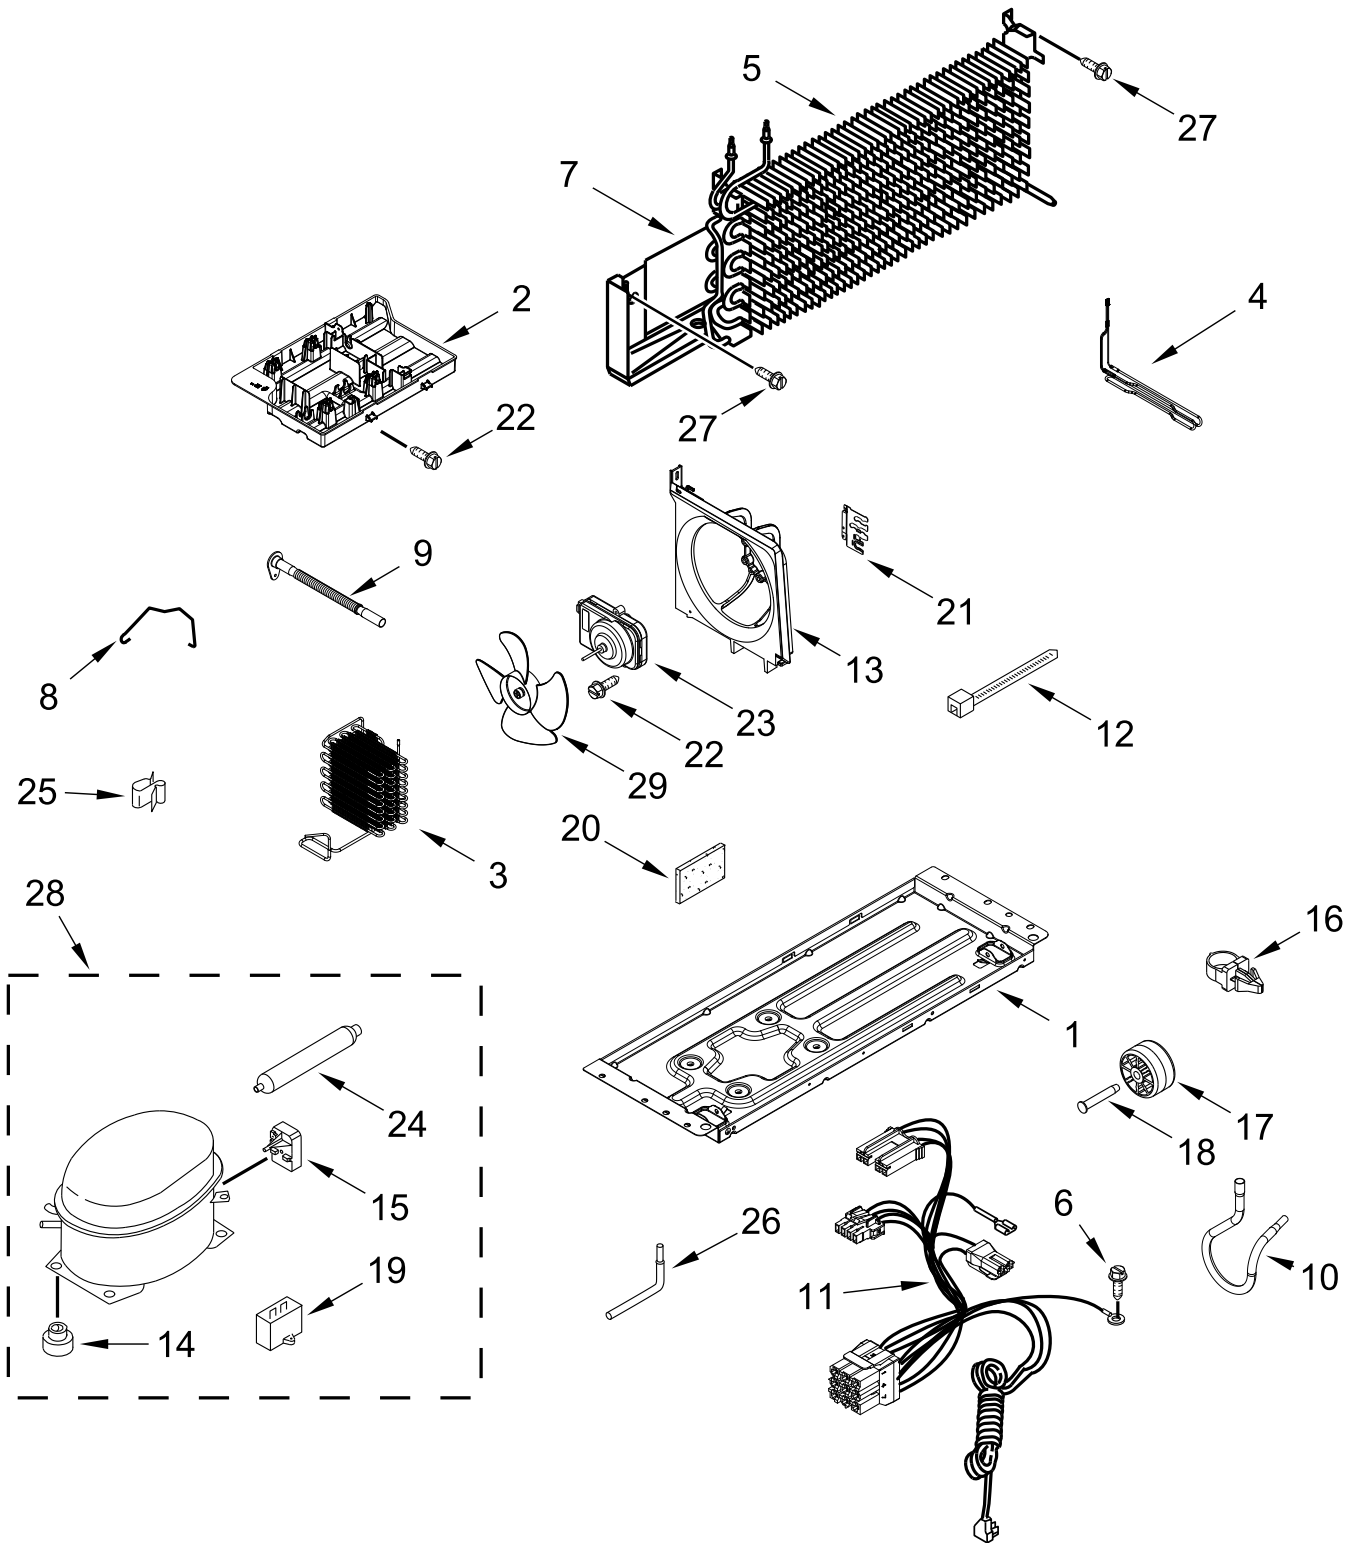

UNIT PARTS

UNIT PARTS

<u>Illus.</u> <u>No.</u>	<u>Part No.</u>	<u>Description</u>	<u>Illus.</u> <u>No.</u>	<u>Part No.</u>	<u>Description</u>	<u>Illus.</u> <u>No.</u>	<u>Part No.</u>	<u>Description</u>
1	W11620973	Support Plate, Compressor	10	W11518247	Tube, Suction	25	2326941	Clip, Wire
2	W10565417	Tray, Evaporator	11	W11238411	Harness, Unit	26	W11461499	Tube, Process
3	W11627779	Condenser (Also Order the Following Lokring Parts)	12	2263990	Tie, Wire	27	489442	Screw
	W11504445	5/4 NR MS 00 (High Side to Condenser)	13	W10570380	Scroll, Fan	28	W11476127	Compressor (Also Order the Following Lokring Parts)
	W11504432	6/5 NR MS 00 (Suction Line to Condenser)	14	W10806346	Grommet, Compressor		W11504415	8.5/8 NR MS 00 (Suction Tube to Compressor)
4	W11339349	Heater, Defrost	15	W11359381	Device, Combination Start (Start Relay and Overload)		W11504430	7/6 NR MS 00 (High Pressure Side to Compressor)
5	W11497963	Assembly, Evaporator (Also Order the Following Lokring Parts)	16	2219077	Clip, Harness		W11506619	8 NK MS 00 (Process Tube to Compressor)
	W11504450	4/1.8 NR MS 00 (Capillary Tube to Evaporator)	17	W10475495	Roller	29	W10675036	Blade, Fan REFRIGERANT CHARGE 56 grams (R600a)
	W11506620	8 NK AL 00 (Suction Line to Evaporator)	18	2264756	Axle, Roller			
6	8533919	Screw	19	W10590083	Capacitor			
7	W10570572	Shield, Heat	20	2215468	Insulation, Sound			
8	W11495051	Strap, Bale	21	W11340313	Bracket, Evaporator			
9	W10582029	Extension, Drain Tube	22	8533859	Screw			
			23	W10909387	Motor, Condenser Fan			
			24	W10805035	Drier (Service Drier Without Dye) (Also Order the Following Lokring Parts)			
				W11504445	5/4 NR MS 00 (Heat Loop to Drier)			
				W11504447	5/1.8 NR MS 00 (Capillary Tube to Drier)