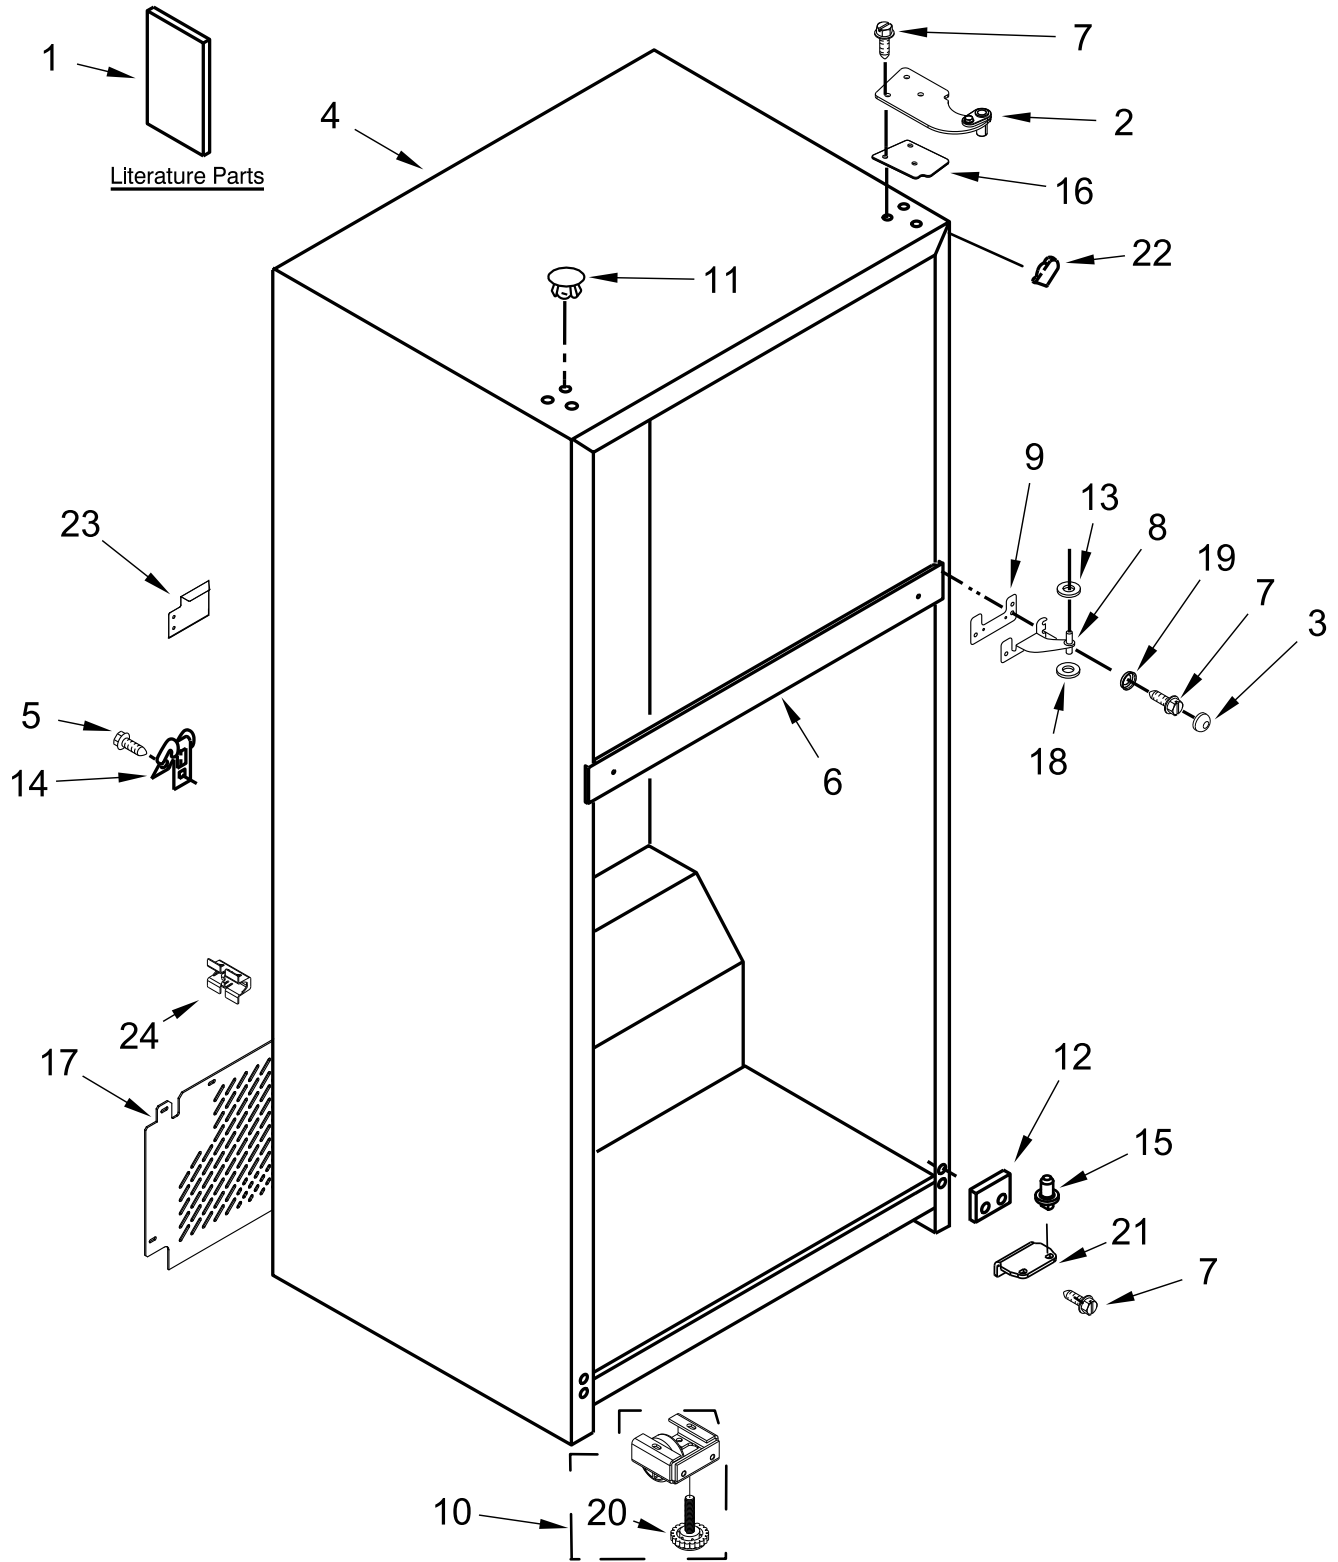

## REFRIGERATOR

# CABINET PARTS

<u>Illus.</u> <u>No.</u>	<u>Part No.</u>	<u>Description</u>	<u>Illus.</u> <u>No.</u>	<u>Part No.</u>	<u>Description</u>	<u>Illus.</u> <u>No.</u>	<u>Part No.</u>	<u>Description</u>
1		Literature Parts	8	2166086	Assembly, Hinge (Center)	18	487576	Washer, Plastic
	W11511781	Tech Sheet				19	W10674773	Cap, Washer Dome
	W11507956	Use and Care Guide	9		Shim, Hinge (Center)	20	W10133299	Leveler
	W11644012	Energy Guide		2166043	White	21	2325482	Hinge, Bottom
2	W11656390	Assembly, Top Right Hinge	10	W10142530	Assembly, Roller	22		Filler, Corner
			11		Plug, Hole		2166003	White
3		Cap, Dome		W10520304	White		2215384	Black
	W10674771	White		W10520305	Black		W10761079	Grey
	W10679135	Black		W10520307	Grey	23	W11458717	Access Cover, Valve
	W10679139	Grey	12	2201567	Shim, Hinge (Bottom)	24	W11416450	Spacer, Back
4		Cabinet (Not Serviced)	13	489341	Washer, Plastic			
5	489442	Screw	14	W11242280	Clamp, Power Cord			
6		Rail, Center (Not Serviced)	15	W10638688	Hinge Pin			
			16	W11656515	Shim, Top Hinge			
7	489497	Screw	17	W11676551	Cover Unit			

# LINER PARTS