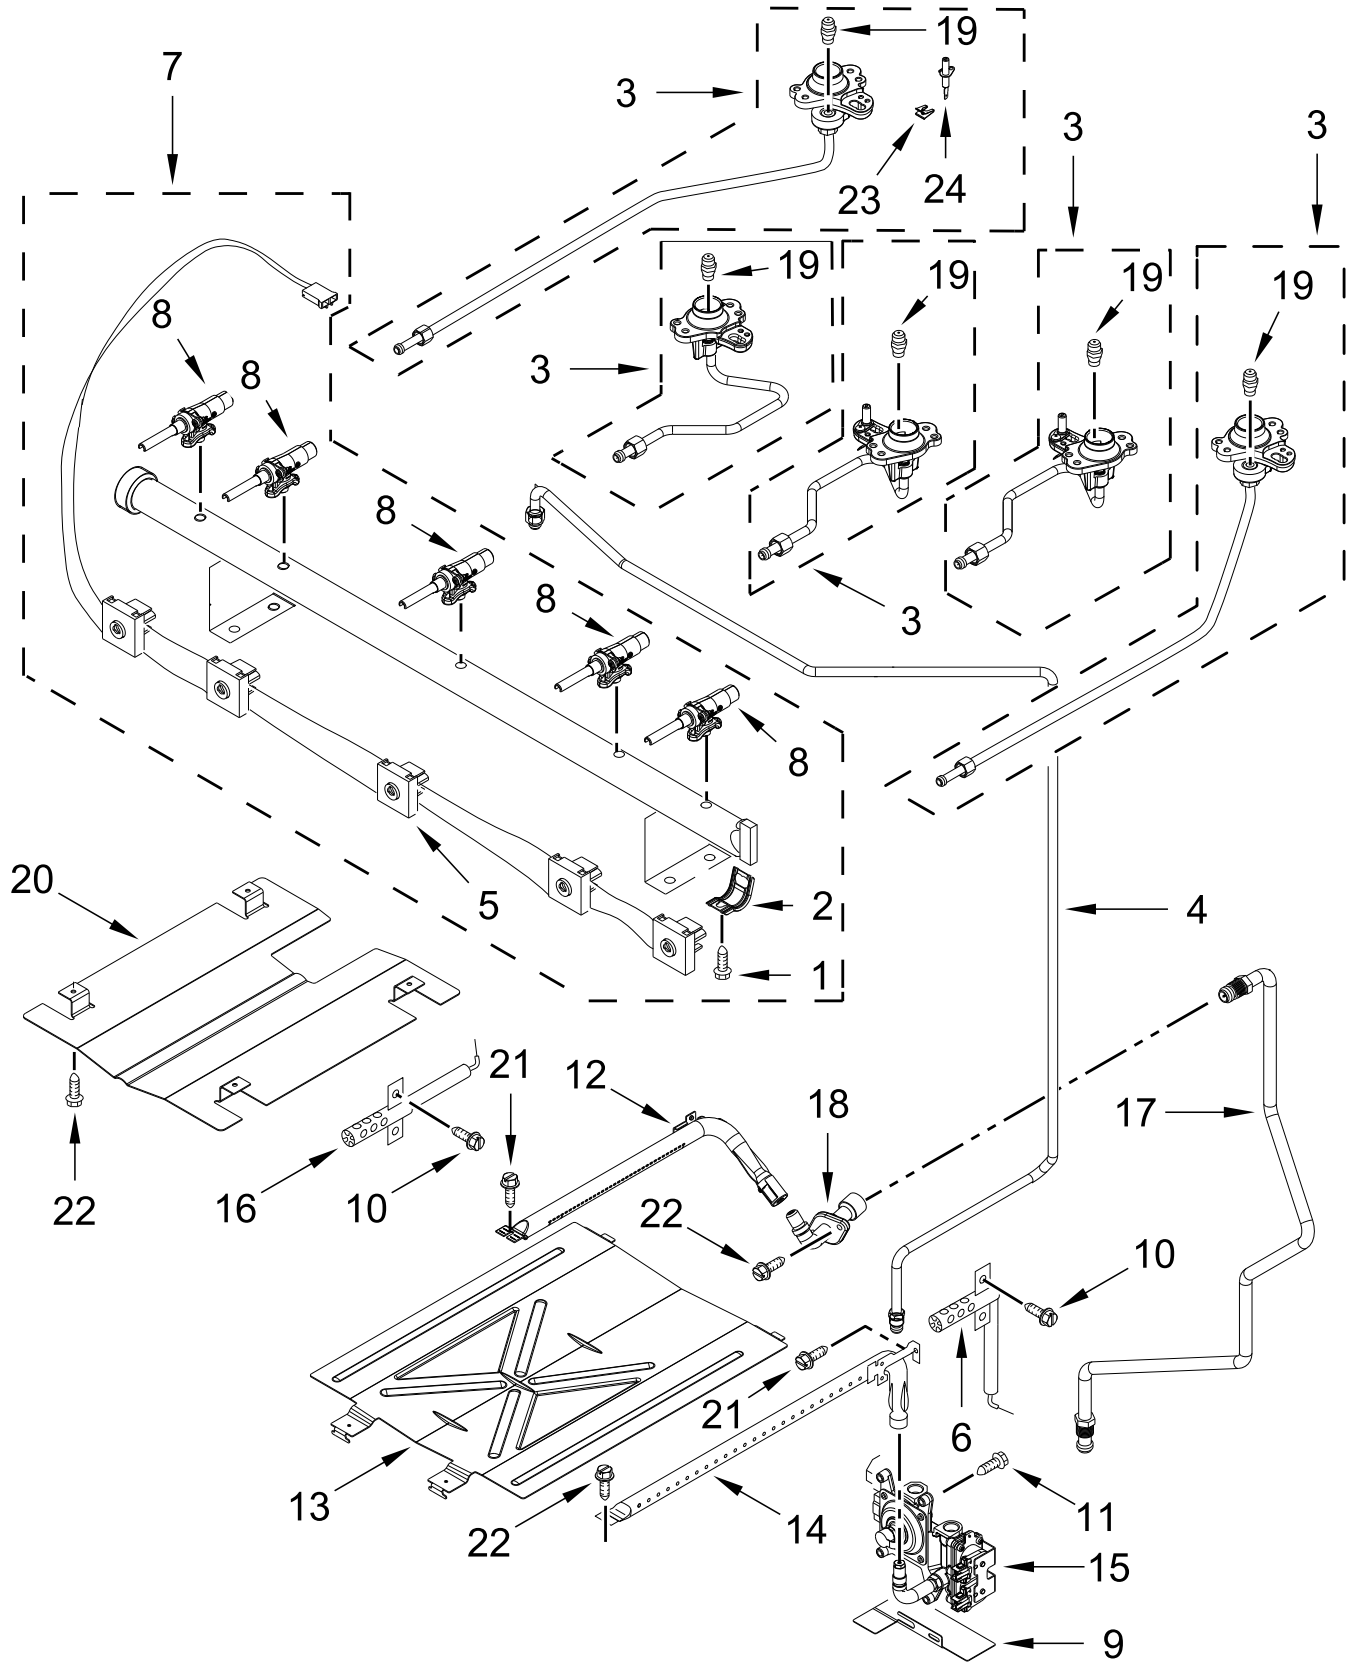

CONTROL PANEL PARTS

<u>Illus.</u> <u>No.</u>	<u>Part No.</u>	<u>Description</u>	<u>Illus.</u> <u>No.</u>	<u>Part No.</u>	<u>Description</u>	<u>Illus.</u> <u>No.</u>	<u>Part No.</u>	<u>Description</u>
1		Endcap	5	W10920631	Module, Spark DSI	11	3196169	Screw
	W11130372	Black (Left)	6	W10516123	Bracket, Console Mounting	12		Control, Electronic (LCX)
	W11130379	Black (Right)					W11568216	Black
2	8053505	Shield, Heat	7	8523412	Bracket, Rear Cooktop	13	3196178	Screw
3		Panel, Control	8	W10198745	Cover, Upper	14	W10695491	Bracket, Control
	W10835288	Stainless	9	W10192841	Shield, Heat	15	W11350452	Spark Module
4	W10762981	Bracket, Mounting	10	W10158780	Cover, Rear Fan	16	W10797001	Bracket, Ignitor

MANIFOLD PARTS