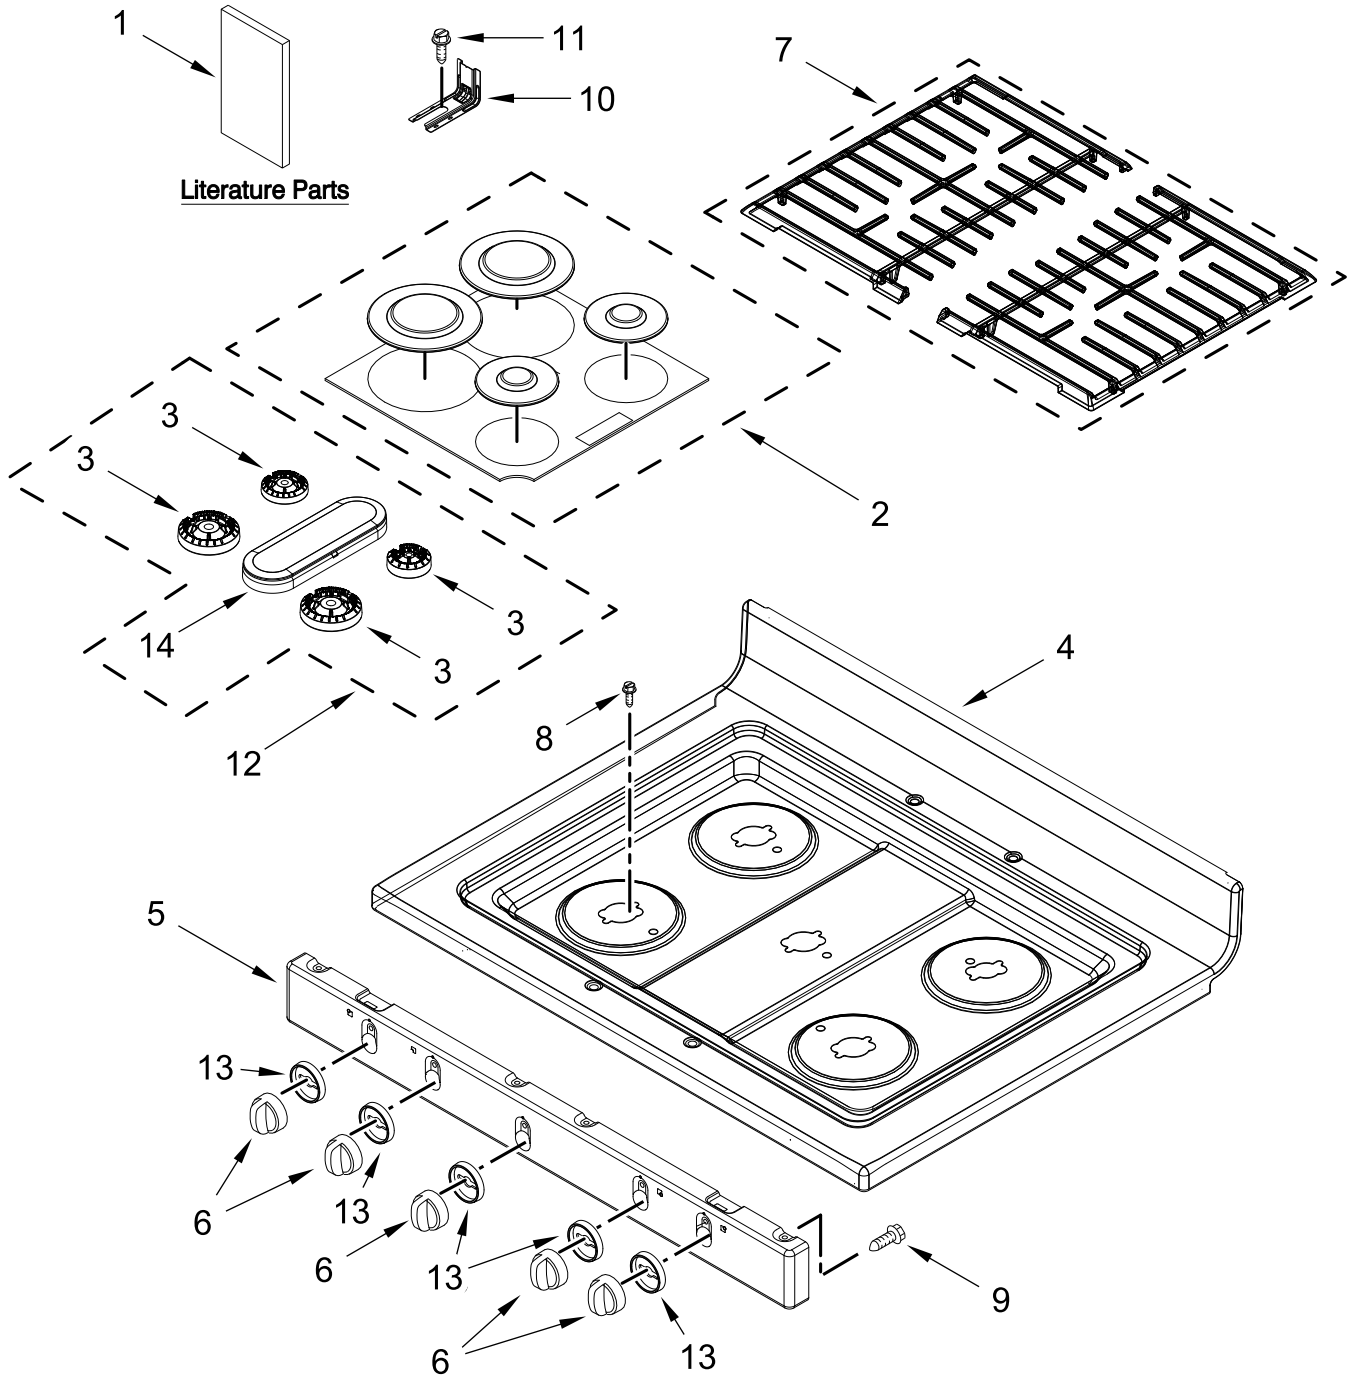

# COOKTOP PARTS

# COOKTOP PARTS

<u>Illus. No.</u>	<u>Part No.</u>	<u>Description</u>	<u>Illus. No.</u>	<u>Part No.</u>	<u>Description</u>	<u>Illus. No.</u>	<u>Part No.</u>	<u>Description</u>
1		Literature Parts	4		Cooktop	13		Bezel
	W11426600	Owner's Manual		W11418086	Black		W11042485	Stainless
	W11523146	Quick Start Guide	5		Panel, Manifold	14	W11367086	Spreader, Flame
	W11597687	Tech Sheet		W10861559	Stainless			FOLLOWING PARTS NOT ILLUSTRATED
2		Burner Cap Kit	6		Knob, Control		W11457191	Harness, Main
	W11498499	Black (Set of 4)		W11510310	Stainless		W11450461	Harness, Bake and Broil
3	W11352018	Spreader, Flame (Left Front and Right Front)	7		Grate Kit		3196520	Clip, Wire
	W11352020	Spreader, Flame (Left Rear)	8	W10673618	Screw		3196896	Clip, Wire
	W11352021	Spreader, Flame (Right Rear)	9	3196557	Screw		W10334923	Clip, Gas Wiring
			10	W11379945	Bracket, Anti-Tip		313438	Clip, Harness
			11	7101P485-60	Screw, Anti-Tip Kit			
			12	W11368533	Burner Kit			