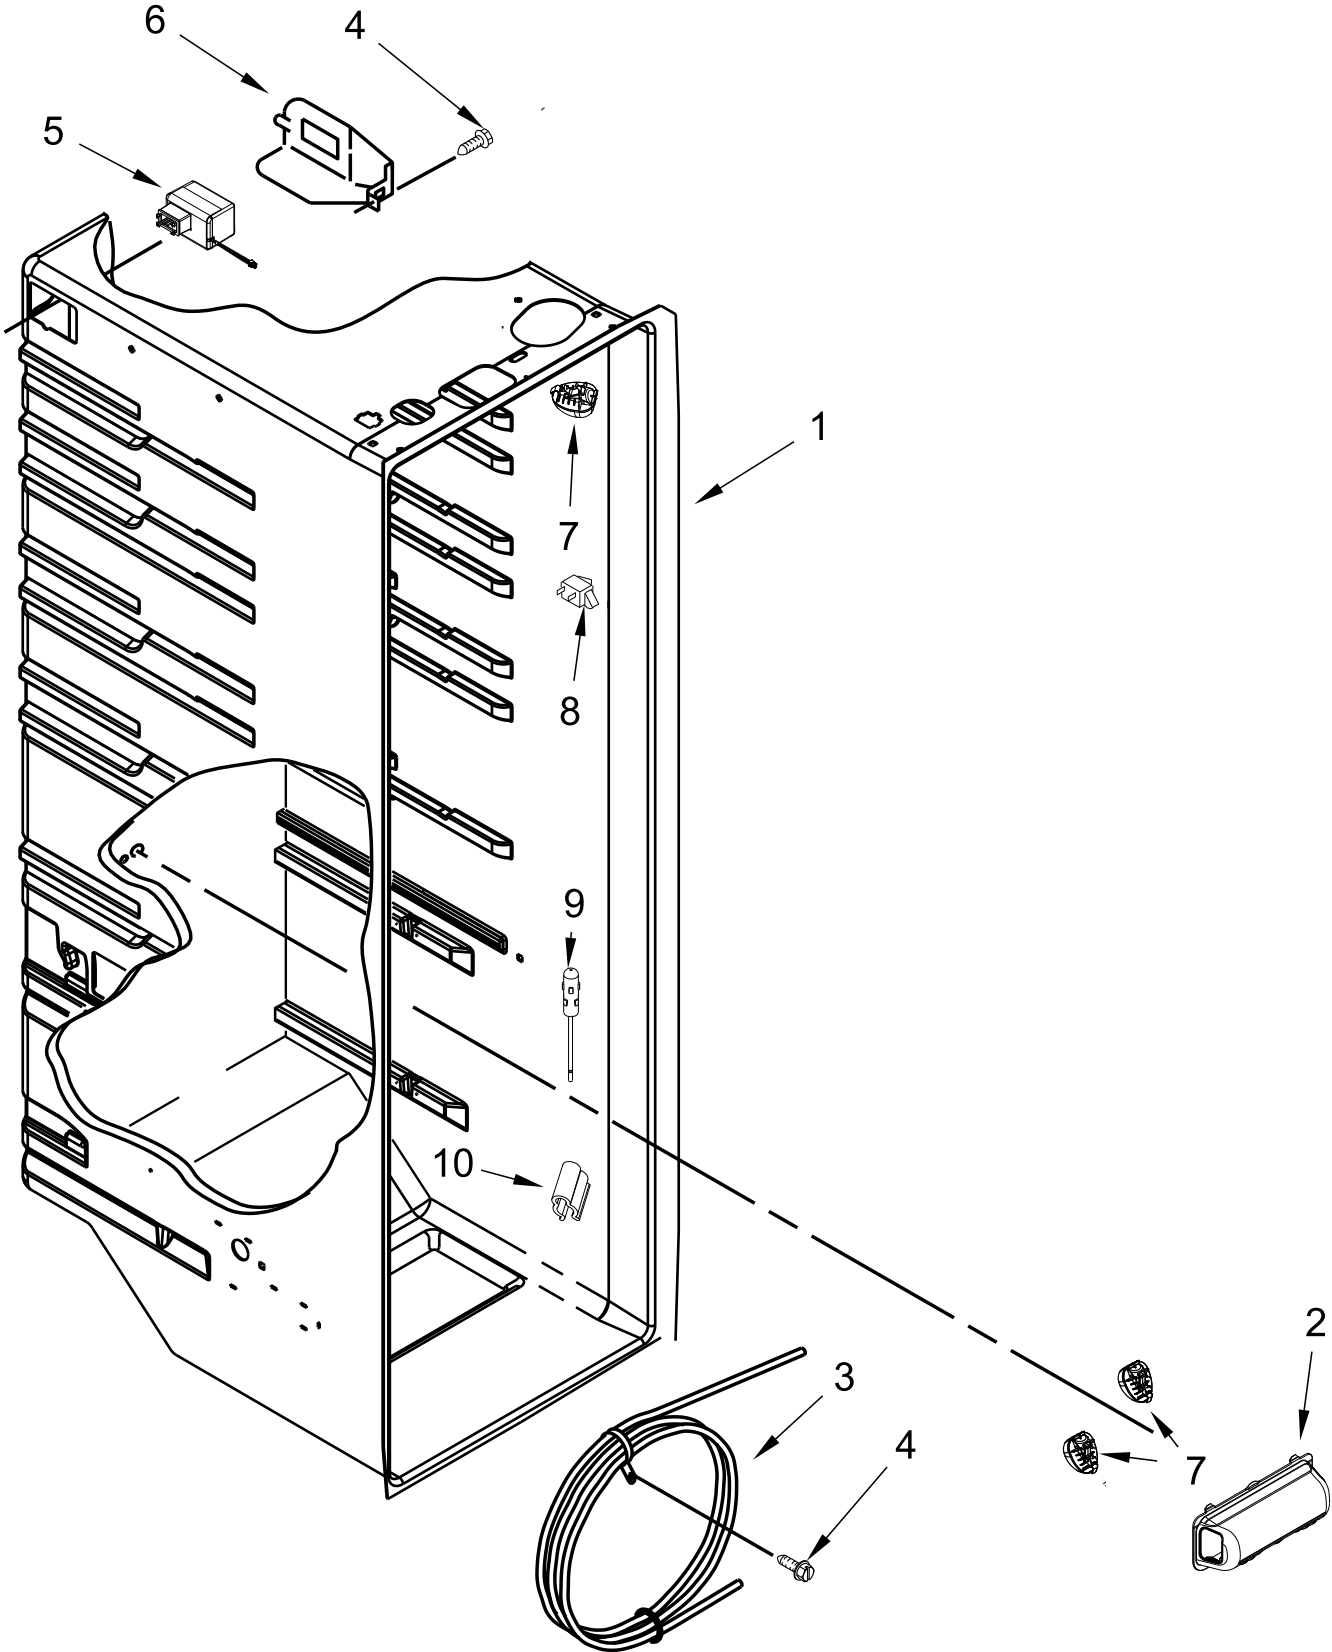

REFRIGERATOR LINER PARTS

REFRIGERATOR LINER PARTS

<u>Illus.</u> <u>No.</u>	<u>Part No.</u>	<u>Description</u>	<u>Illus.</u> <u>No.</u>	<u>Part No.</u>	<u>Description</u>	<u>Illus.</u> <u>No.</u>	<u>Part No.</u>	<u>Description</u>
1		Liner (Not A Serviceable Part)	5	W11629068	Assembly, Air Diffuser (Includes RC & FC Thermistors)	9	W10384183	Thermistor
2	W10166130	Lens, Light (Includes Gasket)	6	W11048608	Cover, Air Diffuser	10	W11437914	Clip, Evaporator Thermistor
3	W11531179	Tubing, Water Reservoir	7	W11549780	Light Module, LED			
4	W10141518	Screw	8	W10847853	Switch, Rocker			