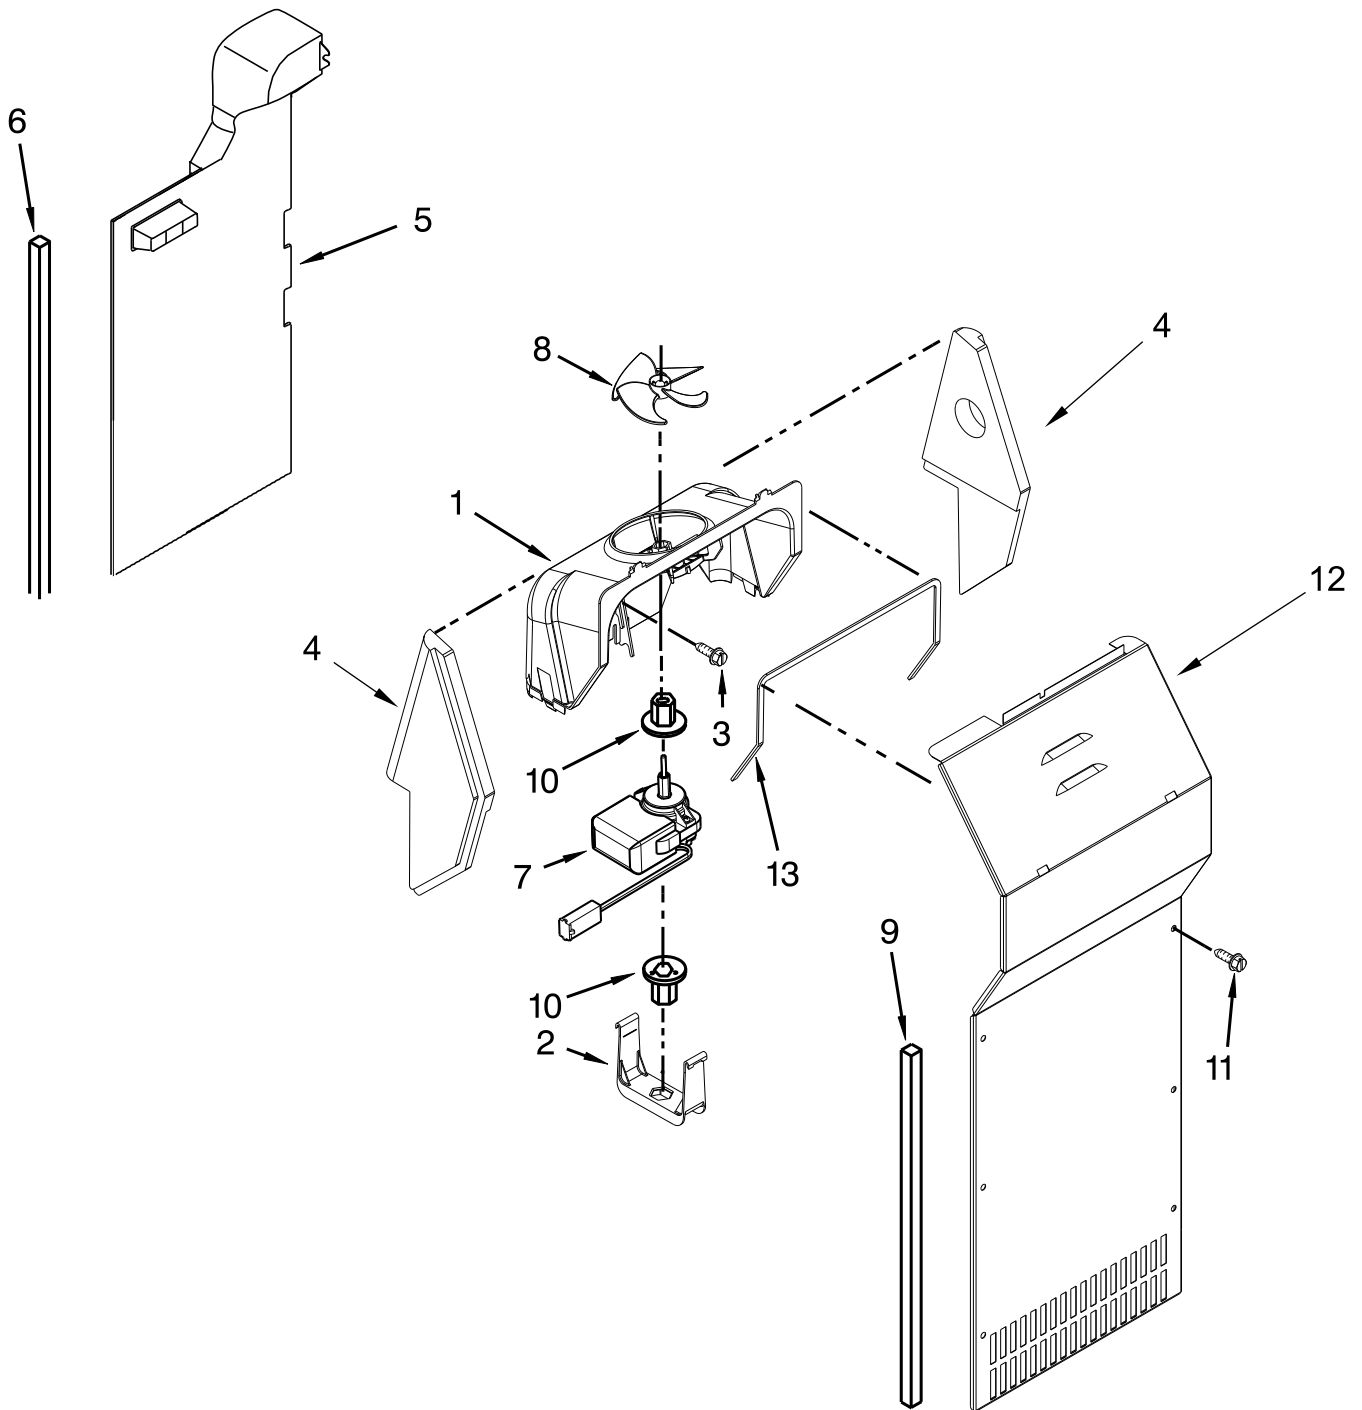

AIR FLOW PARTS

AIR FLOW PARTS

<u>Illus.</u> <u>No.</u>	<u>Part No.</u>	<u>Description</u>	<u>Illus.</u> <u>No.</u>	<u>Part No.</u>	<u>Description</u>	<u>Illus.</u> <u>No.</u>	<u>Part No.</u>	<u>Description</u>
1	W11228713	Scroll, Fan	5	W11110658	Duct, Freezer Air	11	W10142292	Screw
2	W10188846	Retainer, Fan Motor	6	W10252477	Gasket, Air Duct	12	W10463013	Cover, Evaporator
3	489478	Screw	7	W11515017	Motor, Fan	13	2155789	Gasket
4		Support, Fan Scroll	8	2169142	Blade, Fan			
	W11414496	Left Hand	9	2304241	Gasket			
	W11414497	Right Hand	10	2176759	Grommet, Motor