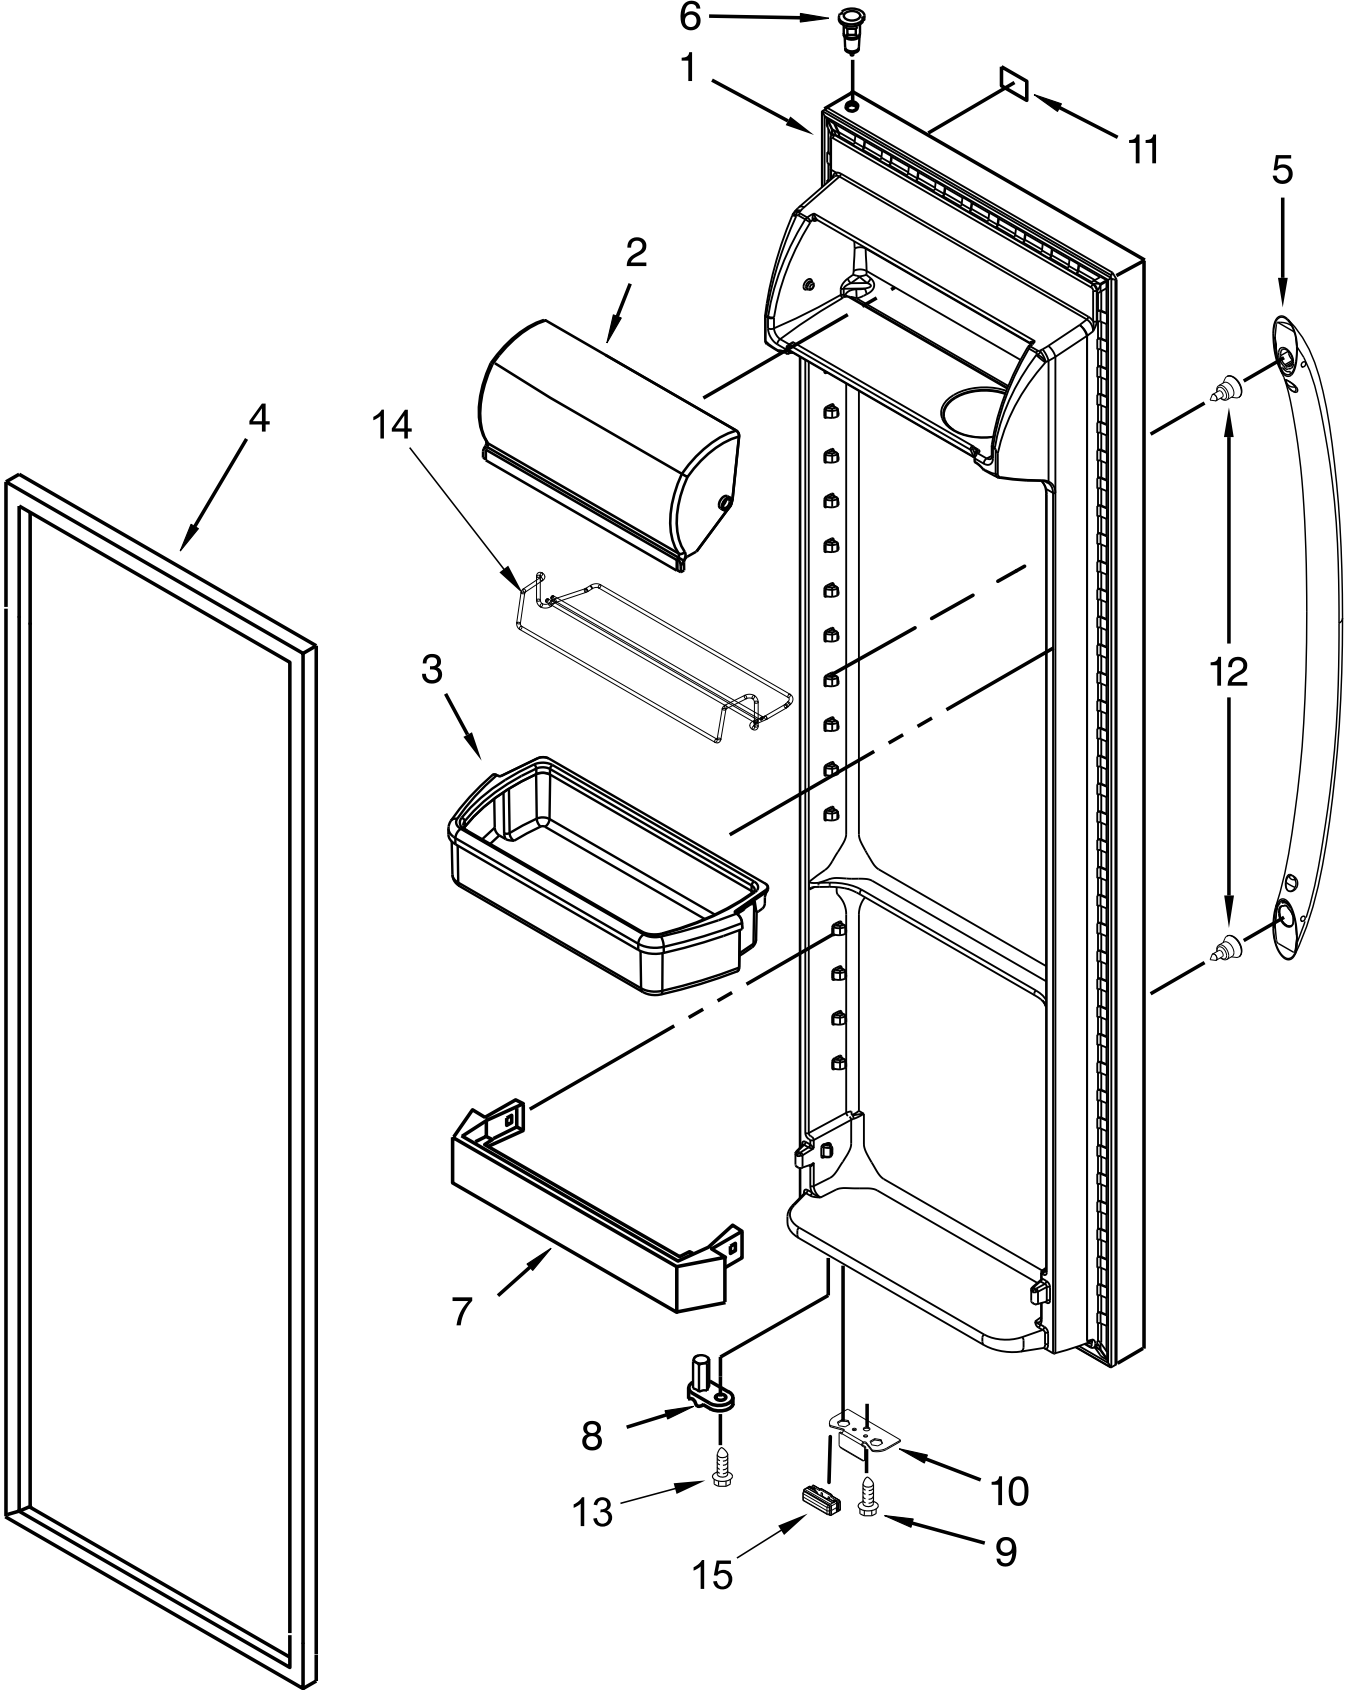

MOTOR AND ICE CONTAINER PARTS

<u>Illus. No.</u>	<u>Part No.</u>	<u>Description</u>	<u>Illus. No.</u>	<u>Part No.</u>	<u>Description</u>	<u>Illus. No.</u>	<u>Part No.</u>	<u>Description</u>
1	W11307589	Bracket, Motor	12	W11032812	Spacer, Step	26	1119020	Spring, Return
2	W10884561	Motor, Dispenser	13	W11032808	Spacer, Flat	27	1119021	Clip, Retainer (Dispenser Rod)
3	2152713	Assembly, Solenoid	14	W10278731	Blade, Rotary A	28	488886	Screw
4	W11549780	Light Module, LED	15	W10278732	Blade, Rotary B	29	W10185018	Housing, Crusher
5	W10138206	Spacer - Crusher Housing	16	W10278733	Blade, Rotary C	30	1119017	Deflector, Ice
6	W11218402	Assembly, Ice Dispenser Wiring	17	489234	Washer, Plain Upper Cam	31	489234	Washer, Plain Upper Cam
7	489399	Screw	18	W10181990	Blade, Fixed	32	489236	Ring, Retainer
8	W10169511	Coupling, Motor	19	W10189708	Block, Blade	33	W10698668	Coupling, Ice Conveyor
9	W11427433	Cover, Ice Container Front	20	489229	Pin, Roll	34	W11633658	Complete Icemaker Assembly
10	W11351746	Ice Door	21	W10295082	Auger	35	W10558423	Ice Container, Complete
11	W10670845	Container, Ice	22	W10698642	Drum			
			23	W10403781	Baffle, Floating			
			24	1119018	Nut, Bearing			
			25	W10838981	Arm, Control			

REFRIGERATOR DOOR PARTS