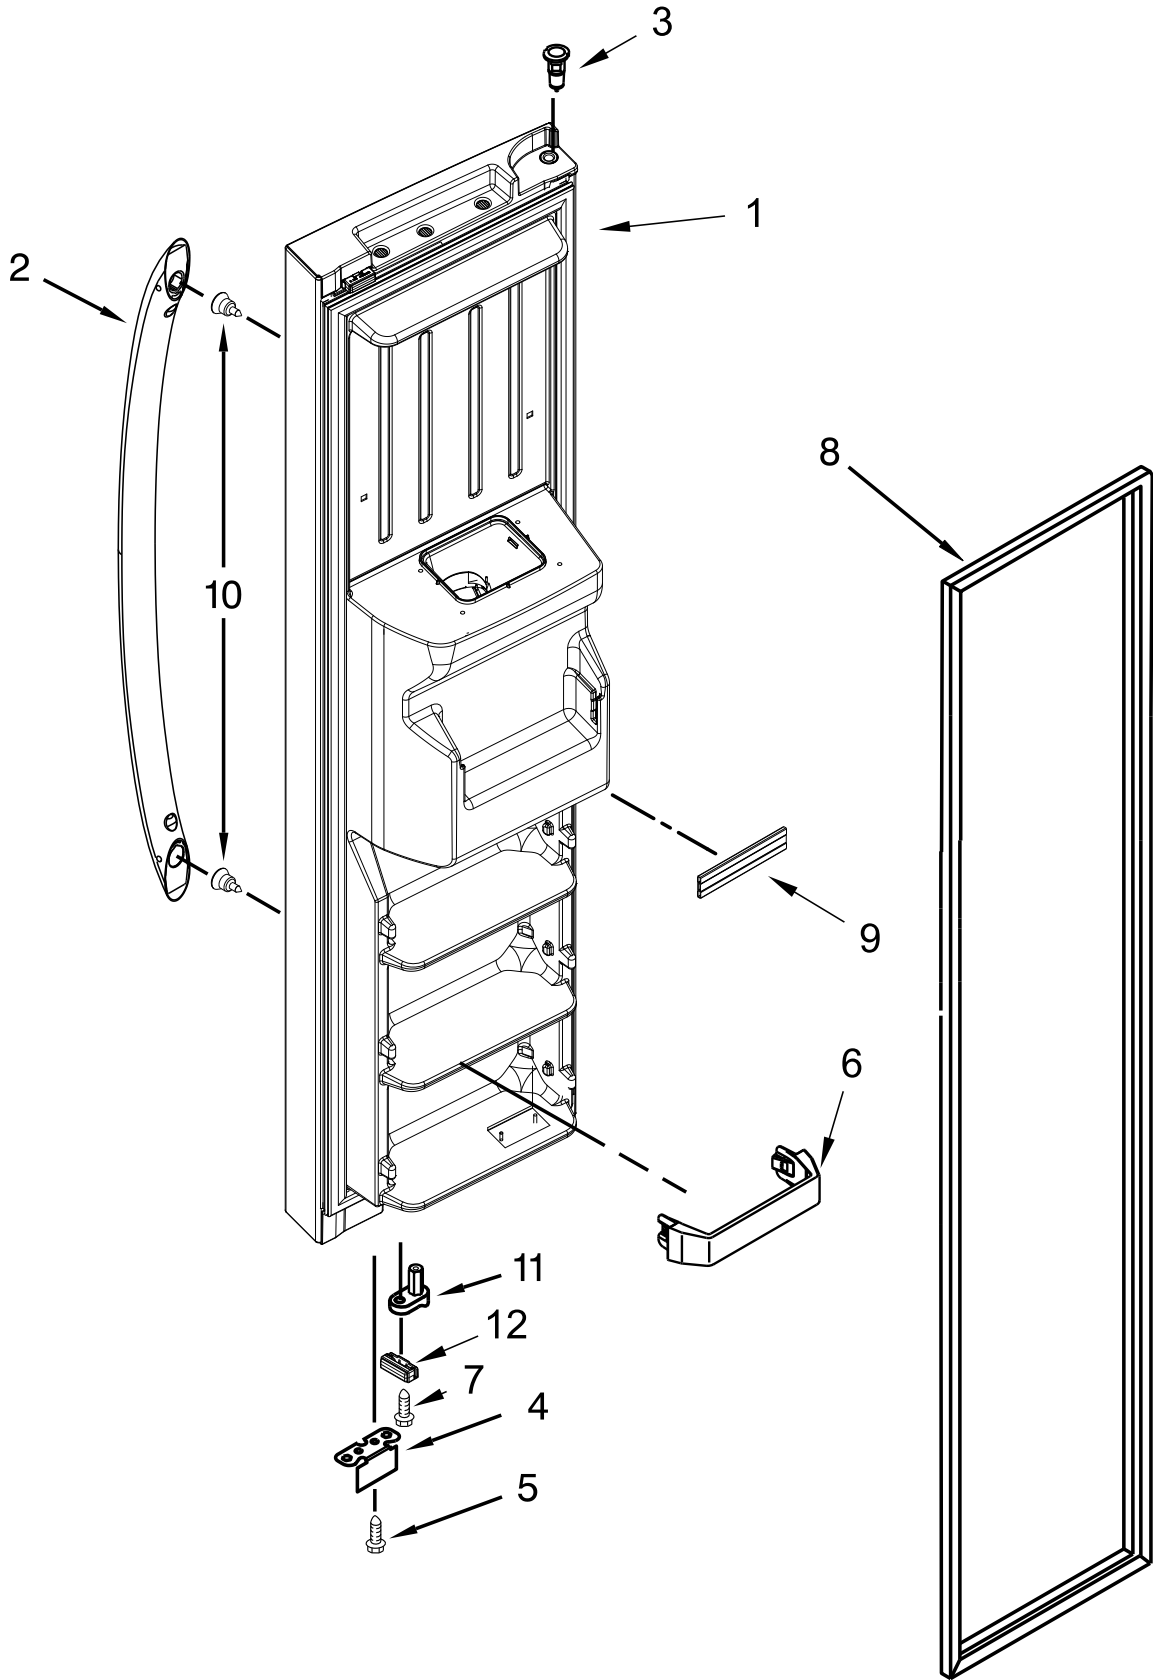

FREEZER DOOR PARTS