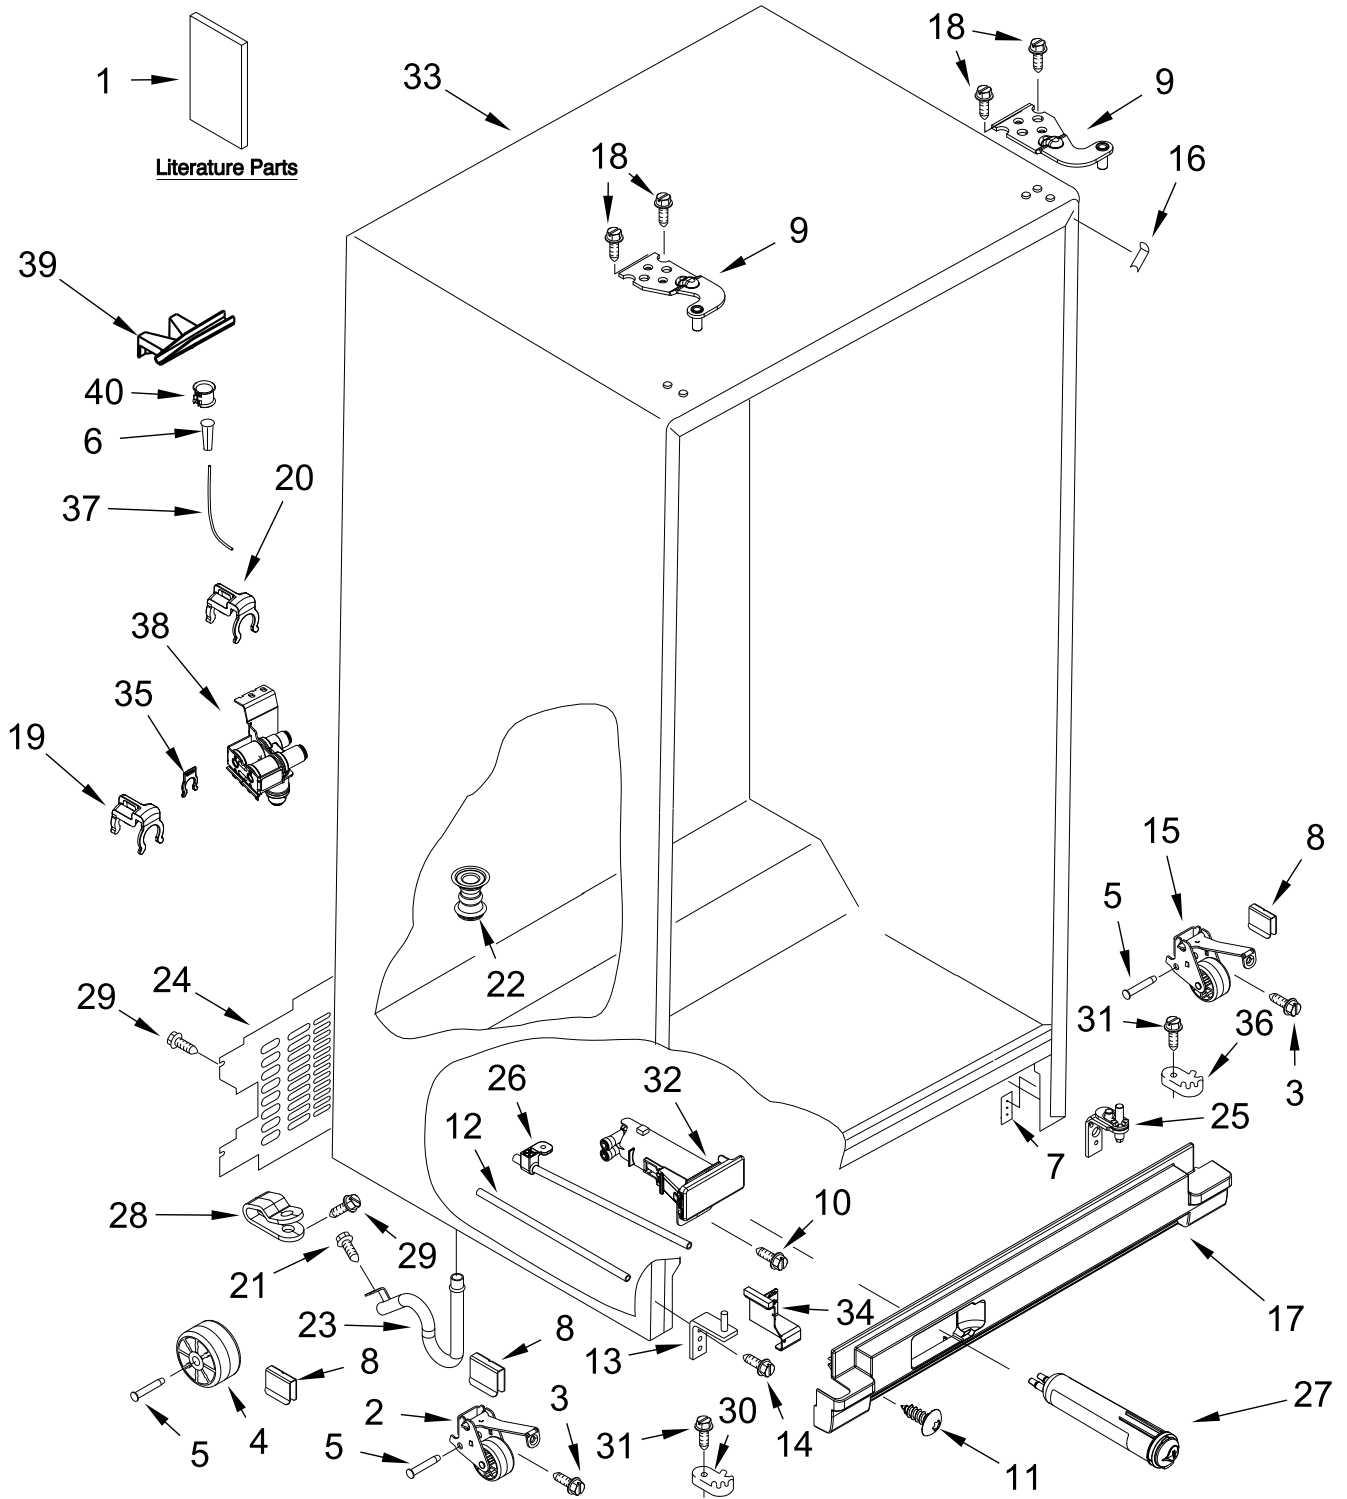

CABINET PARTS

CABINET PARTS

<u>Illus.</u> <u>No.</u>	<u>Part No.</u>	<u>Description</u>	<u>Illus.</u> <u>No.</u>	<u>Part No.</u>	<u>Description</u>	<u>Illus.</u> <u>No.</u>	<u>Part No.</u>	<u>Description</u>
1		Literature Parts	13	W11093938	Assembly, Bottom Hinge (Freezer)	26	W10900449	Tube, Filter Inlet
	W11484052	Use & Care Guide	14	3400113	Screw	27	W10735398	Filter, Water
		Tech Sheet	15		Assembly, Roller	28	W11234470	Clamp, Plastic
	W11641238	English		W10304659	Right Hand	29	W10141645	Screw
	W11641243	French	16		Filler, Wrapper	30	W11095731	Closer, Door (Freezer)
	W11647256	Energy Guide		W11219639	White	31	W10142234	Screw
2		Assembly, Roller		W11219641	Black	32		Housing, Water Filter
	W10304660	Left Hand	17		Grille		W11036340	White
3	2152958	Screw		W11226340	White		W11036341	Black
4	2150304	Roller		W11226342	Black	33		Cabinet (Not A Servicable Part)
5	2262072	Axle, Roller	18	W10290781	Screw, Hinge	34	W10897565	Assembly, Bracket
6	2181939	Insert, Tube	19	W11091654	Connector, Double Lock	35	W11175632	Locking Ring (1/4)
7	W11036715	Plate, Screw (Refrigerator)	20	W11252188	Double Lock Ring		W11175631	Locking Ring (5/16)
	W10904380	Plate, Screw (Freezer)	21	489464	Screw	36	W10905504	Closer, Lower Cam Door (Refrigerator)
8	W11087168	Clip, Roller	22	W11424515	Fitting, Drain	37	W10357076	Tube, Water
9		Hinge, Top	23	W11404685	Extension, Drain Fitting	38	W11563296	Assembly, Filter Valve
	W11167022	Left Hand	24	W11613261	Assembly, Cover	39	W11605929	Chute, Water
	W11167023	Right Hand	25	W11097327	Assembly, Bottom Hinge (Refrigerator - Also includes Door Cam)	40	W10329003	Clamp, Tube
10	489500	Screw						
11	W10142283	Screw (White)						
	W10308487	Screw (Black)						
12	W10900447	Tube, Filter Outlet