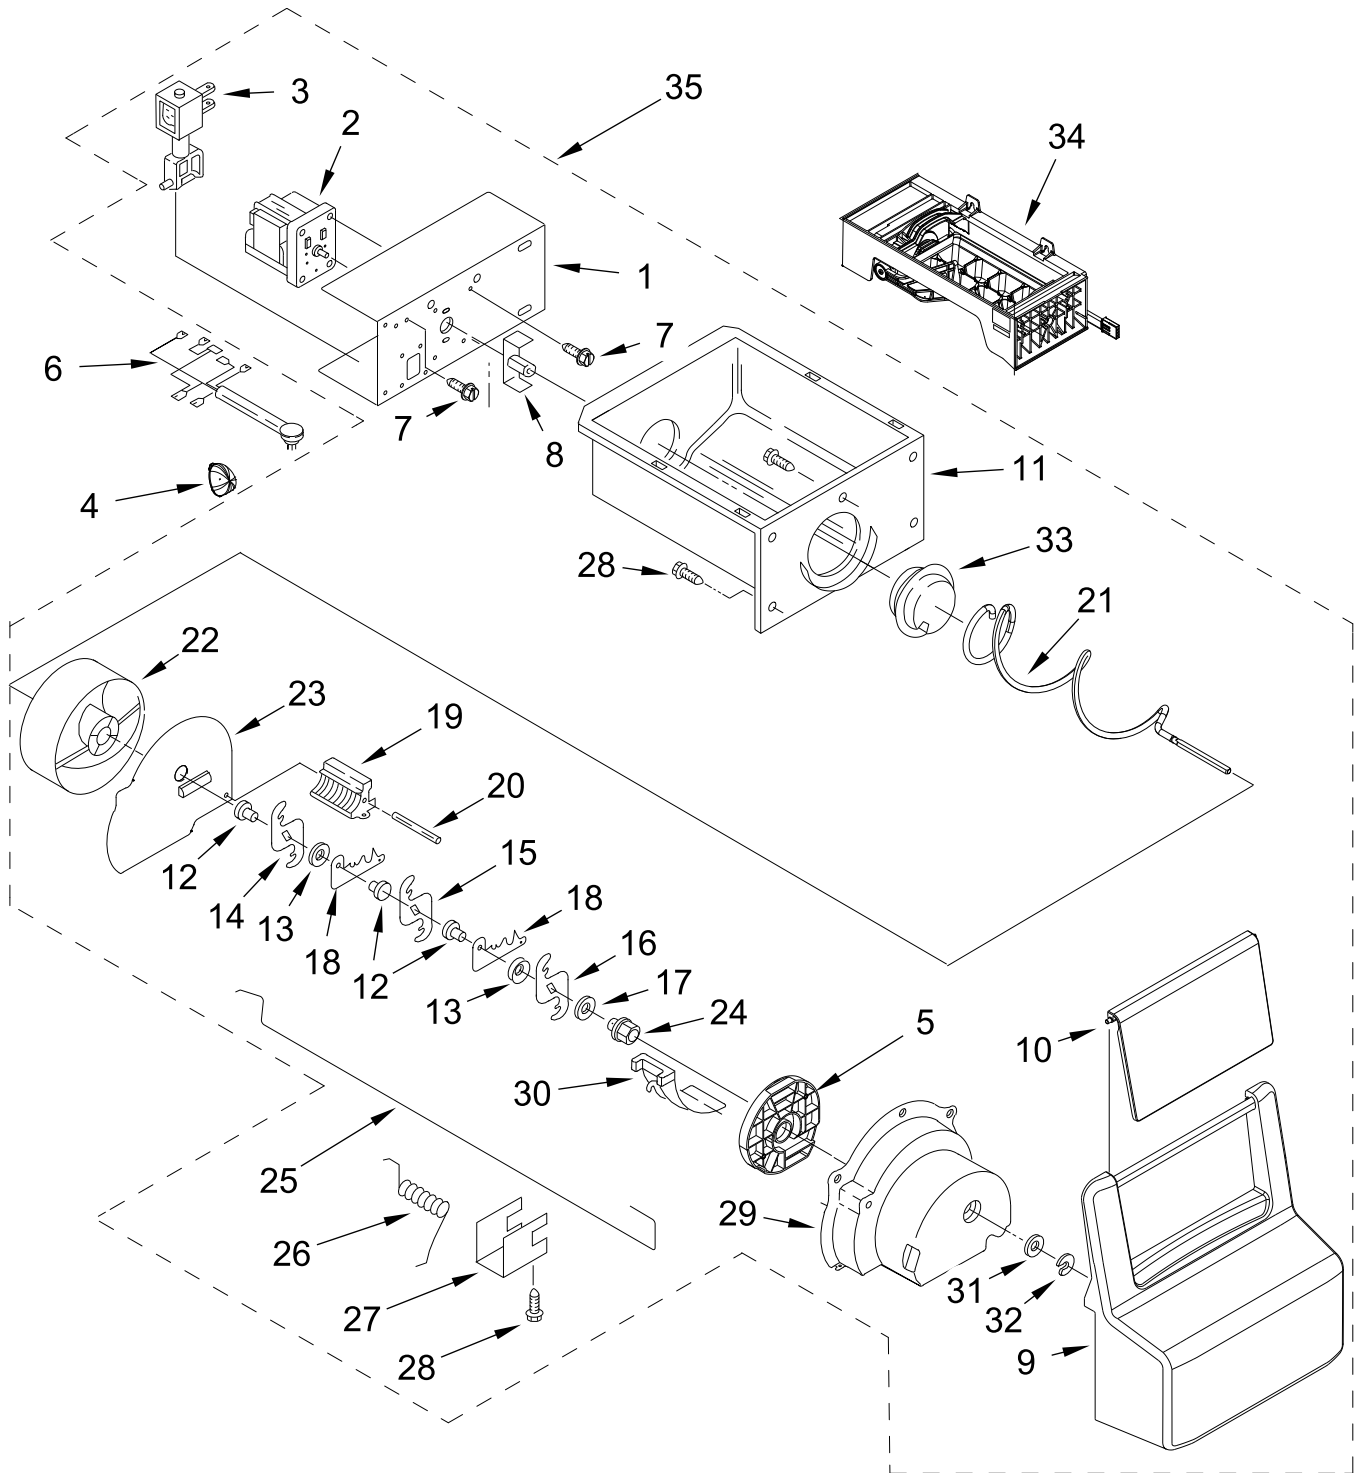

MOTOR AND ICE CONTAINER PARTS

MOTOR AND ICE CONTAINER PARTS

<u>Illus. No.</u>	<u>Part No.</u>	<u>Description</u>	<u>Illus. No.</u>	<u>Part No.</u>	<u>Description</u>	<u>Illus. No.</u>	<u>Part No.</u>	<u>Description</u>
1	W11307589	Bracket, Motor	12	W11032812	Spacer, Step	26	1119020	Spring, Return
2	W10884561	Motor, Dispenser	13	W11032808	Spacer, Flat	27	1119021	Clip, Retainer (Dispenser Rod)
3	2152713	Assembly, Solenoid	14	W10278731	Blade, Rotary A	28	488886	Screw
4	W11549780	Light Module, LED	15	W10278732	Blade, Rotary B	29	W10185018	Housing, Crusher
5	W10138206	Spacer - Crusher Housing	16	W10278733	Blade, Rotary C	30	1119017	Deflector, Ice
6	W11218402	Assembly, Ice Dispenser Wiring	17	489234	Washer, Plain Upper Cam	31	489234	Washer, Plain Upper Cam
7	489399	Screw	18	W10181990	Blade, Fixed	32	489236	Ring, Retainer
8	W10169511	Coupling, Motor	19	W10189708	Block, Blade	33	W10698668	Coupling, Ice Conveyor
9	W11427433	Cover, Ice Container Front	20	489229	Pin, Roll	34	W11633658	Complete Icemaker Assembly
10	W11351746	Ice Door	21	W10295082	Auger	35	W10558423	Ice Container, Complete
11	W10670845	Container, Ice	22	W10698642	Drum			
			23	W10403781	Baffle, Floating			
			24	1119018	Nut, Bearing			
			25	W10838981	Arm, Control