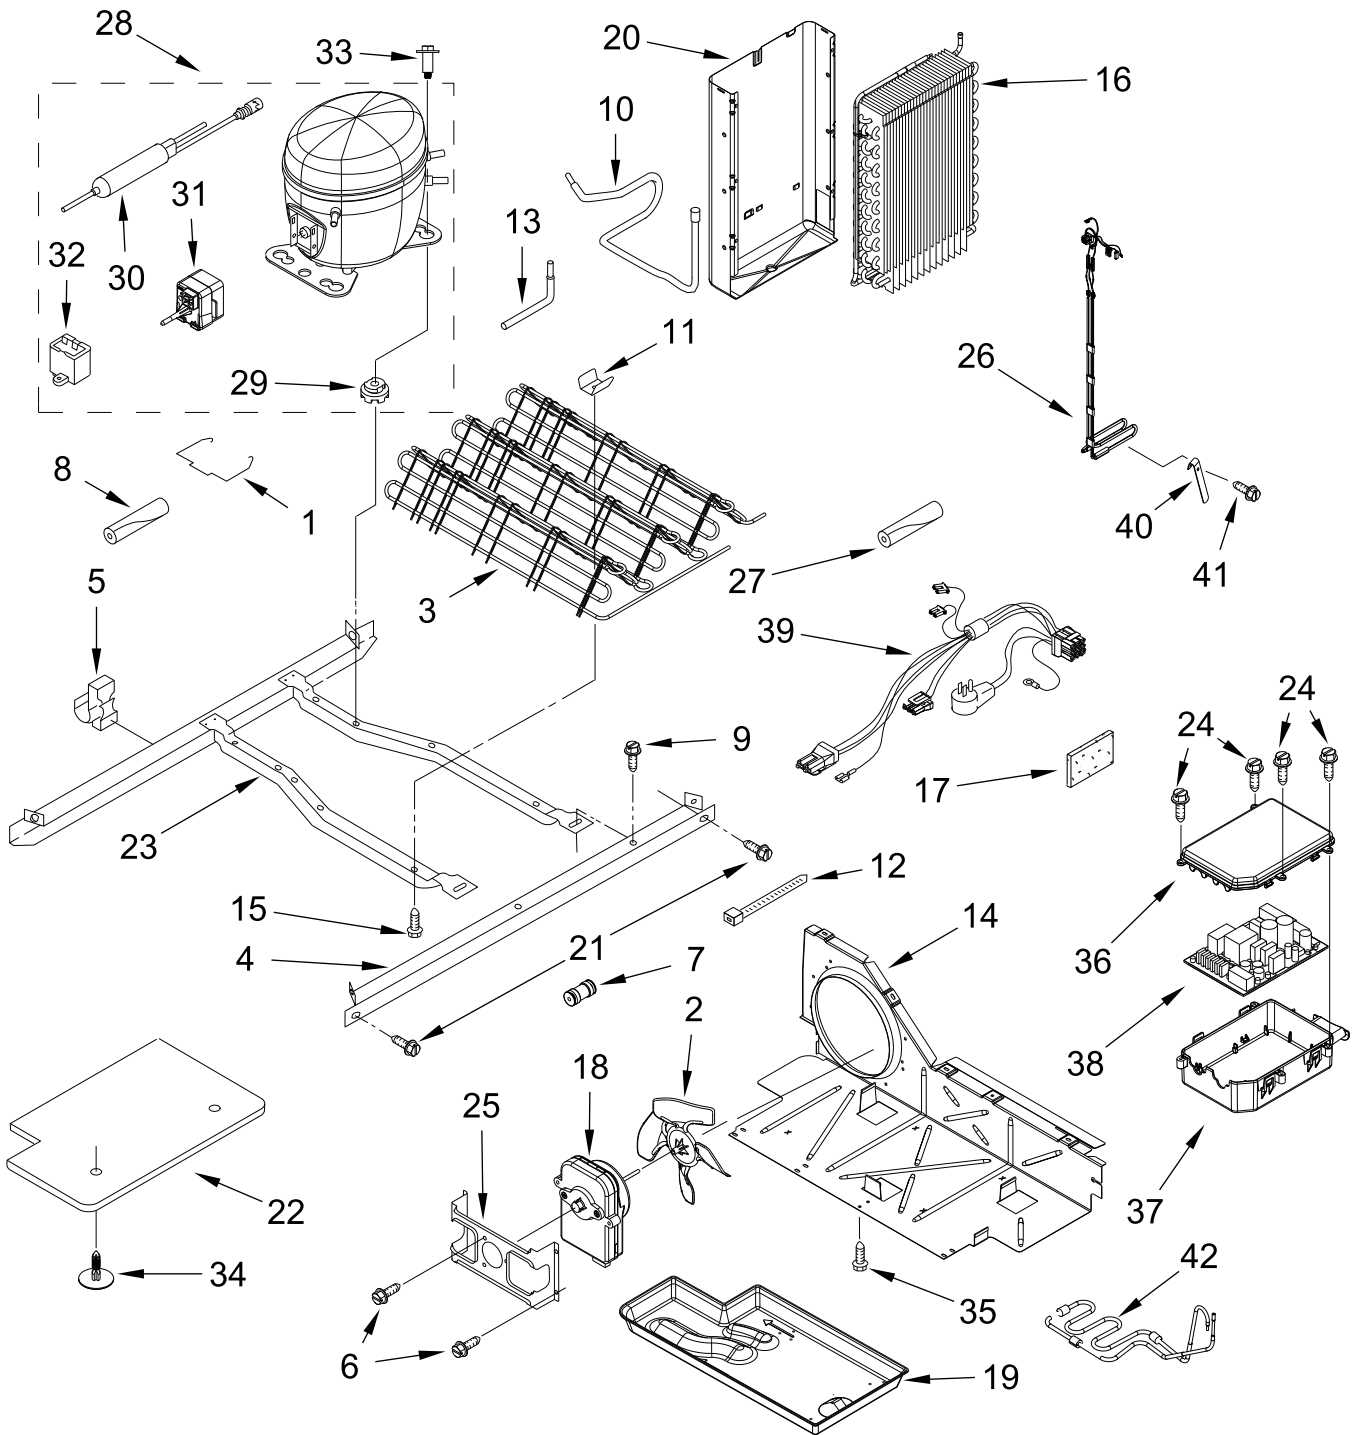

UNIT PARTS

UNIT PARTS

<u>Illus.</u> <u>No.</u>	<u>Part No.</u>	<u>Description</u>	<u>Illus.</u> <u>No.</u>	<u>Part No.</u>	<u>Description</u>	<u>Illus.</u> <u>No.</u>	<u>Part No.</u>	<u>Description</u>
1	W11495051	Strap, Bale	17	2169104	Insulation, Sound Deadening	30	W10805035	Drier (Service Drier Without Dye)
2	2225834	Blade, Fan						
3	W11553540	Assembly, Condenser (Also Order the Following Lokring Parts)	18	W11546724	Motor, Condenser Fan			(Also Order the Following Lokring Parts)
	W11506623	5 NK MS 00 (High Side to Condenser)	19	W11562498	Tray, Evaporator		W11504433	6/4 NR MS 00 (Heat Loop to Drier)
	W11504445	5/4 NR MS 00 (Suction Line to Condenser)	20	W11400740	Assembly, Heat Shield and Drain Pan		W11504447	5/1.8 NR MS 00 (Capillary Tube to Drier)
4	W10900442	Rail, Unit Mounting	21	489340	Bolt	31	W11359381	Device, Combination Start (Start Relay and Overload)
5	2326941	Clip, Wire	22	W10897560	Assembly, Unit Cover (Bottom)		W10590083	Capacitor
6	8533993	Screw	23	W10900446	Frame, Unit Mounting (Includes Unit Mounting Rail)	32	W10476309	Screw
7	W10271541	Connector, Union	24	8533859	Screw	33	489396	Clip
8	2161302	Sleeve	25	2181929	Bracket, Fan Mounting	34	489464	Screw
9	489427	Screw	26	W11573118	Assembly, Defrost Heater and Evaporator Fan Harness (Includes Thermal Fuse)	35	W10313215	Cover, Electronic Control
10	W11386791	Tube, Suction	27	W10303521	Sleeve	36	2323186	Box, Control
11	2311725	Clip, Condenser	28	W11369198	Compressor (Also Order the Following Lokring Parts)	37	W11321508	Control, Electronic
12	2263990	Tie, Wire		W11504415	8.5/8 NR MS 00 (Suction Tube to Compressor)	38	W11383261	Assembly, Unit Wire
13	2325479	Tube, Process		W11504431	7/5 NR MS 00 (High Pressure Side to Compressor)	39	W11399989	Heat Probe
14	W10896764	Baffle, Air		W11506619	8 NK MS 00 (Process Tube to Compressor)	40	489478	Screw
15	8281232	Screw				41	W11442858	Assembly, Precooler Formed
16	W11357918	Evaporator (Also Order the Following Lokring Parts)				42		REFRIGERANT CHARGE 68 grams (R600a)
	W11504449	4/2 NR AL 00 (Capillary Tube to Evaporator)	29	W10806346	Grommet, Compressor			
	W11506619	8 NK MS 00 (Suction Line to Evaporator)