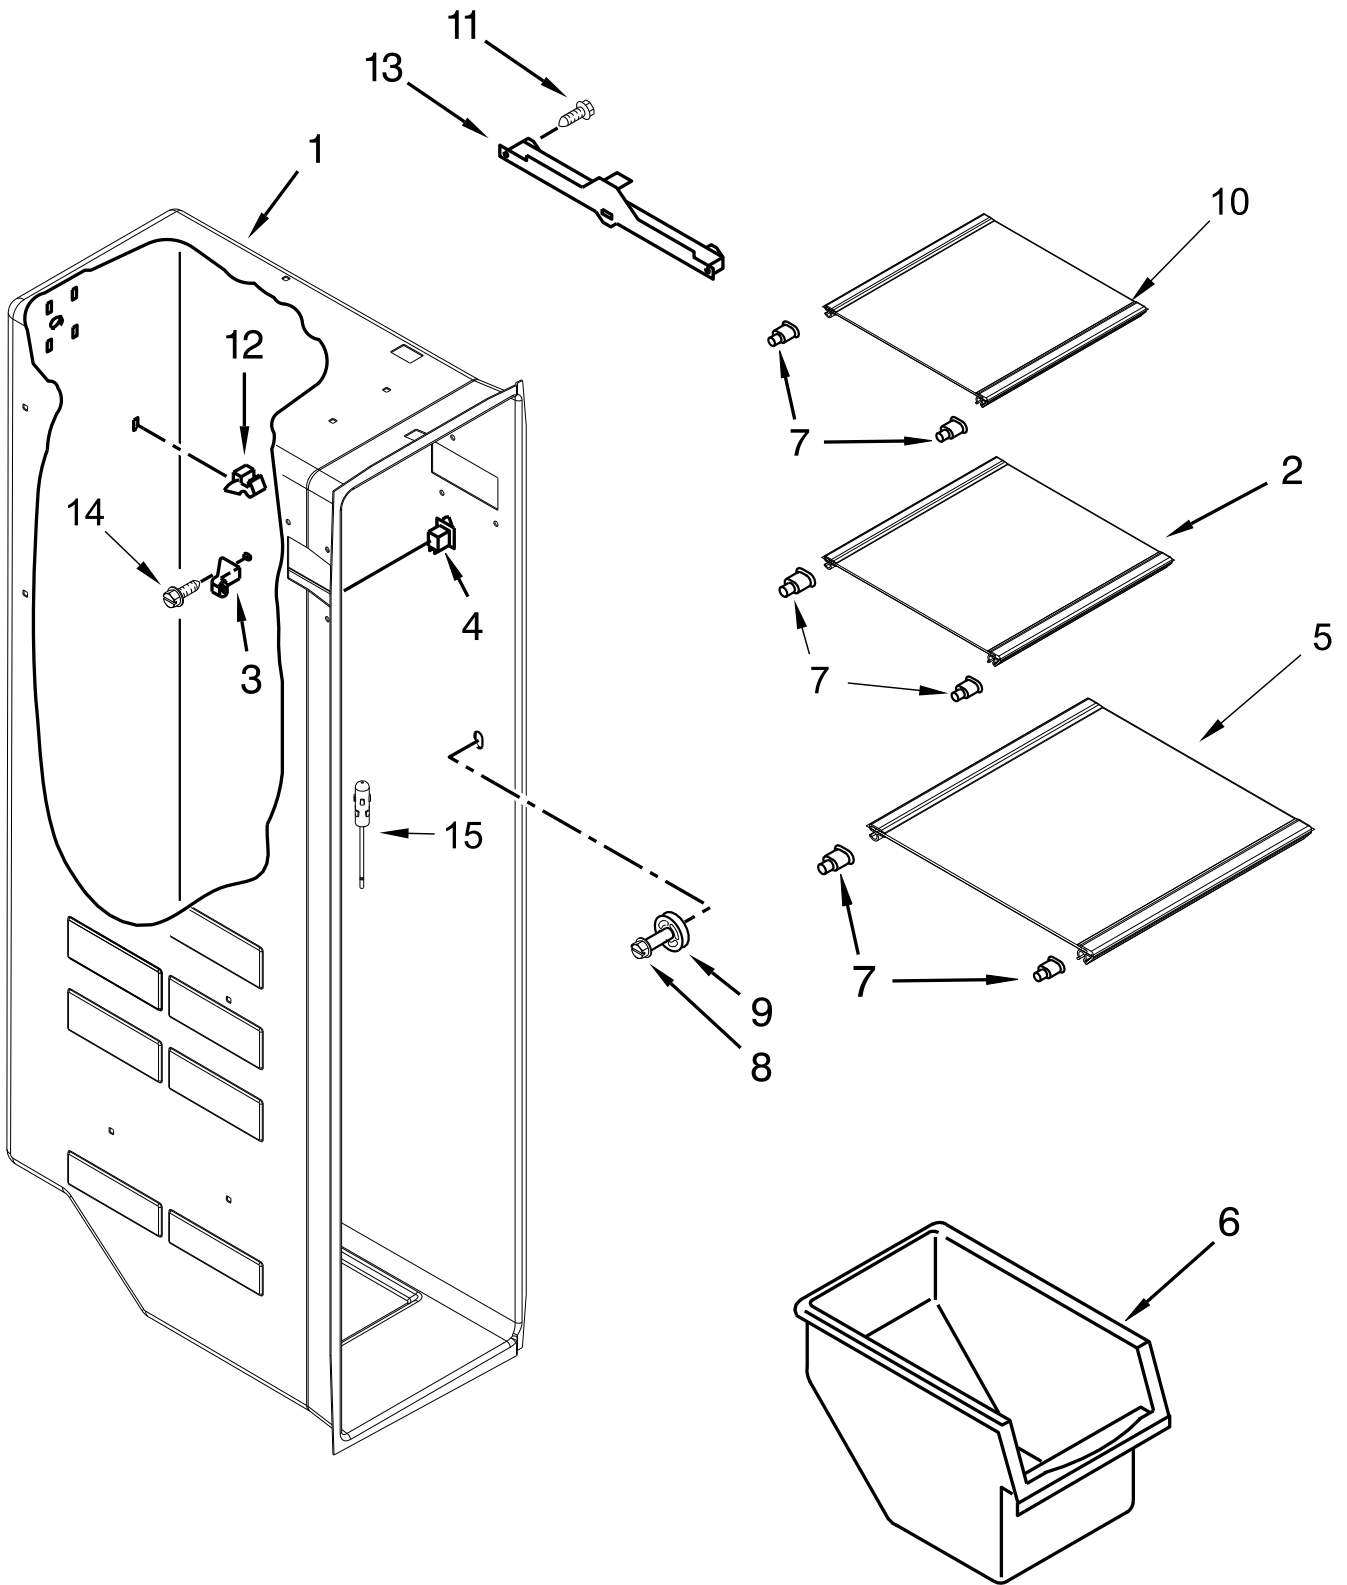

FREEZER LINER PARTS

FREEZER LINER PARTS

<u>Illus.</u> <u>No.</u>	<u>Part No.</u>	<u>Description</u>	<u>Illus.</u> <u>No.</u>	<u>Part No.</u>	<u>Description</u>	<u>Illus.</u> <u>No.</u>	<u>Part No.</u>	<u>Description</u>
1		Liner (Not A Serviceable Part)	7	W10130299	Cup, Shelf	13	W10845585	Slide, Ice Container (Left)
2	W11048567	Shelf, Glass	8	W10191954	Screw			
3	2196206	Stud, Support	9	2196208	Assembly, Stud		W10845583	Slide, Ice Container (Right)
4	W10847849	Switch, Light	10	W11048571	Shelf, Glass (Top)			
5	W11454958	Shelf, Glass (Bottom)	11	489100	Screw	14	3400893	Screw
6	W11427432	Bin, Freezer	12	2315163	Clip, Air Duct	15	W10384183	Thermistor