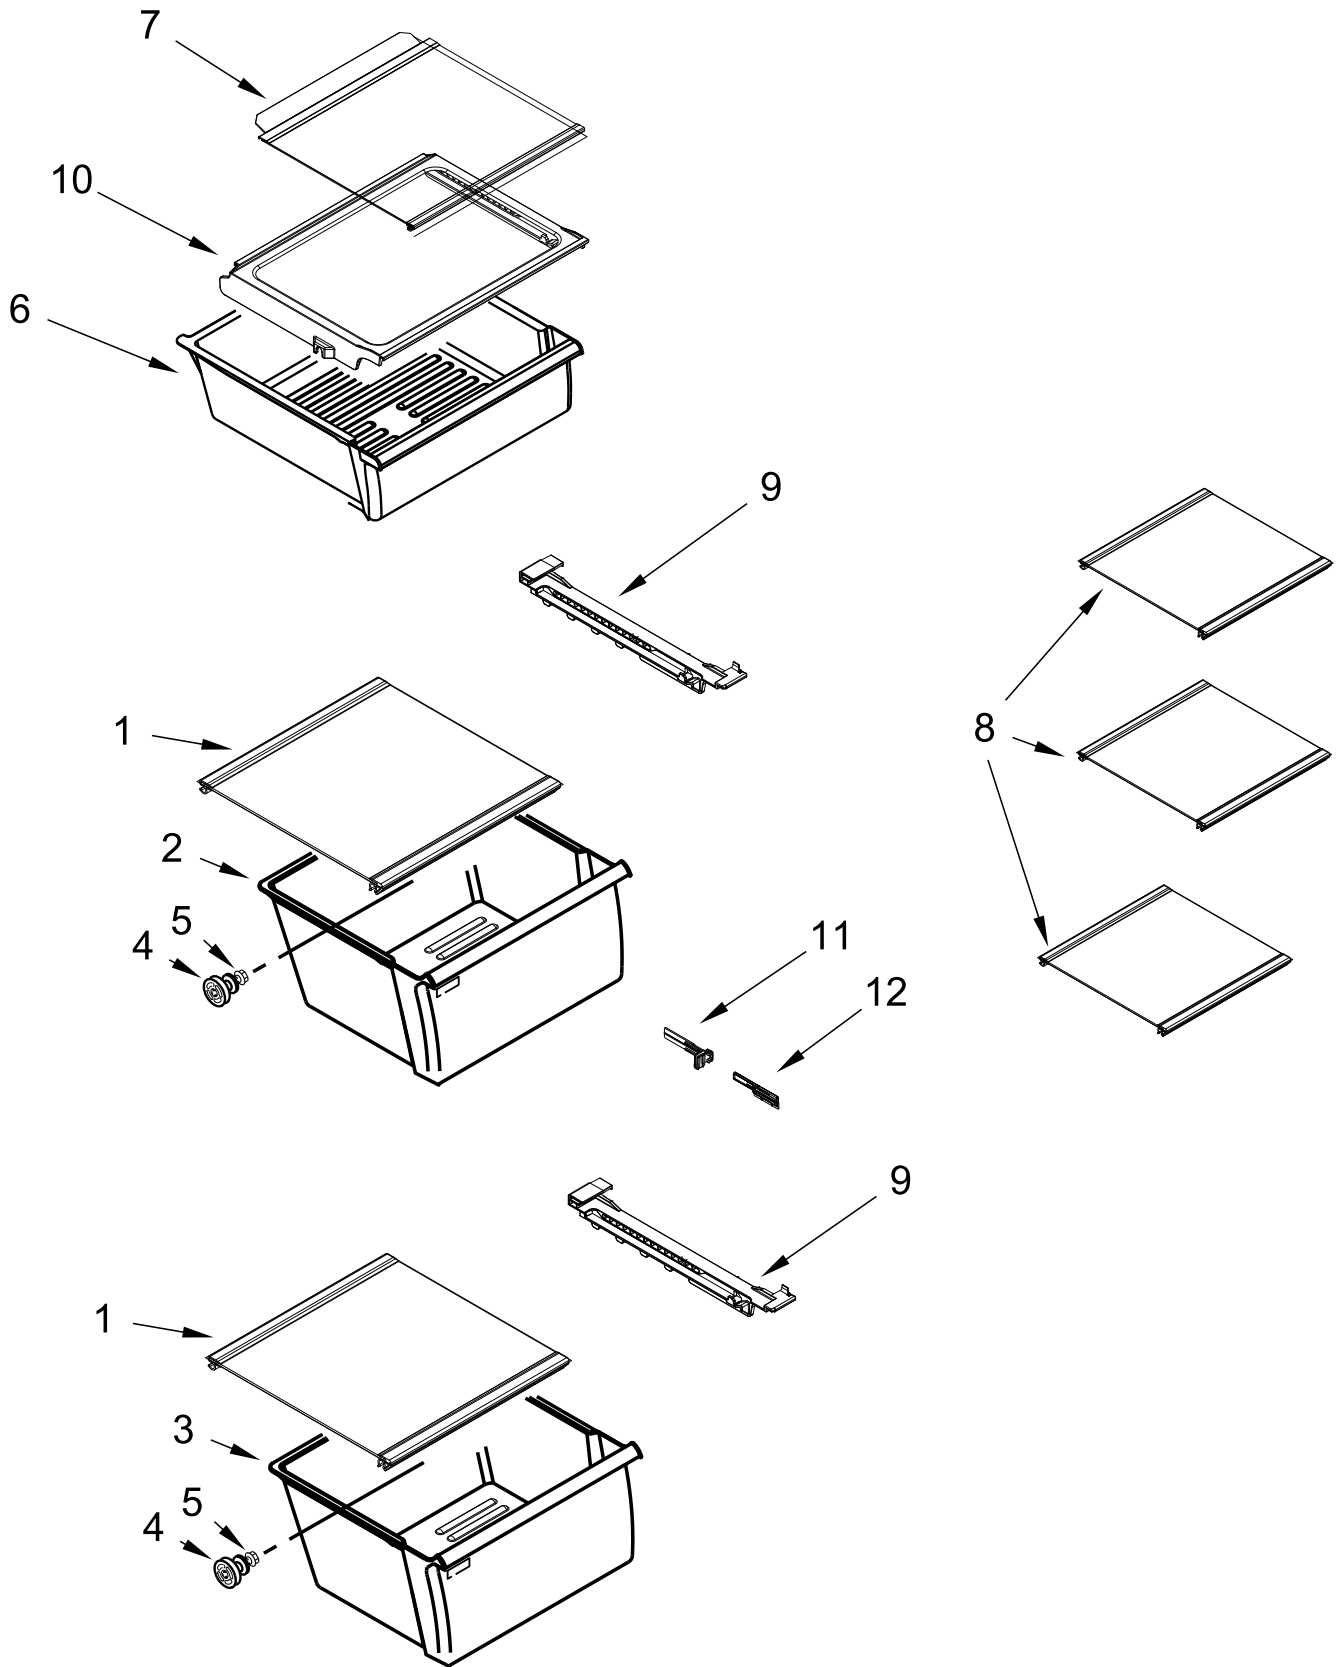

REFRIGERATOR SHELF PARTS

REFRIGERATOR SHELF PARTS

<u>Illus.</u> <u>No.</u>	<u>Part No.</u>	<u>Description</u>	<u>Illus.</u> <u>No.</u>	<u>Part No.</u>	<u>Description</u>	<u>Illus.</u> <u>No.</u>	<u>Part No.</u>	<u>Description</u>
1	W11495083	Assembly, Cover	7	W11351247	Shelf, Snack	10	W10912335	Holder, Snack Pan
2	W11046494	Pan, Crisper	8	W11135529	Assembly, Shelf	11	W10282883	Slide, Humidity
3	W11046495	Pan, Meat	9	W11495059	Track, Holder (Left Hand)	12	W10282880	Housing, Humidity
4	W10173126	Assembly, Shelf Stud						
5	W10191954	Screw		W11495062	Track, Holder (Right Hand)			
6	W11046493	Pan, Snack