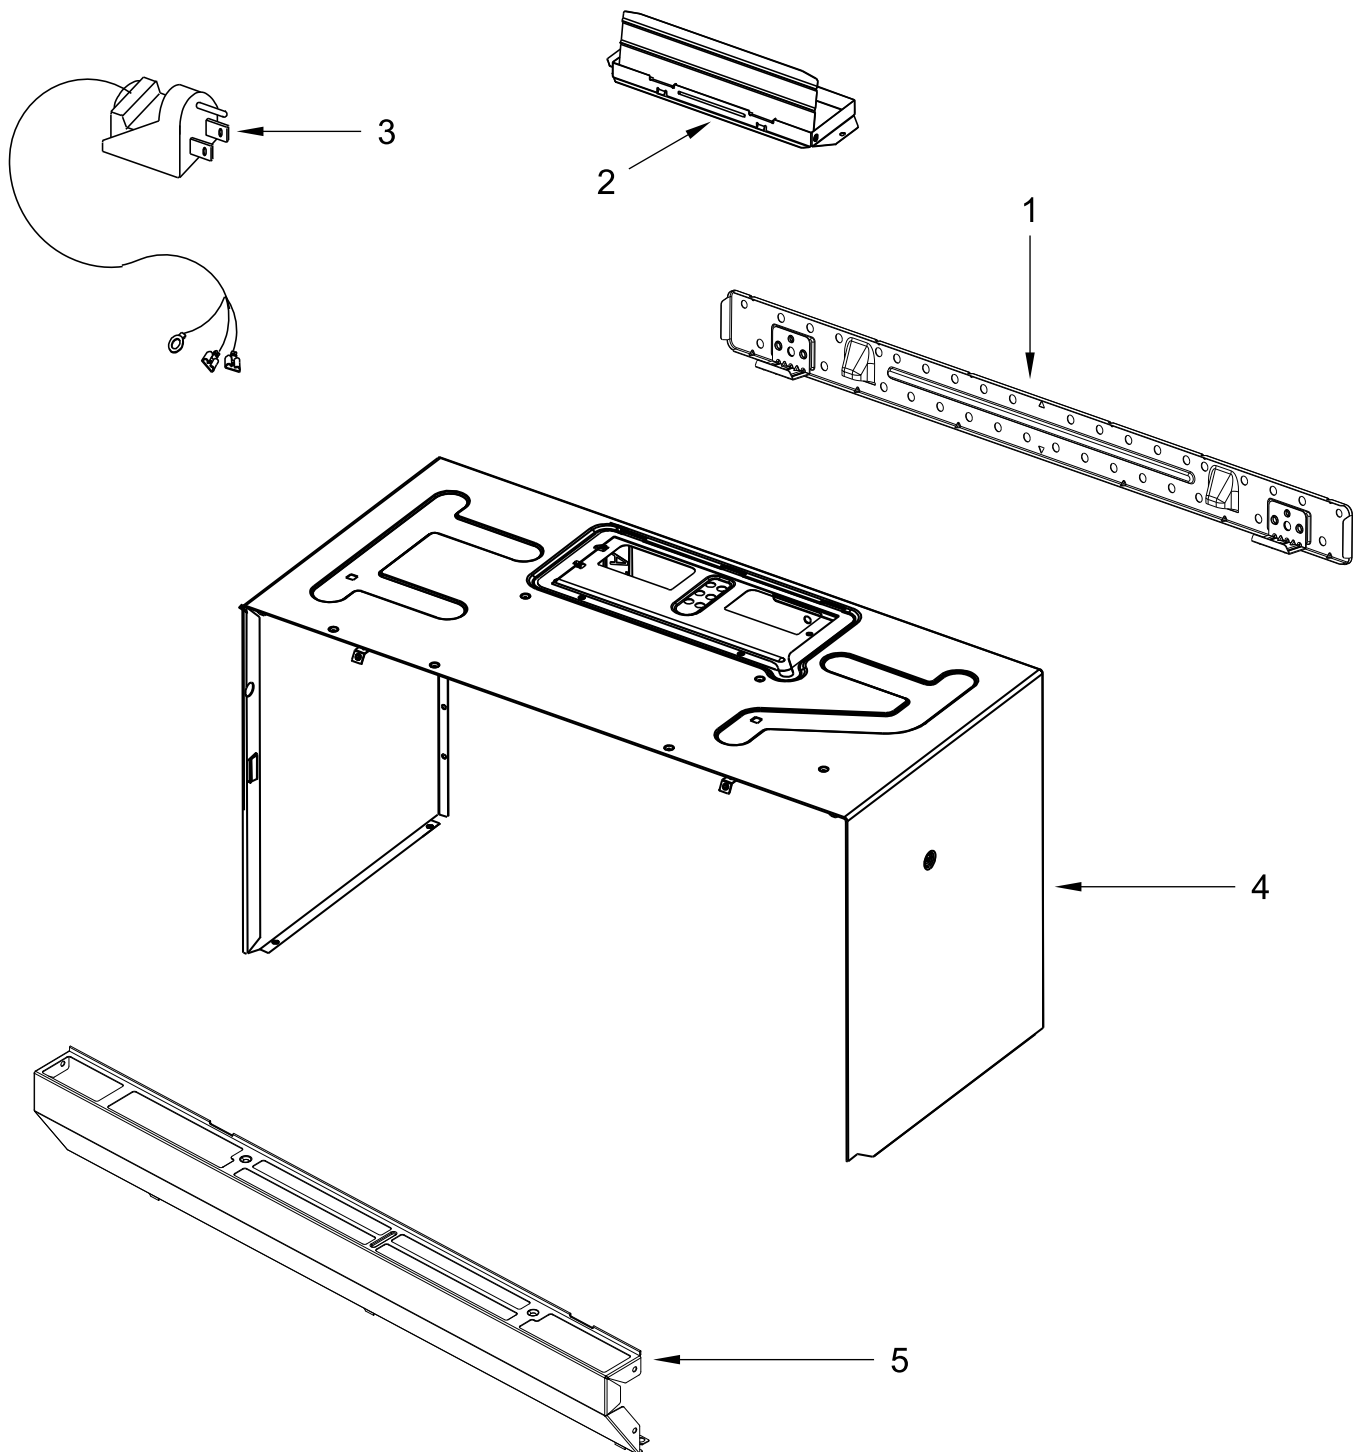

TURNTABLE PARTS

<u>Illus.</u> <u>No.</u>	<u>Part No.</u>	<u>Description</u>	<u>Illus.</u> <u>No.</u>	<u>Part No.</u>	<u>Description</u>	<u>Illus.</u> <u>No.</u>	<u>Part No.</u>	<u>Description</u>
1	W11238817	Cover, Waveguide	3	W11335034	Turntable	5	W11193599	Driver, Turntable
2	8184109	Seal, Waterproof	4	W11193600	Ring, Turntable (With Rollers)	6	W10642989	Motor, Turntable

CABINET AND INSTALLATION PARTS