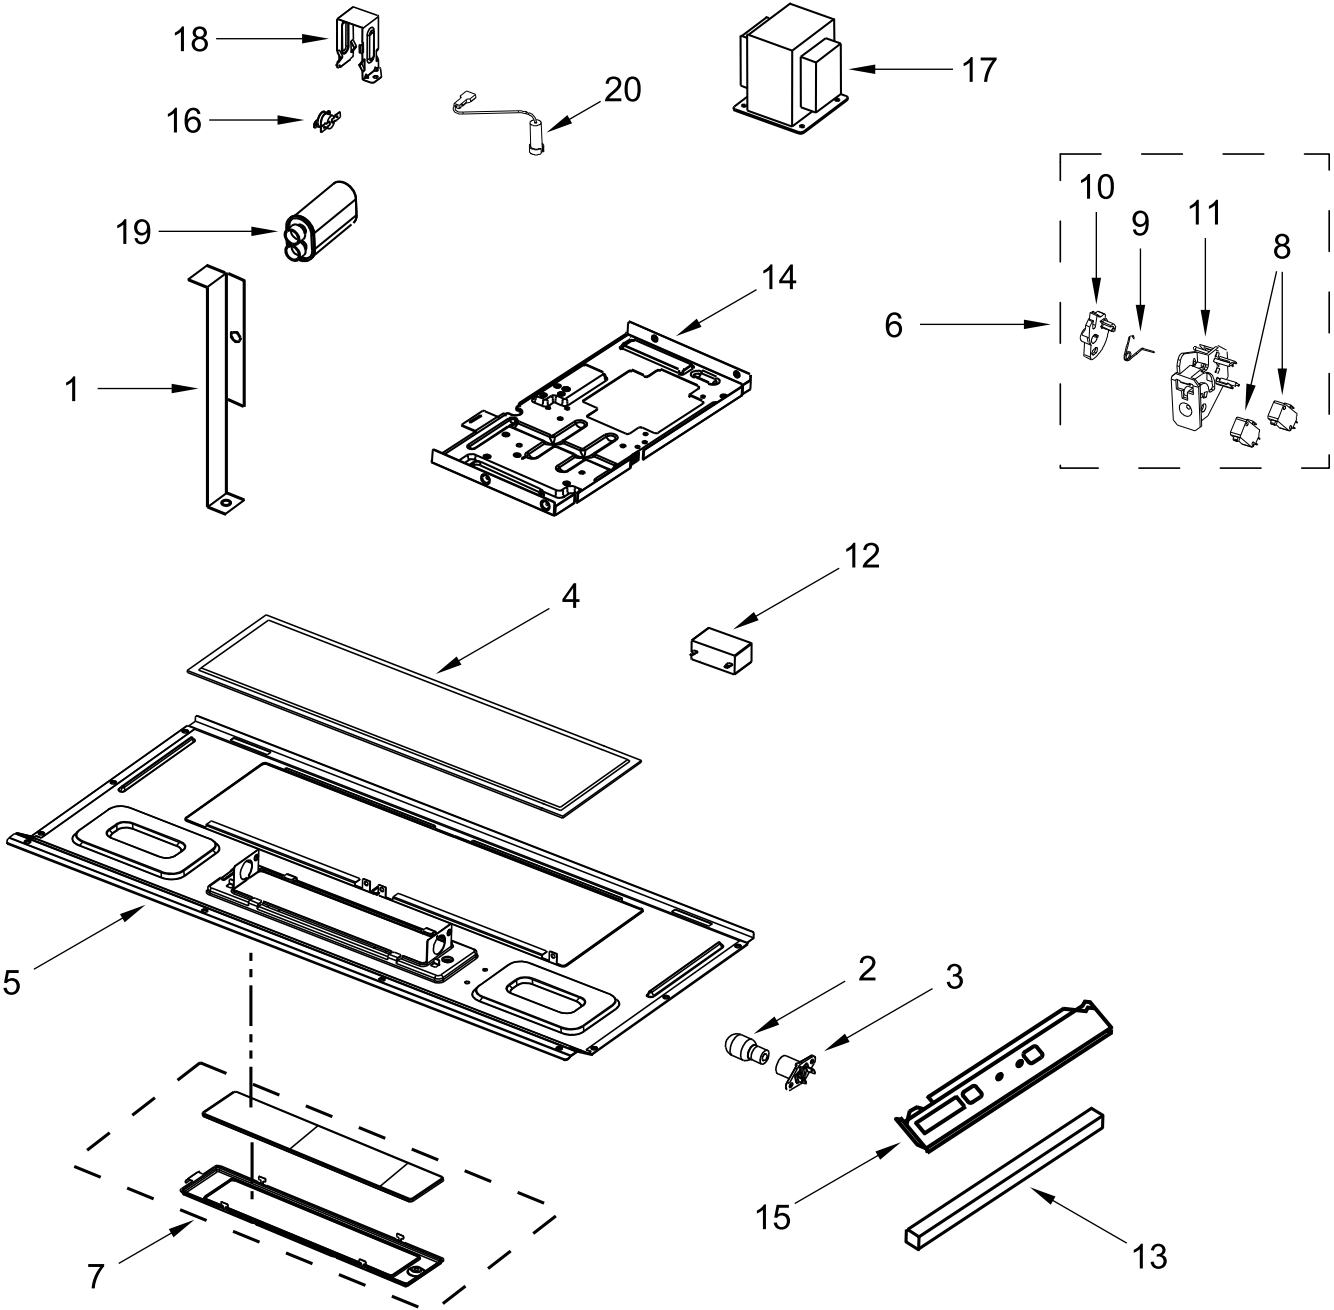

<u>Illus. No.</u>	<u>Part No.</u>	<u>Description</u>	<u>Illus. No.</u>	<u>Part No.</u>	<u>Description</u>	<u>Illus. No.</u>	<u>Part No.</u>	<u>Description</u>
1		Literature Parts	2		Control Panel Assembly (Includes Lens and Membrane Switch)	4	W10833531	Seal, Control
	W10823831	Installation Instructions				5	W10849846	Microcomputer
	W10866741	Use and Care Guide		W10890779	White	6		Assembly, Push Button
	W10851837	Cooking Guide Label (English)		W10890778	Black		W10850630	White
	W11279375	Tech Sheet		W10918931	Stainless		W10850629	Black
			3	W10833365	Backer, Control			

DOOR PARTS

DOOR PARTS

<u>Illus.</u>	<u>Part No.</u>	<u>Description</u>
1		Complete Door
	W10890777	White
	W10890775	Black
	W10890776	Stainless

INTERIOR AND VENTILATION PARTS

INTERIOR AND VENTILATION PARTS