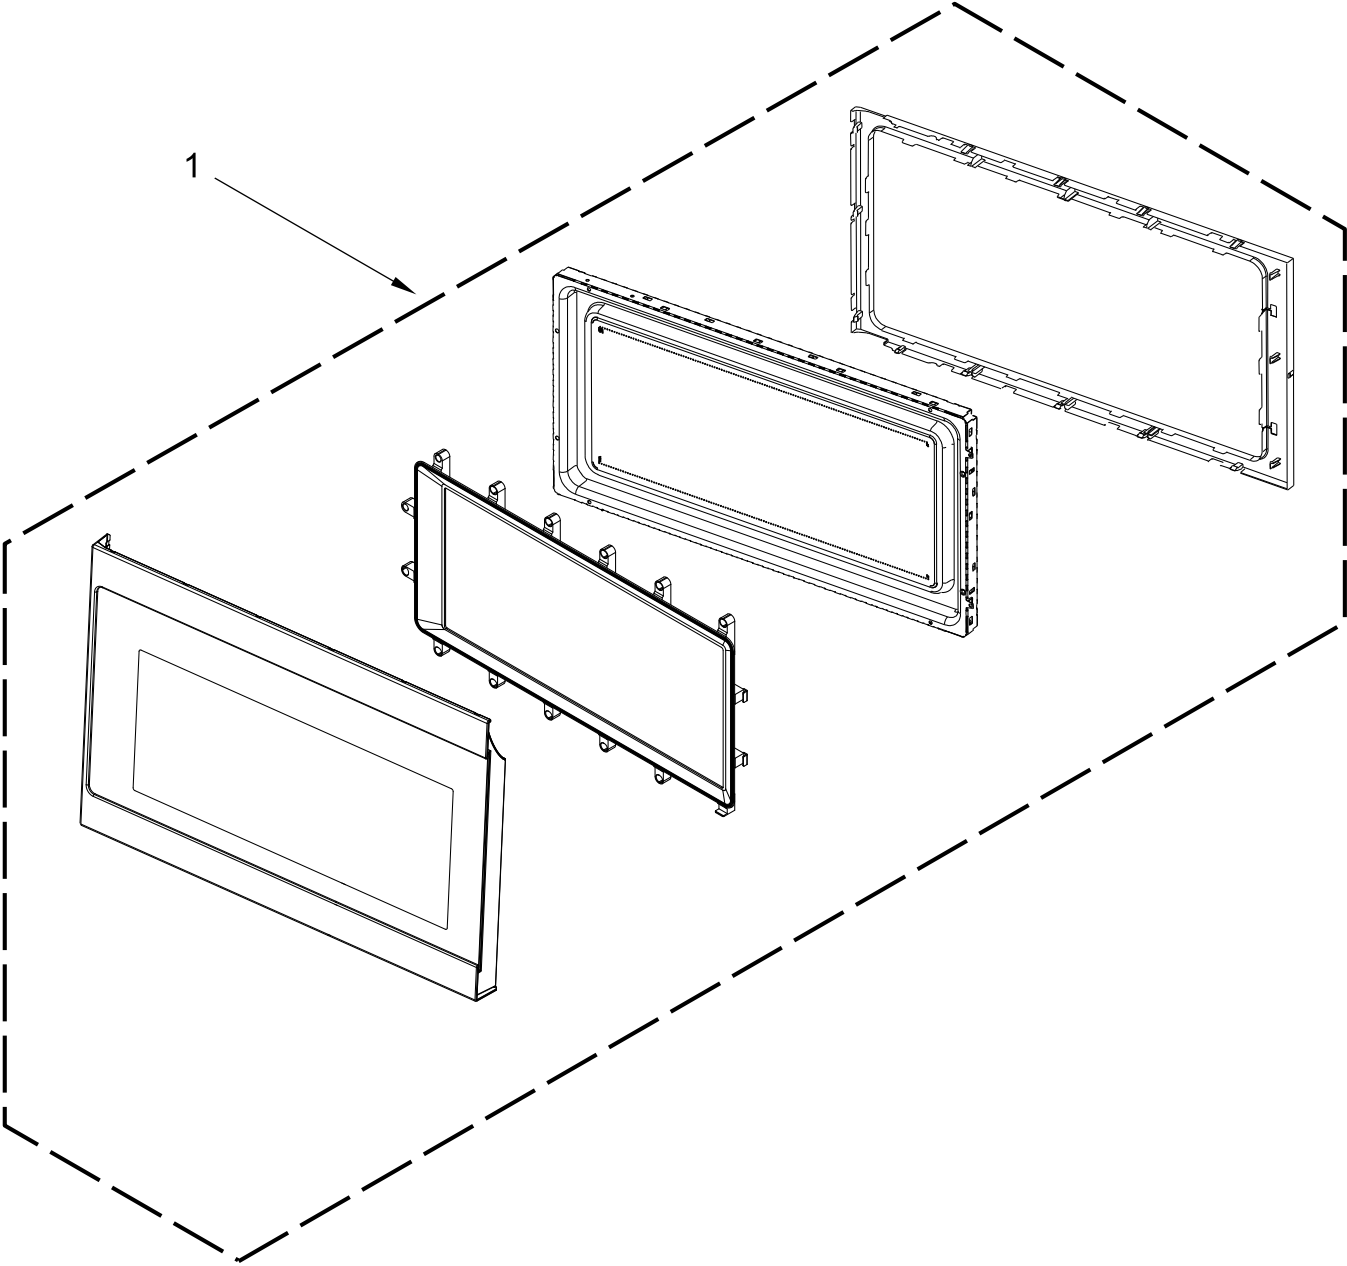

<u>Illus. No.</u>	<u>Part No.</u>	<u>Description</u>	<u>Illus. No.</u>	<u>Part No.</u>	<u>Description</u>	<u>Illus. No.</u>	<u>Part No.</u>	<u>Description</u>
1		Literature Parts	2		Control Panel Assembly (Includes Lens and Membrane Switch)	4	W10833531	Seal, Control
	W10823831	Installation Instructions				5	W10849846	Microcomputer
	W10866741	Use and Care Guide		W10890779	White	6		Assembly, Push Button
	W10851837	Cooking Guide Label (English)		W10890778	Black		W10850630	White
	W11279375	Tech Sheet		W10918931	Stainless		W10850629	Black
			3	W10833365	Backer, Control			

DOOR PARTS

DOOR PARTS

<u>Illus.</u>	<u>Part No.</u>	<u>Description</u>
1		Complete Door
	W10890777	White
	W10890775	Black
	W10890776	Stainless

INTERIOR AND VENTILATION PARTS

INTERIOR AND VENTILATION PARTS