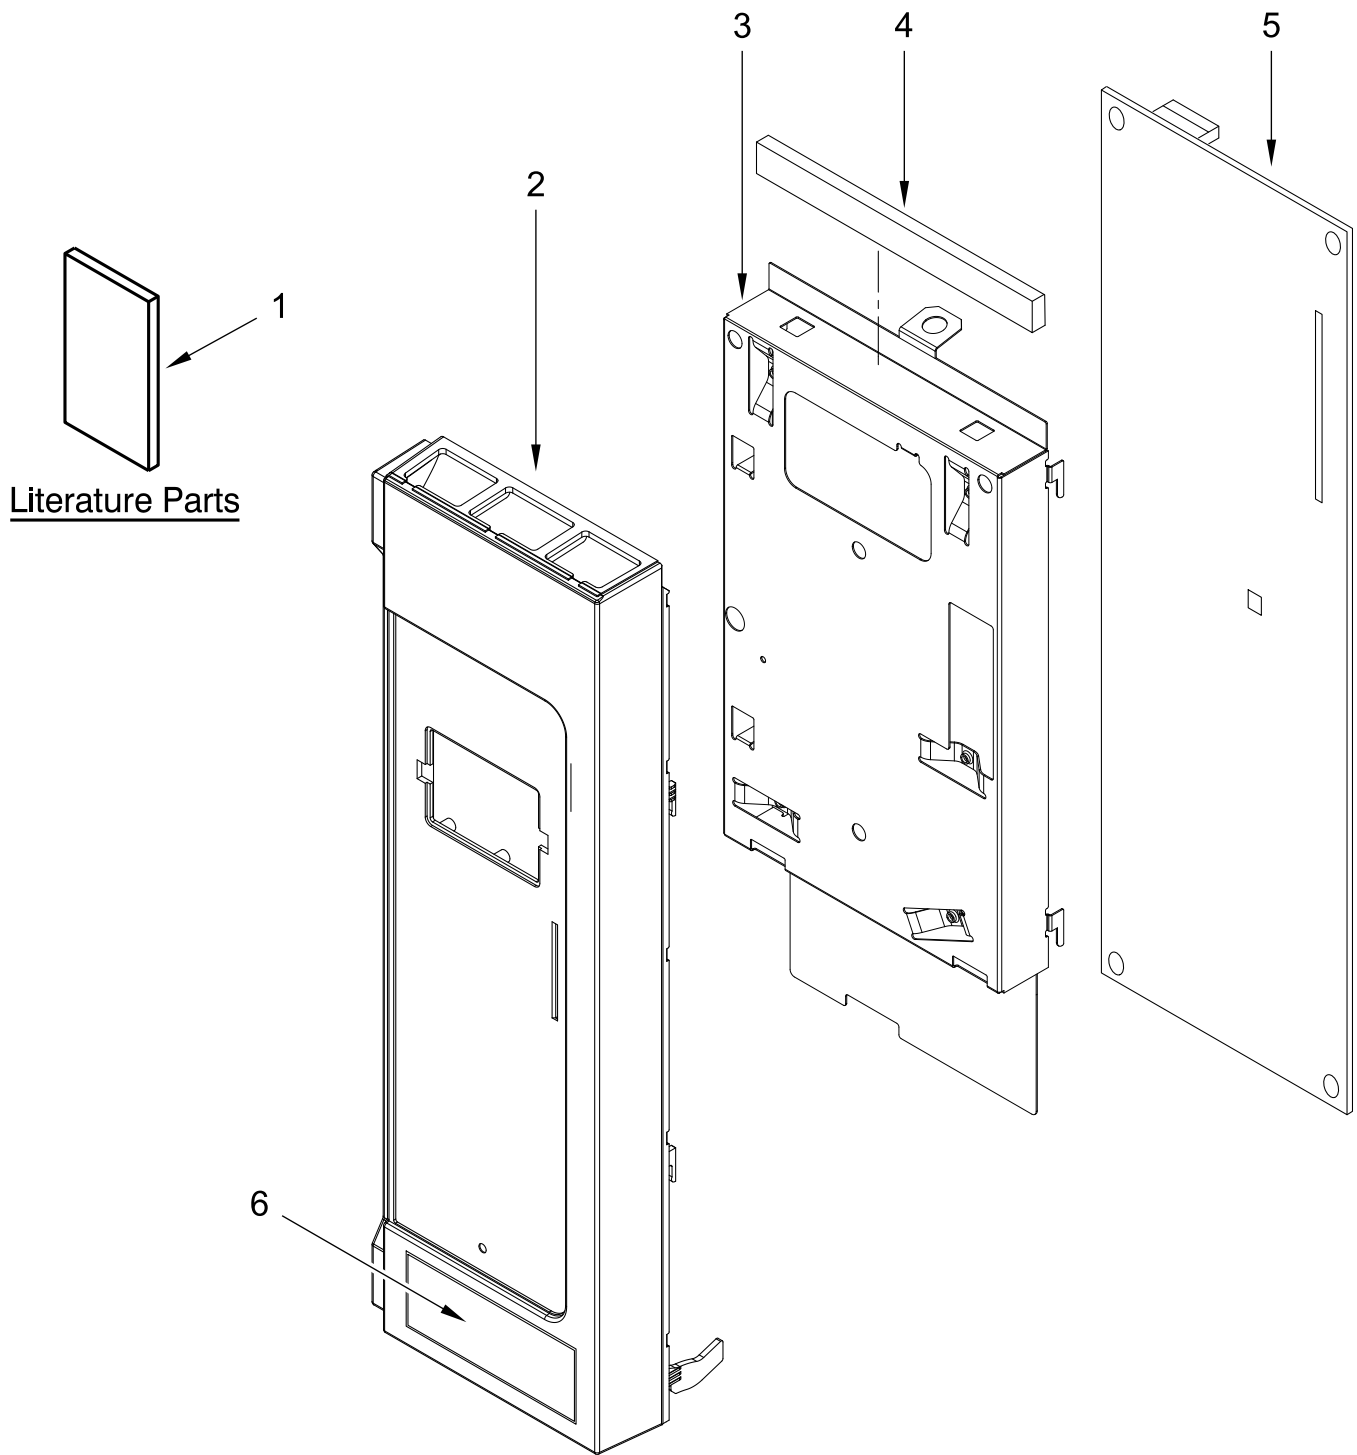

AMANA®

MICROWAVE (Hidden Vent)

MODELS:

AMV2307PFW08 (White)

AMV2307PFB08 (Black)

AMV2307PFS08 (Stainless)

CONTROL PANEL PARTS

CONTROL PANEL PARTS

<u>Illus. No.</u>	<u>Part No.</u>	<u>Description</u>	<u>Illus. No.</u>	<u>Part No.</u>	<u>Description</u>	<u>Illus. No.</u>	<u>Part No.</u>	<u>Description</u>
1		Literature Parts	2		Control Panel Assembly (Includes Lens and Membrane Switch)	4	W10833531	Seal, Control
	W10823831	Installation Instructions				5	W10849846	Microcomputer
	W10866741	Use and Care Guide		W10890779	White	6		Assembly, Push Button
	W10851837	Cooking Guide Label (English)		W10890778	Black		W10850630	White
	W11279375	Tech Sheet		W10918931	Stainless		W10850629	Black
			3	W10833365	Backer, Control			

DOOR PARTS

DOOR PARTS

<u>Illus.</u>	<u>Part No.</u>	<u>Description</u>
1		Complete Door
	W10890777	White
	W10890775	Black
	W10890776	Stainless

INTERIOR AND VENTILATION PARTS

INTERIOR AND VENTILATION PARTS