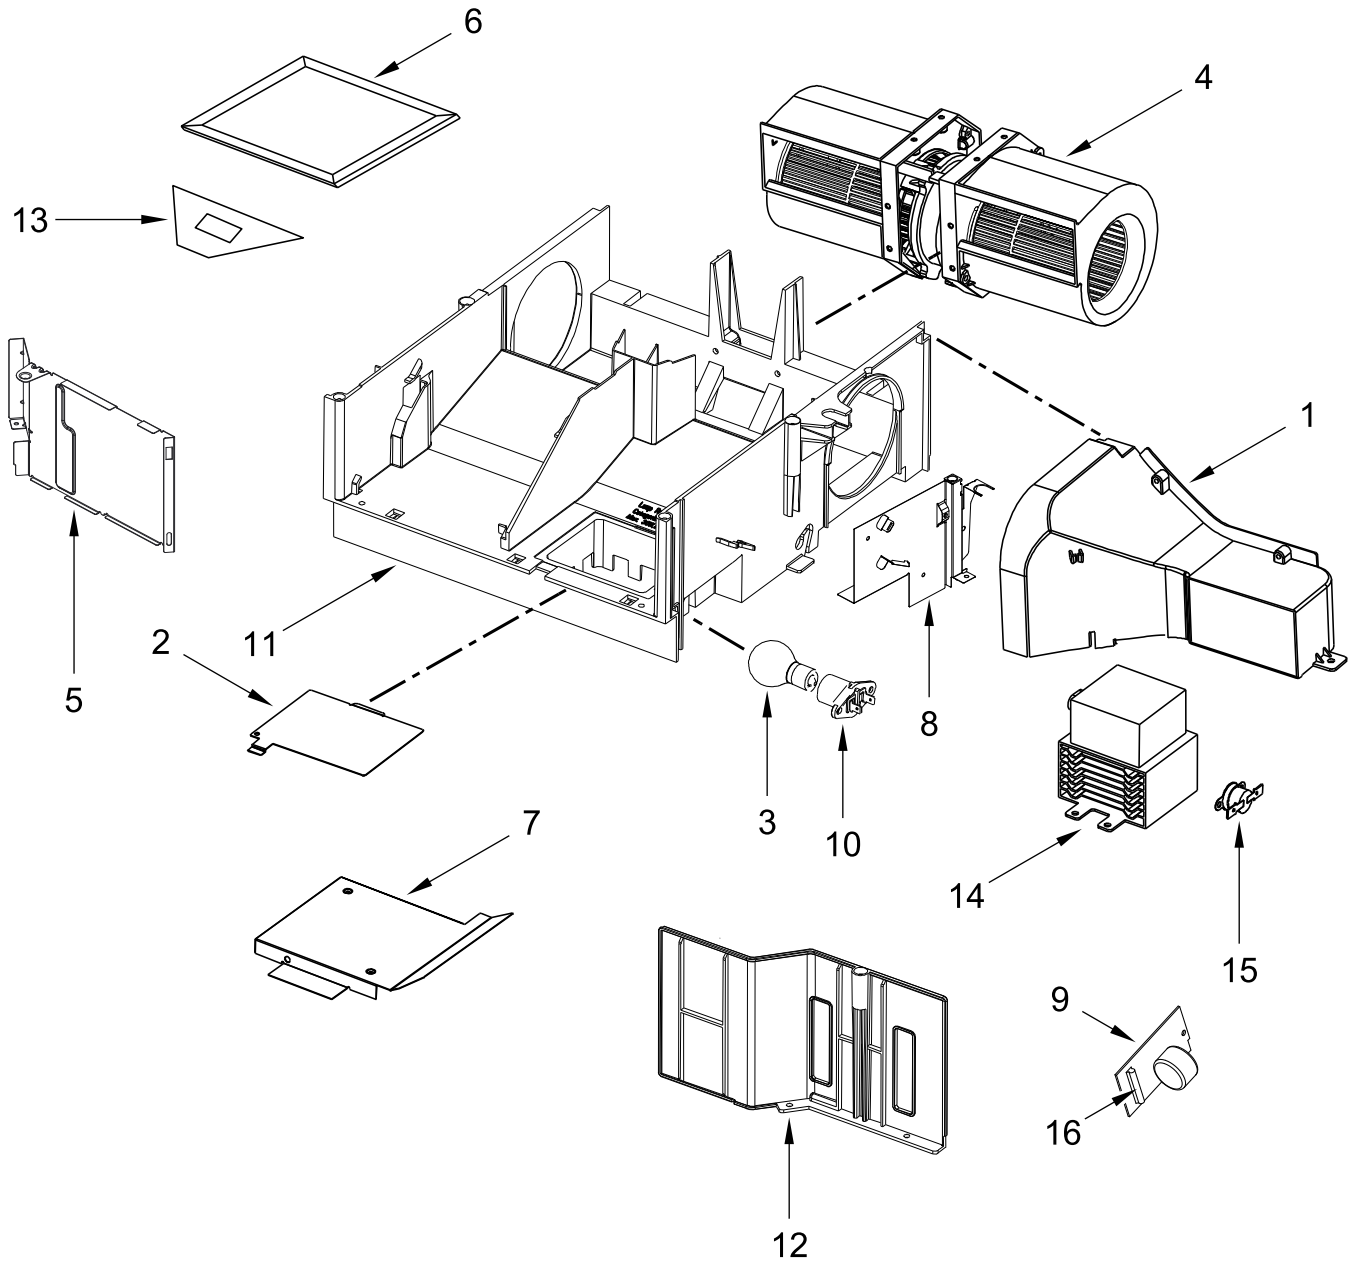

AIR FLOW PARTS

AIR FLOW PARTS

<u>Illus.</u> <u>No.</u>	<u>Part No.</u>	<u>Description</u>	<u>Illus.</u> <u>No.</u>	<u>Part No.</u>	<u>Description</u>	<u>Illus.</u> <u>No.</u>	<u>Part No.</u>	<u>Description</u>
1	W10471570	Deflector, Air	8	W11293488	Cover, Right Duct	15	W11224803	Thermostat, Magnetron
2	8206382	Cover, Lamp	9	W10422269	Filter, Noise	16	W10138793	Fuse
3	4393681	Lamp, Cavity	10	W10210878	Socket, Cavity Lamp			
4	W11409094	Motor, Hood Fan	11	W10828030	Baseplate, Air Guide			
5	W10827148	Plate, Air Guide Sealing	12	W11520832	Shield, Finger			
6	W10845250	Filter, Charcoal	13	W10810142	Socket, Motor Wire			
7	W10138797	Guide, Air	14	W11737661	Magnetron