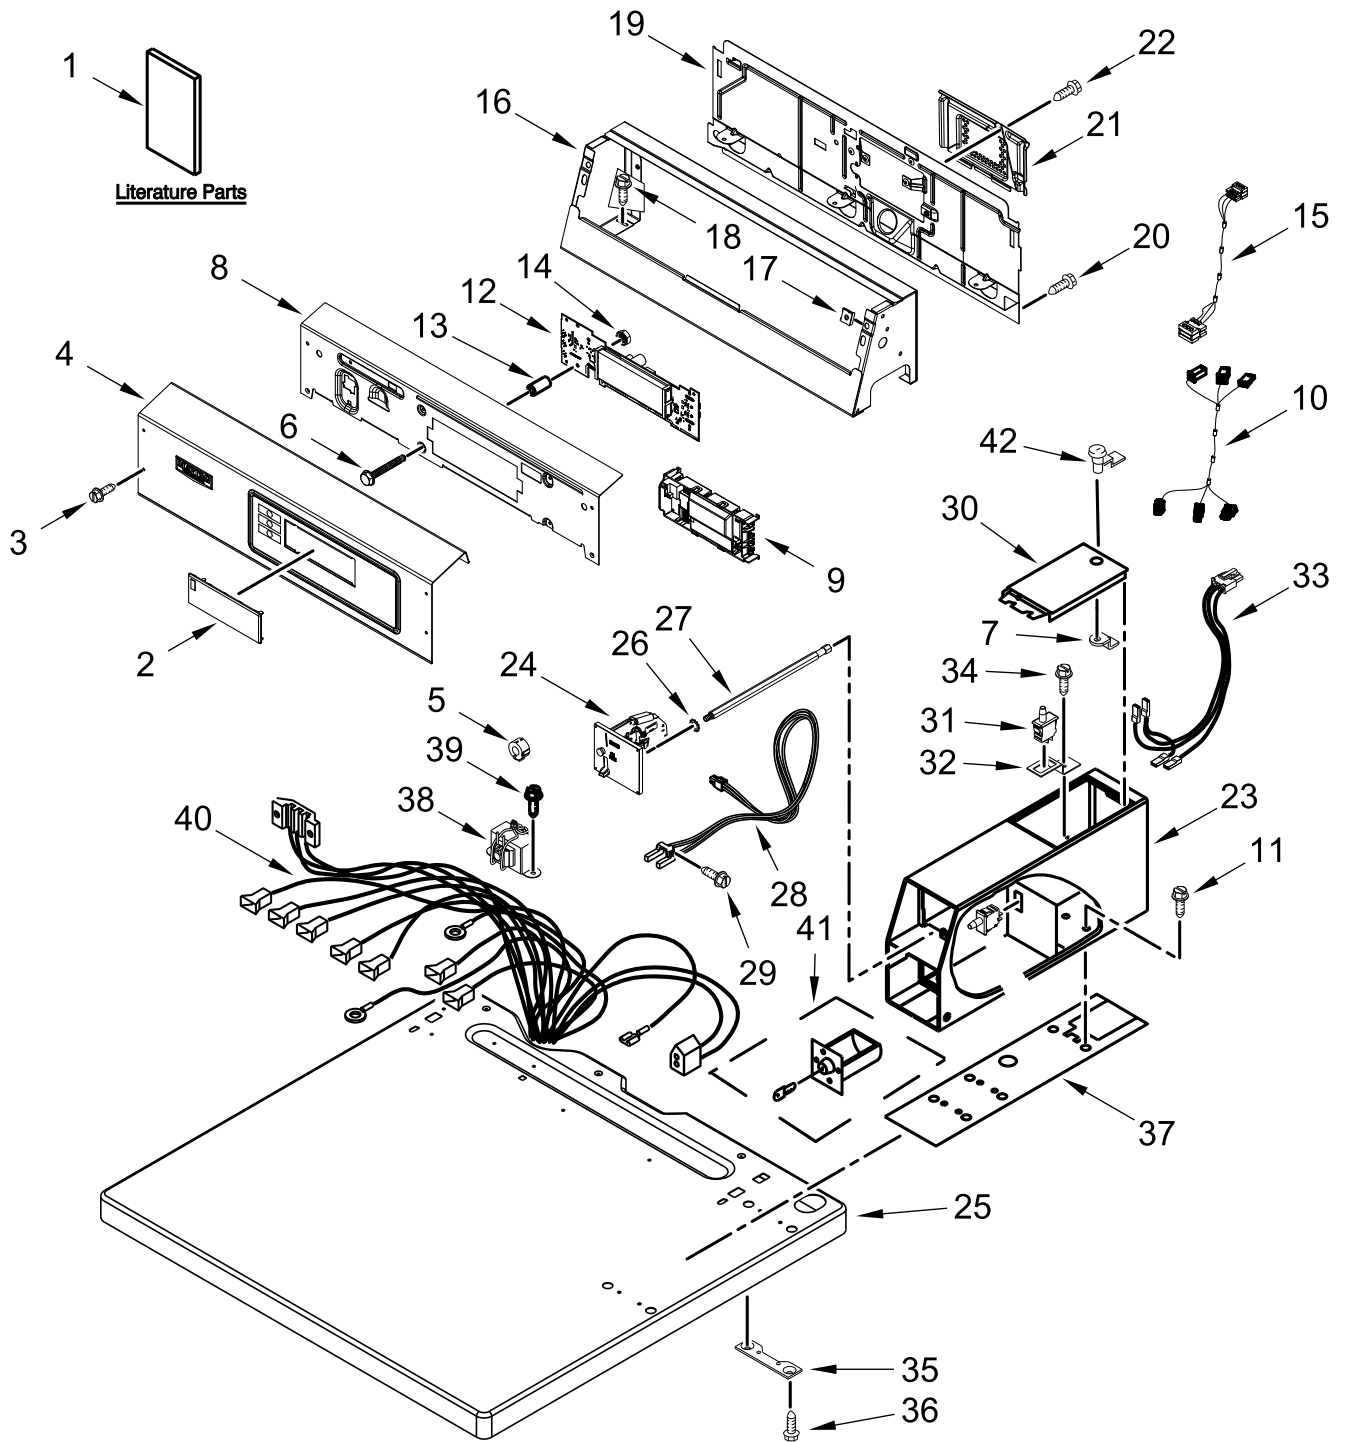

COMMERCIAL ELECTRIC DRYER

MODELS:

CEM2779JQ0 (White)

TOP AND CONSOLE PARTS

TOP AND CONSOLE PARTS

<u>Illus. No.</u>	<u>Part No.</u>	<u>Description</u>	<u>Illus. No.</u>	<u>Part No.</u>	<u>Description</u>	<u>Illus. No.</u>	<u>Part No.</u>	<u>Description</u>
1		Literature Parts	15	W11554061	Harness, UI	30	W11269277	Assembly, Service Door
	W11696099	Installation Instructions	16	W10461094	Console	31	W10131838	Switch, Vault Service Door
	W11685789	Tech Sheet	17	W10131123	Nut, "U"	32	W10133508	Bracket, Service Switch
2	W11565137	Cover, Display	18	W10139210	Screw	33	W10211244	Harness, Wire (Service Switch)
3	W10386302	Screw	19	W11447699	Panel, Rear (Console)	34	W10139210	Screw
4	W11651061	Fascia	20	3390647	Screw	35	3347825	Plate, Mounting
5	3407172	Choke, Harness	21	W10286180	Cover, Terminal Block	36	98445	Screw
6	W10137322	Screw	22	98139	Screw	37	3954812	Cushion, Meter Case
7	W10156125	Cam, Commercial Lock	23	W10529176	Meter Case	38	W10131839	Transformer
8	W11407434	Bracket, Control	24	W10133242	Assembly, Single Coin Drop	39	8533971	Screw
9	W11487487	Control Board	25		Top	40	W11114146	Harness, Main
10	W11512935	Harness, Coin Extender		W10492412	White	41	W10860203	Money Box W/Lock
11	3349065	Bolt	26	W10068270	Washer, Lock	42	W11113382	777 Lock and Key, Complete
12	W11492896	User Interface	27	W10137319	Bolt, Hex Bar			
13	W10133514	Standoff, Circuit Board	28		Coin Optic Sensor Assembly			
14	W10139046	Nut		W10247389	White			
			29	W10142655	Screw			