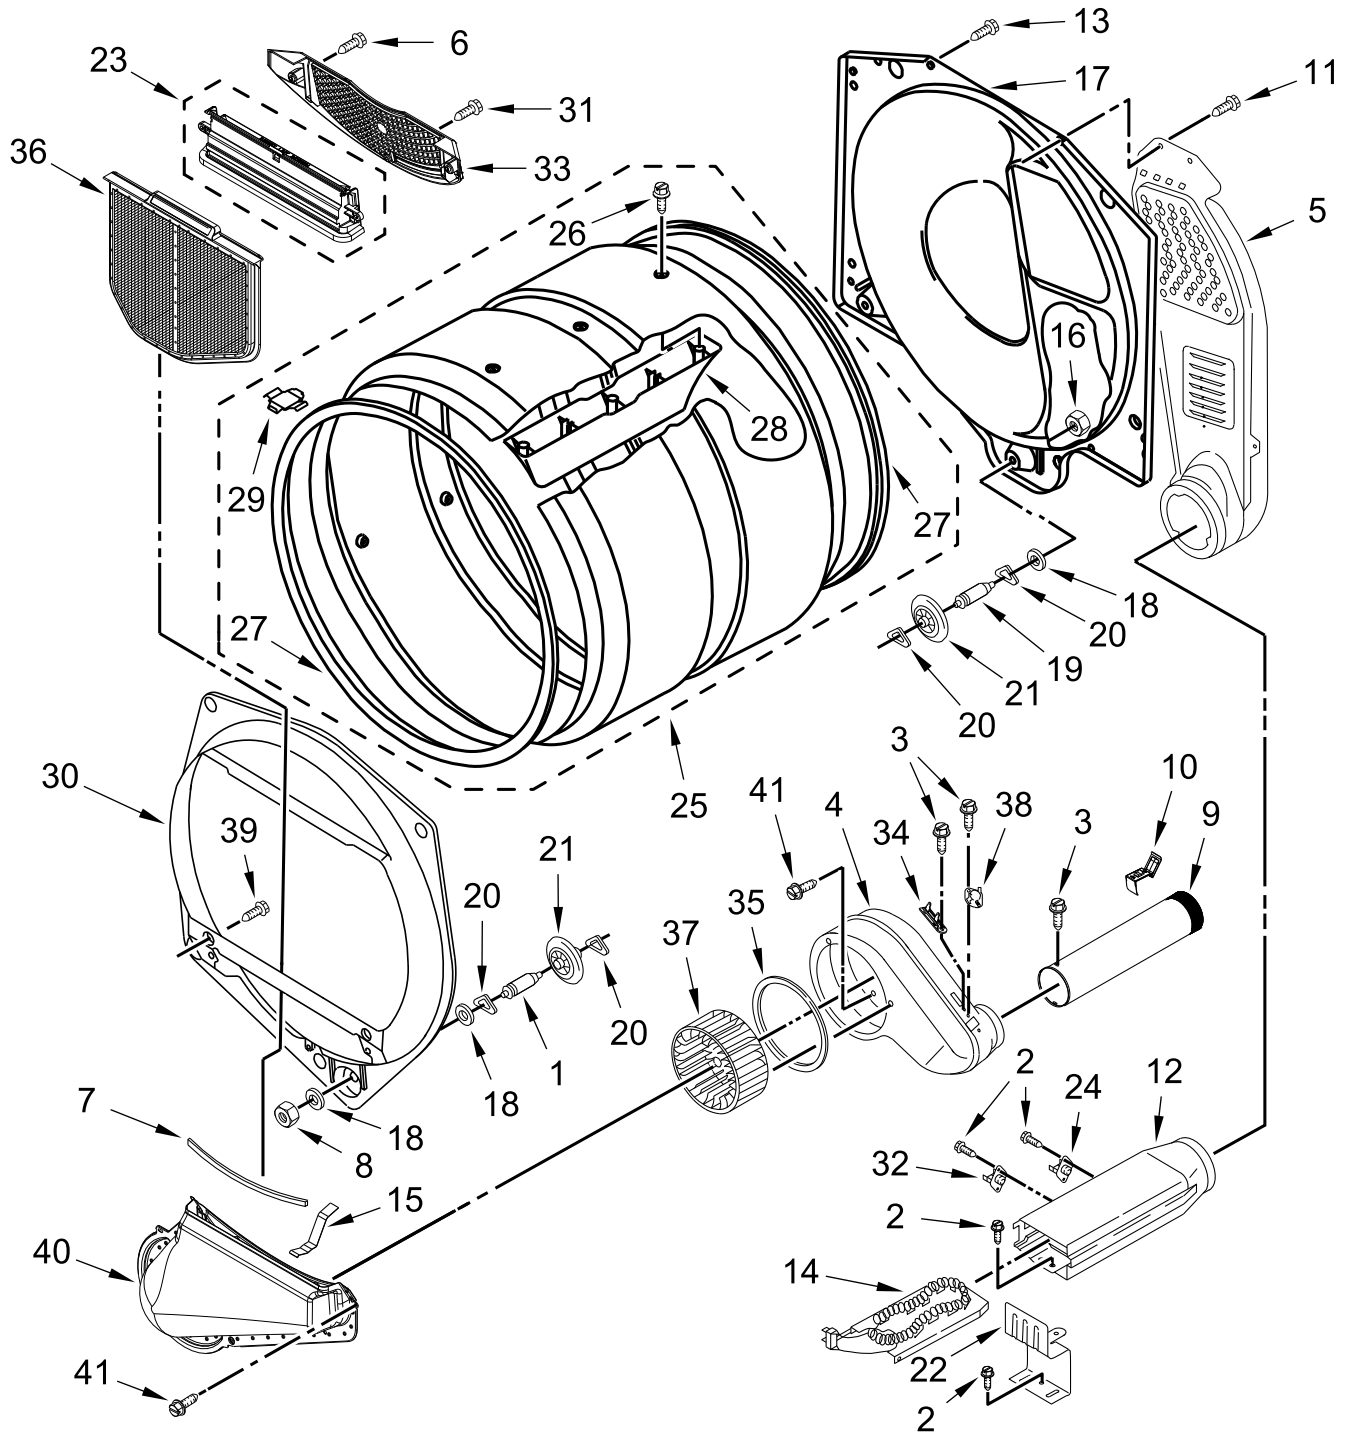

BULKHEAD PARTS

BULKHEAD PARTS

<u>Illus. No.</u>	<u>Part No.</u>	<u>Description</u>	<u>Illus. No.</u>	<u>Part No.</u>	<u>Description</u>	<u>Illus. No.</u>	<u>Part No.</u>	<u>Description</u>
1	W10359272	Shaft, Drum Roller - Left Hand Thread	16	W10001120	Nut, Hex (Left Hand Thread)	29	8066086	Plug, Drum Hole
2	90767	Screw	17	W11162462	Bulkhead, Rear	30	697557	Bulkhead, Front
3	8533971	Screw	18	3387459	Washer	31	695240	Screw
4	8544362	Housing, Blower	19	W10359271	Shaft, Drum Roller - Right Hand Thread	32	3391914	Thermostat HL-295/215
5	W11104018	Assembly, Air Duct	20	W10512946	Washer, Tri Ring	33	W10692558	Grill, Outlet
6	3387230	Screw	21	W10314171	Roller, Support	34	3392519	Fuse, Thermal (91C)
7	697814	Seal, Drum Front	22	8066099	Bracket, Heater Box	35	697770	Seal, Plate Cover
8	3934666	Nut, Hex	23	W10685669	Assembly, Outlet Housing	36	W10049370	Screen, Lint
9	8066224	Pipe, Exhaust	24	279973	Kit, Thermal Cut-Off (Includes Thermostat)	37	W10349492	Wheel, Blower
10	8572105	Clip, Exhaust	25	W10545923	Assembly, Drum	38	8577274	Thermistor
11	693995	Screw	26	W10219342	Screw	39	3357011	Screw
12	W10891205	Assembly, Weld Heater Box	27	W10521118	Seal, Drum	40	8066168	Assembly, Lint Duct
13	3390647	Screw	28	697693	Baffle, Drum	41	489463	Screw
14	W10832958	Element, Heater						
15	W10345456	Clip, Spring