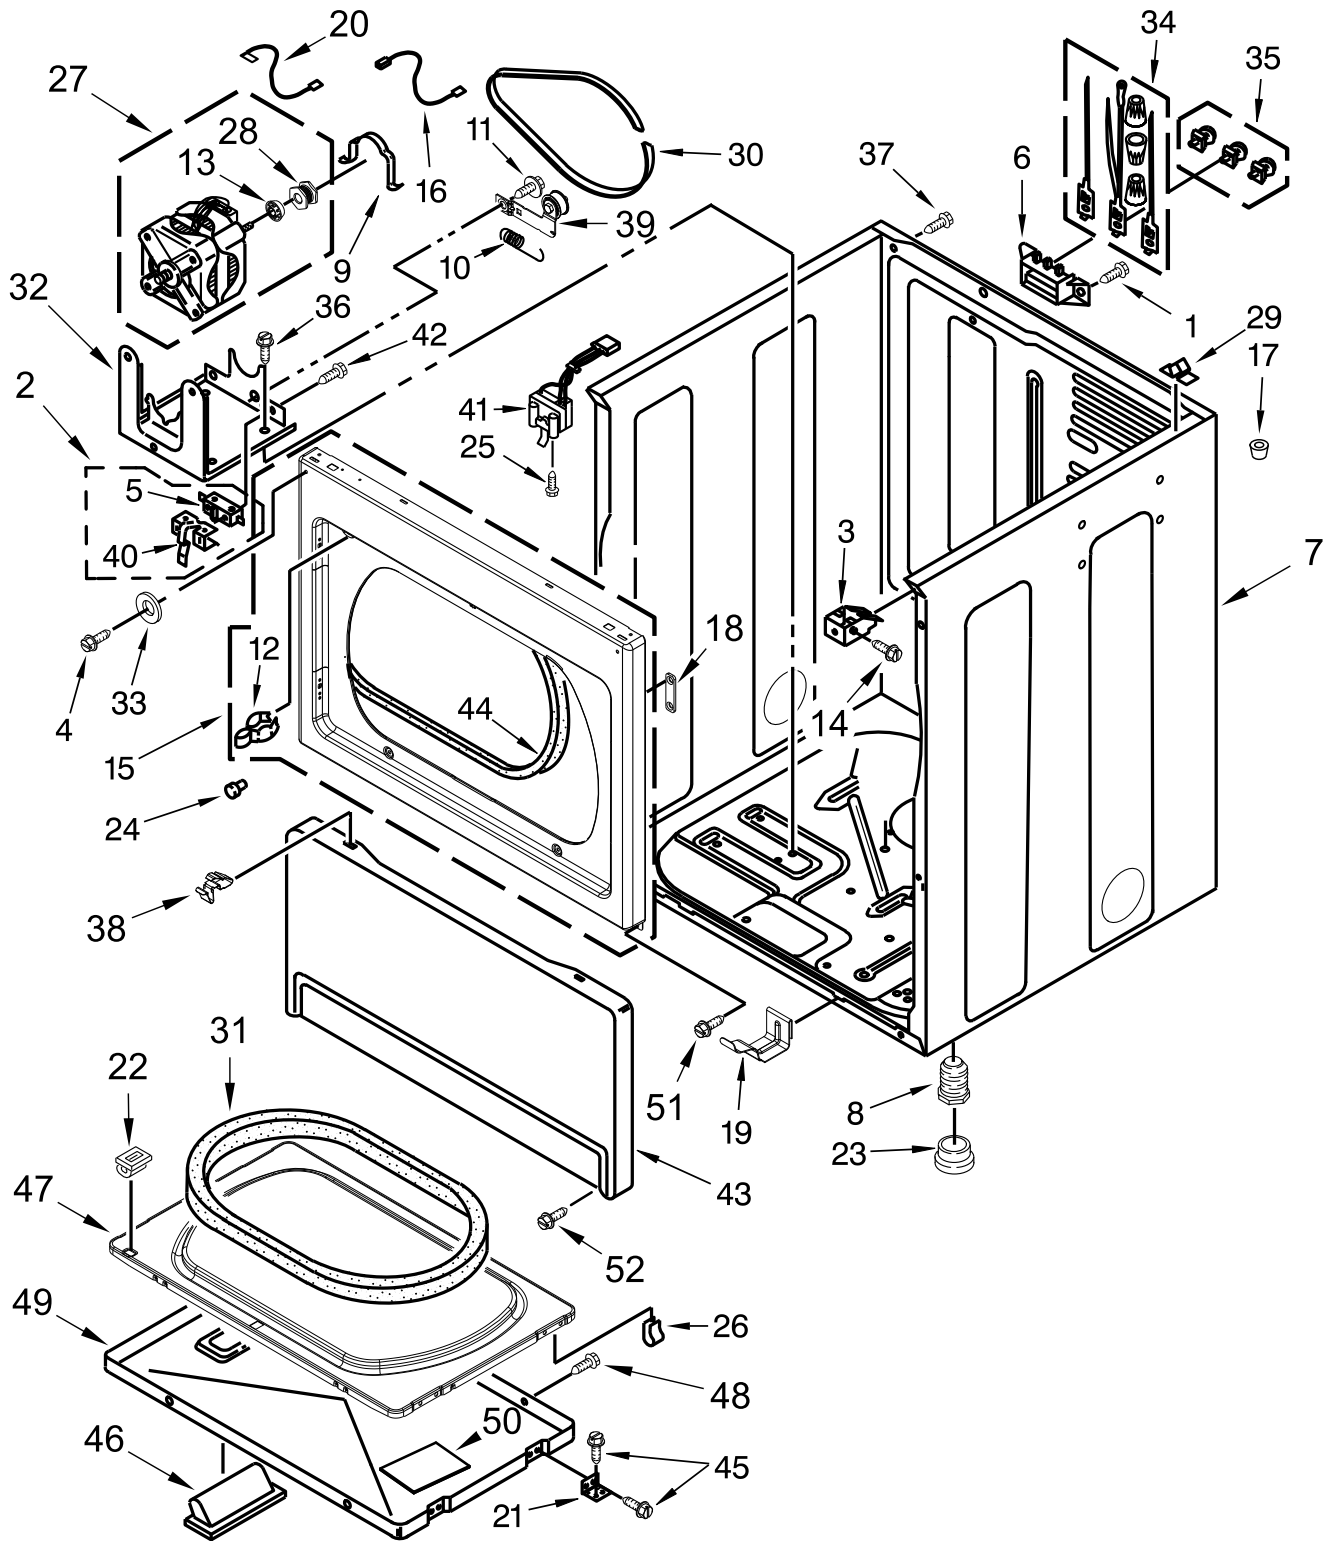

CABINET PARTS

CABINET PARTS

<u>Illus.</u> <u>No.</u>	<u>Part No.</u>	<u>Description</u>	<u>Illus.</u> <u>No.</u>	<u>Part No.</u>	<u>Description</u>	<u>Illus.</u> <u>No.</u>	<u>Part No.</u>	<u>Description</u>
1	3393008	Screw	18		Plug, Hinge	35	279393	Screw Kit, Terminal Block
2	8066134	Switch Assembly		W10191265	White			
3	3391846	Clip, Front Panel	19	W10291934	Clip	36	343641	Screw
4	3390647	Screw	20	3398948	Wire, Jumper (Broken Belt Switch)	37	W10773242	Screw
5	3394881	Switch, Belt				38	3388229	Retainer
6	3397659	Block, Terminal	21		Assembly, Hinge & Pin	39	W10344193	Pulley-Idler Assembly
7		Cabinet		W10279703	Silver	40	8066120	Lever, Belt Switch
	W11161907	White	22	3392538	Assembly, Door Catch	41	W10237959	Switch, Door
8	W10561321	Foot, Dryer	23	3391943	Boot, Foot	42	98129	Screw
	279810	Foot, Optional (Extended Length Package Of 2) (Not Included)	24	693152	Bumper	43		Panel, Toe
			25	697773	Screw		697215	White
9	660658	Clamp, Motor	26	W10131123	Nut, "U"	44	3387242	Seal, Front Panel
10	W10446781	Spring, Idler	27	W10396031	Motor	45	342055	Screw
11	3389420	Screw	28	3394341	Pulley, Motor	46	W10116360	Handle, Door
12	696144	Strike, Door	29	345670	Lock Top	47	W10323061	Door, Rear
13	3393657	Restrainer, Belt	30	W10131172	Belt, Drive	48	W10139210	Screw
14	3391915	Screw	31	3390735	Seal, Door	49	W10322546	Door, Front
15		Panel, Front	32	3387118	Bracket, Motor	50	W10836097	Panel, Dampening
	W10192882	White	33	3392186	Washer	51	W10879744	Screw
16	W10167612	Wire, Belt Switch	34	279318	Terminal, Brass and Tinned (Includes Terminal Block Screw Kit)	52	489463	Screw
17	356674	Cone, Wedge