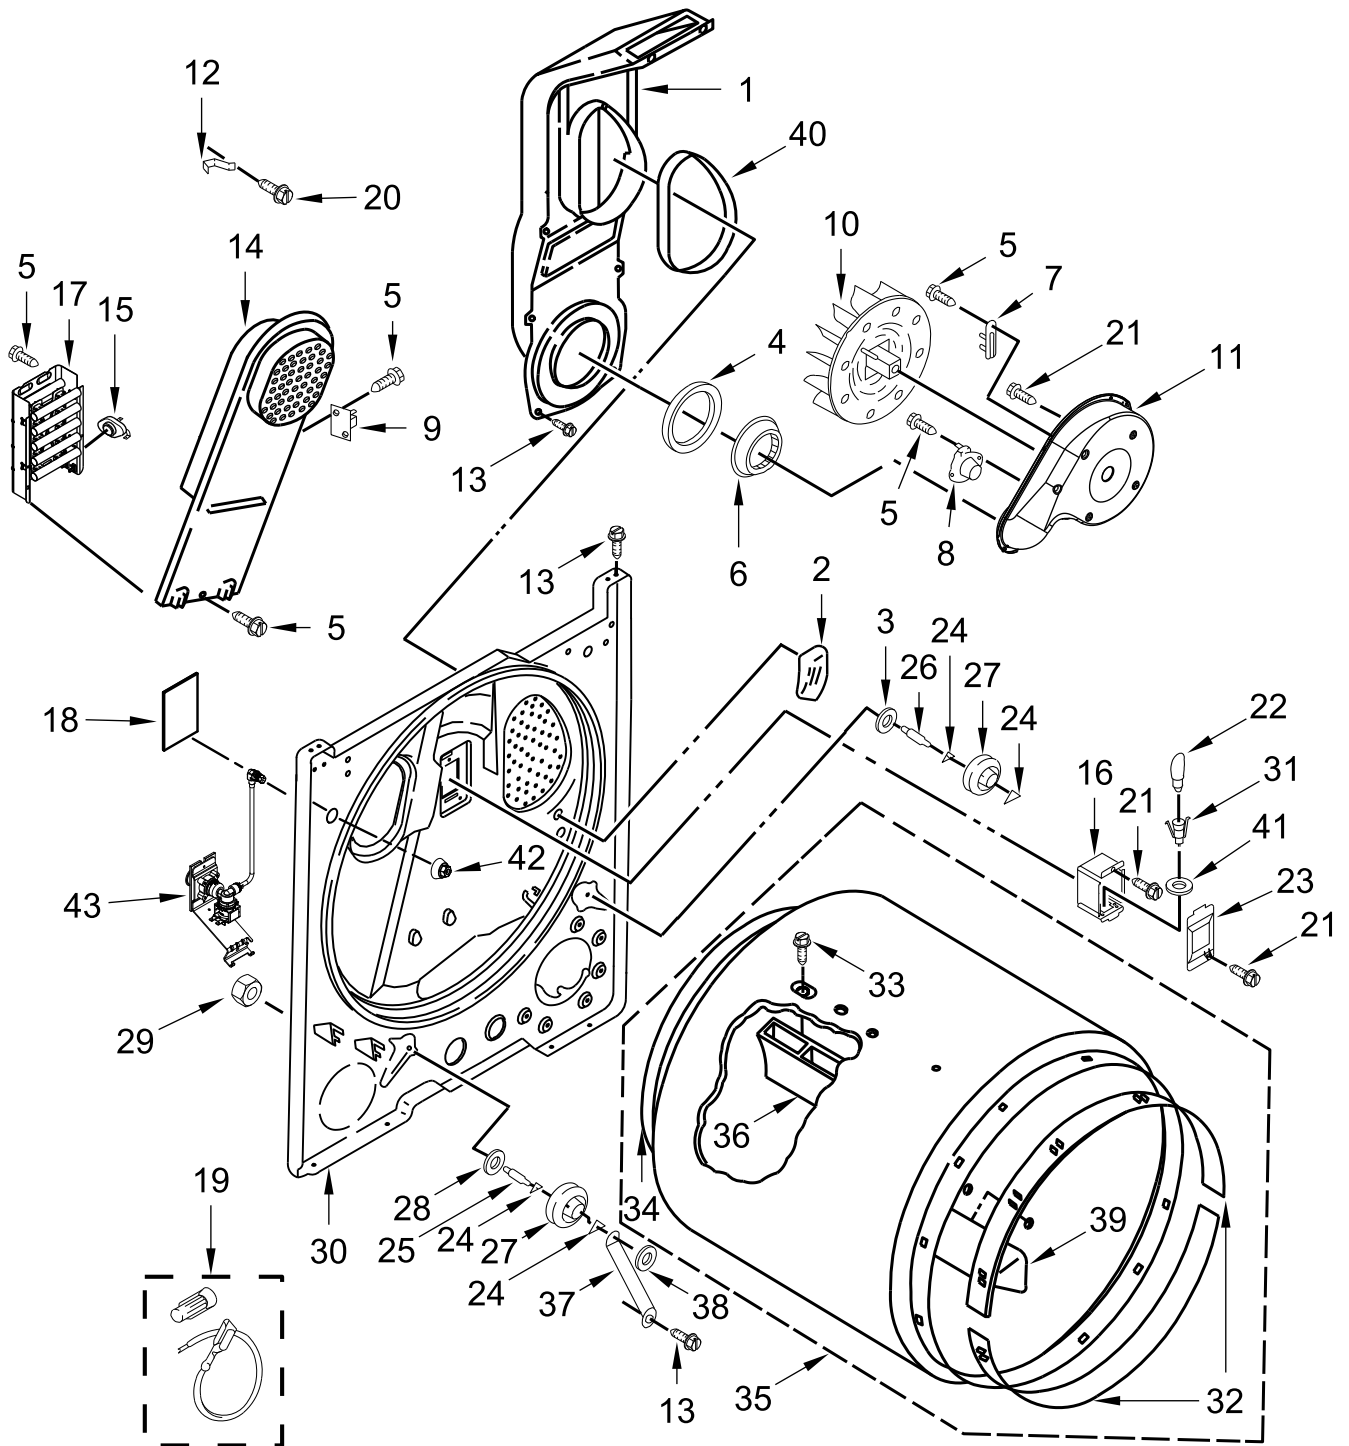

BULKHEAD PARTS

BULKHEAD PARTS

<u>Illus.</u> <u>No.</u>	<u>Part No.</u>	<u>Description</u>	<u>Illus.</u> <u>No.</u>	<u>Part No.</u>	<u>Description</u>	<u>Illus.</u> <u>No.</u>	<u>Part No.</u>	<u>Description</u>
1	W10798023	Assembly, Lint Chute	16	3977373	Bracket, Drum Light	29	W10298789	Nut, Hex
2	W11424720	Pad, Sensor	17	W10724237	Element, Heater	30	W10714471	Bulkhead
3	3388703	Washer	18	W10504381	Pad, Foam	31	W10214261	Socket, Light
4	347139	Seal, Lint Chute	19	279457	Terminal Wire Kit (For Heater Element Wiring Harness Repair)	32	692526	Bearing, Ring
5	90767	Screw				33	W10219342	Screw
6	W10389567	Shield, Exhaust				34	W10856781	Seal, Rear Drum
7	3392519	Fuse, Thermal (91C)	20	489463	Screw	35	W10757750	Assembly, Drum (Complete)
8	8577274	Thermistor	21	3390647	Screw	36	692490	Baffle, Drum (Long)
9	W10900067	Kit, Thermal Cut-Off (Includes Thermostat)	22	3406124	Bulb, Light	37	W11032820	Bracket, Support
10	694089	Wheel, Blower	23	3402841	Lens, Drum Light	38	90296	Nut, Push On
11	8577230	Housing, Blower	24	W10512946	Washer, Tri Ring	39	3403636	Baffle, Drum (Short)
12	3398161	Clip, Heater Box	25	W10359270	Shaft, Drum Roller - Left Hand Thread	40	339956	Seal
13	3390631	Screw	26	W10359269	Shaft, Drum Roller - Right Hand Thread	41	W10709380	Seal, Drum Light
14	W11338355	Box, Heater	27	3397590	Roller, Support	42	W11100488	Nozzle, Cap
15	3977767	Thermostat, 221 F (105 C)	28	348197	Washer	43	W11135293	Valve and Hose Assembly