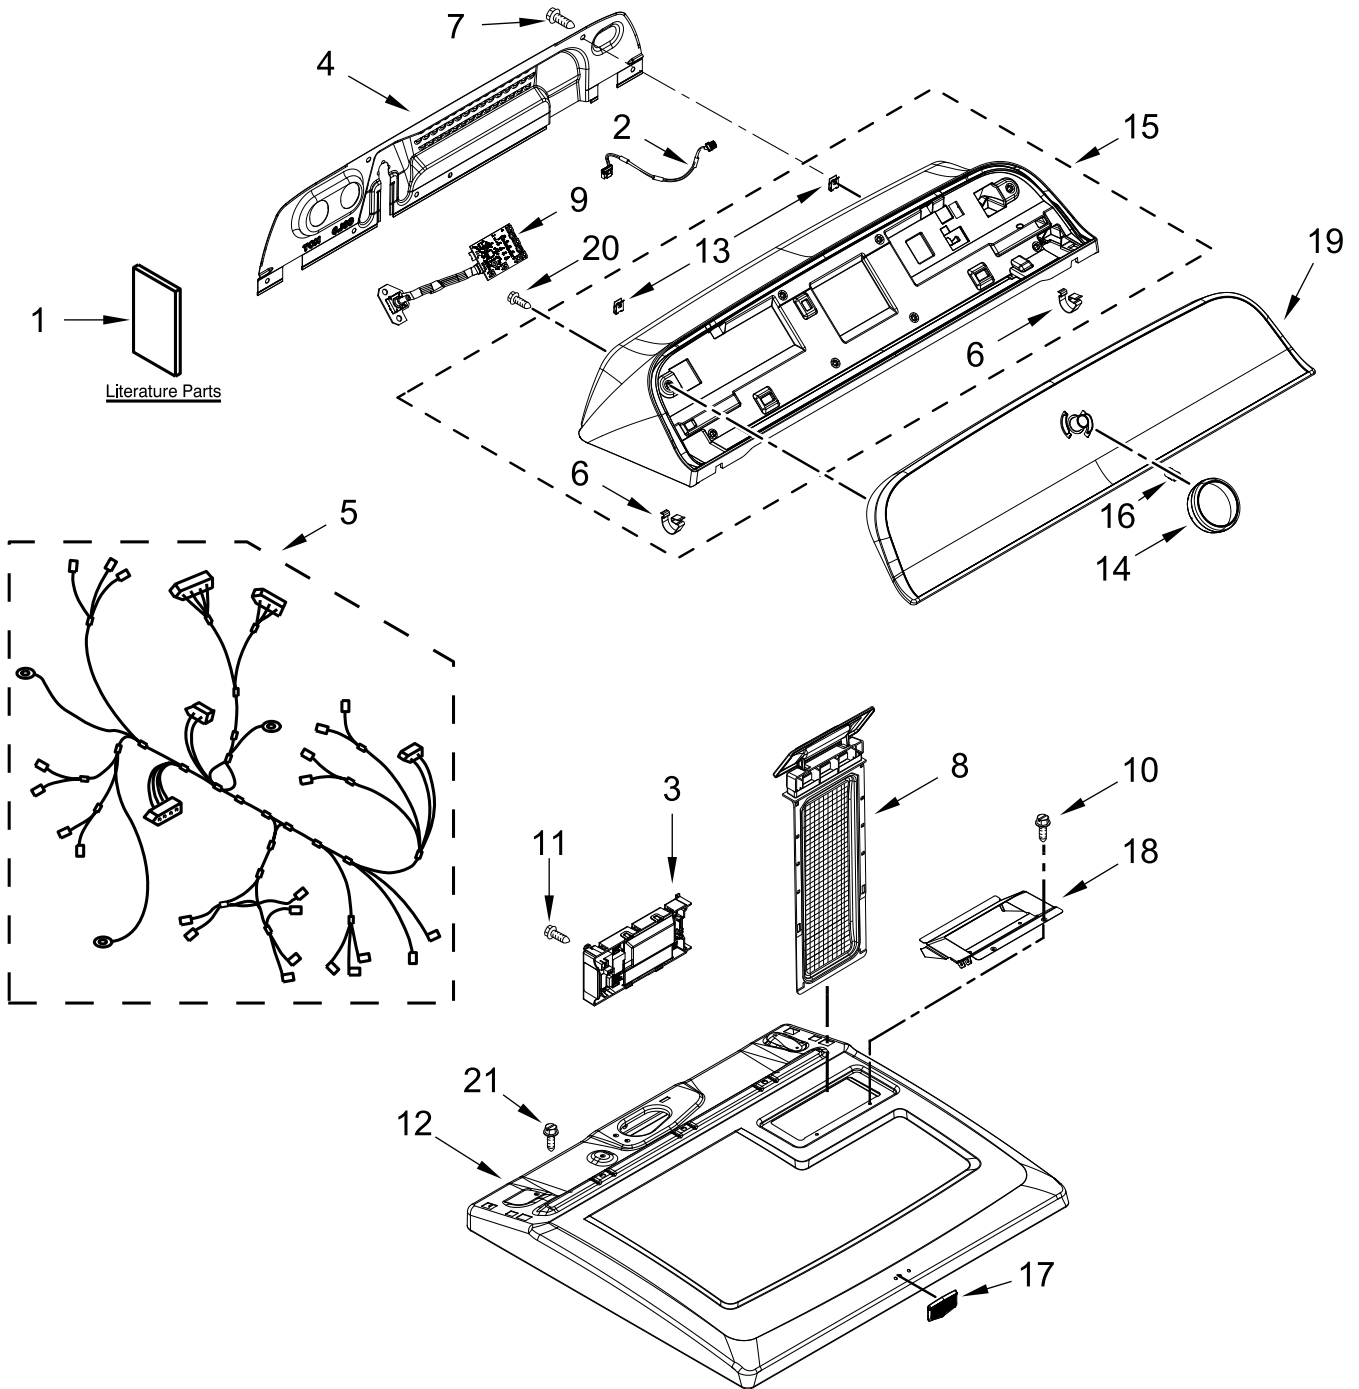

ELECTRIC DRYER

MODELS:

MED6500MW0 (White)

MED6500MBK0 (Volcano Black)

TOP AND CONSOLE PARTS

TOP AND CONSOLE PARTS

<u>Illus. No.</u>	<u>Part No.</u>	<u>Description</u>	<u>Illus. No.</u>	<u>Part No.</u>	<u>Description</u>	<u>Illus. No.</u>	<u>Part No.</u>	<u>Description</u>
1		Literature Parts	11	3348629	Screw	20	9740848	Screw
	W11555817	Owners Manual	12		Top	21	343641	Screw
	W11565129	Tech Sheet		W10613389	White			
	W11565099	Quick Start Guide		W11564863	Black			
2	W11551859	HMI Harness	13	W10298336	Nut, "U"			
3	W11578596	Appliance Control Unit (ACU)	14		Assembly, Control Knob			
4	W10775189	Panel, Rear		W11328381	Knob, Large			
5	W11448298	Harness, Main	15		Assembly, Console			
6	8312709	Clip, Console		W11406485	White			
7	3390663	Screw		W11564427	Gray			
8		Lint Screen	16	688805	Clip, Spring			
	W11538108	White	17	W10612925	Badge			
	W11564882	Gray	18	W10662472	Collar, Lint Chute			
9	W11557403	Encoder, Mega Assembly	19		Assembly, Fascia			
10	688983	Screw		W11565155	White			
				W11564422	Gray			