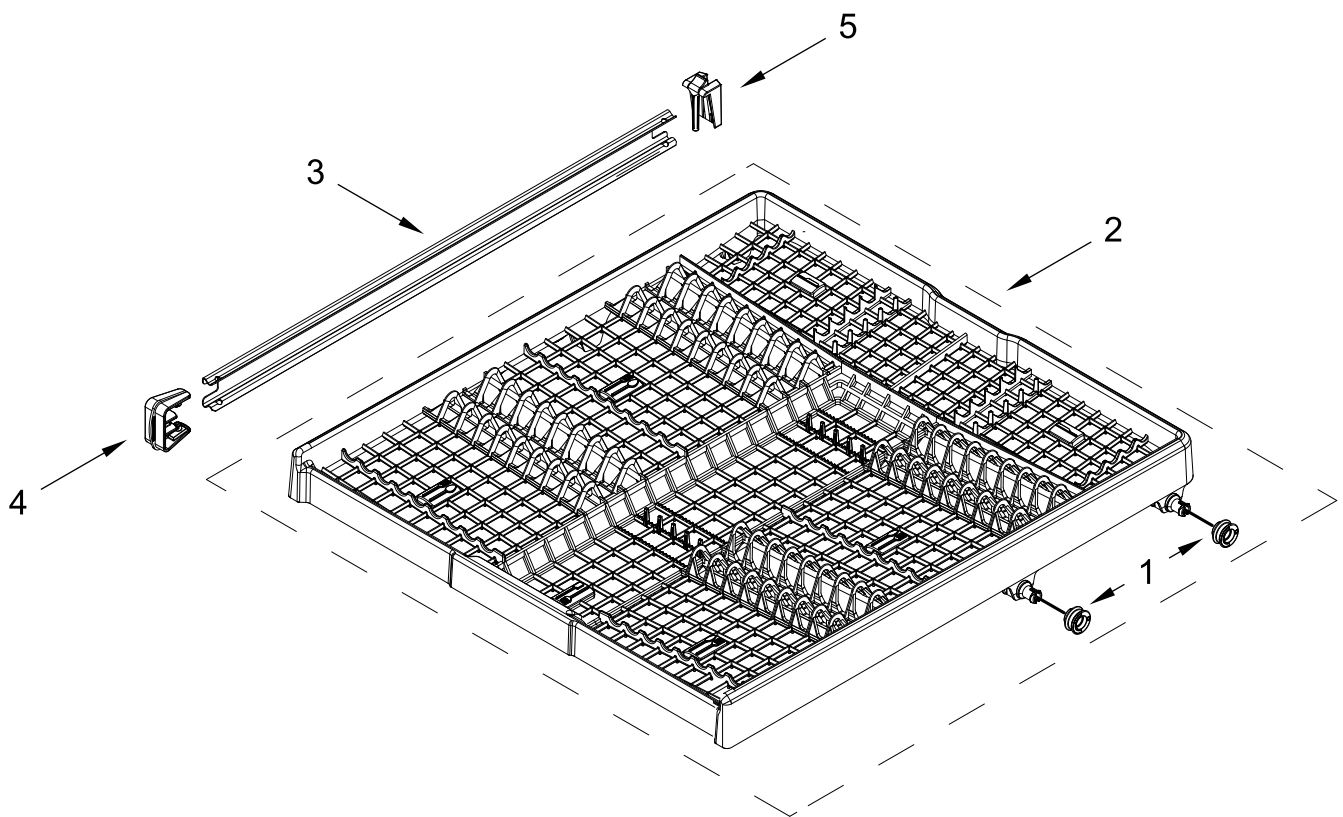

THIRD LEVEL RACK AND TRACK PARTS

THIRD LEVEL RACK AND TRACK PARTS

<u>Illus.</u> <u>No.</u>	<u>Part No.</u>	<u>Description</u>	<u>Illus.</u> <u>No.</u>	<u>Part No.</u>	<u>Description</u>	<u>Illus.</u> <u>No.</u>	<u>Part No.</u>	<u>Description</u>
1	W11048219	Wheel	3	W11441109	Track, Dishrack	4	W11084874	Track Stop, Front
2	W11540175	Rack, Third Level				5	W11084872	Track Stop, Rear