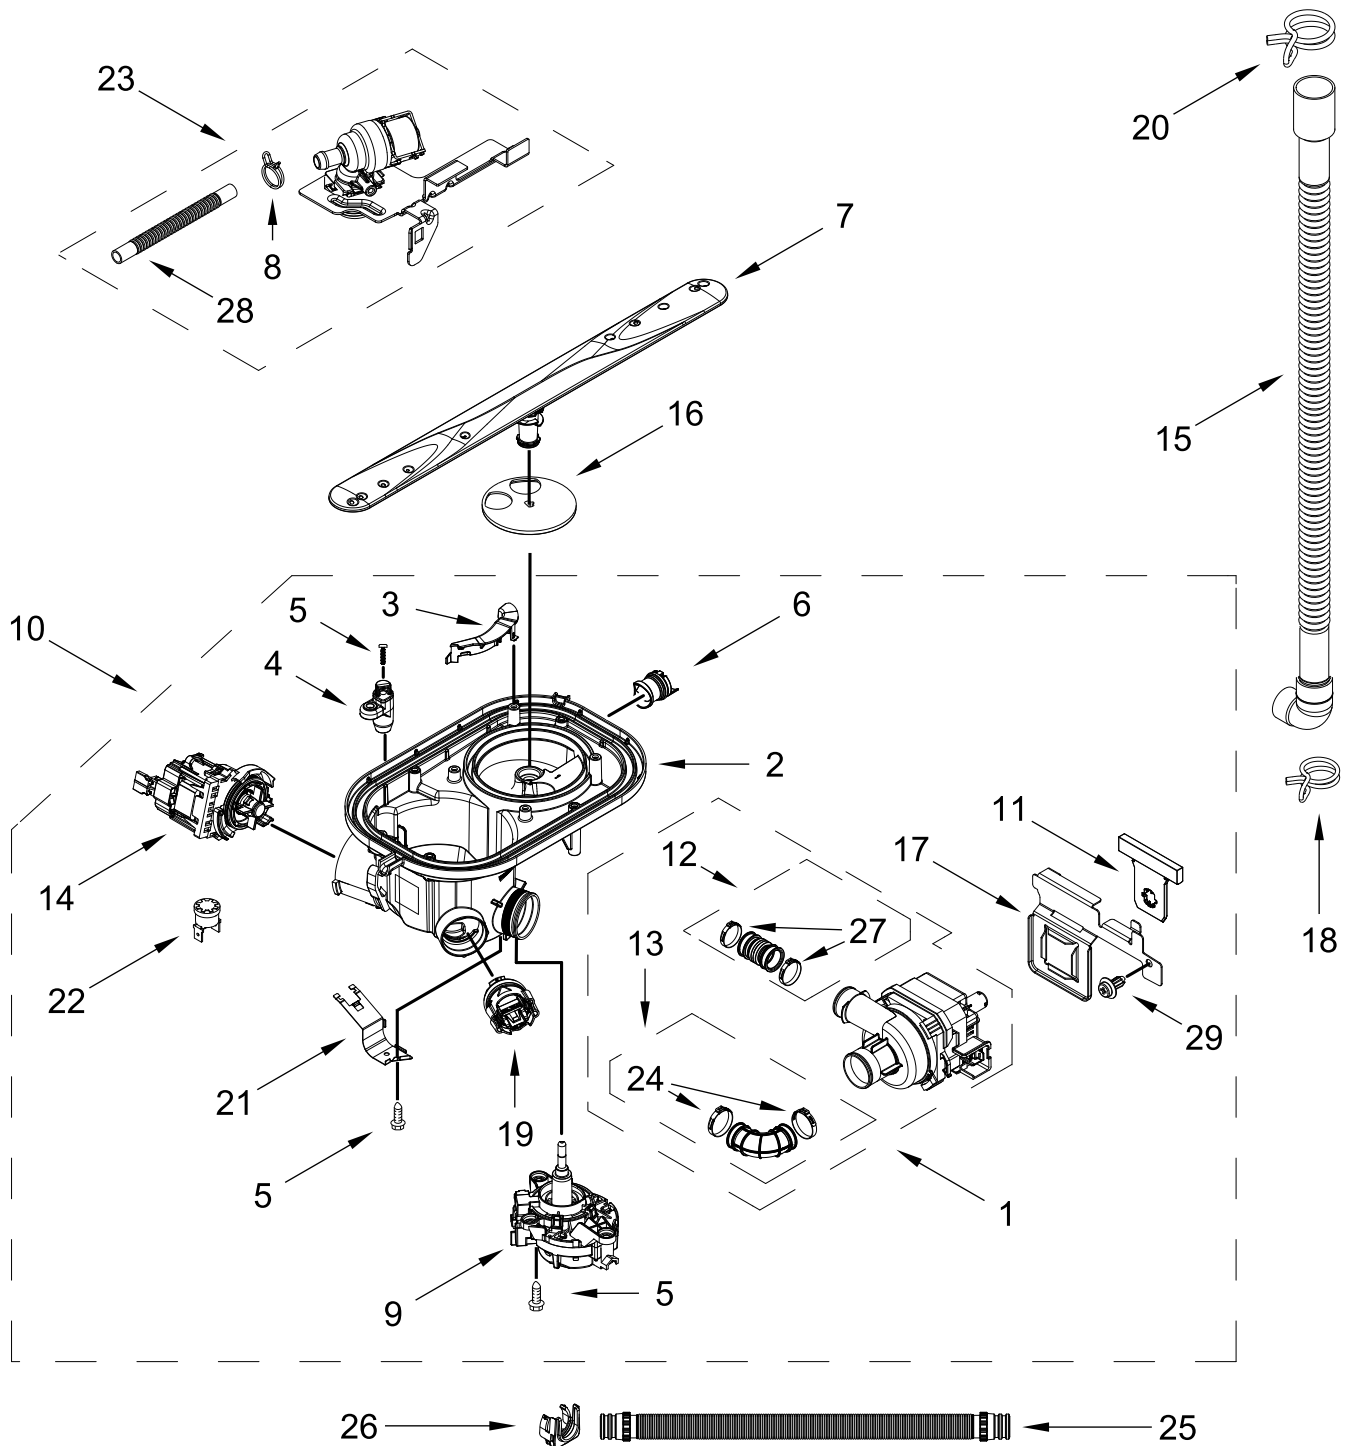

PUMP, WASHARM AND MOTOR PARTS

PUMP, WASHARM AND MOTOR PARTS

<u>Illus. No.</u>	<u>Part No.</u>	<u>Description</u>	<u>Illus. No.</u>	<u>Part No.</u>	<u>Description</u>	<u>Illus. No.</u>	<u>Part No.</u>	<u>Description</u>
1	W11035712	Pump Assembly	10	W11299377	Motor & Sump Assembly	20	370445	Clamp, Hose
2	W11034554	Sump with Seal (Includes 3, 4, 5, 6 & 9)	11	W11450247	Isolator, Rear Motor	21	W11163419	Bracket, Thermostat
3	W10891543	Diffuser, Inlet	12	W11250985	Hose, Pressure	22	W11193089	Thermostat (Included with Main Wiring Harness)
4	W11050773	Drain Vent Assembly	13	W10900389	Hose, Suction	23	W11025970	Fill Valve Assembly
5	9741232	Screw	14	W11035709	Motor, Drain	24	W11122851	Clamp, Hose
6	W10891547	Check Valve, Drain	15	W11131184	Hose, Drain	25	W11036159	Hose
7	W11164607	Wash Arm Assembly	16	W11175571	Disc, Diverter	26	W11036143	Clip, Hose
8	371505	Clamp, Hose	17	W11497568	Bracket, Rear Motor	27	W10466656	Clamp, Hose
9		Diverter Valve Motor (Not Serviced)	18	W11236576	Clamp, Hose	28	W11036287	Hose, Inlet
			19	W11126174	Indicator, Optical Wash	29	W11418271	Fastener