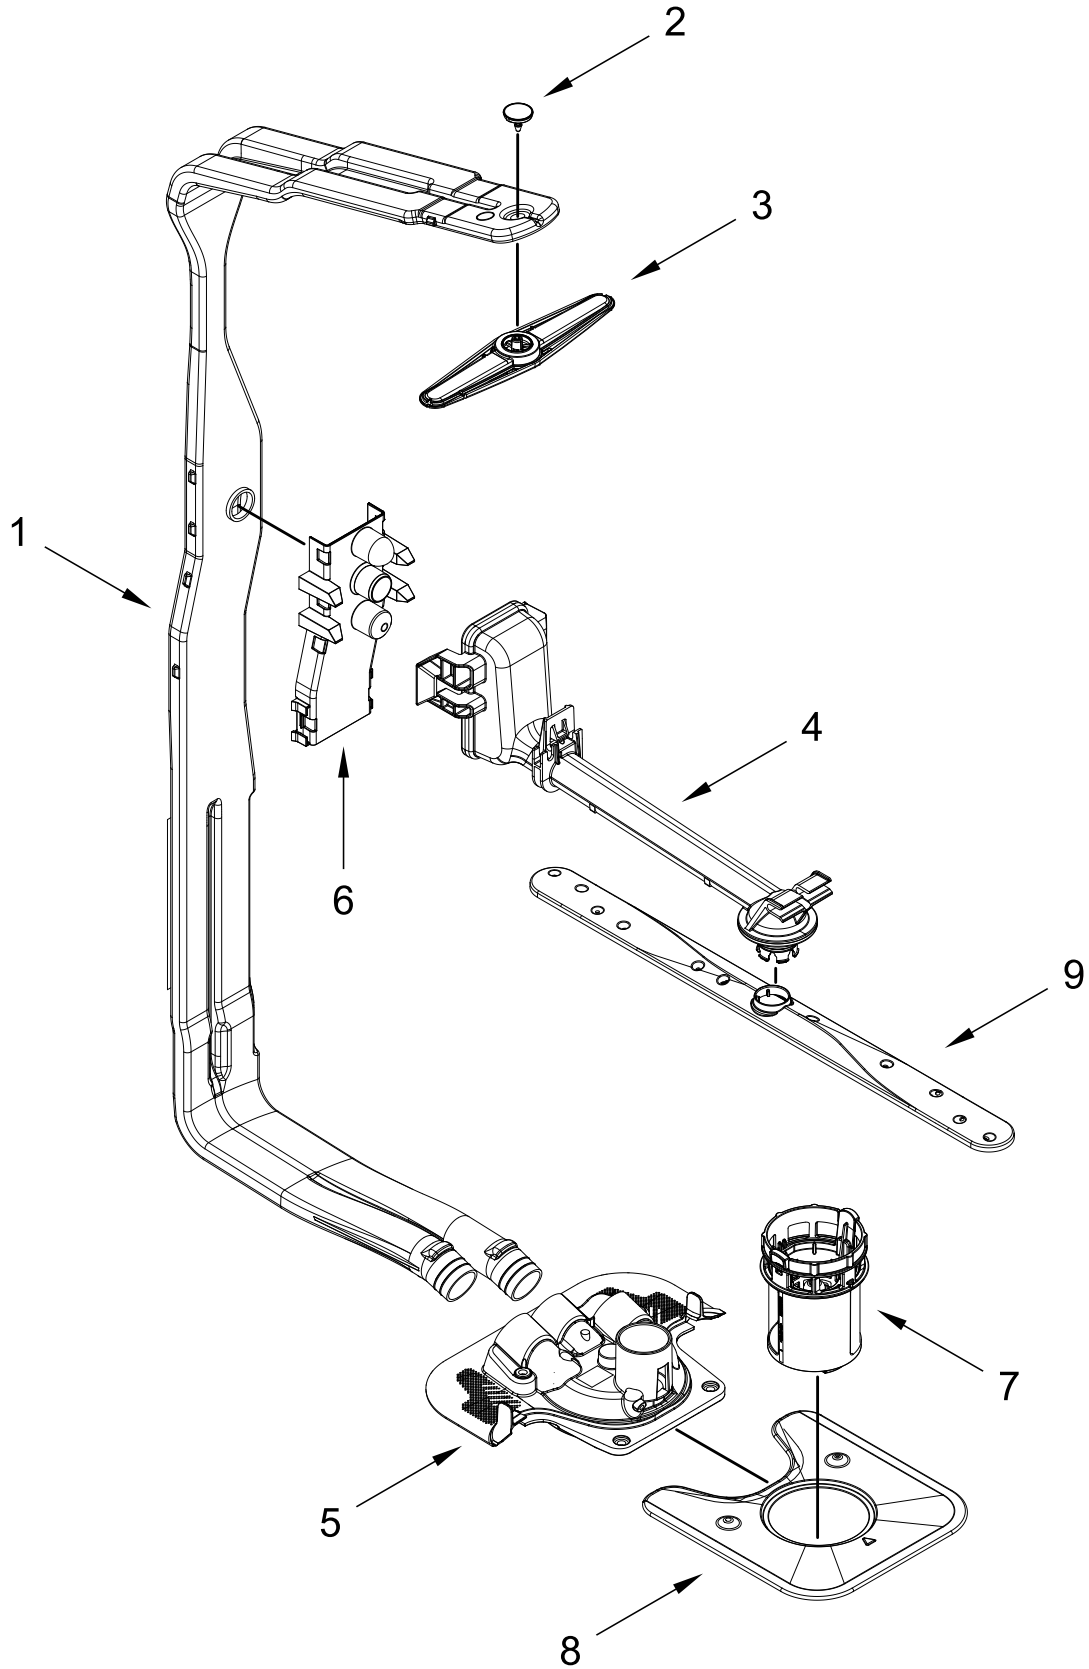

UPPER WASH AND RINSE PARTS

UPPER WASH AND RINSE PARTS

<u>Illus.</u> <u>No.</u>	<u>Part No.</u>	<u>Description</u>	<u>Illus.</u> <u>No.</u>	<u>Part No.</u>	<u>Description</u>	<u>Illus.</u> <u>No.</u>	<u>Part No.</u>	<u>Description</u>
1	W11507999	Feed Tube Assembly	5	W11128231	Cover, Diverter	8	W10891539	Screen
2	W11039888	Retainer	6	W10892836	Retainer, Docking (2nd Level)	9	W11043437	Sprayarm, Upper
3	W11039869	Sprayarm, Third Level	7	W10891533	Filter			
4	W11043452	Manifold