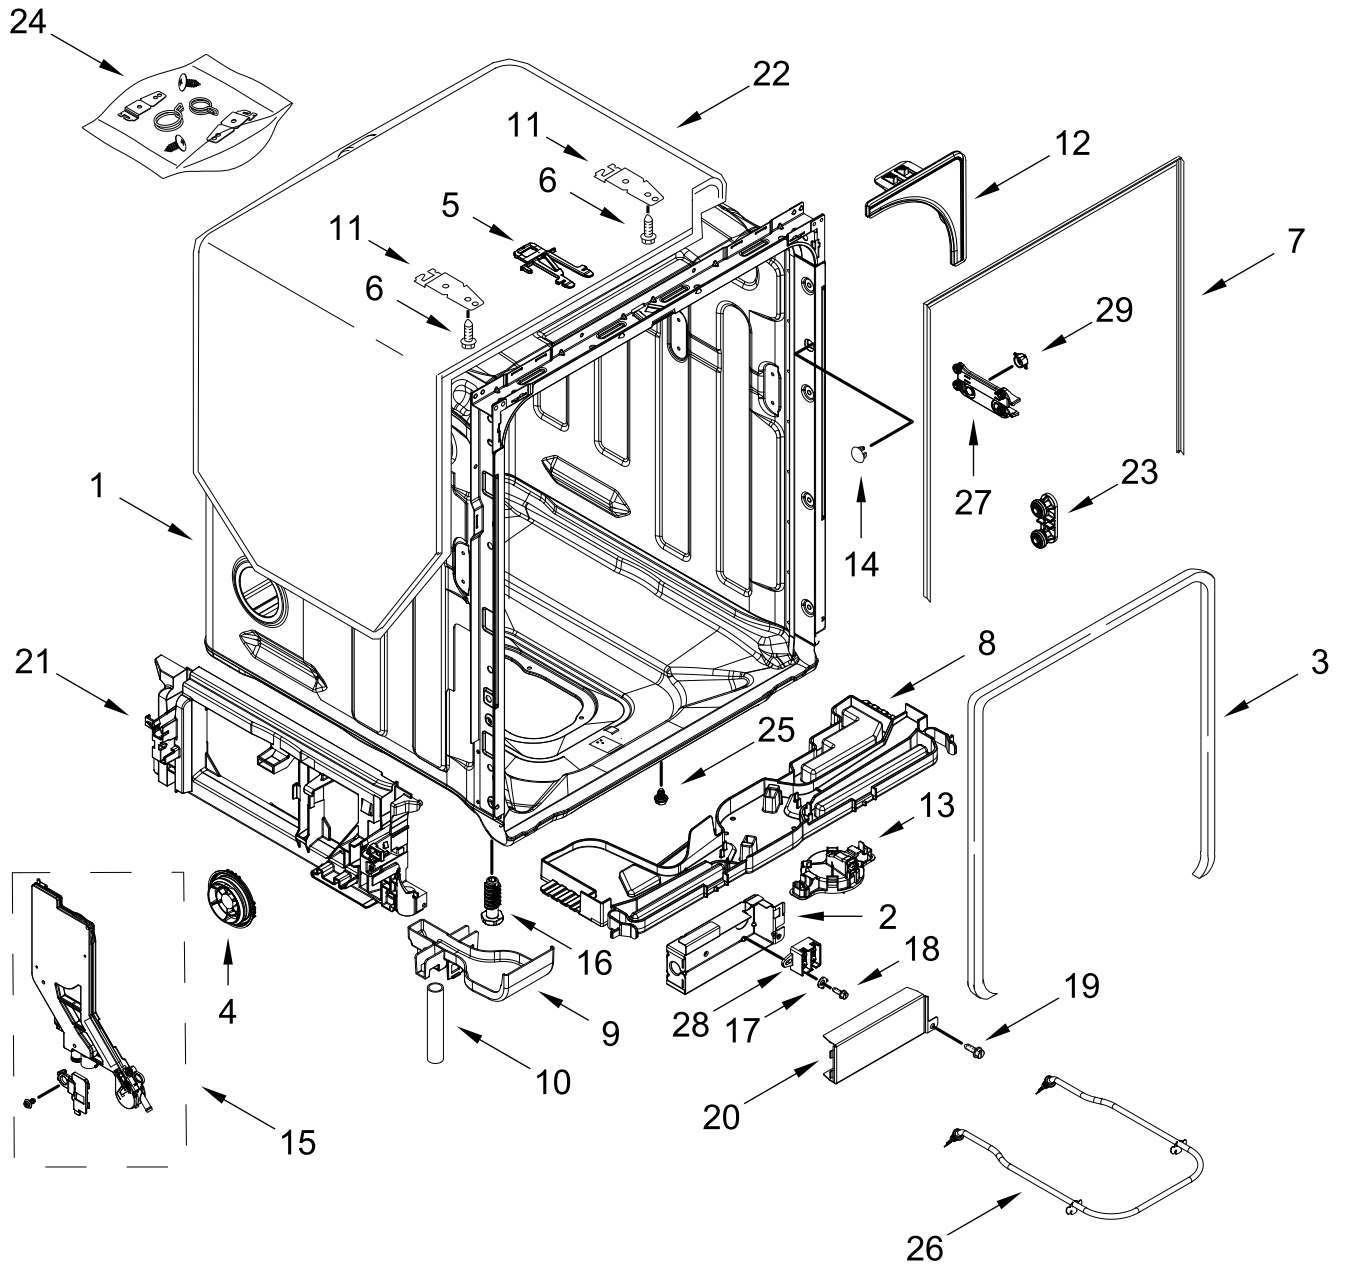

TUB AND FRAME PARTS

TUB AND FRAME PARTS

<u>Illus.</u> <u>No.</u>	<u>Part No.</u>	<u>Description</u>	<u>Illus.</u> <u>No.</u>	<u>Part No.</u>	<u>Description</u>	<u>Illus.</u> <u>No.</u>	<u>Part No.</u>	<u>Description</u>
1	W11120458	Tub Assembly (includes gasket)	14	W11184083	Plug, Tub	24	W11362501	Miscellaneous Parts Bag (Contains 2 Screws, 2 Clamps, & 2 Brackets)
2	W11226744	Base, Terminal Box	15	W11429970	Water Inlet Assembly			
3	W11035860	Gasket, Tub	16	W11455395	Leg, Leveling	25	3400892	Screw
4	W11429974	Nut, Water Inlet	17	3378128	Washer, Pronged Cup	26	W11536143	Heater Element Assembly
5	W11090487	Strike, Latch	18	3400014	Screw, Grounding	27		Tub Mount, Third Level Rack
6	W11296374	Screw	19	W10277003	Screw			
7	W11165091	Seal, Cabinet	20	W11226746	Cover, Terminal Box			
8	W11025993	Drip Tray	21		Side Support, Tub		W11094449	Left Hand
9	W11025986	Funnel, Overfill Protection		W10920122	Left Hand		W11256437	Right Hand
10	W11025988	Funnel Extension		W10920120	Right Hand	28	W11132441	Terminal Block
11	8269145	Bracket, Undercounter	22	W11158115	Shield, Tub Sound	29	W10920244	Nut, Tub
12	W11165093	Cover, Tub Corner	23	W11048217	Tub Mount, Upper Rack			
13	W11255994	Float Switch