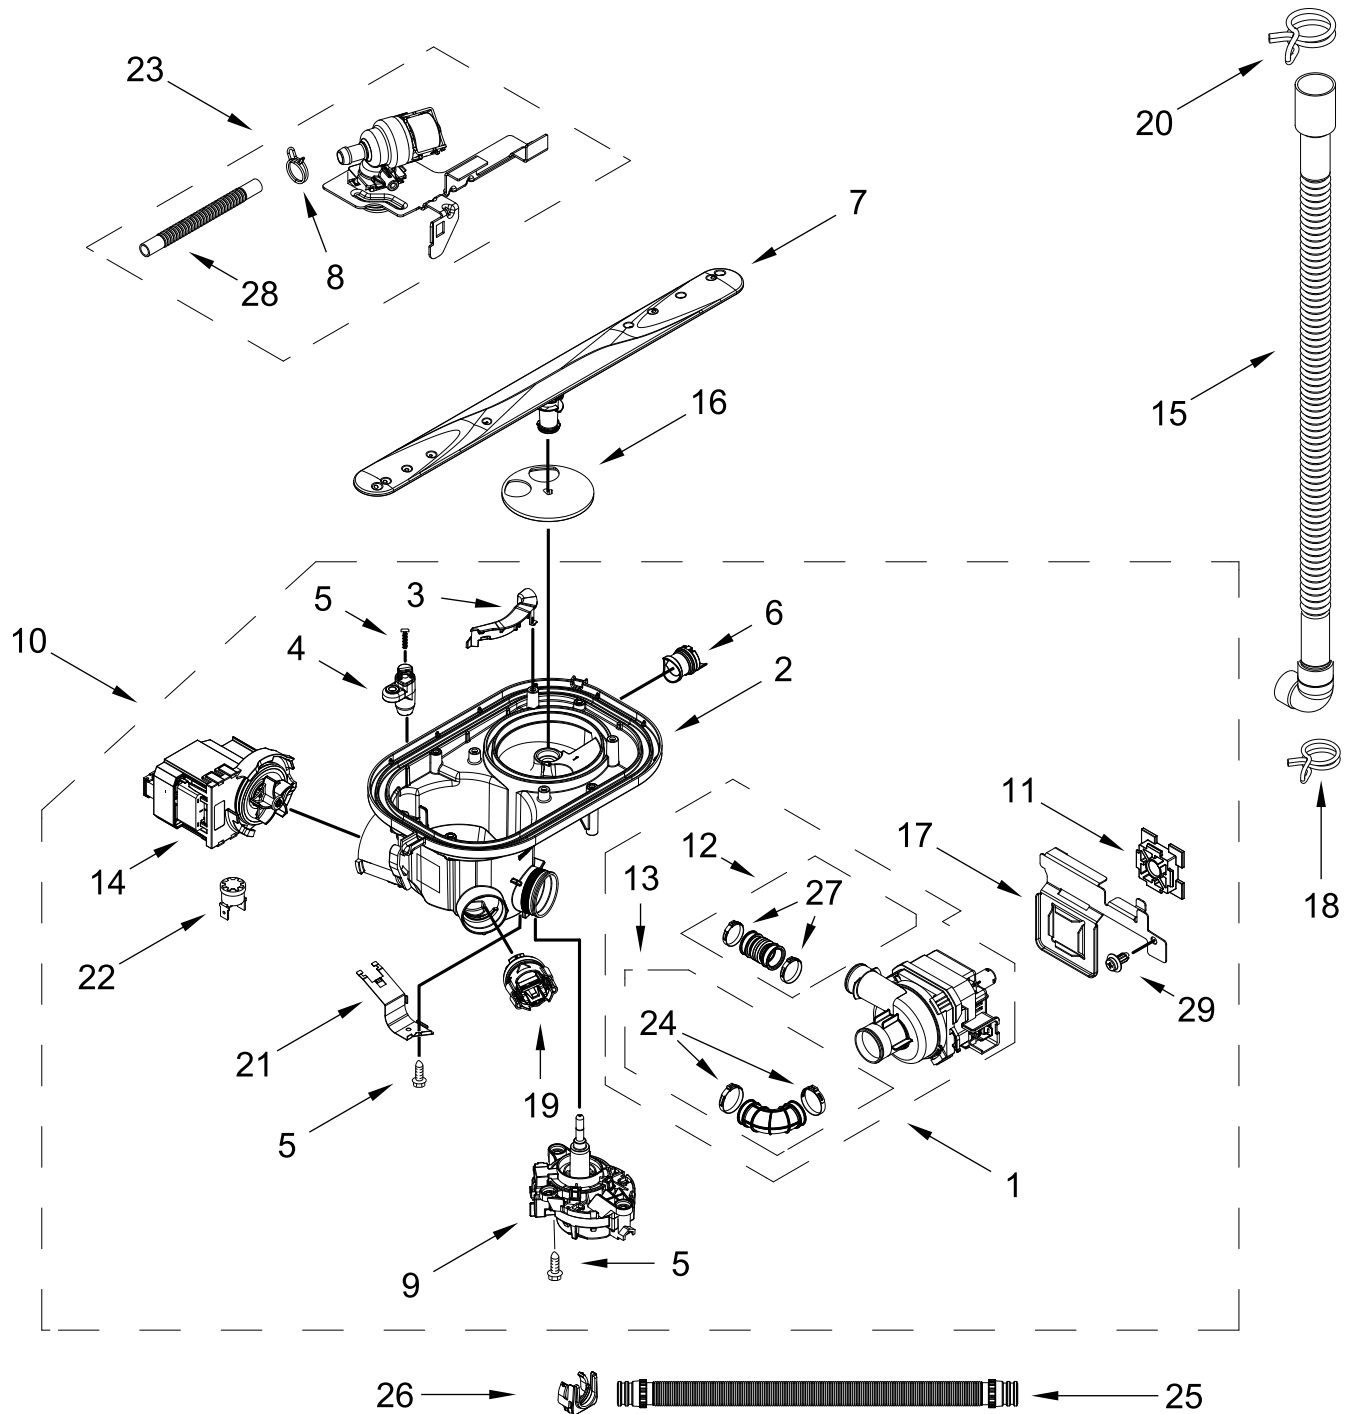

PUMP, WASHARM AND MOTOR PARTS

PUMP, WASHARM AND MOTOR PARTS

<u>Illus. No.</u>	<u>Part No.</u>	<u>Description</u>	<u>Illus. No.</u>	<u>Part No.</u>	<u>Description</u>	<u>Illus. No.</u>	<u>Part No.</u>	<u>Description</u>
1	W11035712	Pump Assembly	10	W11299377	Motor & Sump Assembly	20	370445	Clamp, Hose
2	W11034554	Sump with Seal (Includes 3, 4, 5, 6 & 9)	11	W11450247	Isolator, Rear Motor	21	W11163419	Bracket, Thermostat
3	W10891543	Diffuser, Inlet	12	W11250985	Hose, Pressure	22	W11193089	Thermostat (Included with Main Wiring Harness)
4	W11050773	Drain Vent Assembly	13	W10900389	Hose, Suction	23	W11025970	Fill Valve Assembly
5	9741232	Screw	14	W11035709	Motor, Drain	24	W11122851	Clamp, Hose
6	W10891547	Check Valve, Drain	15	W11131184	Hose, Drain	25	W11036159	Hose
7	W11164607	Wash Arm Assembly	16	W11175571	Disc, Diverter	26	W11036143	Clip, Hose
8	371505	Clamp, Hose	17	W11497568	Bracket, Rear Motor	27	W10466656	Clamp, Hose
9		Diverter Valve Motor (Not Serviced)	18	W11236576	Clamp, Hose	28	W11036287	Hose, Inlet
			19	W11126174	Indicator, Optical Wash	29	W11418271	Fastener