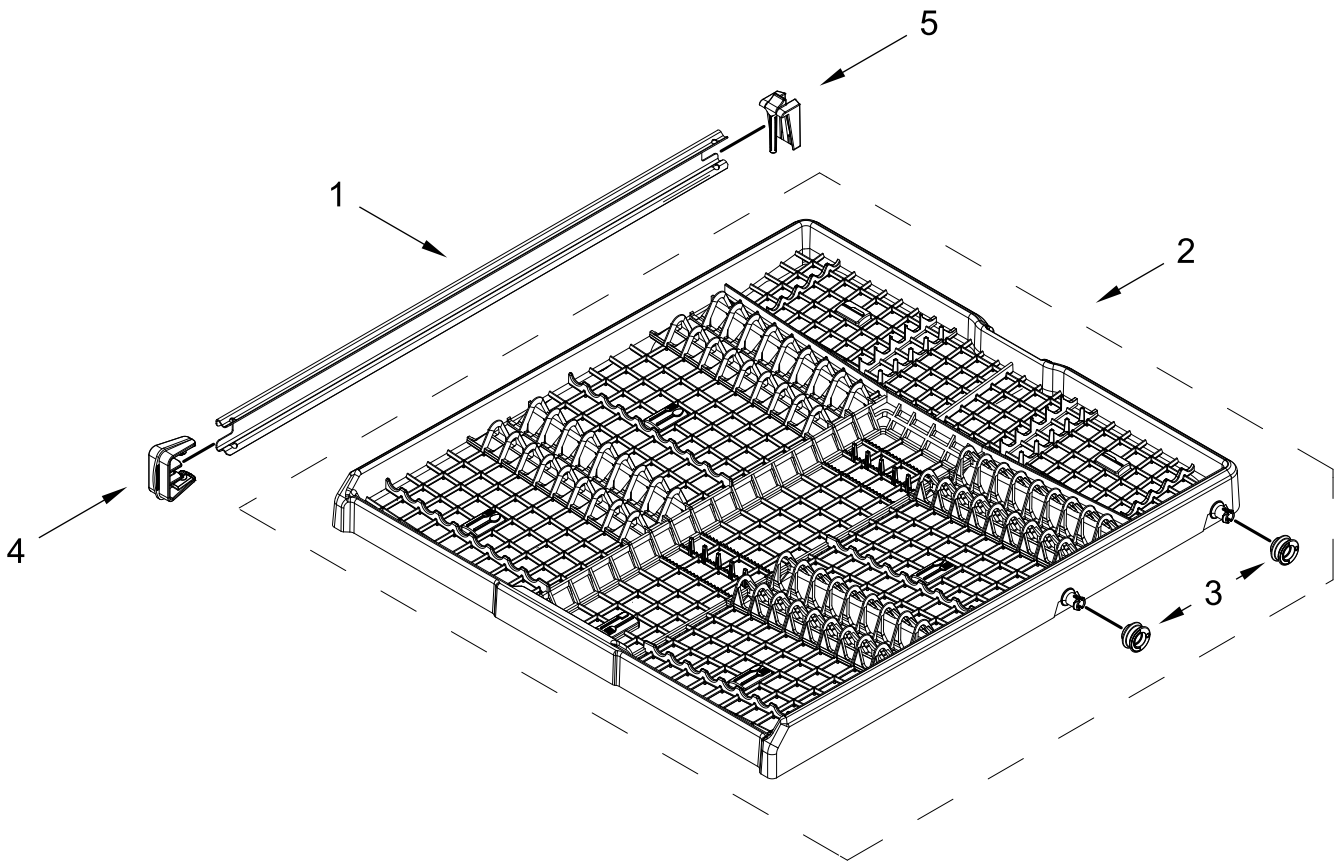

THIRD LEVEL RACK AND TRACK PARTS

THIRD LEVEL RACK AND TRACK PARTS

<u>Illus.</u> <u>No.</u>	<u>Part No.</u>	<u>Description</u>	<u>Illus.</u> <u>No.</u>	<u>Part No.</u>	<u>Description</u>	<u>Illus.</u> <u>No.</u>	<u>Part No.</u>	<u>Description</u>
1	W11441109	Track, Dishrack	3	W11048219	Wheel	4	W11084874	Track Stop, Front
2	W11540175	Rack, Third Level				5	W11084872	Track Stop, Rear