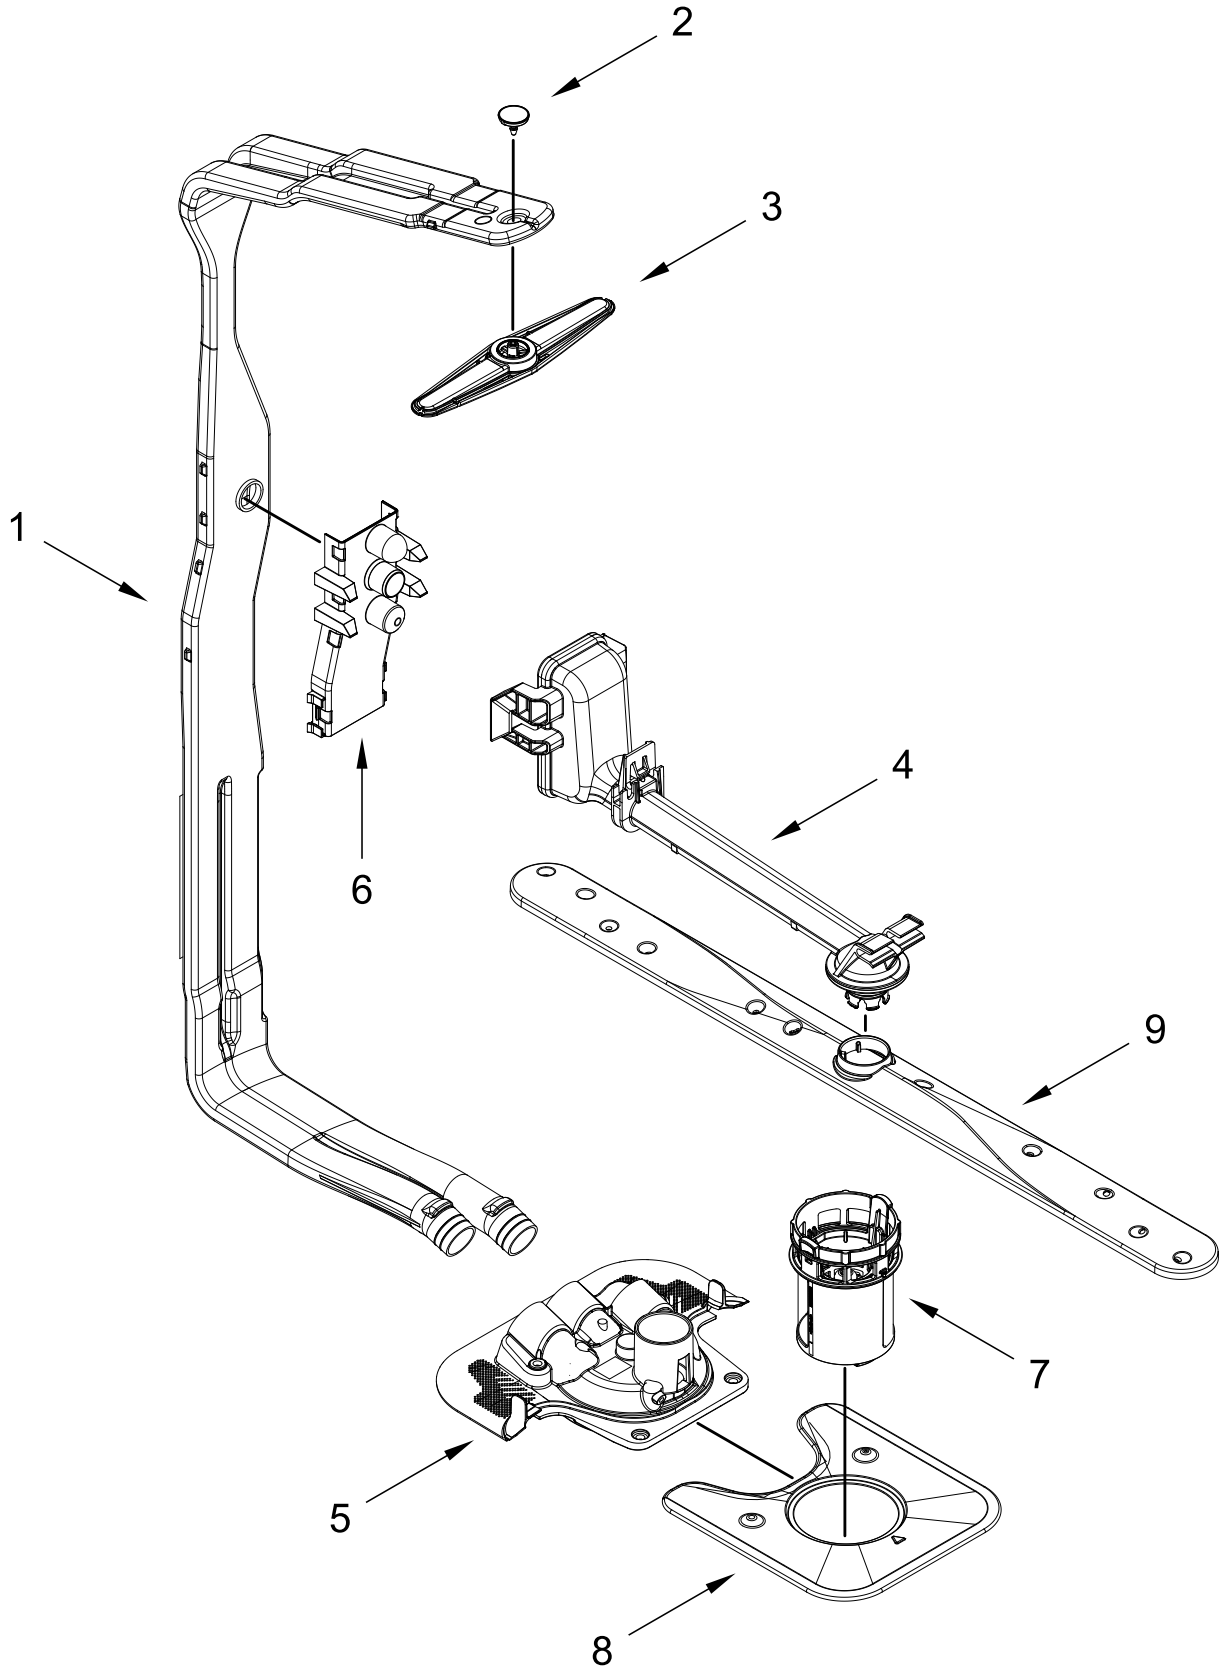

UPPER WASH AND RINSE PARTS

UPPER WASH AND RINSE PARTS

<u>Illus.</u> <u>No.</u>	<u>Part No.</u>	<u>Description</u>	<u>Illus.</u> <u>No.</u>	<u>Part No.</u>	<u>Description</u>	<u>Illus.</u> <u>No.</u>	<u>Part No.</u>	<u>Description</u>
1	W11507999	Feed Tube Assembly	5	W11128231	Cover, Diverter	8	W10891539	Screen
2	W11039888	Retainer	6	W10892836	Retainer, Docking (2nd Level)	9	W11043437	Sprayarm, Upper
3	W11039869	Sprayarm, Third Level	7	W10891533	Filter			
4	W11043452	Manifold