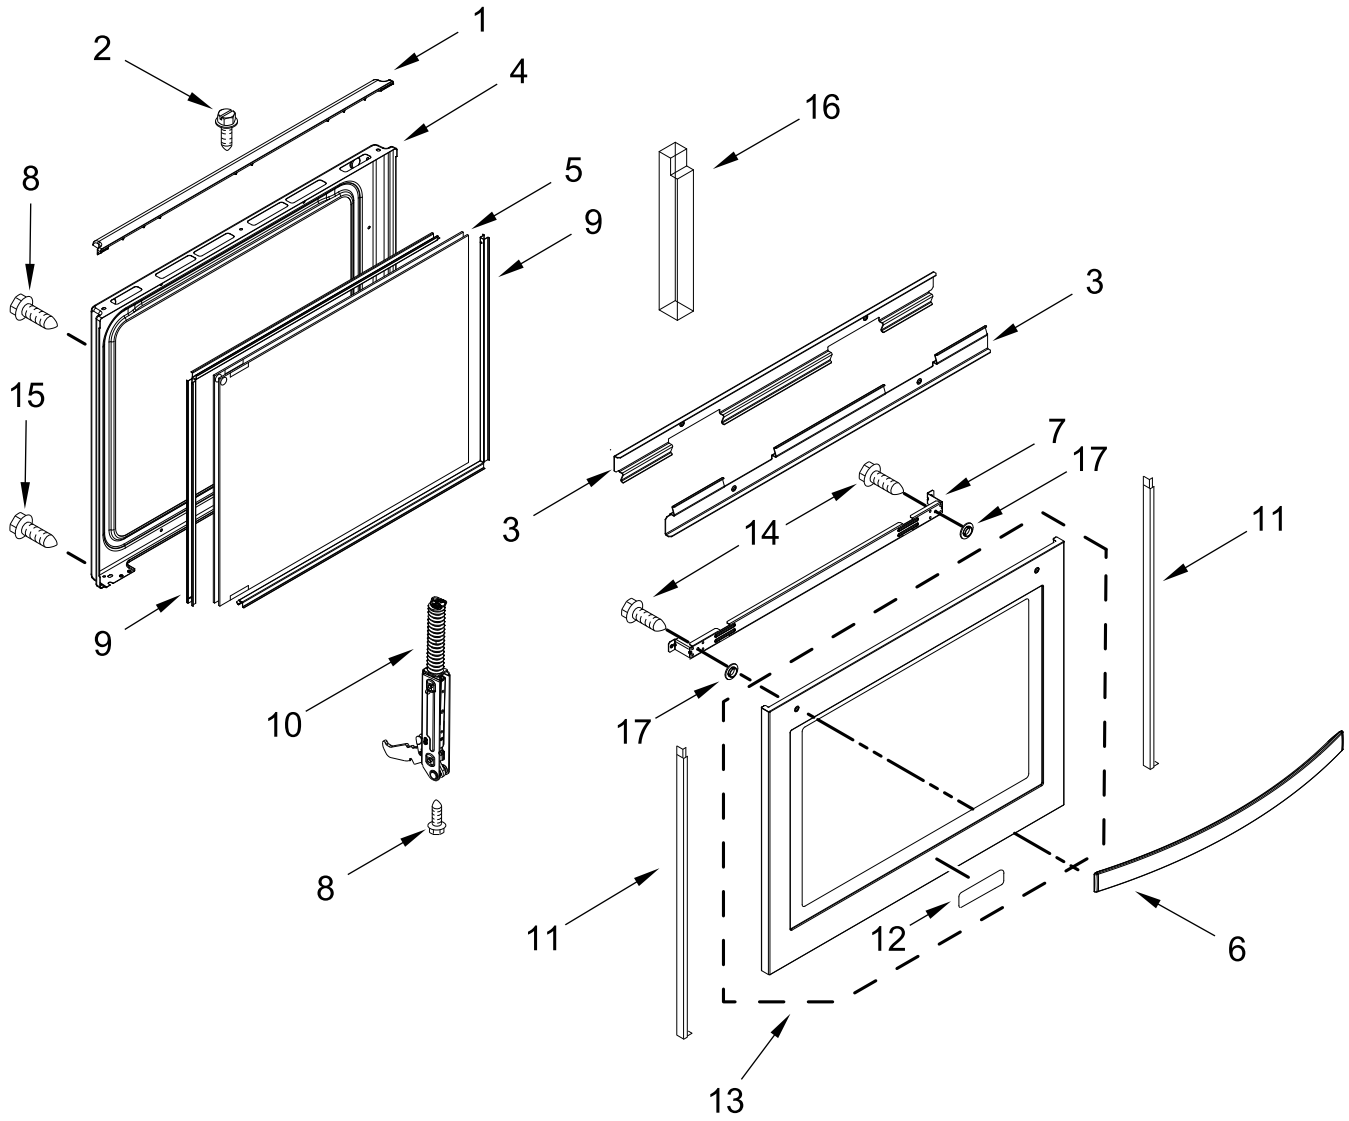

DOOR PARTS

DOOR PARTS

<u>Illus.</u> <u>No.</u>	<u>Part No.</u>	<u>Description</u>
1		Trim, Vent
	W10887939	Black
2	3196184	Screw
3	W10813140	Rail, Horizontal Support
4	W10826568	Liner, Door
5	W11223202	Glass, Inner
6		Handle, Door
	W10918786	Stainless