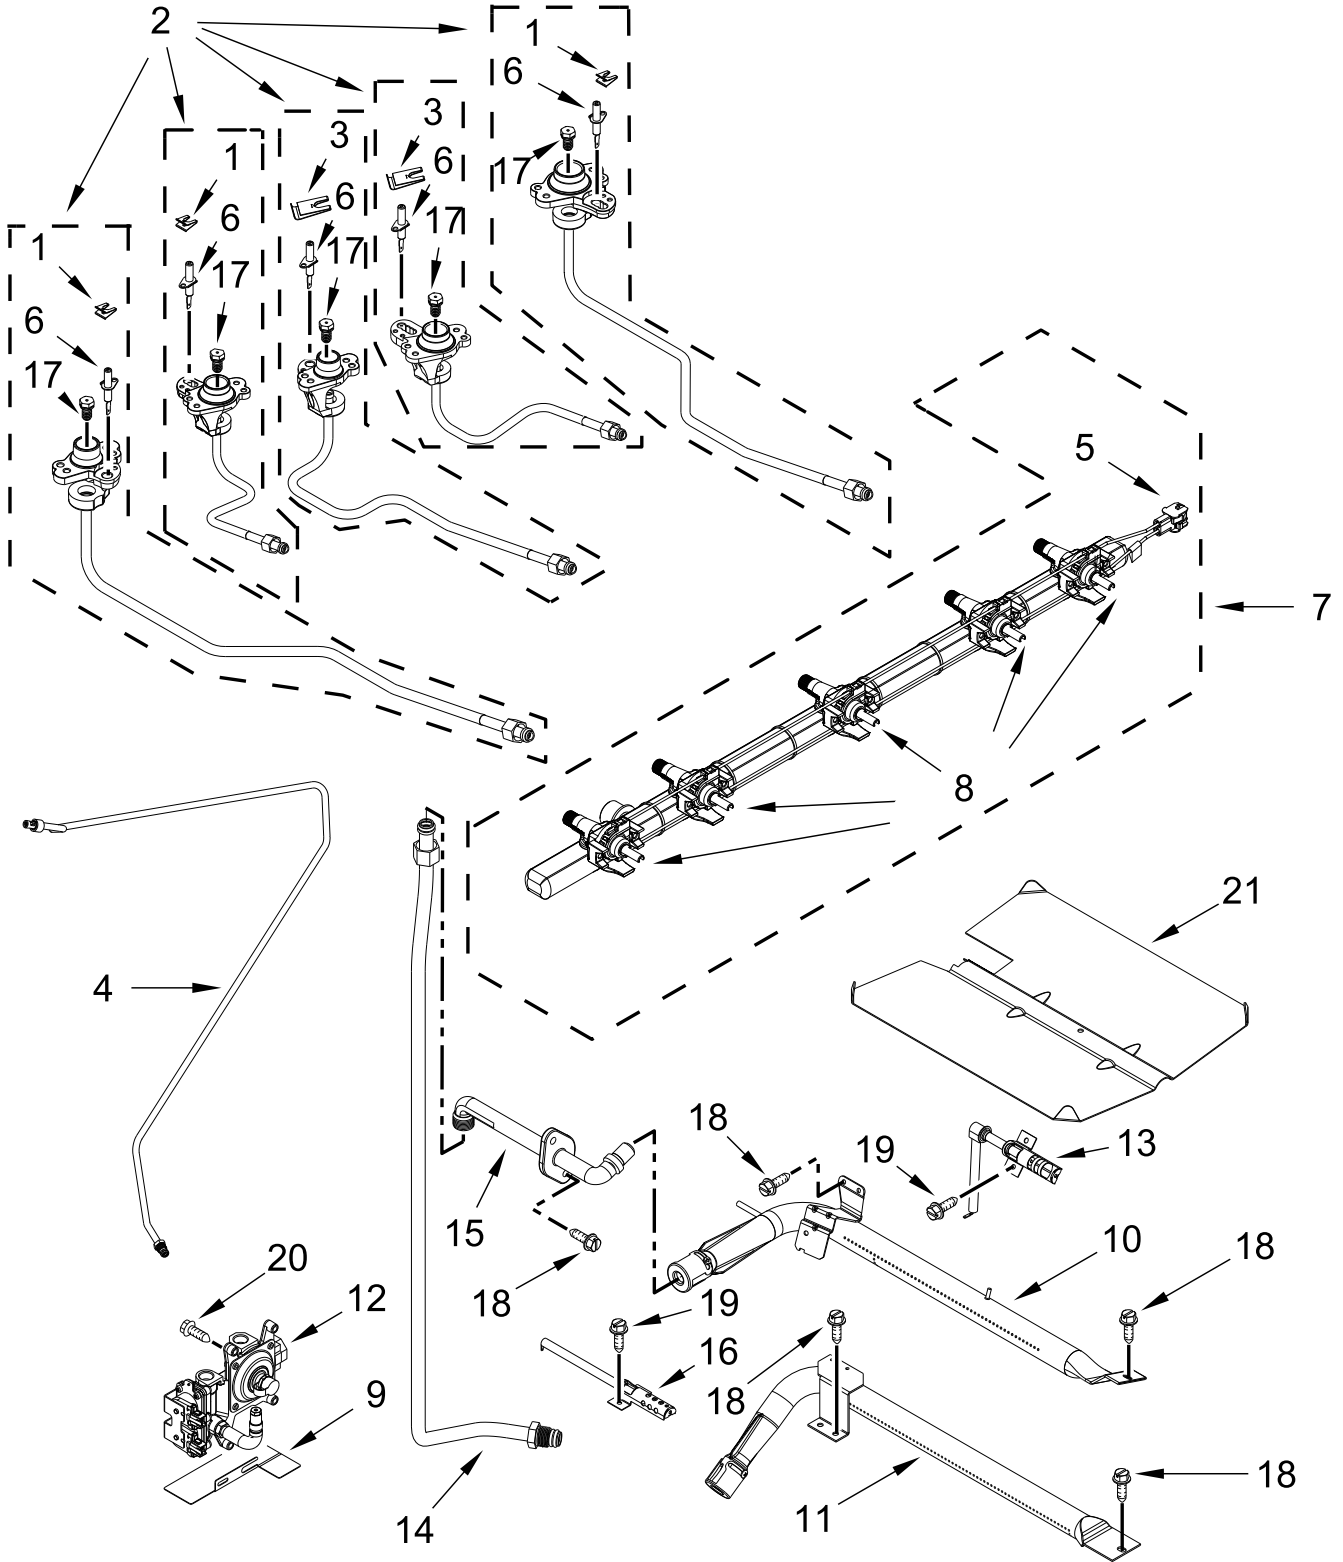

CHASSIS PARTS

<u>Illus. No.</u>	<u>Part No.</u>	<u>Description</u>	<u>Illus. No.</u>	<u>Part No.</u>	<u>Description</u>	<u>Illus. No.</u>	<u>Part No.</u>	<u>Description</u>
1	W10614920	Assembly, Flue	21	W11491752	Gasket, Door	39	W11350452	Spark Module
2	9758701	Spacer, Door	22	W10031780	Screw	40	W11206138	Guard, Splash
3	W10273002	Bracket, Oven Support	23	W10162241	Channel, Rear	41	W10162254	Duct, Cooling
4		Panel, Side	24	W10273192	Rod, Door Switch	42	W10162255	Duct, Cover
	W10162245	Black	25	W10910642	Cord, Power	43	W11379356	Pan, Bake
5	W11467246	Cooling Fan	26	W10035900	Support, Oven Bottom	44	W10289168	Box, Burner SI
6	W11511828	Switch, Door	27	W10541959	Shield, Bake	45	W10162257	Duct, Cooktop
7	W10531060	Rack, Oven	28	W11634772	Light Assembly	46	W10435470	Brace, Main Back
8	W10289145	Rack, Oven (Gull-Wing)	29	W10571723	Bulb, Halogen 40 Watts			FOLLOWING PARTS NOT ILLUSTRATED
9	W10289077	Receiver, Hinge	30	W10341186	Front Foot Assembly	4820F015-59		Insulation, Strap
10	W10058460	Foot, Leveling	31	W10390008	Base Rail Assembly (Left)	W10289173		Insulation, Wrap
11	W10211368	Bottom, Oven		W10390007	Base Rail Assembly (Right)	W10162240		Insulation, Back
12	W10586204	Sensor				3196896		Clip, Wire
13	3601P356-45	Baffle, Bake Burner	32	W11216156	Box, Burner	W11504279		Kit, LP 5 Orifice Conversion
14	3196178	Screw	33	W11353926	Convection Assembly	W10566535		LP Conversion Kit (Bake and Broil)
15	W10162249	Cover, Wire	34	W10346154	Cover, Convection	W10400494		Orifice, LP Bake
16	W11040249	Assembly, Flue (Upper)	35	W10362924	Screw	W10465078		Orifice, LP Broil
17	W10362924	Screw	36	W10818358	Shield, Wire			
18	W10323077	Diffuser, Flame	37	W10137382	Clip, Panel			
19	3196178	Screw	38	W10457998	Module, Spark (0 plus 2)			
20	W11379355	Cover, Back						

MANIFOLD PARTS