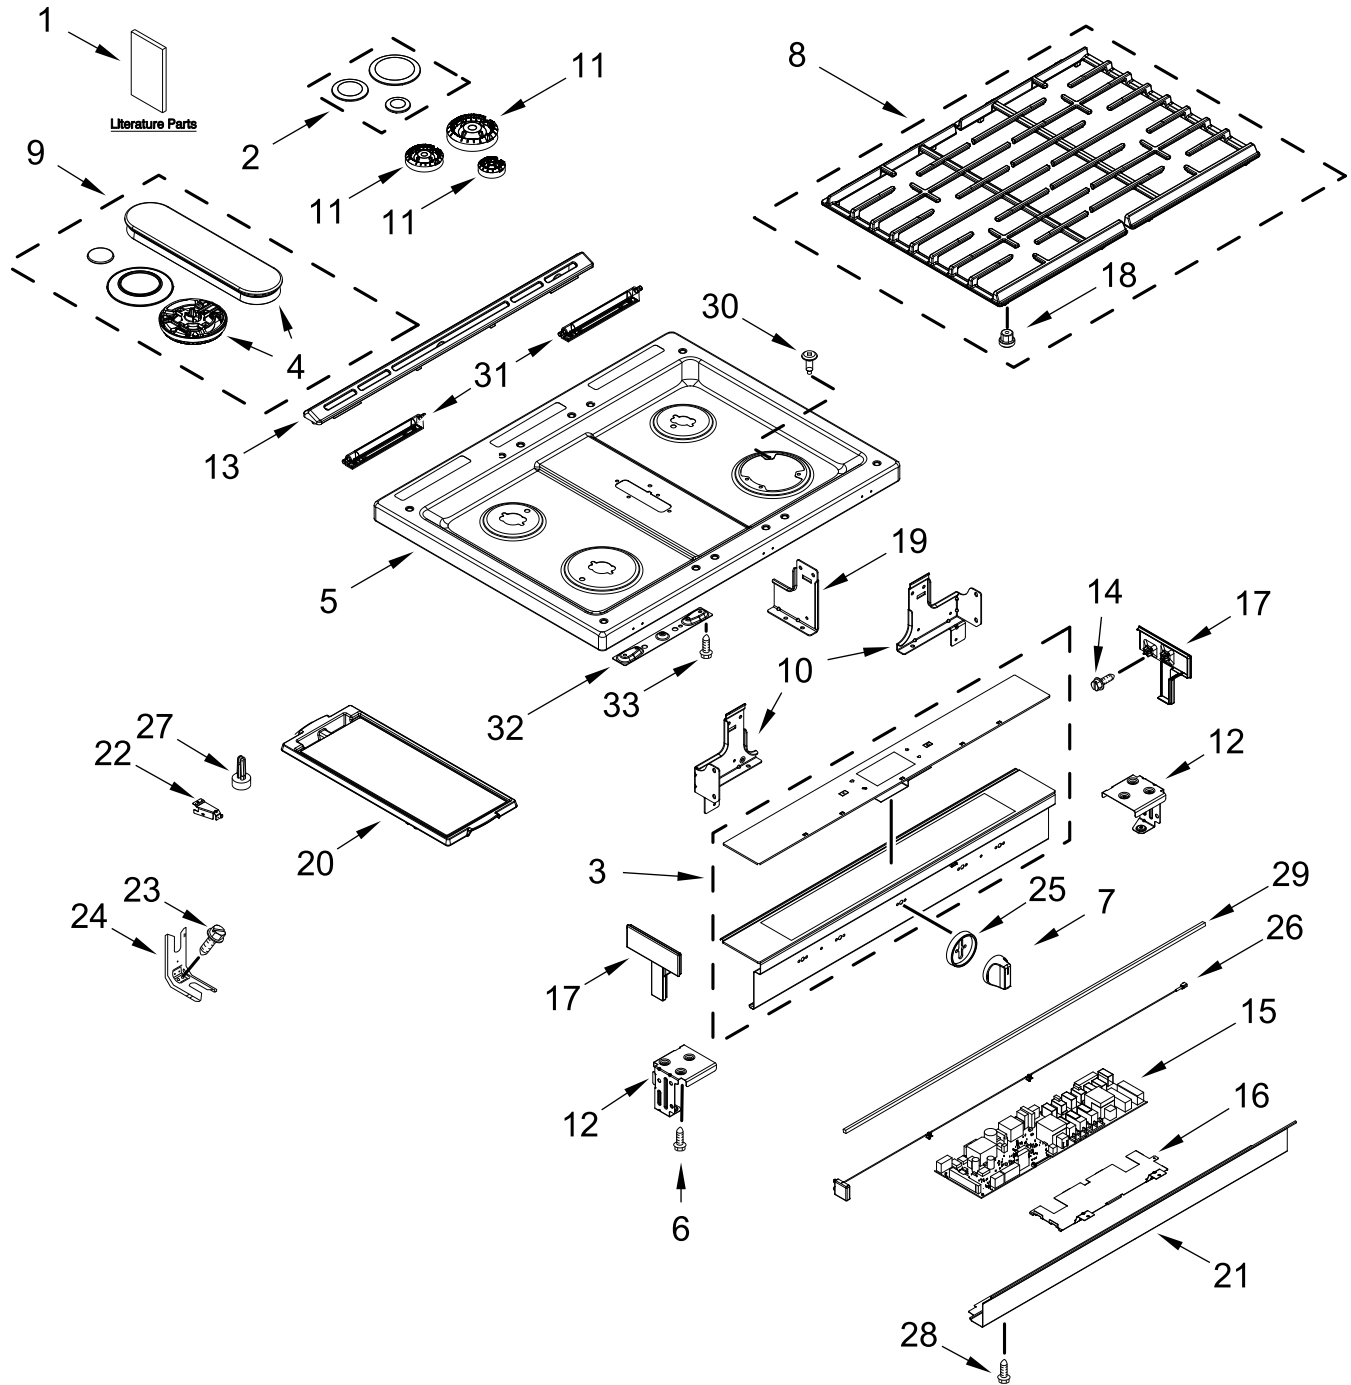

GAS RANGE

MODELS:

WEG750H0HZ6 (Stainless)

COOKTOP PARTS

COOKTOP PARTS

<u>Illus. No.</u>	<u>Part No.</u>	<u>Description</u>	<u>Illus. No.</u>	<u>Part No.</u>	<u>Description</u>	<u>Illus. No.</u>	<u>Part No.</u>	<u>Description</u>
1		Literature Parts	10	W10867593	Support, Cooktop (Left)	22	W10162253	Brace, Corner (Left)
	W11498994	Owners Manual					W10162252	Brace, Corner (Right)
	W11428052	Quick Start Guide		W10867592	Support, Cooktop (Right)	23	7101P485-60	Screw, Anti-Tip Kit
	W11565459	Tech Sheet	11	W11352193	Flame Spreader (Left Front)	24	W11379947	Bracket, Anti-Tip
2		Caps, Burner				25		Bezel
	W11498501	Black (Set of 3) (Left Front, Left Rear, Right Rear)		W11352195	Flame Spreader (Left Rear)		W10906020	Stainless
				W11352197	Flame Spreader (Right Rear)	26	W11516200	Antenna
3		Console				27	8016P022-60	Glide, Main Top
	W11295851	Stainless	12	W10828159	Base, Console (Left)	28	3196178	Screw
4	W10867781	Spreader, Flame (Right Front)		W10828160	Base, Console (Right)	29	W10612719	Gasket, Console and Cooktop
	W11357364	Spreader, Flame (Fish)	13		Trim, Vent	30	W11103318	Screw
		(Center)		W10577781	Black	31		Rear, Hinge-Grate (Stainless Model Only)
5		Cooktop	14	9780274	Screw	32	W10879790	Grate Hinge Spacer
	W11511787	Black	15	W11543343	Control, Electronic (Powermax)	33	3196184	Screw
6	3196160	Screw	16	W10908536	Bracket, Control			FOLLOWING PARTS NOT ILLUSTRATED
7		Knob	17		Endcap	W11456871		Harness, Main
	W10906401	Stainless		W10854356	Stainless (Left)	W10754419		Harness, Bake and Broil
8		Grate Kit		W10854360	Stainless (Right)		313438	Clip, Harness
	W11160332	Black	18	W10854253	Bumper		3196520	Clip, Wire
9	W11495472	Spreader, Flame Kit (Includes Burner Caps)	19	W10867600	Bracket, Console (Center)	7111P017-60		Clamp, Wire
		(Right Front and Center)	20	W11043399	Griddle	W10580229		Wire, Ground
			21		Console, Lower Panel			
				W10899344	Black			