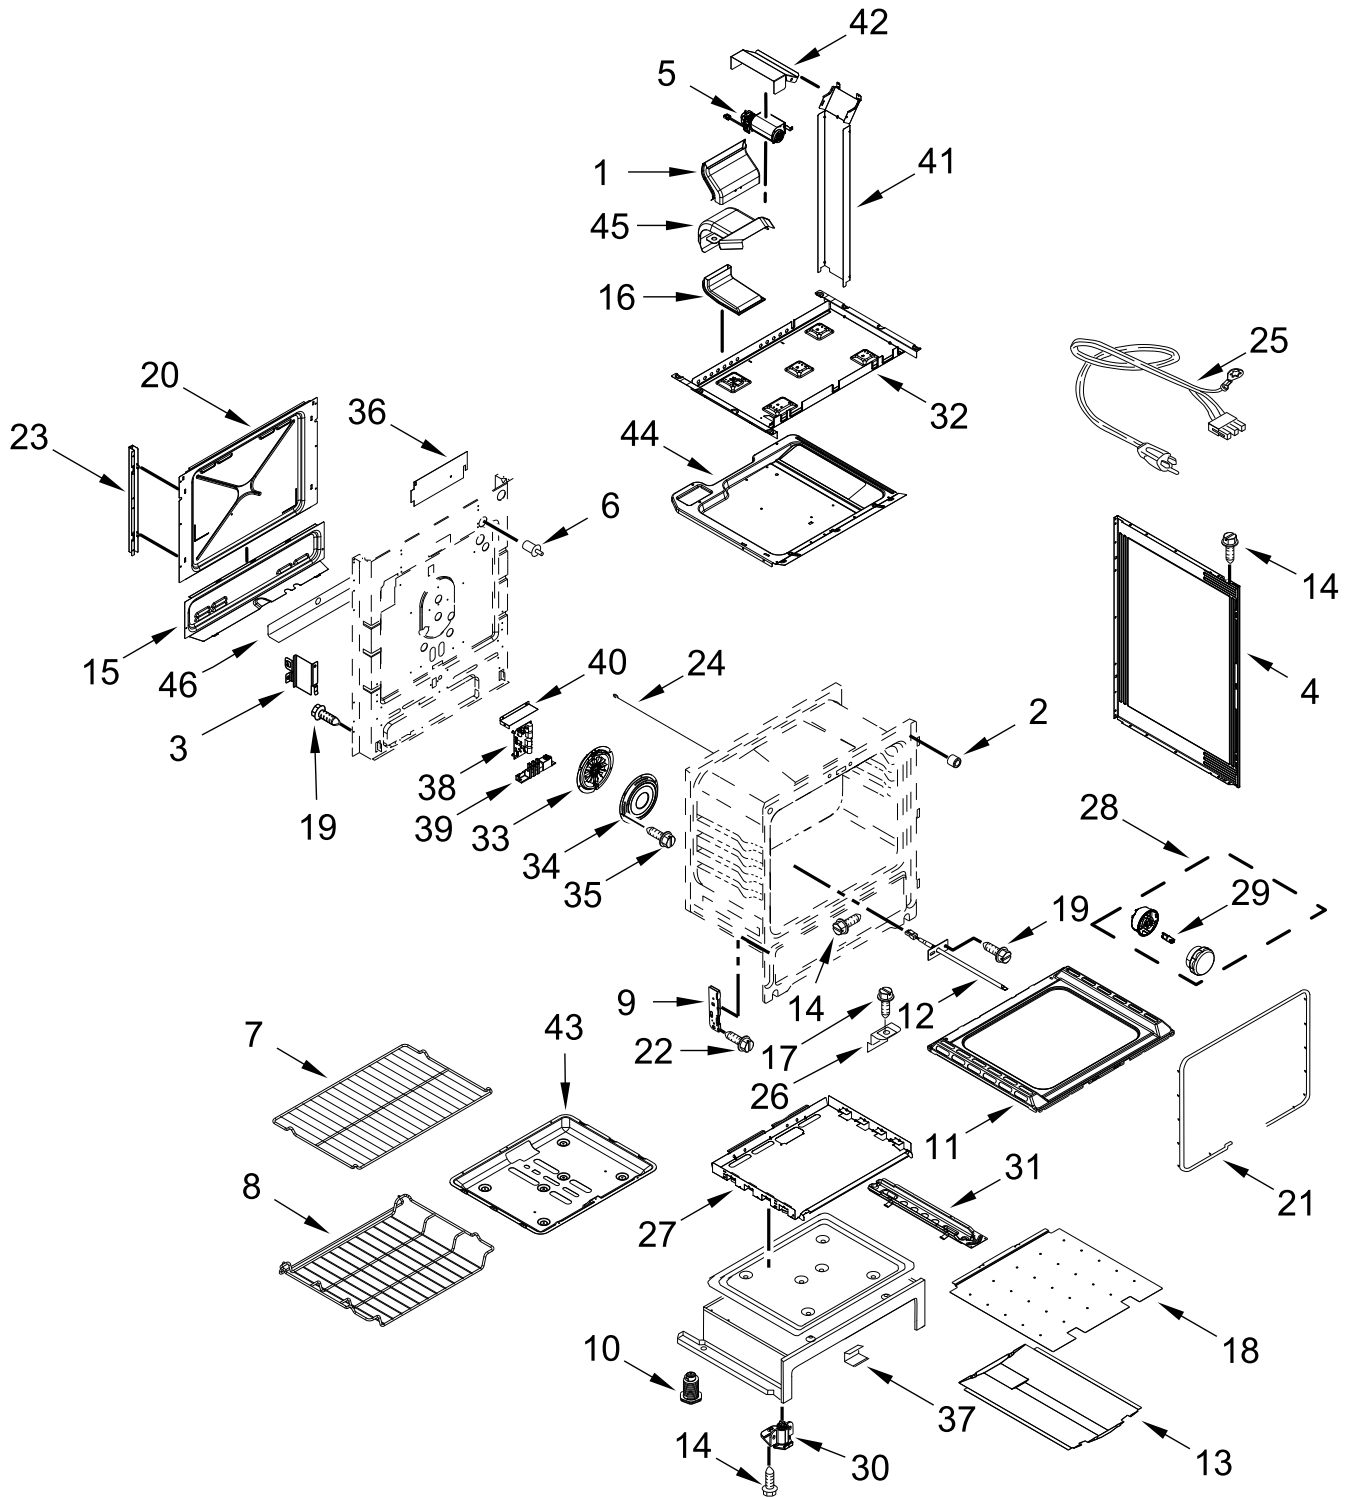

CHASSIS PARTS

CHASSIS PARTS

<u>Illus. No.</u>	<u>Part No.</u>	<u>Description</u>	<u>Illus. No.</u>	<u>Part No.</u>	<u>Description</u>	<u>Illus. No.</u>	<u>Part No.</u>	<u>Description</u>
1	W10614920	Assembly, Flue	21	W11491752	Gasket, Door	39	W11350452	Spark Module
2	9758701	Spacer, Door	22	W10031780	Screw	40	W11206138	Guard, Splash
3	W10273002	Bracket, Oven Support	23	W10162241	Channel, Rear	41	W10162254	Duct, Cooling
4		Panel, Side	24	W10273192	Rod, Door Switch	42	W10162255	Duct, Cover
	W10162245	Black	25	W10910642	Cord, Power	43	W11379356	Pan, Bake
5	W11467246	Cooling Fan	26	W10035900	Support, Oven Bottom	44	W10289168	Box, Burner SI
6	W11511828	Switch, Door	27	W10541959	Shield, Bake	45	W10162257	Duct, Cooktop
7	W10531060	Rack, Oven	28	W11634772	Light Assembly	46	W10435470	Brace, Main Back
8	W10289145	Rack, Oven (Gull-Wing)	29	W10571723	Bulb, Halogen 40 Watts			FOLLOWING PARTS NOT ILLUSTRATED
9	W10289077	Receiver, Hinge	30	W10341186	Front Foot Assembly	4820F015-59		Insulation, Strap
10	W10058460	Foot, Leveling	31	W10390008	Base Rail Assembly (Left)	W10289173		Insulation, Wrap
11	W10211368	Bottom, Oven		W10390007	Base Rail Assembly (Right)	W10162240		Insulation, Back
12	W10586204	Sensor				3196896		Clip, Wire
13	3601P356-45	Baffle, Bake Burner	32	W11216156	Box, Burner	W11504279		Kit, LP 5 Orifice Conversion
14	3196178	Screw	33	W11353926	Convection Assembly	W10566535		LP Conversion Kit (Bake and Broil)
15	W10162249	Cover, Wire	34	W10346154	Cover, Convection	W10400494		Orifice, LP Bake
16	W11040249	Assembly, Flue (Upper)	35	W10362924	Screw	W10465078		Orifice, LP Broil
17	W10362924	Screw	36	W10818358	Shield, Wire			
18	W10323077	Diffuser, Flame	37	W10137382	Clip, Panel			
19	3196178	Screw	38	W10457998	Module, Spark (0 plus 2)			
20	W11379355	Cover, Back