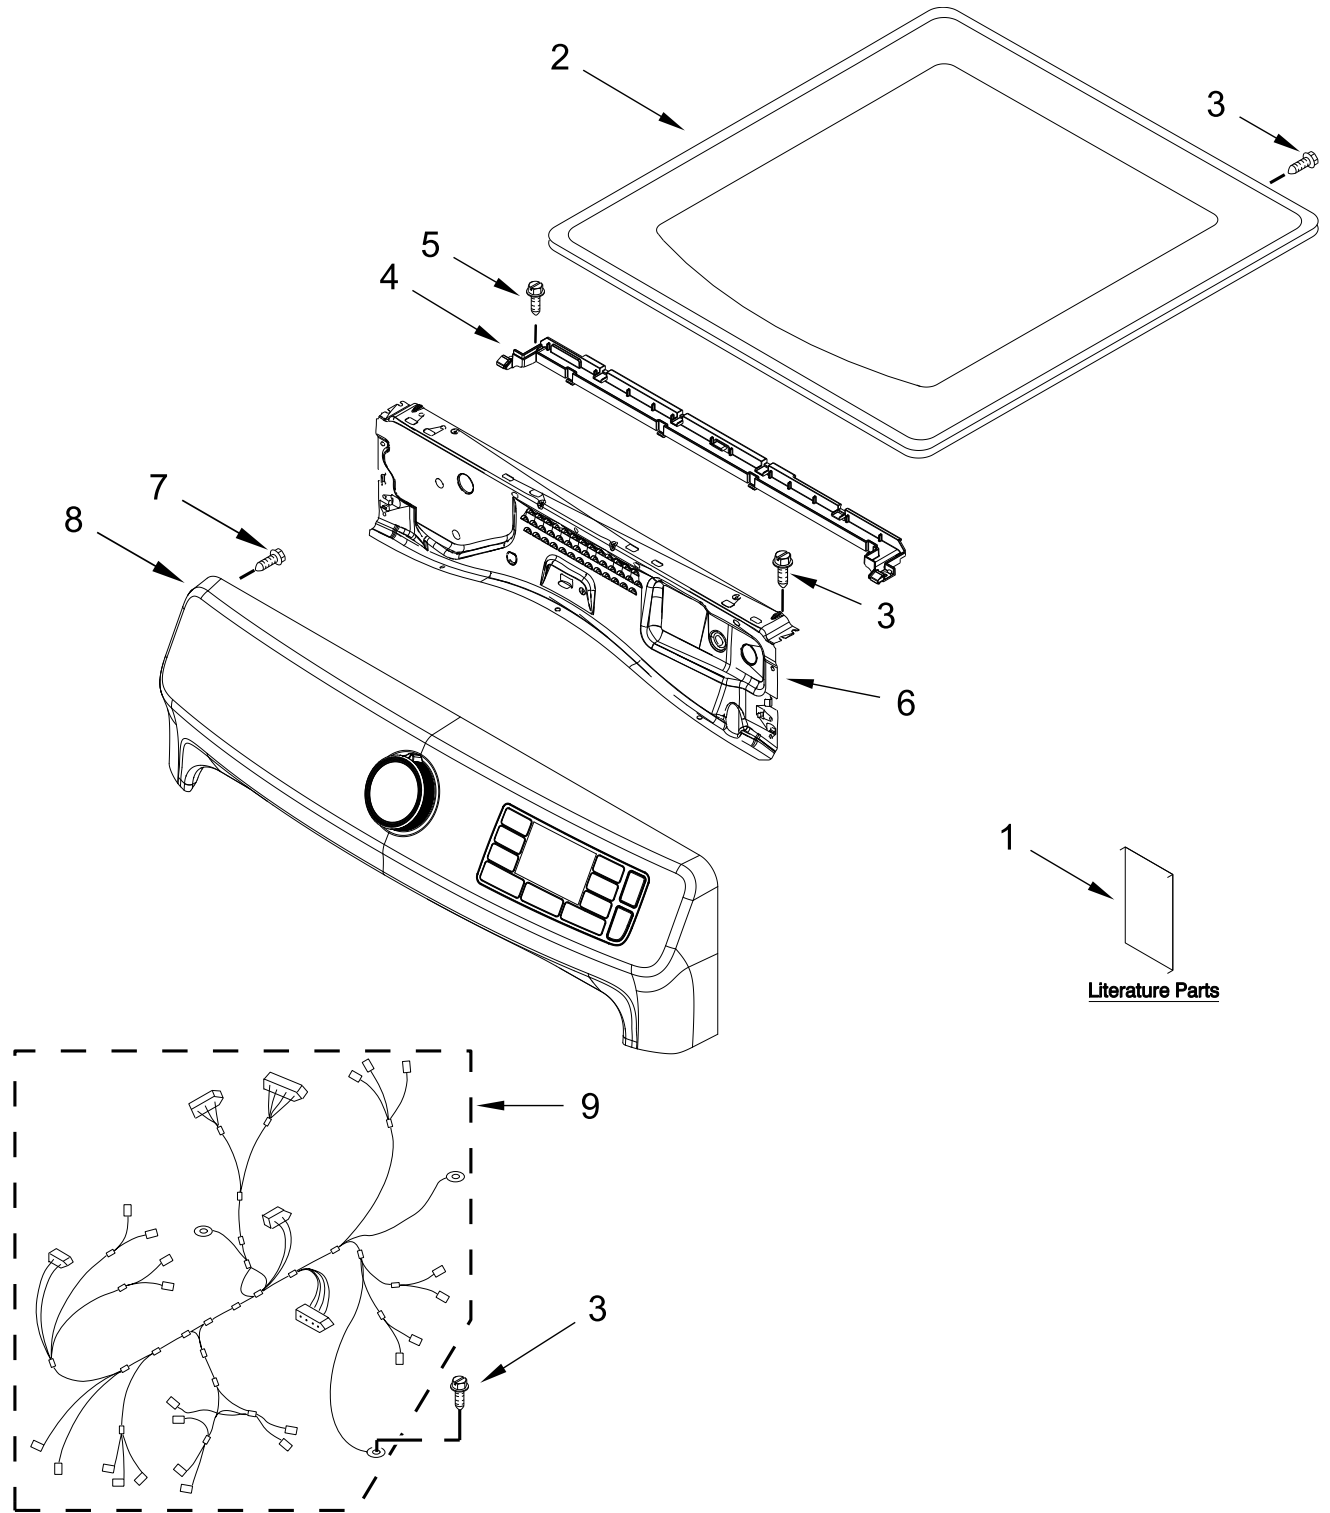

GAS DRYER

MODELS:

MGD7020RW0 (White)

TOP AND CONSOLE PARTS

TOP AND CONSOLE PARTS

<u>Illus.</u> <u>No.</u>	<u>Part No.</u>	<u>Description</u>	<u>Illus.</u> <u>No.</u>	<u>Part No.</u>	<u>Description</u>	<u>Illus.</u> <u>No.</u>	<u>Part No.</u>	<u>Description</u>
1		Literature Parts	2		Top	6	W11480682	Bracket, Console
	W11685647	Owners Manual		W10208383	White	7	W10146359	Screw
	W11685591	Tech Sheet	3	693995	Screw	8		Assembly, Console
	W11685594	Quick Start Guide	4	W11255768	Channel, Water		W11669635	White
			5	12990702	Screw	9	W11157861	Harness, Main

CABINET PARTS

CABINET PARTS

<u>Illus.</u> <u>No.</u>	<u>Part No.</u>	<u>Description</u>	<u>Illus.</u> <u>No.</u>	<u>Part No.</u>	<u>Description</u>	<u>Illus.</u> <u>No.</u>	<u>Part No.</u>	<u>Description</u>
1	8317339	Cover, Terminal Block	14	W11307535	Assembly, Door Switch	30	W10121316	Clamp, Motor Mount
2	3390647	Screw				31	W11404905	Bracket, Motor Mounting
3	W10773242	Screw	15	W10612925	Badge			
4	W10208382	Bracket, Rear	16	3387242	Seal, Front Panel	32	W10774832	Switch, Broken Belt
5	W10487430	Panel, Rear	17	3357011	Screw	33	343641	Screw
6		Panel, Side (Left)	18		Plug, Front Panel	34	W11575710	Belt, Drive
	W11177568	White		8564457	White	35	W11308561	Cord, Power
7		Panel, Side (Right)	19	W10288126	Screw	36	489463	Screw
	W11177569	White	20	W10208250	Strike, Door			DRYER EXHAUST KIT NOT INCLUDED
8	W11678947	Appliance Control Unit (ACU)	21		Panel, Front		W10323246	Kit, 4-Way Vent
				W11421266	White			
9	693995	Screw	22	3978776	Bracket, Gas Pipe			
10	W10504381	Pad, Foam	23	W10547287	Assembly, Idler			
11	8529757	Bracket, Burner	24	W10468057	Assembly, Pulley			
12	8565046	Base, Cabinet	25	W10512946	Washer, Tri Ring			
13	3392100	Foot, Dryer	26	W10446781	Spring, Idler			
	279810	Foot, Optional (Extended Length Package Of 2) (Not Included)	27	3389420	Screw			
			28	W11322192	Assembly, Motor			
			29	8066184	Pulley, Motor			