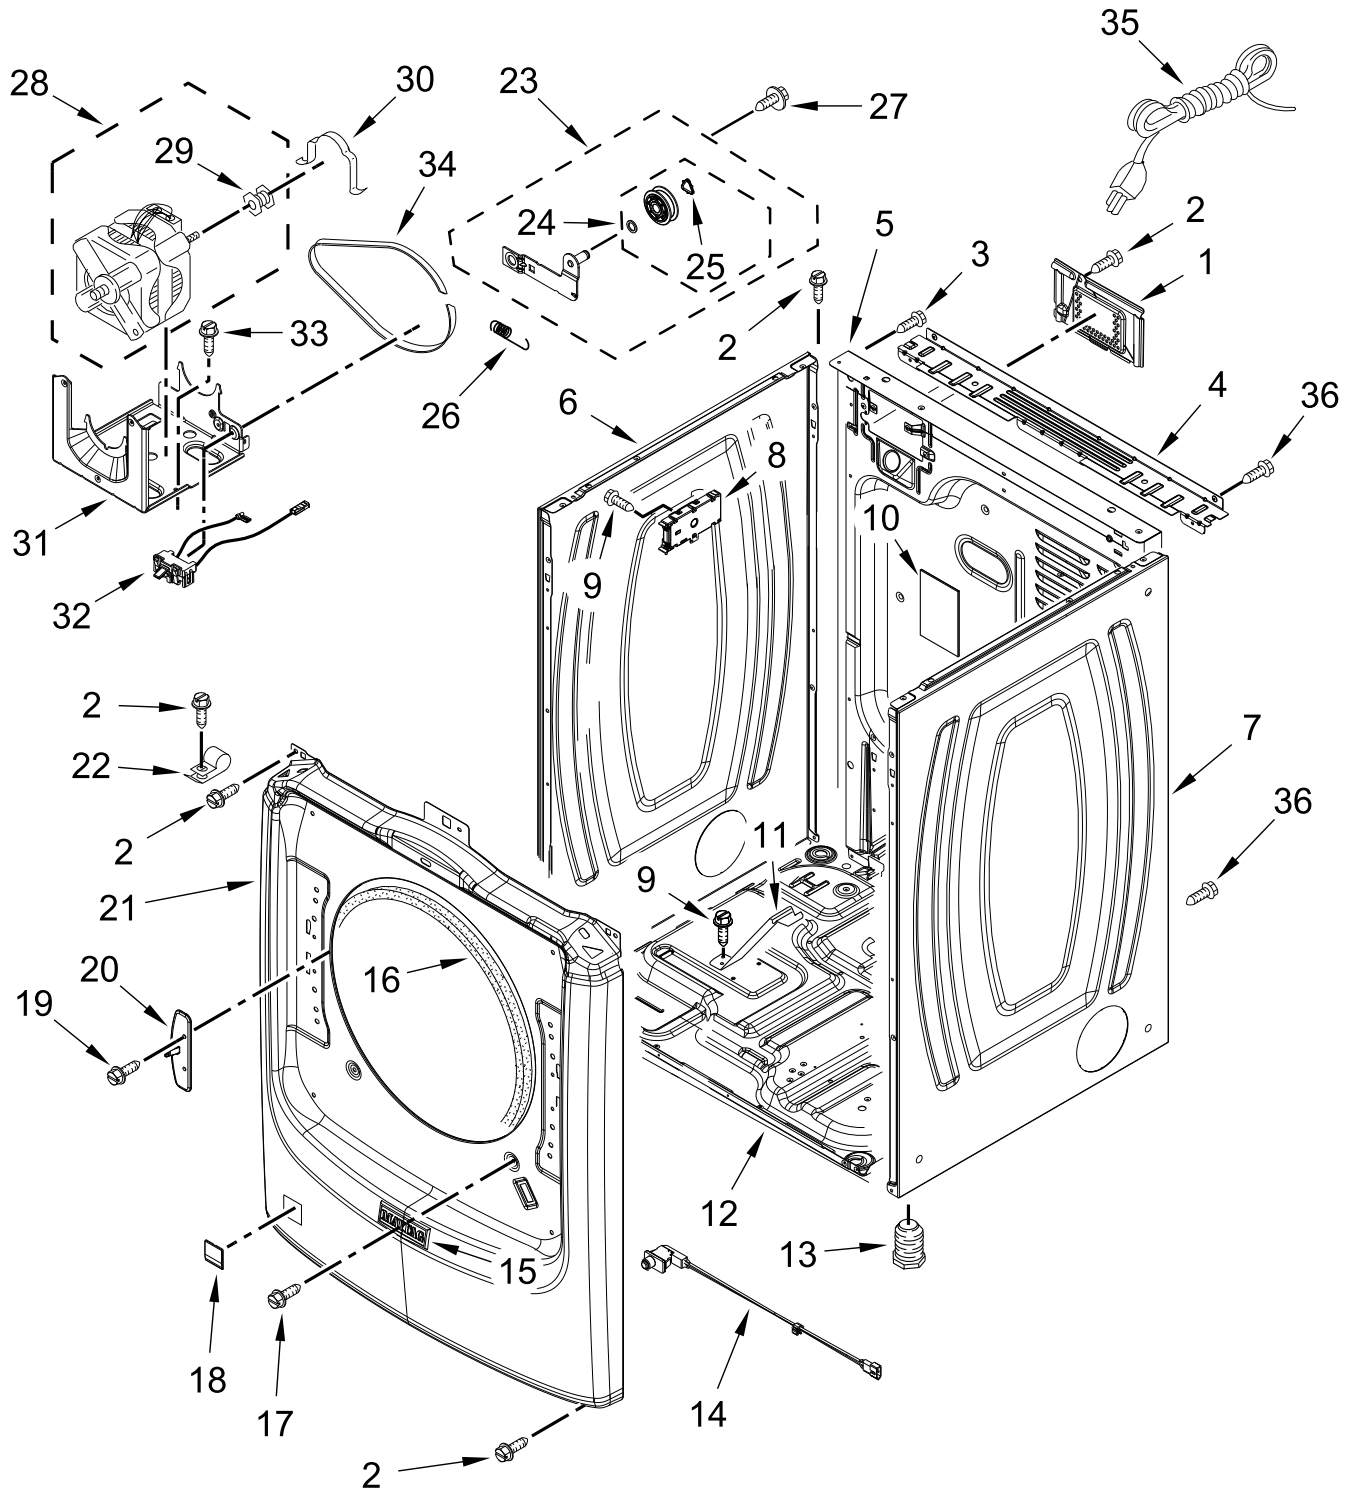

GAS DRYER

MODELS:

MGD7020RW0 (White)

TOP AND CONSOLE PARTS

TOP AND CONSOLE PARTS

<u>Illus.</u> <u>No.</u>	<u>Part No.</u>	<u>Description</u>	<u>Illus.</u> <u>No.</u>	<u>Part No.</u>	<u>Description</u>	<u>Illus.</u> <u>No.</u>	<u>Part No.</u>	<u>Description</u>
1		Literature Parts	2		Top	6	W11480682	Bracket, Console
	W11685647	Owners Manual		W10208383	White	7	W10146359	Screw
	W11685591	Tech Sheet	3	693995	Screw	8		Assembly, Console
	W11685594	Quick Start Guide	4	W11255768	Channel, Water		W11669635	White
			5	12990702	Screw	9	W11157861	Harness, Main

CABINET PARTS

CABINET PARTS

<u>Illus.</u> <u>No.</u>	<u>Part No.</u>	<u>Description</u>	<u>Illus.</u> <u>No.</u>	<u>Part No.</u>	<u>Description</u>	<u>Illus.</u> <u>No.</u>	<u>Part No.</u>	<u>Description</u>
1	8317339	Cover, Terminal Block	14	W11307535	Assembly, Door Switch	30	W10121316	Clamp, Motor Mount
2	3390647	Screw				31	W11404905	Bracket, Motor Mounting
3	W10773242	Screw	15	W10612925	Badge			
4	W10208382	Bracket, Rear	16	3387242	Seal, Front Panel	32	W10774832	Switch, Broken Belt
5	W10487430	Panel, Rear	17	3357011	Screw	33	343641	Screw
6		Panel, Side (Left)	18		Plug, Front Panel	34	W11575710	Belt, Drive
	W11177568	White		8564457	White	35	W11308561	Cord, Power
7		Panel, Side (Right)	19	W10288126	Screw	36	489463	Screw
	W11177569	White	20	W10208250	Strike, Door			DRYER EXHAUST KIT NOT INCLUDED
8	W11678947	Appliance Control Unit (ACU)	21		Panel, Front		W10323246	Kit, 4-Way Vent
				W11421266	White			
9	693995	Screw	22	3978776	Bracket, Gas Pipe			
10	W10504381	Pad, Foam	23	W10547287	Assembly, Idler			
11	8529757	Bracket, Burner	24	W10468057	Assembly, Pulley			
12	8565046	Base, Cabinet	25	W10512946	Washer, Tri Ring			
13	3392100	Foot, Dryer	26	W10446781	Spring, Idler			
	279810	Foot, Optional (Extended Length Package Of 2) (Not Included)	27	3389420	Screw			
			28	W11322192	Assembly, Motor			
			29	8066184	Pulley, Motor			