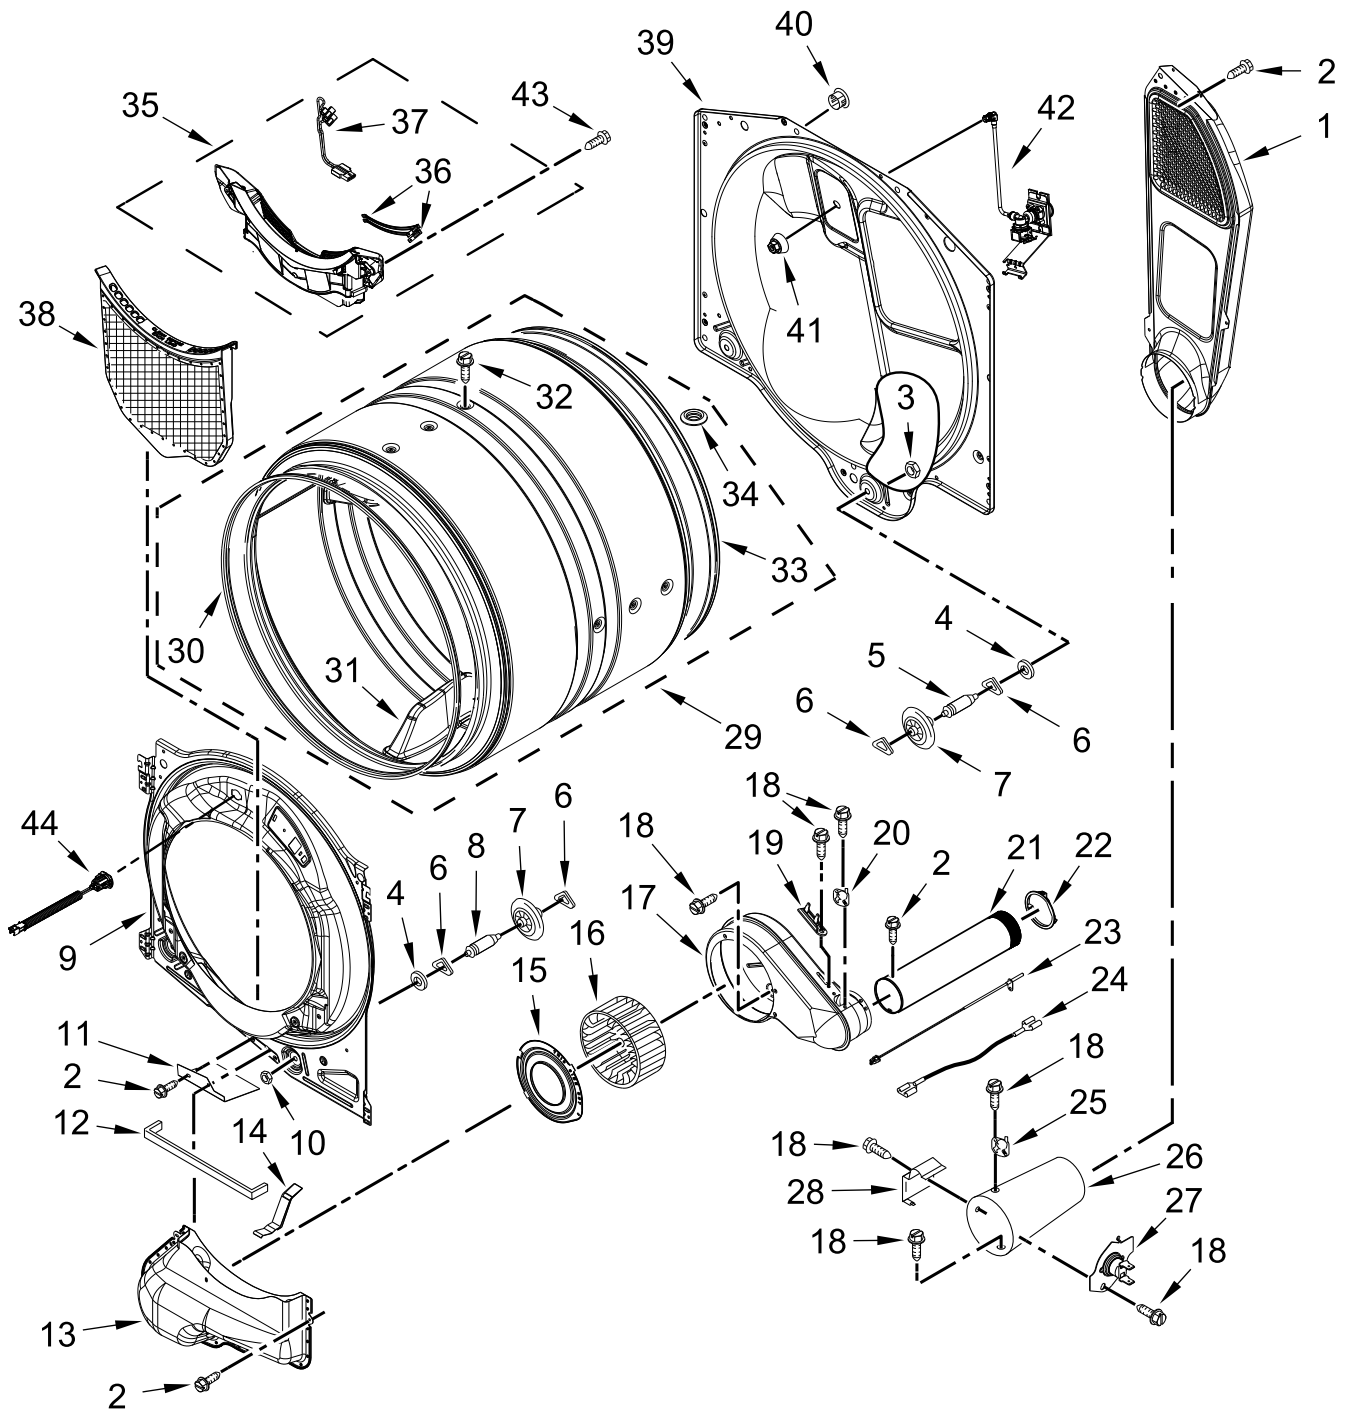

BULKHEAD PARTS

BULKHEAD PARTS

<u>Illus. No.</u>	<u>Part No.</u>	<u>Description</u>	<u>Illus. No.</u>	<u>Part No.</u>	<u>Description</u>	<u>Illus. No.</u>	<u>Part No.</u>	<u>Description</u>
1	W10293765	Assembly, Air Duct	15	W11655534	Assembly, Collar (Includes Seal)	30	W10521122	Seal, Drum Front
2	3390647	Screw	16	697772	Wheel, Blower	31	W10416098	Baffle, Drum
3	W10001120	Nut, Hex (Left Hand Thread)	17	W10211911	Housing, Blower	32	W10219342	Screw
4	3387459	Washer	18	693995	Screw	33	W10521118	Seal, Drum
5	W10359271	Shaft, Drum Roller - Right Hand Thread	19	W10693363	Fuse, Thermal (91C)	34	W10665050	Cap, Plug
6	W10512946	Washer, Tri Ring	20	8577274	Thermistor	35	W10672683	Assembly, Outlet Grill and Housing
7	W10314171	Roller, Support	21	W10342188	Exhaust Pipe	36	3387223	Sensor, Electrode
8	W10359272	Shaft, Drum Roller - Left Hand Thread	22	W10344699	Collar, Duct	37	W10298258	Harness, Sensor
9	W10673491	Bulkhead, Front	23	W10623852	Thermistor, Gas Inlet	38	W11670099	Screen, Lint
10	3934666	Nut, Hex	24	W11669768	Jumper, Harness HMI (Board to Board)	39	W11209933	Bulkhead, Rear
11	W11257251	Shield, Blower	25	3391912	Thermostat, Hi Limit	40	8529007	Plug, Rear Bulkhead
12	W10211950	Seal, Housing Outlet	26	8573824	Funnel, Burner	41	W11100488	Nozzle, Cap
13	W10211896	Assembly, Lint Duct	27	8573713	Cut-Off, Thermal	42	W11157054	Valve and Hose Assembly
14	W10414388	Clip, Lint Duct	28	338906	Sensor, Radiant	43	3387230	Screw
			29	W10381481	Assembly, Drum (Complete)	44	W11203983	Assembly, Drum Light